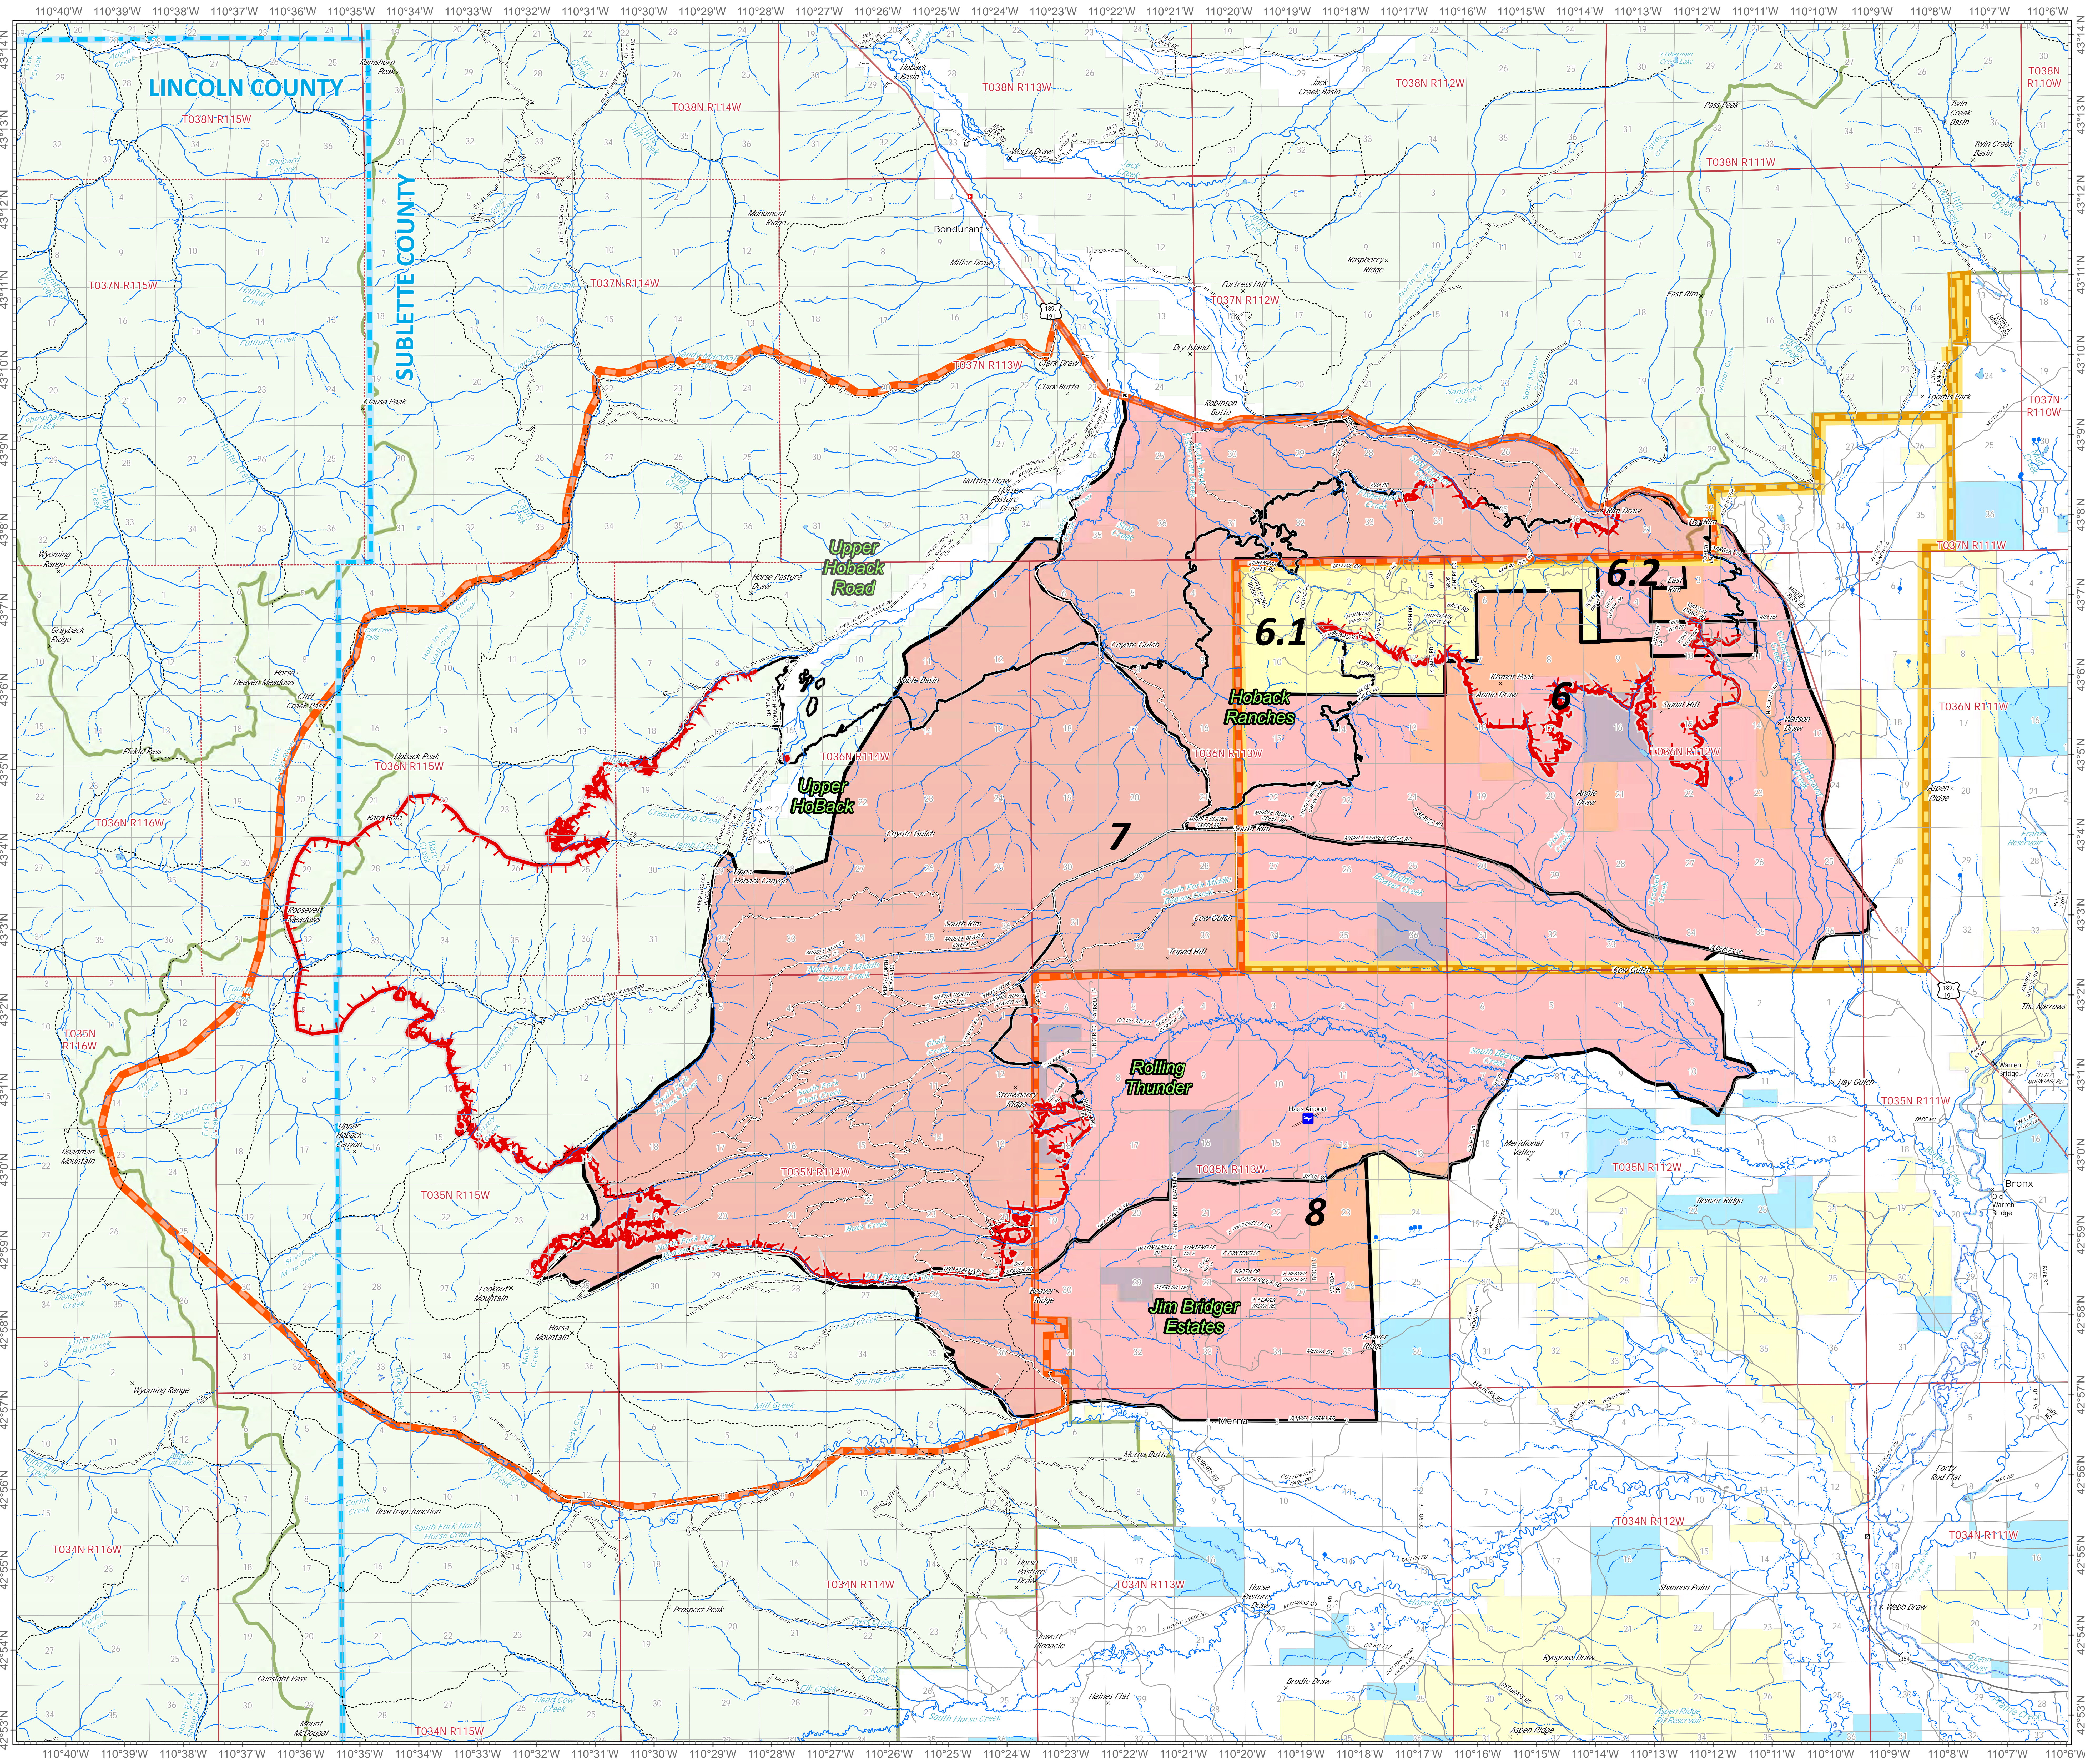

Evacuation Closures

Roosevelt
WY-BTF-001823
09/30/2018
60,934
Acres

- Uncontrolled Fire Edge
- Completed Line
- Go
- Set
- Ready
- BLM Closure Area September 20
- USFS Closure Area #04-03-590
- County Boundary
- Forest Ranger District Boundary

Datum: NAD 1983 UTM Zone 12N
Created by: mpanamio
Created Date: 9/30/2018