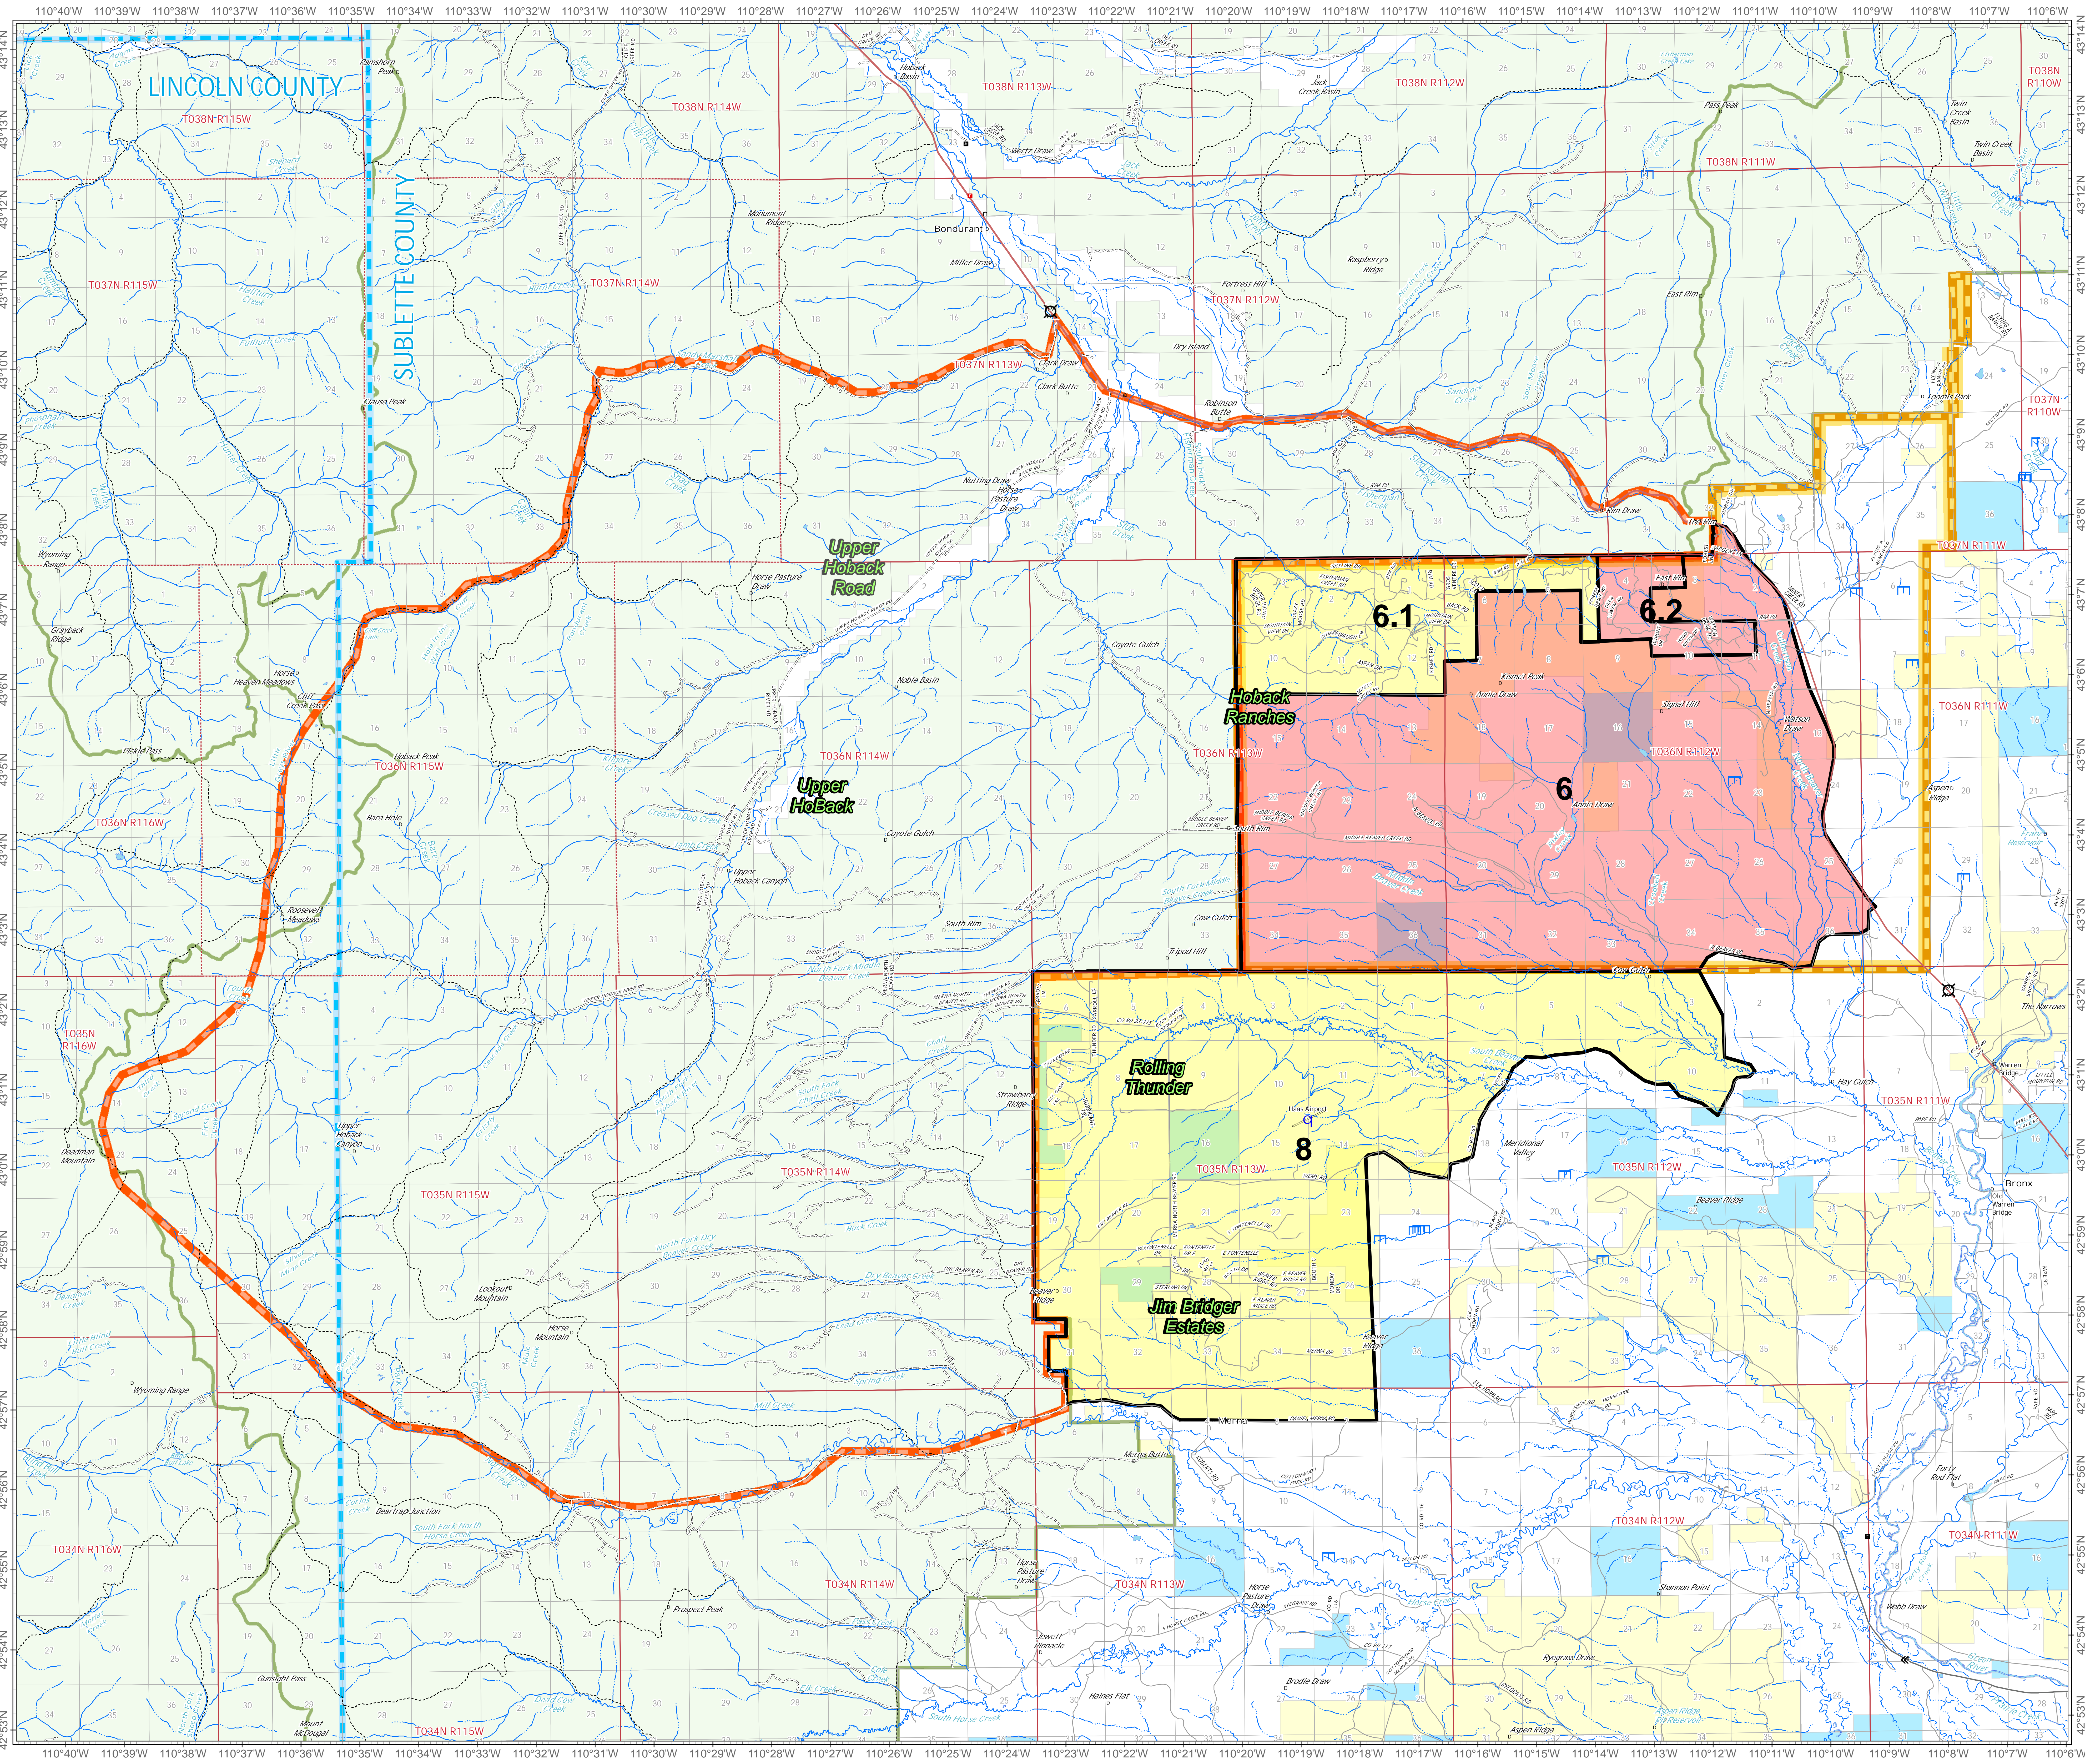

Evacuation Closures

Roosevelt
WY-BTF-001823
10/01/2018
60,934
Acres

Datum: NAD 1983 UTM Zone 12N
Created by: blliviva
Created Date: 9/30/2018