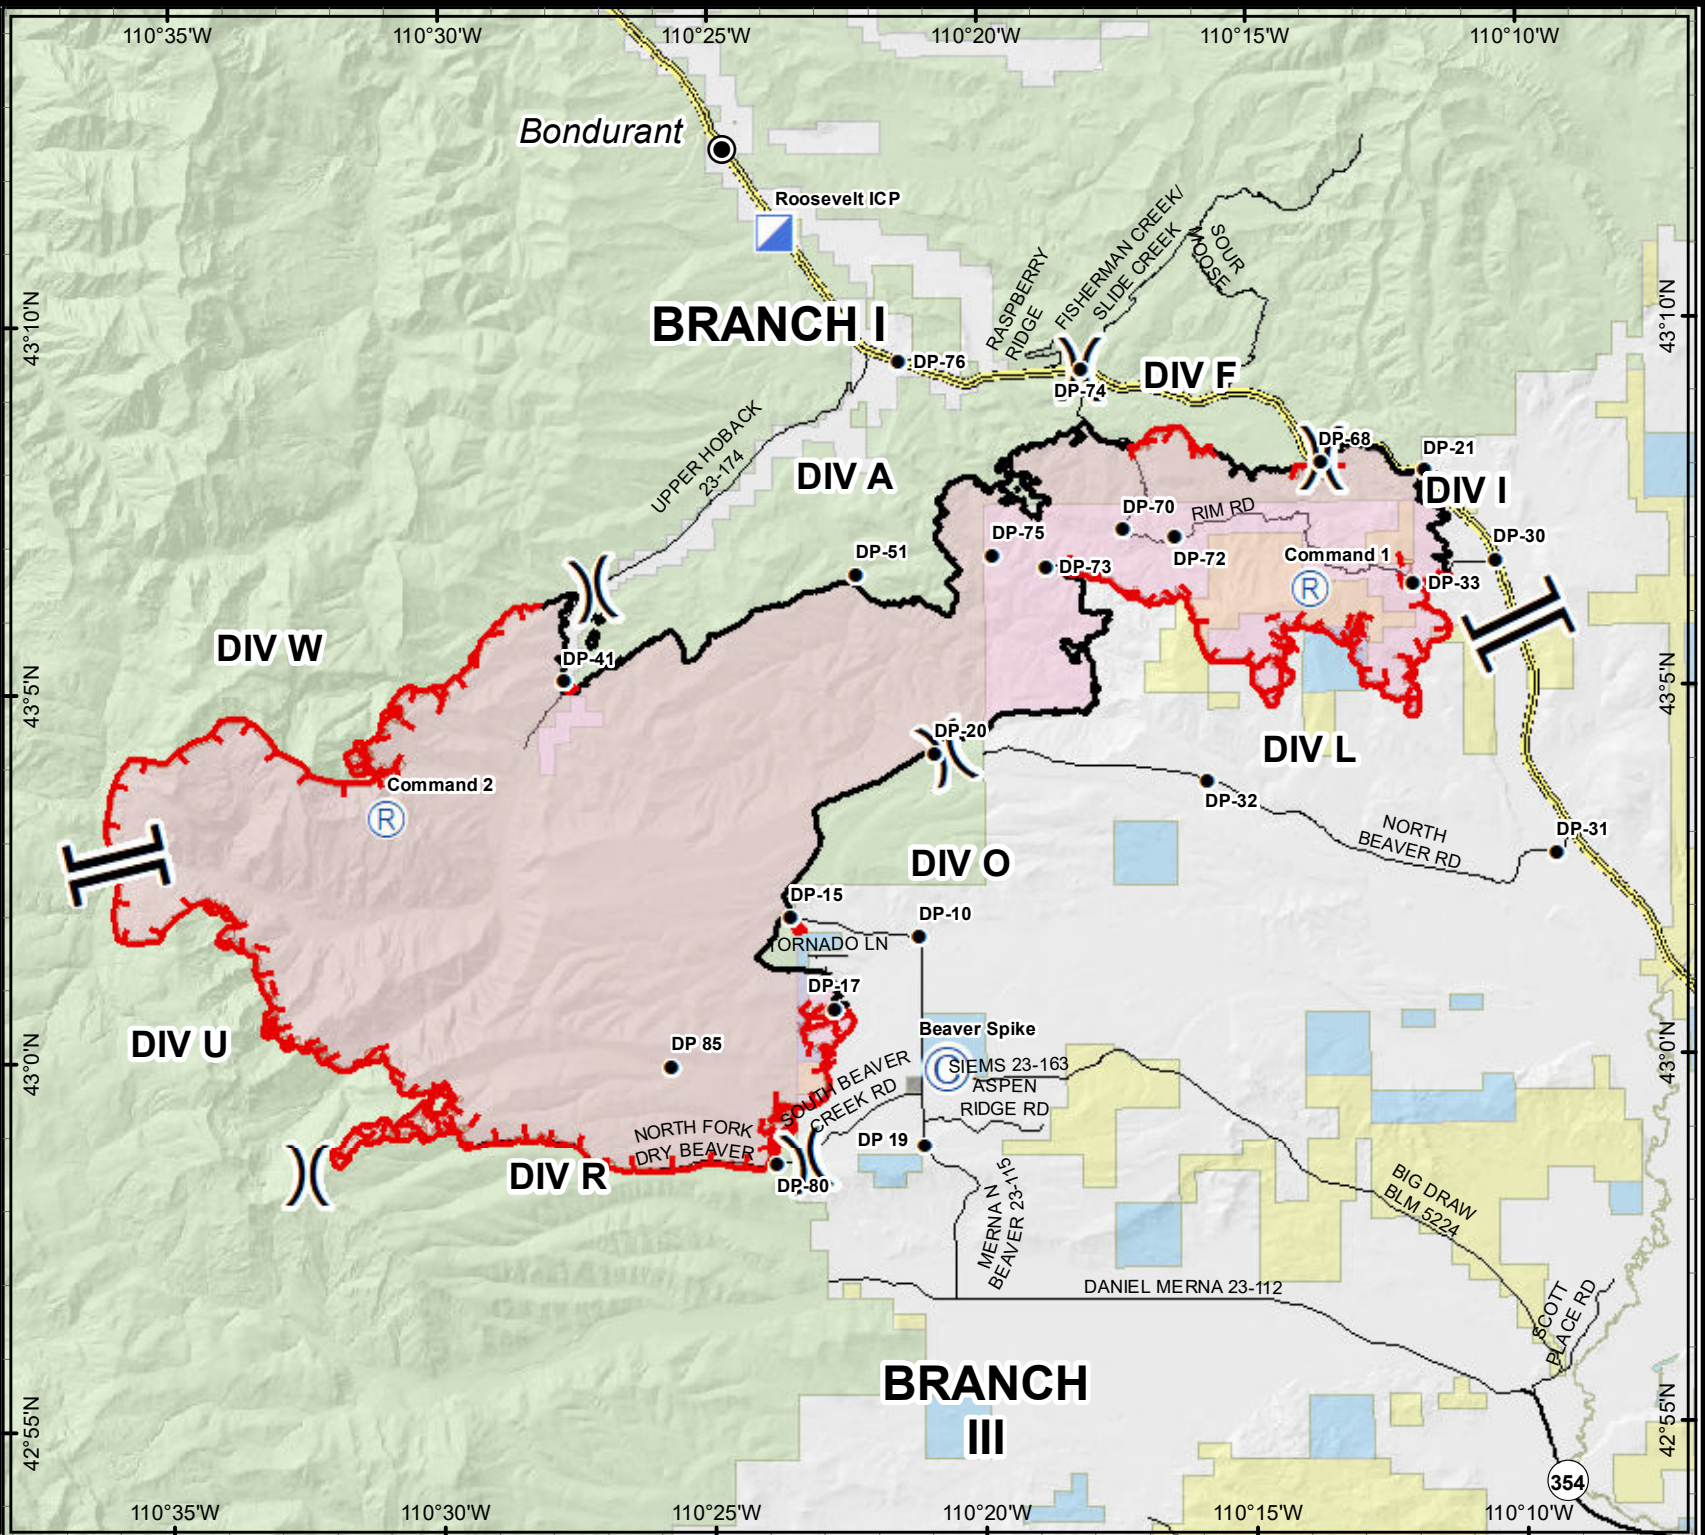

# Transportation

## Roosevelt WY-BT-001823

60,934 Acres

09/30/2018

1100

- Ⓒ Camp
- Drop Point
- ▣ Incident Command Post
- Ⓔ Repeater
- ) Division Break
- || Branch Break
- ┌ Uncontrolled Fire Edge
- Completed Line
- ▭ Wildfire Daily Fire Perimeter
- ▭ Forest Service
- ▭ Bureau of Land Management
- ▭ Private
- ▭ State

Datum: NAD 1983 UTM Zone 12N  
Created by: jskdmore  
Created Date: 9/30/2018

354