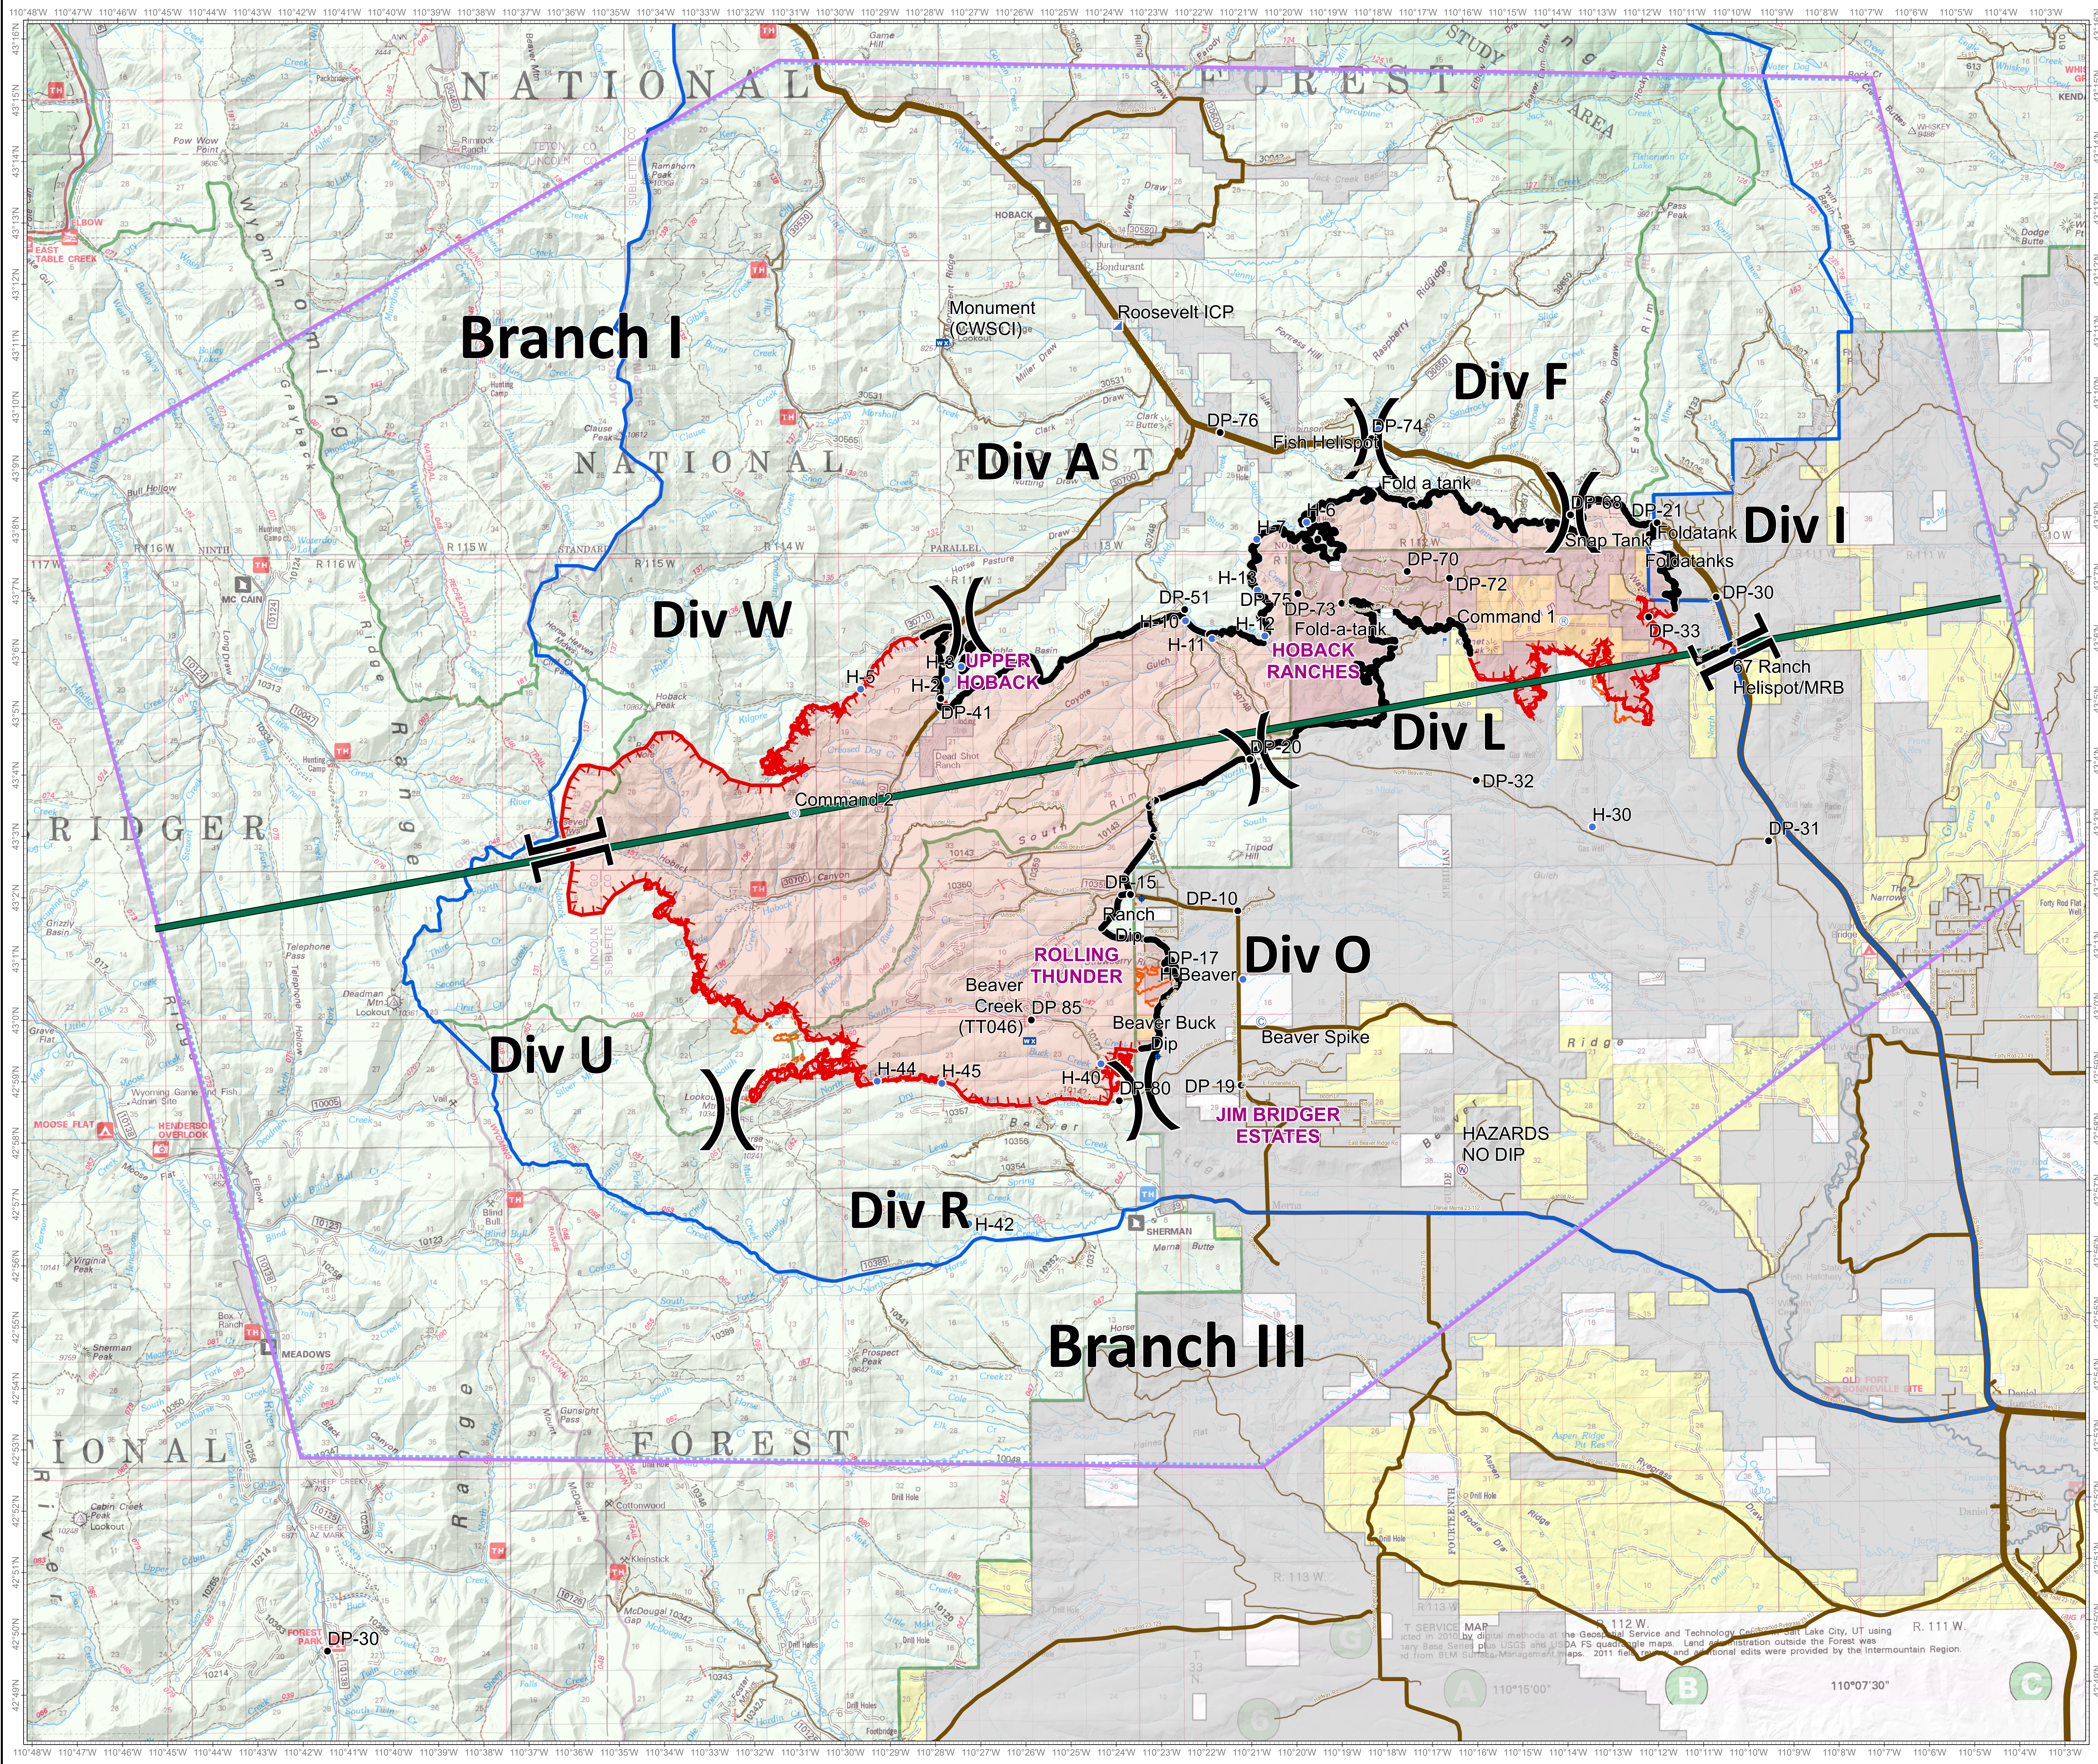

**Roosevelt Fire**  
 WY-BTF-001823  
**Briefing**  
 October 1, 2018

approximately 61, 296 acres  
 on October 1, @ 0029 hrs

- Camp
- Dip Site
- Drop Point
- Helispot
- Incident Command Post
- Lookout
- Mobile Weather Unit
- Repeater
- Water Tank
- Restricted Water Source
- Completed Line
- Uncontrolled Fire Edge
- Private Land
- Trail
- Temporary Flight Restriction
- IA Area
- 1001 IR Perimeter