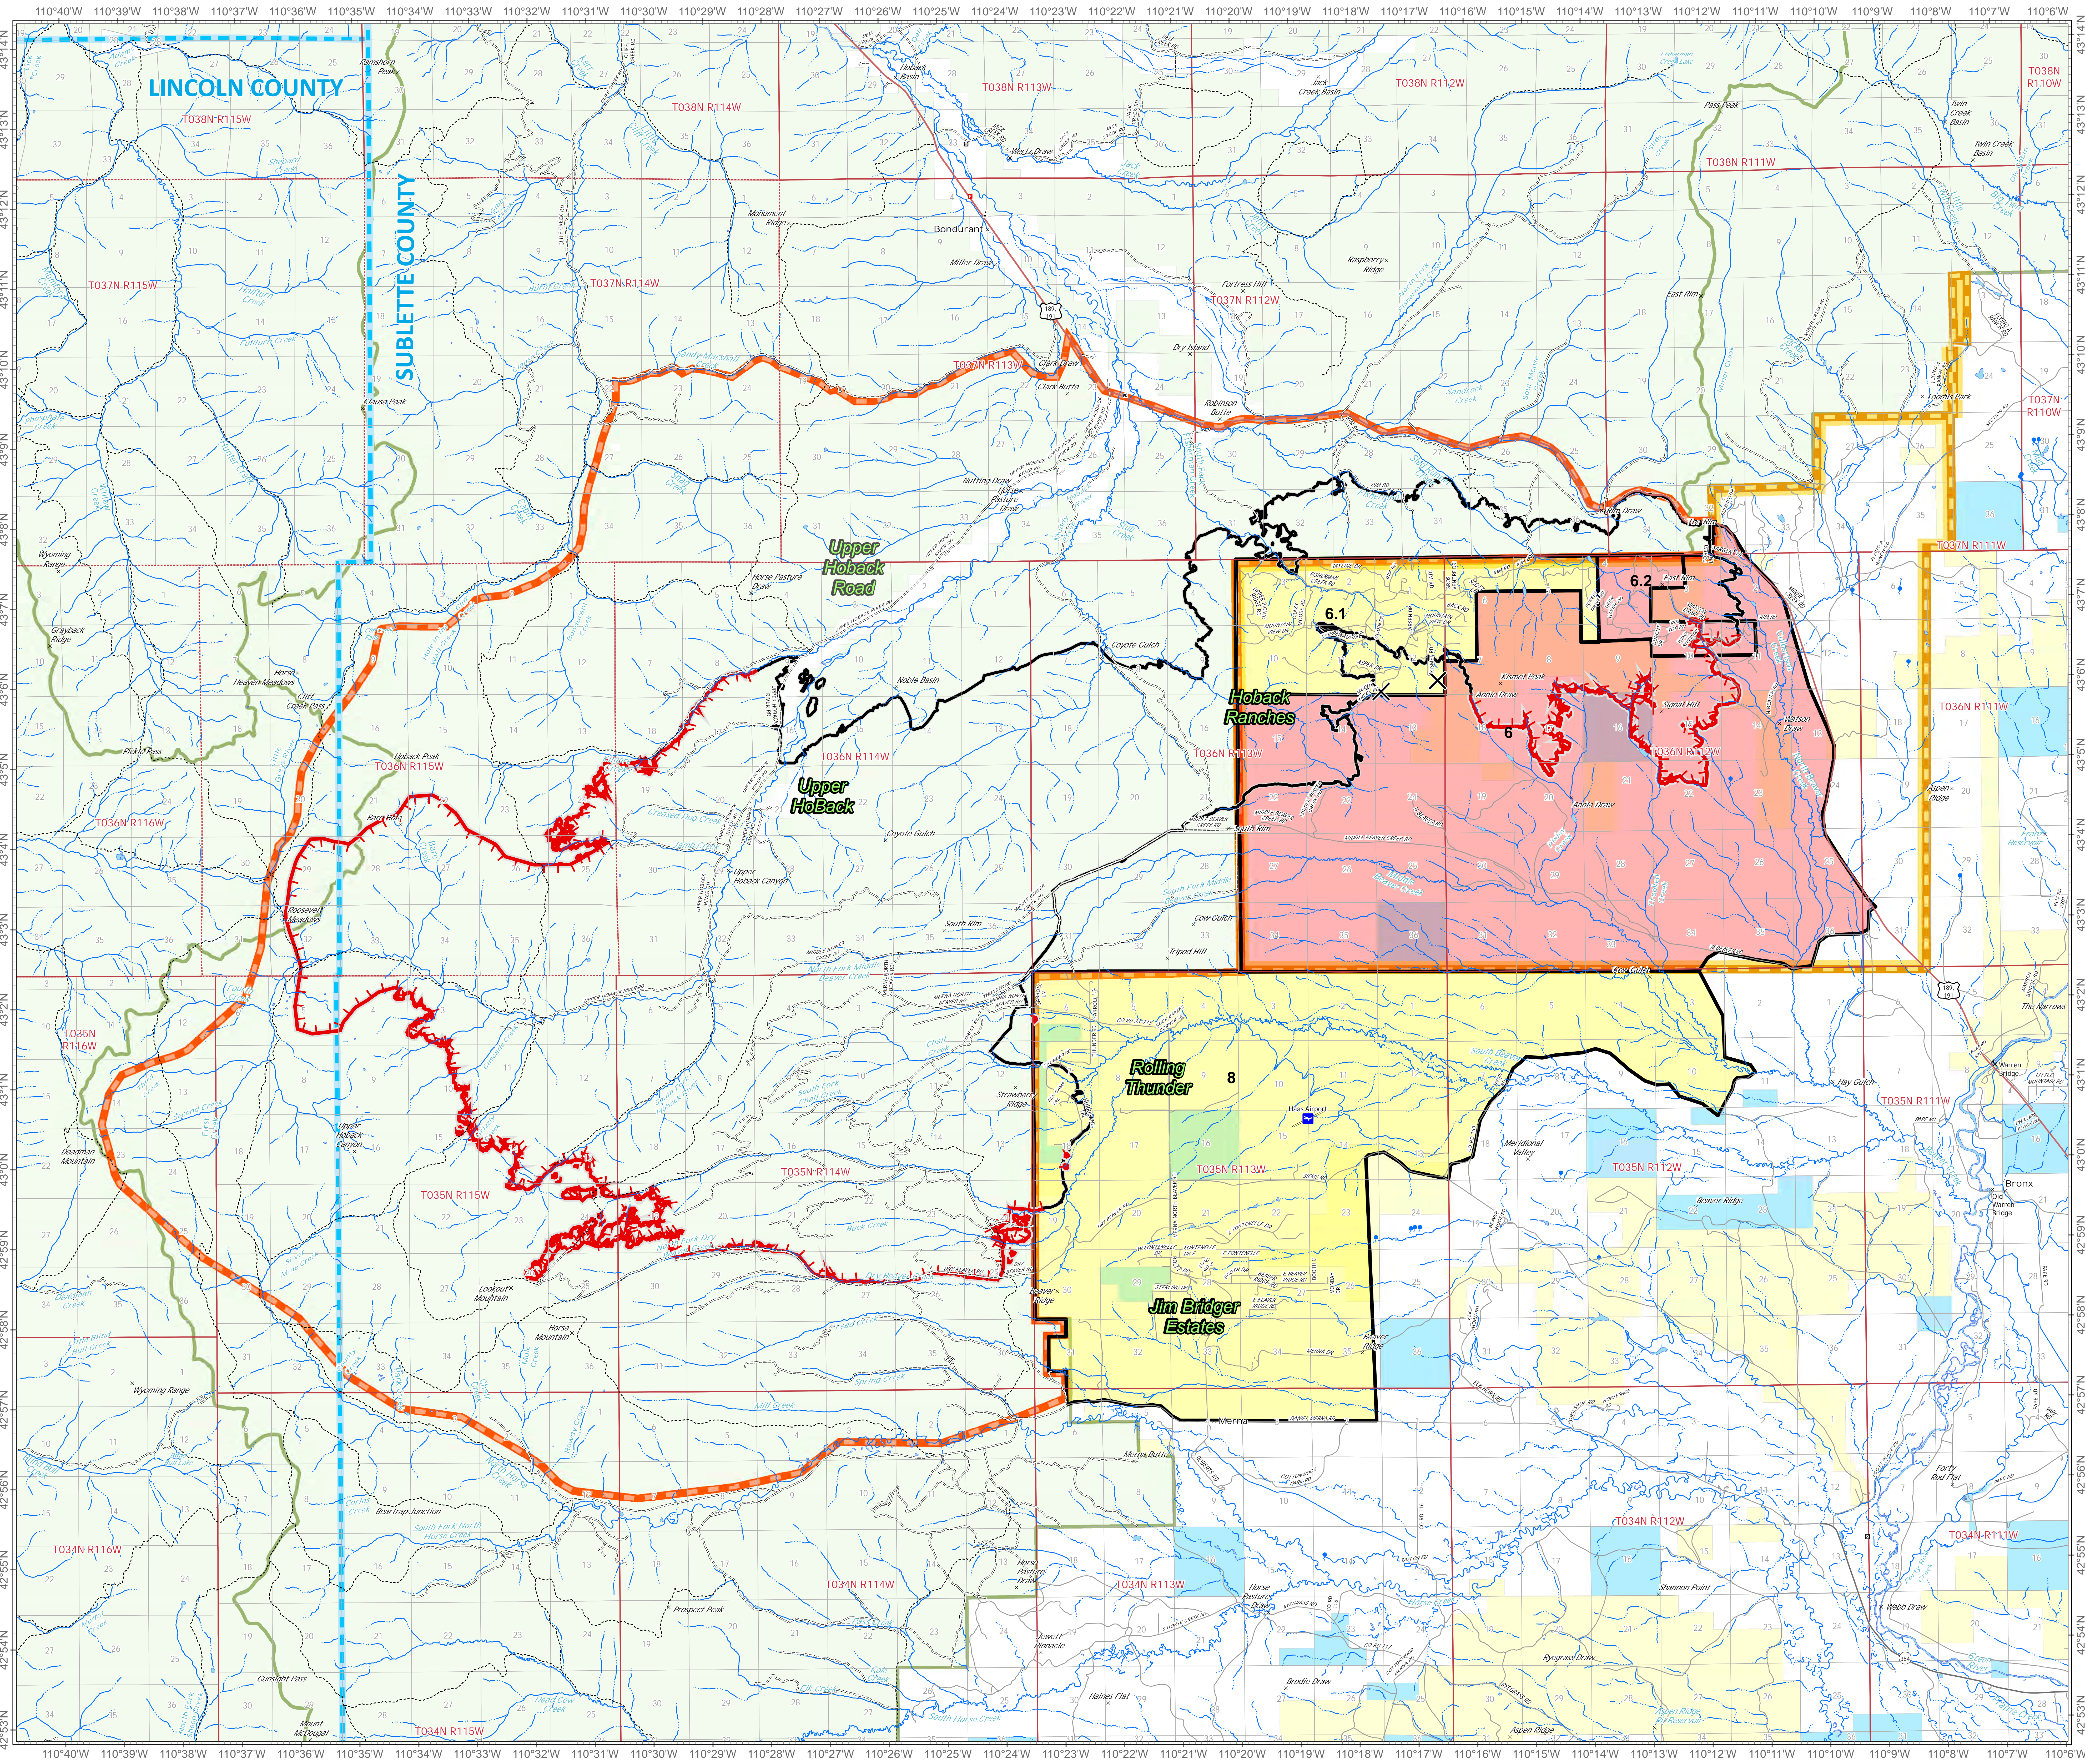

Evacuation Closures

Roosevelt
WY-BTF-001823
10/01/2018
61,448
Acres

- Uncontrolled Fire Edge
- Completed Line
- BLM Closure Area September 20
- USFS Closure Area #04-03-590
- County Boundary
- Forest Ranger District Boundary
- Set
- Go
- Road Barricade

Datum: NAD 1983 UTM Zone 12N
Created by: mpanamio
Created Date: 10/1/2018