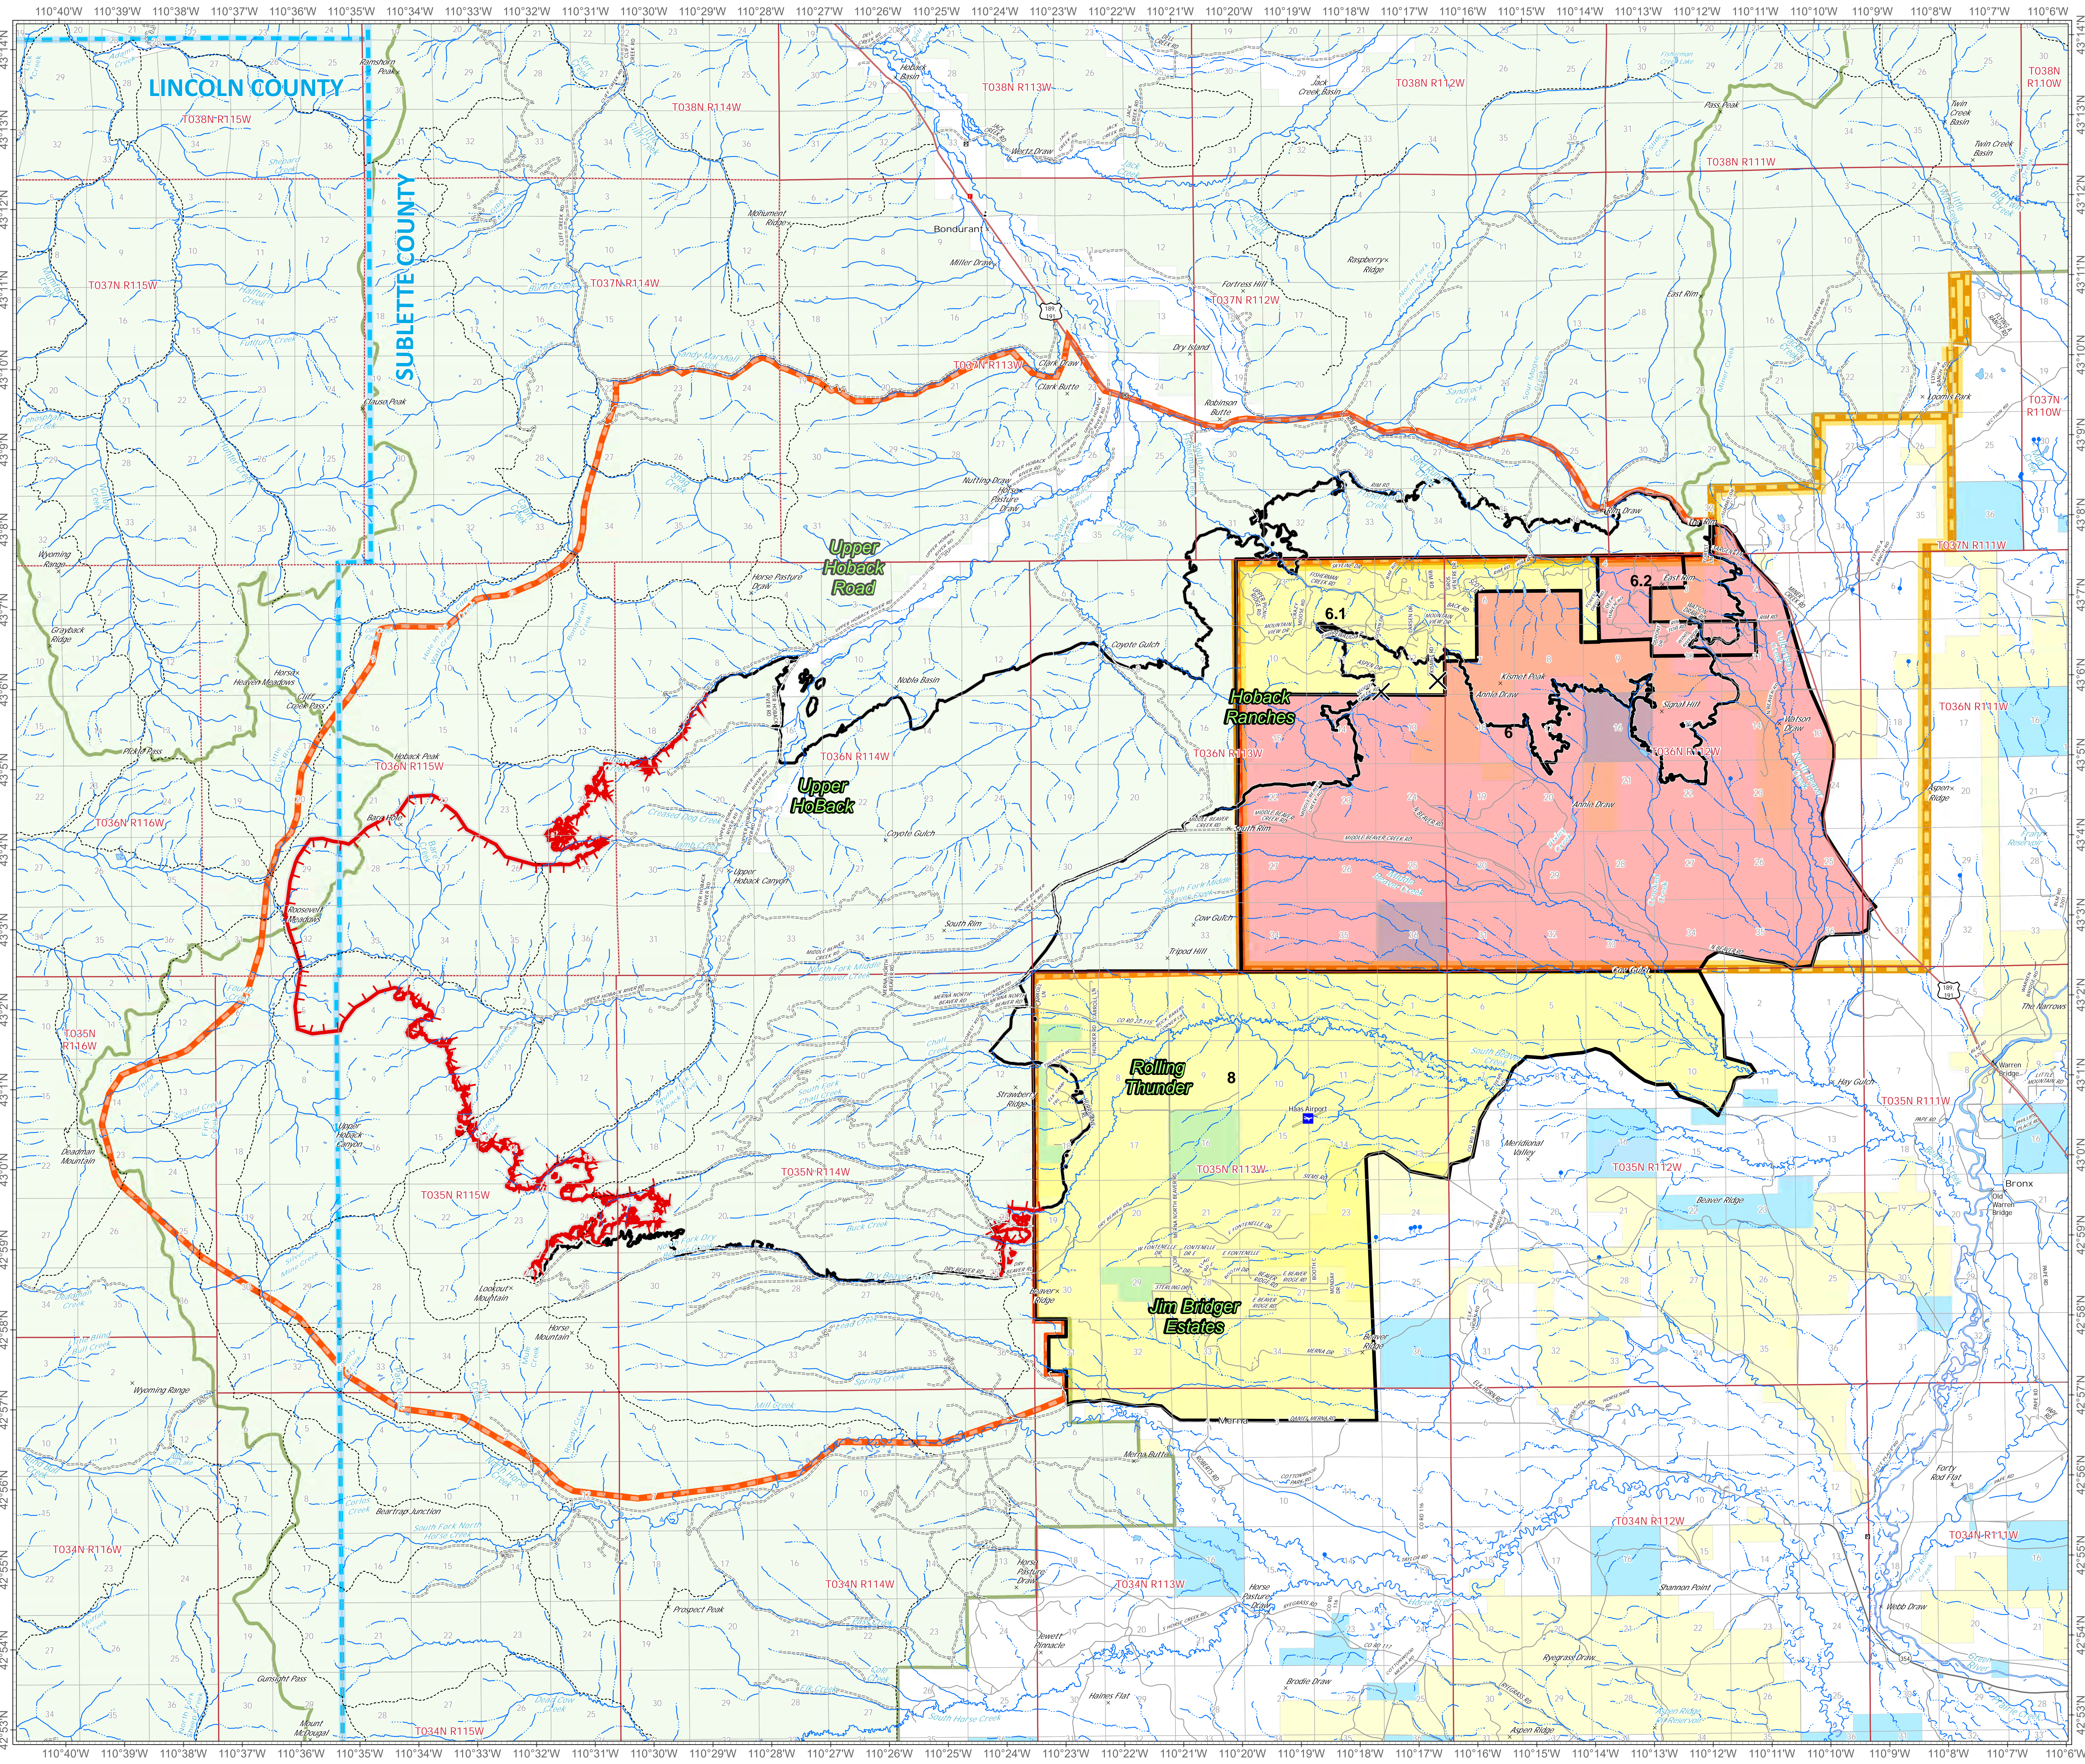

# Evacuation Closures

Roosevelt  
WY-BTF-001823  
10/02/2018  
61,509  
Acres

- Uncontrolled Fire Edge
- Completed Line
- BLM Closure Area September 20
- USFS Closure Area #04-03-590
- County Boundary
- Forest Ranger District Boundary
- Set
- Go
- Road Barricade

Datum: NAD 1983 UTM Zone 12N  
Created by: Robbett  
Created Date: 10/2/2018