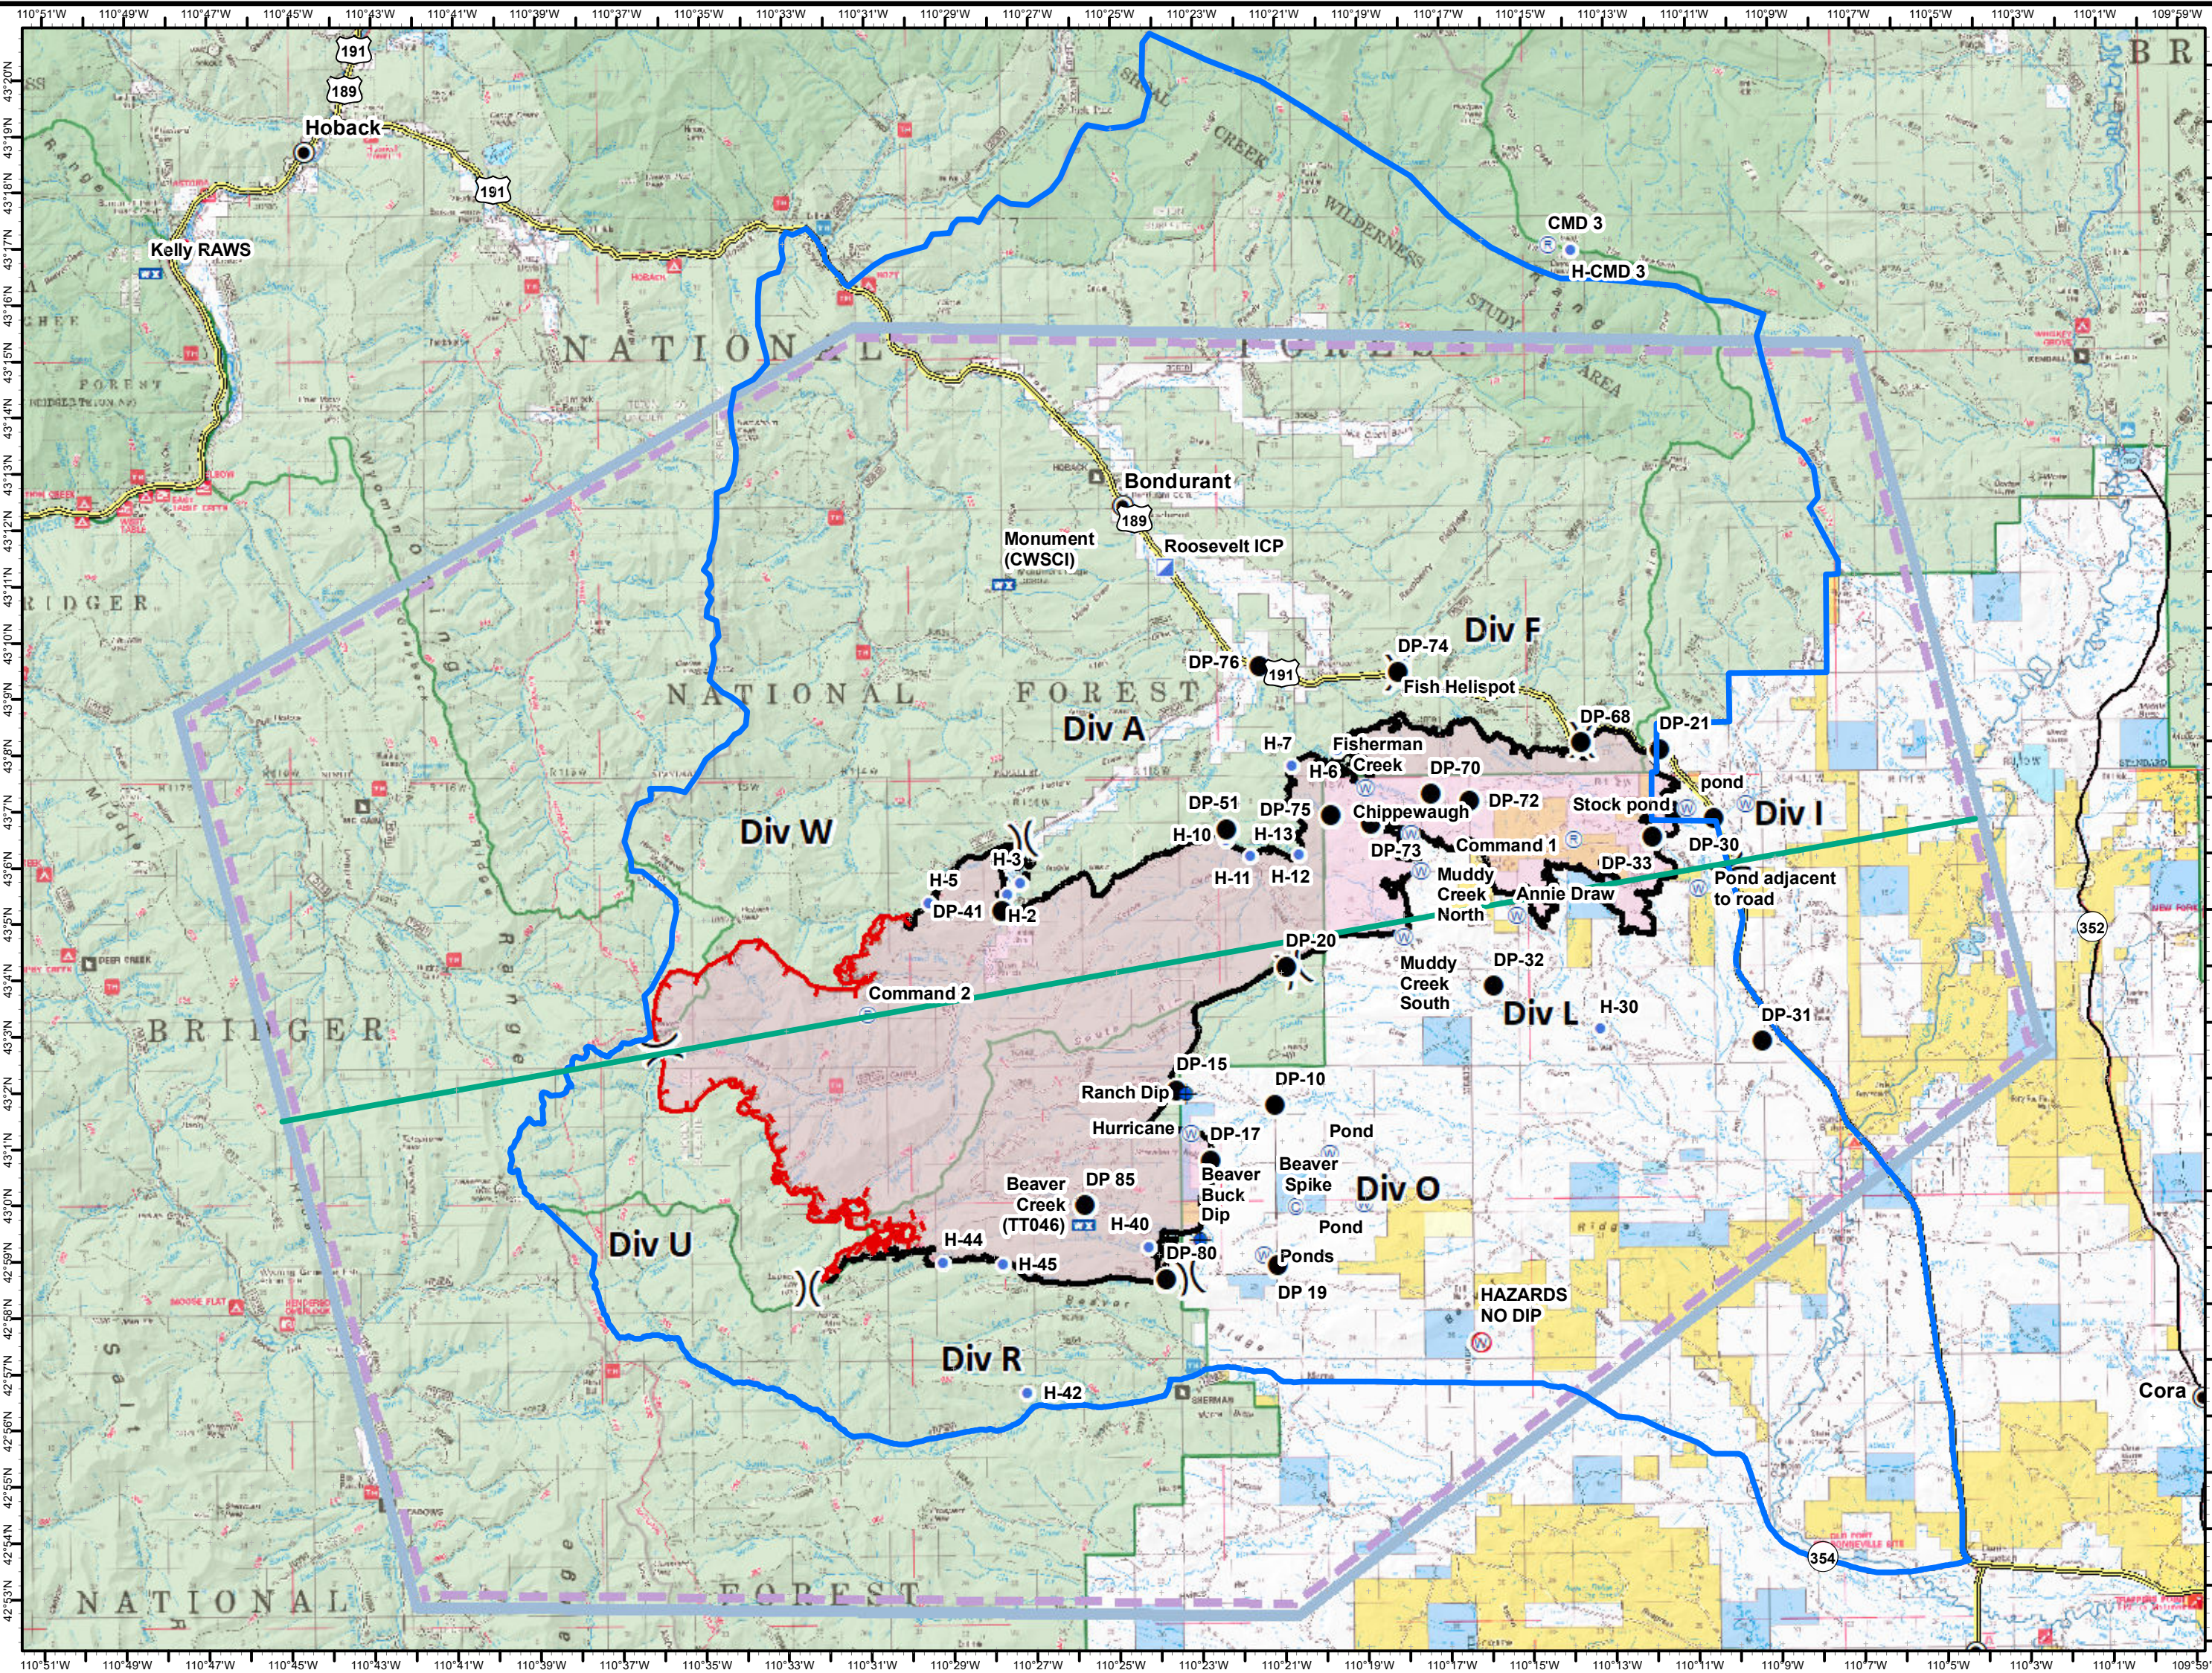

Air Operations
 Roosevelt
 WY-BTF-001823
 61,511 Acres
 10/03/2018

Legend

- Branch Split Line
- IA Area
- Camp
- Dip Site
- Drop Point
- Helispot
- Incident Command Post
- Mobile Weather Unit
- Repeater
- Water Source
- Restricted Water Source
- Division Break
- Fire Edge
- Completed Line
- Temporary Flight Restriction

N

0 1 2 3

Miles

Datum: NAD 1983 UTM Zone 12N
 Created by: jskidmore
 Created Date: 10/3/2018

Cora