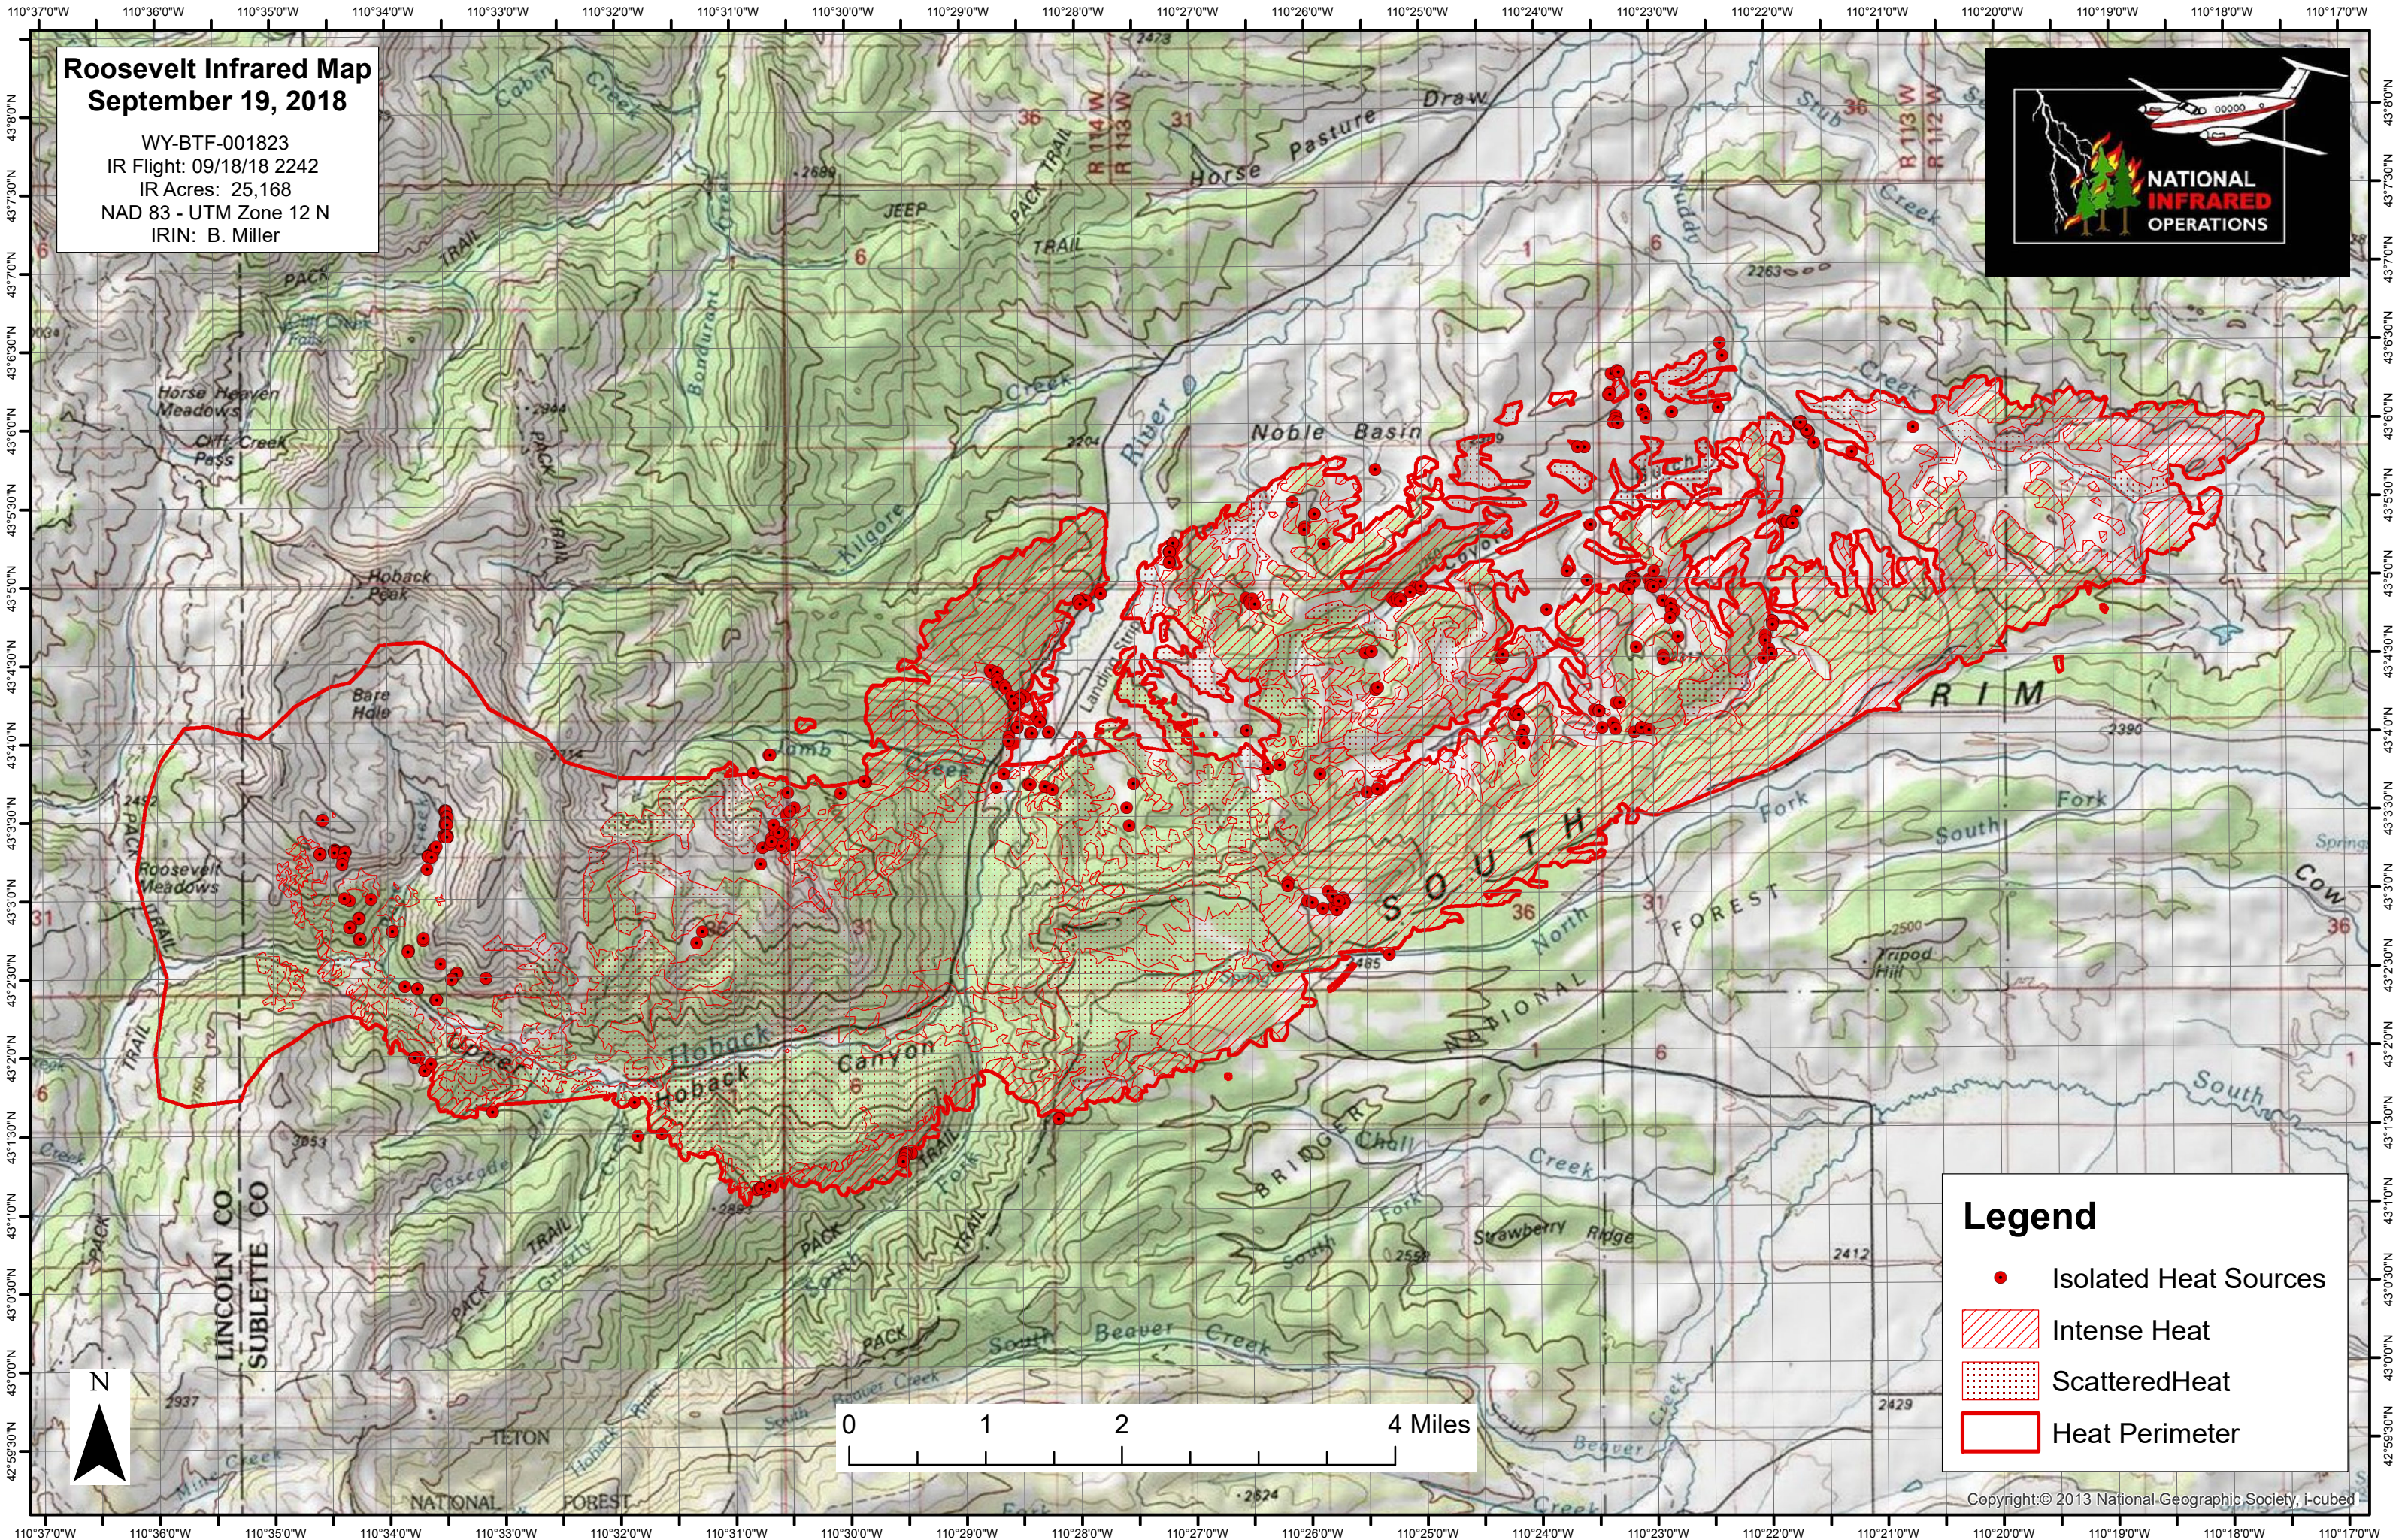

Roosevelt Infrared Map September 19, 2018

WY-BTF-001823
IR Flight: 09/18/18 2242
IR Acres: 25,168
NAD 83 - UTM Zone 12 N
IRIN: B. Miller

Legend

- Isolated Heat Sources
- ▨ Intense Heat
- ▤ Scattered Heat
- ▭ Heat Perimeter