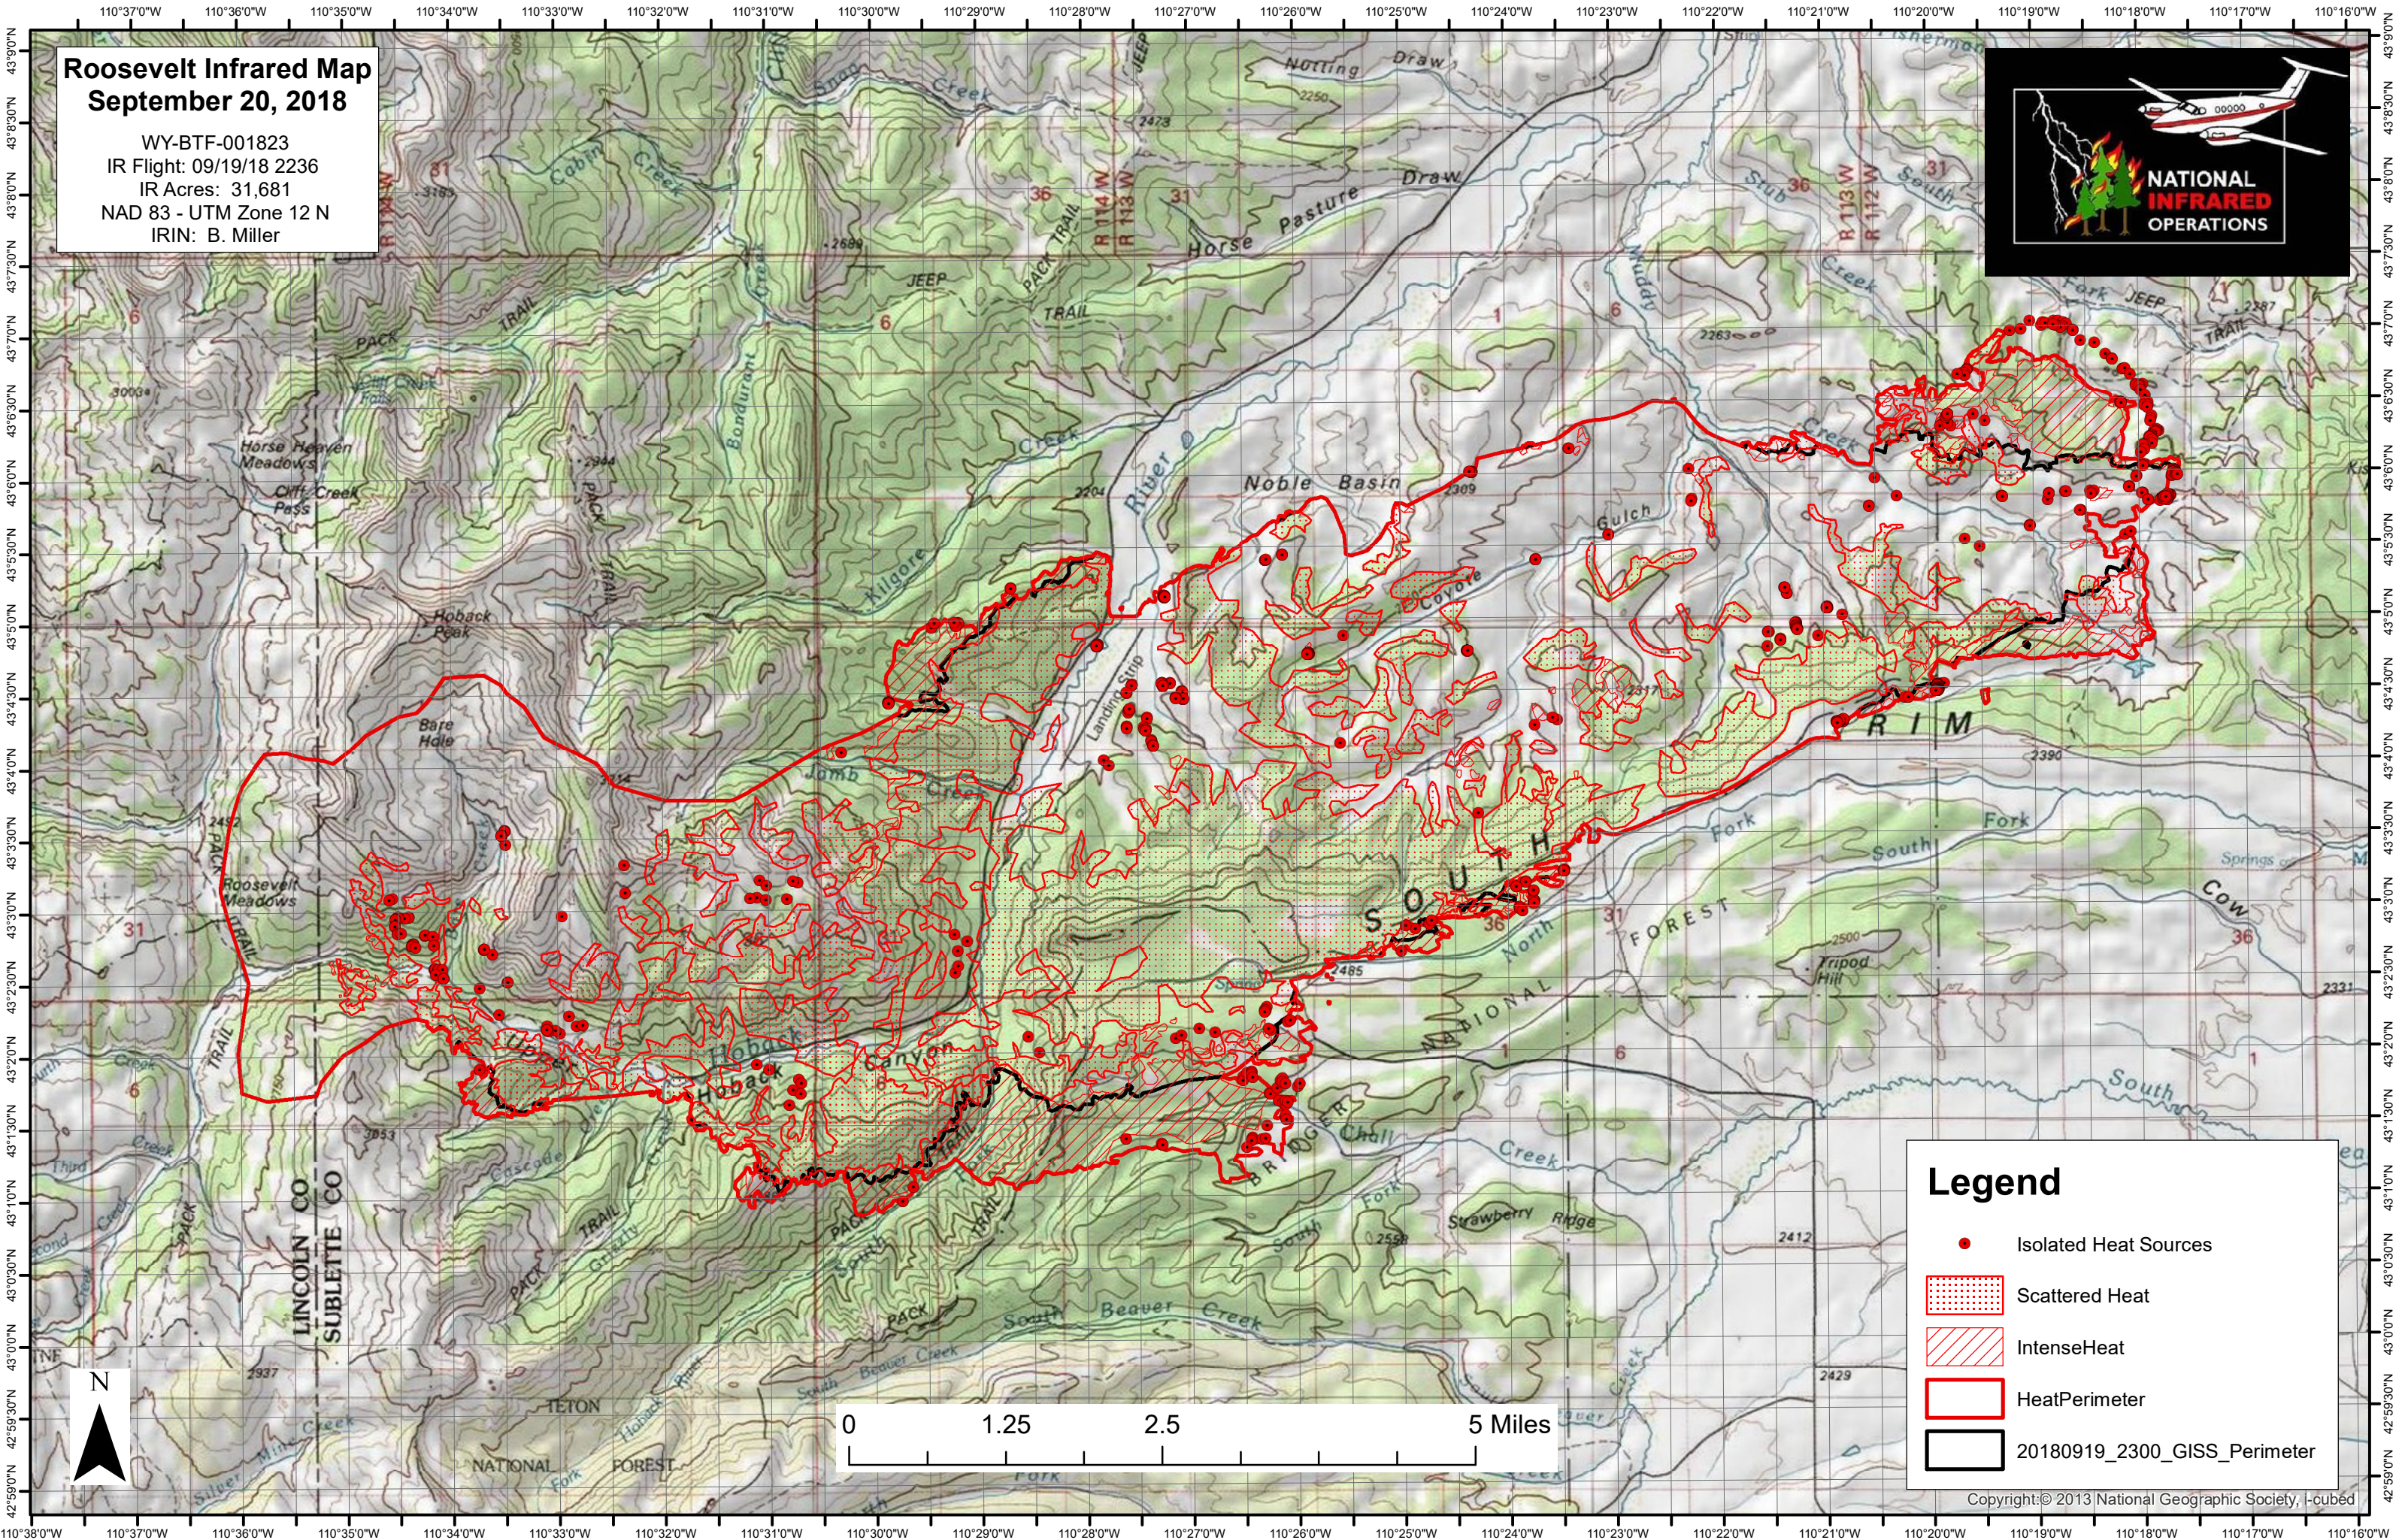

# Roosevelt Infrared Map September 20, 2018

WY-BTF-001823  
IR Flight: 09/19/18 2236  
IR Acres: 31,681  
NAD 83 - UTM Zone 12 N  
IRIN: B. Miller

### Legend

- Isolated Heat Sources
- ▨ Scattered Heat
- ▨ Intense Heat
- ▭ Heat Perimeter
- ▭ 20180919\_2300\_GISS\_Perimeter