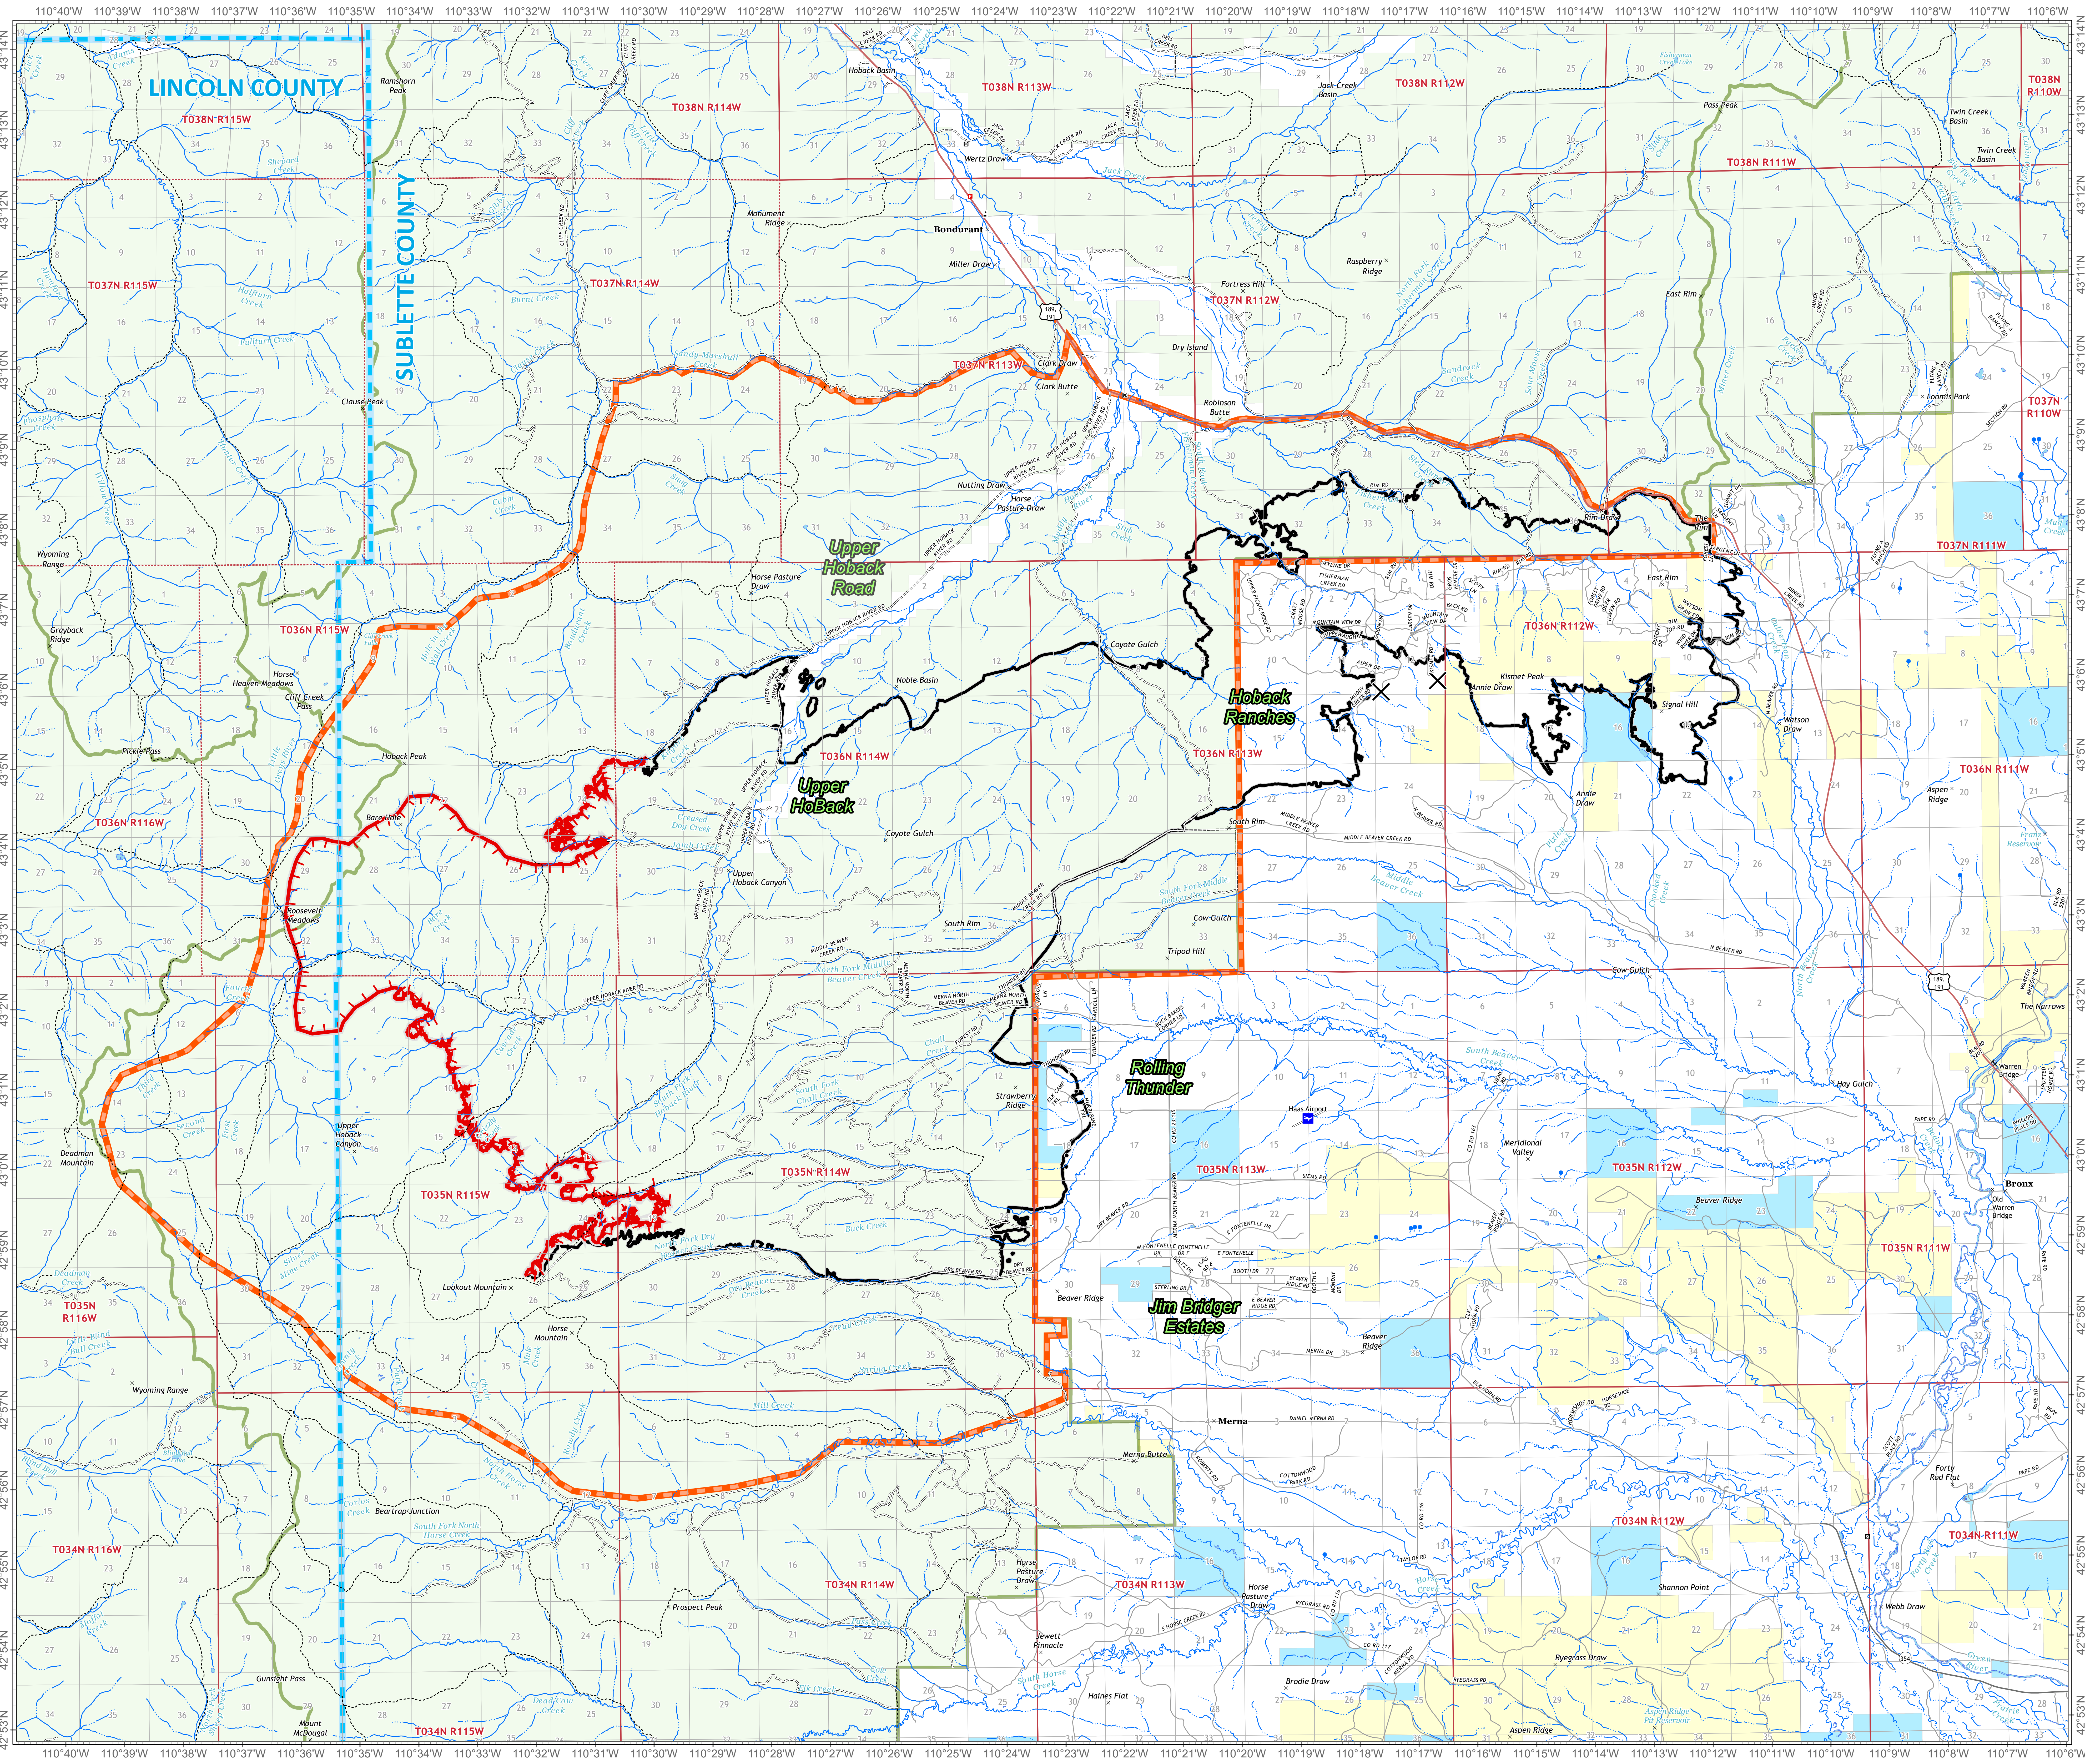

Forest Closure #04-03-590

Roosevelt
WY-BTF-001823
10/03/2018
61,511
Acres

- Uncontrolled Fire Edge
- Completed Line
- USFS Closure Area #04-03-590
- County Boundary
- Forest Ranger District Boundary
- Road Barricade

Datum: NAD 1983 UTM Zone 12N
Created by: Admin
Created Date: 10/3/2018