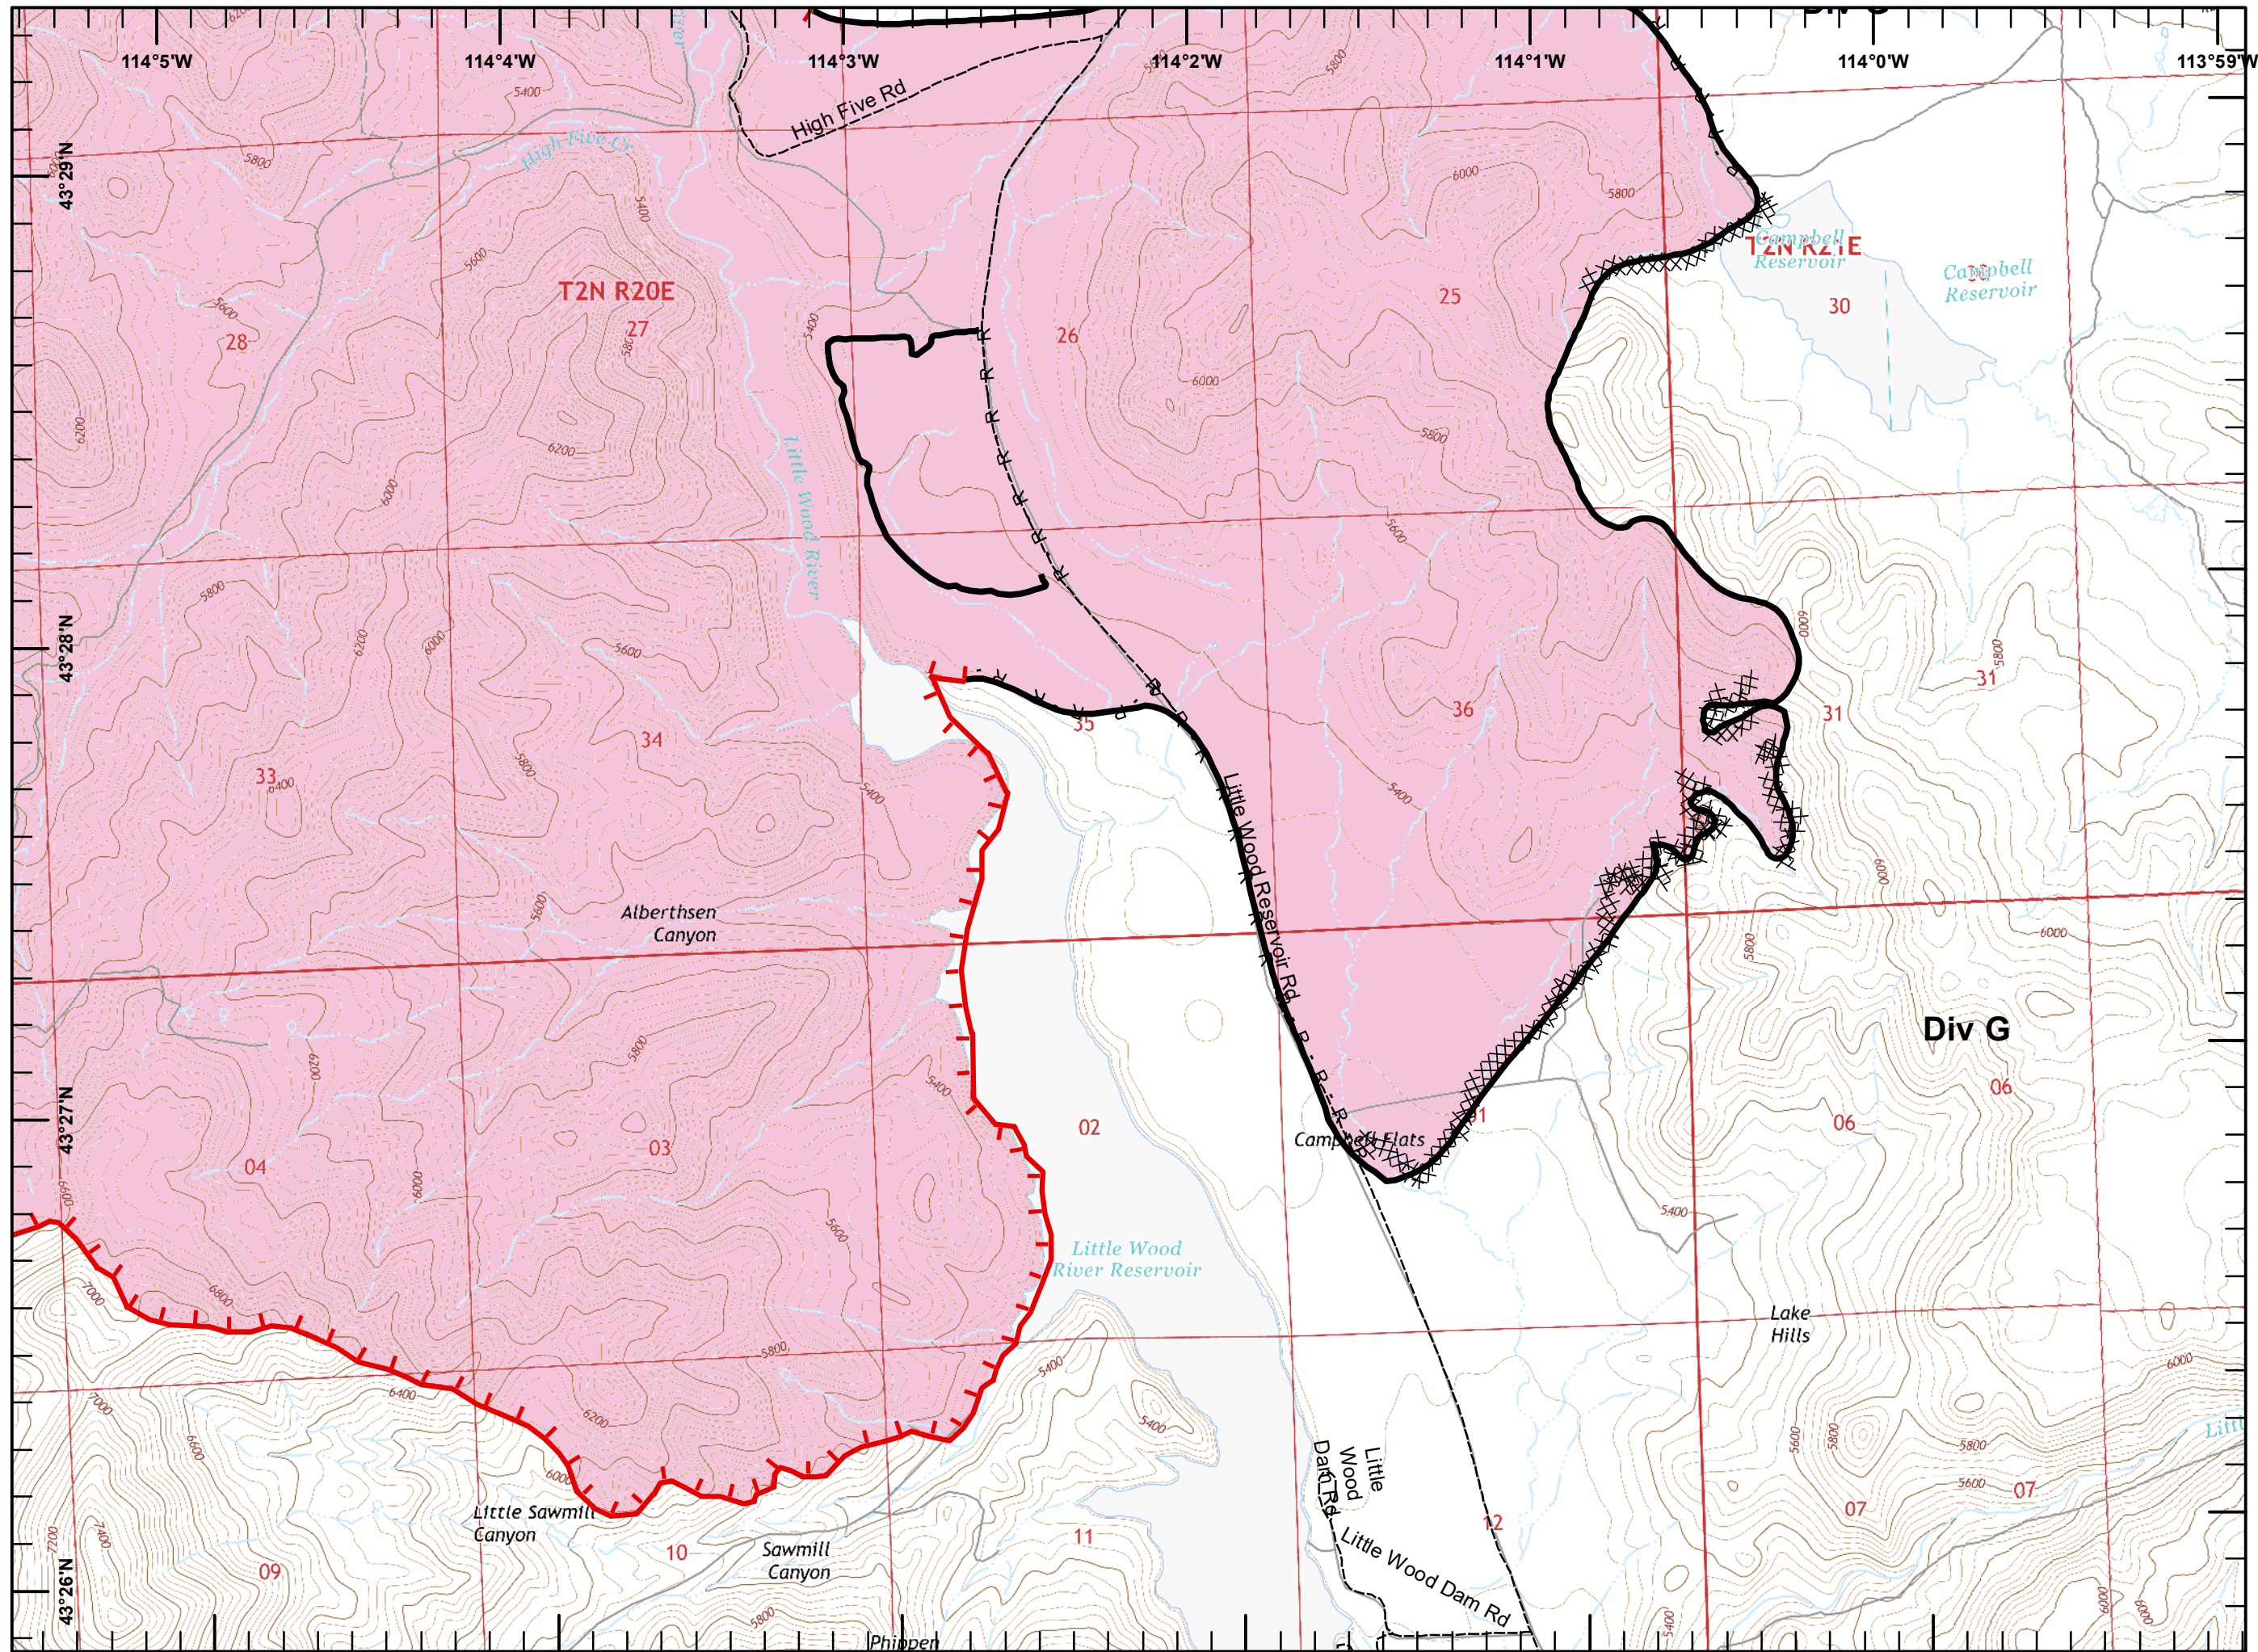

Sharps Fire IAP Map

ID-EIS-000247
Aug 1, 2018
Day Shift
Page 1 of 7

-  Division Break
-  Uncontrolled Fire Edge
-  Wildfire Daily Fire Perimeter

NAD 83
UTM Zone 11

SE - GB#1
7/31/2018
1958

Sharps Fire IAP Map

ID-EIS-000247
Aug 1, 2018
Day Shift
Page 2 of 7

-  Branch Break
-  Uncontrolled Fire Edge
-  Completed Line
-  Completed Dozer Line
-  R - R Road as Completed Line
-  Wildfire Daily Fire Perimeter

NAD 83
UTM Zone 11

SE - GB#1
7/31/2018
1959

Sharps Fire IAP Map

ID-EIS-000247
Aug 1, 2018
Day Shift
Page 3 of 7

-  Uncontrolled Fire Edge
-  Completed Line
-  Completed Dozer Line
-  R - R Road as Completed Line
-  Wildfire Daily Fire Perimeter

NAD 83
UTM Zone 11

SE - GB#1
7/31/2018
2001

Sharps Fire IAP Map

ID-EIS-000247
Aug 1, 2018
Day Shift
Page 4 of 7

-  Repeater
-  Division Break
-  Uncontrolled Fire Edge
-  Completed Line
-  Completed Dozer Line
-  Wildfire Daily Fire Perimeter