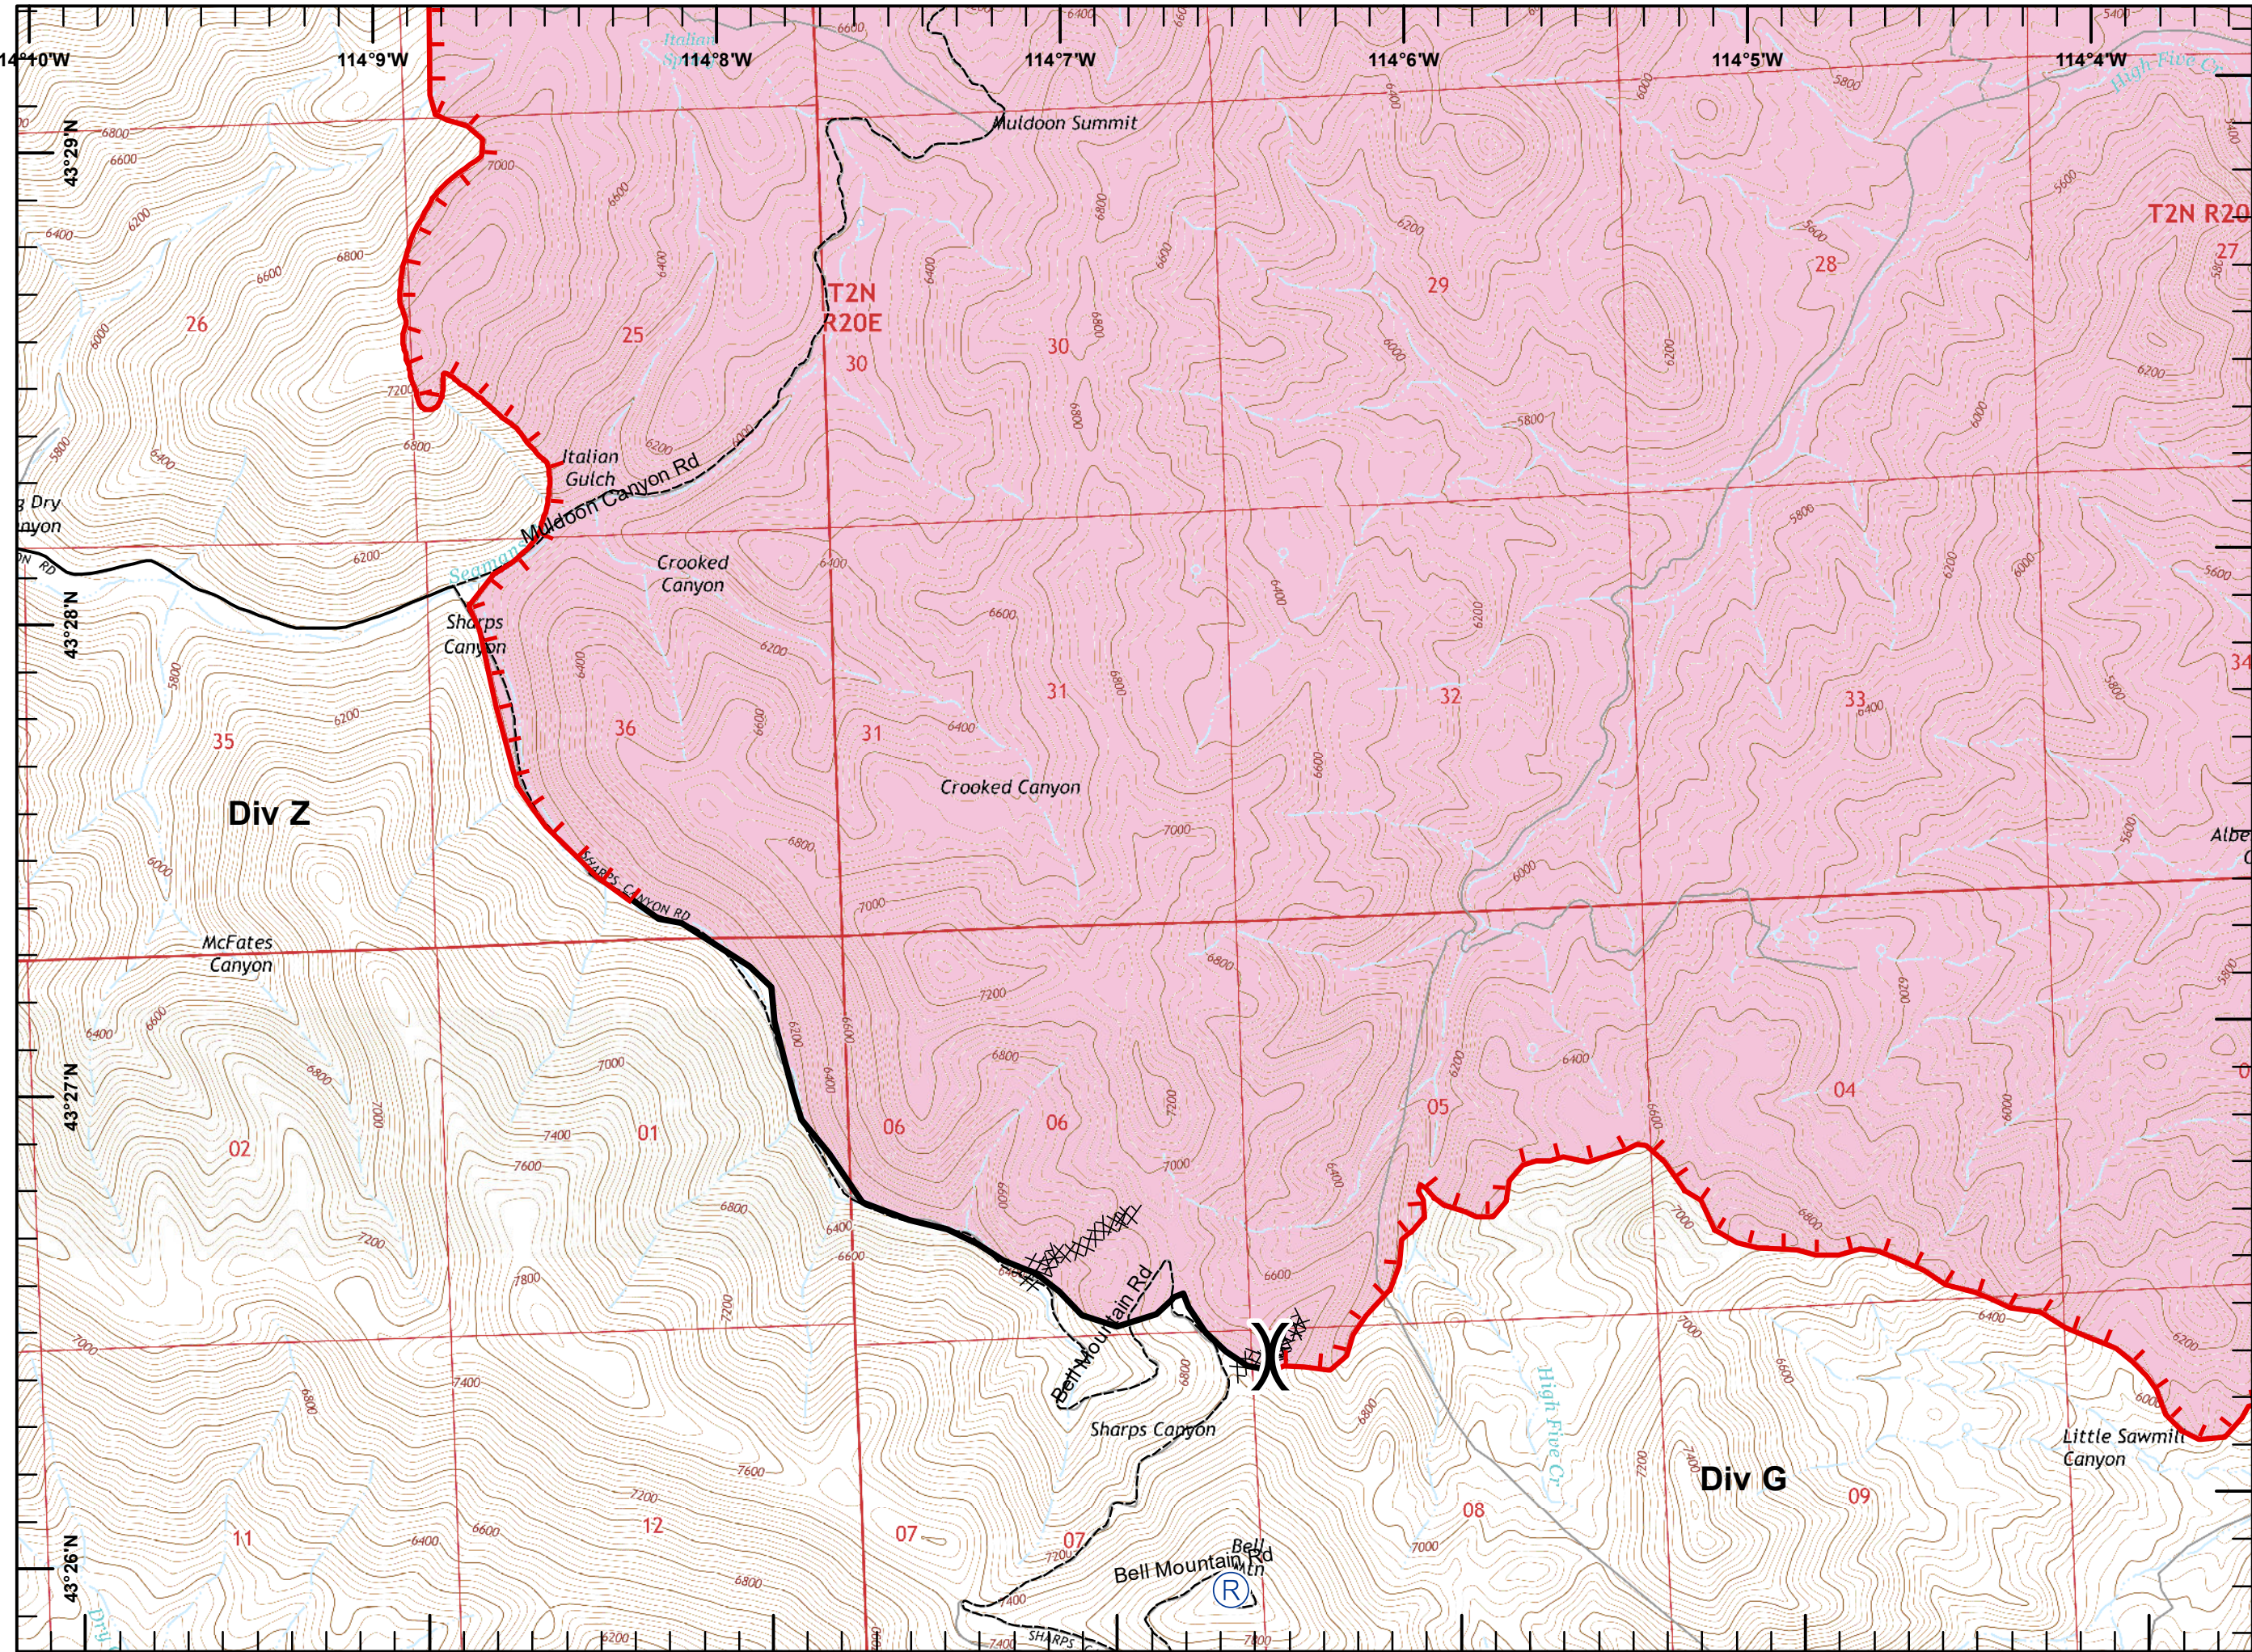

SE - GB#1
7/31/2018
1959

Sharps Fire IAP Map

ID-EIS-000247
Aug 1, 2018
Day Shift
Page 3 of 7

-  Uncontrolled Fire Edge
-  Completed Line
-  Completed Dozer Line
-  R - R Road as Completed Line
-  Wildfire Daily Fire Perimeter

NAD 83
UTM Zone 11

SE - GB#1
7/31/2018
2001

Sharps Fire IAP Map

ID-EIS-000247
Aug 1, 2018
Day Shift
Page 4 of 7

-  Repeater
-  Division Break
-  Uncontrolled Fire Edge
-  Completed Line
-  Completed Dozer Line
-  Wildfire Daily Fire Perimeter

NAD 83
UTM Zone 11

SE - GB#1
7/31/2018
2002

Sharps Fire IAP Map

ID-EIS-000247
Aug 1, 2018
Day Shift
Page 5 of 7

-  Branch Break
-  Uncontrolled Fire Edge
-  Wildfire Daily Fire Perimeter

NAD 83
UTM Zone 11

SE - GB#1
7/31/2018
2003

Sharps Fire IAP Map

ID-EIS-000247
Aug 1, 2018
Day Shift
Page 6 of 7

-  Division Break
-  Uncontrolled Fire Edge
-  Wildfire Daily Fire Perimeter

NAD 83
UTM Zone 11

SE - GB#1
7/31/2018
2004