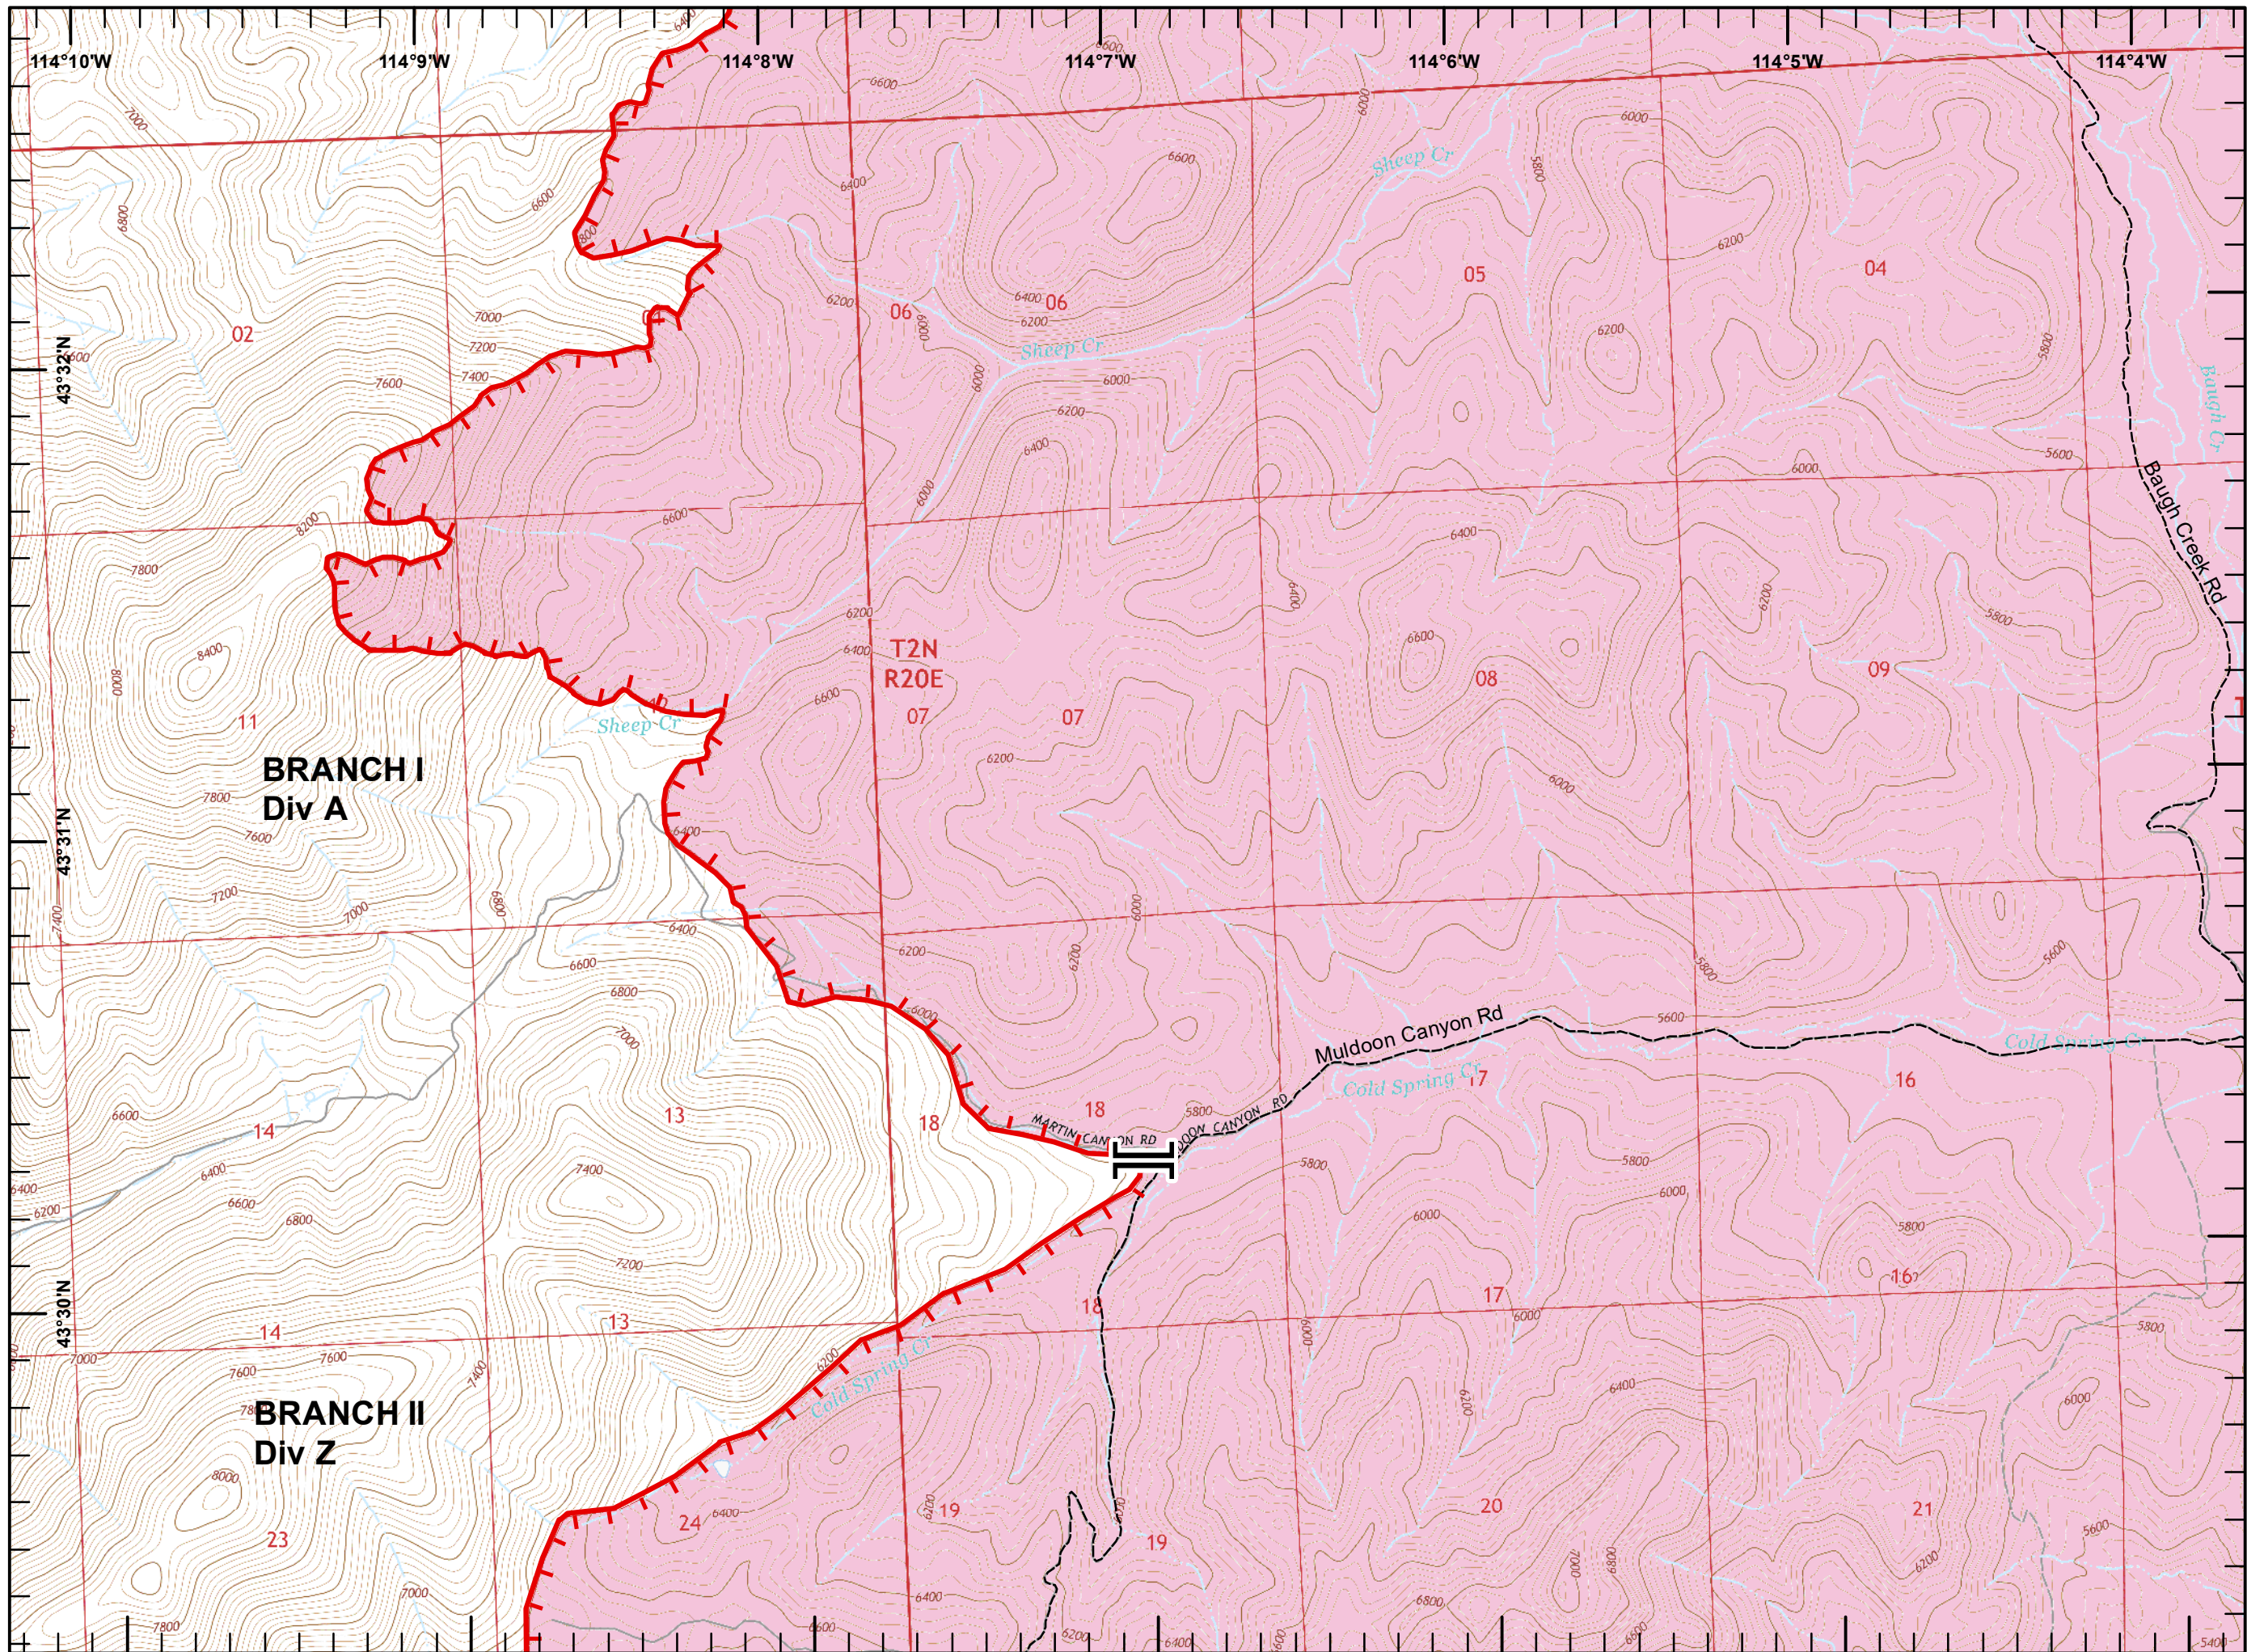

SE - GB#1
7/31/2018
1959

Sharps Fire IAP Map

ID-EIS-000247
Aug 1, 2018
Day Shift
Page 3 of 7

-  Uncontrolled Fire Edge
-  Completed Line
-  Completed Dozer Line
-  R - R Road as Completed Line
-  Wildfire Daily Fire Perimeter

NAD 83
UTM Zone 11

SE - GB#1
7/31/2018
2001

Sharps Fire IAP Map

ID-EIS-000247
Aug 1, 2018
Day Shift
Page 4 of 7

-  Repeater
-  Division Break
-  Uncontrolled Fire Edge
-  Completed Line
-  Completed Dozer Line
-  Wildfire Daily Fire Perimeter

NAD 83
UTM Zone 11

SE - GB#1
7/31/2018
2002

Sharps Fire IAP Map

ID-EIS-000247
Aug 1, 2018
Day Shift
Page 5 of 7

-  Branch Break
-  Uncontrolled Fire Edge
-  Wildfire Daily Fire Perimeter

NAD 83
UTM Zone 11

SE - GB#1
7/31/2018
2003

Sharps Fire IAP Map

ID-EIS-000247
Aug 1, 2018
Day Shift
Page 6 of 7

-  Division Break
-  Uncontrolled Fire Edge
-  Wildfire Daily Fire Perimeter

NAD 83
UTM Zone 11

SE - GB#1
7/31/2018
2004