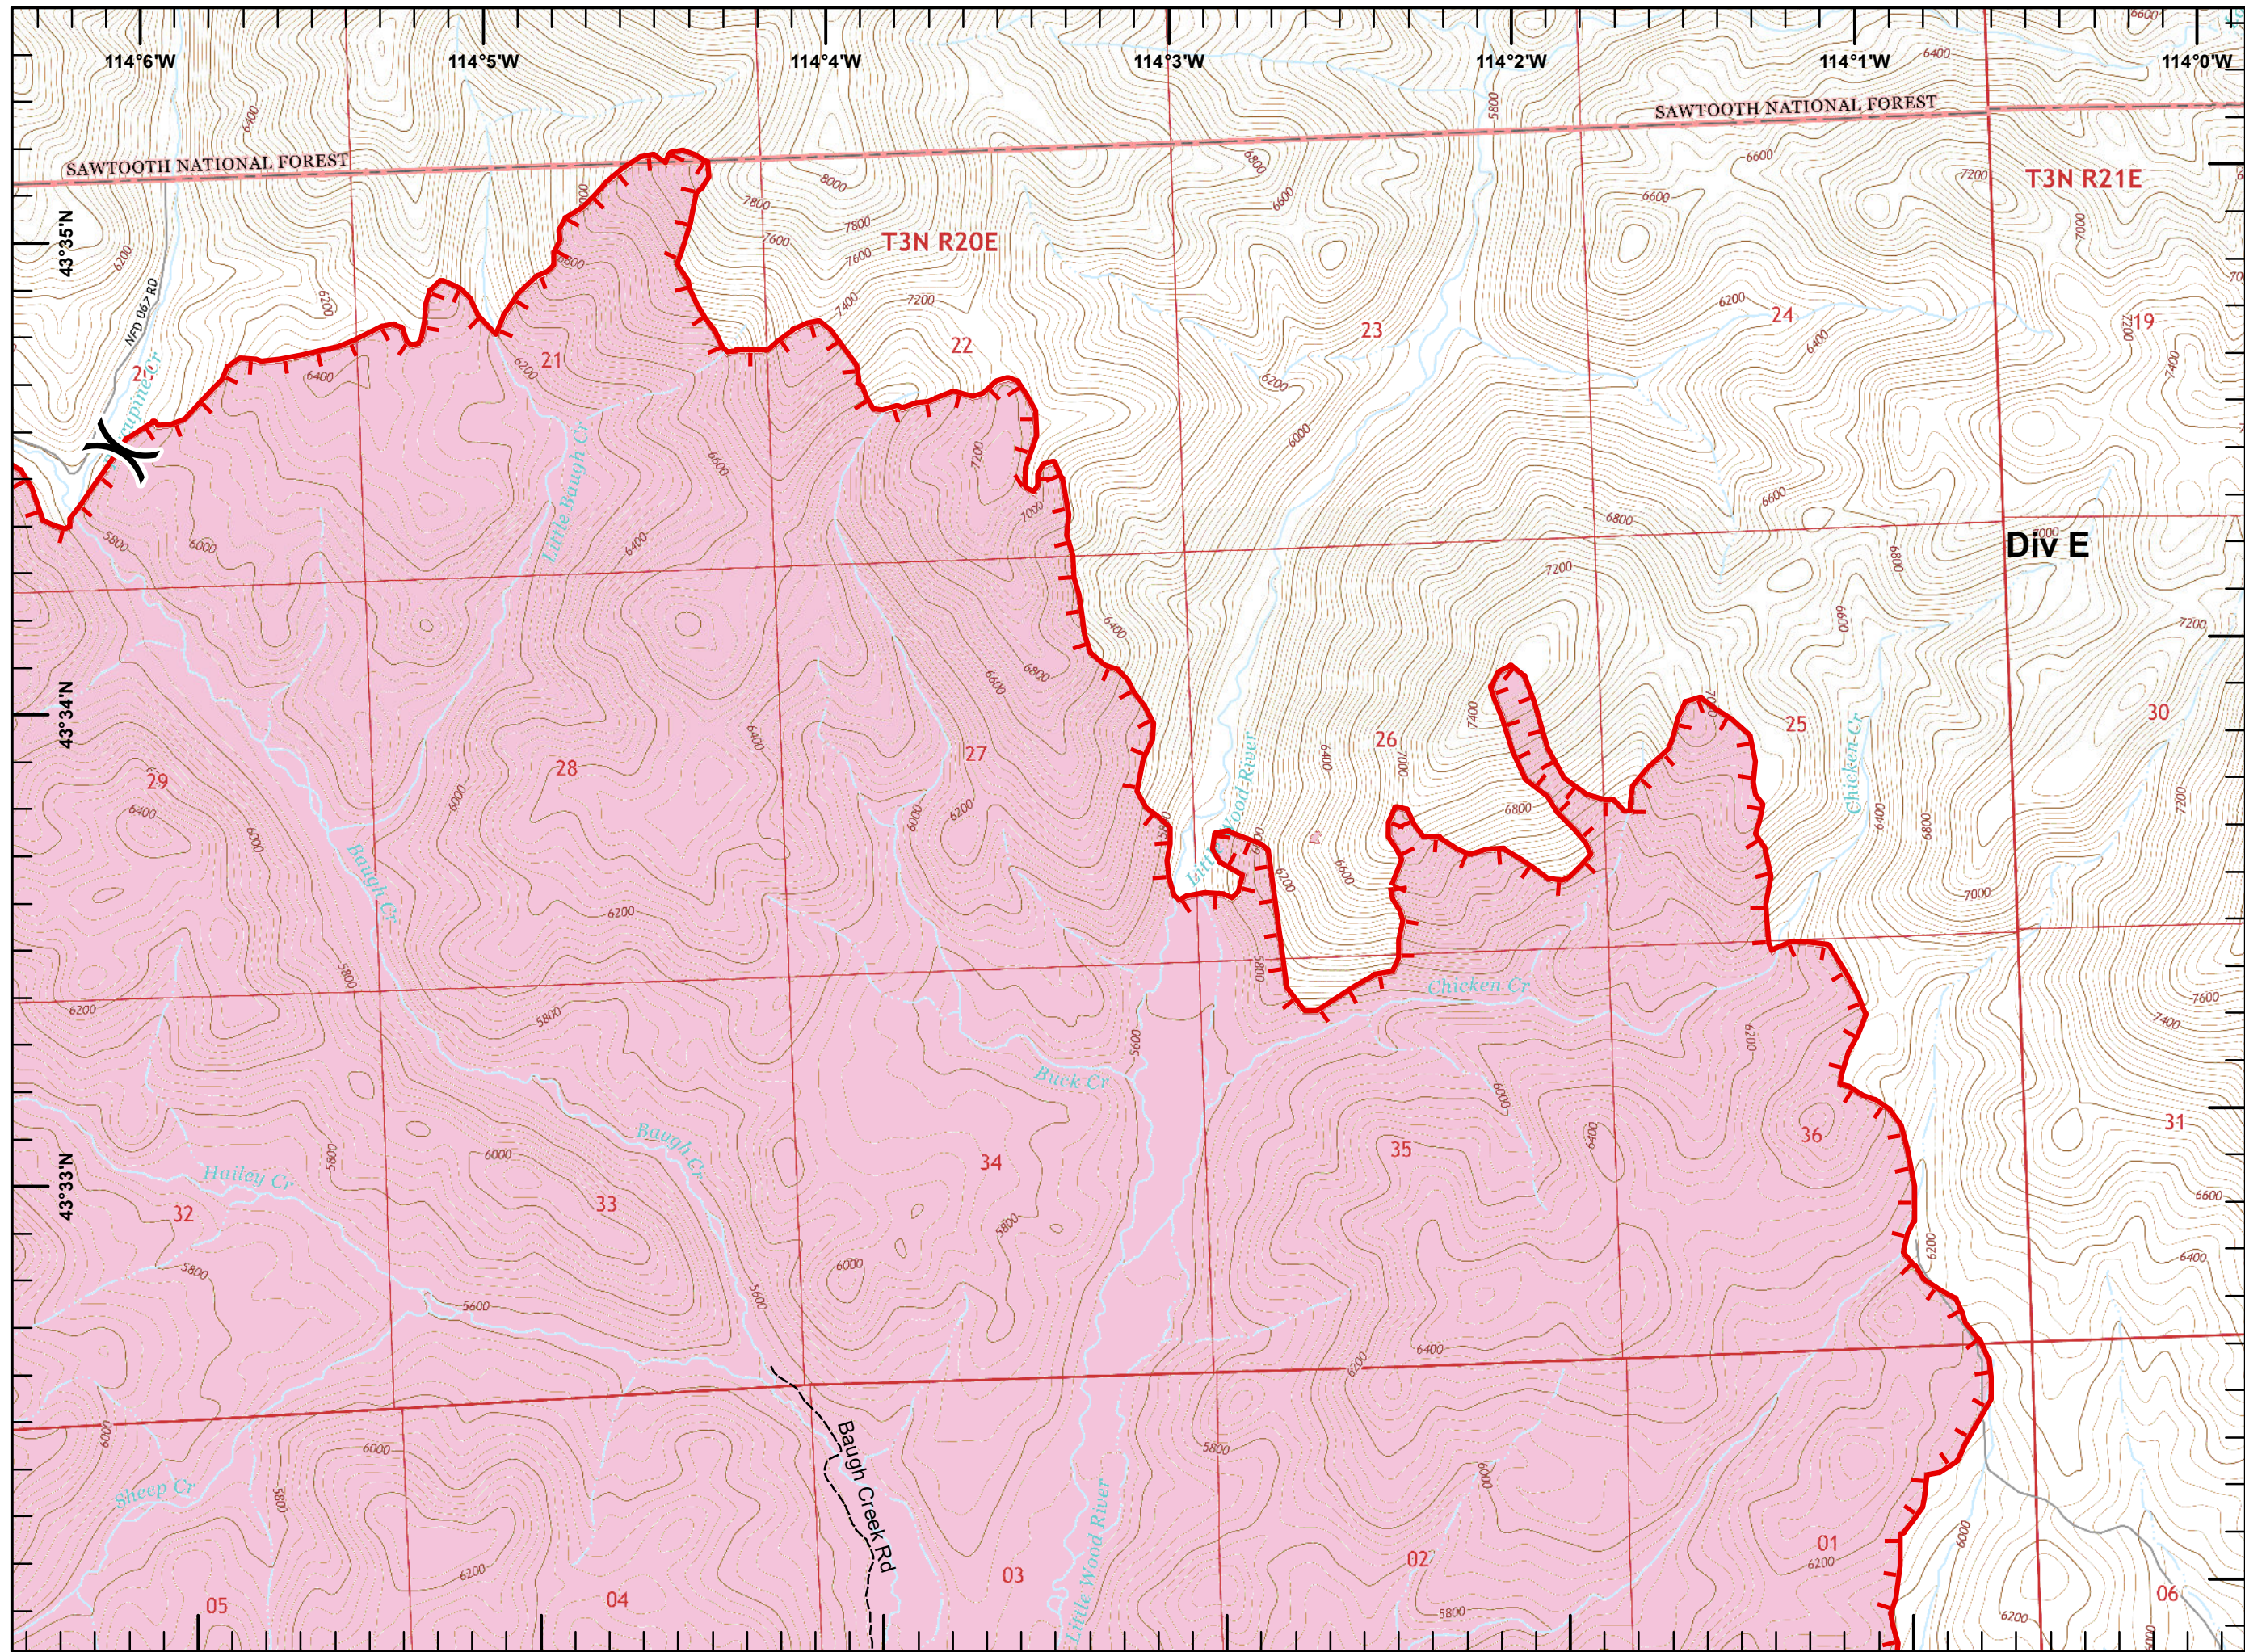

Sharps Fire Division Map Tiles

ID-EIS-000247
Aug 1, 2018
Day Shift

-  Division Break
-  Branch Break
-  Sharps Fire
-  Suggested Travel Routes

Miles
0 0.5 1 1.5 2 2.5

NAD 83
UTM Zone 11

SE - GB#1
7/31/2018
1953

Sharps Fire IAP Map

ID-EIS-000247
Aug 1, 2018
Day Shift
Page 1 of 7

-  Division Break
-  Uncontrolled Fire Edge
-  Wildfire Daily Fire Perimeter

NAD 83
UTM Zone 11

SE - GB#1
7/31/2018
1958

Sharps Fire IAP Map

ID-EIS-000247
Aug 1, 2018
Day Shift
Page 2 of 7

-  Branch Break
-  Uncontrolled Fire Edge
-  Completed Line
-  Completed Dozer Line
-  R - R Road as Completed Line
-  Wildfire Daily Fire Perimeter

NAD 83
UTM Zone 11

SE - GB#1
7/31/2018
1959

Sharps Fire IAP Map

ID-EIS-000247
Aug 1, 2018
Day Shift
Page 3 of 7

-  Uncontrolled Fire Edge
-  Completed Line
-  Completed Dozer Line
-  R - R Road as Completed Line
-  Wildfire Daily Fire Perimeter