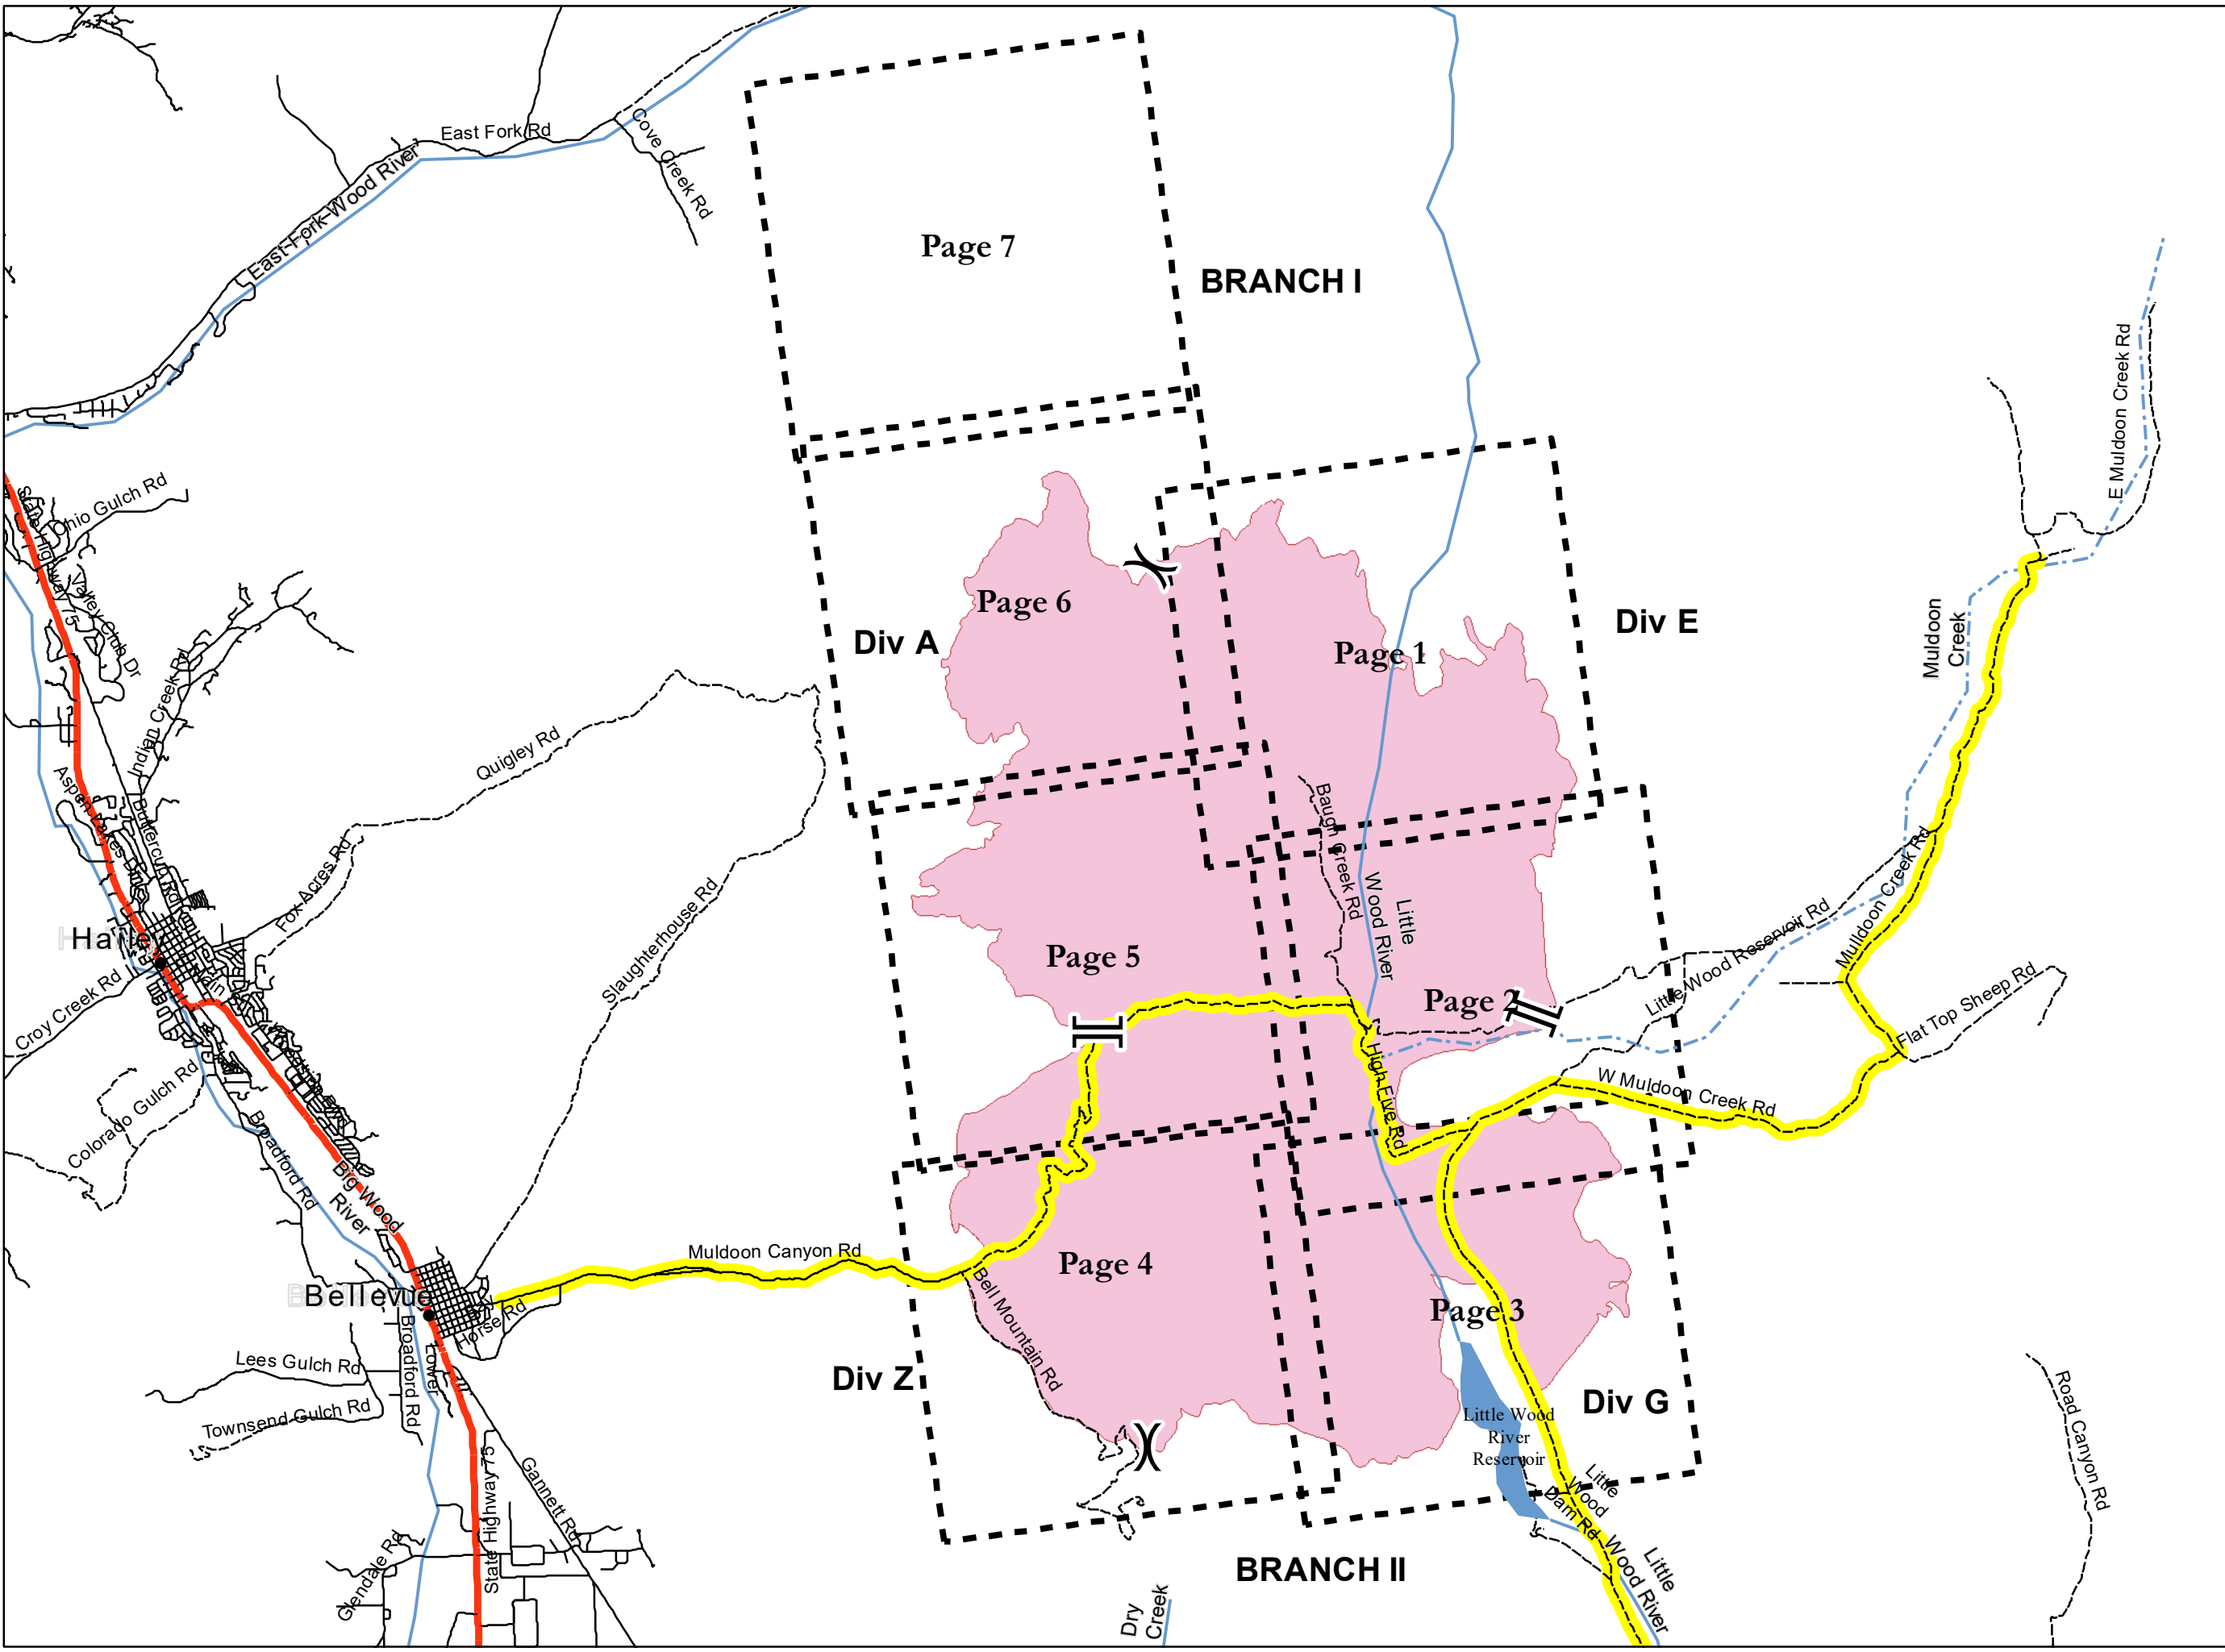

Sharps Fire Division Map Tiles

ID-EIS-000247
Aug 1, 2018
Day Shift

-  Division Break
-  Branch Break
-  Sharps Fire
-  Suggested Travel Routes

Miles
0 0.5 1 1.5 2 2.5

NAD 83
UTM Zone 11

SE - GB#1
7/31/2018
1953

Sharps Fire IAP Map

ID-EIS-000247
Aug 1, 2018
Day Shift
Page 1 of 7

-  Division Break
-  Uncontrolled Fire Edge
-  Wildfire Daily Fire Perimeter

NAD 83
UTM Zone 11

SE - GB#1
7/31/2018
1958

Sharps Fire IAP Map

ID-EIS-000247
Aug 1, 2018
Day Shift
Page 2 of 7

-  Branch Break
-  Uncontrolled Fire Edge
-  Completed Line
-  Completed Dozer Line
-  R - R Road as Completed Line
-  Wildfire Daily Fire Perimeter

NAD 83
UTM Zone 11

SE - GB#1
7/31/2018
1959

Sharps Fire IAP Map

ID-EIS-000247
Aug 1, 2018
Day Shift
Page 3 of 7

-  Uncontrolled Fire Edge
-  Completed Line
-  Completed Dozer Line
-  R - R Road as Completed Line
-  Wildfire Daily Fire Perimeter