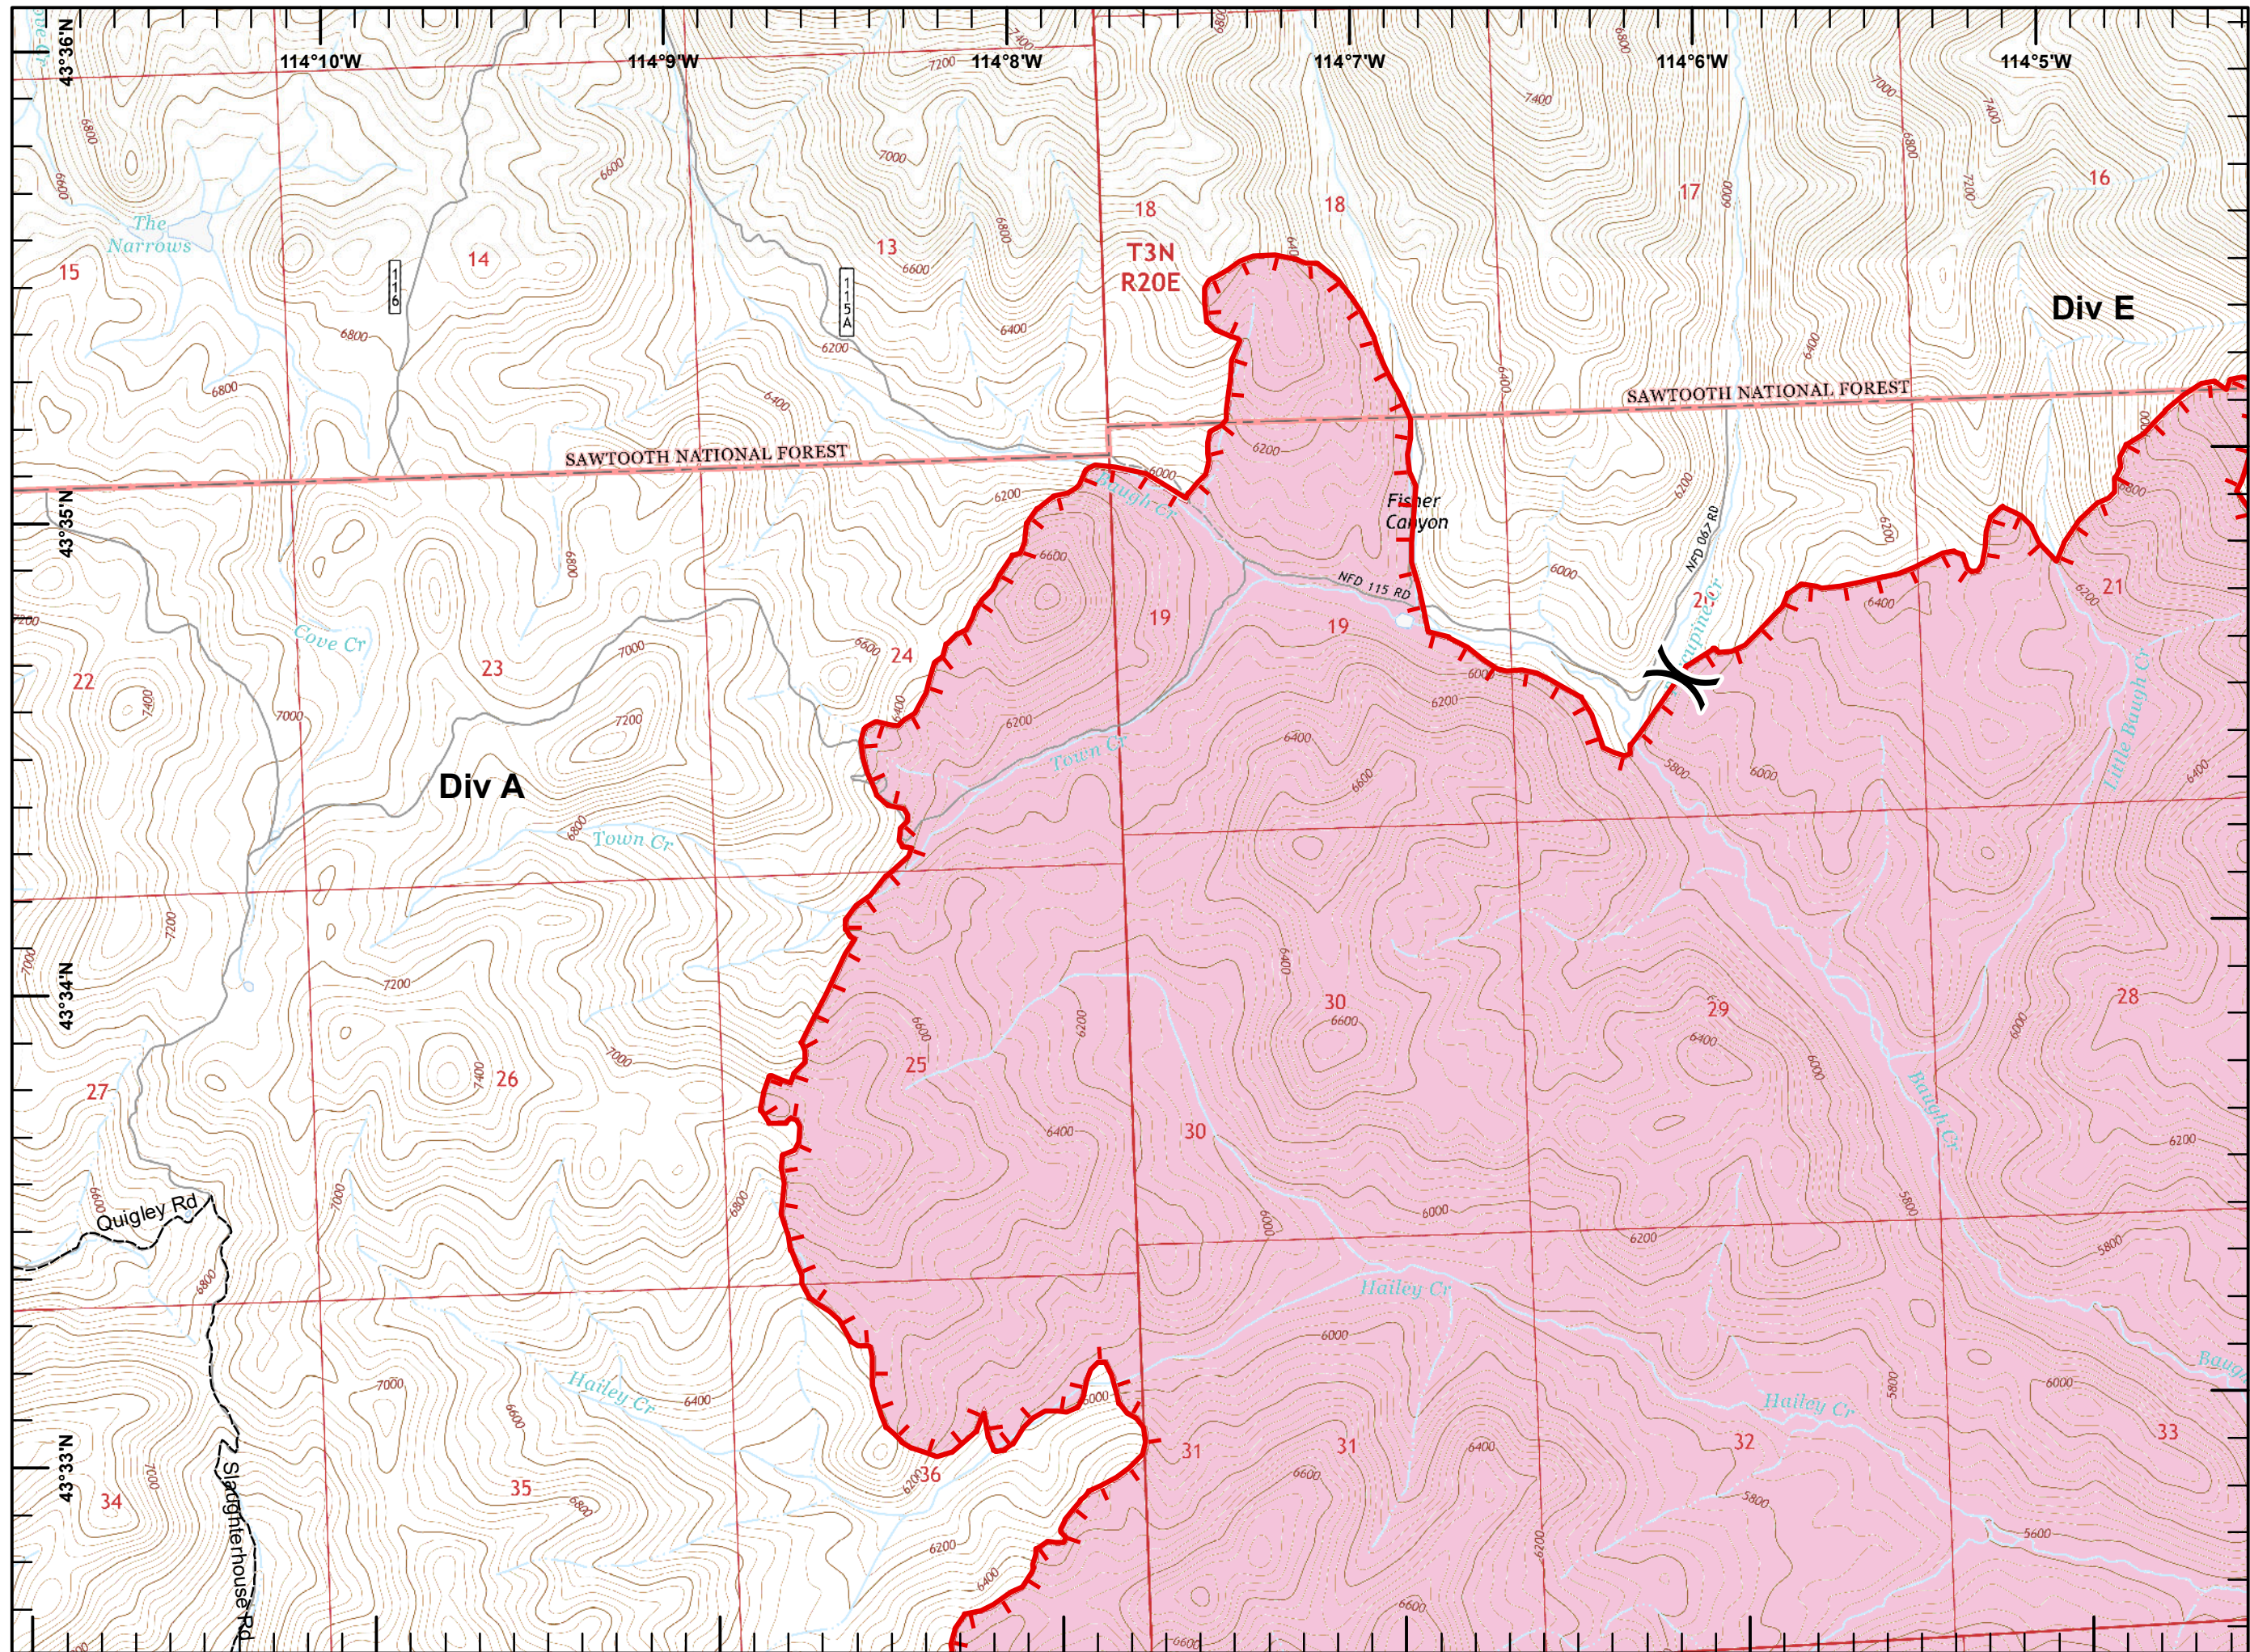

SE - GB#1
7/31/2018
1959

Sharps Fire IAP Map

ID-EIS-000247
Aug 1, 2018
Day Shift
Page 3 of 7

-  Uncontrolled Fire Edge
-  Completed Line
-  Completed Dozer Line
-  R - R Road as Completed Line
-  Wildfire Daily Fire Perimeter

NAD 83
UTM Zone 11

SE - GB#1
7/31/2018
2001

Sharps Fire IAP Map

ID-EIS-000247
Aug 1, 2018
Day Shift
Page 4 of 7

-  Repeater
-  Division Break
-  Uncontrolled Fire Edge
-  Completed Line
-  Completed Dozer Line
-  Wildfire Daily Fire Perimeter

NAD 83
UTM Zone 11

SE - GB#1
7/31/2018
2002

Sharps Fire IAP Map

ID-EIS-000247
Aug 1, 2018
Day Shift
Page 5 of 7

-  Branch Break
-  Uncontrolled Fire Edge
-  Wildfire Daily Fire Perimeter

NAD 83
UTM Zone 11

SE - GB#1
7/31/2018
2003

Sharps Fire IAP Map

ID-EIS-000247
Aug 1, 2018
Day Shift
Page 6 of 7

-  Division Break
-  Uncontrolled Fire Edge
-  Wildfire Daily Fire Perimeter

NAD 83
UTM Zone 11

SE - GB#1
7/31/2018
2004