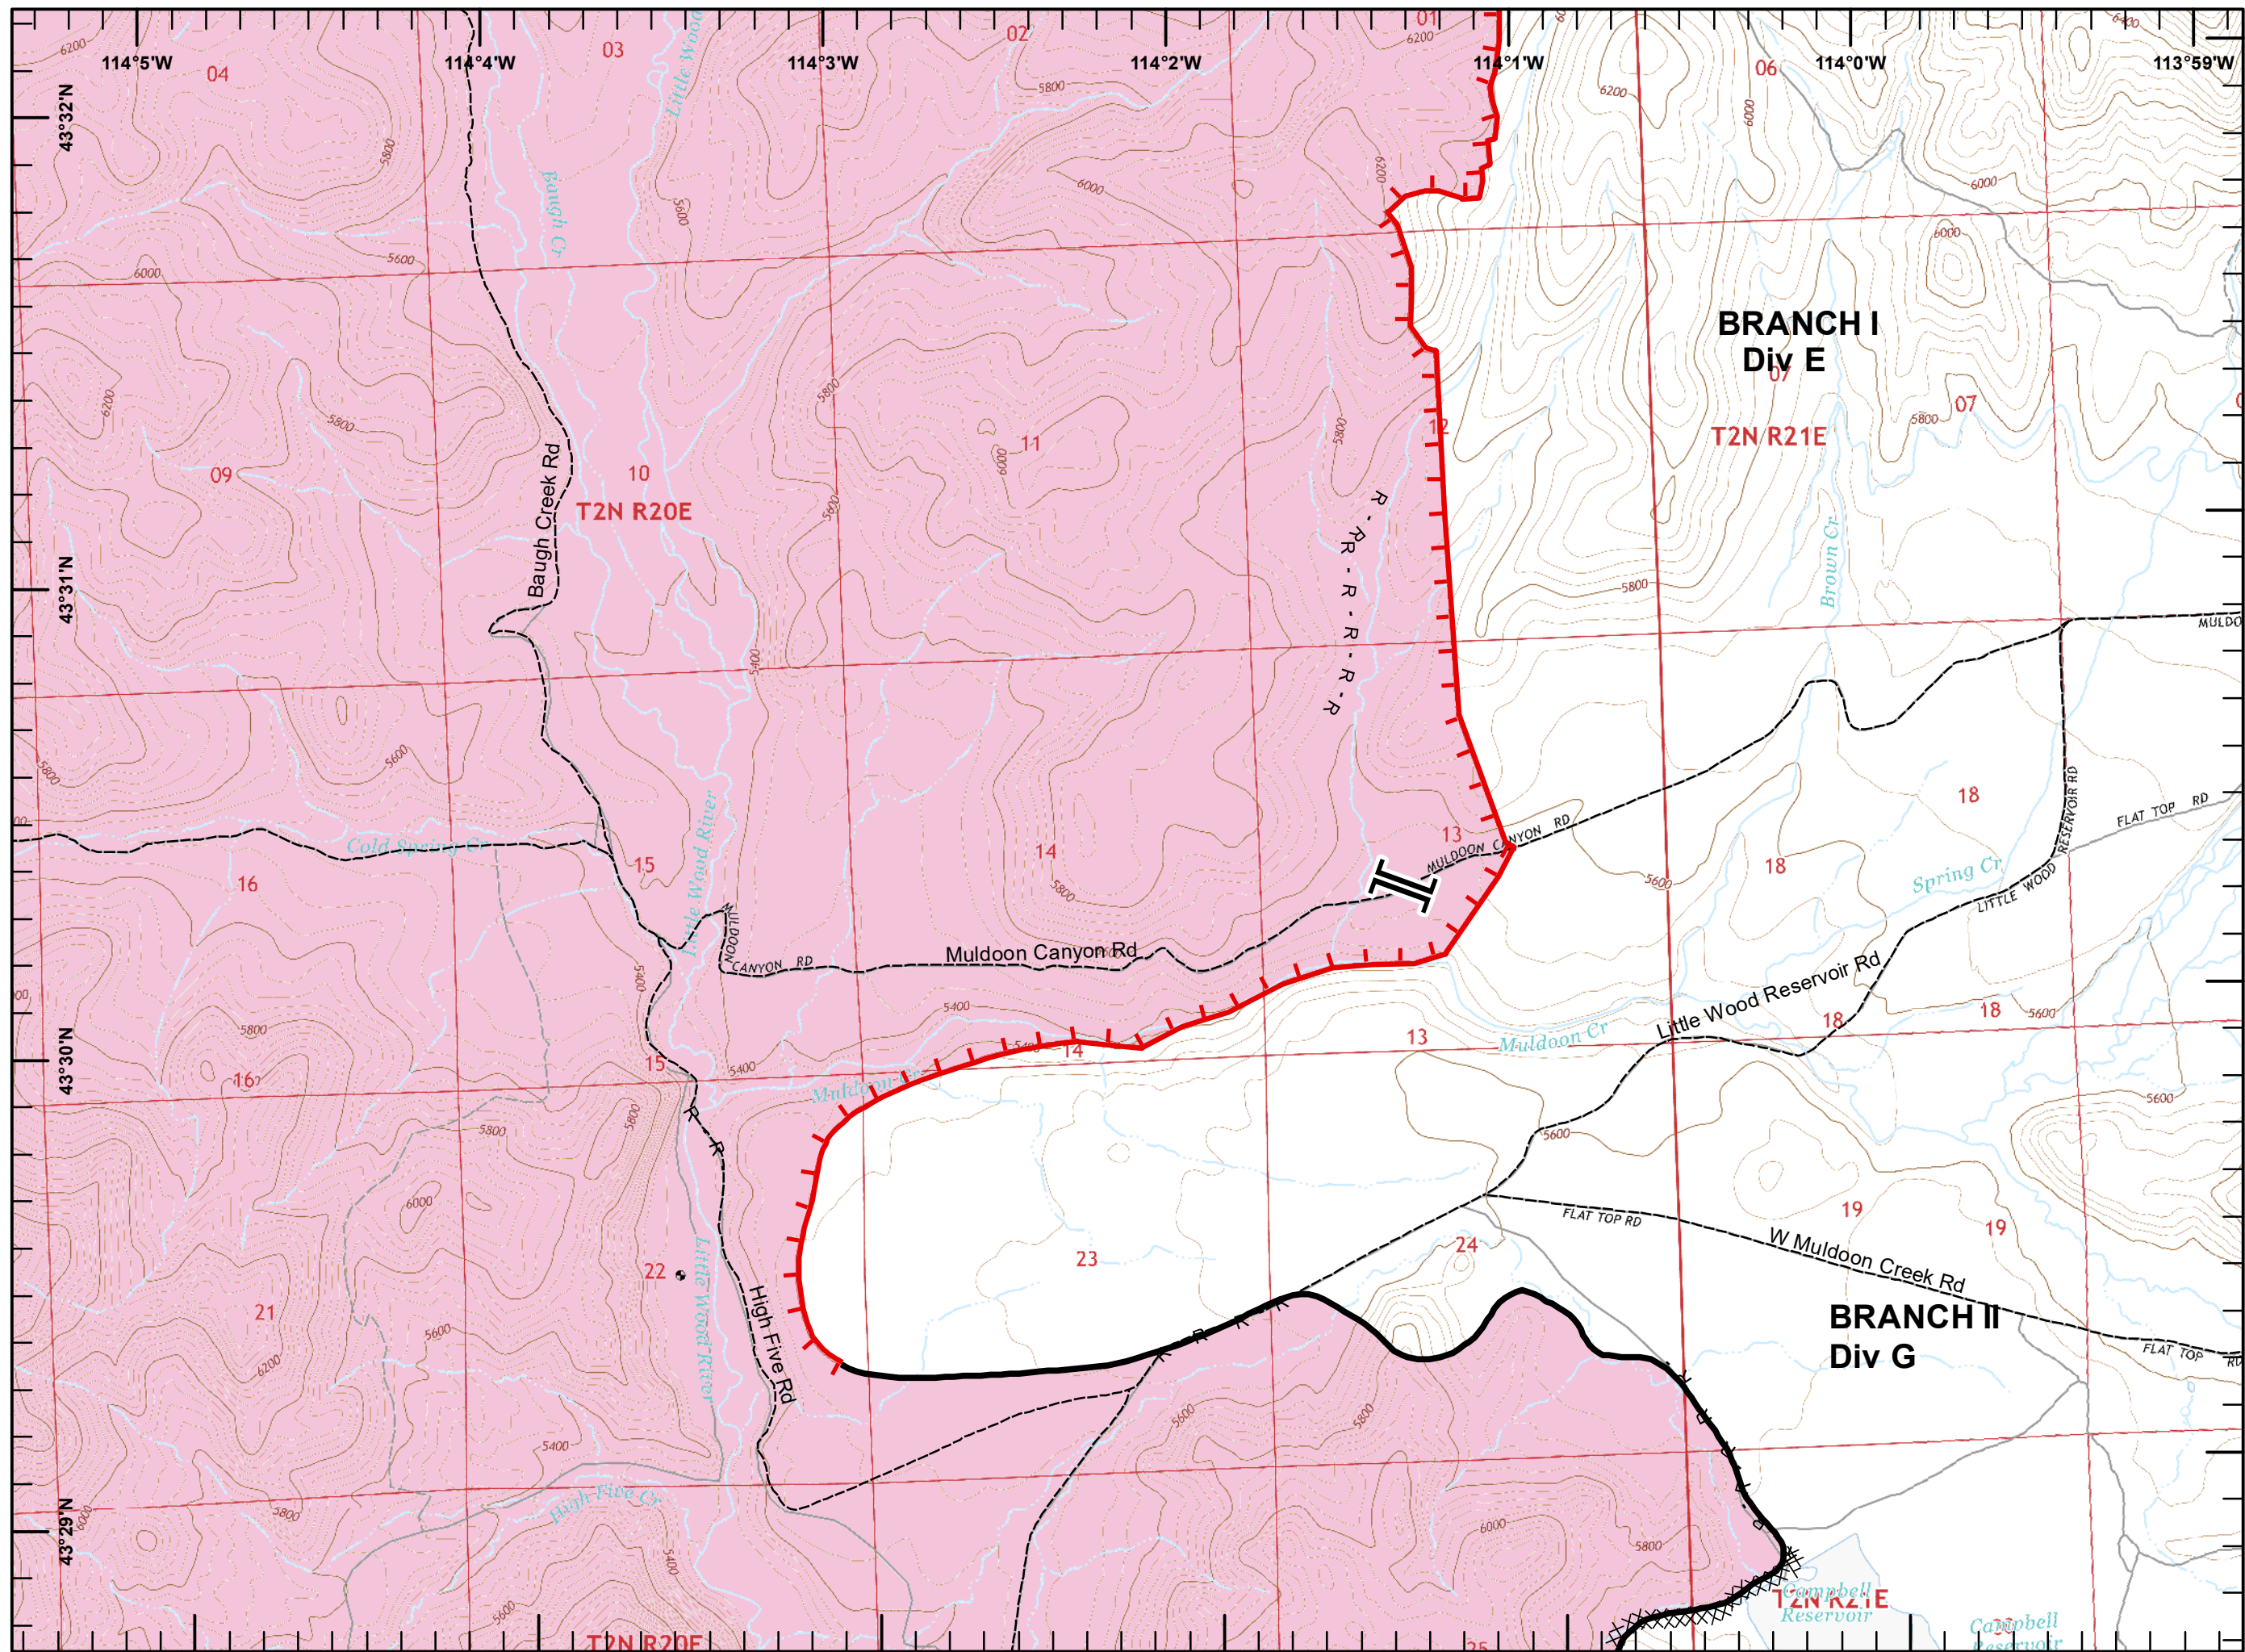

Sharps Fire IAP Map

ID-EIS-000247
Aug 1, 2018
Day Shift
Page 1 of 7

-  Division Break
-  Uncontrolled Fire Edge
-  Wildfire Daily Fire Perimeter

NAD 83
UTM Zone 11

SE - GB#1
7/31/2018
1958

Sharps Fire IAP Map

ID-EIS-000247
Aug 1, 2018
Day Shift
Page 2 of 7

-  Branch Break
-  Uncontrolled Fire Edge
-  Completed Line
-  Completed Dozer Line
-  R - R Road as Completed Line
-  Wildfire Daily Fire Perimeter

NAD 83
UTM Zone 11

SE - GB#1
7/31/2018
1959

Sharps Fire IAP Map

ID-EIS-000247
Aug 1, 2018
Day Shift
Page 3 of 7

-  Uncontrolled Fire Edge
-  Completed Line
-  Completed Dozer Line
-  R - R Road as Completed Line
-  Wildfire Daily Fire Perimeter

NAD 83
UTM Zone 11

SE - GB#1
7/31/2018
2001

Sharps Fire IAP Map

ID-EIS-000247
Aug 1, 2018
Day Shift
Page 4 of 7

-  Repeater
-  Division Break
-  Uncontrolled Fire Edge
-  Completed Line
-  Completed Dozer Line
-  Wildfire Daily Fire Perimeter