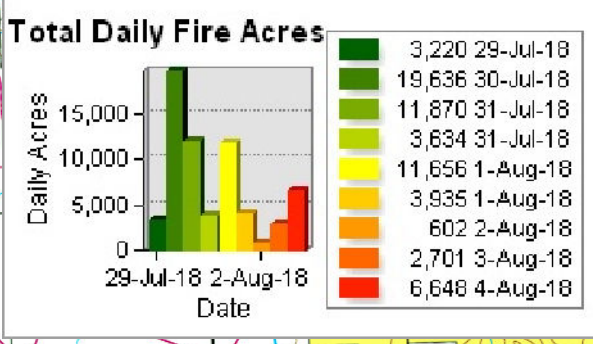

Daily Fire Growth	
Date	Daily Acres, Time
7/29/2018	3220, 2000
7/30/2018	19636, 1900
7/31/2018	11870, 238
7/31/2018	3634, 1930
8/1/2018	11656, 1030
8/1/2018	3935, 1940
8/2/2018	602, 300
8/3/2018	2701, 300
8/4/2018	6648, 100

LandStatus	
Management Agency	Color
BLM	Light Yellow
BOR	Yellow
Other	White
NPS	Purple
Private	White
State	Light Blue
USFS	Light Green

# Sharps Fire Fire Progression Map August 4, 2018

Daily Fire Growth	7/29/2018, 3220, 2000	7/30/2018, 19636, 1900	7/31/2018, 11870, 238	7/31/2018, 3634, 1930	8/1/2018, 11656, 1030	8/1/2018, 3935, 1940	8/2/2018, 602, 300	8/3/2018, 2701, 300	8/4/2018, 6648, 100