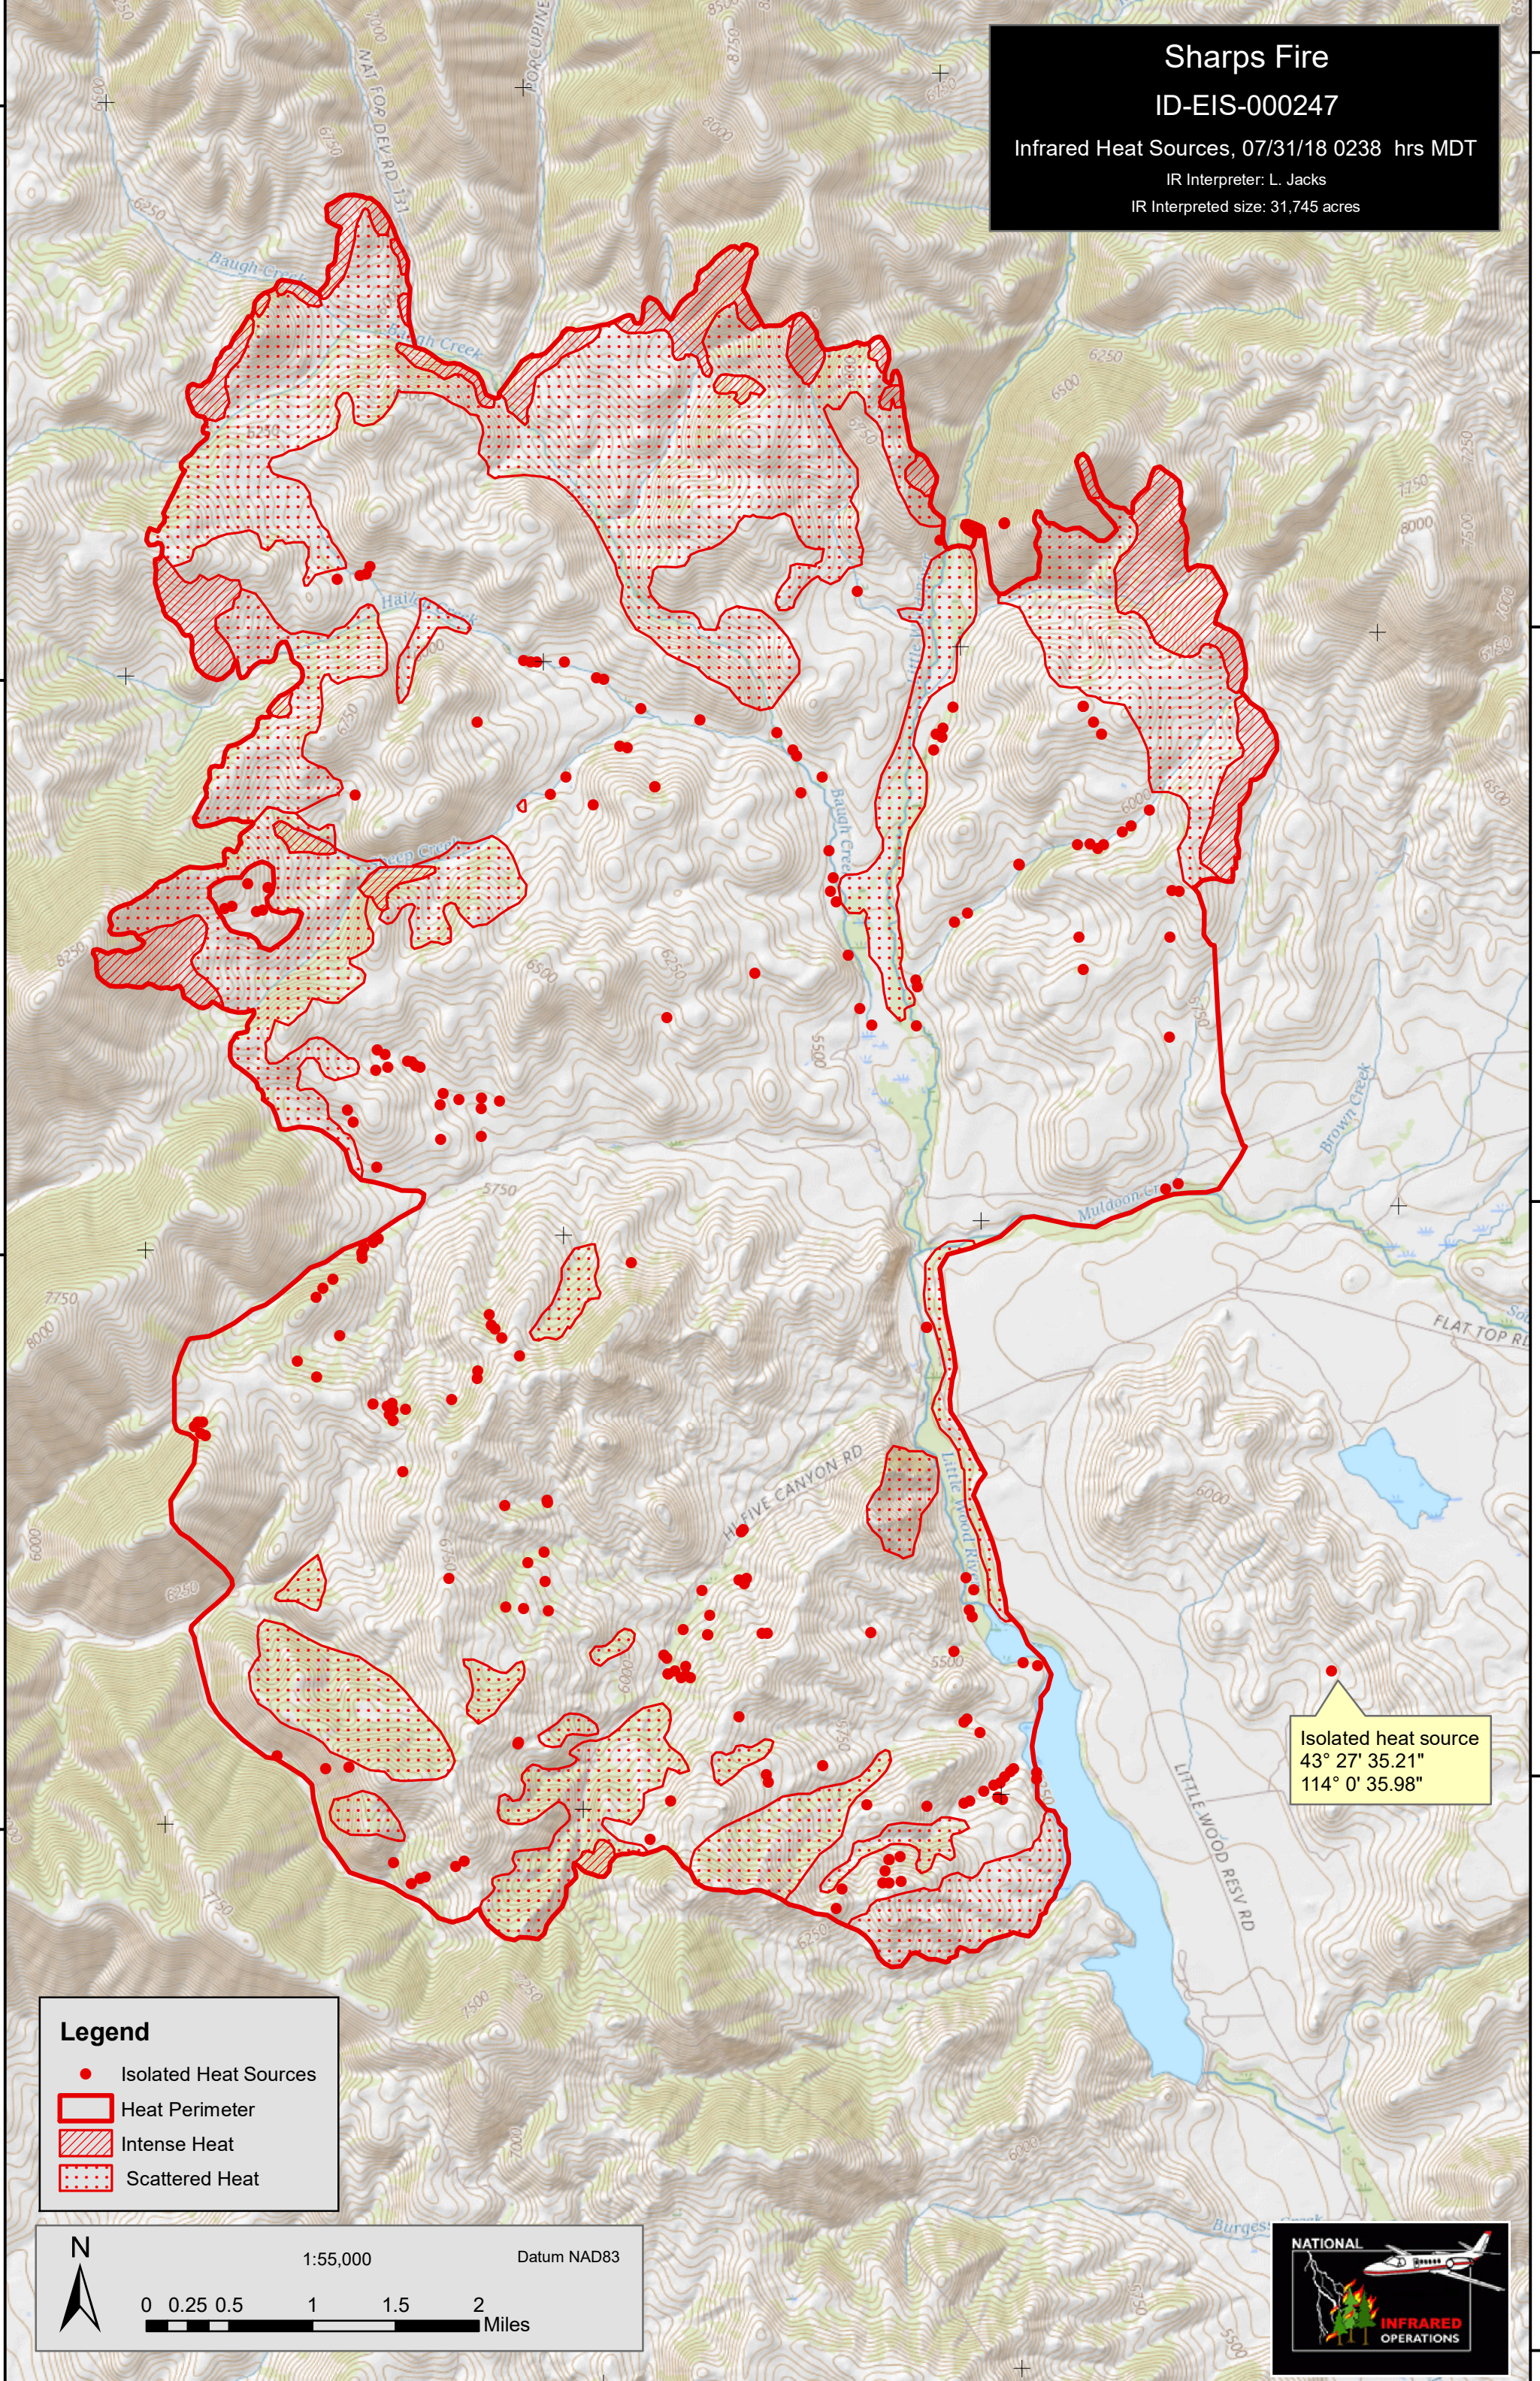

**Sharps Fire**  
ID-EIS-000247  
Infrared Heat Sources, 07/31/18 0238 hrs MDT  
IR Interpreter: L. Jacks  
IR Interpreted size: 31,745 acres

**Legend**

- Isolated Heat Sources
- ▭ Heat Perimeter
- ▨ Intense Heat
- ▤ Scattered Heat

N  
1:55,000 Datum NAD83  
0 0.25 0.5 1 1.5 2 Miles