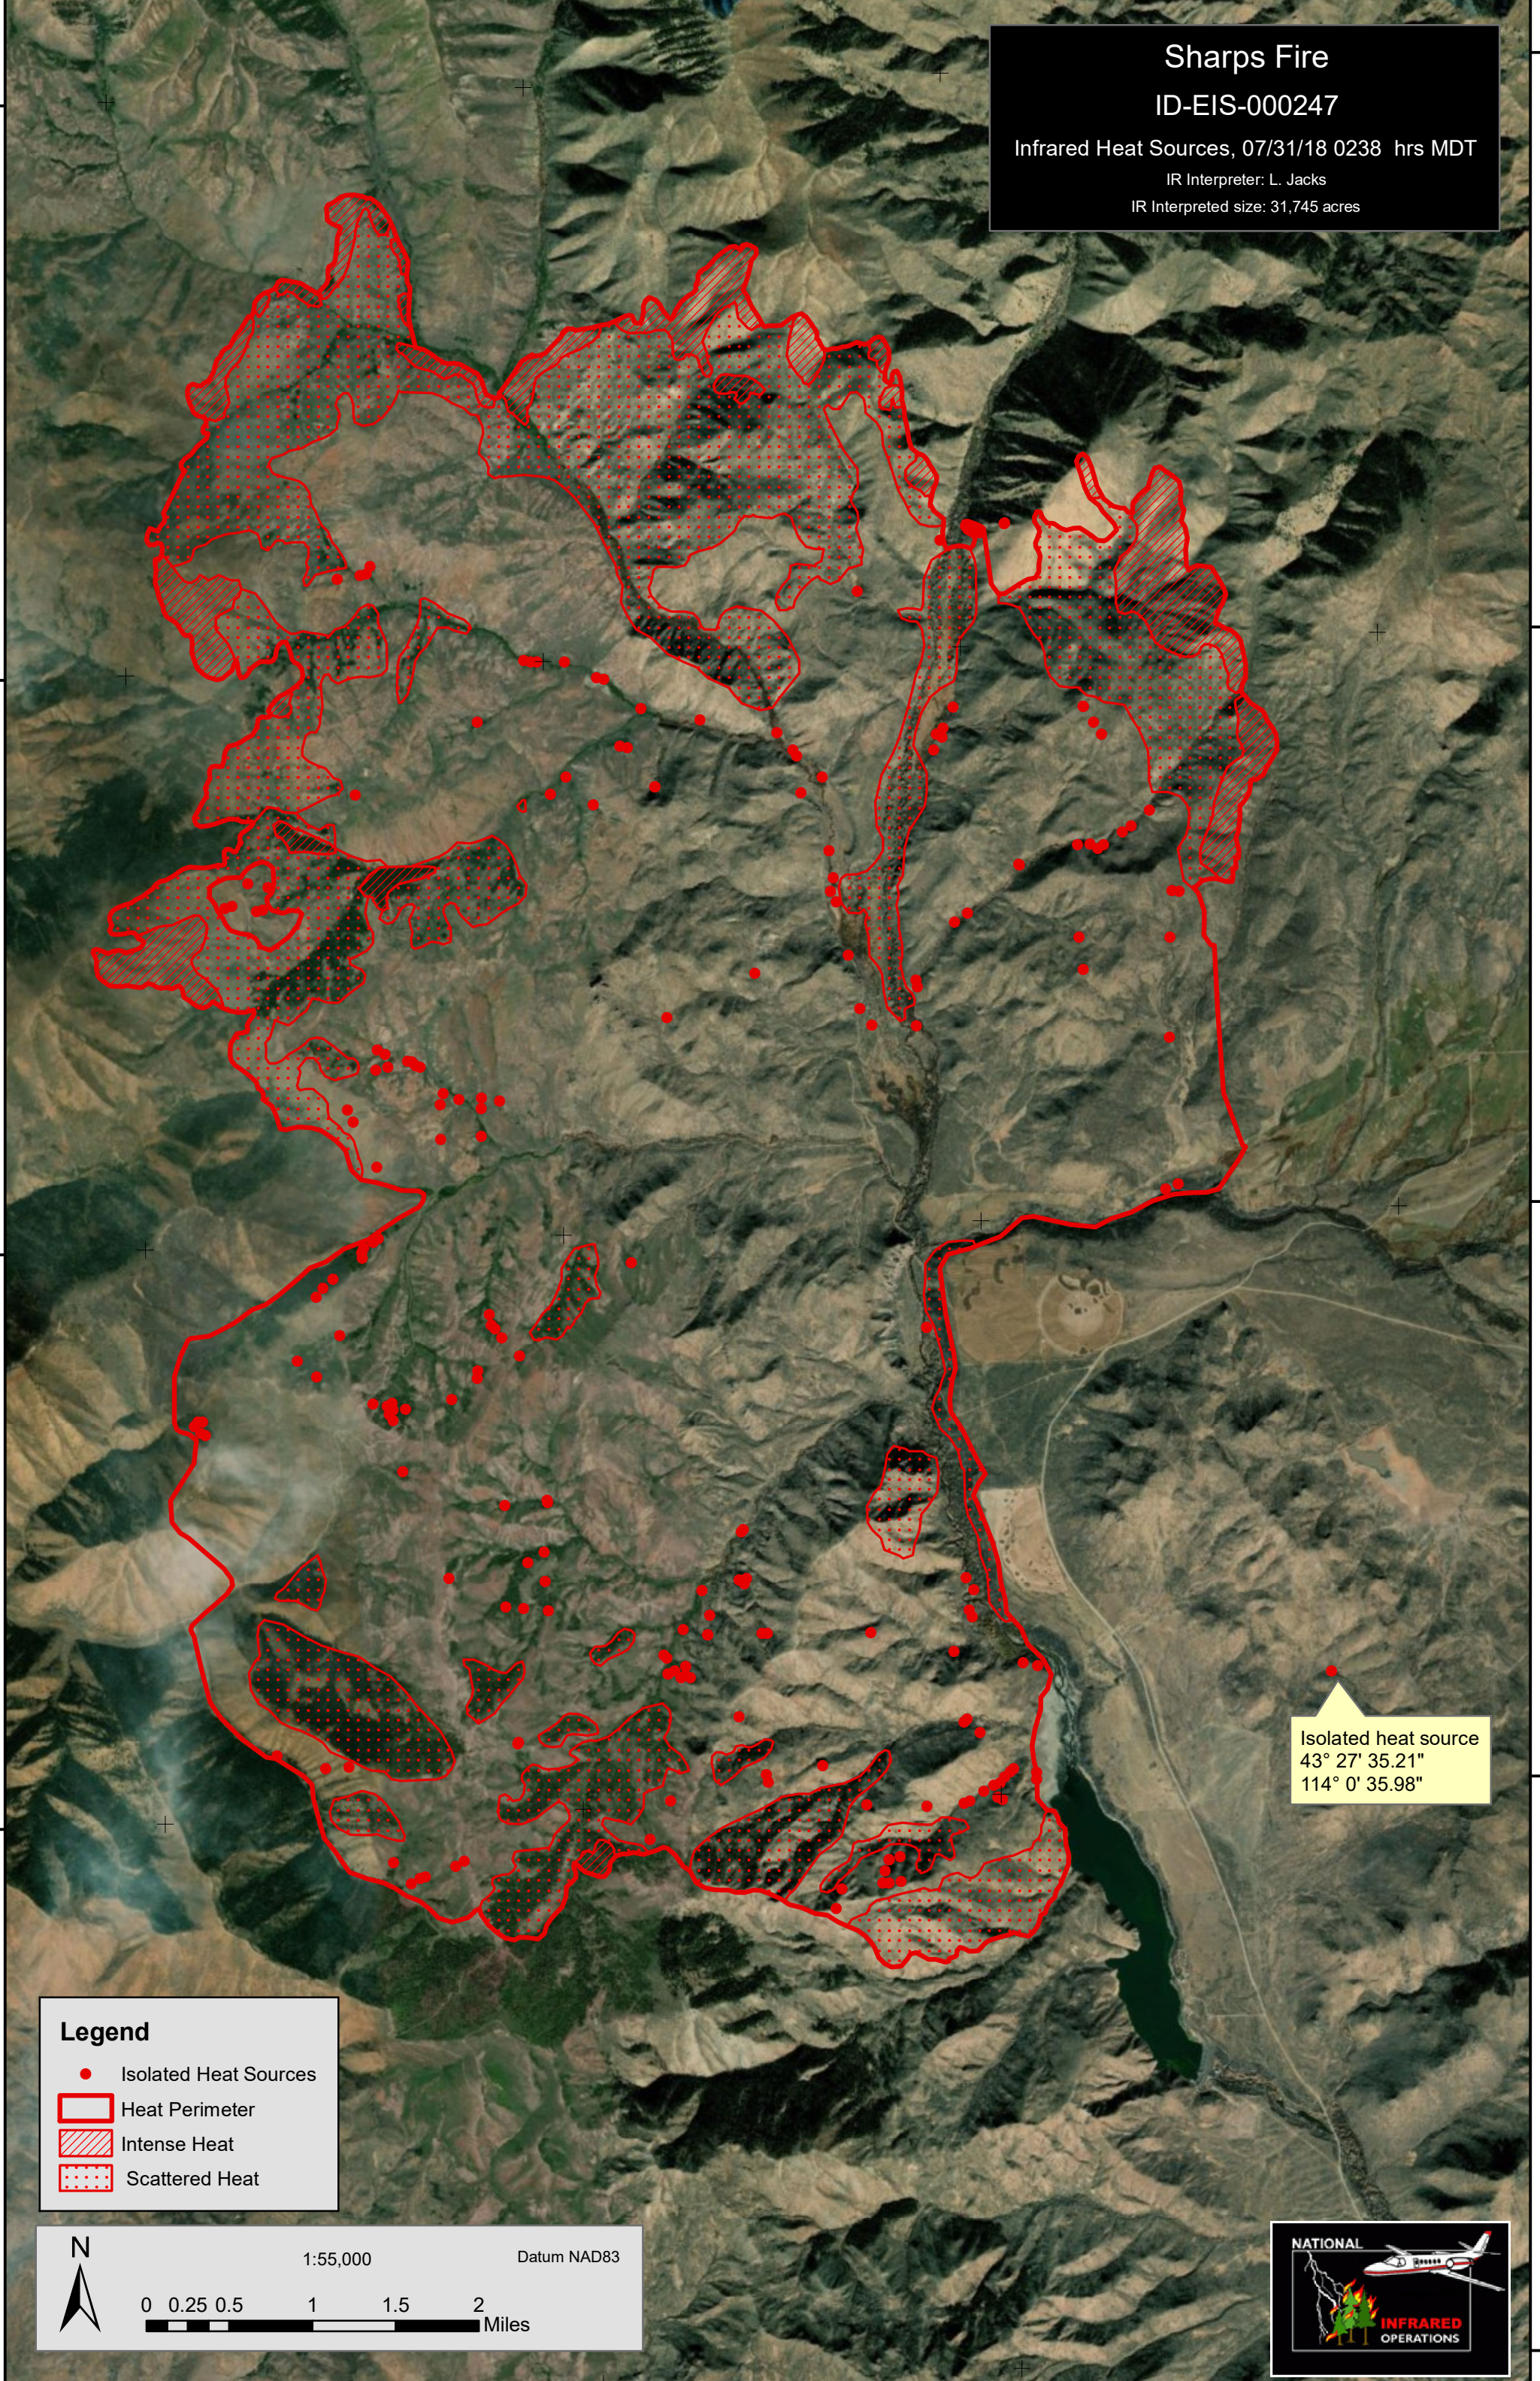

**Sharps Fire**  
ID-EIS-000247  
Infrared Heat Sources, 07/31/18 0238 hrs MDT  
IR Interpreter: L. Jacks  
IR Interpreted size: 31,745 acres

**Legend**

- Isolated Heat Sources
- ▭ Heat Perimeter
- ▨ Intense Heat
- ▤ Scattered Heat

N  
1:55,000 Datum NAD83  
0 0.25 0.5 1 1.5 2 Miles