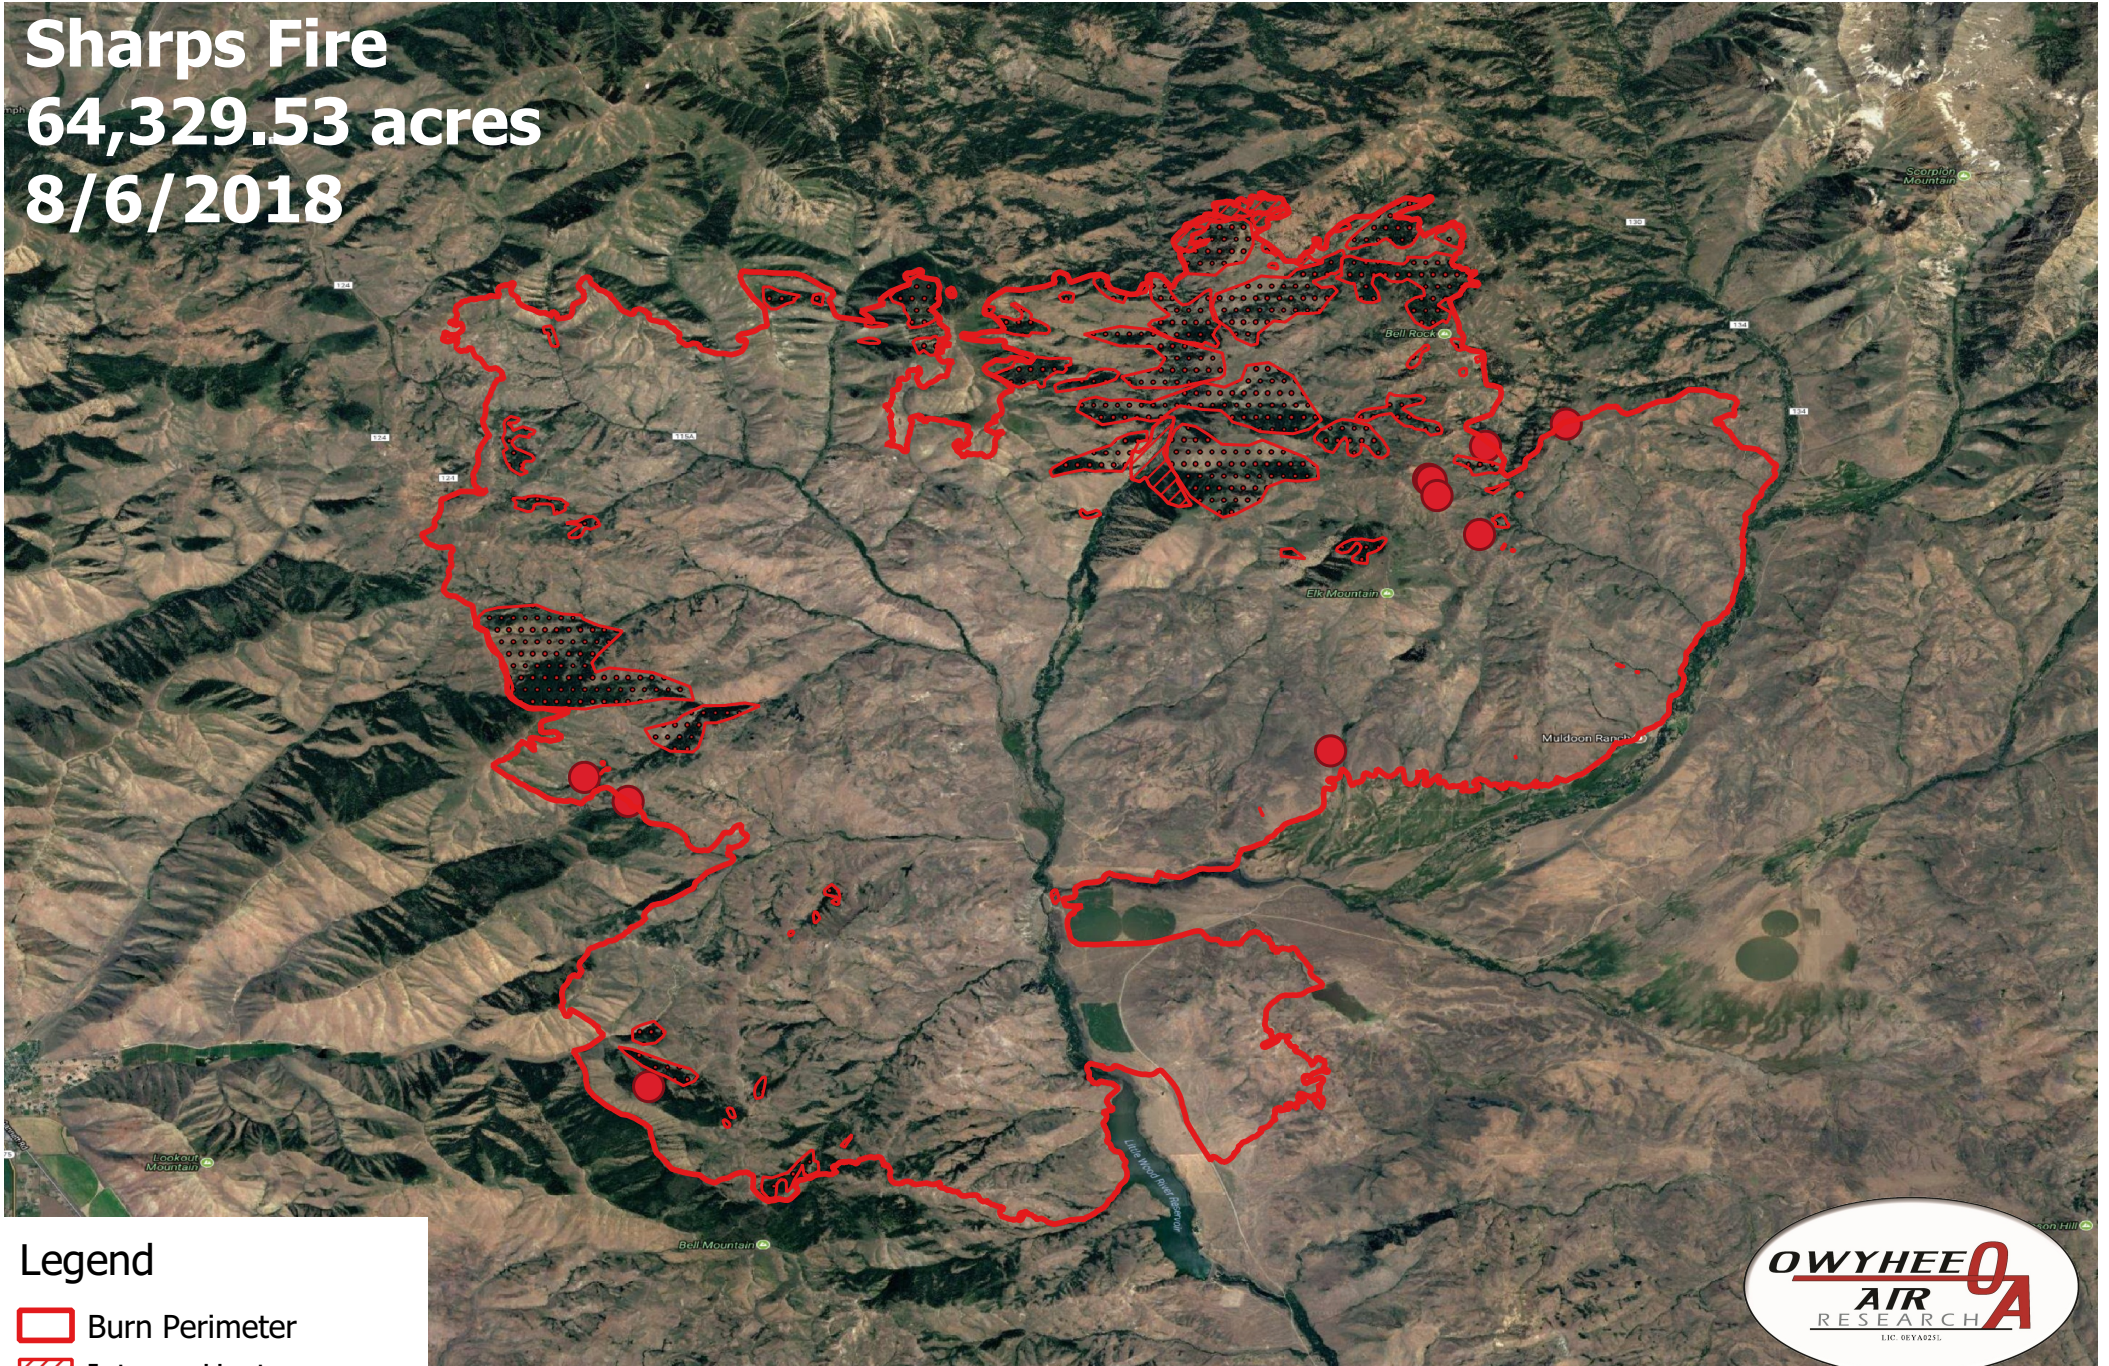

# Sharps Fire

64,329.53 acres  
8/6/2018

## Legend

-  Burn Perimeter
-  Intense Heat
-  Scattered Heat
-  Isolated Heat

Projection: WGS84  
Produced by Owyhee Air Research  
dmelody@owyheeair.com (208) 442-5405

2.5 0 2.5 5 7.5 10 km