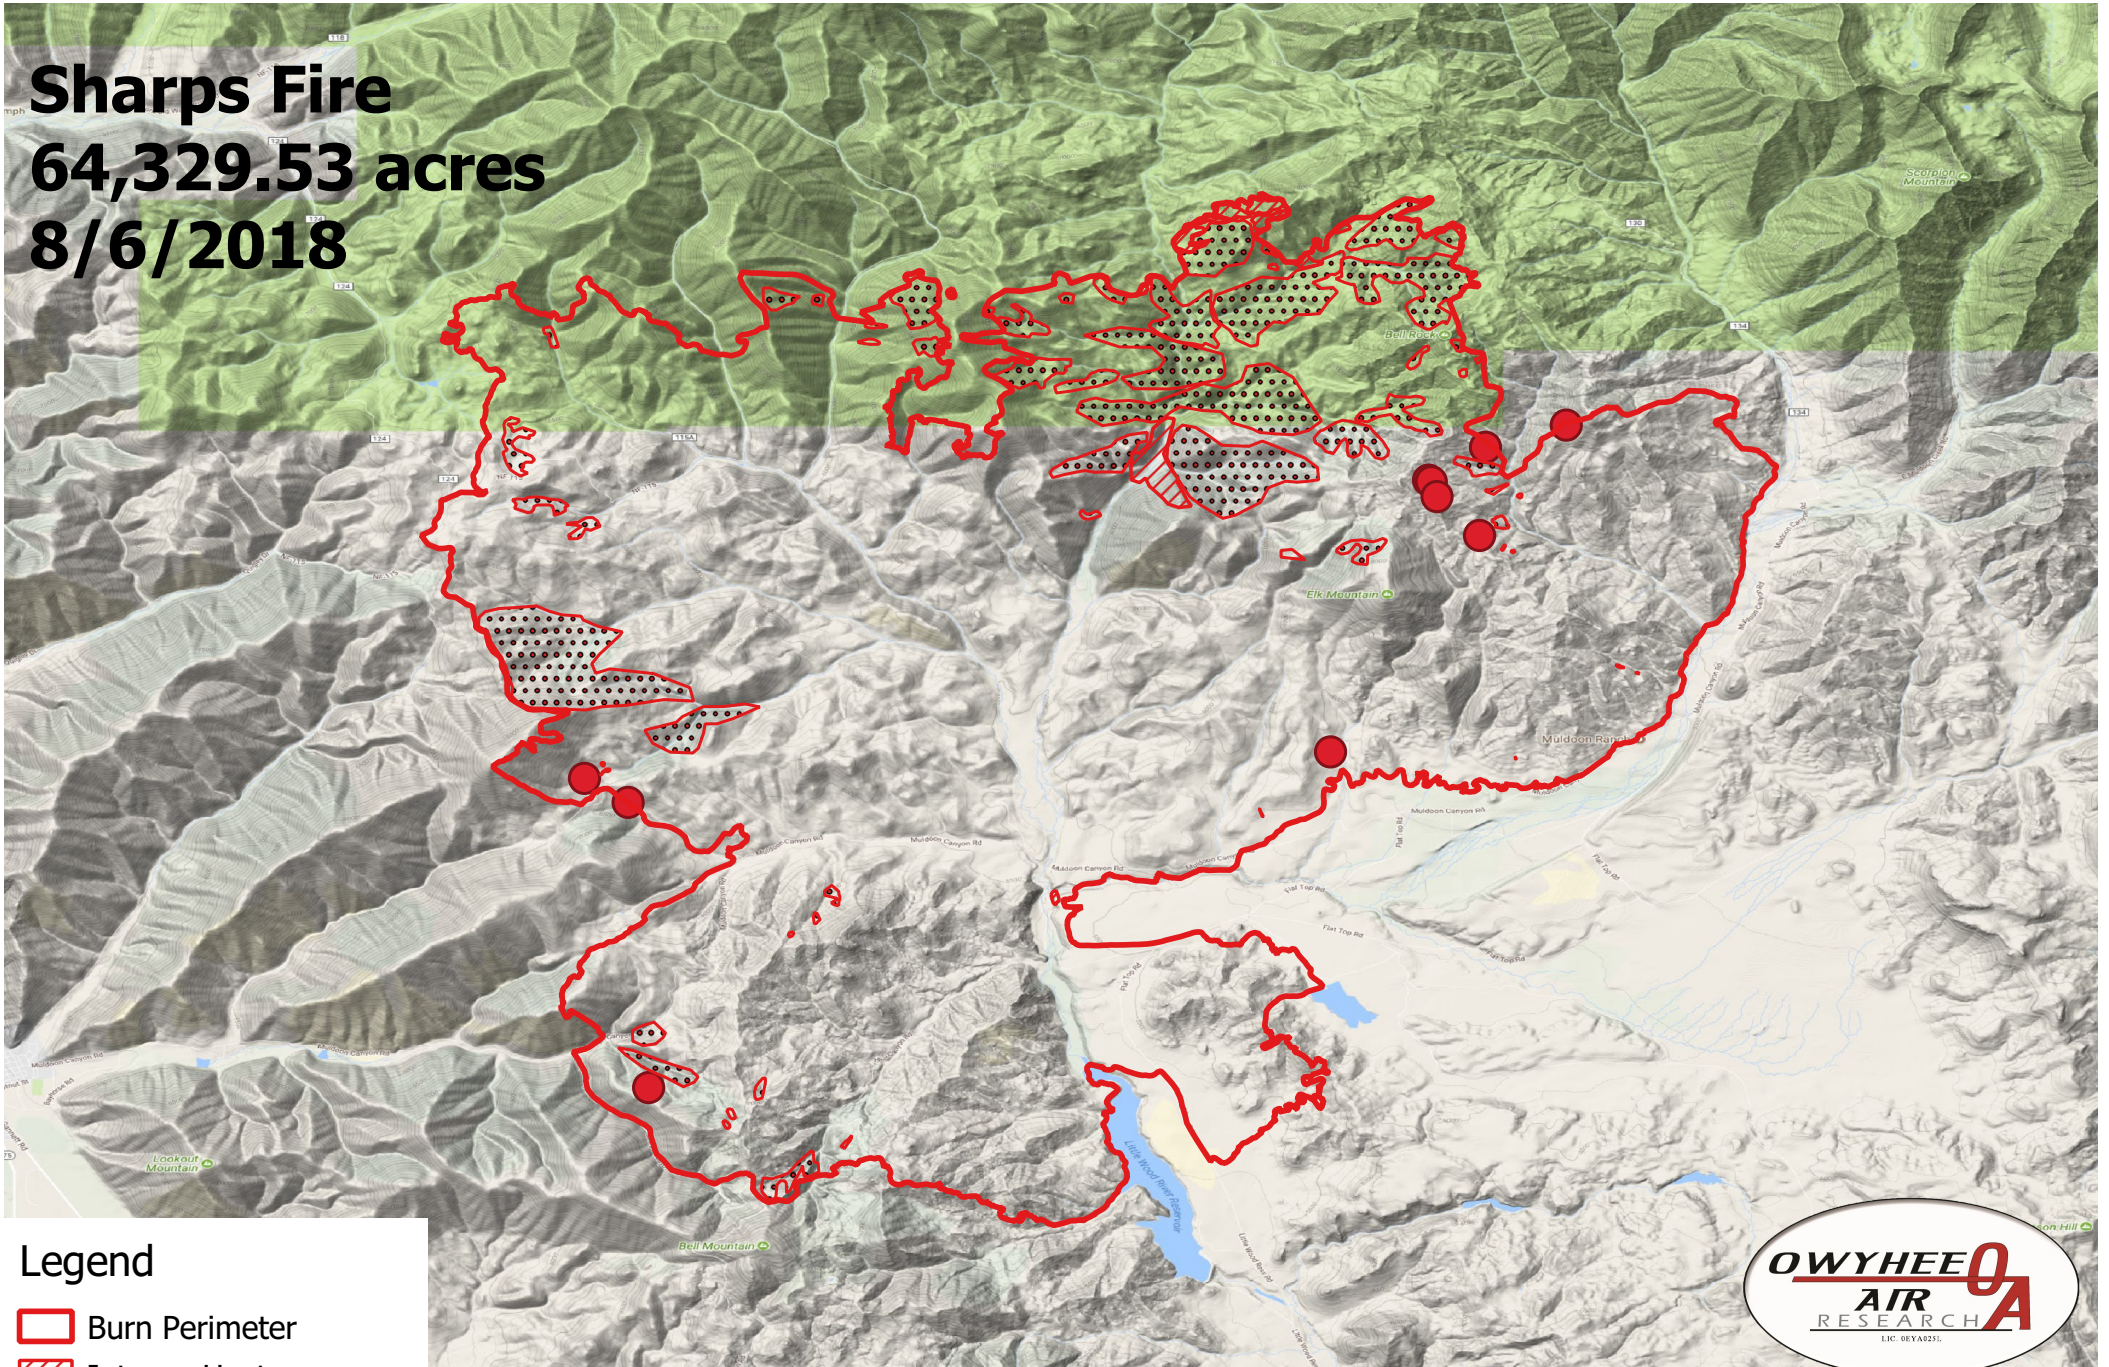

Sharps Fire

64,329.53 acres
8/6/2018

Legend

-  Burn Perimeter
-  Intense Heat
-  Scattered Heat
-  Isolated Heat

Projection: WGS84
Produced by Owyhee Air Research
dmelody@owyheeair.com (208) 442-5405

2.5 0 2.5 5 7.5 10 km