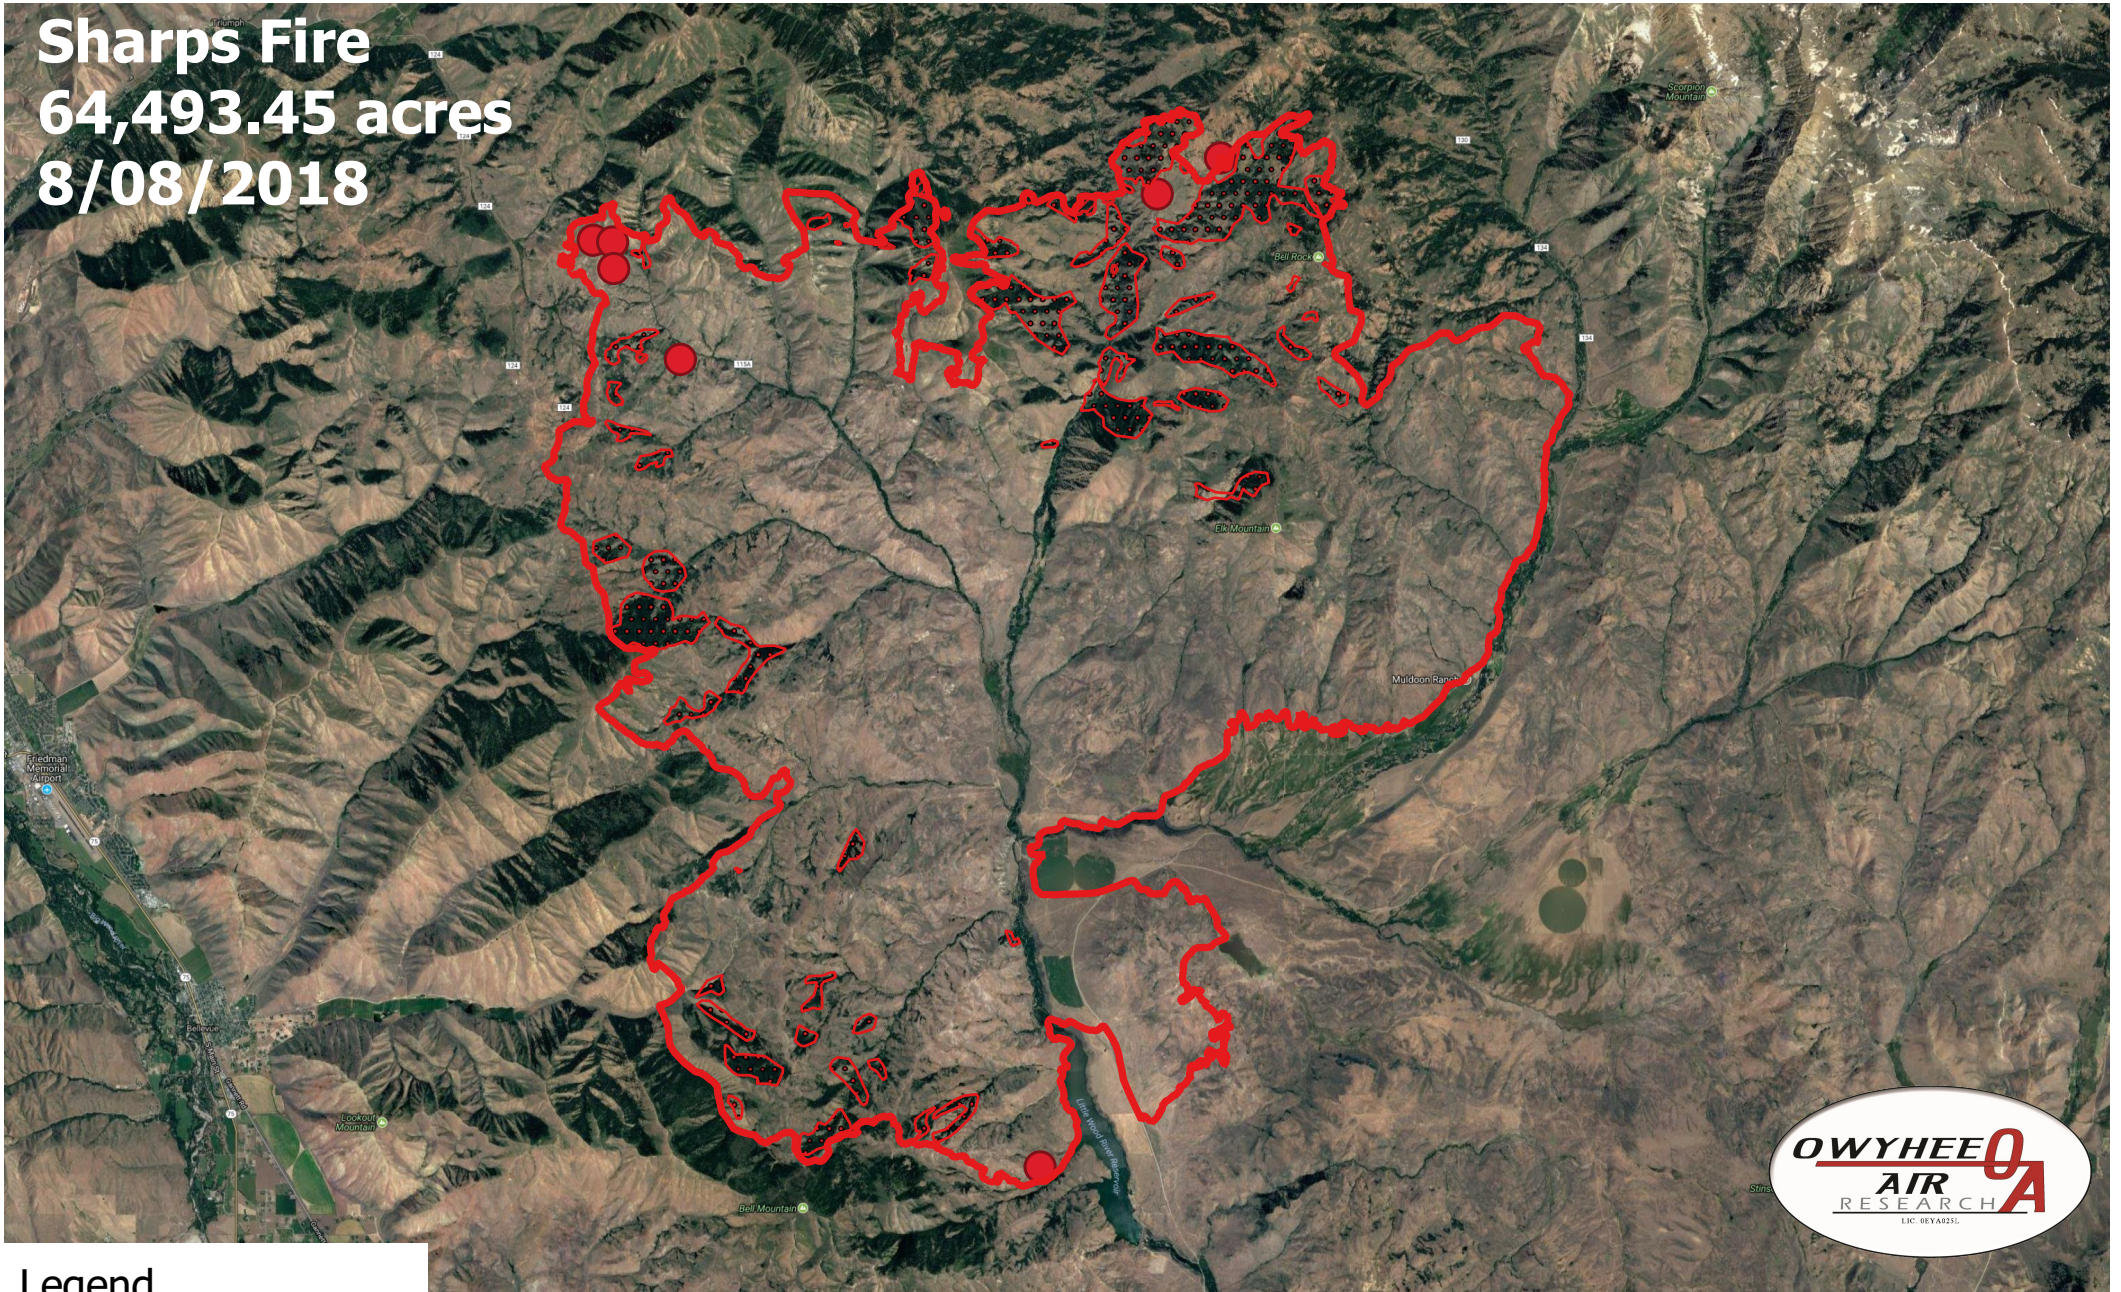

Sharps Fire

64,493.45 acres
8/08/2018

Legend

-  Burn Perimeter
-  Intense Heat
-  Scattered Heat
-  Isolated Heat

Projection: WGS84
Scale: 1:210,000
Produced by Owyhee Air Research
dmelody@owyheear.com (208) 442-5405

2.5 0 2.5 5 7.5 10 km