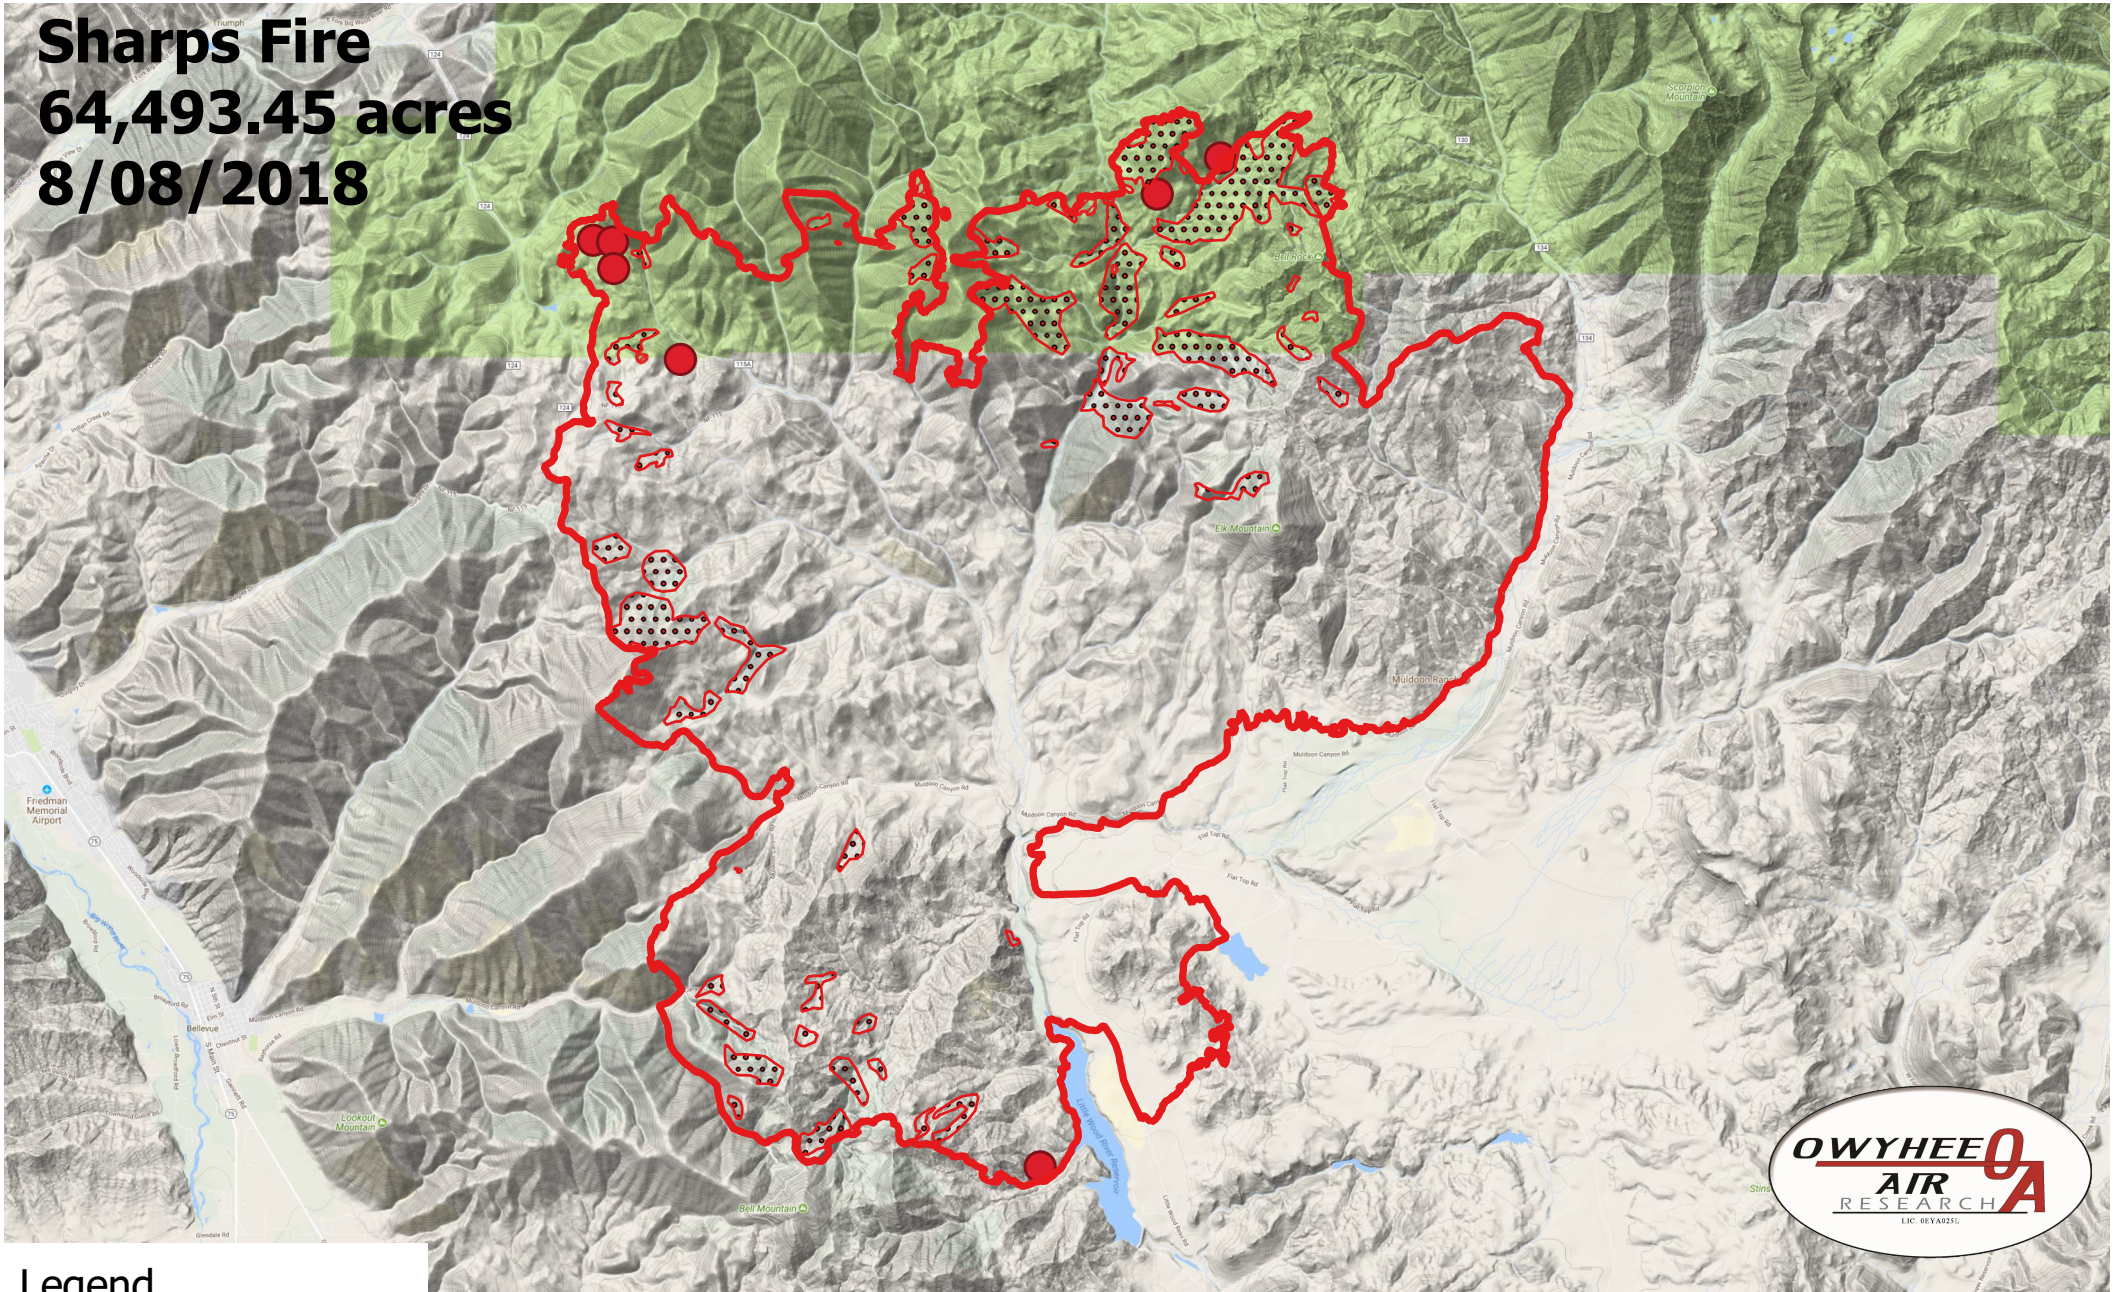

Sharps Fire

64,493.45 acres
8/08/2018

Legend

- Burn Perimeter
- Intense Heat
- Scattered Heat
- Isolated Heat

Projection: WGS84
Scale: 1:210,000
Produced by Owyhee Air Research
dmelody@owyheear.com (208) 442-5405