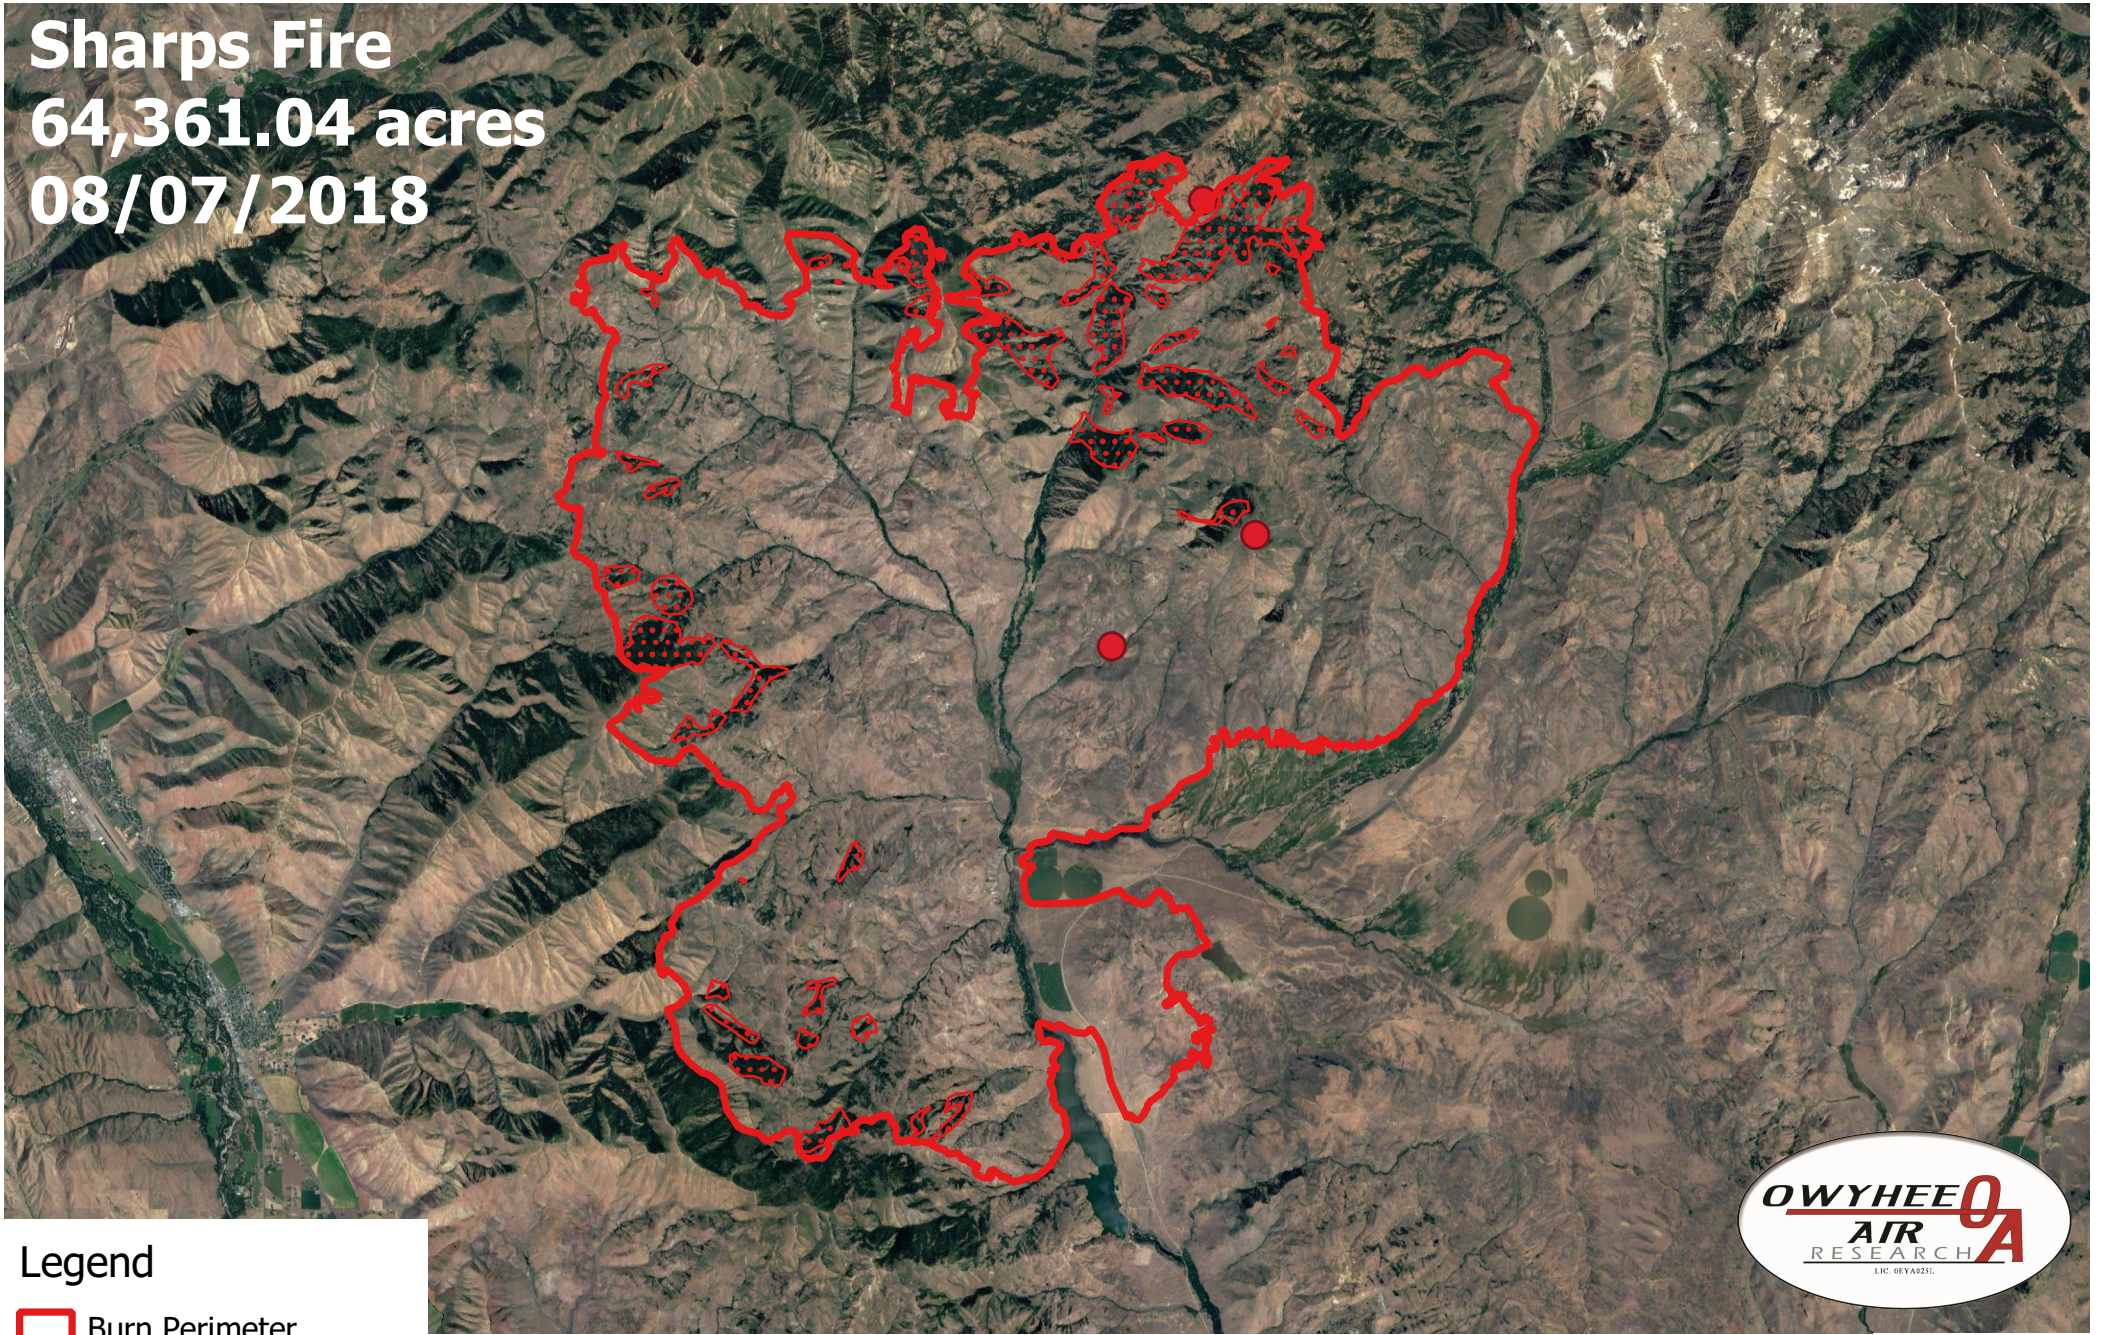

# Sharps Fire

64,361.04 acres  
08/07/2018

## Legend

-  Burn Perimeter
-  Intense Heat
-  Scattered Heat
-  Isolated Heat

Projection: WGS84  
Produced by Owyhee Air Research  
dmelody@owyheear.com (208) 442-5405