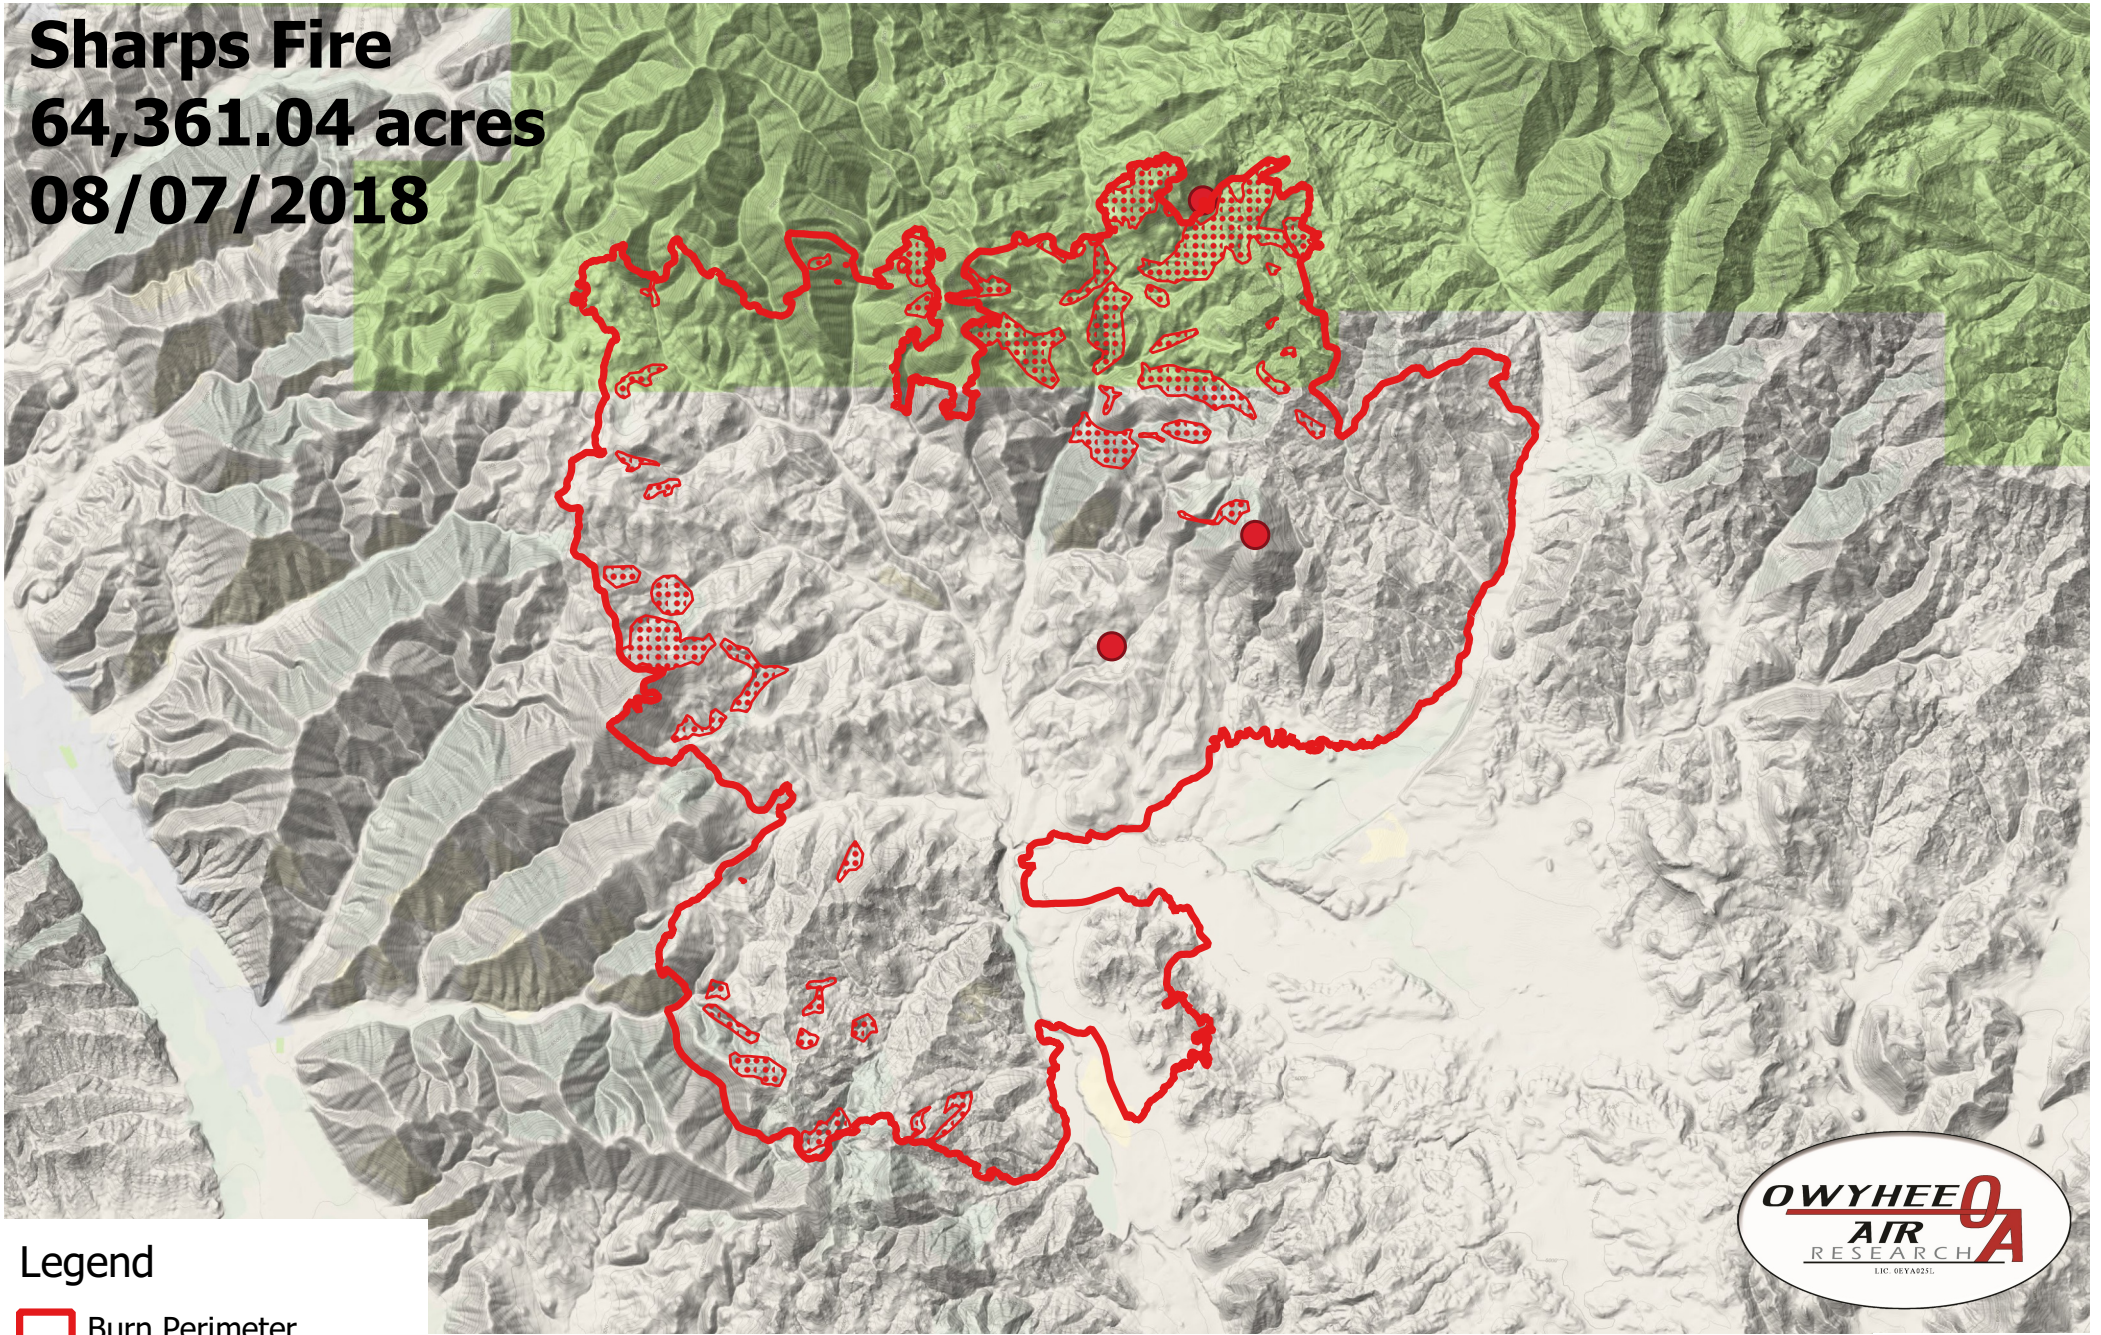

Sharps Fire

64,361.04 acres
08/07/2018

Legend

-  Burn Perimeter
-  Intense Heat
-  Scattered Heat
-  Isolated Heat

Projection: WGS84
Produced by Owyhee Air Research
dmelody@owyheeair.com (208) 442-5405