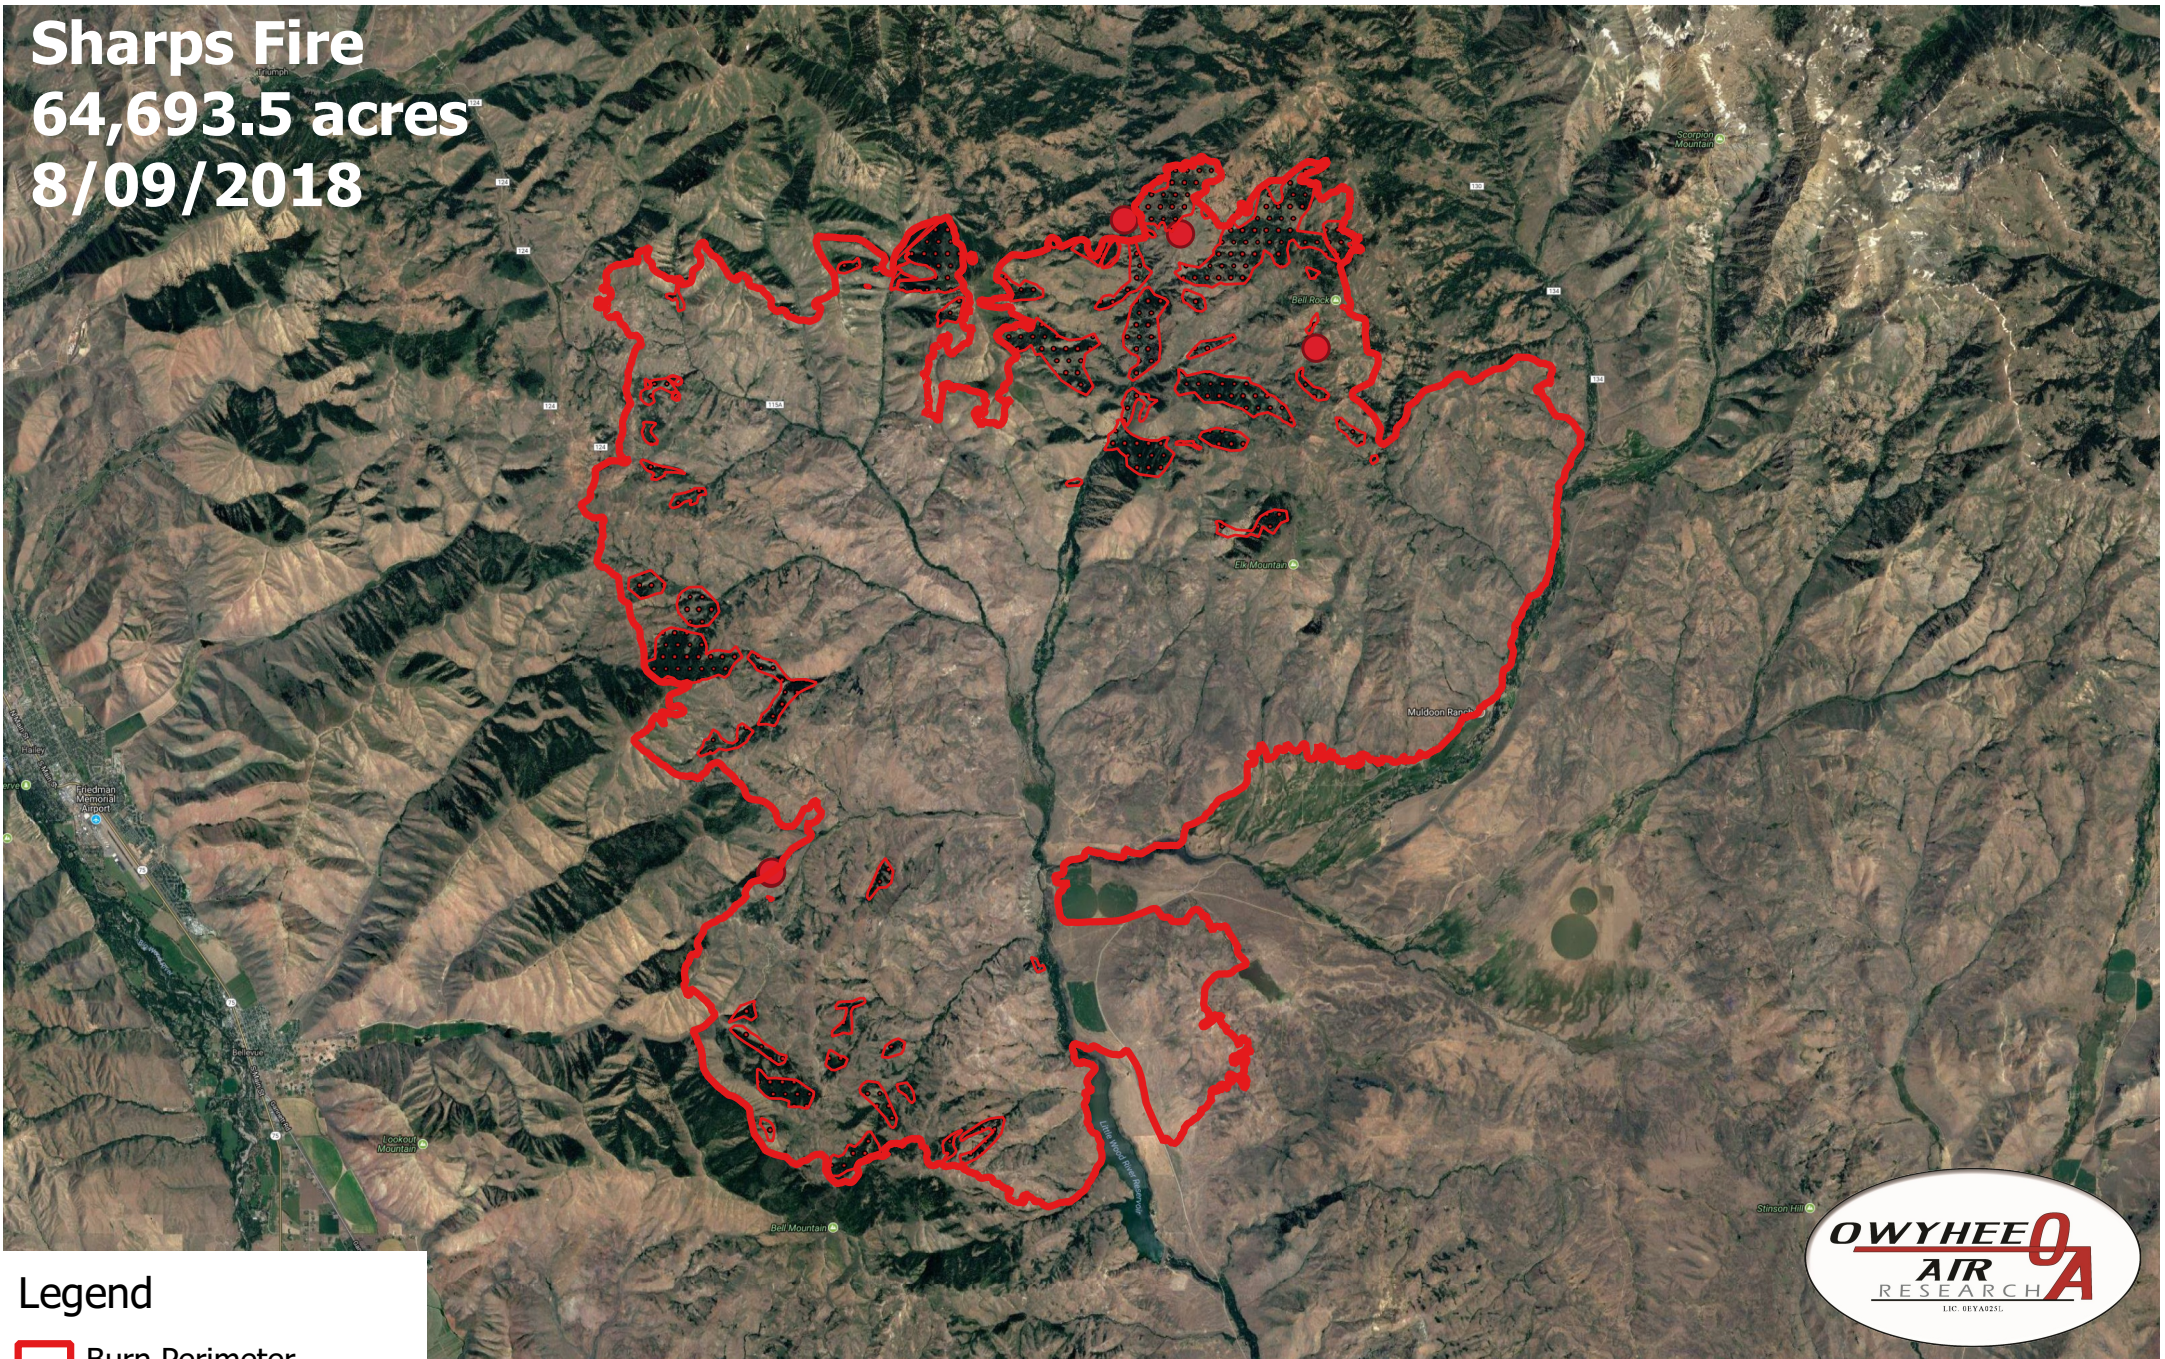

Sharps Fire

64,693.5 acres
8/09/2018

- ### Legend
- Burn Perimeter
 - Intense Heat
 - Scattered Heat
 - Isolated Heat

Projection: WGS84
Scale: 1:215,000
Produced by Owyhee Air Research
dmelody@owyheeair.com (208) 442-5405