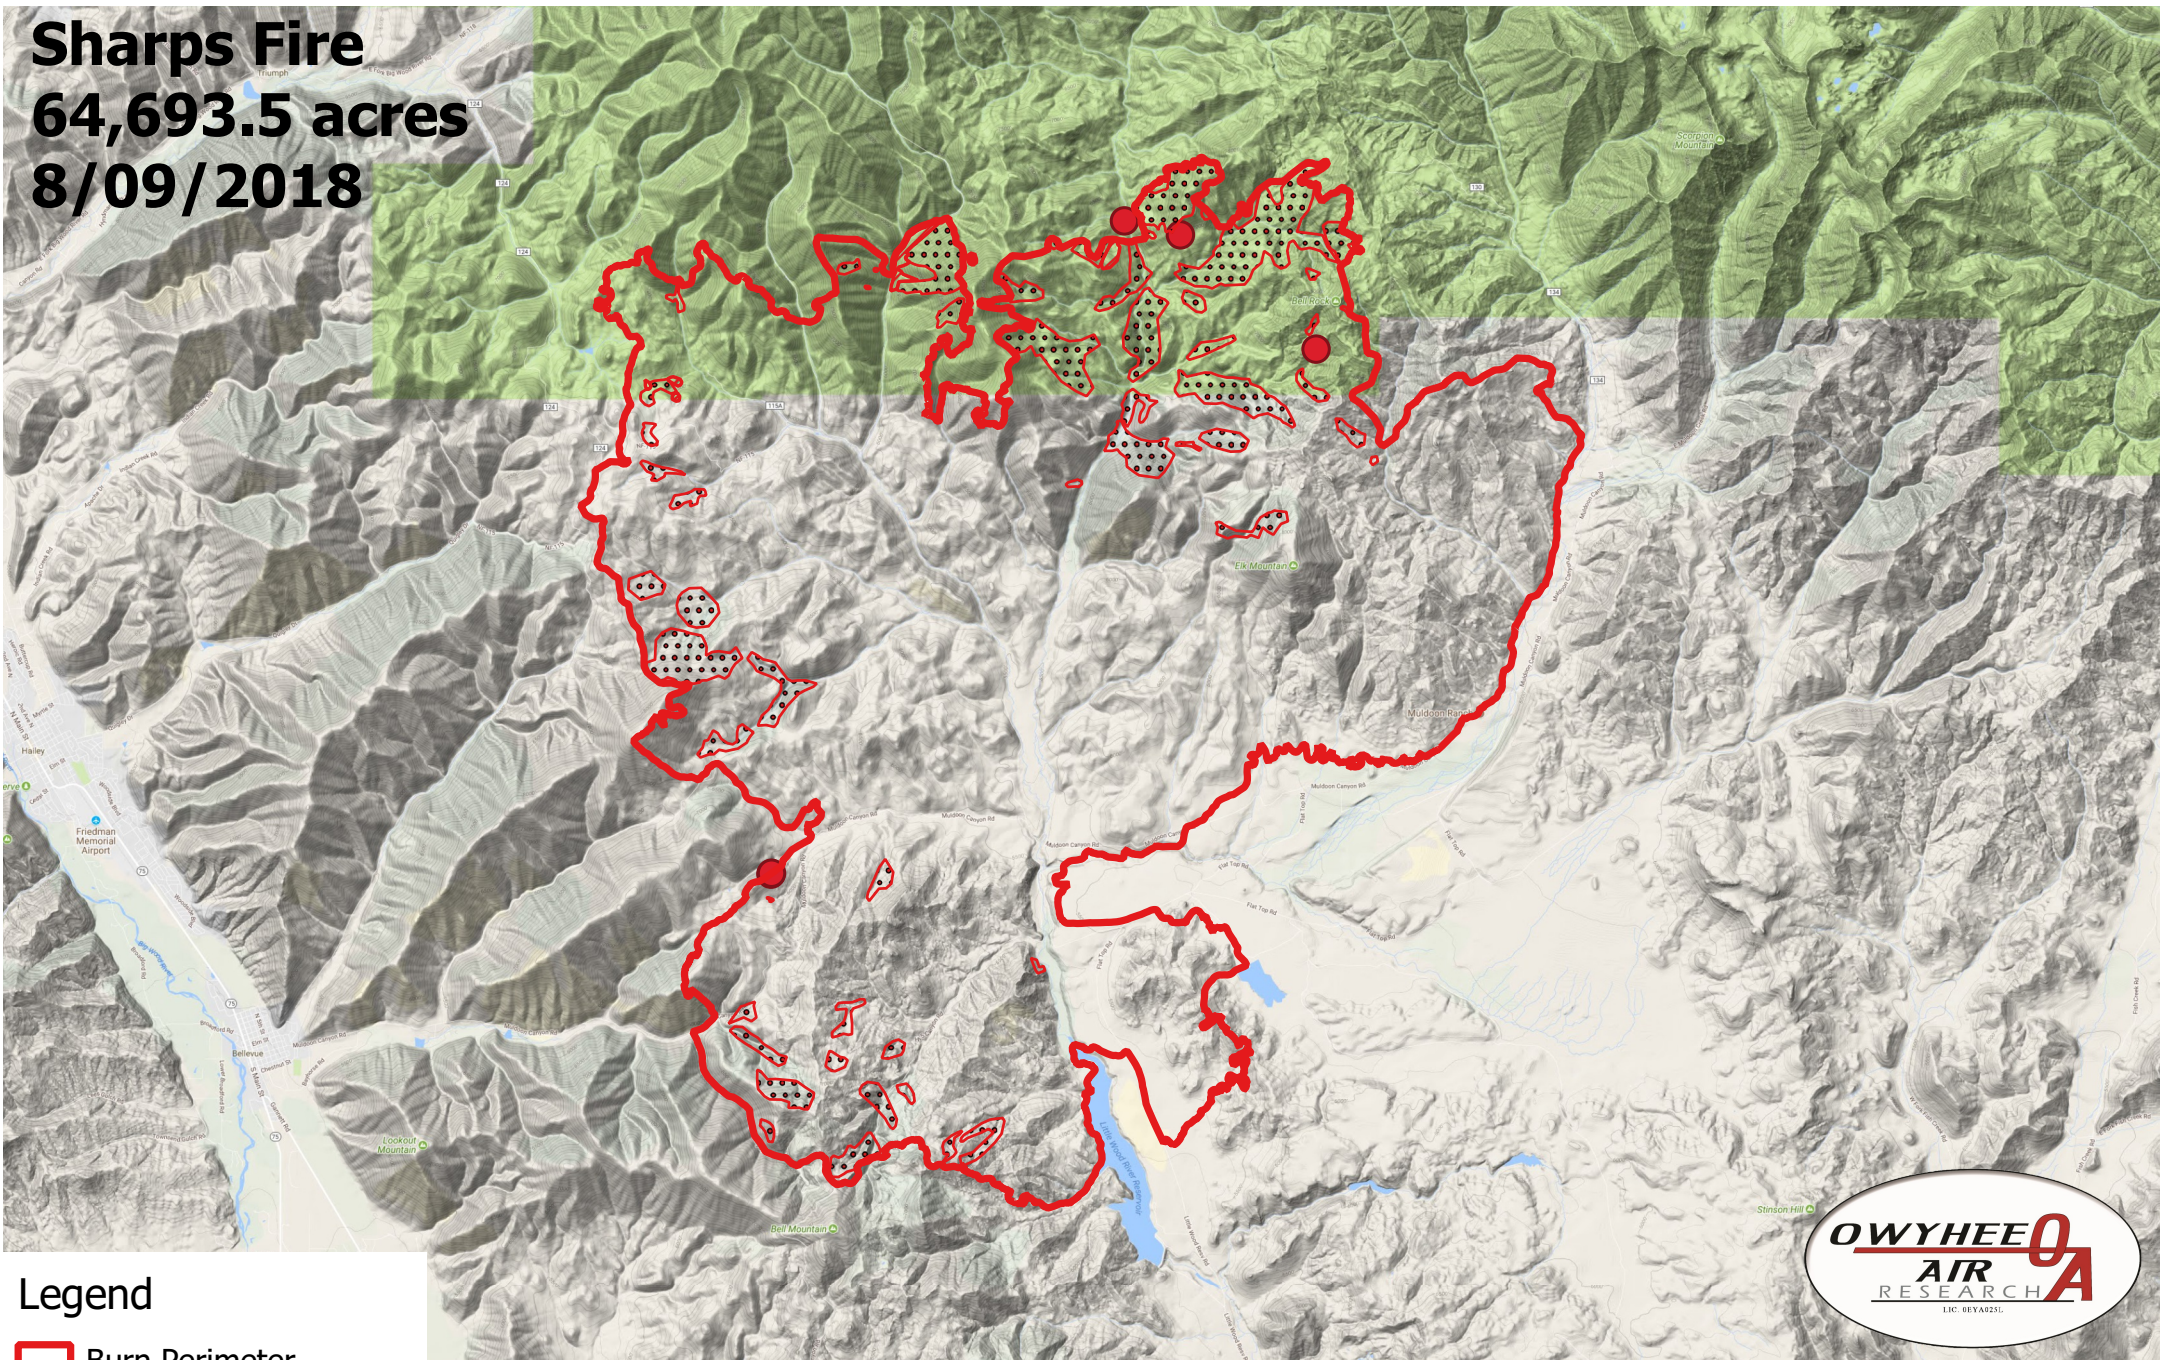

# Sharps Fire

64,693.5 acres  
8/09/2018

## Legend

-  Burn Perimeter
-  Intense Heat
-  Scattered Heat
-  Isolated Heat

Projection: WGS84  
Scale: 1:215,000  
Produced by Owyhee Air Research  
dmelody@owyheear.com (208) 442-5405