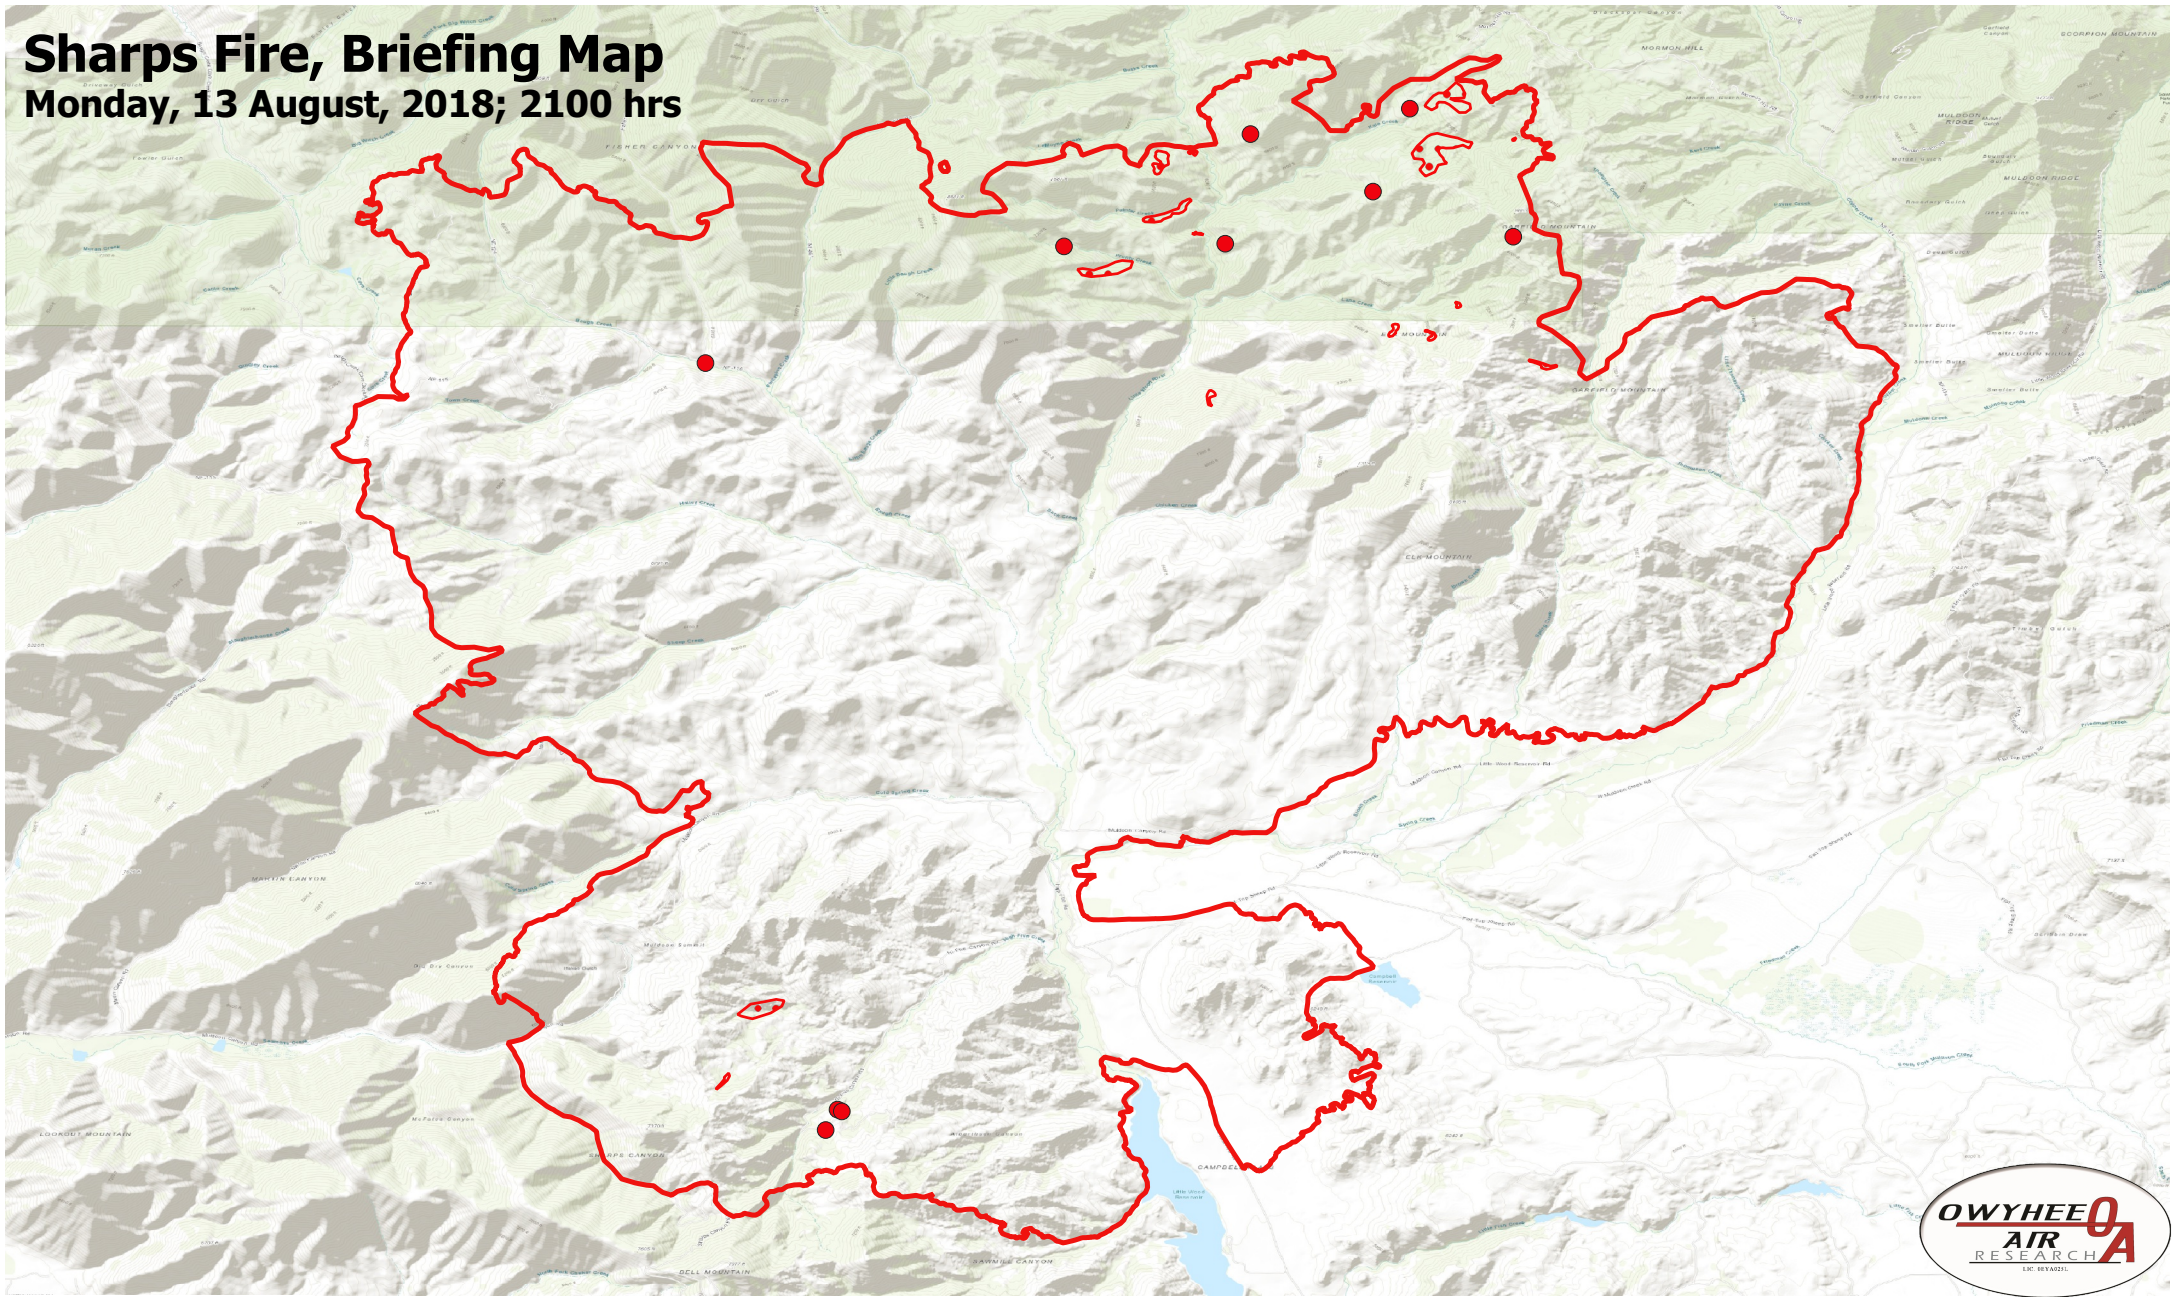

Sharps Fire, Briefing Map

Monday, 13 August, 2018; 2100 hrs

Legend

- Burn Perimeter
- Scattered Heat
- Isolated Heat

Projection: WGS 84
Scale: 1:65,000
Produced by Owyhee Air Research, Inc.
dmelody@owyheeair.com (208)442-5405