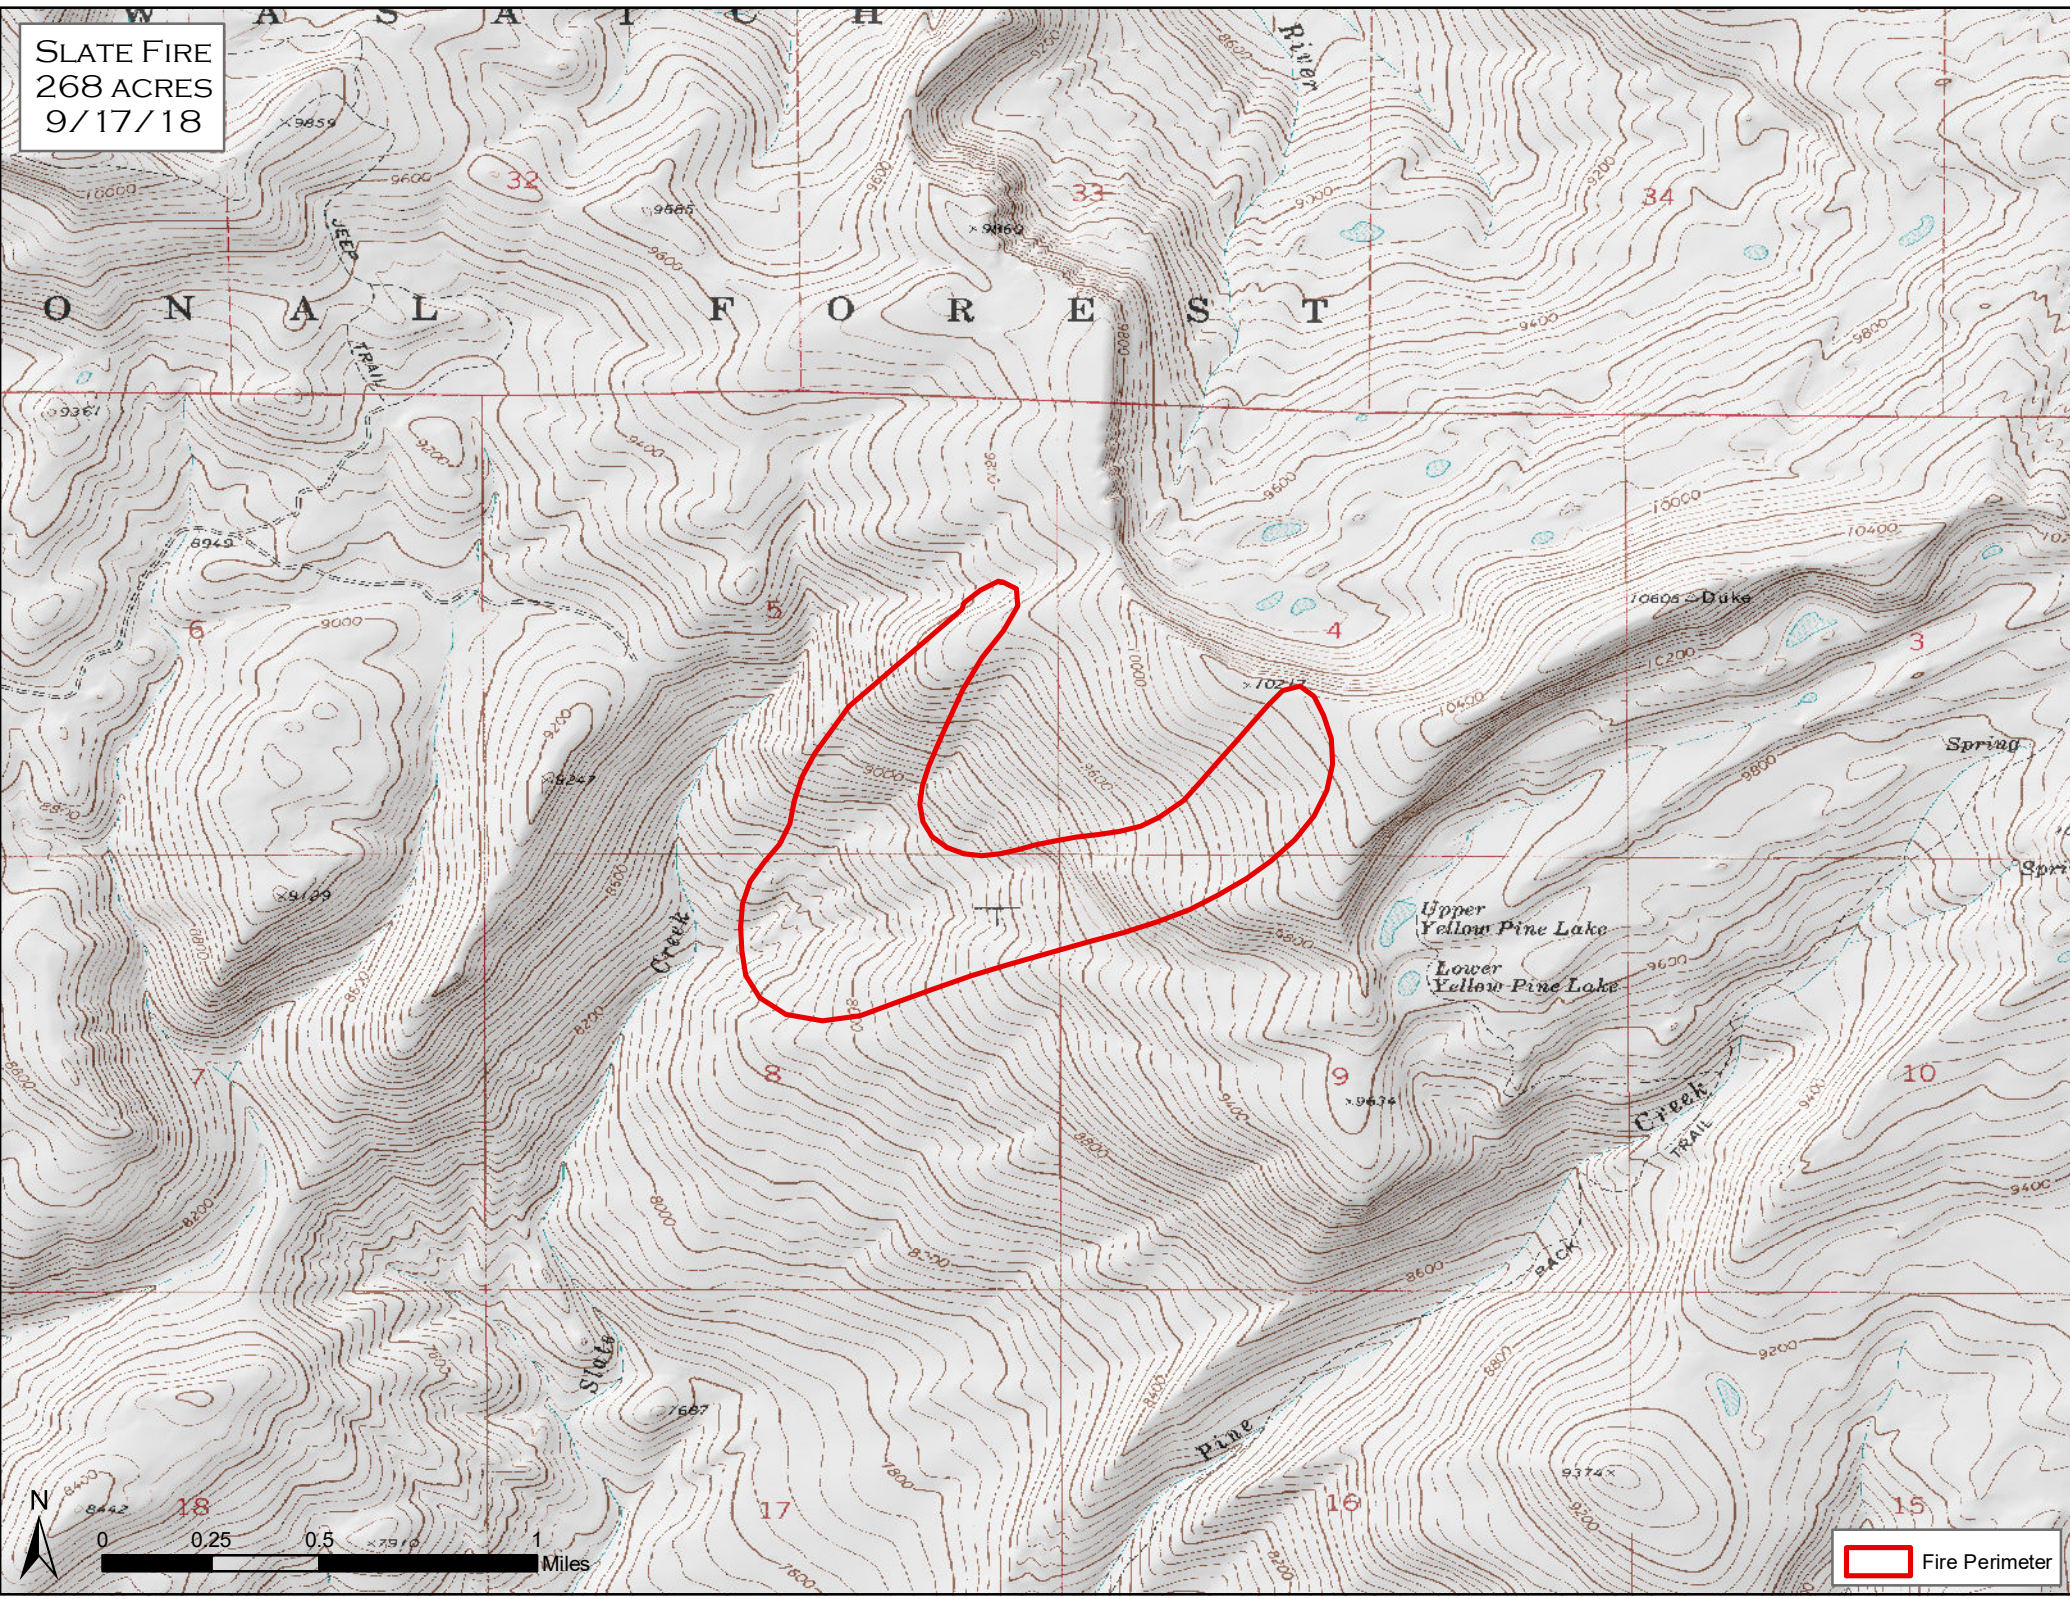

SLATE FIRE
268 ACRES
9/17/18

Fire Perimeter