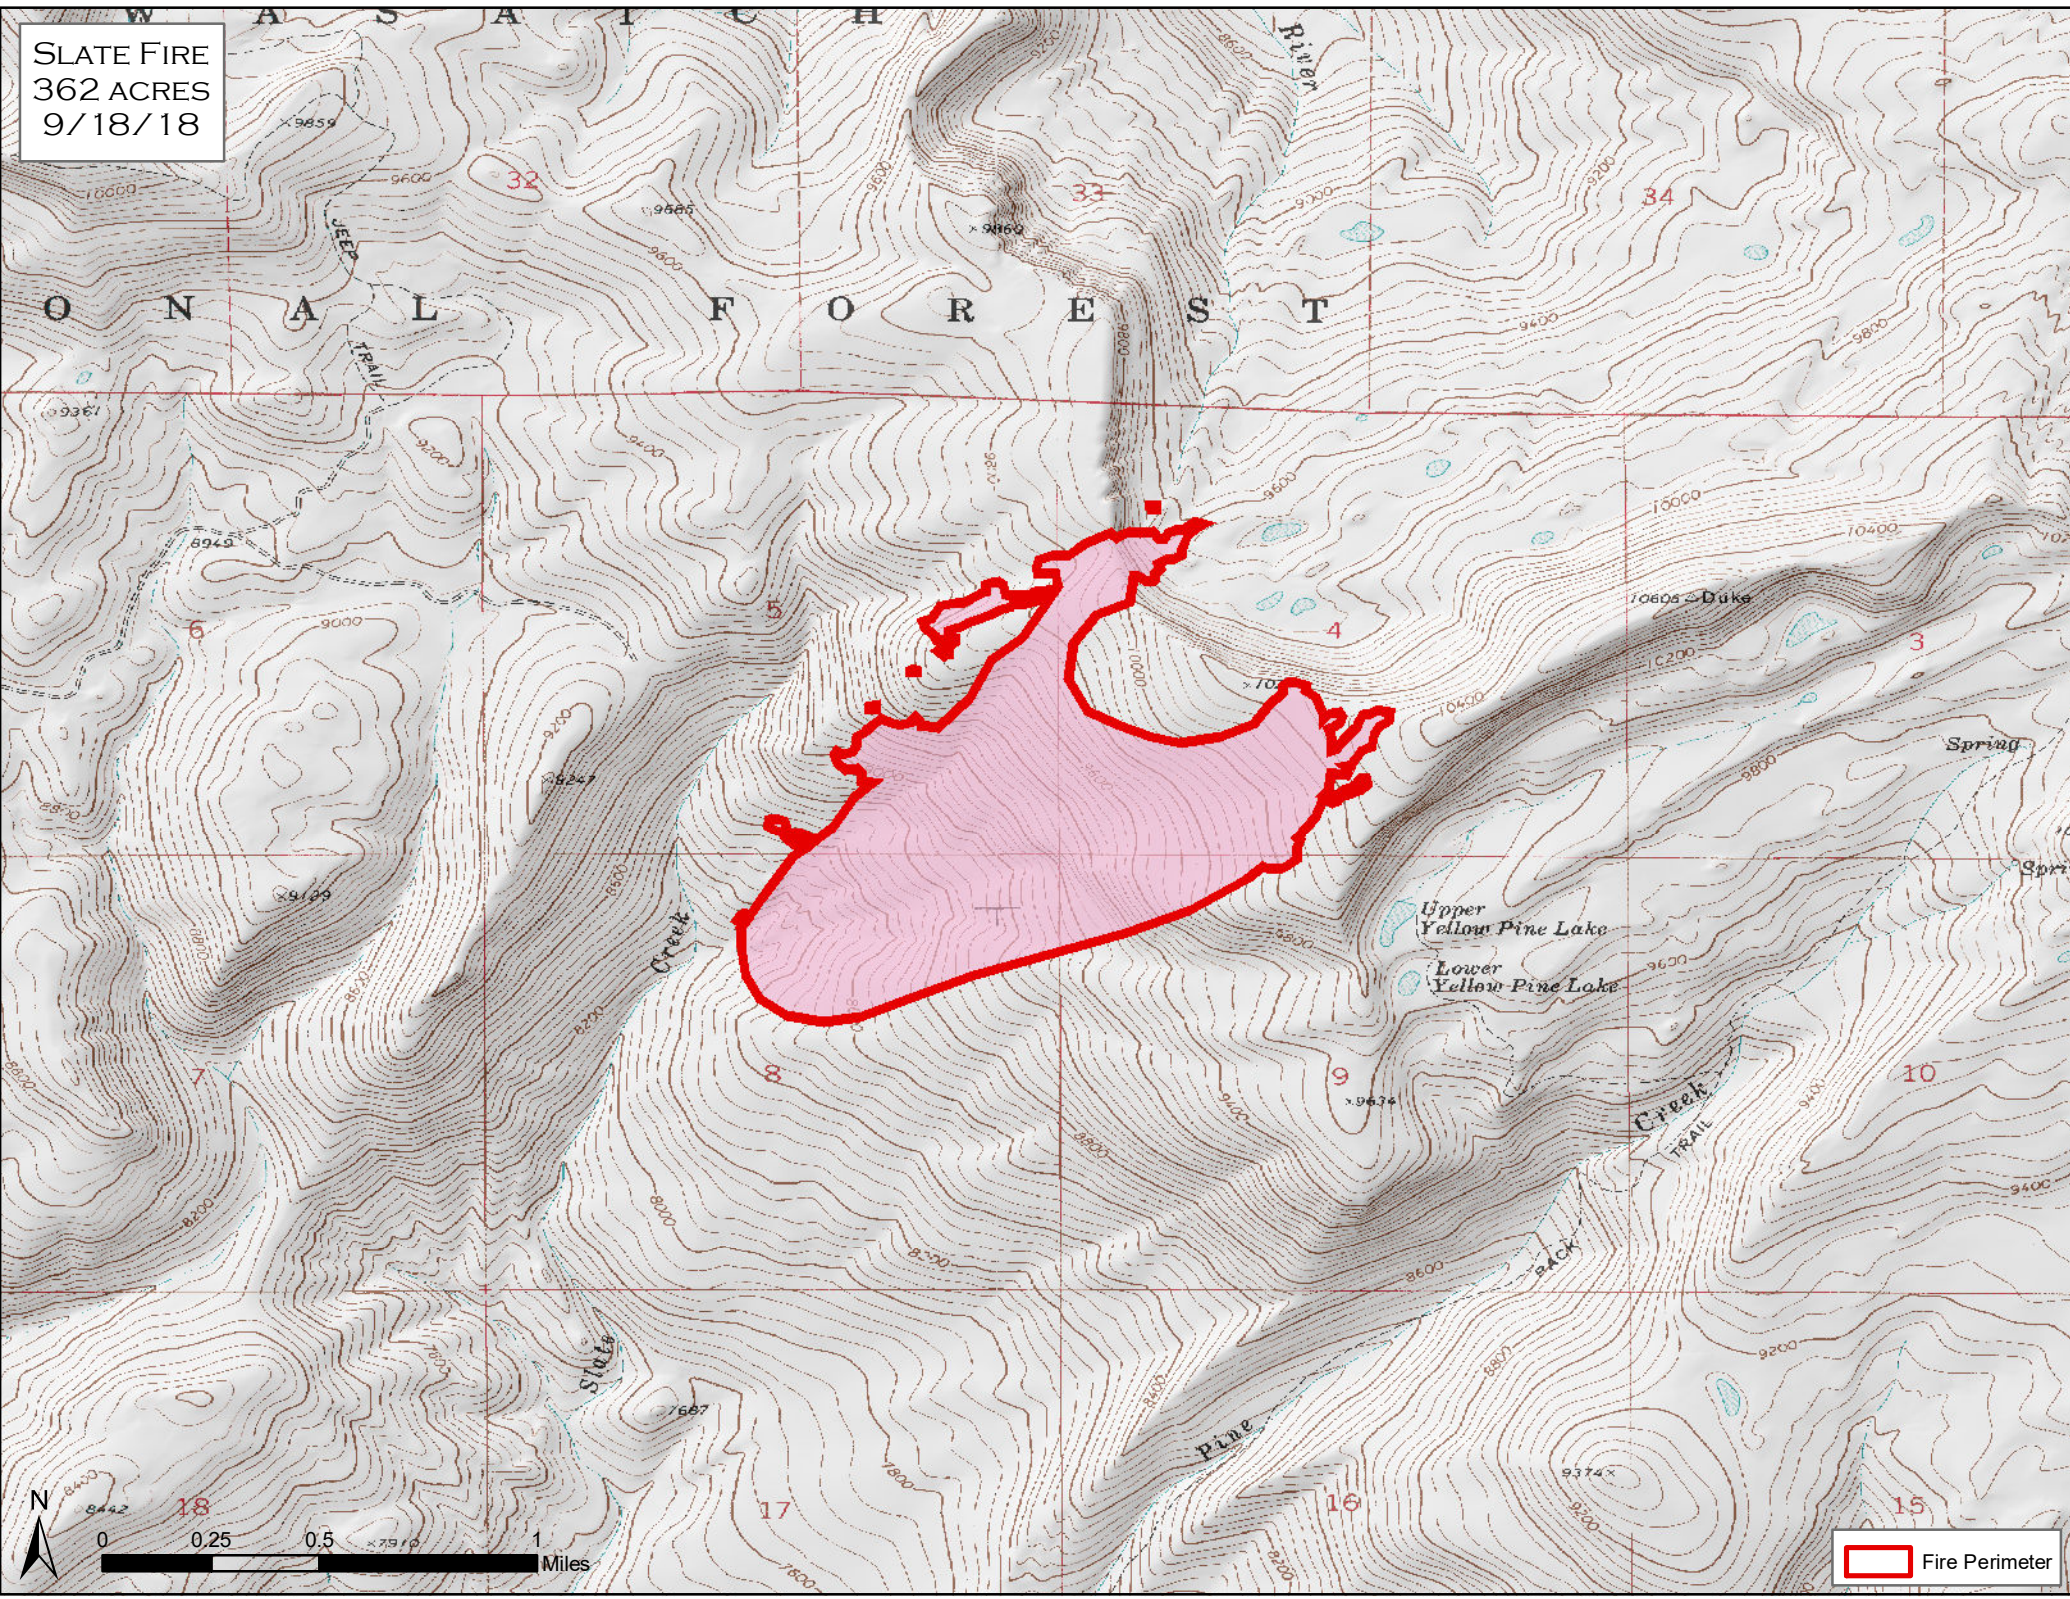

SLATE FIRE
362 ACRES
9/18/18

Fire Perimeter