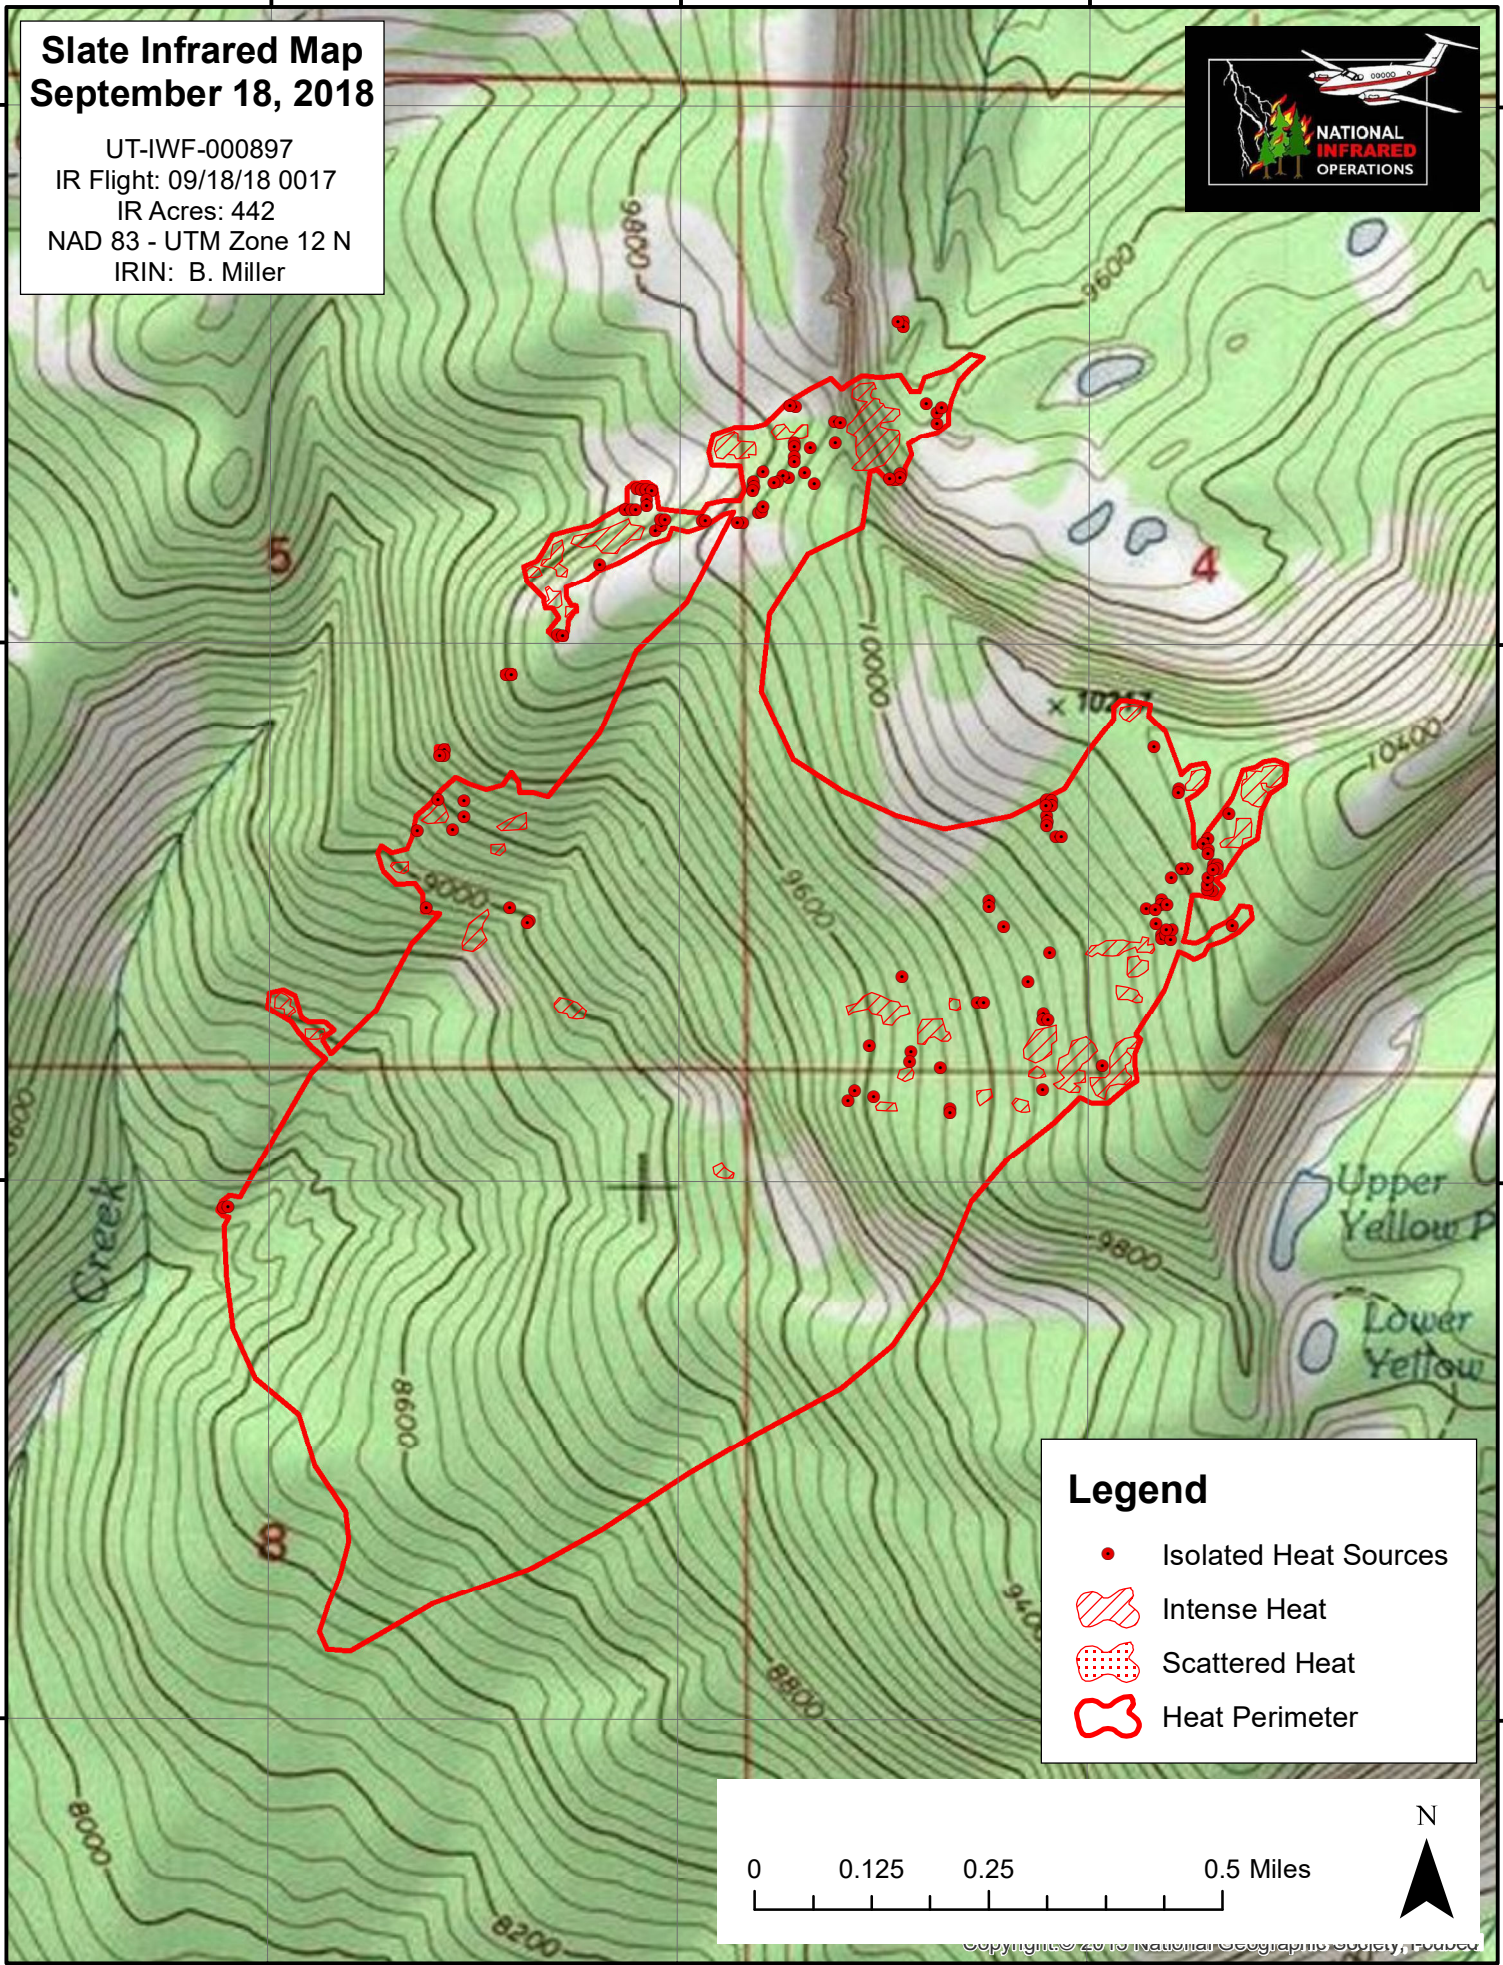

# Slate Infrared Map September 18, 2018

UT-IWF-000897  
IR Flight: 09/18/18 0017  
IR Acres: 442  
NAD 83 - UTM Zone 12 N  
IRIN: B. Miller

### Legend

- Isolated Heat Sources
- ▨ Intense Heat
- ▤ Scattered Heat
- ⬮ Heat Perimeter