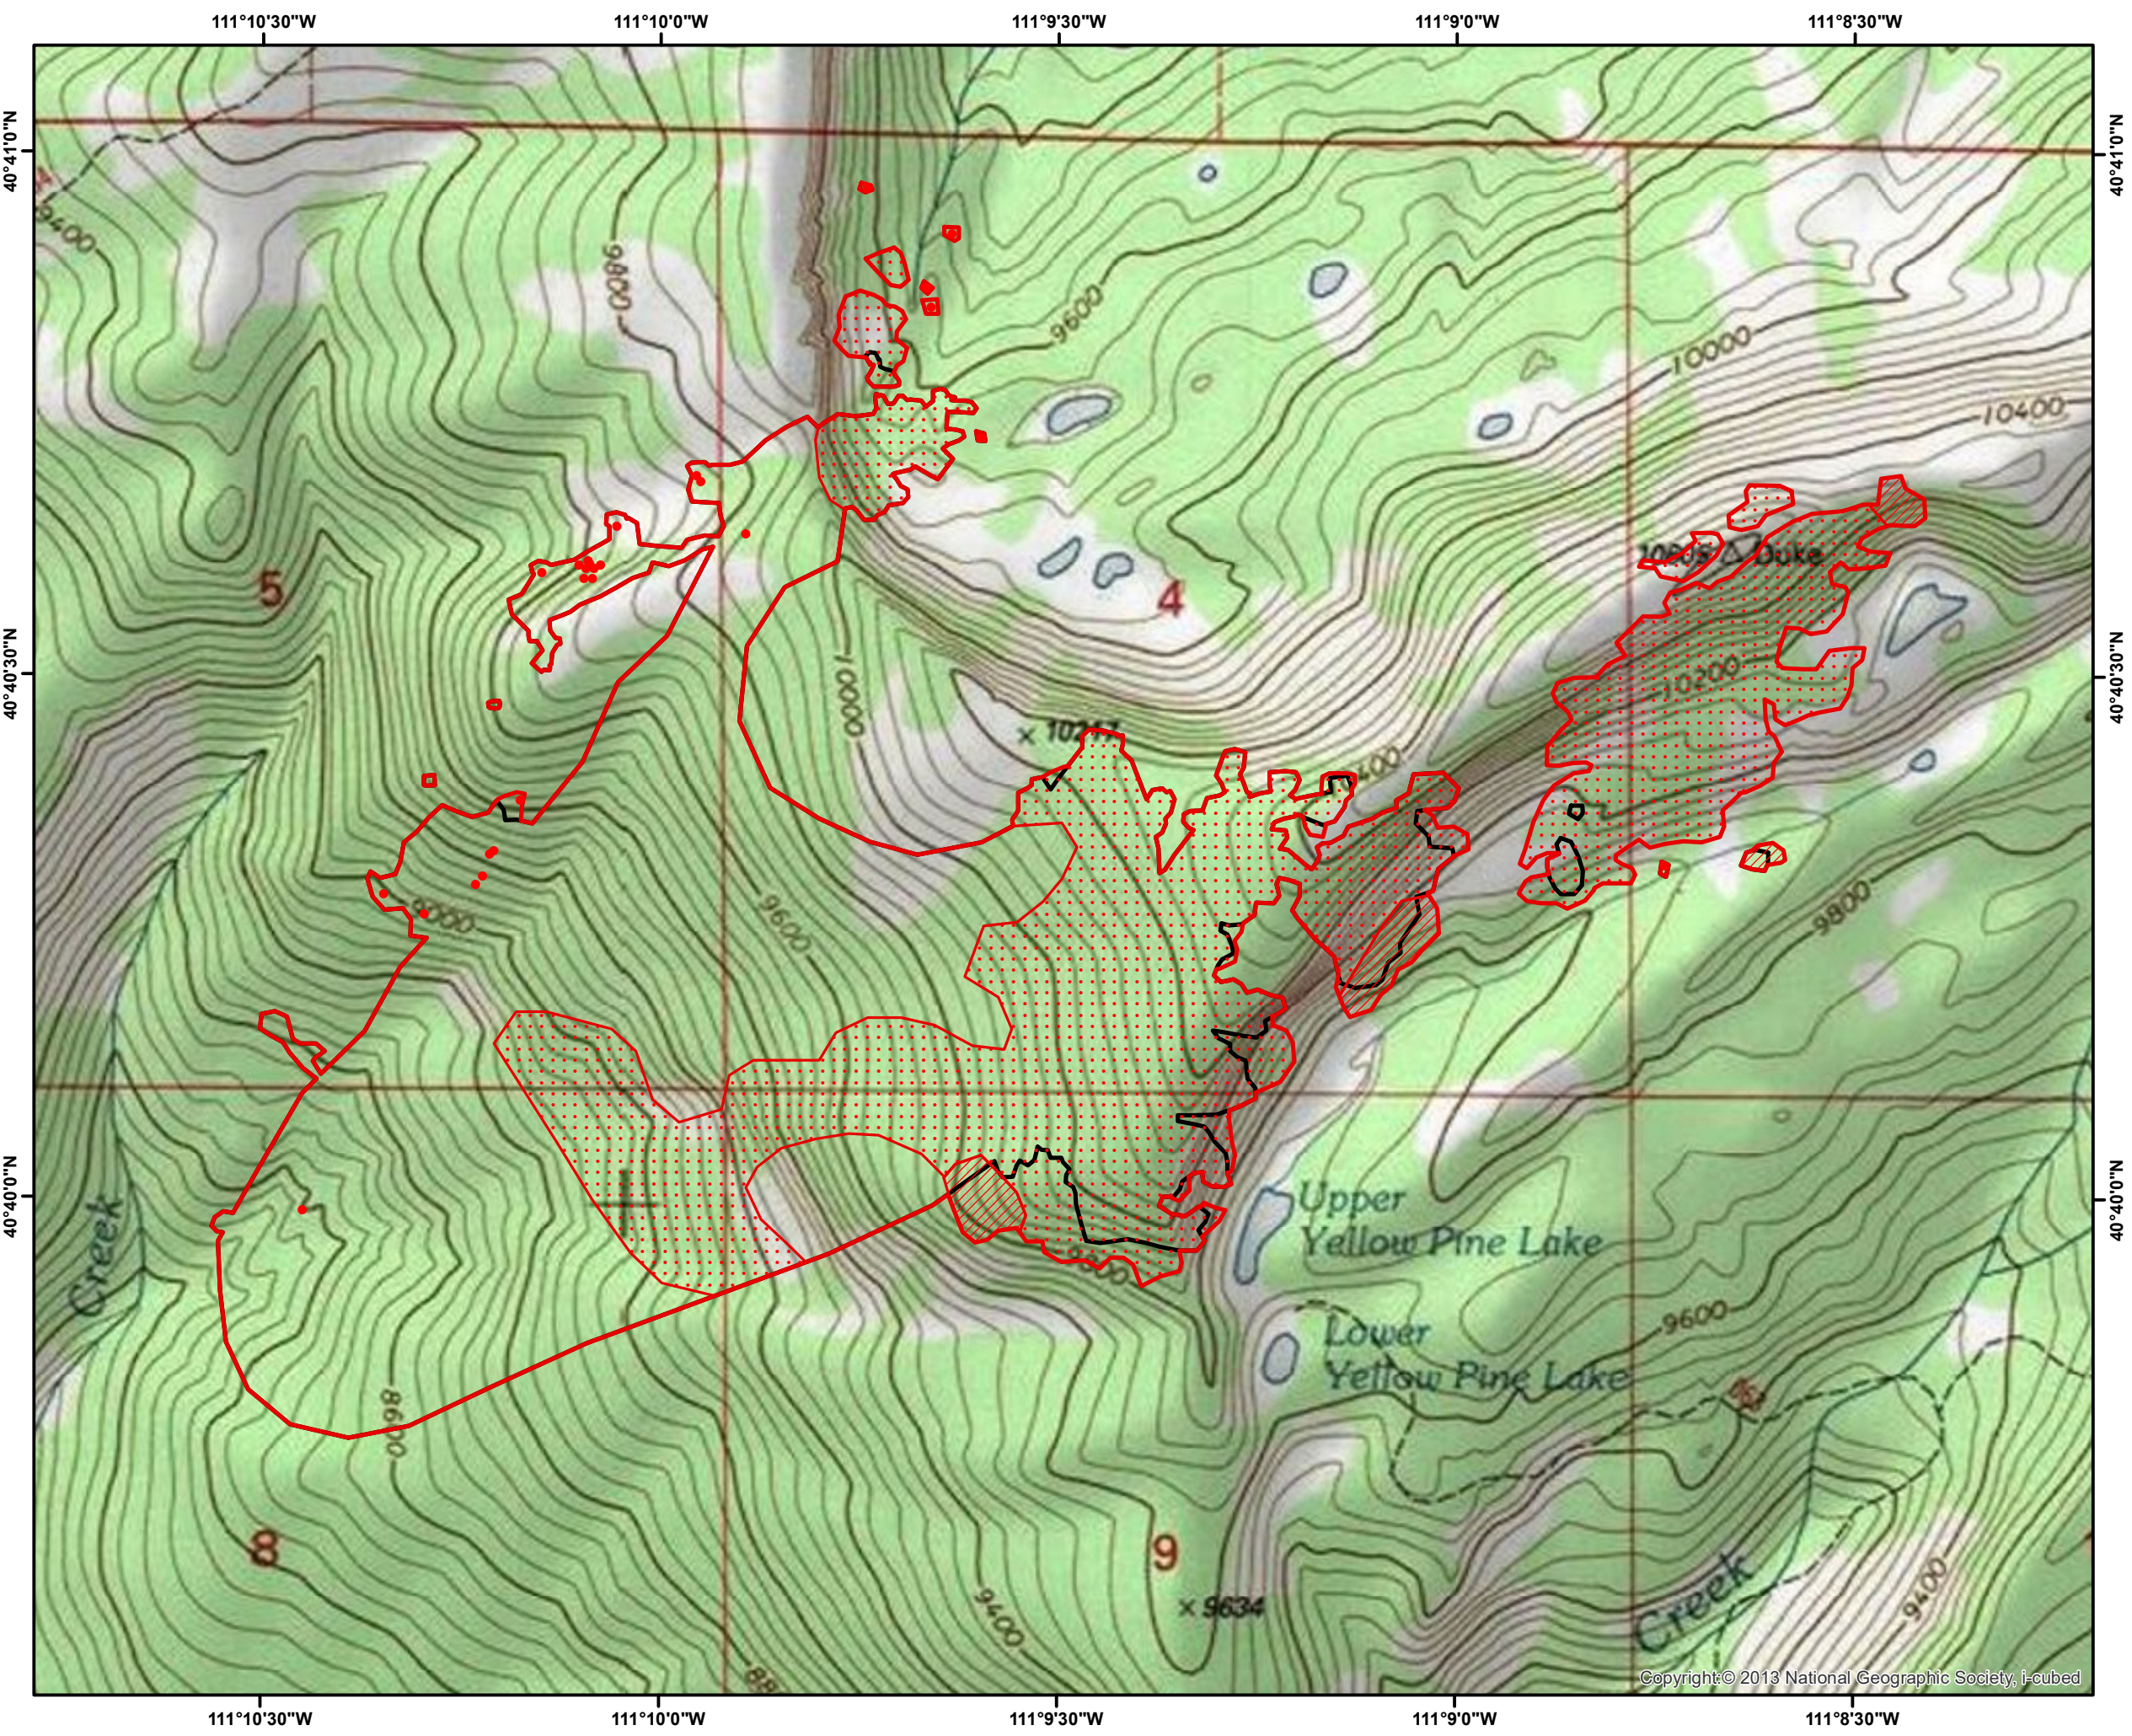

# Slate

## UT-UWF-000897 Infrared Heat Sources

- Heat Perimeter
- Intense Heat
- Scattered Heat
- Isolated Heat Sources
- Previous Heat Perimeter

NAD 1983 UTM Zone 12

IR Interpreter: Buck Buchanan  
Interpreted Acres: 498  
Date: 09/21/2018  
Time Imagery Received: 2303 hrs. MDT

Copyright © 2013 National Geographic Society, i-cubed