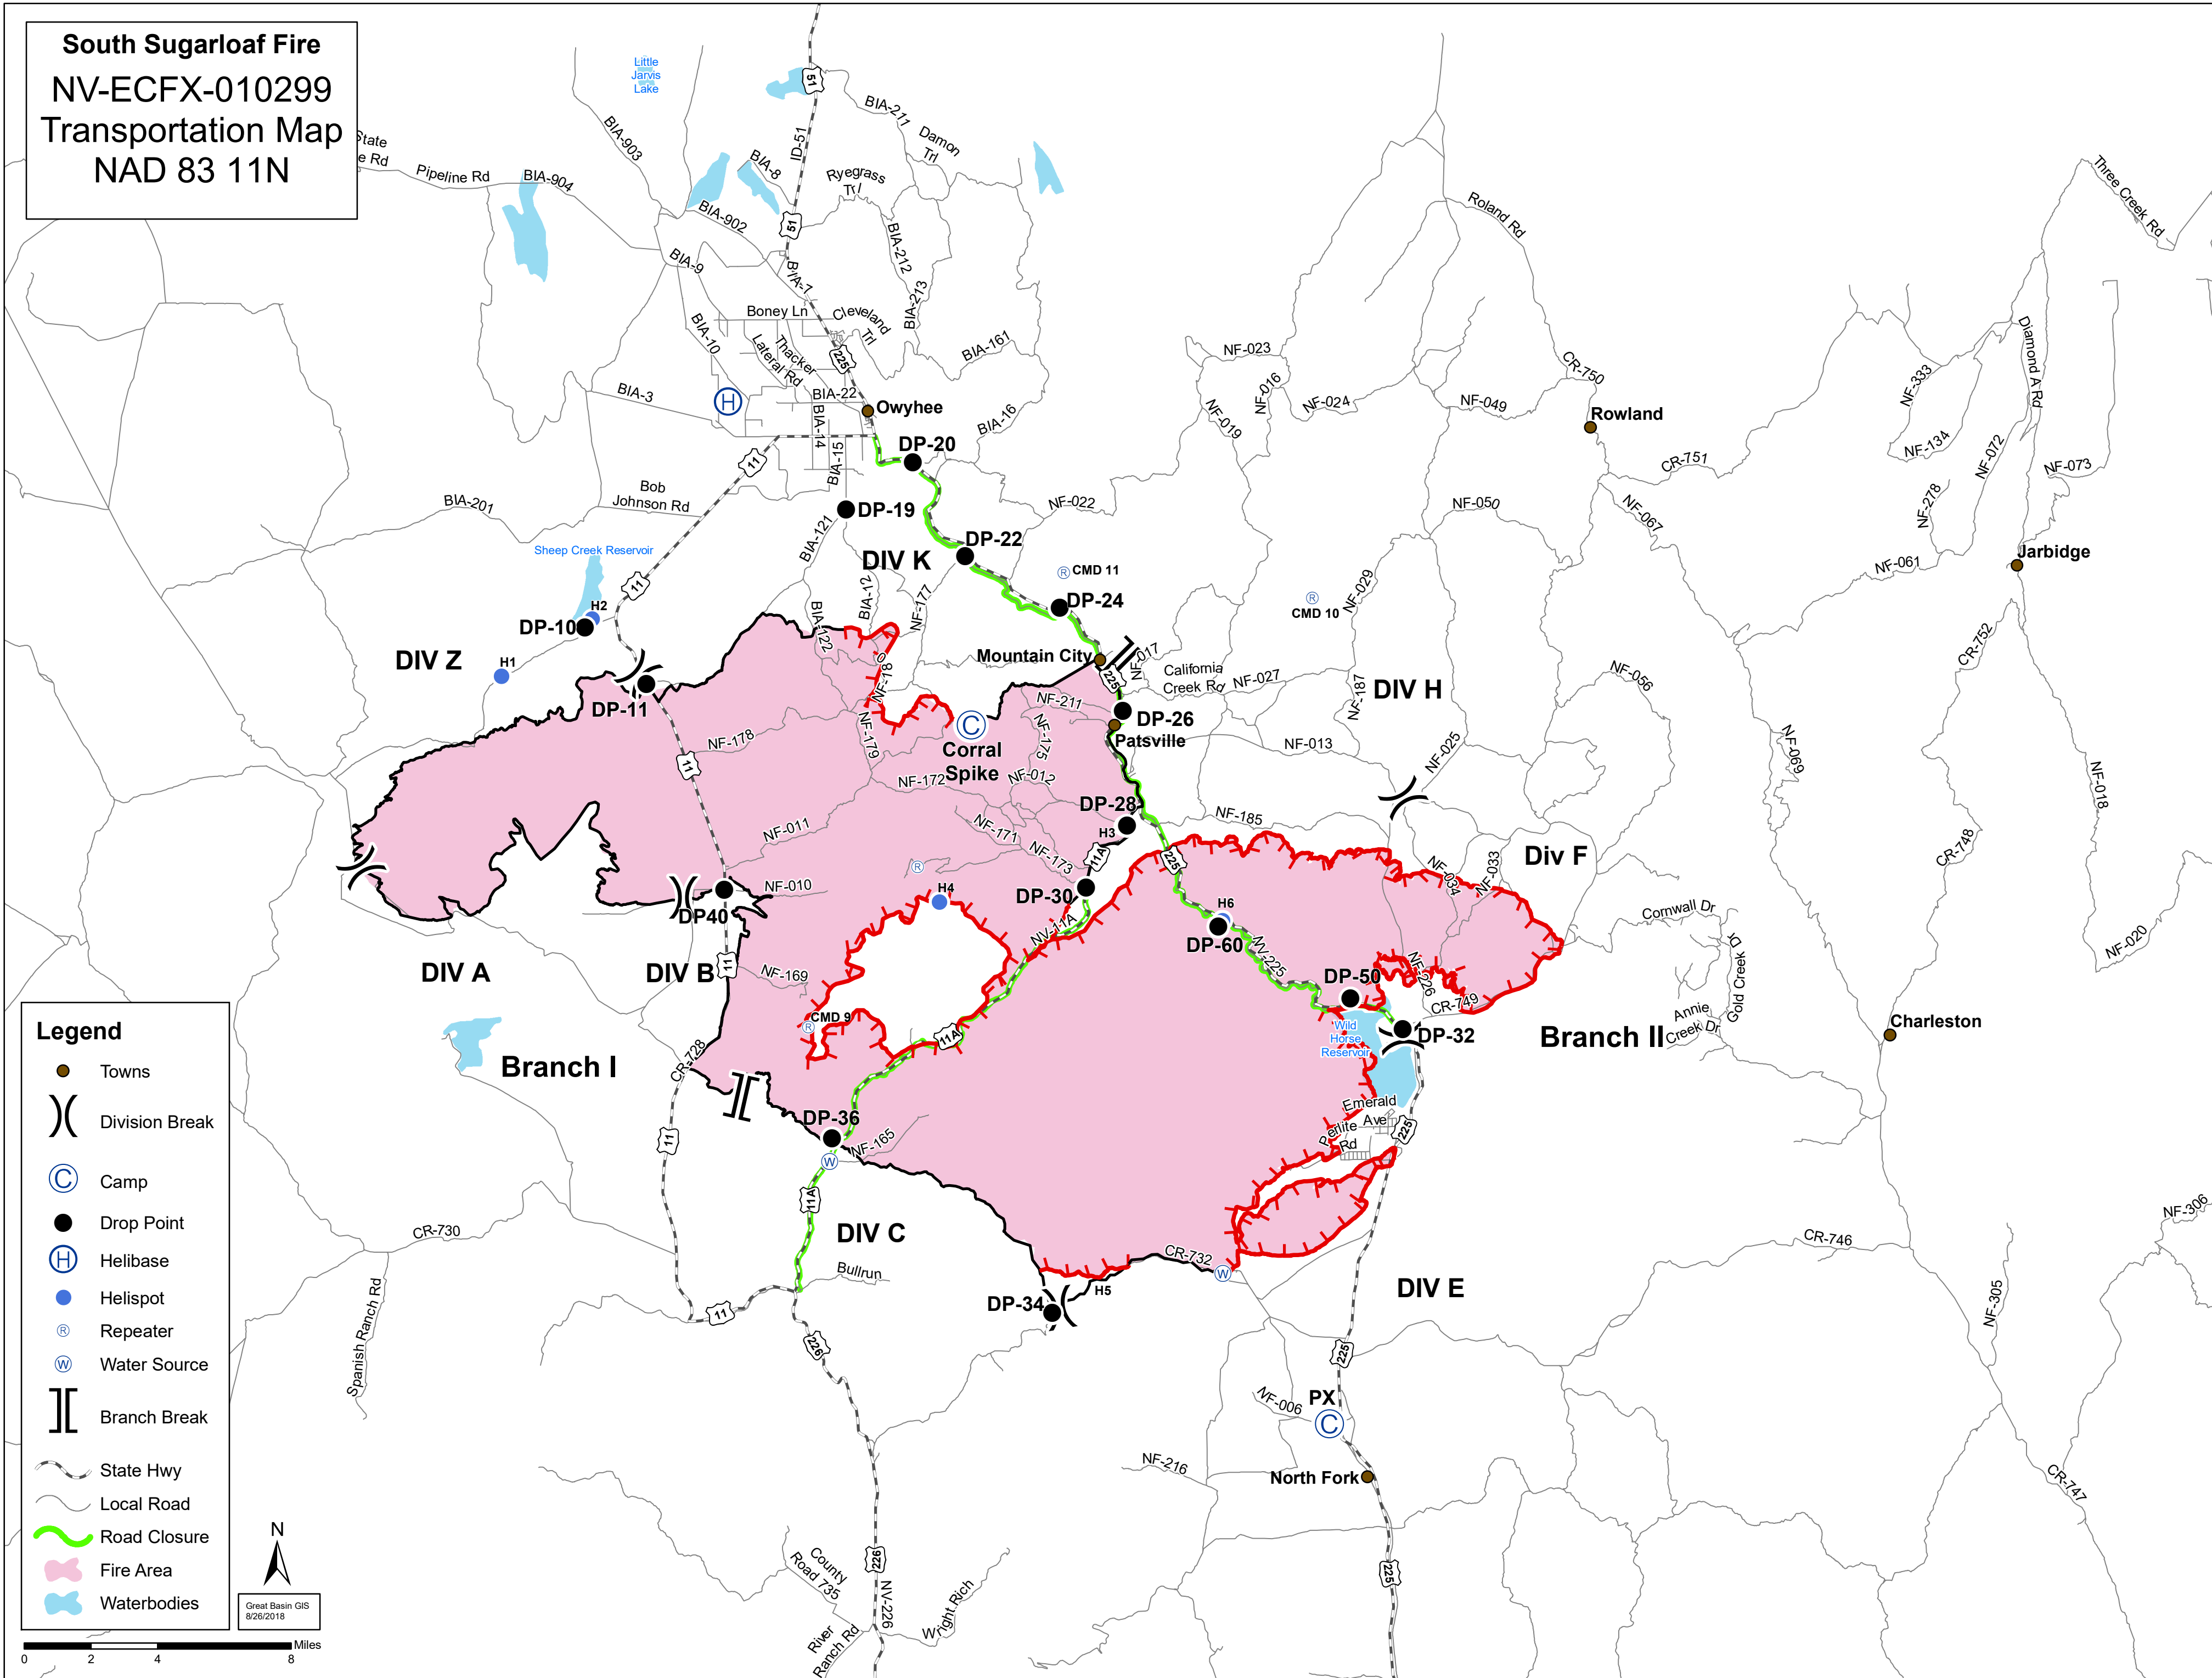

South Sugarloaf Fire
NV-ECFX-010299
Transportation Map
NAD 83 11N

Legend

- Towns
- () Division Break
- Ⓢ Camp
- Drop Point
- Ⓜ Helibase
- Helispot
- Ⓡ Repeater
- Ⓜ Water Source
- || Branch Break
- State Hwy
- Local Road
- Road Closure
- Fire Area
- Waterbodies

Great Basin GIS
 8/26/2018