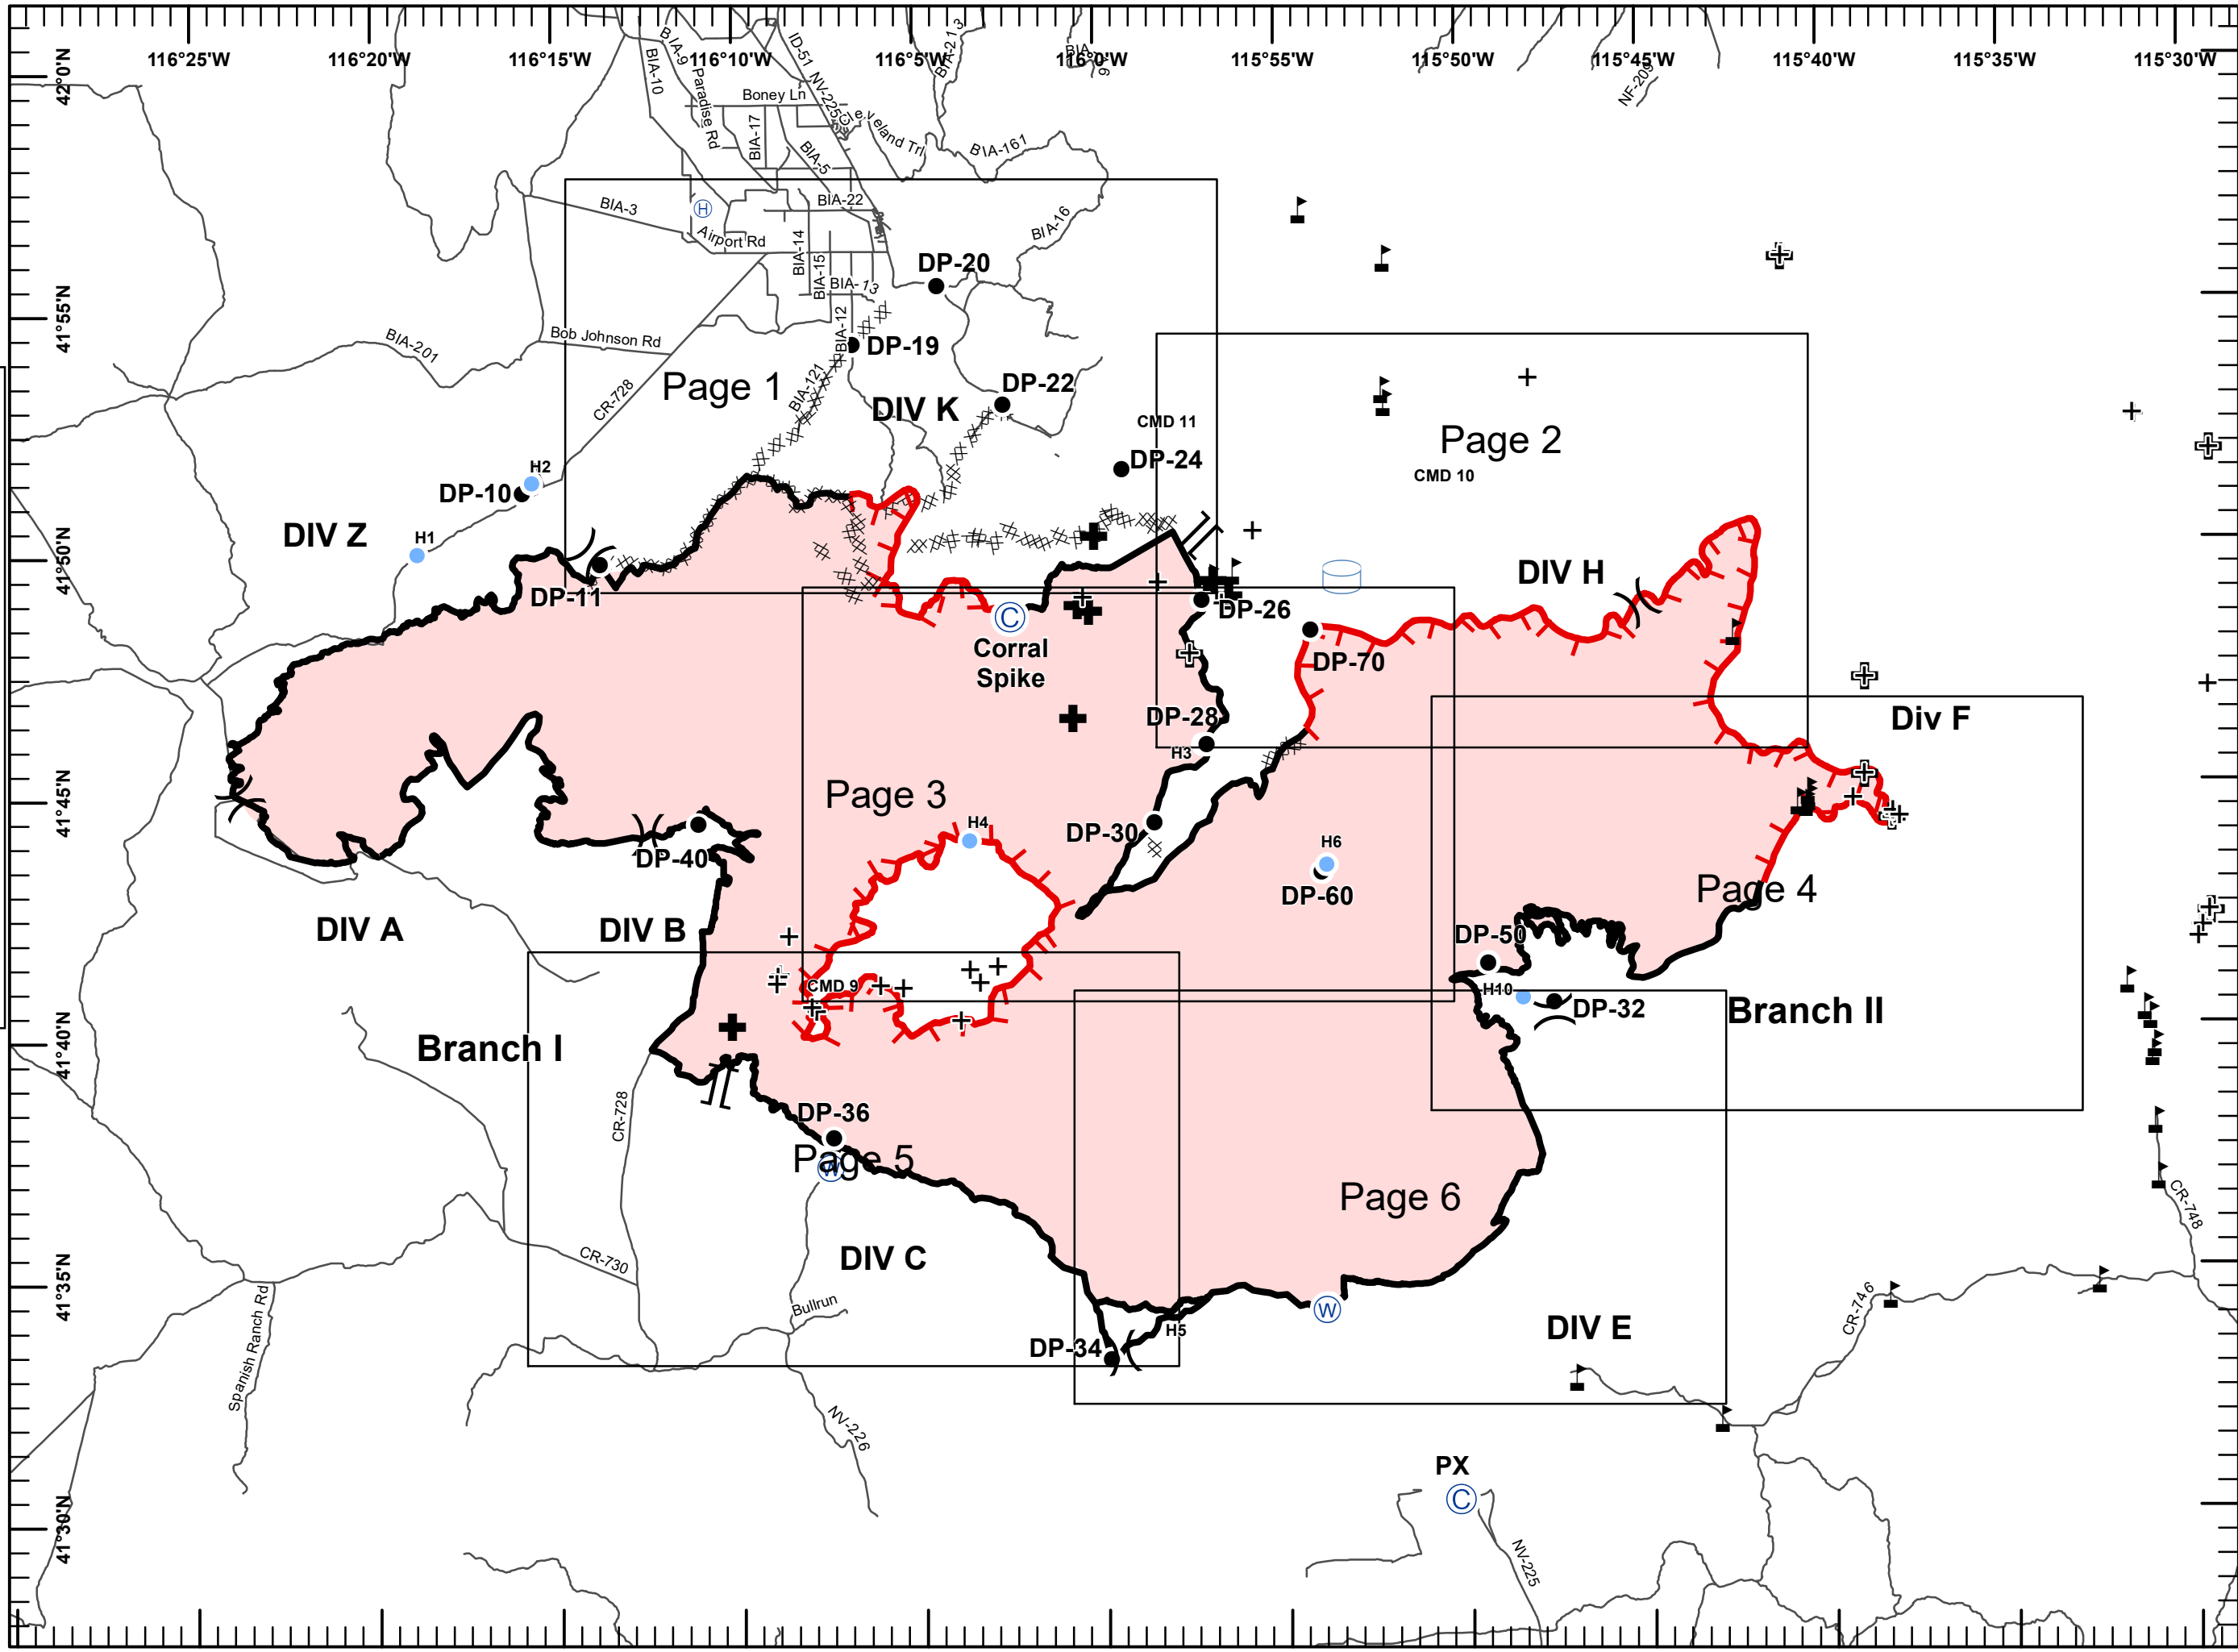

IAP Map
South Sugarloaf
NV-ECFX-010299
232,859 ac.
8/28/2018

- Legend**
- South Sugarloaf Map Index
 - Camp
 - Branch Break
 - Division Break
 - Drop Point
 - Helibase
 - Helispot
 - Water Source
 - Value at Risk
 - Water Tank
 - Abandoned Mine Hazards
 - Uncontrolled Fire Edge
 - Completed Line
 - Completed Dozer Line
 - Fire Area