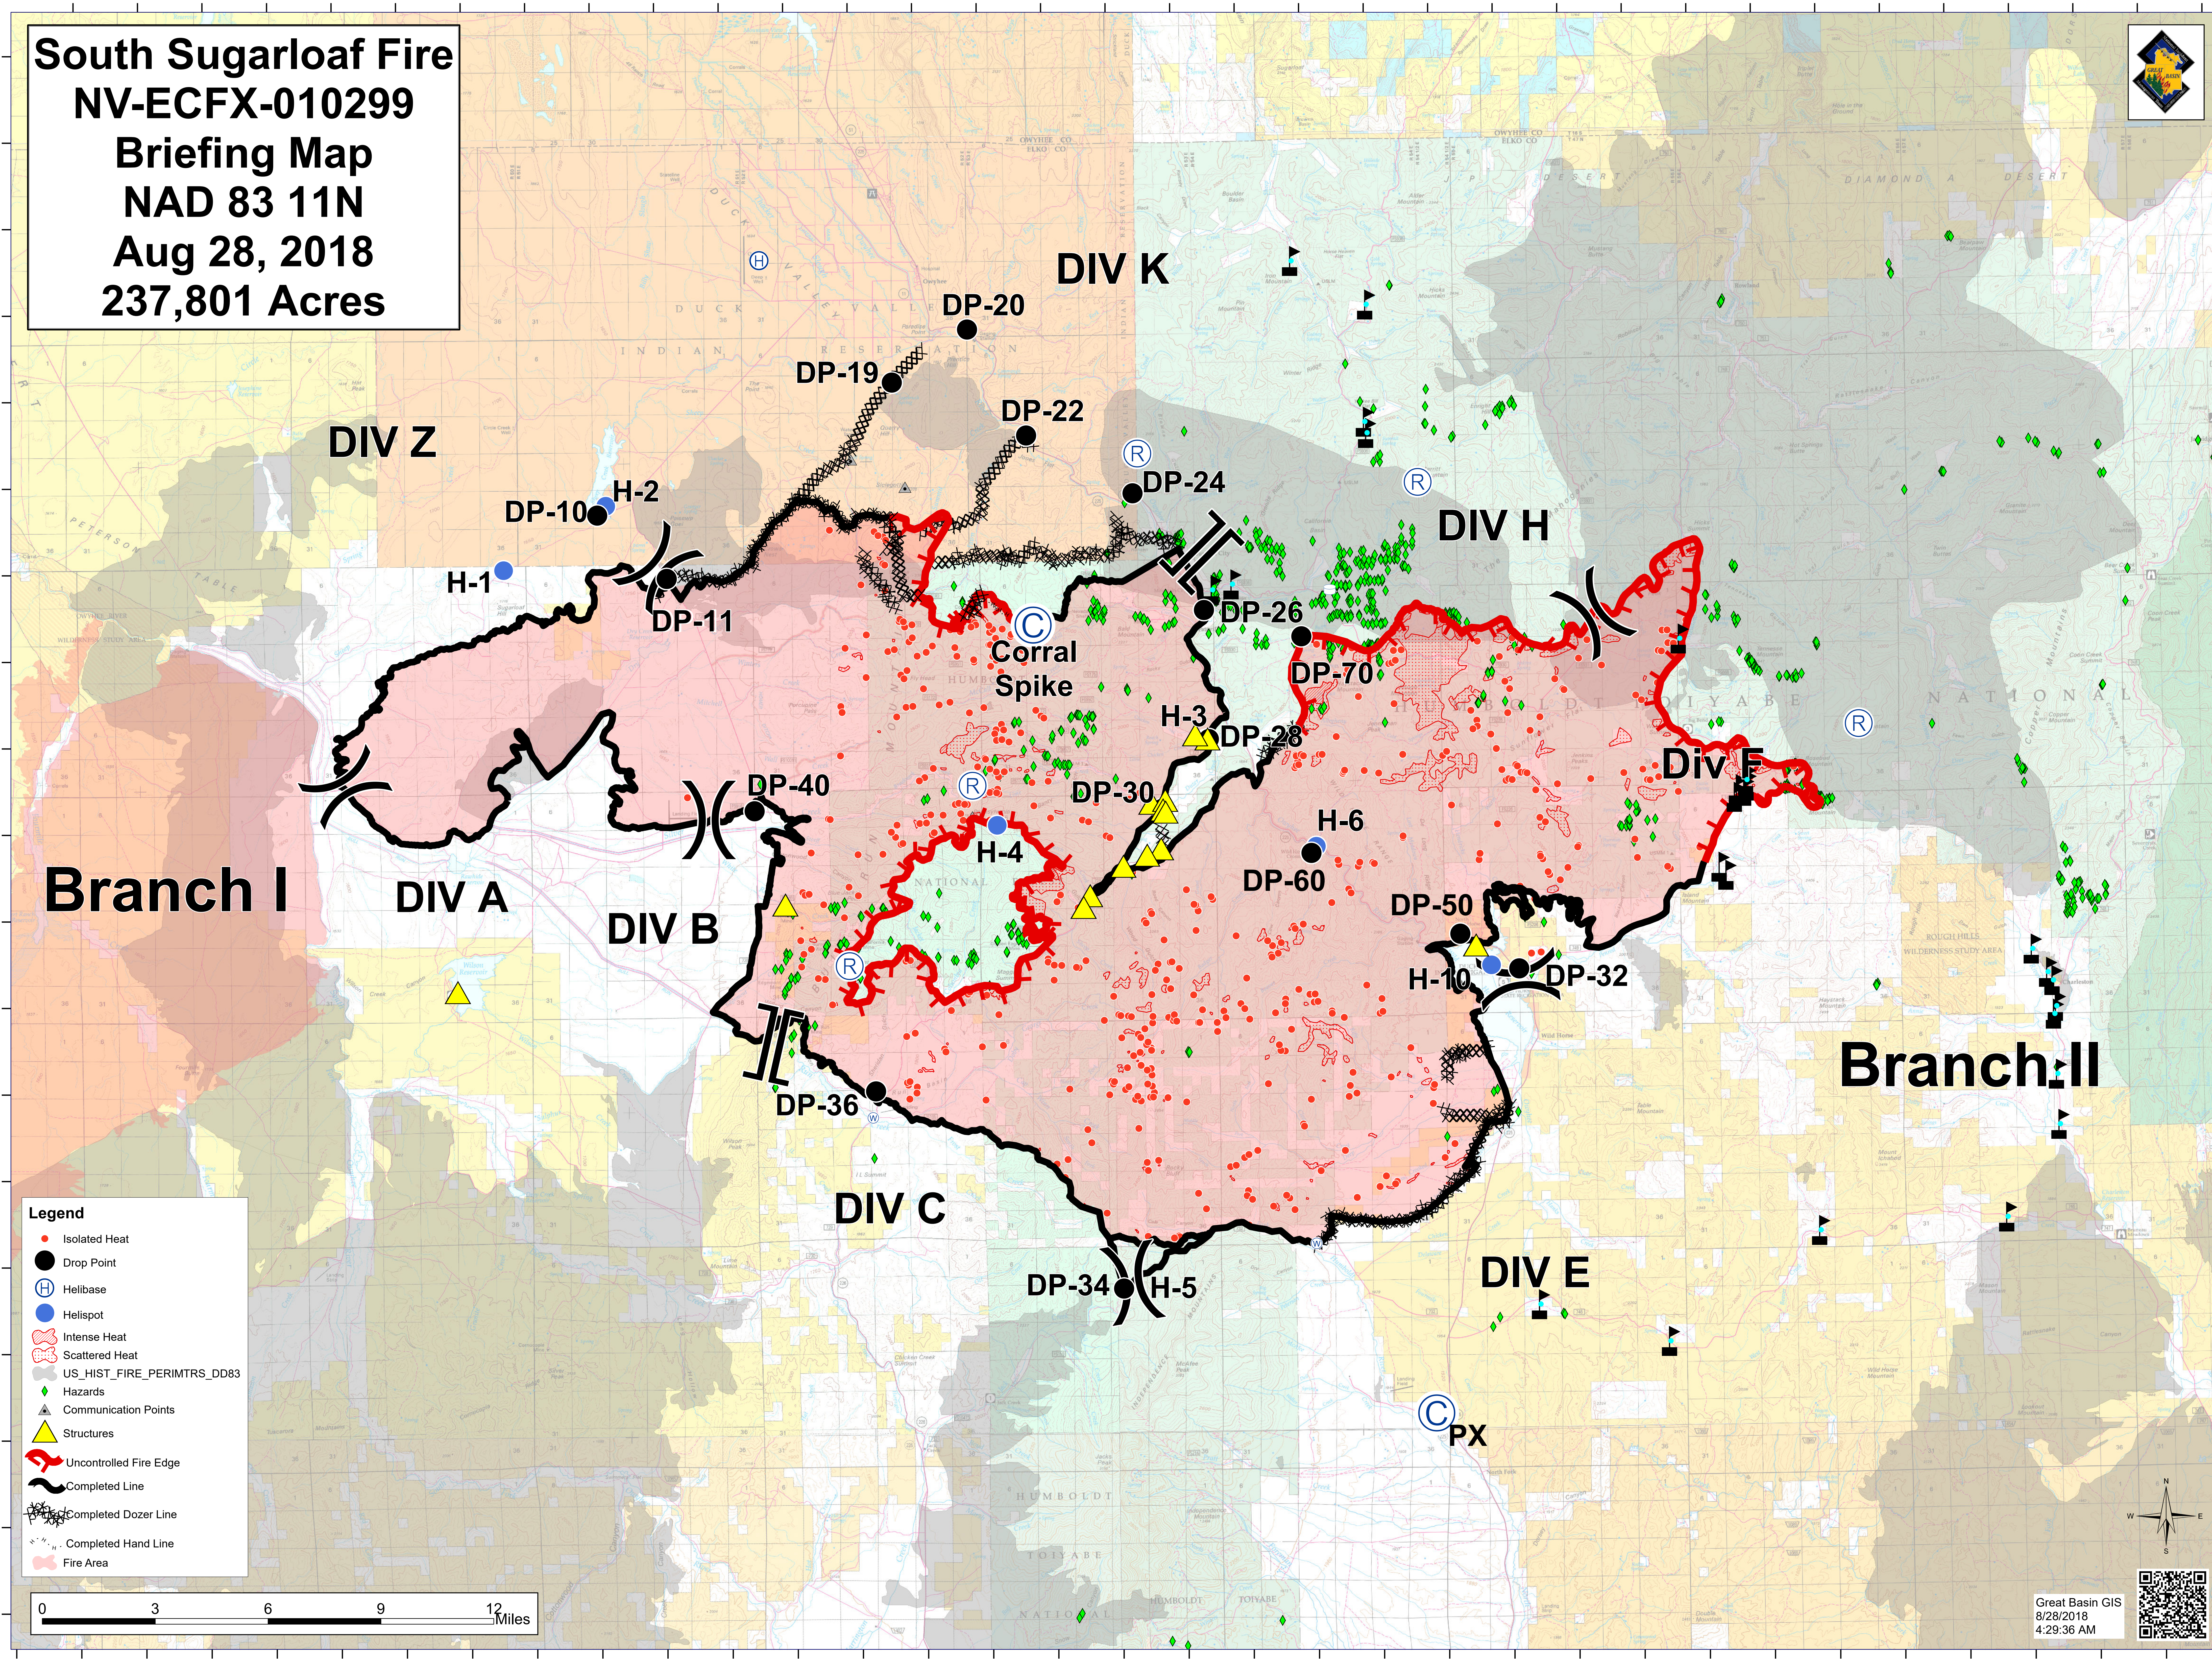

South Sugarloaf Fire
NV-ECFX-010299
Briefing Map
NAD 83 11N
Aug 28, 2018
237,801 Acres

- Legend**
- Isolated Heat
 - Drop Point
 - ⊕ Helibase
 - Helispot
 - ⊕ Intense Heat
 - ⊕ Scattered Heat
 - ⊕ US_HIST_FIRE_PERIMTRS_DD83
 - ◆ Hazards
 - ▲ Communication Points
 - ▲ Structures
 - ⊕ Uncontrolled Fire Edge
 - ⊕ Completed Line
 - ⊕ Completed Dozer Line
 - ⊕ Completed Hand Line
 - ⊕ Fire Area