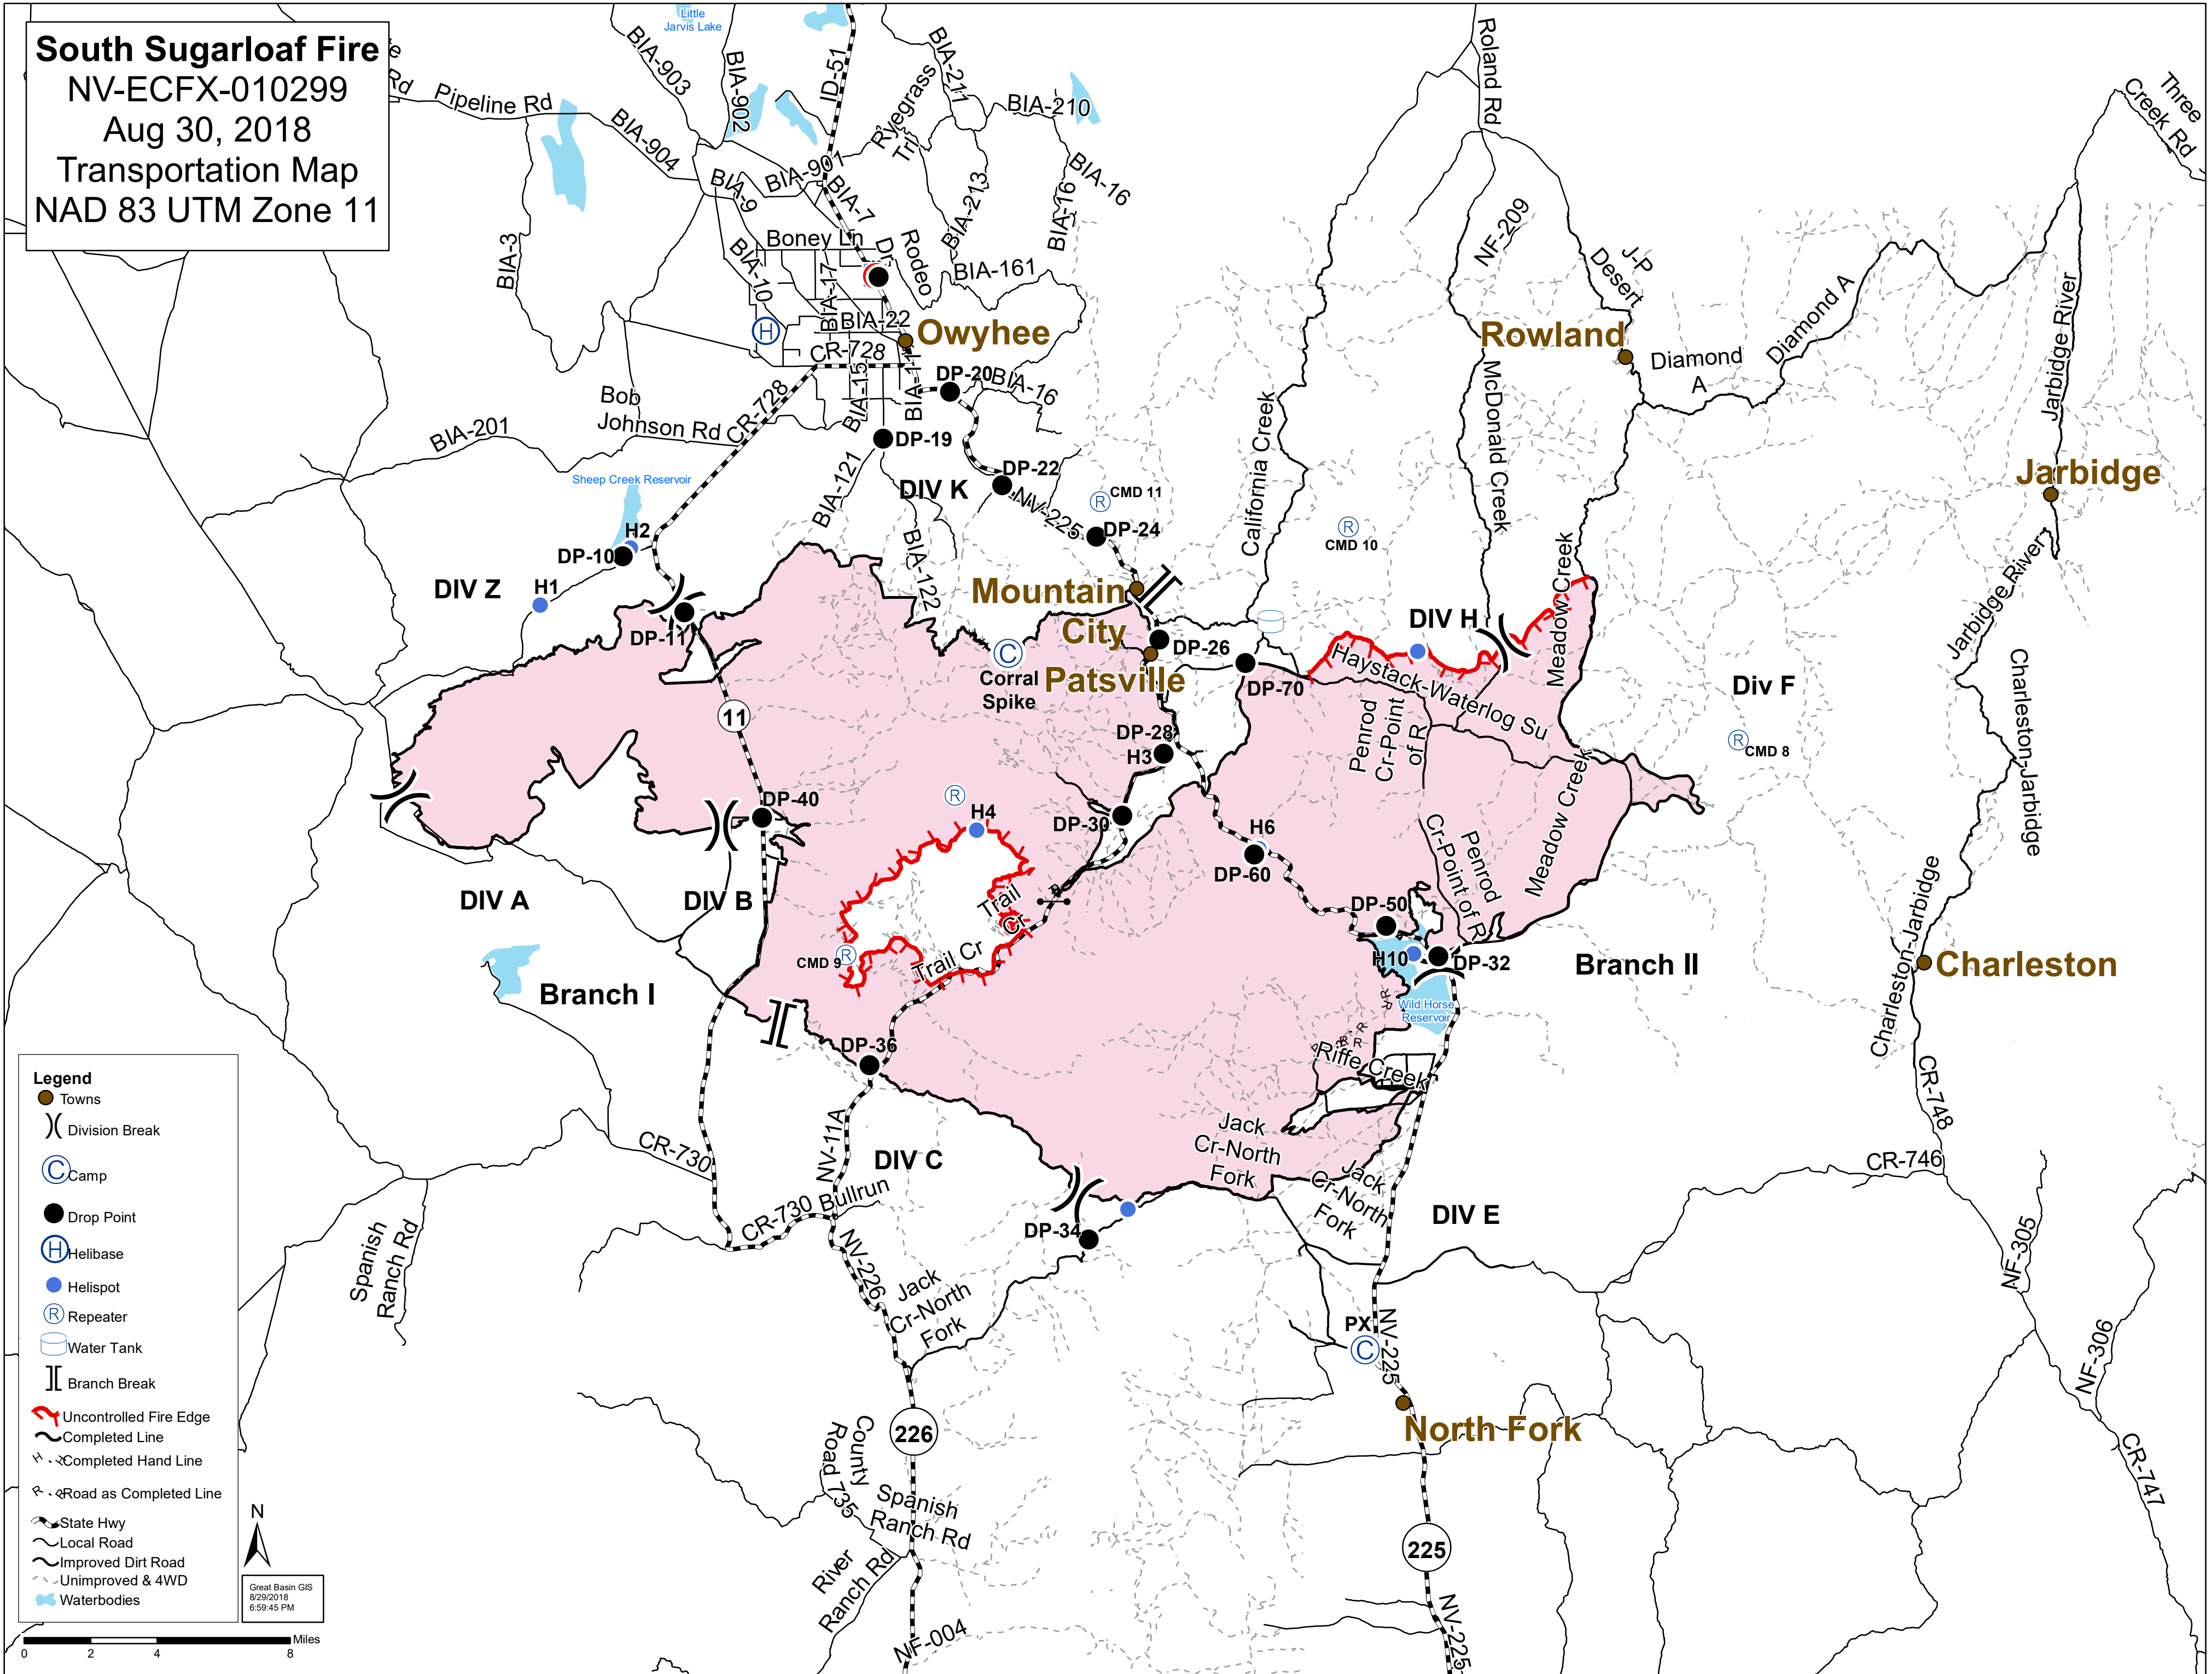

**South Sugarloaf Fire**  
 NV-ECFX-010299  
 Aug 30, 2018  
 Transportation Map  
 NAD 83 UTM Zone 11

**Legend**

- Towns
- ⌘ Division Break
- ⊙ Camp
- Drop Point
- ⊕ Helibase
- Helispot
- Ⓡ Repeater
- ⊕ Water Tank
- ⌘ Branch Break
- 🔴 Uncontrolled Fire Edge
- ⌘ Completed Line
- ⌘ Completed Hand Line
- ⌘ Road as Completed Line
- ⌘ State Hwy
- ⌘ Local Road
- ⌘ Improved Dirt Road
- ⌘ Unimproved & 4WD
- 💧 Waterbodies

Great Basin GIS  
 8/29/2018  
 6:59:45 PM