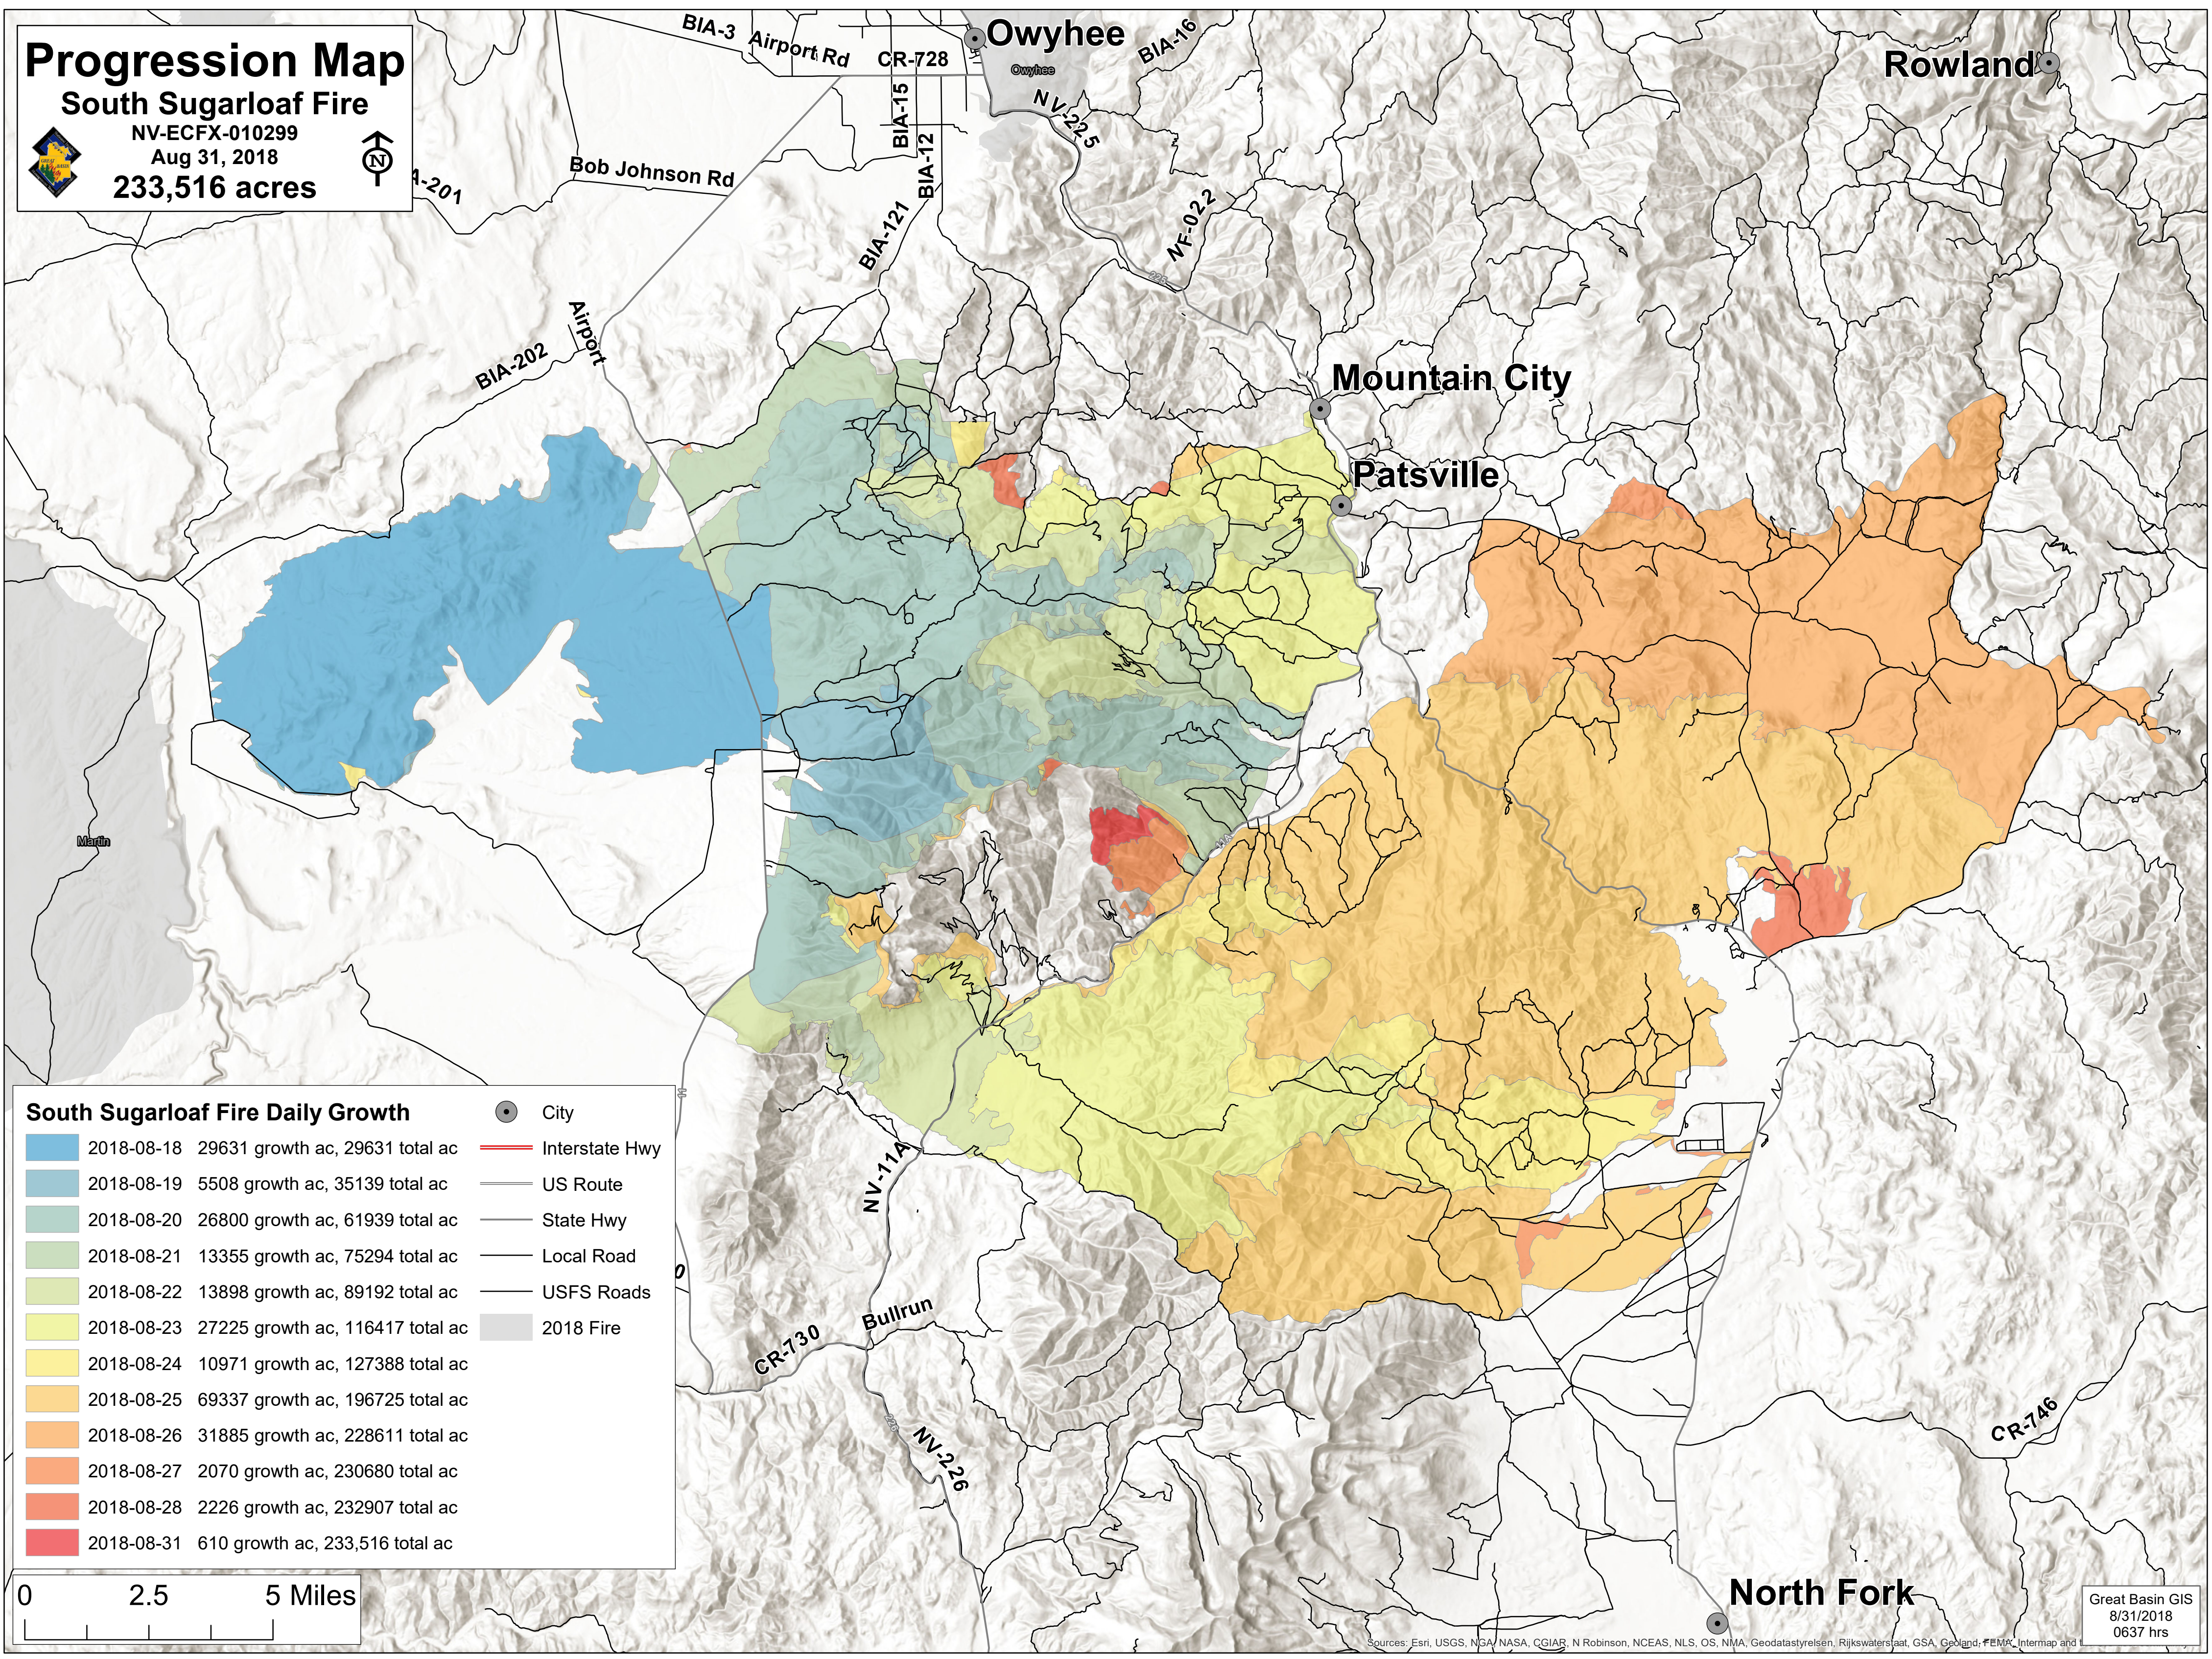

Progression Map

South Sugarloaf Fire

NV-ECFX-010299

Aug 31, 2018

233,516 acres

South Sugarloaf Fire Daily Growth

	2018-08-18	29631 growth ac, 29631 total ac
	2018-08-19	5508 growth ac, 35139 total ac
	2018-08-20	26800 growth ac, 61939 total ac
	2018-08-21	13355 growth ac, 75294 total ac
	2018-08-22	13898 growth ac, 89192 total ac
	2018-08-23	27225 growth ac, 116417 total ac
	2018-08-24	10971 growth ac, 127388 total ac
	2018-08-25	69337 growth ac, 196725 total ac
	2018-08-26	31885 growth ac, 228611 total ac
	2018-08-27	2070 growth ac, 230680 total ac
	2018-08-28	2226 growth ac, 232907 total ac
	2018-08-31	610 growth ac, 233,516 total ac

- City
- Interstate Hwy
- US Route
- State Hwy
- Local Road
- USFS Roads
- 2018 Fire

0 2.5 5 Miles

North Fork

Great Basin GIS
8/31/2018
0637 hrs

Sources: Esri, USGS, NGA, NASA, CGIAR, N Robinson, NCEAS, NLS, OS, NMA, Geodatastyrelsen, Rijkswaterstaat, GSA, Geoland, FEMA, Intermap and