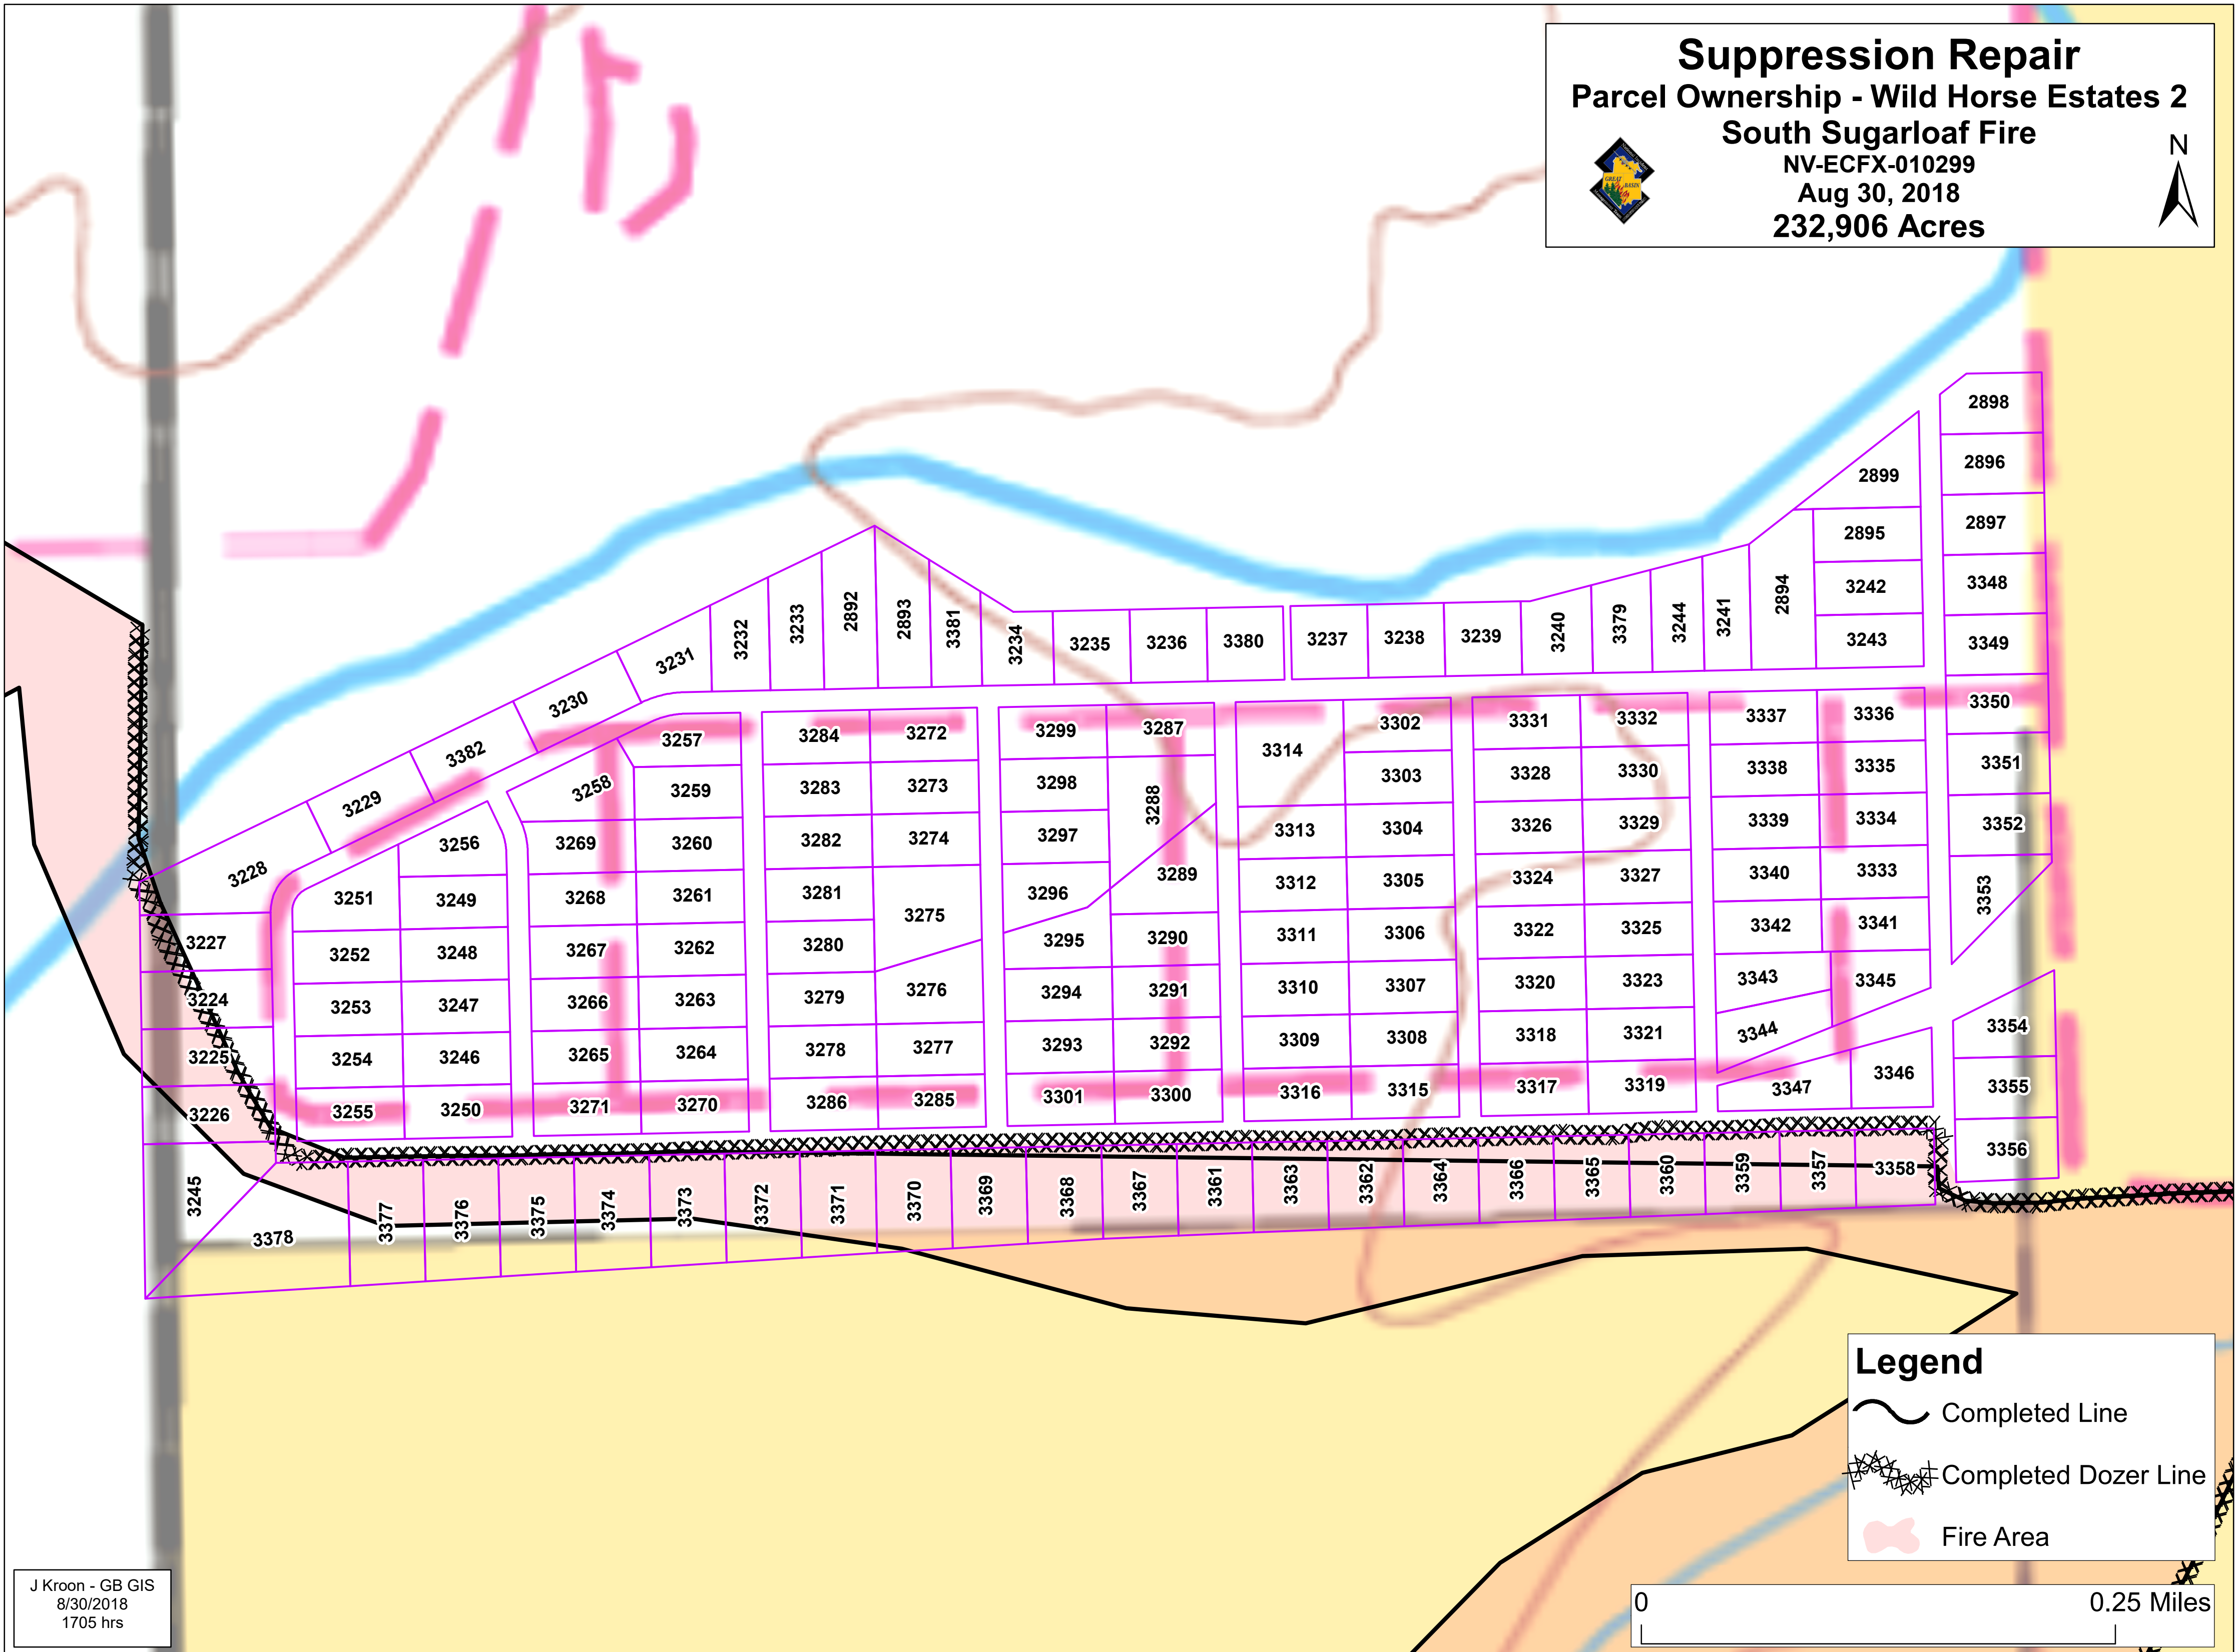

Suppression Repair
Parcel Ownership - Wild Horse Estates 2
South Sugarloaf Fire
 NV-ECFX-010299
 Aug 30, 2018
 232,906 Acres

Legend

- Completed Line
- Completed Dozer Line
- Fire Area

J Kroon - GB GIS
 8/30/2018
 1705 hrs