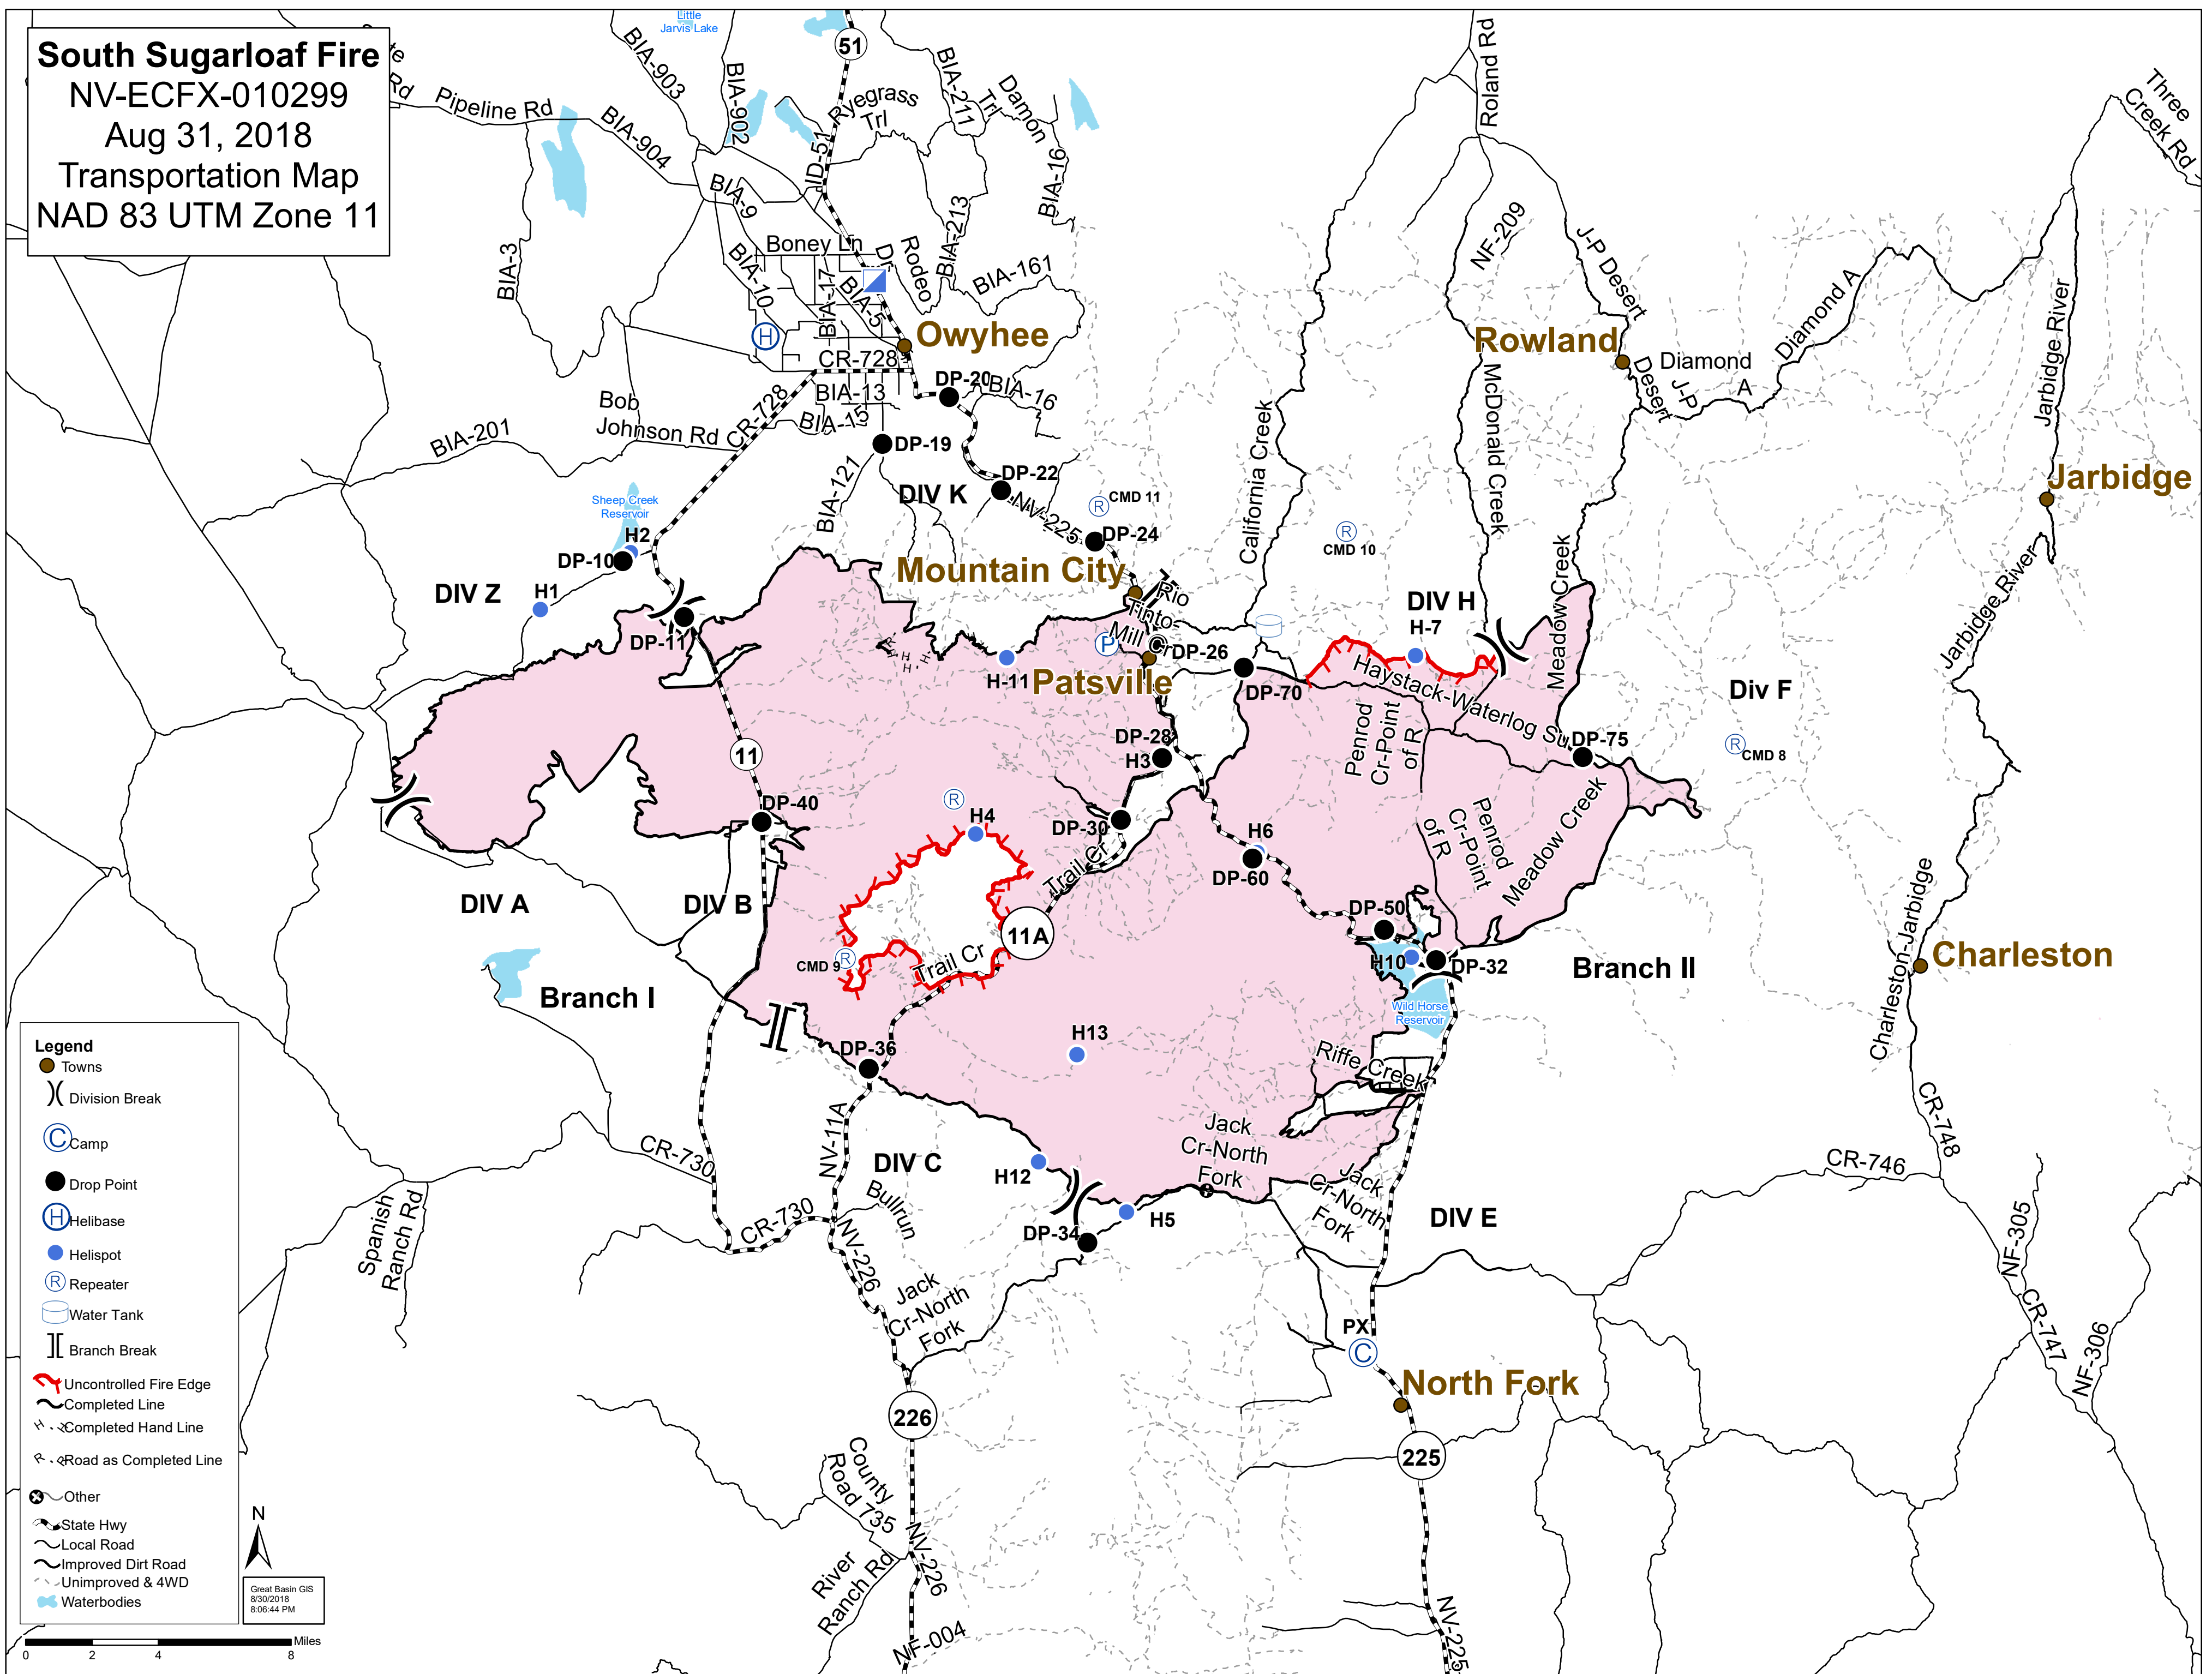

South Sugarloaf Fire
NV-ECFX-010299
Aug 31, 2018
Transportation Map
NAD 83 UTM Zone 11

- Legend**
- Towns
 - Division Break
 - Camp
 - Drop Point
 - Helibase
 - Helispot
 - Repeater
 - Water Tank
 - Branch Break
 - Uncontrolled Fire Edge
 - Completed Line
 - Completed Hand Line
 - Road as Completed Line
 - Other
 - State Hwy
 - Local Road
 - Improved Dirt Road
 - Unimproved & 4WD
 - Waterbodies

Great Basin GIS
8/30/2018
8:06:44 PM