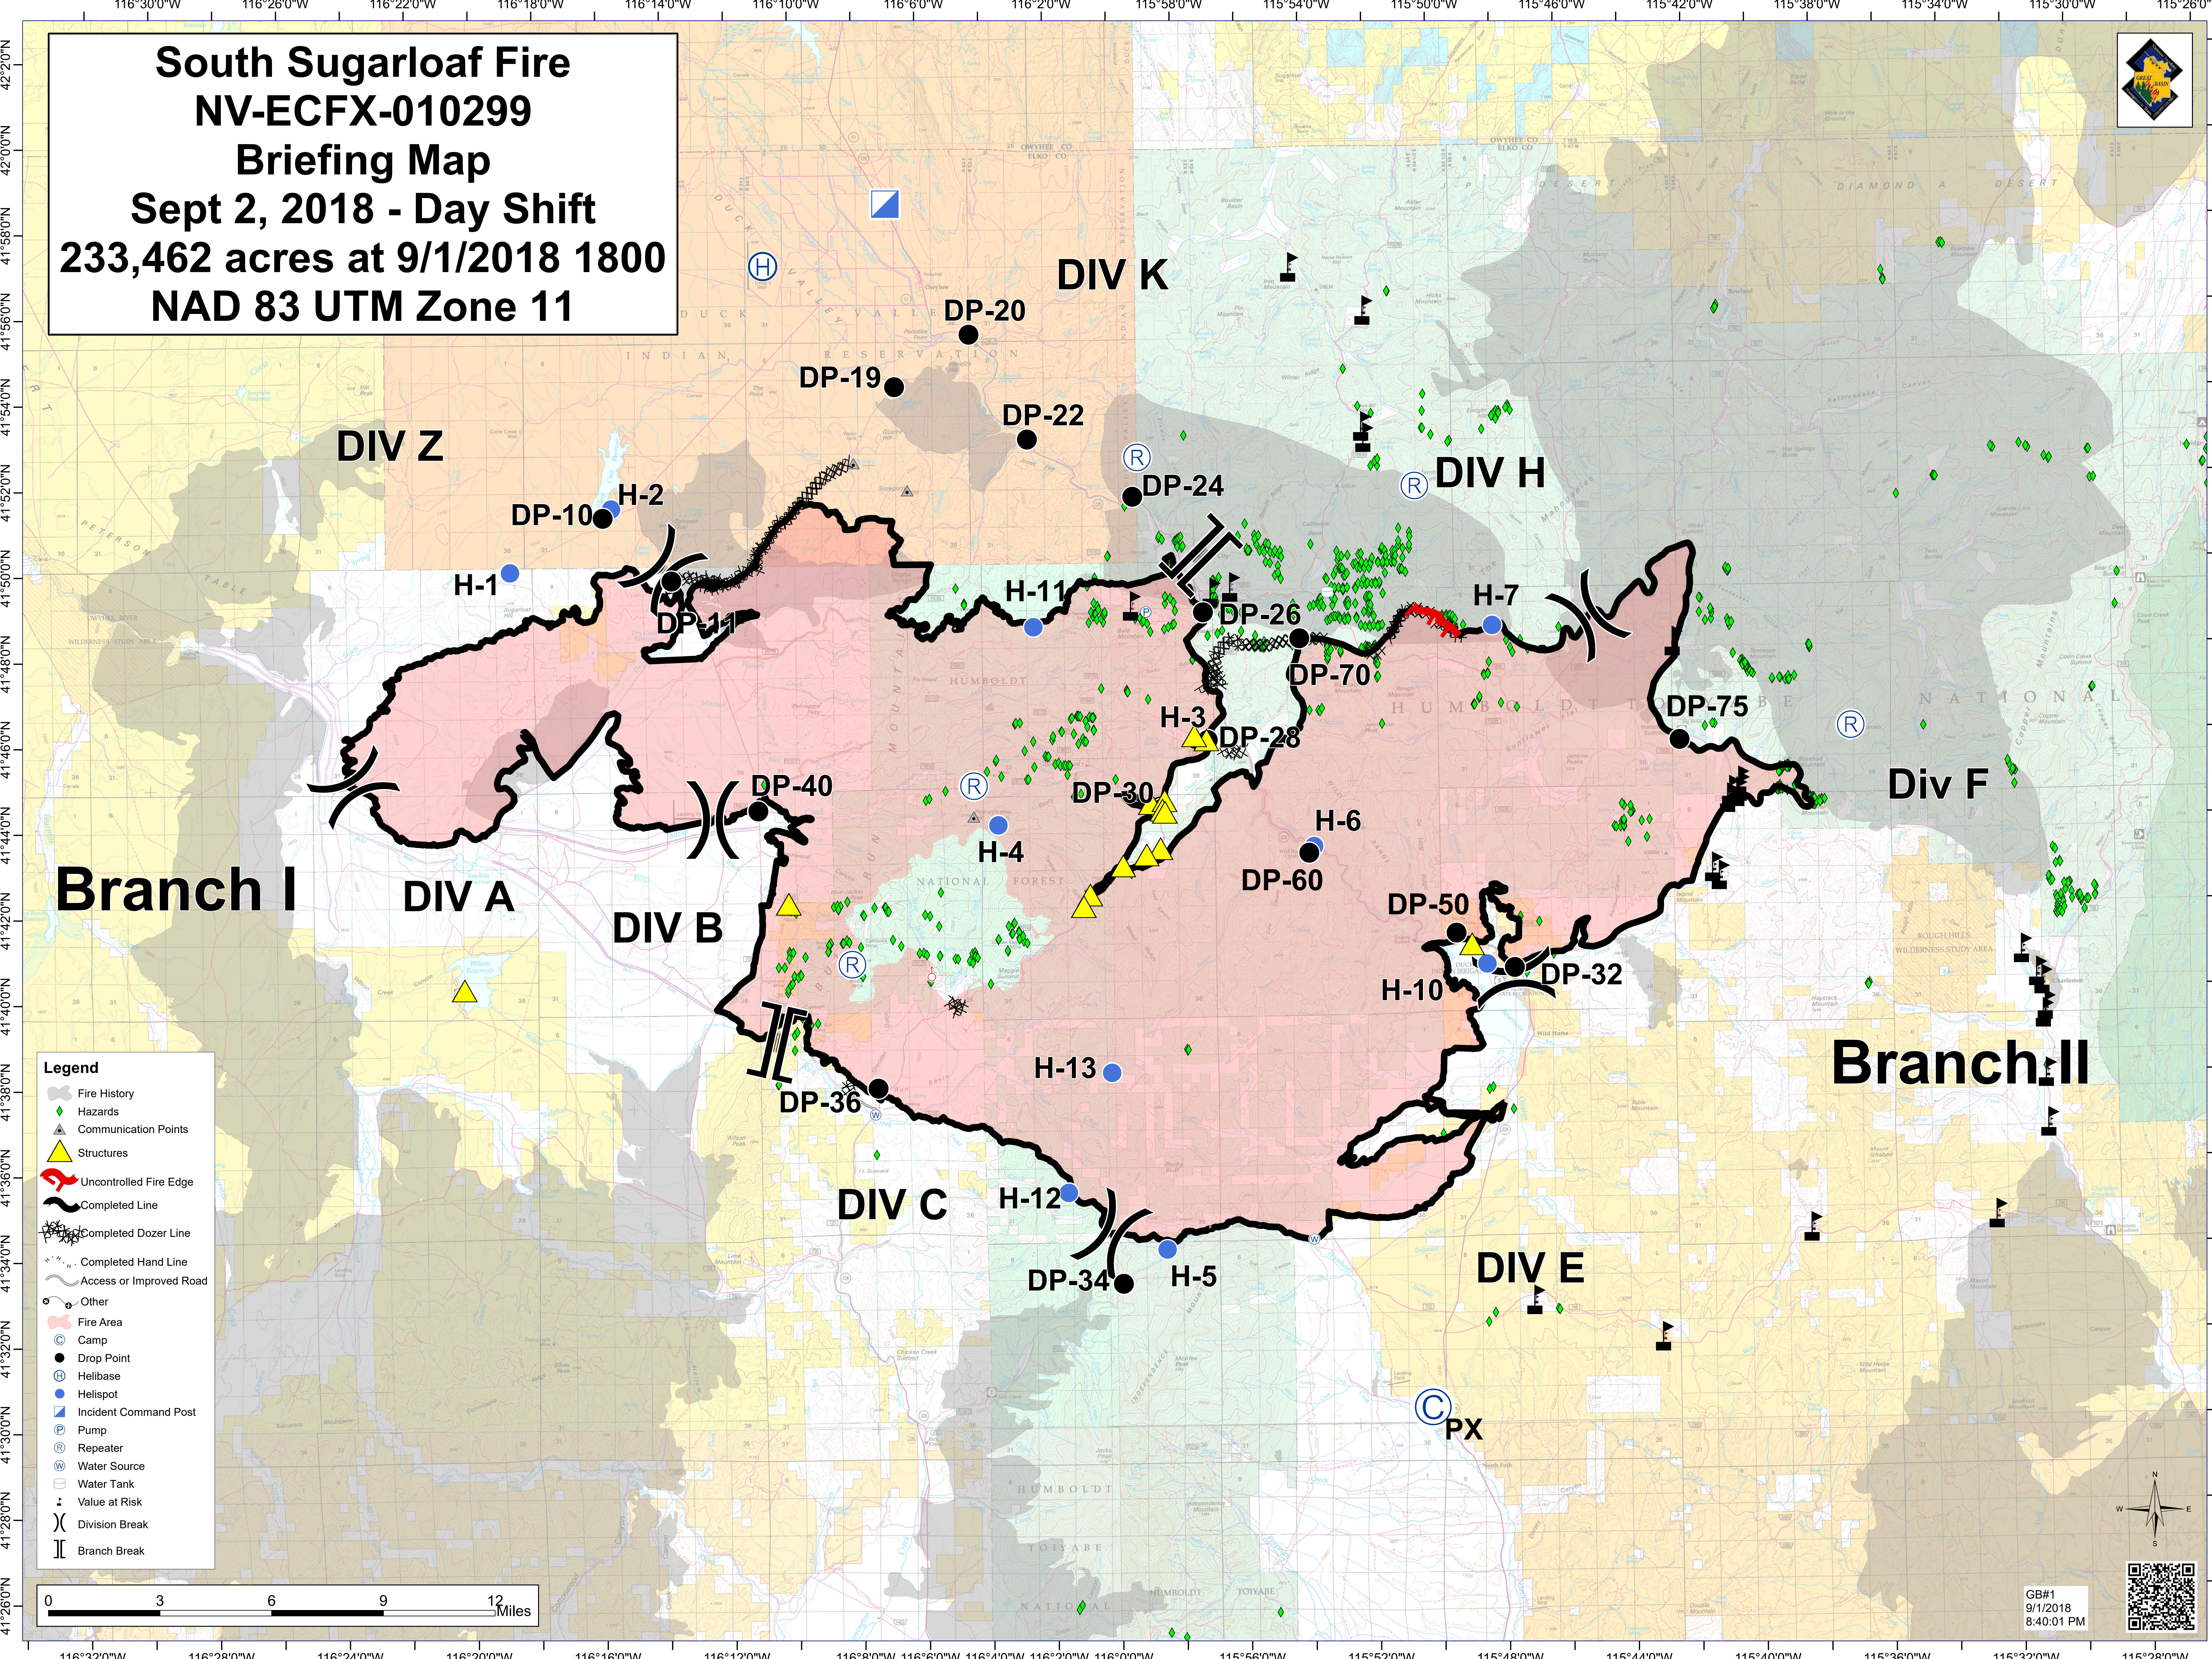

**South Sugarloaf Fire  
 NV-ECFX-010299  
 Briefing Map  
 Sept 2, 2018 - Day Shift  
 233,462 acres at 9/1/2018 1800  
 NAD 83 UTM Zone 11**

- Legend**
- Fire History
  - Hazards
  - Communication Points
  - Structures
  - Uncontrolled Fire Edge
  - Completed Line
  - Completed Dozer Line
  - Completed Hand Line
  - Access or Improved Road
  - Other
  - Fire Area
  - Camp
  - Drop Point
  - Helibase
  - Helispot
  - Incident Command Post
  - Pump
  - Repeater
  - Water Source
  - Water Tank
  - Value at Risk
  - Division Break
  - Branch Break

GB#1  
 9/1/2018  
 8:40:01 PM