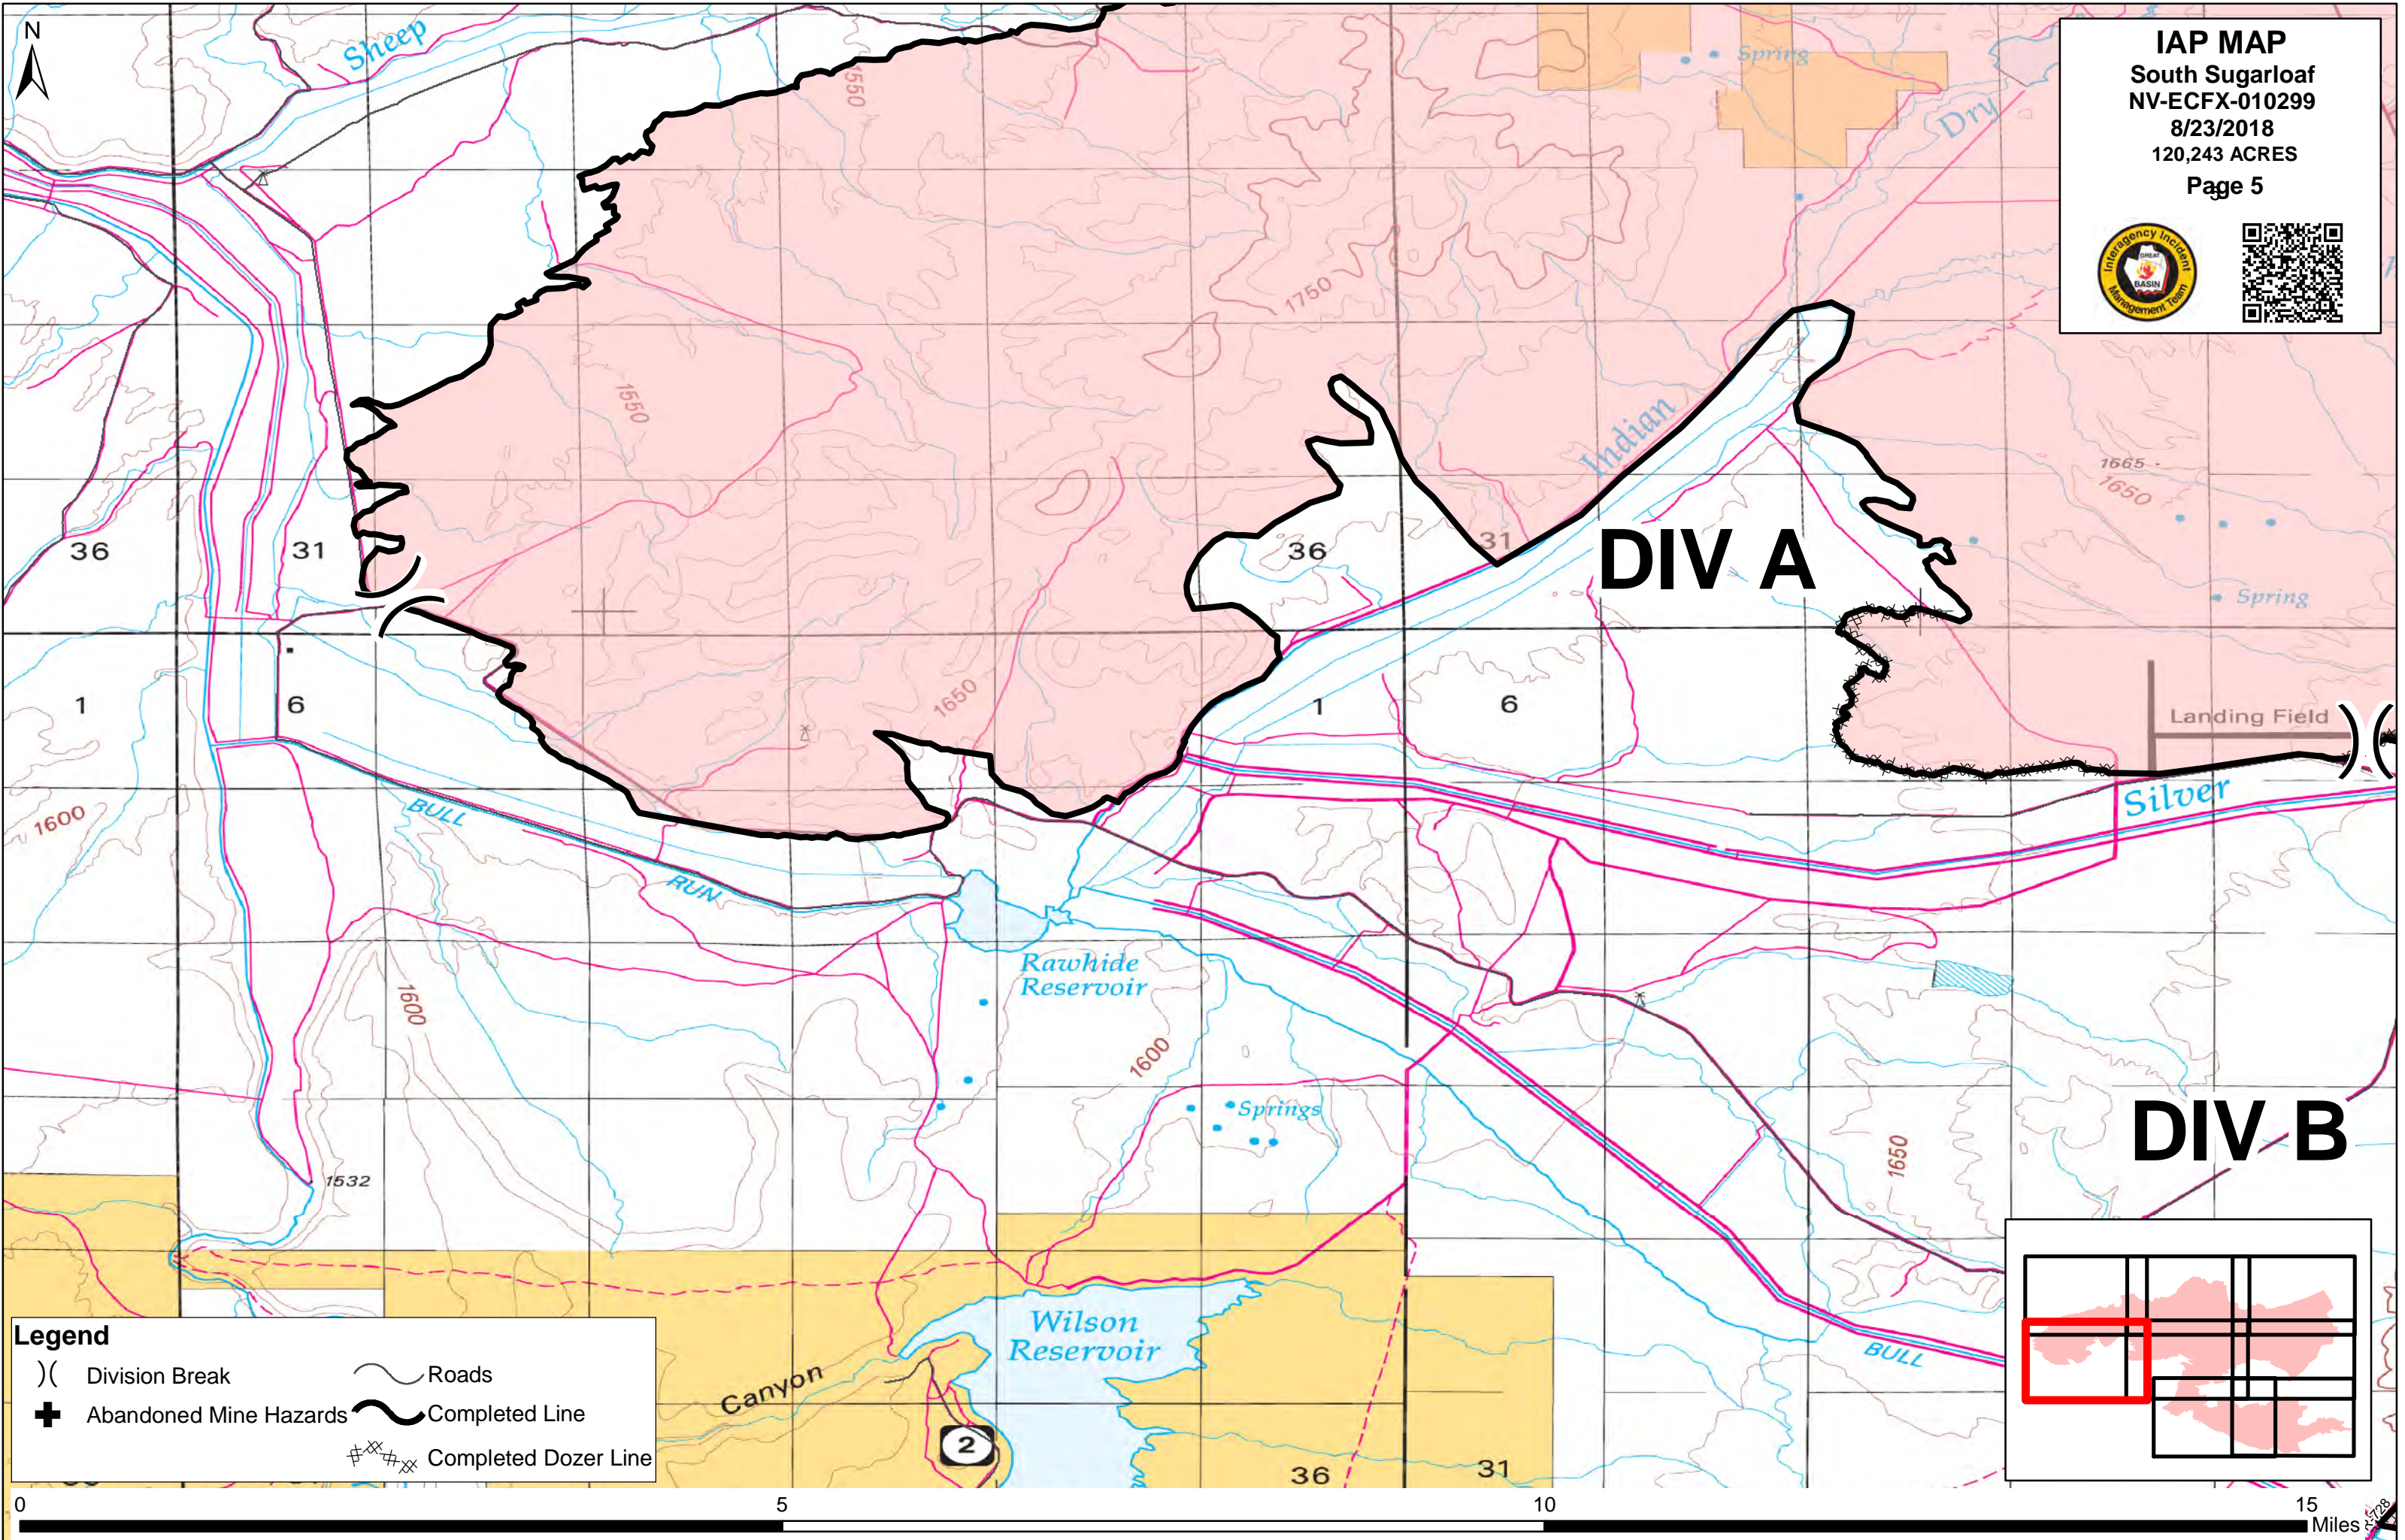

Legend

) (Division Break	~	Roads
●	Drop Point	~	Uncontrolled Fire Edge
●	Helispot	~	Completed Line
+	Abandoned Mine Hazards	~	Completed Dozer Line
		~	Forest Boundary

DP-19

DP-22

DP-24

DP-26

DP-28

IAP MAP
South Sugarloaf
NV-ECFX-010299
8/23/2018
120,243 ACRES
Page 3

Legend

-) (Division Break
- Drop Point
- Helispot
- + Abandoned Mine Hazards
- ~ Roads
- ~ Uncontrolled Fire Edge
- ~ Completed Line
- ~ Completed Dozer Line
- ~ Forest Boundary

Legend

) (Division Break	~	Roads
●	Drop Point	~	Uncontrolled Fire Edge
●	Helispot	~	Completed Line
+	Abandoned Mine Hazards	~	Completed Dozer Line
		~	Forest Boundary

Legend

- () Division Break
- + Abandoned Mine Hazards
- ~ Roads
- ~ Completed Line
- ### Completed Dozer Line

Legend

) (Division Break	~	Roads
●	Drop Point	~	Uncontrolled Fire Edge
●	Helispot	~	Completed Line
+	Abandoned Mine Hazards	~	Completed Dozer Line
		~	Forest Boundary

IAP MAP

South Sugarloaf

NV-ECFX-010299

8/23/2018

120,243 ACRES

Page 8

Legend

) (Division Break	~	Roads
●	Drop Point	⚡	Uncontrolled Fire Edge
+	Abandoned Mine Hazards	⌘	Completed Dozer Line
		🌿	Forest Boundary