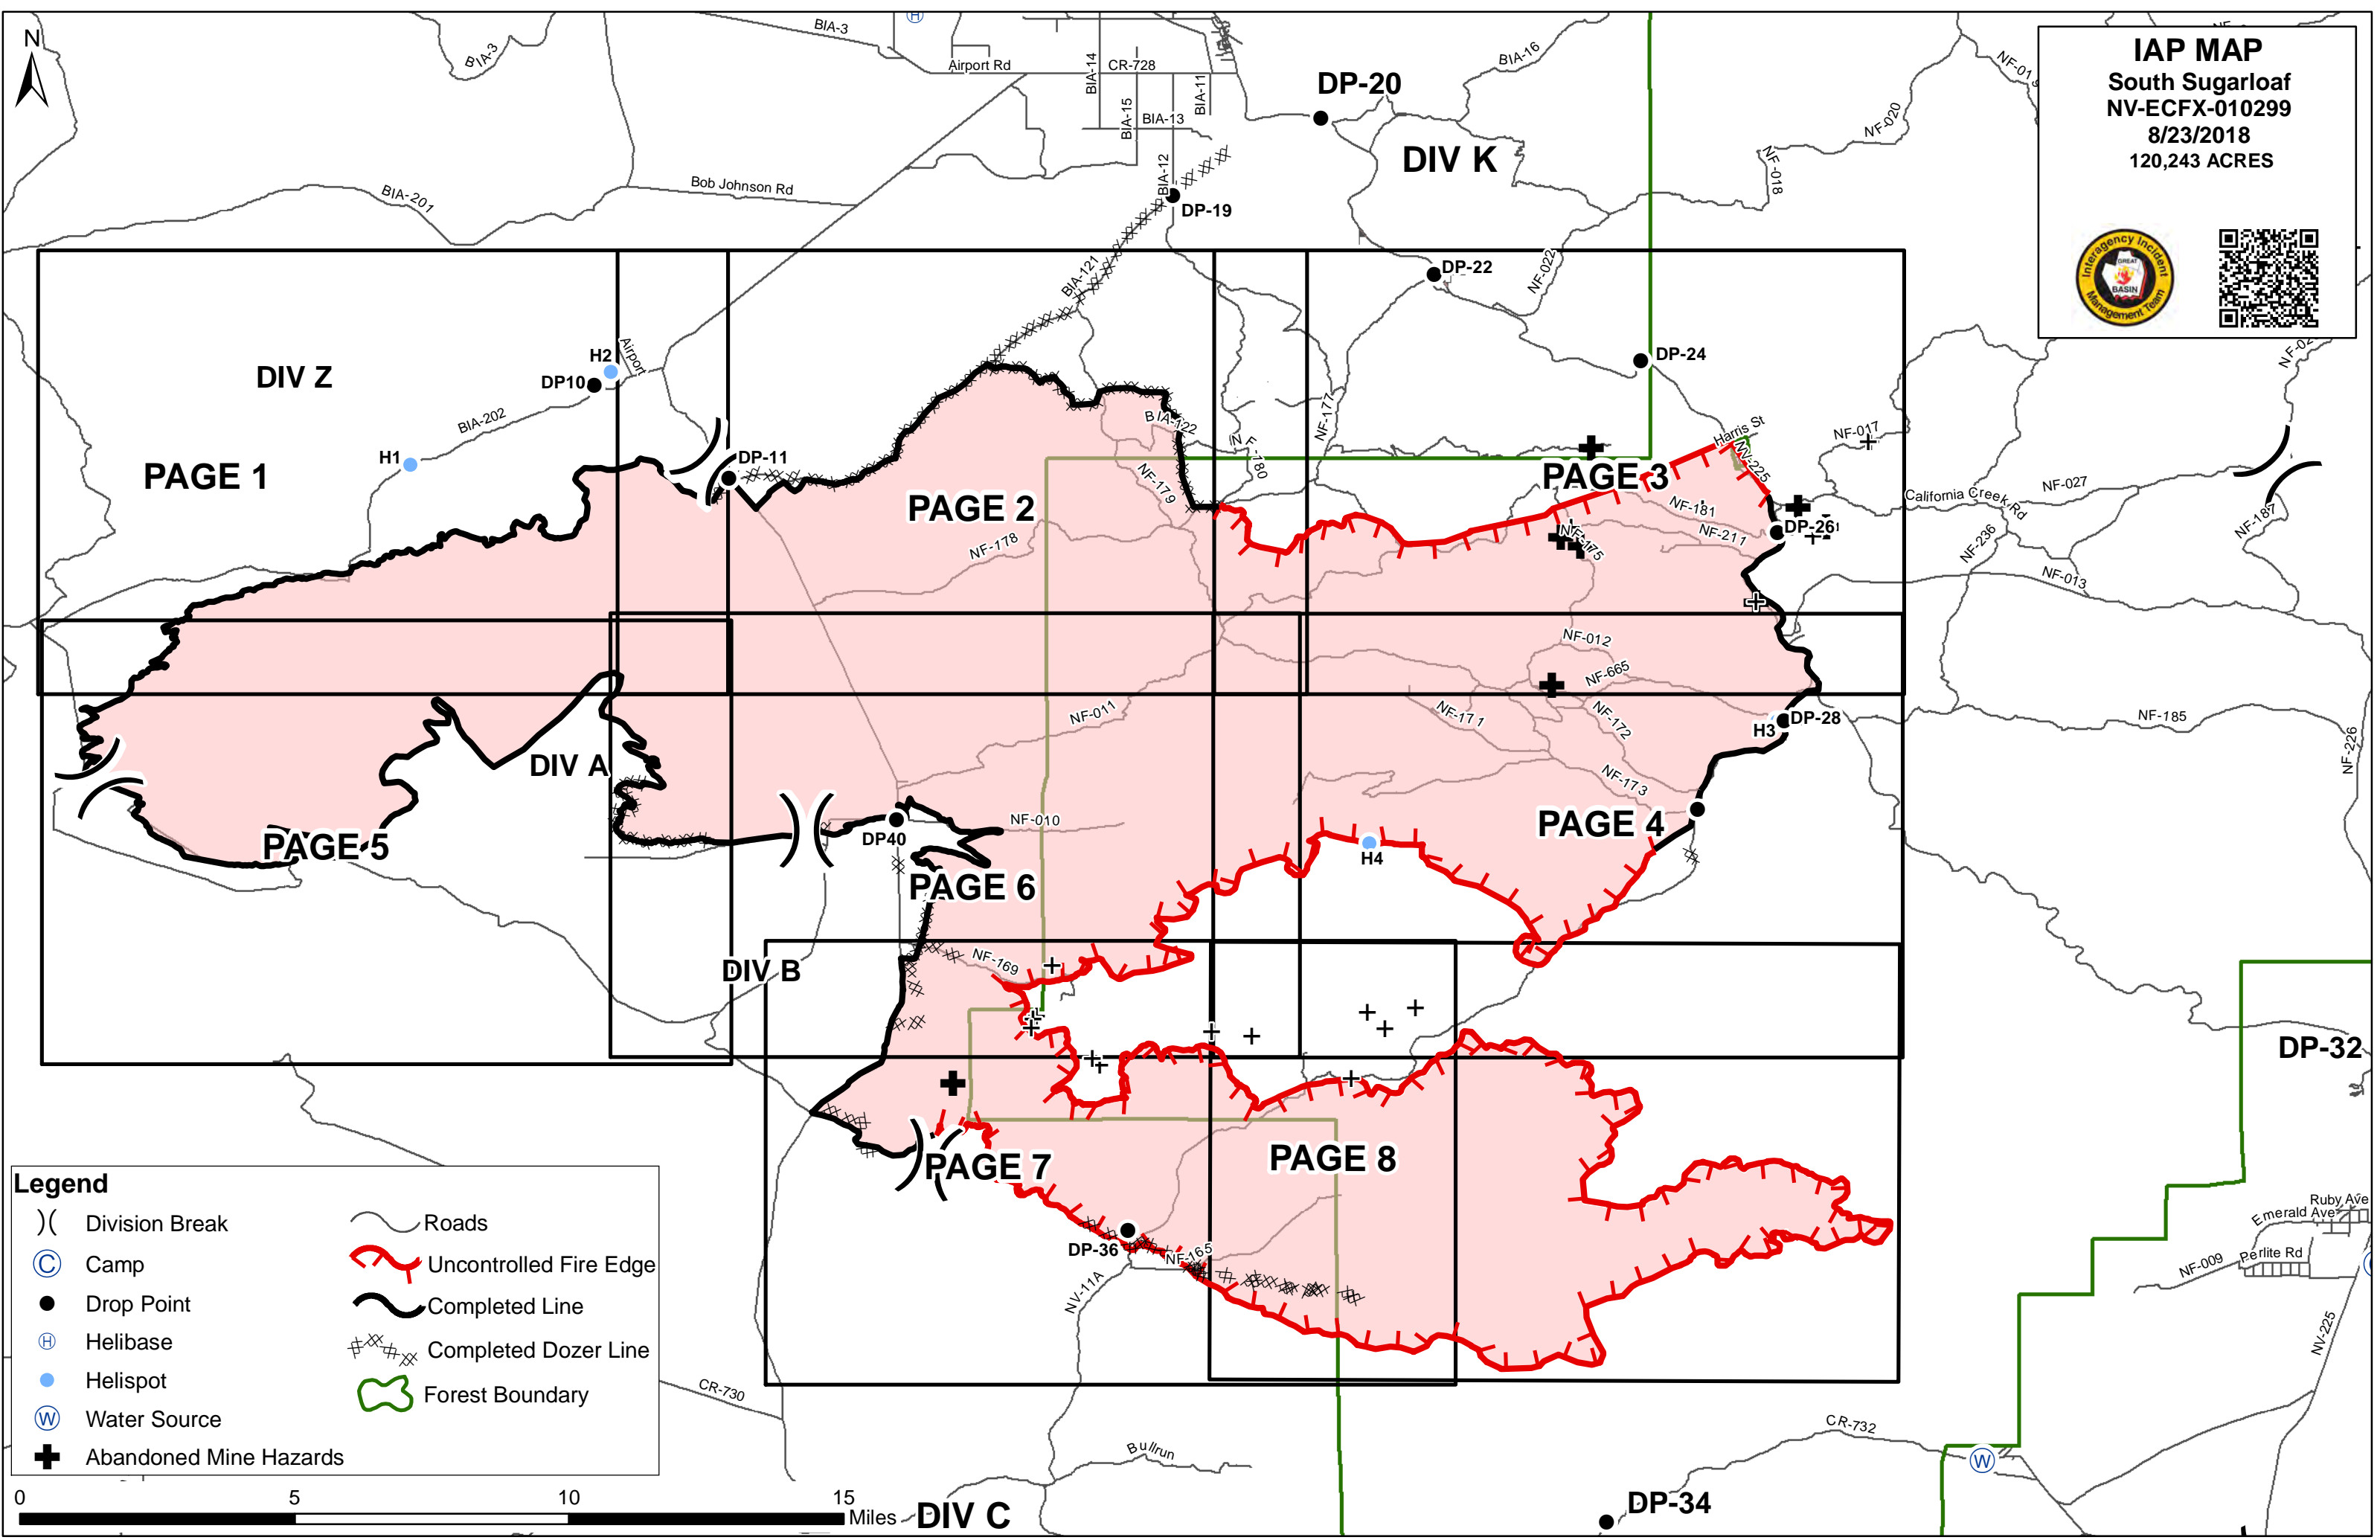

IAP MAP
South Sugarloaf
NV-ECFX-010299
8/23/2018
120,243 ACRES

Legend

) (Division Break	~	Roads
⊙	Camp	~	Uncontrolled Fire Edge
●	Drop Point	~	Completed Line
⊕	Helibase	###	Completed Dozer Line
●	Helispot	⬭	Forest Boundary
⊕	Water Source		
+	Abandoned Mine Hazards		

Legend

	Division Break		Roads
	Drop Point		Completed Line
	Helispot		Completed Dozer Line
	Abandoned Mine Hazards		

DP-19

H2
DP10

DP-11

IAP MAP
South Sugarloaf
NV-ECFX-010299
8/23/2018
120,243 ACRES
Page 2

Legend

) (Division Break	~	Roads
●	Drop Point	~	Uncontrolled Fire Edge
●	Helispot	~	Completed Line
+	Abandoned Mine Hazards	~	Completed Dozer Line
		~	Forest Boundary

DP-19

DP-22

DP-24

DP-26

DP-28

IAP MAP
South Sugarloaf
NV-ECFX-010299
8/23/2018
120,243 ACRES
Page 3

IAP MAP

South Sugarloaf

NV-ECFX-010299

8/23/2018

120,243 ACRES

Page 8

Legend

) (Division Break	~	Roads
●	Drop Point	⚡	Uncontrolled Fire Edge
+	Abandoned Mine Hazards	⌘	Completed Dozer Line
		🌿	Forest Boundary