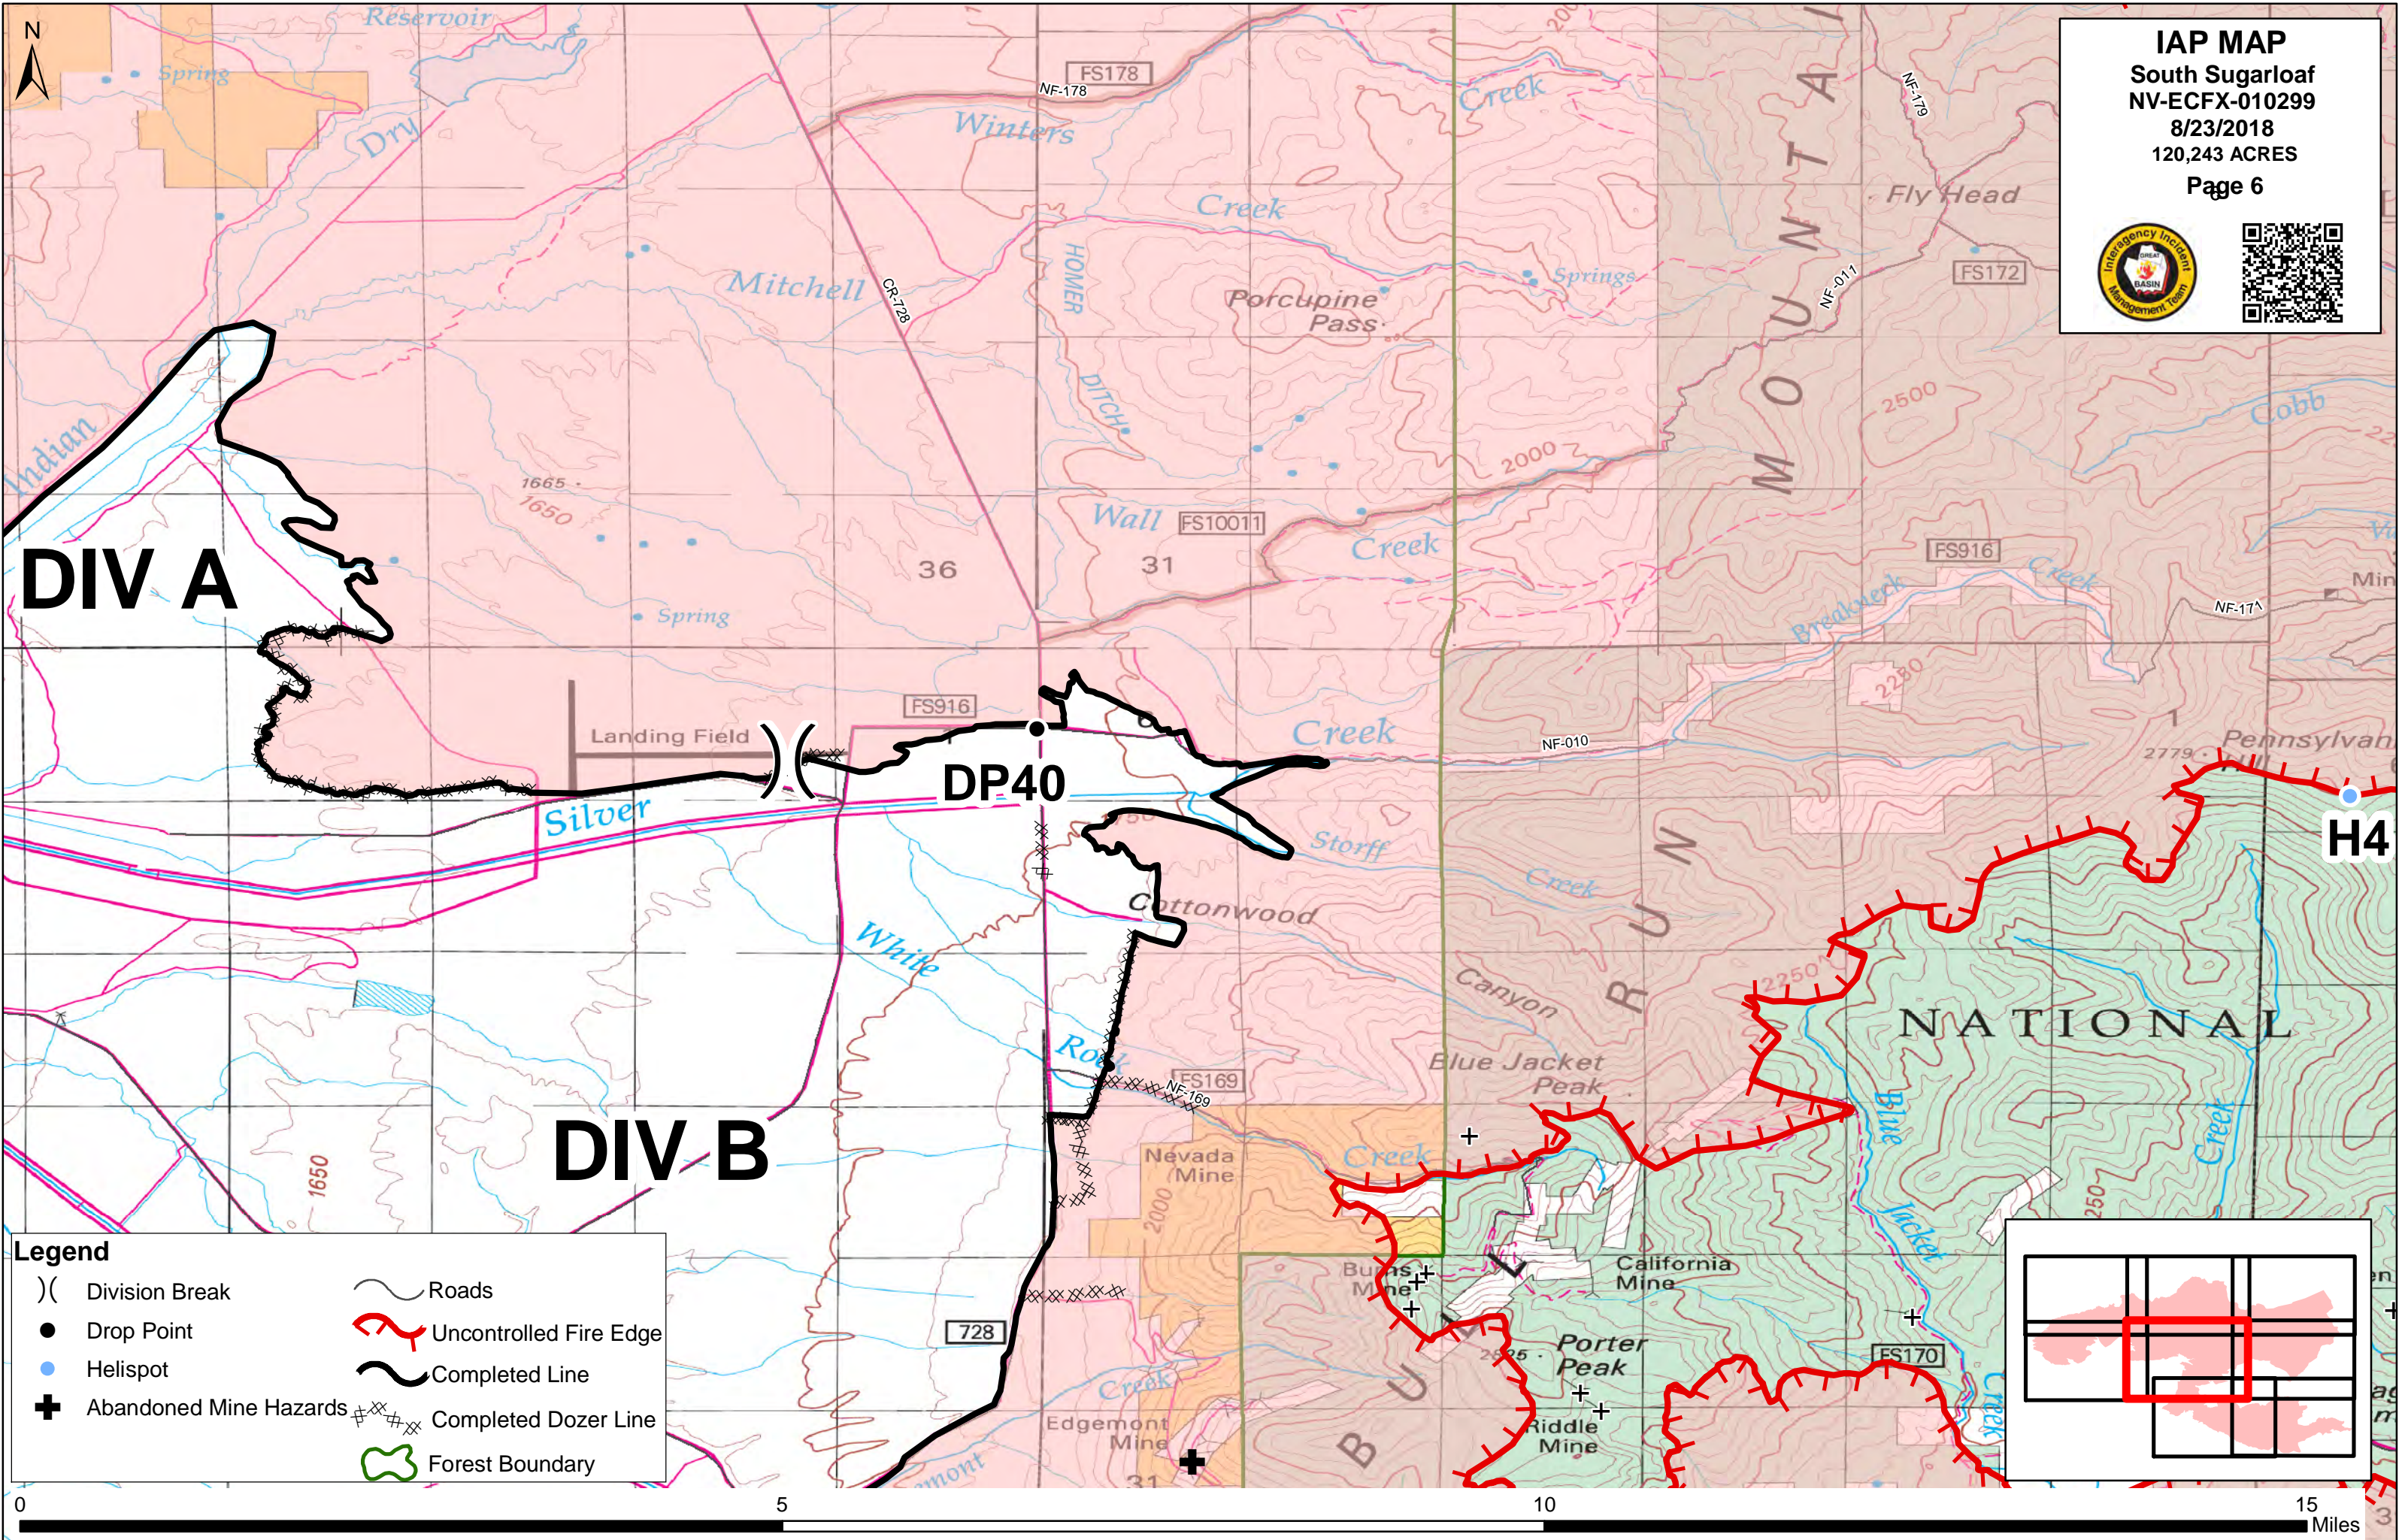

Legend

) (Division Break	~	Roads
●	Drop Point	~	Uncontrolled Fire Edge
●	Helispot	~	Completed Line
+	Abandoned Mine Hazards	~	Completed Dozer Line
		~	Forest Boundary

DP-19

DP-22

DP-24

DP-26

DP-28

IAP MAP
South Sugarloaf
NV-ECFX-010299
8/23/2018
120,243 ACRES
Page 3

Legend

-) (Division Break
- Drop Point
- Helispot
- + Abandoned Mine Hazards
- ~ Roads
- ~ Uncontrolled Fire Edge
- ~ Completed Line
- ~ Completed Dozer Line
- ~ Forest Boundary

Legend

) (Division Break	~	Roads
●	Drop Point	~	Uncontrolled Fire Edge
●	Helispot	~	Completed Line
+	Abandoned Mine Hazards	~	Completed Dozer Line
		~	Forest Boundary

Legend

- () Division Break
- + Abandoned Mine Hazards
- ~ Roads
- ~ Completed Line
- ### Completed Dozer Line

Legend

) (Division Break	~	Roads
●	Drop Point	~	Uncontrolled Fire Edge
●	Helispot	~	Completed Line
+	Abandoned Mine Hazards	~	Completed Dozer Line
		~	Forest Boundary

IAP MAP

South Sugarloaf

NV-ECFX-010299

8/23/2018

120,243 ACRES

Page 8

Legend

) (Division Break	~	Roads
●	Drop Point	⚡	Uncontrolled Fire Edge
+	Abandoned Mine Hazards	⌘	Completed Dozer Line
		🌿	Forest Boundary