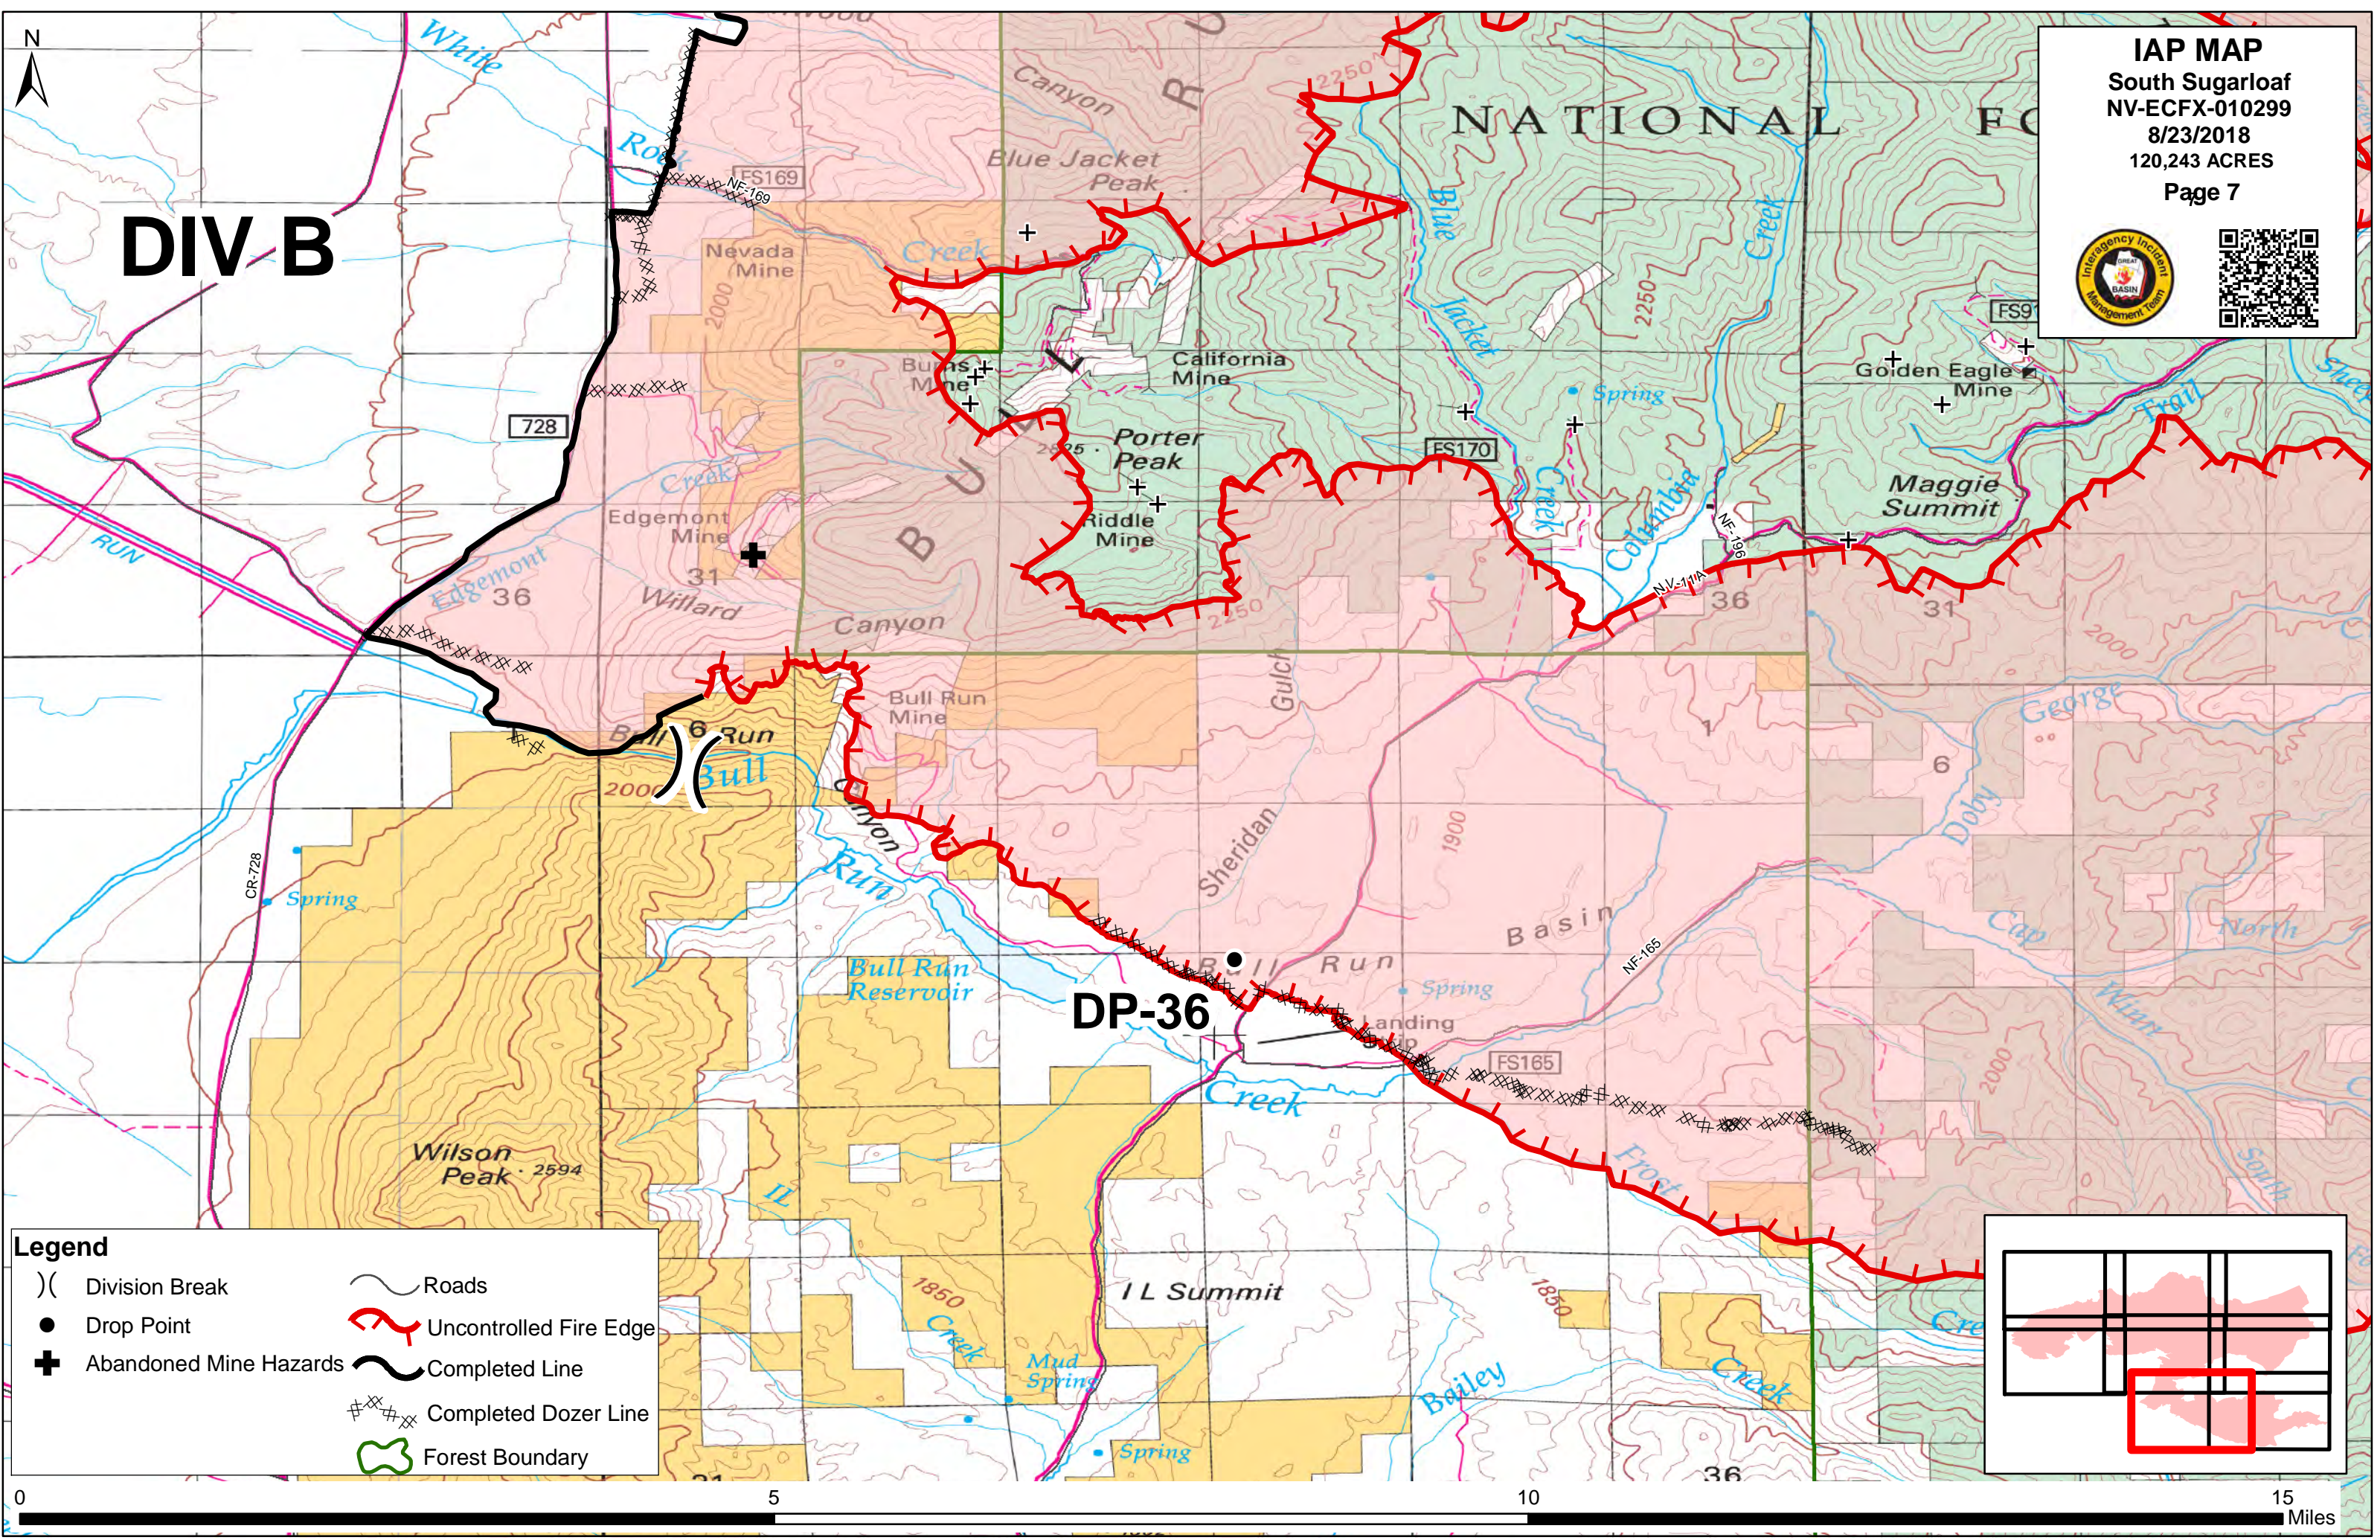

Legend

) (Division Break	~	Roads
●	Drop Point	~	Uncontrolled Fire Edge
●	Helispot	~	Completed Line
+	Abandoned Mine Hazards	~	Completed Dozer Line
		~	Forest Boundary

DP-19

DP-22

DP-24

DP-26

DP-28

IAP MAP
South Sugarloaf
NV-ECFX-010299
8/23/2018
120,243 ACRES
Page 3

Legend

- () Division Break
- + Abandoned Mine Hazards
- ~ Roads
- ~ Completed Line
- ### Completed Dozer Line

Legend

) (Division Break	~	Roads
●	Drop Point	~	Uncontrolled Fire Edge
●	Helispot	~	Completed Line
+	Abandoned Mine Hazards	~	Completed Dozer Line
		~	Forest Boundary

DIV B

DP-36

IAP MAP
 South Sugarloaf
 NV-ECFX-010299
 8/23/2018
 120,243 ACRES
 Page 7

Legend

	Division Break		Roads
	Drop Point		Uncontrolled Fire Edge
	Abandoned Mine Hazards		Completed Line
			Completed Dozer Line
			Forest Boundary

IAP MAP

South Sugarloaf

NV-ECFX-010299

8/23/2018

120,243 ACRES

Page 8

Legend

) (Division Break	~	Roads
●	Drop Point	⚡	Uncontrolled Fire Edge
+	Abandoned Mine Hazards	⌘	Completed Dozer Line
		🌿	Forest Boundary