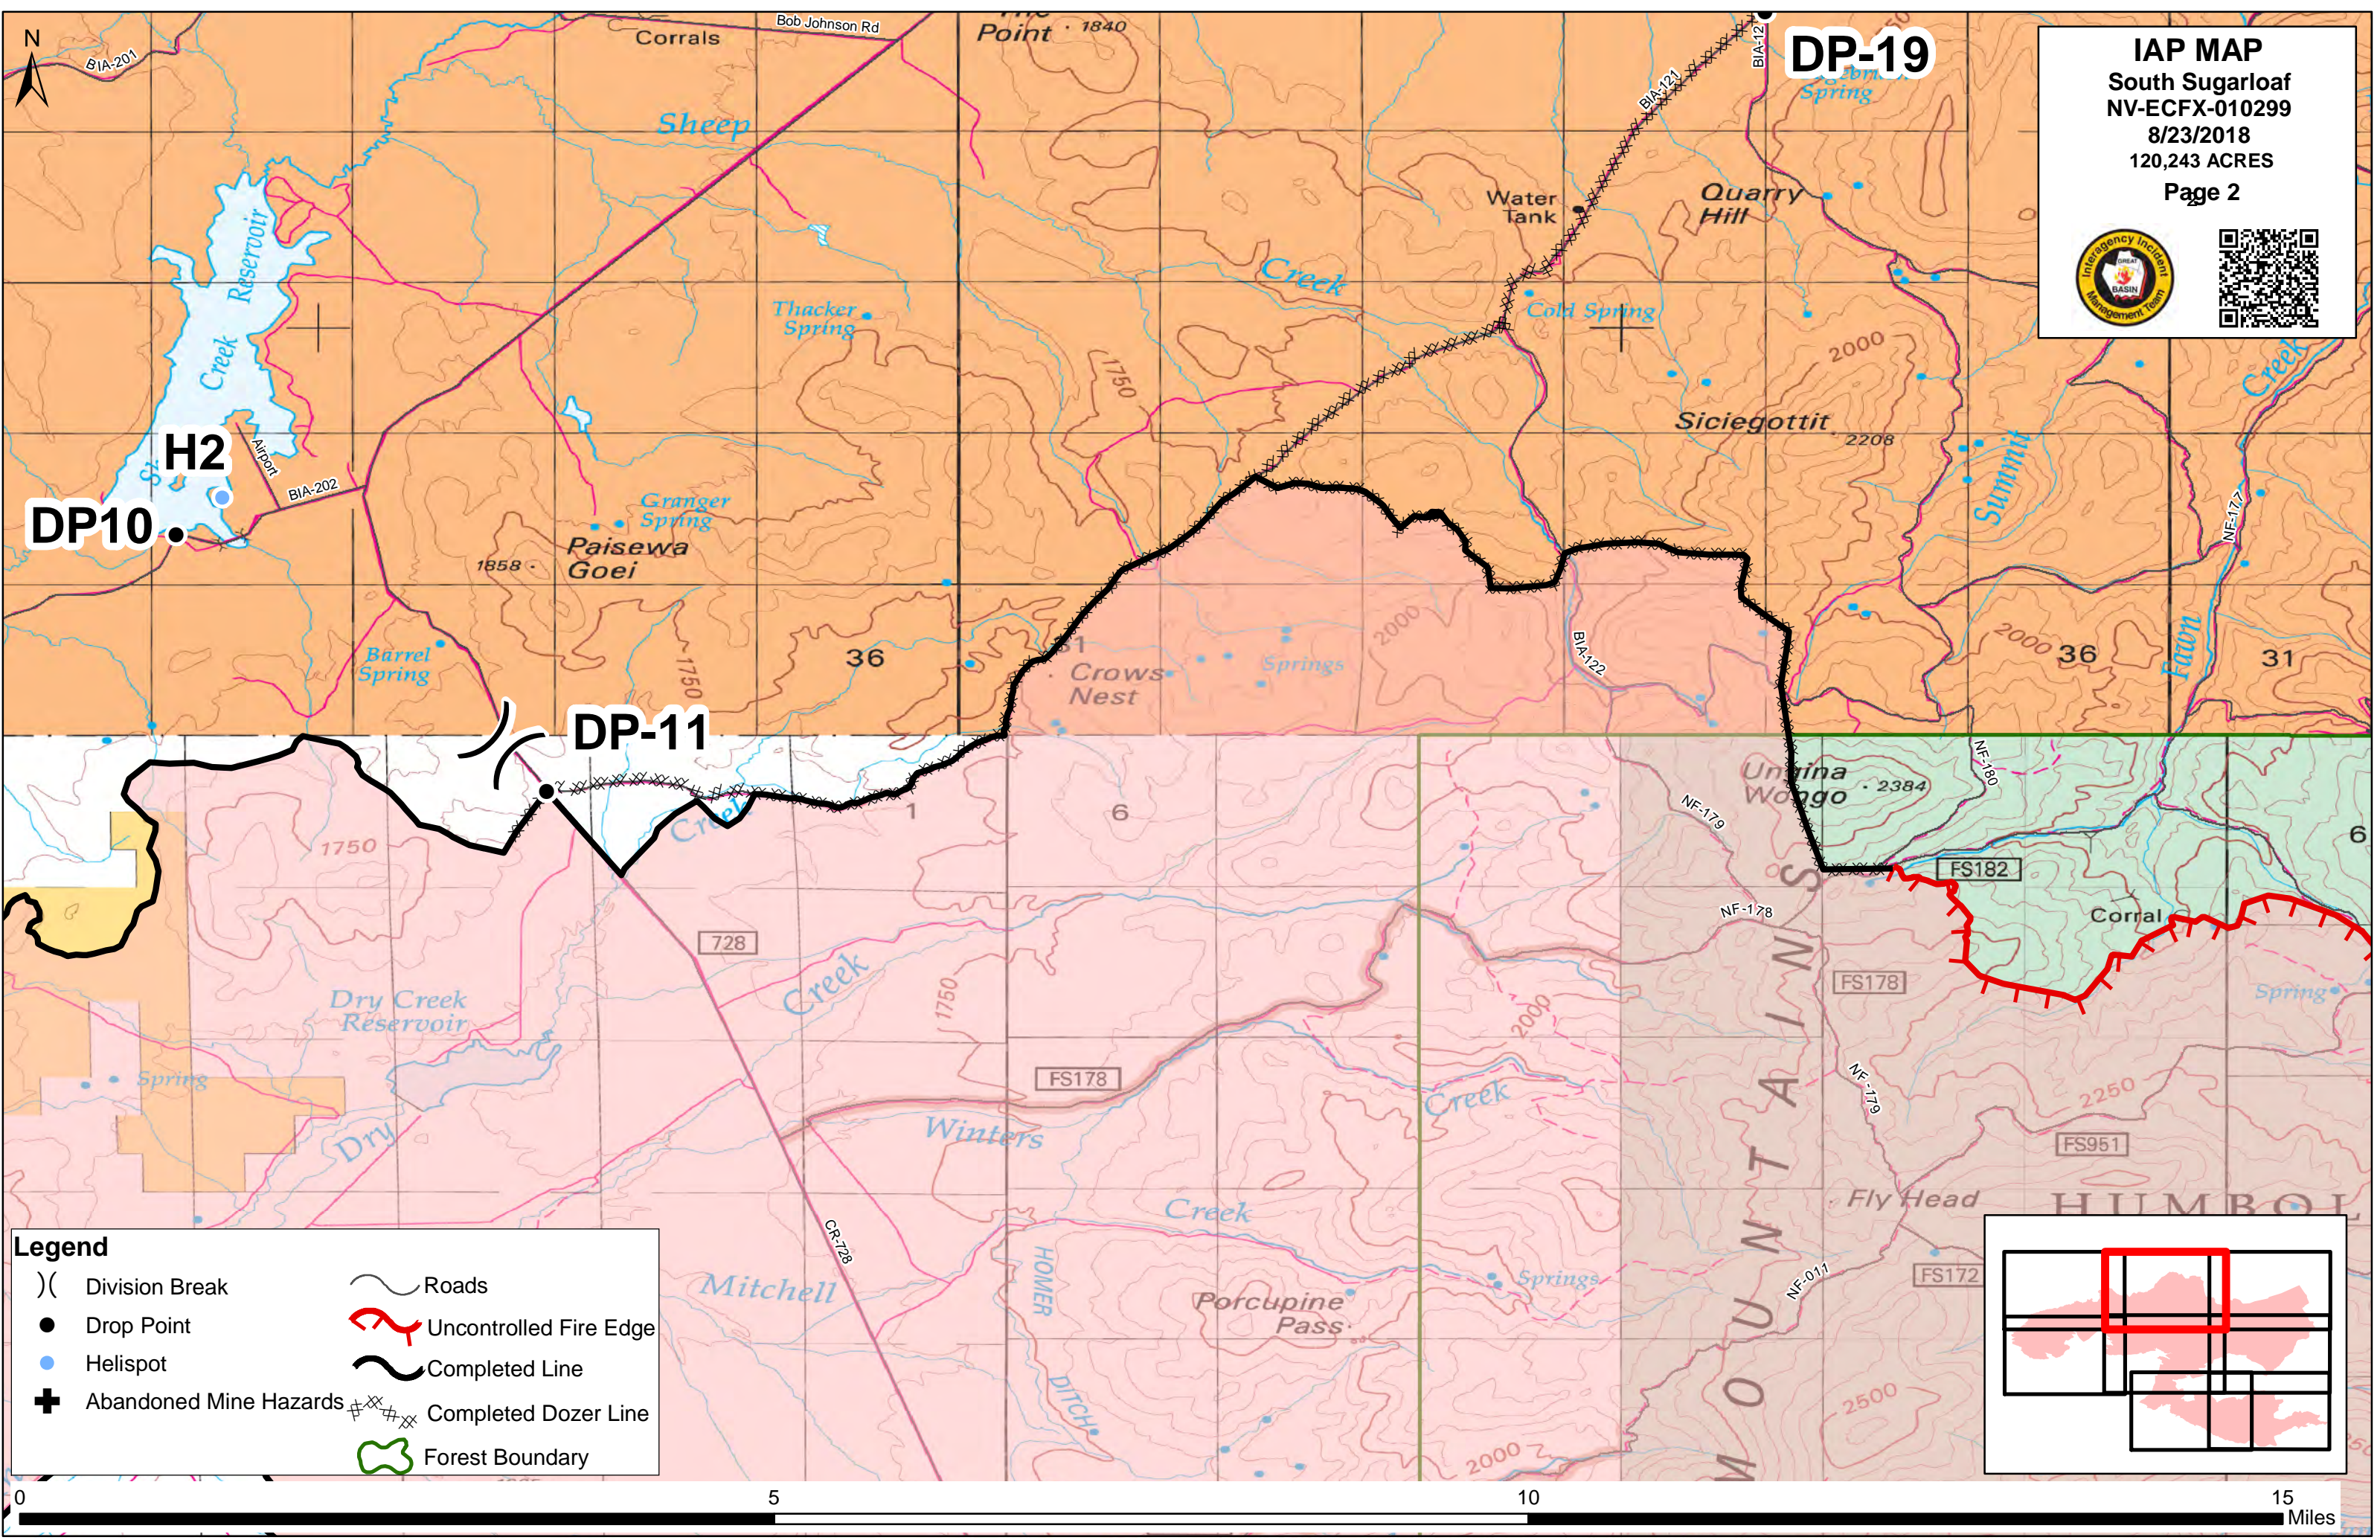

IAP MAP
South Sugarloaf
NV-ECFX-010299
8/23/2018
120,243 ACRES

Legend

) (Division Break	~	Roads
⊙	Camp	~	Uncontrolled Fire Edge
●	Drop Point	~	Completed Line
⊕	Helibase	###	Completed Dozer Line
●	Helispot	⬭	Forest Boundary
⊕	Water Source		
+	Abandoned Mine Hazards		

Legend

	Division Break		Roads
	Drop Point		Completed Line
	Helispot		Completed Dozer Line
	Abandoned Mine Hazards		

DP-19

H2
DP10

DP-11

IAP MAP
South Sugarloaf
NV-ECFX-010299
8/23/2018
120,243 ACRES
Page 2

Legend

) (Division Break	~	Roads
●	Drop Point	~	Uncontrolled Fire Edge
●	Helispot	~	Completed Line
+	Abandoned Mine Hazards	~	Completed Dozer Line
		~	Forest Boundary

DP-19

DP-22

DP-24

DP-26

DP-28

IAP MAP
South Sugarloaf
NV-ECFX-010299
8/23/2018
120,243 ACRES
Page 3

IAP MAP

South Sugarloaf

NV-ECFX-010299

8/23/2018

120,243 ACRES

Page 8

Legend

) (Division Break	~	Roads
●	Drop Point	⚡	Uncontrolled Fire Edge
+	Abandoned Mine Hazards	⌘	Completed Dozer Line
		🌿	Forest Boundary