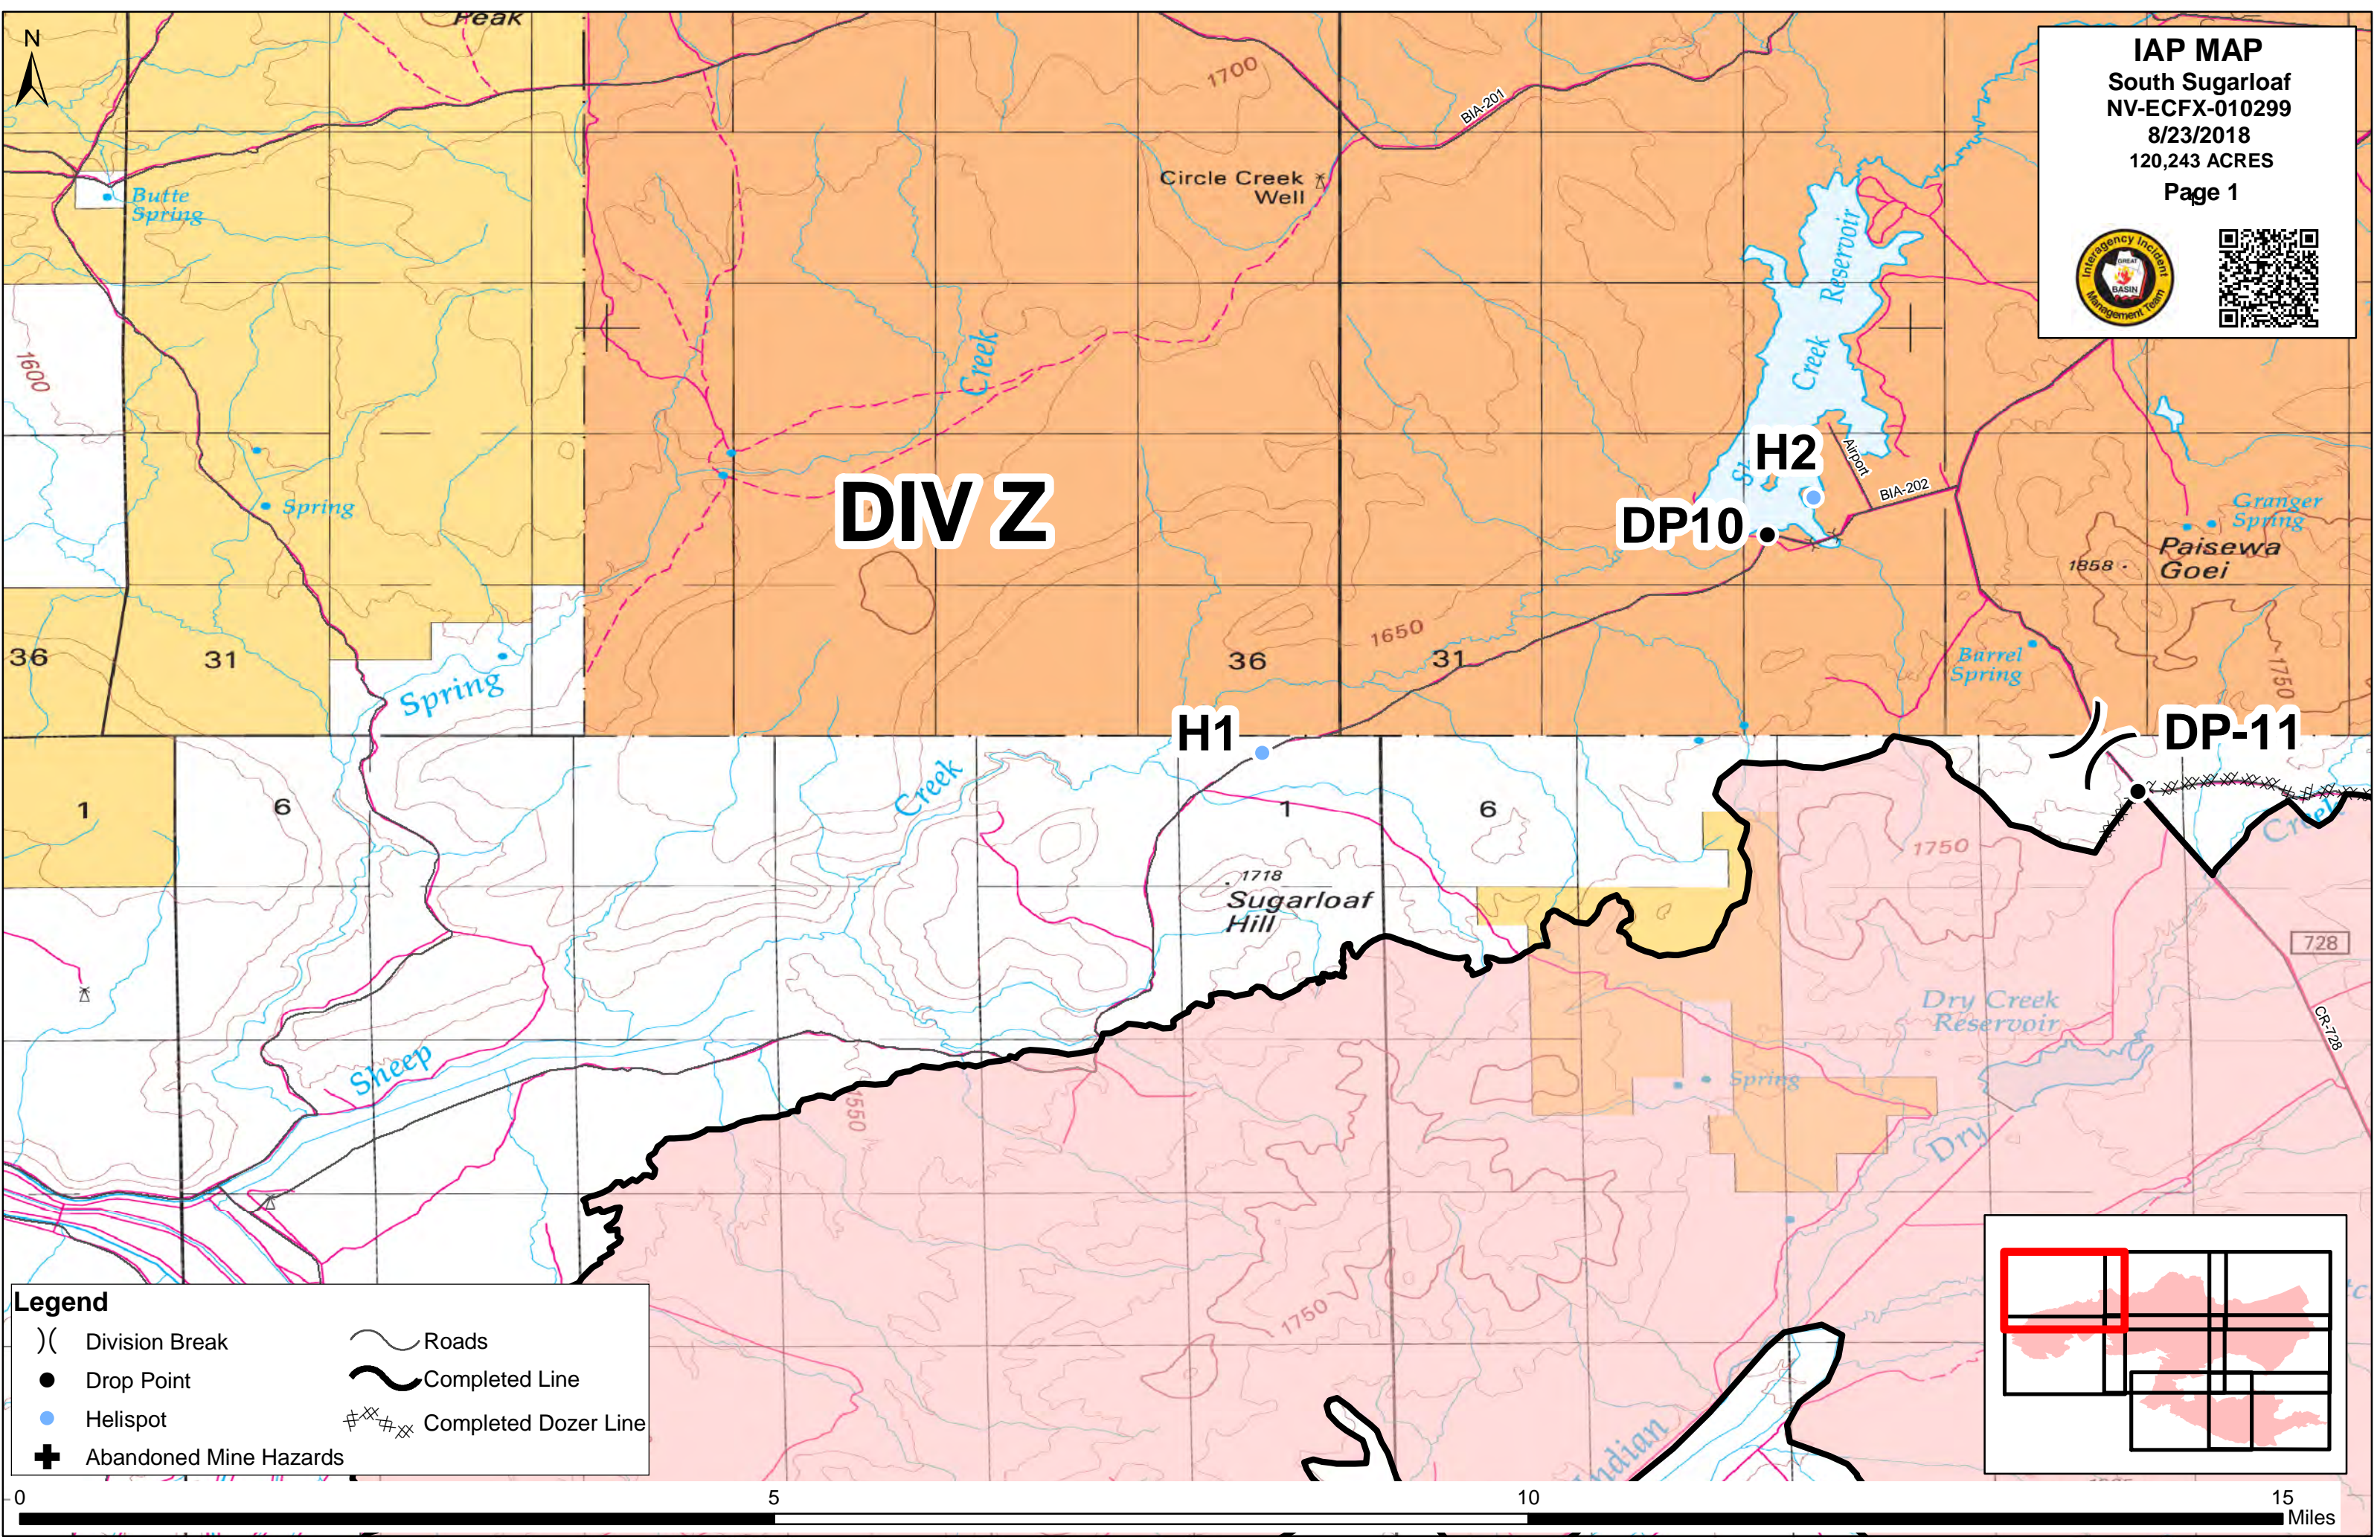

IAP MAP
South Sugarloaf
NV-ECFX-010299
8/23/2018
120,243 ACRES

Legend

) (Division Break	~	Roads
⊙	Camp	~	Uncontrolled Fire Edge
●	Drop Point	~	Completed Line
⊕	Helibase	###	Completed Dozer Line
●	Helispot	⬭	Forest Boundary
⊕	Water Source		
+	Abandoned Mine Hazards		

Legend

	Division Break		Roads
	Drop Point		Completed Line
	Helispot		Completed Dozer Line
	Abandoned Mine Hazards		

DP-19

H2
DP10

DP-11

IAP MAP
South Sugarloaf
NV-ECFX-010299
8/23/2018
120,243 ACRES
Page 2

Legend

) (Division Break	~	Roads
●	Drop Point	~	Uncontrolled Fire Edge
●	Helispot	~	Completed Line
+	Abandoned Mine Hazards	~	Completed Dozer Line
		~	Forest Boundary

DP-19

DP-22

DP-24

DP-26

DP-28

IAP MAP
South Sugarloaf
NV-ECFX-010299
8/23/2018
120,243 ACRES
Page 3

IAP MAP

South Sugarloaf

NV-ECFX-010299

8/23/2018

120,243 ACRES

Page 8

Legend

) (Division Break	~	Roads
●	Drop Point	⚡	Uncontrolled Fire Edge
+	Abandoned Mine Hazards	⌘	Completed Dozer Line
		🌿	Forest Boundary