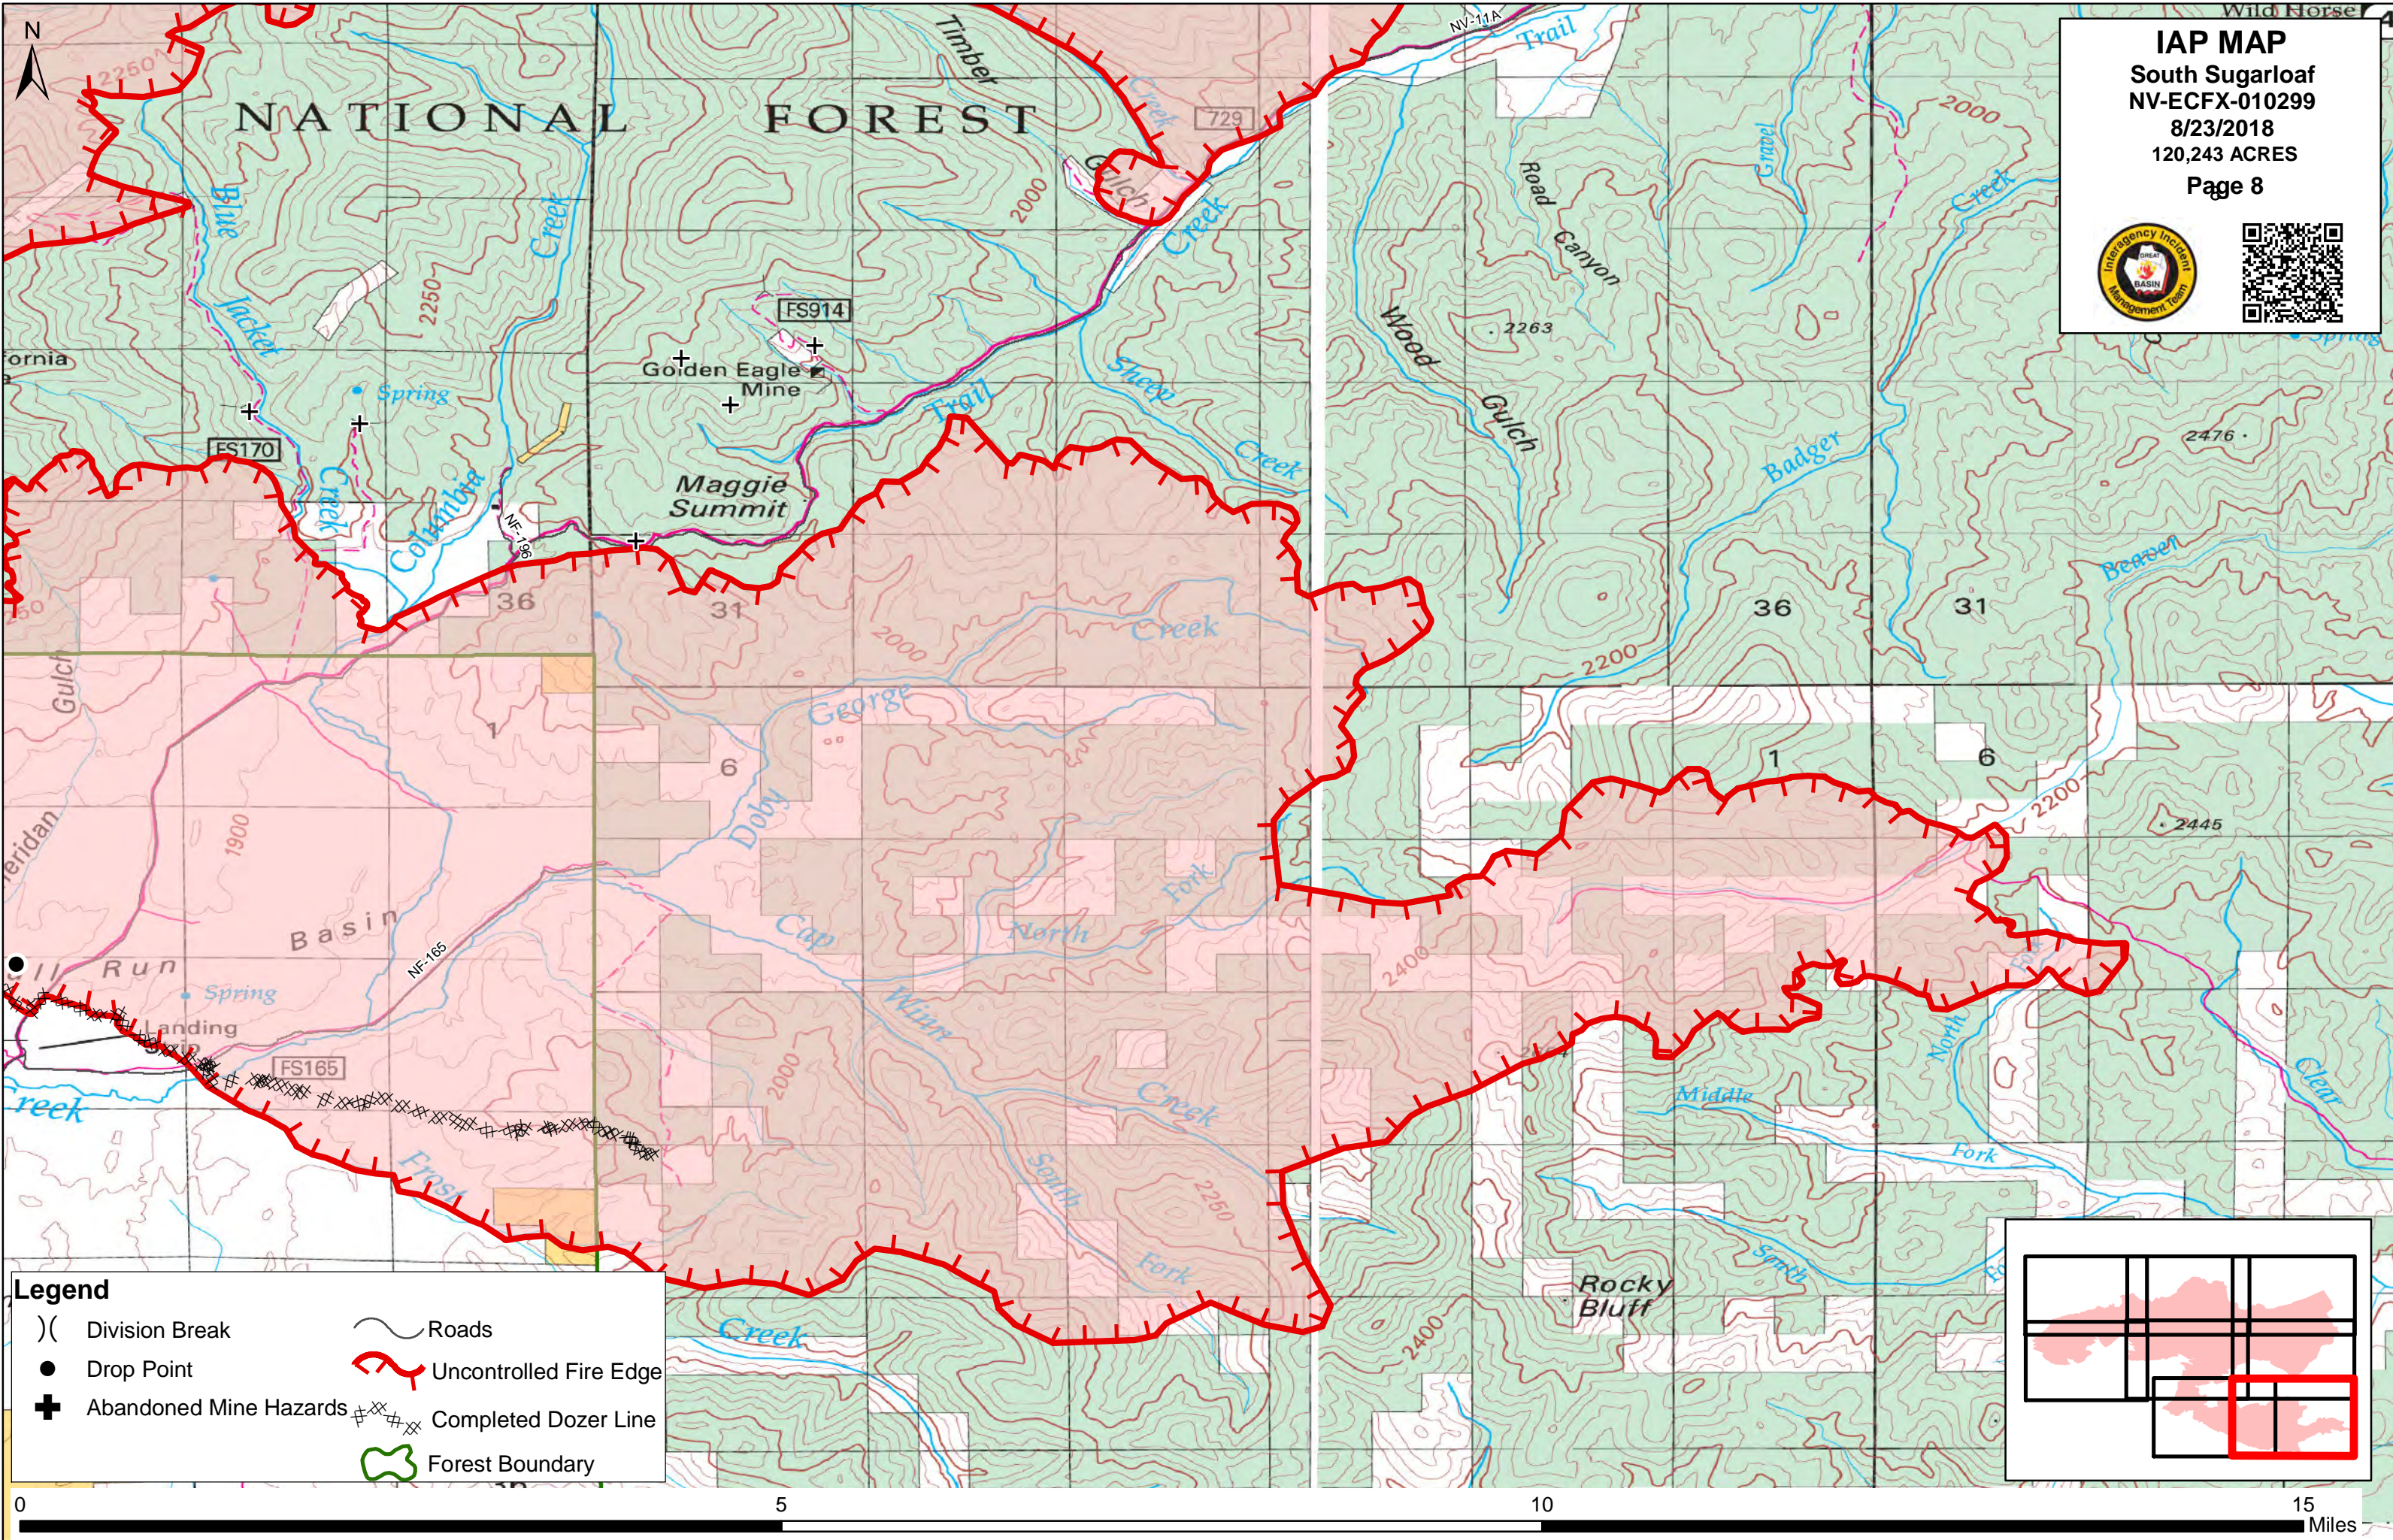

Legend

) (Division Break	~	Roads
●	Drop Point	~	Uncontrolled Fire Edge
●	Helispot	~	Completed Line
+	Abandoned Mine Hazards	~	Completed Dozer Line
		~	Forest Boundary

DP-19

DP-22

DP-24

DP-26

DP-28

IAP MAP
South Sugarloaf
NV-ECFX-010299
8/23/2018
120,243 ACRES
Page 3

Legend

- () Division Break
- + Abandoned Mine Hazards
- ~ Roads
- ~ Completed Line
- ### Completed Dozer Line

Legend

) (Division Break	~	Roads
●	Drop Point	~	Uncontrolled Fire Edge
●	Helispot	~	Completed Line
+	Abandoned Mine Hazards	~	Completed Dozer Line
		~	Forest Boundary

DIV B

DP-36

IAP MAP
 South Sugarloaf
 NV-ECFX-010299
 8/23/2018
 120,243 ACRES
 Page 7

Legend

	Division Break		Roads
	Drop Point		Uncontrolled Fire Edge
	Abandoned Mine Hazards		Completed Line
			Completed Dozer Line
			Forest Boundary

IAP MAP

South Sugarloaf

NV-ECFX-010299

8/23/2018

120,243 ACRES

Page 8

Legend

) (Division Break	~	Roads
●	Drop Point	⚡	Uncontrolled Fire Edge
+	Abandoned Mine Hazards	⌘	Completed Dozer Line
		🌿	Forest Boundary