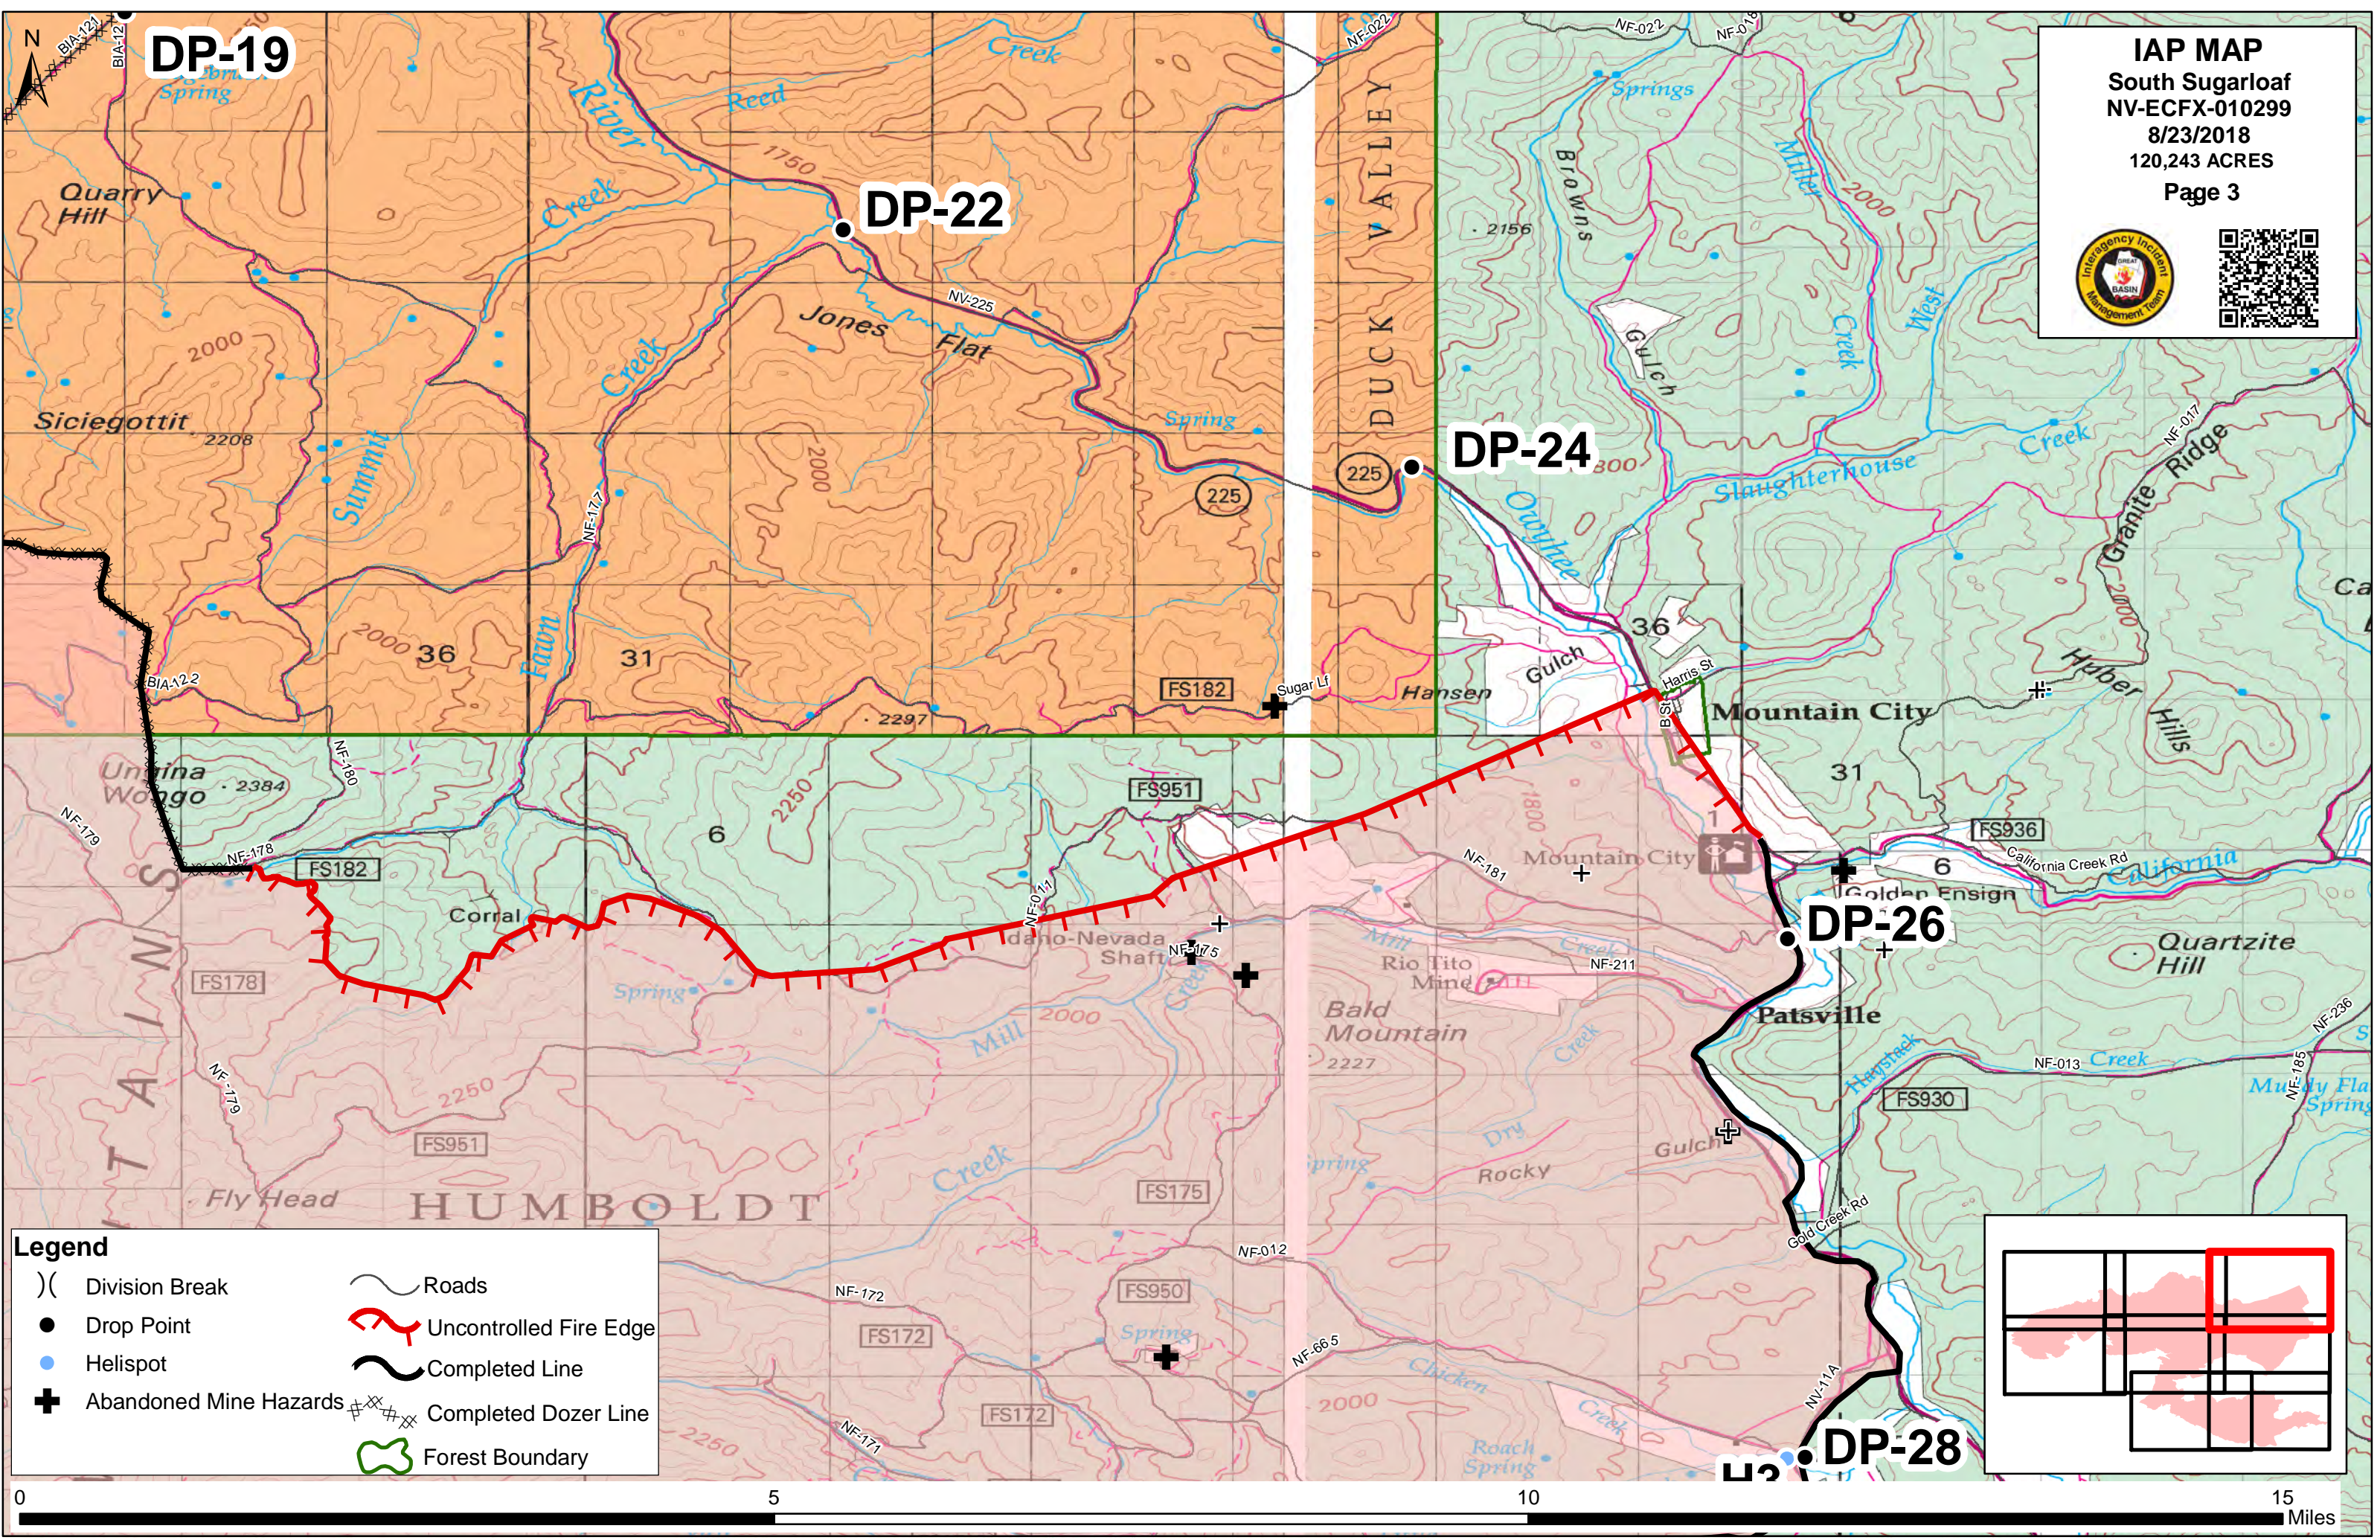

Legend

) (Division Break	~	Roads
●	Drop Point	~	Uncontrolled Fire Edge
●	Helispot	~	Completed Line
+	Abandoned Mine Hazards	~	Completed Dozer Line
		~	Forest Boundary

DP-19

DP-22

DP-24

DP-26

DP-28

IAP MAP
South Sugarloaf
NV-ECFX-010299
8/23/2018
120,243 ACRES
Page 3

Legend

-) (Division Break
- Drop Point
- Helispot
- + Abandoned Mine Hazards
- ~ Roads
- ~ Uncontrolled Fire Edge
- ~ Completed Line
- ~ Completed Dozer Line
- ~ Forest Boundary

Legend

) (Division Break	~	Roads
●	Drop Point	~	Uncontrolled Fire Edge
●	Helispot	~	Completed Line
+	Abandoned Mine Hazards	~	Completed Dozer Line
		~	Forest Boundary

Legend

- () Division Break
- + Abandoned Mine Hazards
- ~ Roads
- ~ Completed Line
- ### Completed Dozer Line

Legend

) (Division Break	~	Roads
●	Drop Point	~	Uncontrolled Fire Edge
●	Helispot	~	Completed Line
+	Abandoned Mine Hazards	~	Completed Dozer Line
		~	Forest Boundary

IAP MAP

South Sugarloaf

NV-ECFX-010299

8/23/2018

120,243 ACRES

Page 8

Legend

) (Division Break	~	Roads
●	Drop Point	⚡	Uncontrolled Fire Edge
+	Abandoned Mine Hazards	⌘	Completed Dozer Line
		🌿	Forest Boundary