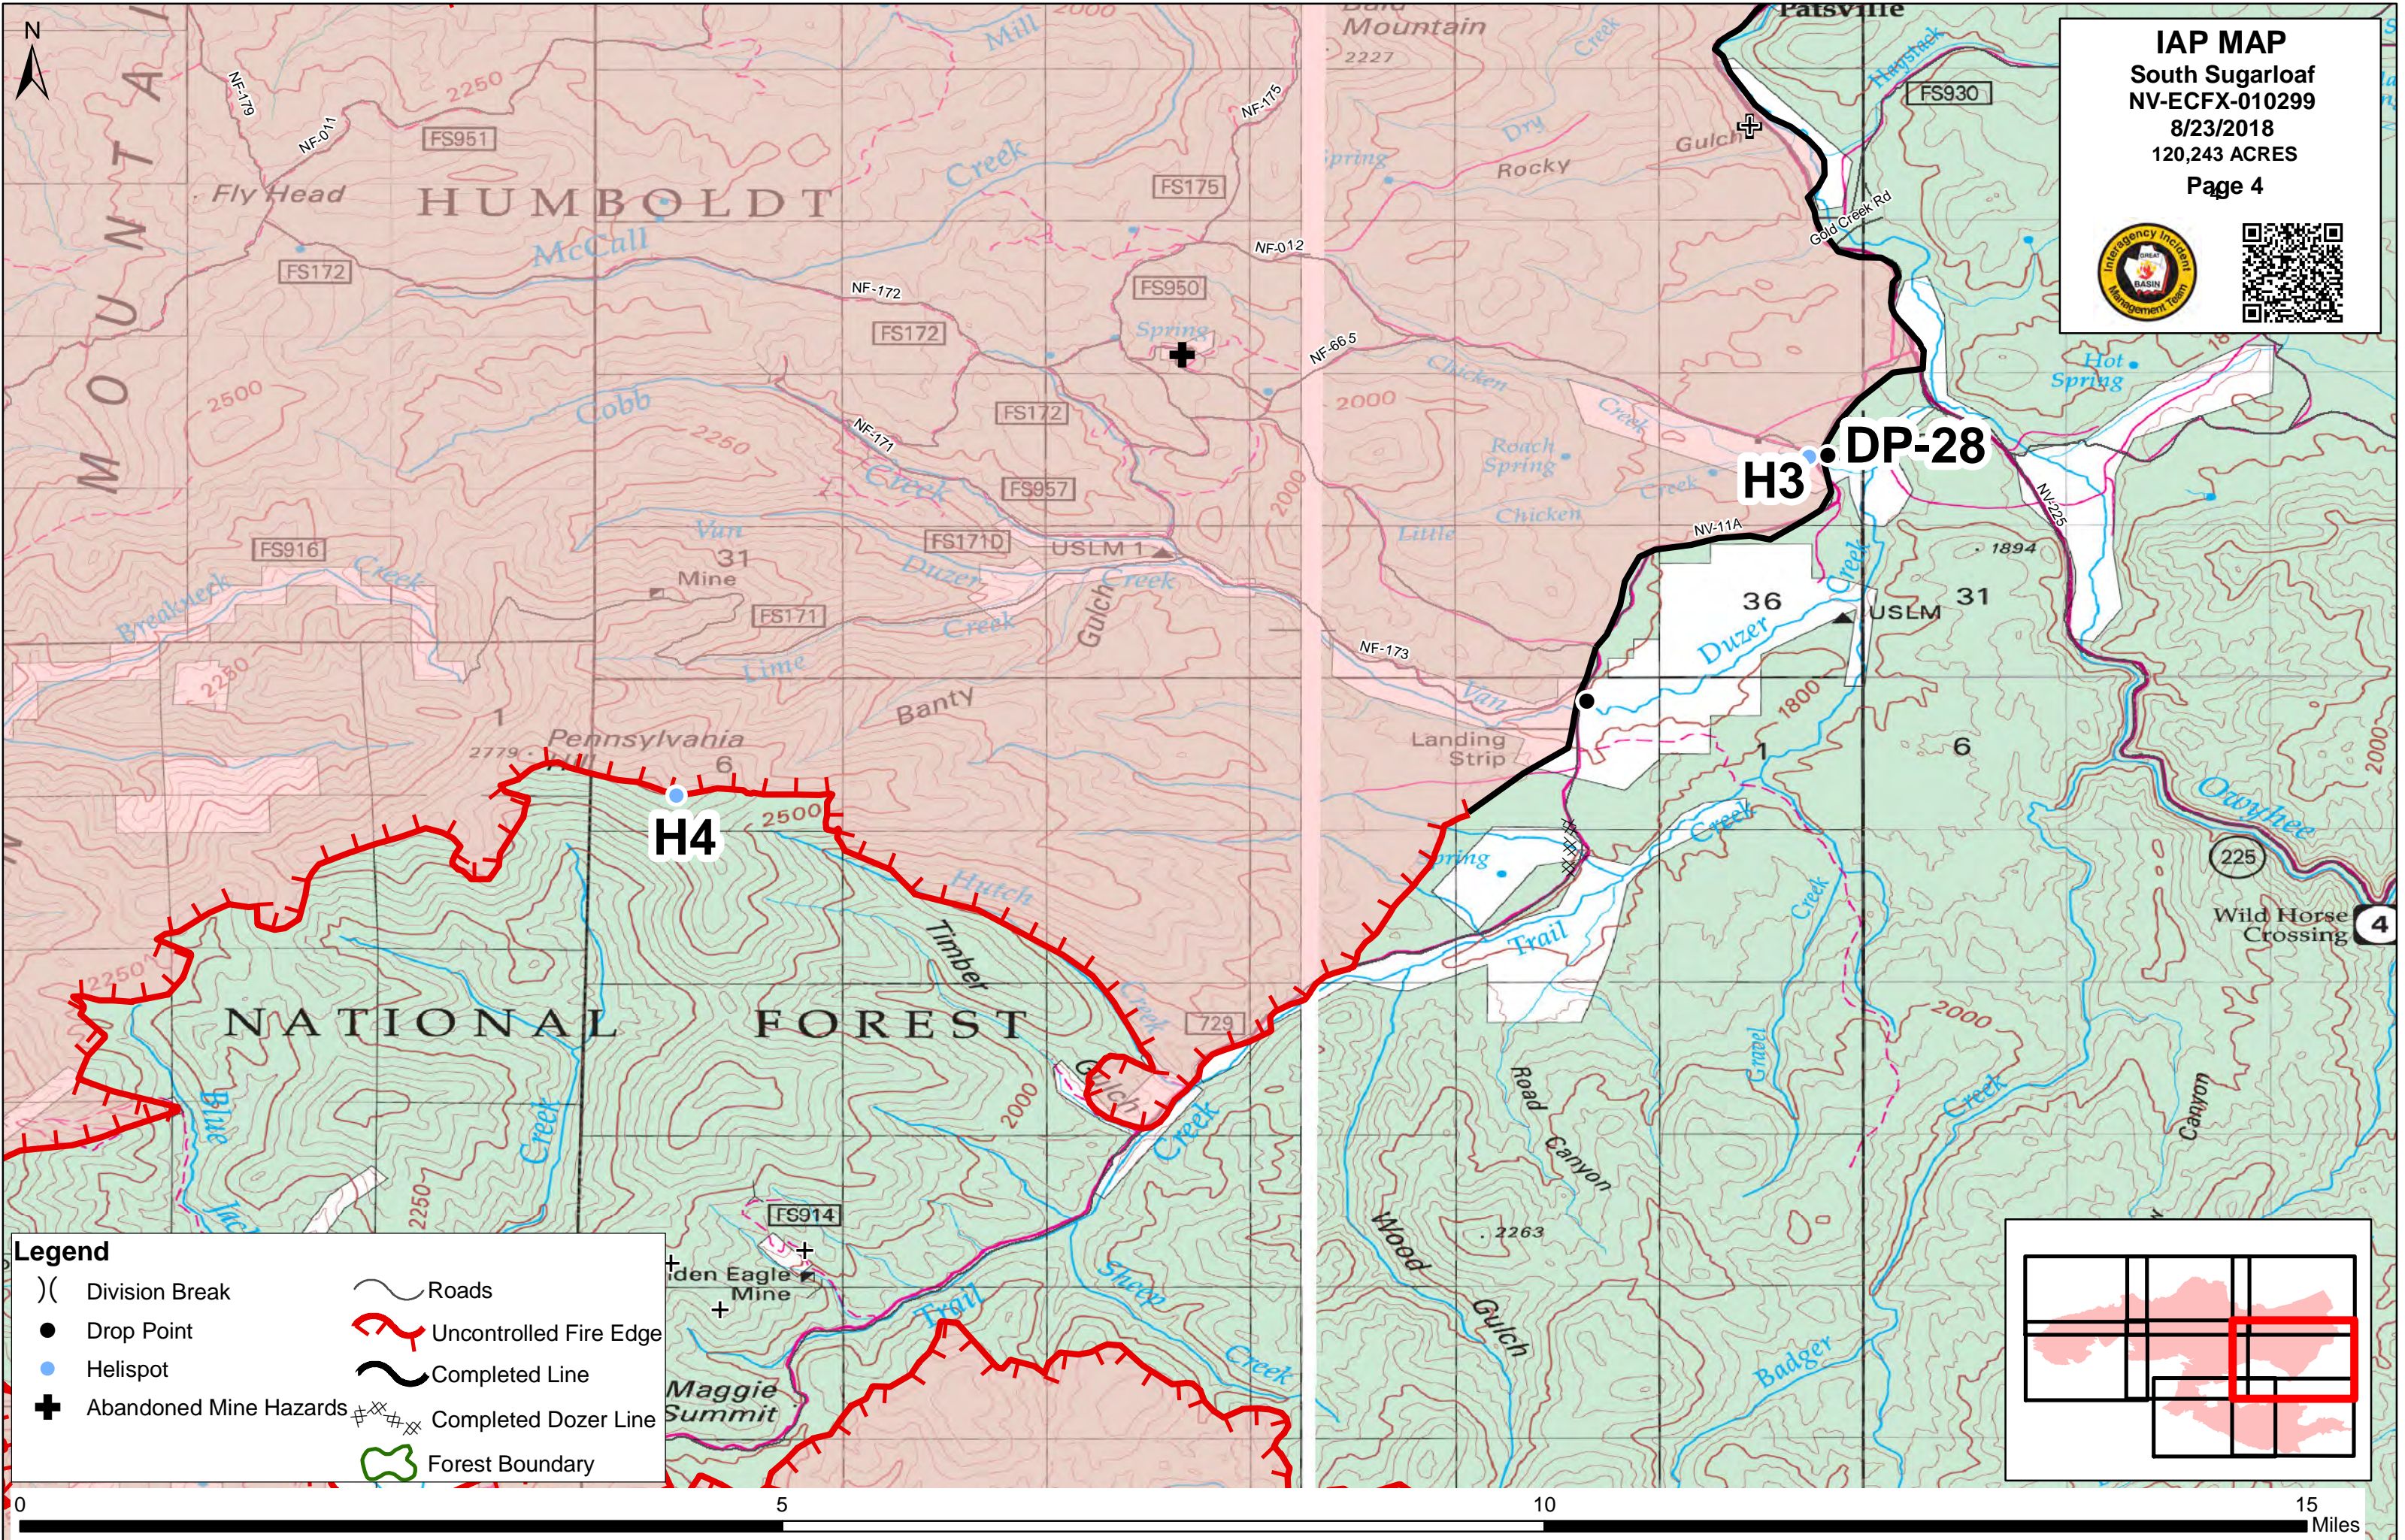

Legend

) (Division Break	~	Roads
●	Drop Point	~	Uncontrolled Fire Edge
●	Helispot	~	Completed Line
+	Abandoned Mine Hazards	~	Completed Dozer Line
		~	Forest Boundary

DP-19

DP-22

DP-24

DP-26

DP-28

IAP MAP
South Sugarloaf
NV-ECFX-010299
8/23/2018
120,243 ACRES
Page 3

Legend

-) (Division Break
- Drop Point
- Helispot
- + Abandoned Mine Hazards
- ~ Roads
- ~ Uncontrolled Fire Edge
- ~ Completed Line
- ~ Completed Dozer Line
- ~ Forest Boundary

Legend

) (Division Break	~	Roads
●	Drop Point	~	Uncontrolled Fire Edge
●	Helispot	~	Completed Line
+	Abandoned Mine Hazards	~	Completed Dozer Line
		~	Forest Boundary

Legend

- () Division Break
- + Abandoned Mine Hazards
- ~ Roads
- ~ Completed Line
- ### Completed Dozer Line

Legend

) (Division Break	~	Roads
●	Drop Point	~	Uncontrolled Fire Edge
●	Helispot	~	Completed Line
+	Abandoned Mine Hazards	~	Completed Dozer Line
		~	Forest Boundary

IAP MAP

South Sugarloaf

NV-ECFX-010299

8/23/2018

120,243 ACRES

Page 8

Legend

) (Division Break	~	Roads
●	Drop Point	⚡	Uncontrolled Fire Edge
+	Abandoned Mine Hazards	⌘	Completed Dozer Line
		🌿	Forest Boundary