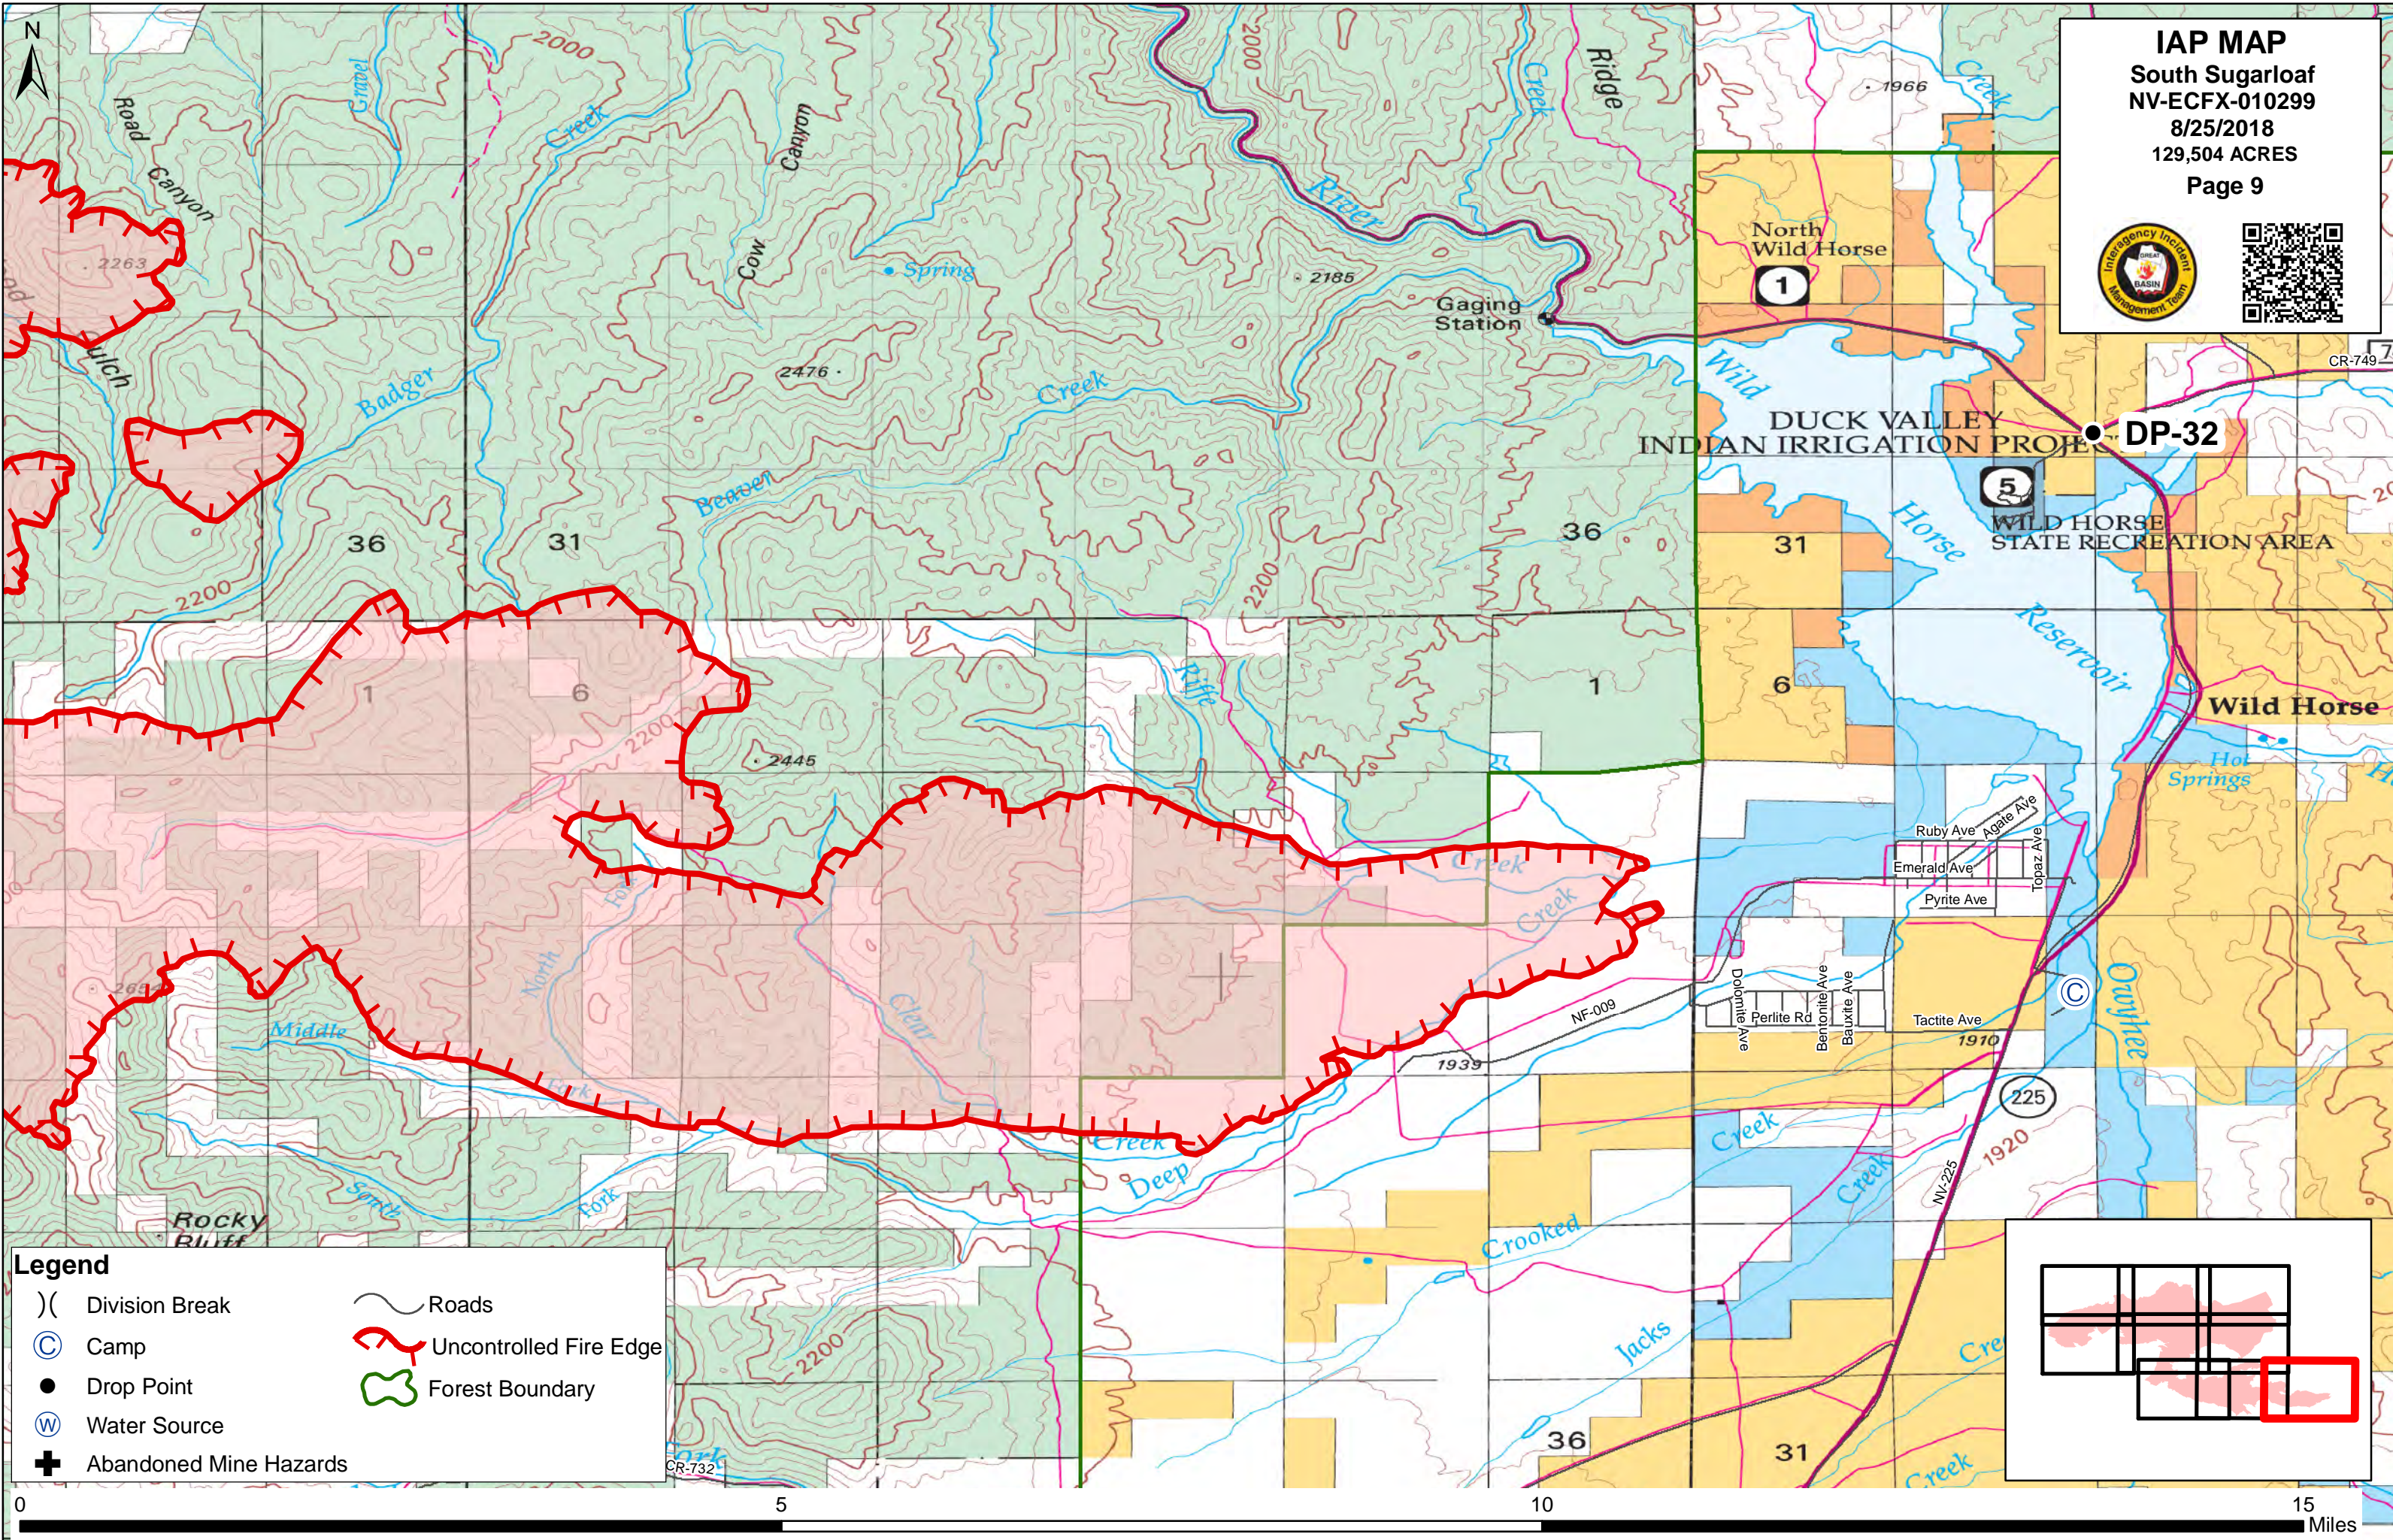

Legend

) (Division Break	~	Roads
●	Drop Point	~	Uncontrolled Fire Edge
●	Helispot	~	Completed Line
+	Abandoned Mine Hazards	~	Completed Dozer Line
		~	Forest Boundary

Legend

	Division Break		Roads
	Abandoned Mine Hazards		Completed Line
			Completed Dozer Line

Legend

) (Division Break	~	Roads
●	Drop Point	~	Uncontrolled Fire Edge
●	Helispot	~	Completed Line
+	Abandoned Mine Hazards	~	Completed Dozer Line
		~	Forest Boundary

DIV B

IAP MAP
 South Sugarloaf
 NV-ECFX-010299
 8/25/2018
 129,504 ACRES
 Page 7

Legend

) (Division Break	~	Roads
●	Drop Point	~	Uncontrolled Fire Edge
+	Abandoned Mine Hazards	~	Completed Line
⊠	Completed Dozer Line	~	Forest Boundary

IAP MAP
 South Sugarloaf
 NV-ECFX-010299
 8/25/2018
 129,504 ACRES
 Page 8

- Legend**
- () Division Break
 - Drop Point
 - Ⓜ Water Source
 - ⊕ Abandoned Mine Hazards
 - ~ Roads
 - 🔴 Uncontrolled Fire Edge
 - ⚡ Completed Dozer Line
 - 🌿 Forest Boundary

0 5 10 15 Miles

Legend

-) (Division Break
- Ⓒ Camp
- Drop Point
- ⒱ Water Source
- ⊕ Abandoned Mine Hazards
- ~ Roads
- 🔴 Uncontrolled Fire Edge
- 🟢 Forest Boundary