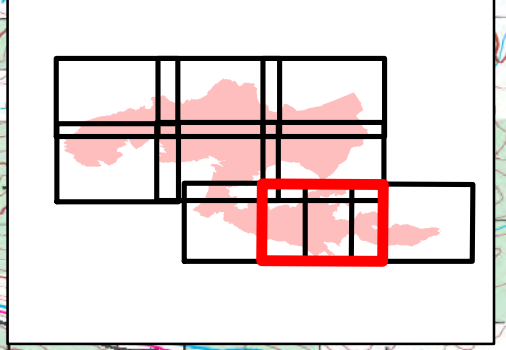

IAP MAP
South Sugarloaf
NV-ECFX-010299
8/25/2018
129,504 ACRES

Legend

) (Division Break	~	Roads
⊙	Camp	— — —	Uncontrolled Fire Edge
●	Drop Point	—	Completed Line
●	Helispot	—x—x—x—	Completed Dozer Line
⊙	Water Source	—	Forest Boundary
+	Abandoned Mine Hazards		

Legend

) (Division Break	~	Roads
●	Drop Point	~	Uncontrolled Fire Edge
●	Helispot	~	Completed Line
+	Abandoned Mine Hazards	~	Completed Dozer Line
		~	Forest Boundary

DIV B

IAP MAP
 South Sugarloaf
 NV-ECFX-010299
 8/25/2018
 129,504 ACRES
 Page 7

Legend

) (Division Break	~	Roads
●	Drop Point	~	Uncontrolled Fire Edge
+	Abandoned Mine Hazards	~	Completed Line
⊠	Completed Dozer Line	~	Forest Boundary

IAP MAP
 South Sugarloaf
 NV-ECFX-010299
 8/25/2018
 129,504 ACRES
 Page 8

- Legend**
- () Division Break
 - Drop Point
 - Ⓜ Water Source
 - ⊕ Abandoned Mine Hazards
 - ~ Roads
 - 🔴 Uncontrolled Fire Edge
 - ⚡ Completed Dozer Line
 - 🌿 Forest Boundary

0 5 10 15 Miles

Legend

-) (Division Break
- Ⓒ Camp
- Drop Point
- ⒱ Water Source
- ⊕ Abandoned Mine Hazards
- ~ Roads
- 🔴 Uncontrolled Fire Edge
- 🟢 Forest Boundary