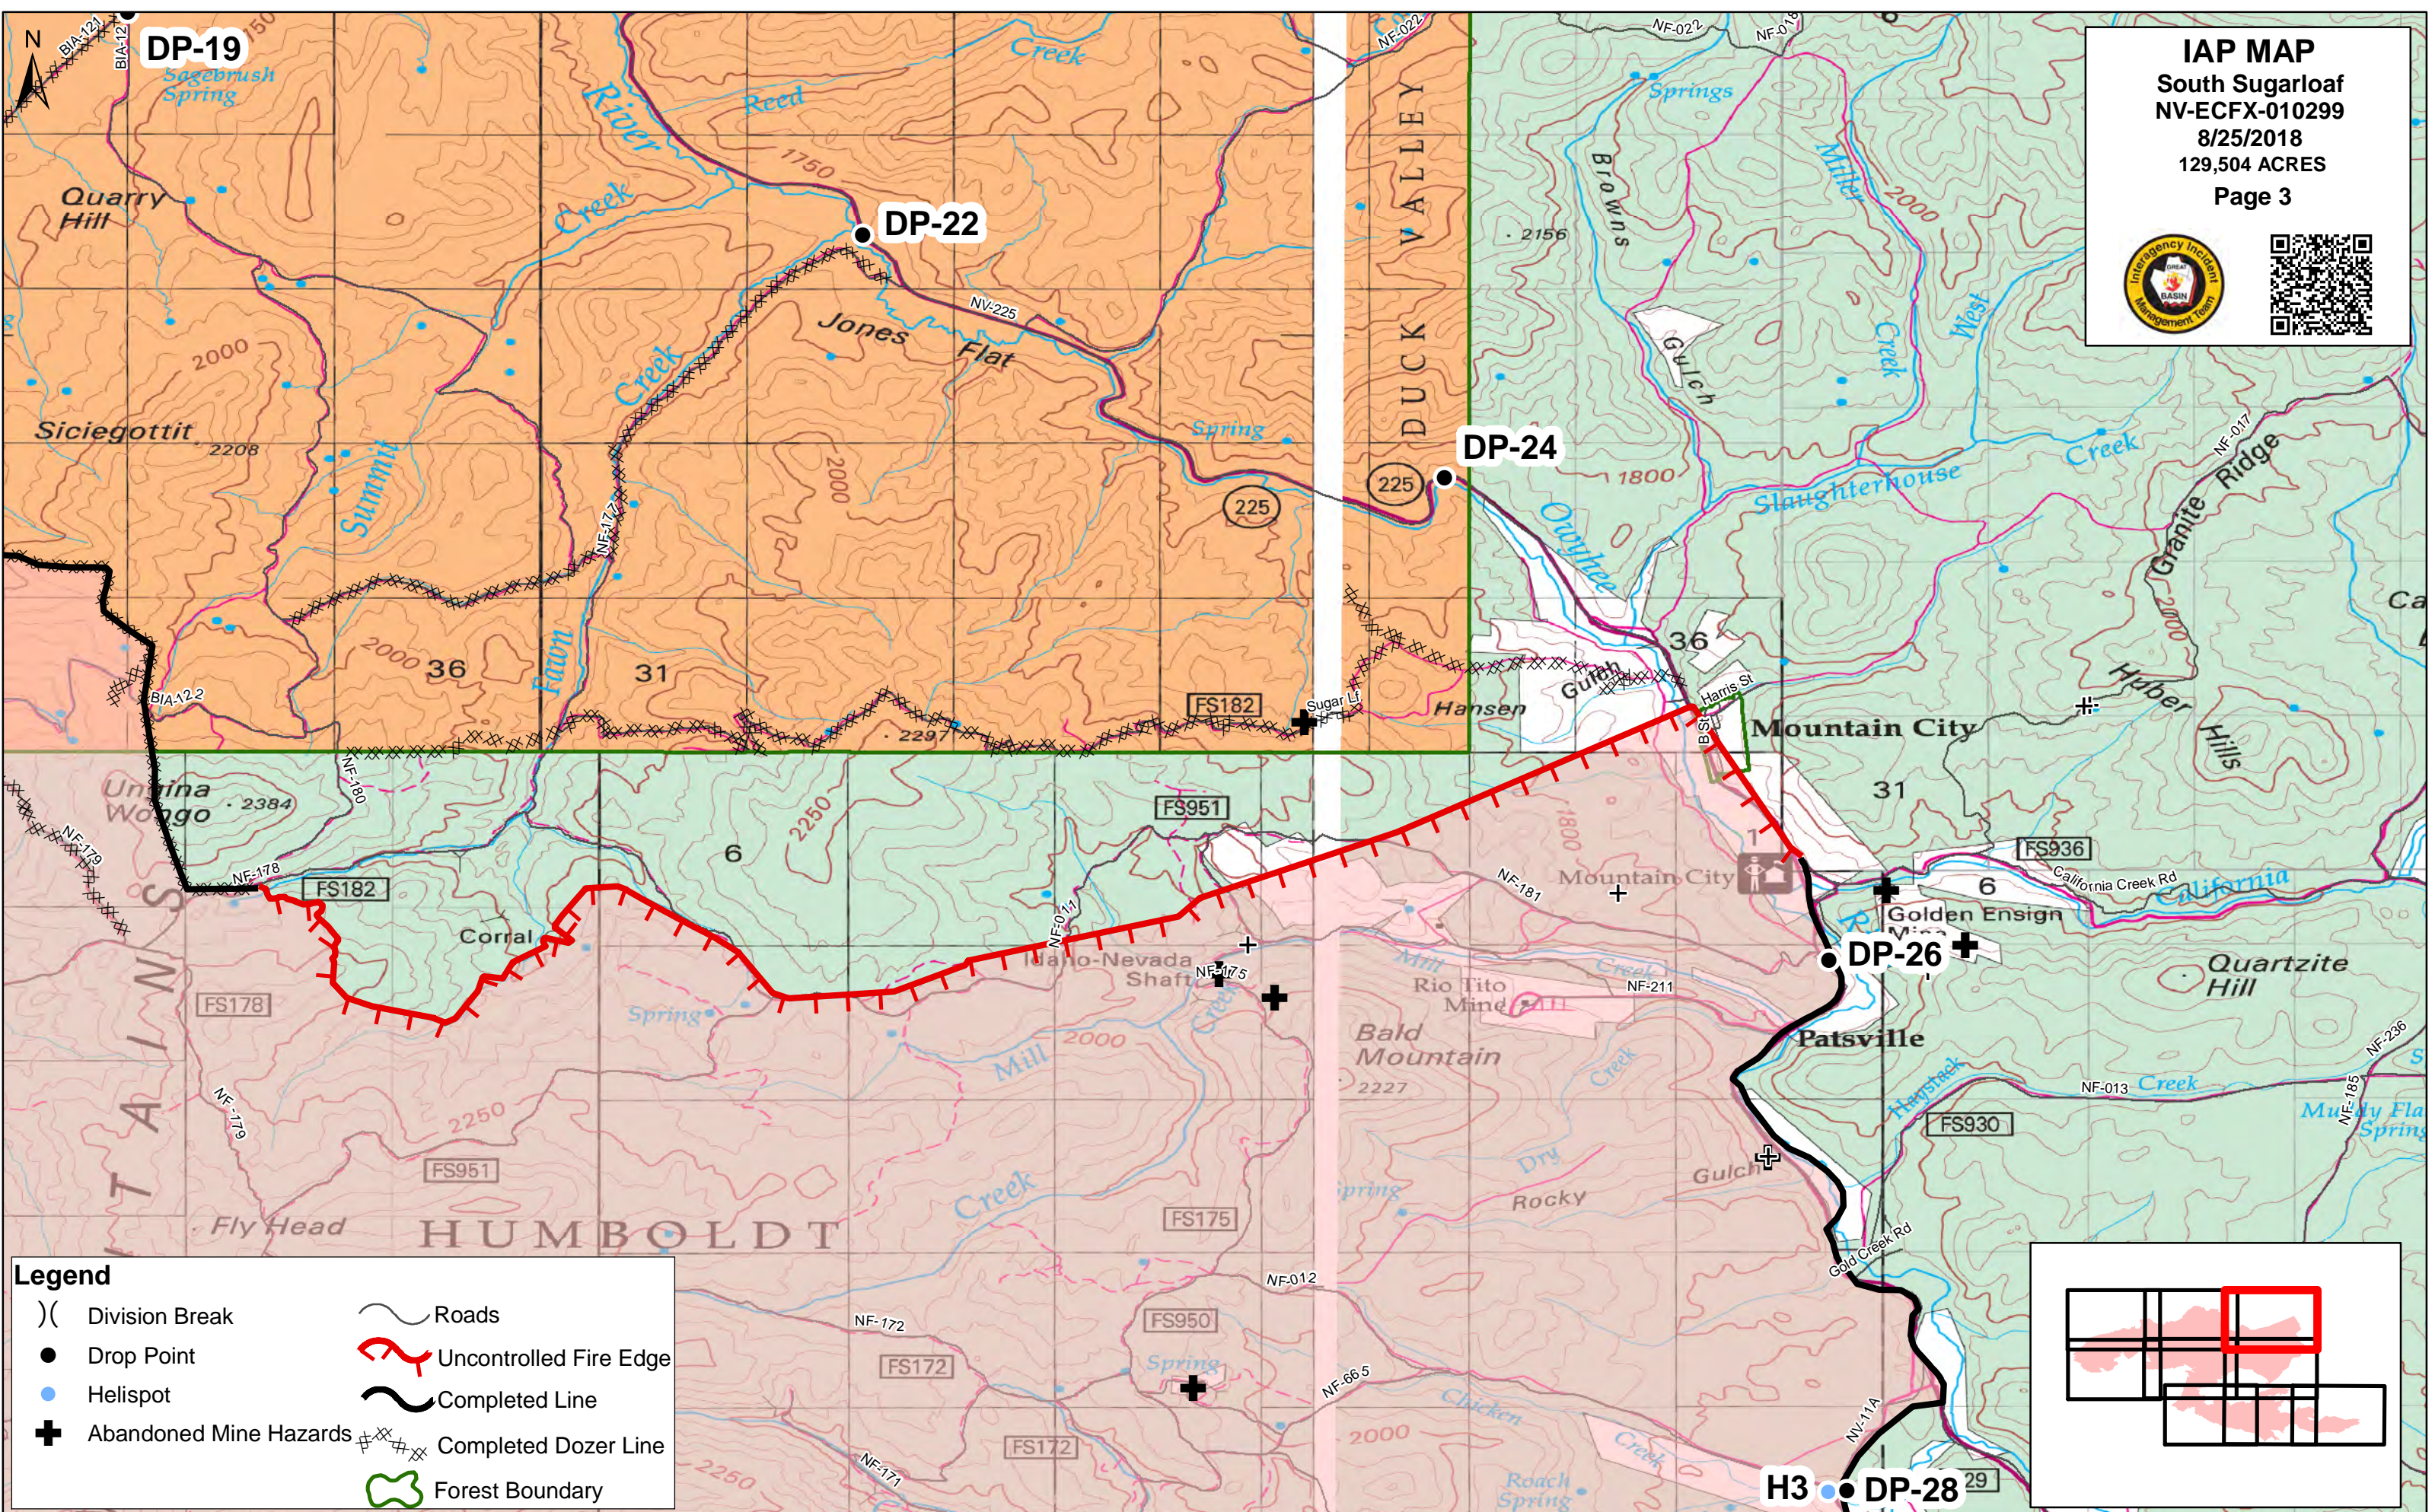

Legend

) (	Division Break	~	Roads
●	Drop Point	~	Uncontrolled Fire Edge
●	Helispot	~	Completed Line
+	Abandoned Mine Hazards	~	Completed Dozer Line
		~	Forest Boundary