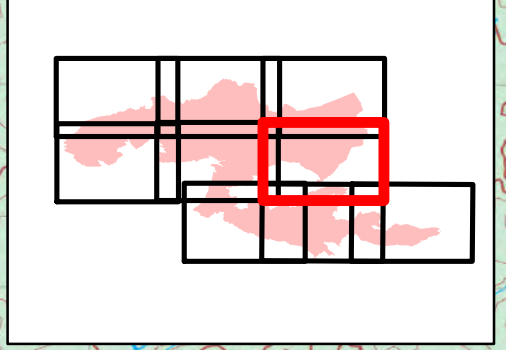

DIV Z

H2
DP10

DP-11

H1

1718
 Sugarloaf Hill

Legend

	Division Break		Roads
	Drop Point		Completed Line
	Helispot		Completed Dozer Line
	Abandoned Mine Hazards		

Legend

) (Division Break	~	Roads
●	Drop Point	~	Uncontrolled Fire Edge
●	Helispot	~	Completed Line
+	Abandoned Mine Hazards	~	Completed Dozer Line
		~	Forest Boundary

Legend

) (Division Break	~	Roads
●	Drop Point	~	Uncontrolled Fire Edge
●	Helispot	~	Completed Line
+	Abandoned Mine Hazards	~	Completed Dozer Line
		~	Forest Boundary

Legend

) (Division Break	~	Roads
●	Drop Point	~	Uncontrolled Fire Edge
●	Helispot	~	Completed Line
+	Abandoned Mine Hazards	~	Completed Dozer Line
		~	Forest Boundary

Legend

	Division Break		Roads
	Abandoned Mine Hazards		Completed Line
			Completed Dozer Line

Legend

) (Division Break	~	Roads
●	Drop Point	~	Uncontrolled Fire Edge
●	Helispot	~	Completed Line
+	Abandoned Mine Hazards	~	Completed Dozer Line
		~	Forest Boundary

DIV B

IAP MAP
 South Sugarloaf
 NV-ECFX-010299
 8/25/2018
 129,504 ACRES
 Page 7