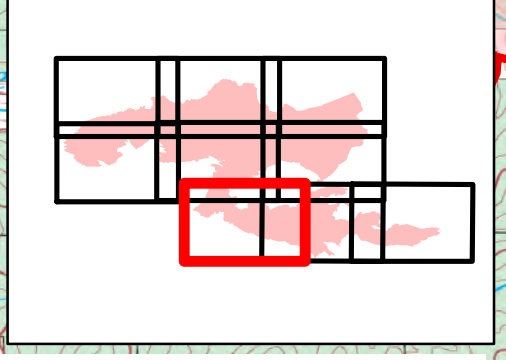

IAP MAP
South Sugarloaf
NV-ECFX-010299
8/25/2018
129,504 ACRES

Legend

) (Division Break	~	Roads
⊙	Camp	— — —	Uncontrolled Fire Edge
●	Drop Point	—	Completed Line
●	Helispot	—x—x—x—	Completed Dozer Line
⊙	Water Source	—	Forest Boundary
+	Abandoned Mine Hazards		

Legend

) (Division Break	~	Roads
●	Drop Point	~	Uncontrolled Fire Edge
●	Helispot	~	Completed Line
+	Abandoned Mine Hazards	~	Completed Dozer Line
		~	Forest Boundary

Legend

	Division Break		Roads
	Abandoned Mine Hazards		Completed Line
			Completed Dozer Line

Legend

) (Division Break	~	Roads
●	Drop Point	~	Uncontrolled Fire Edge
●	Helispot	~	Completed Line
+	Abandoned Mine Hazards	~	Completed Dozer Line
		~	Forest Boundary

DIV B

IAP MAP
 South Sugarloaf
 NV-ECFX-010299
 8/25/2018
 129,504 ACRES
 Page 7

Legend

) (Division Break	~	Roads
●	Drop Point	~	Uncontrolled Fire Edge
+	Abandoned Mine Hazards	~	Completed Line
⊠	Completed Dozer Line	~	Forest Boundary

IAP MAP
 South Sugarloaf
 NV-ECFX-010299
 8/25/2018
 129,504 ACRES
 Page 8