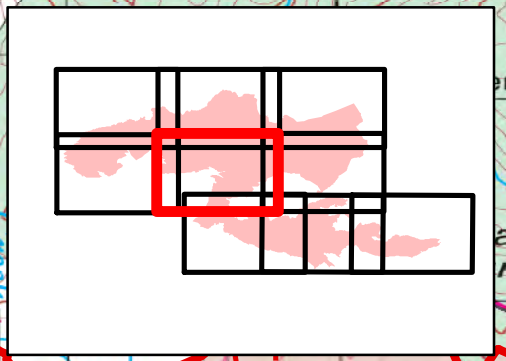

IAP MAP
South Sugarloaf
NV-ECFX-010299
8/25/2018
129,504 ACRES

Legend

) (Division Break	~	Roads
⊙	Camp	— — —	Uncontrolled Fire Edge
●	Drop Point	—	Completed Line
●	Helispot	—x—x—x—	Completed Dozer Line
⊙	Water Source	—	Forest Boundary
+	Abandoned Mine Hazards		

Legend

) (Division Break	~	Roads
●	Drop Point	~	Uncontrolled Fire Edge
●	Helispot	~	Completed Line
+	Abandoned Mine Hazards	~	Completed Dozer Line
		~	Forest Boundary

Legend

	Division Break		Roads
	Abandoned Mine Hazards		Completed Line
			Completed Dozer Line

Legend

) (Division Break	~	Roads
●	Drop Point	~	Uncontrolled Fire Edge
●	Helispot	~	Completed Line
+	Abandoned Mine Hazards	~	Completed Dozer Line
		~	Forest Boundary

DIV B

IAP MAP
 South Sugarloaf
 NV-ECFX-010299
 8/25/2018
 129,504 ACRES
 Page 7

Legend

) (Division Break	~	Roads
●	Drop Point	~	Uncontrolled Fire Edge
+	Abandoned Mine Hazards	~	Completed Line
⊠	Completed Dozer Line	~	Forest Boundary

IAP MAP
 South Sugarloaf
 NV-ECFX-010299
 8/25/2018
 129,504 ACRES
 Page 8