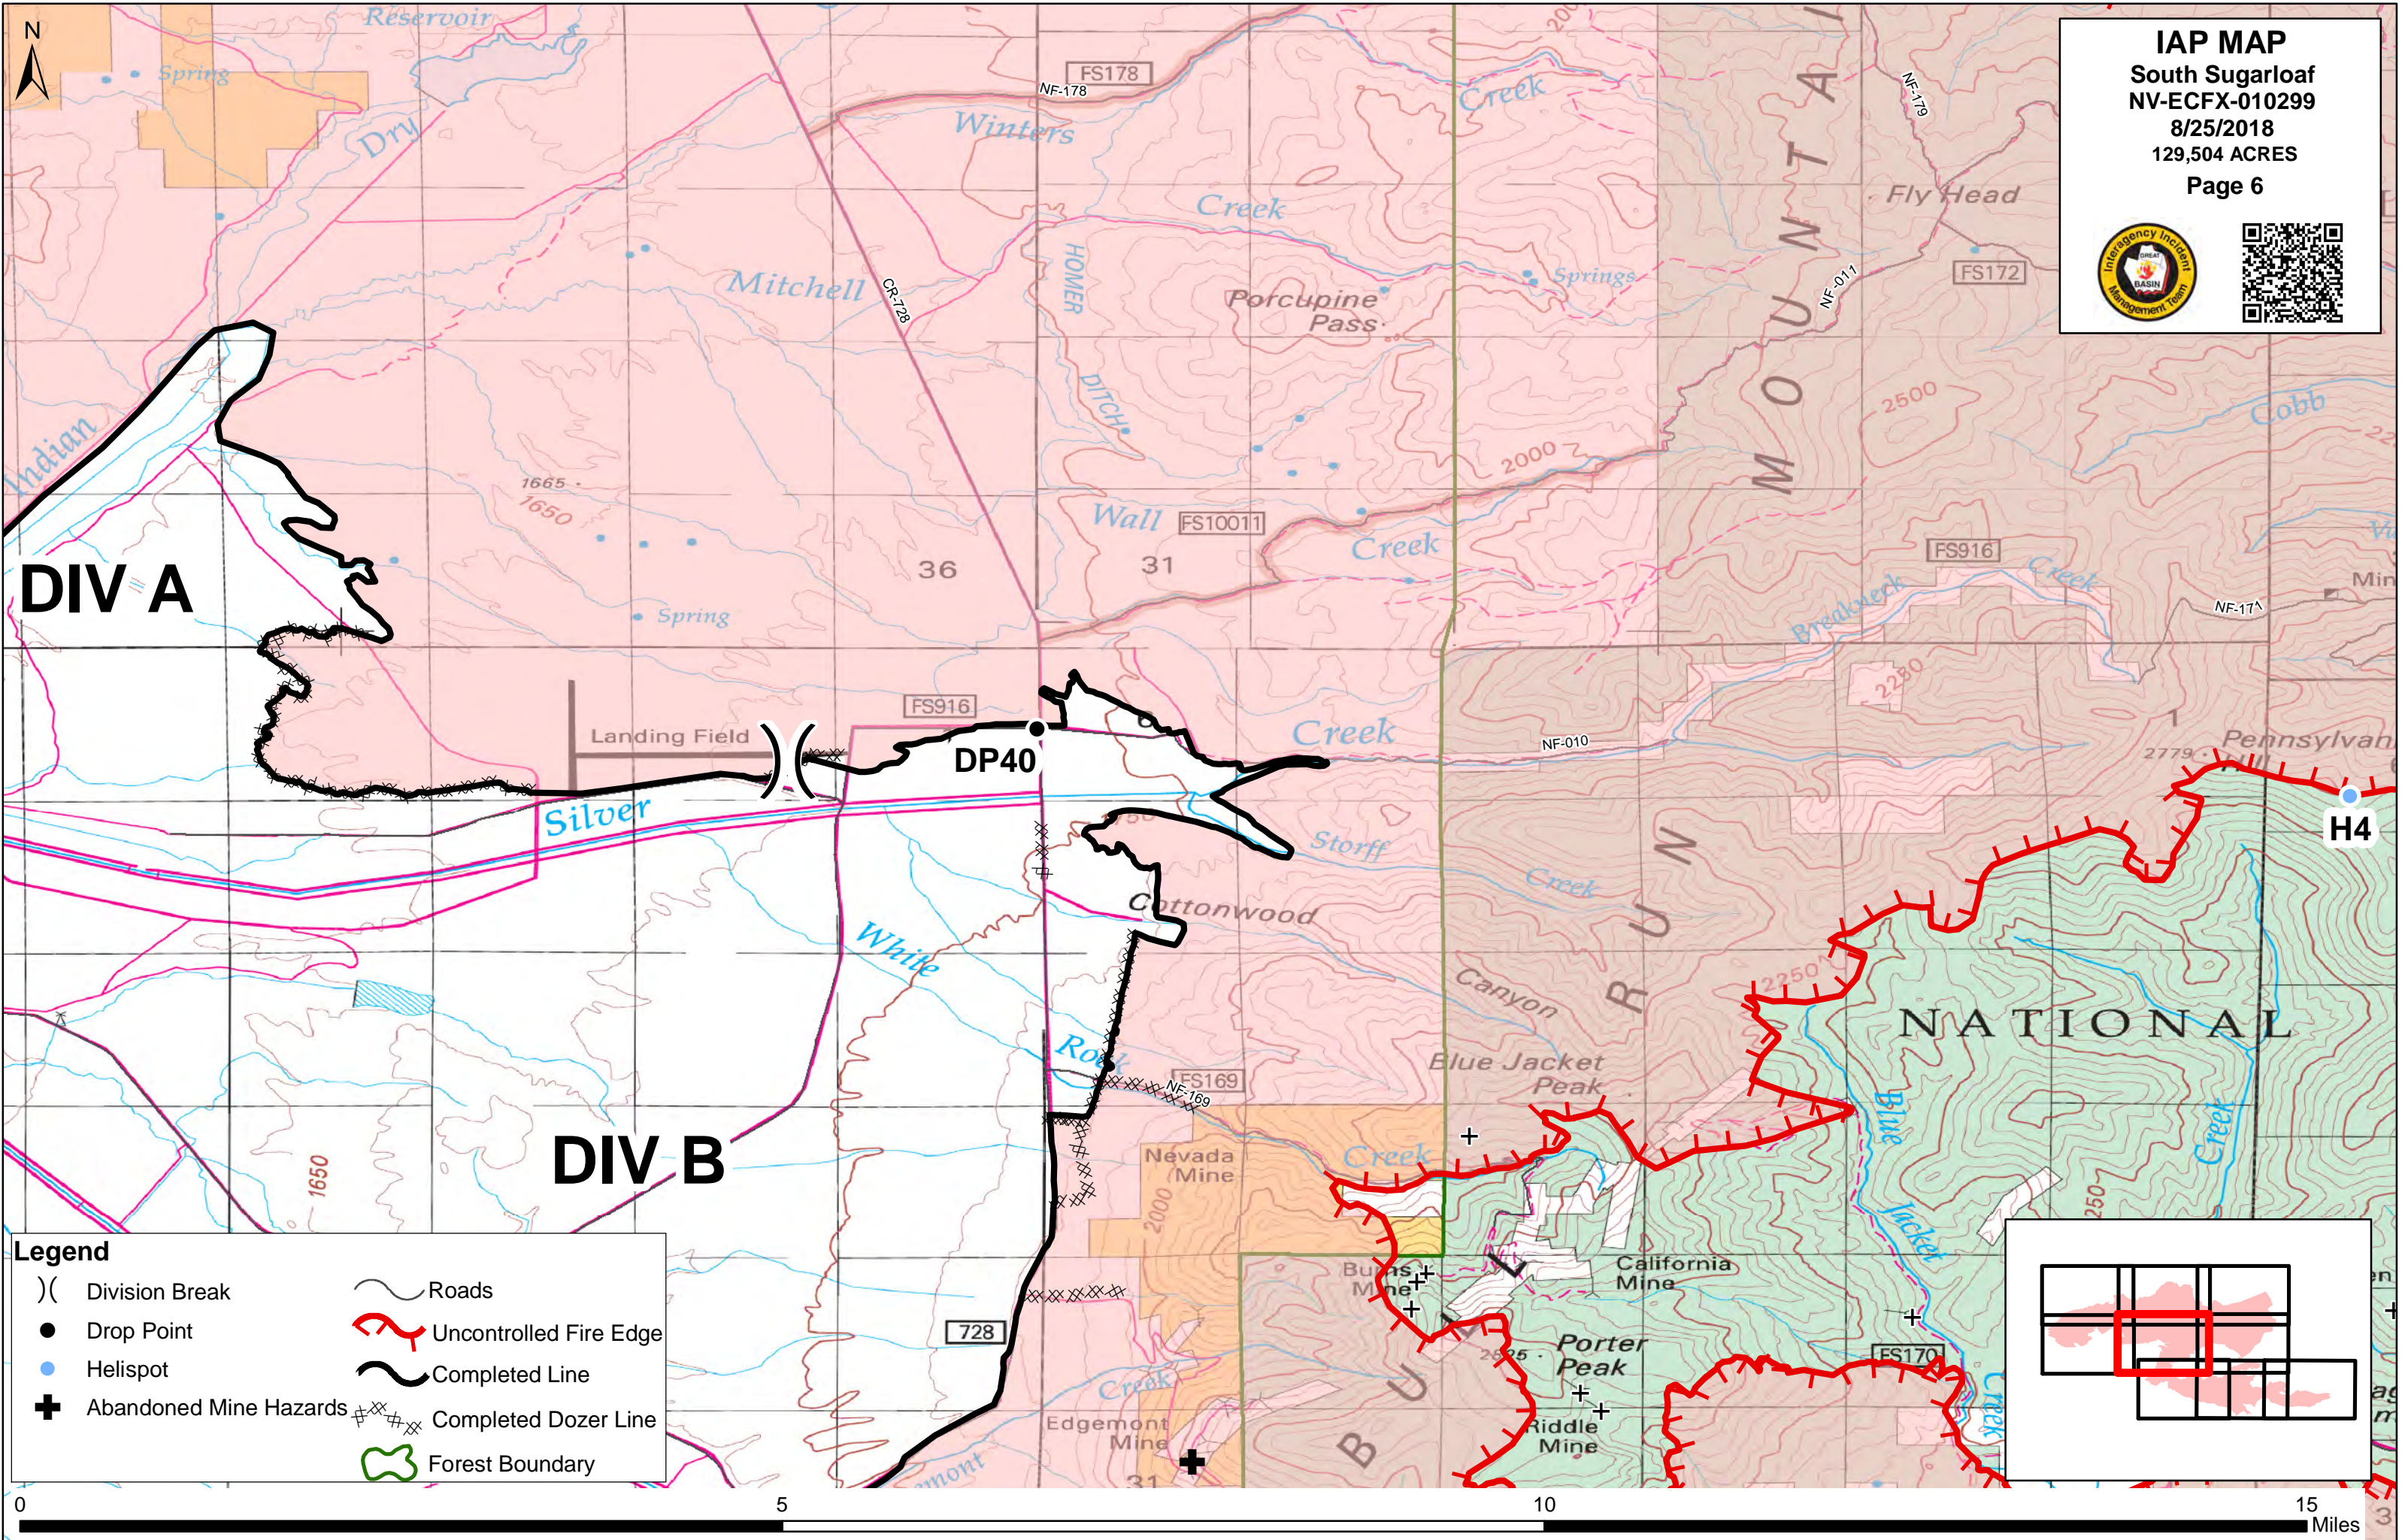

IAP MAP
South Sugarloaf
NV-ECFX-010299
8/25/2018
129,504 ACRES

Legend

) (Division Break	~	Roads
⊙	Camp	— — —	Uncontrolled Fire Edge
●	Drop Point	—	Completed Line
●	Helispot	—x—x—x—	Completed Dozer Line
⊙	Water Source	—	Forest Boundary
+	Abandoned Mine Hazards		

Legend

) (Division Break	~	Roads
●	Drop Point	~	Uncontrolled Fire Edge
●	Helispot	~	Completed Line
+	Abandoned Mine Hazards	~	Completed Dozer Line
		~	Forest Boundary

Legend

	Division Break		Roads
	Abandoned Mine Hazards		Completed Line
			Completed Dozer Line

Legend

) (Division Break	~	Roads
●	Drop Point	~	Uncontrolled Fire Edge
●	Helispot	~	Completed Line
+	Abandoned Mine Hazards	~	Completed Dozer Line
		~	Forest Boundary

DIV B

IAP MAP
 South Sugarloaf
 NV-ECFX-010299
 8/25/2018
 129,504 ACRES
 Page 7

Legend

) (Division Break	~	Roads
●	Drop Point	~	Uncontrolled Fire Edge
+	Abandoned Mine Hazards	~	Completed Line
⊠	Completed Dozer Line	~	Forest Boundary

IAP MAP
 South Sugarloaf
 NV-ECFX-010299
 8/25/2018
 129,504 ACRES
 Page 8