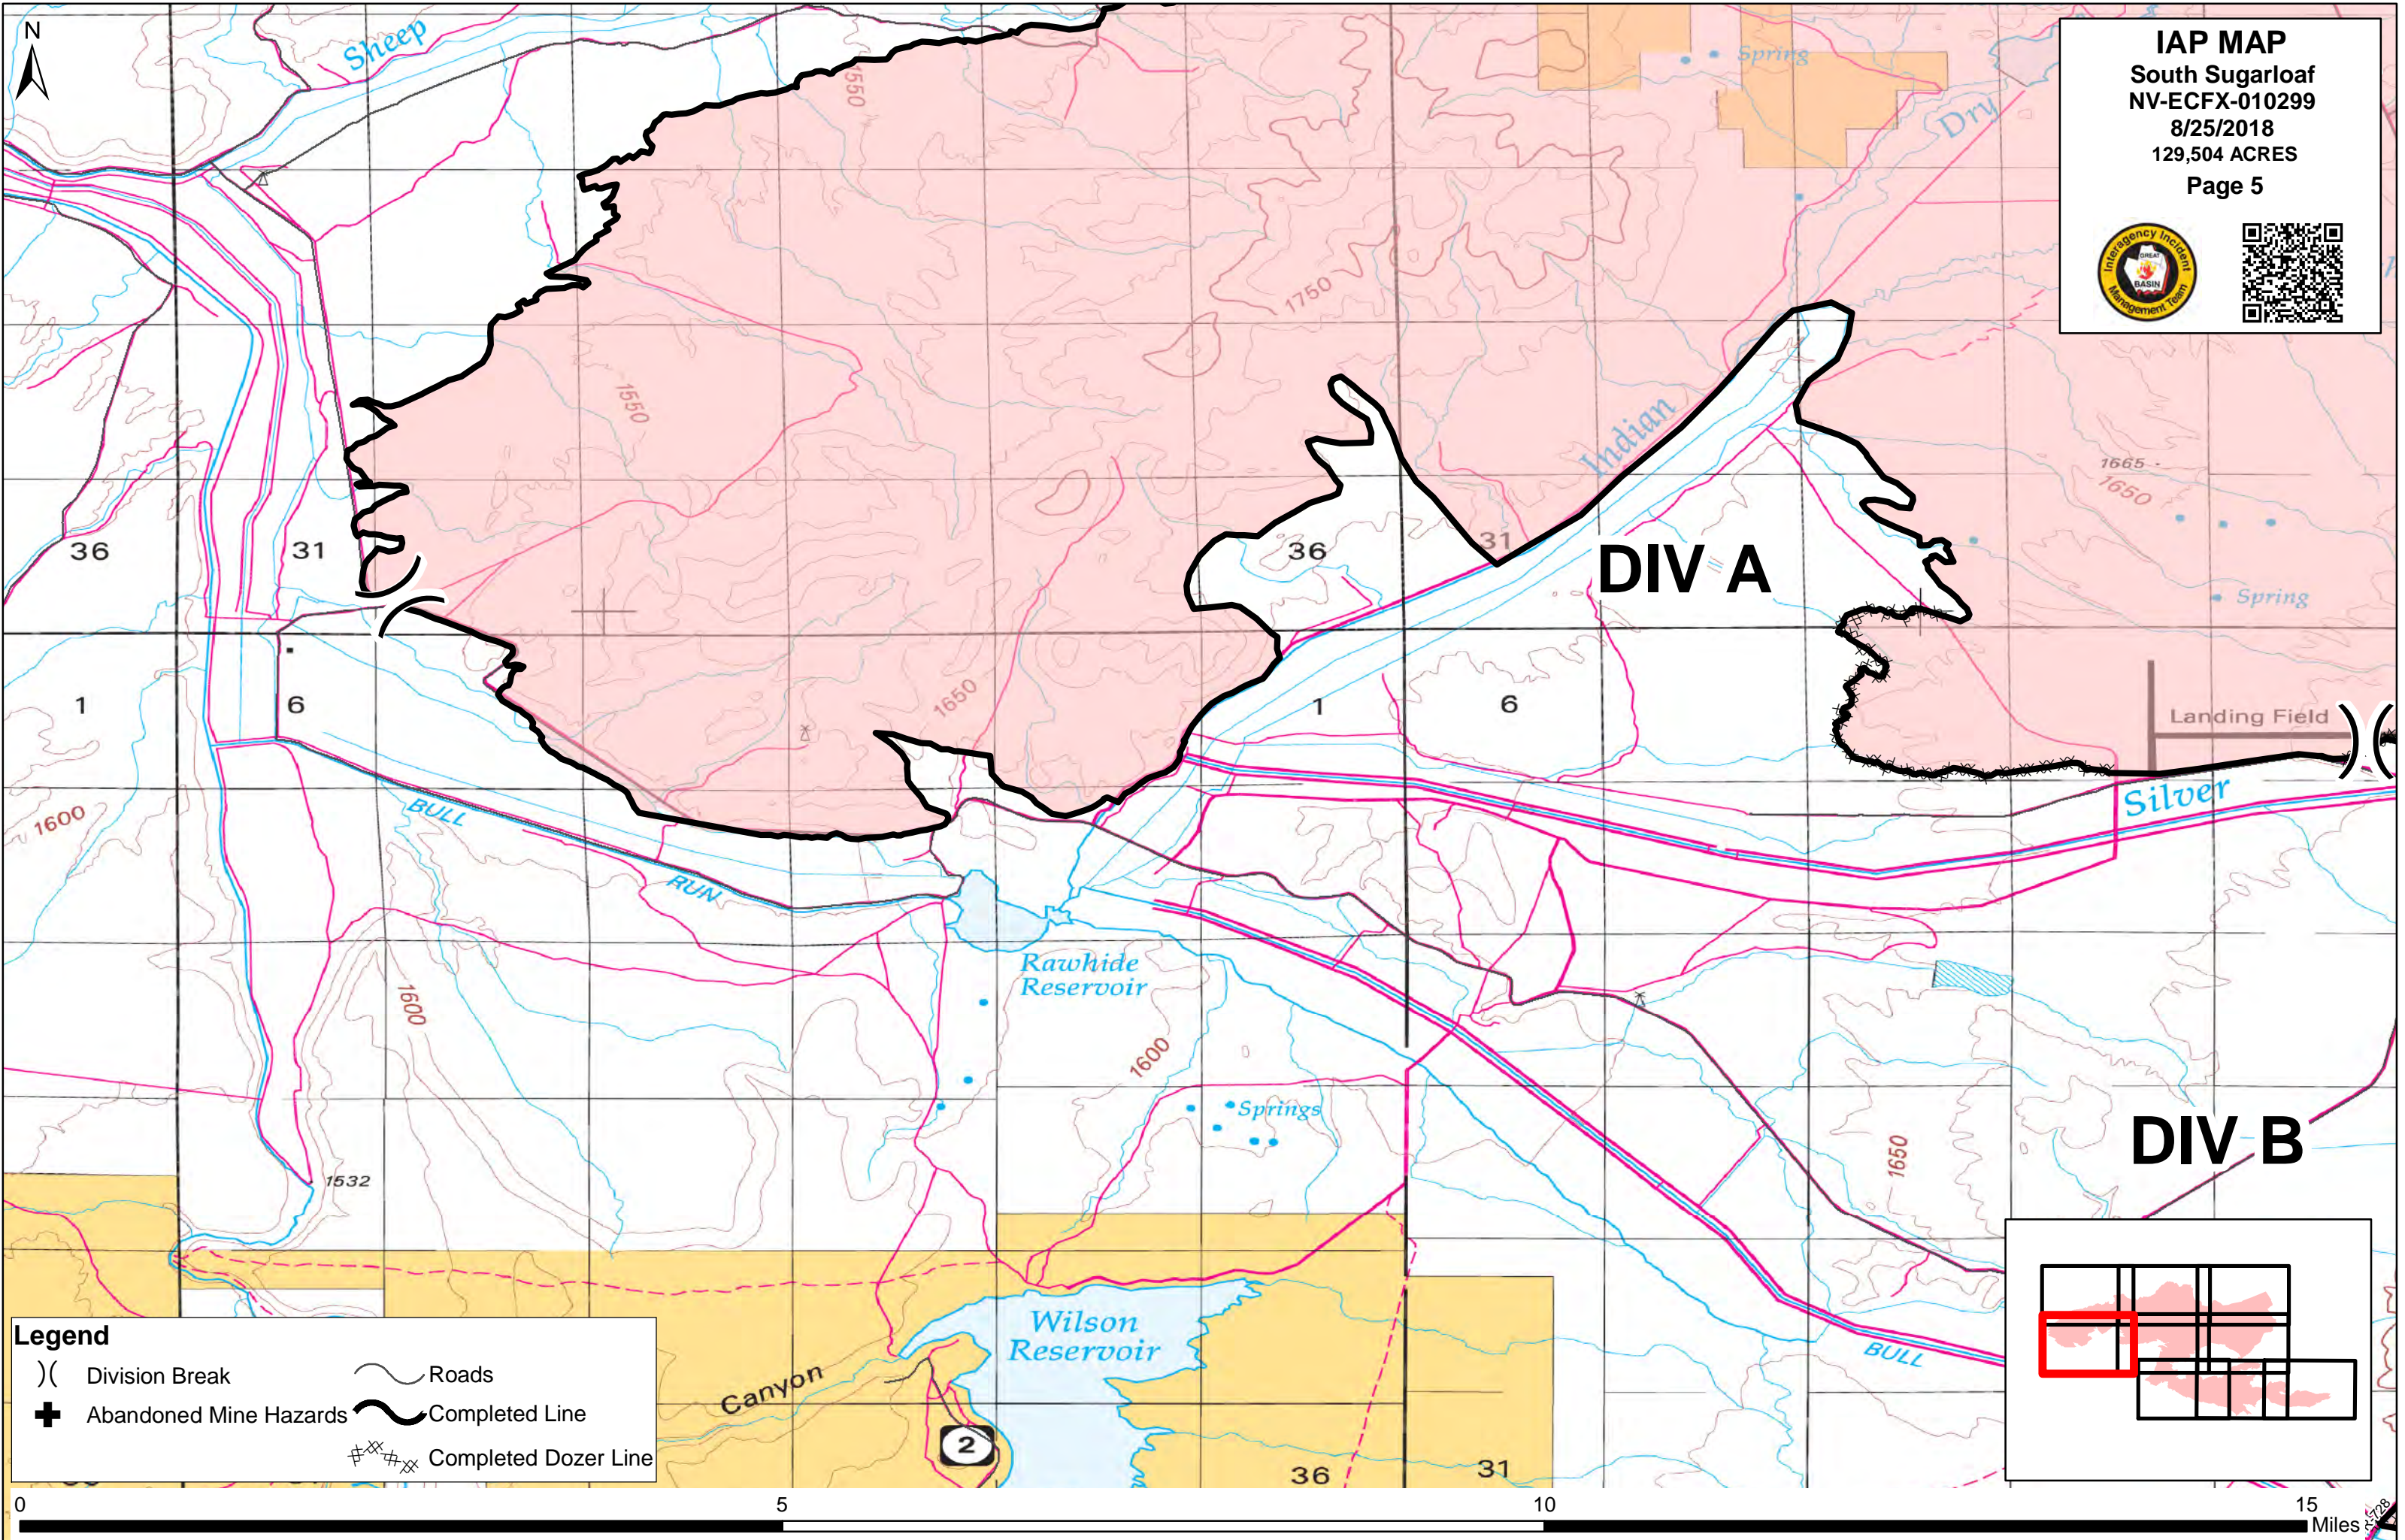

Legend

	Division Break		Roads
	Abandoned Mine Hazards		Completed Line
			Completed Dozer Line