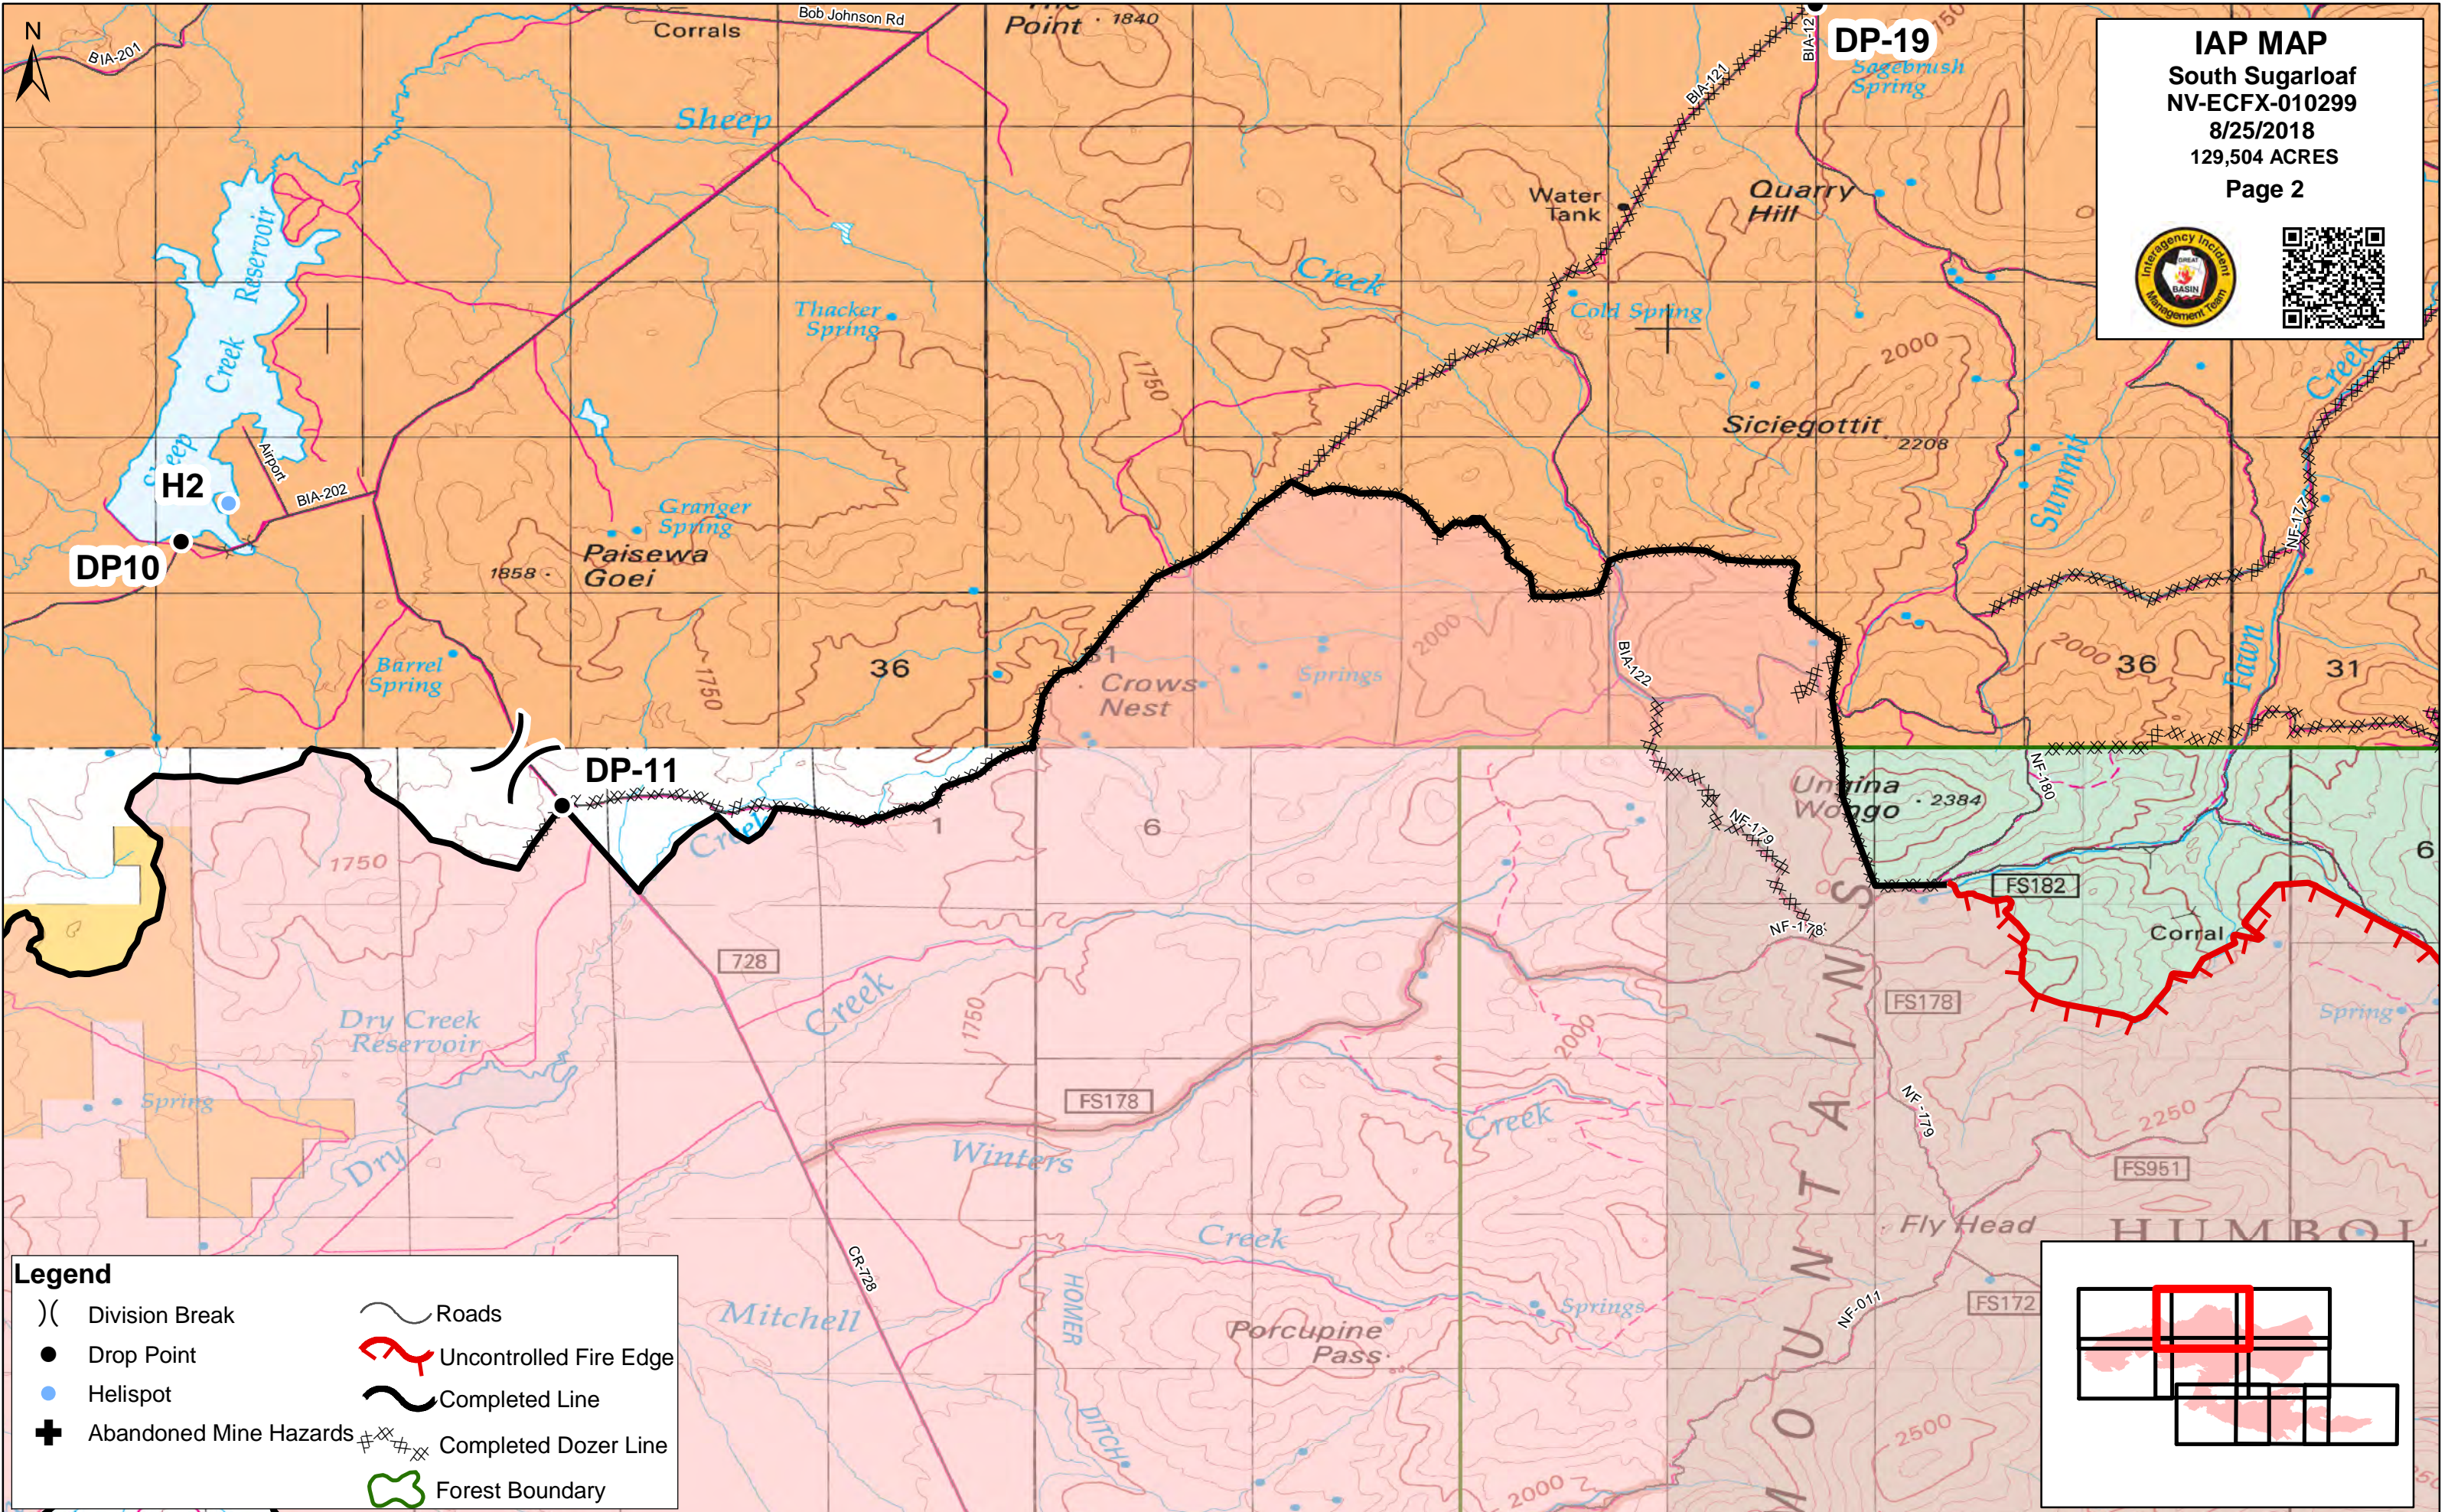

IAP MAP
South Sugarloaf
NV-ECFX-010299
8/25/2018
129,504 ACRES

Legend

) (Division Break	~	Roads
⊙	Camp	— — —	Uncontrolled Fire Edge
●	Drop Point	—	Completed Line
●	Helispot	—x—x—x—	Completed Dozer Line
⊙	Water Source	—	Forest Boundary
+	Abandoned Mine Hazards		

DIV Z

H2
DP10

DP-11

H1

1718
 Sugarloaf Hill

Legend

	Division Break		Roads
	Drop Point		Completed Line
	Helispot		Completed Dozer Line
	Abandoned Mine Hazards		

Legend

Legend

) (Division Break	~	Roads
●	Drop Point	~	Uncontrolled Fire Edge
●	Helispot	~	Completed Line
+	Abandoned Mine Hazards	~	Completed Dozer Line
		~	Forest Boundary

Legend

	Division Break		Roads
	Abandoned Mine Hazards		Completed Line
			Completed Dozer Line

Legend

) (Division Break	~	Roads
●	Drop Point	~	Uncontrolled Fire Edge
+	Abandoned Mine Hazards	~	Completed Line
⊠	Completed Dozer Line	~	Forest Boundary

IAP MAP
 South Sugarloaf
 NV-ECFX-010299
 8/25/2018
 129,504 ACRES
 Page 8