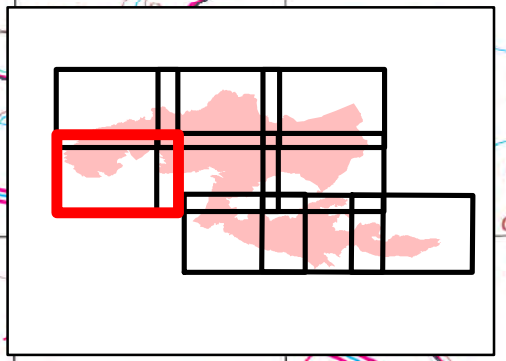

) (Division Break	~	Roads
●	Drop Point	~	Uncontrolled Fire Edge
●	Helispot	~	Completed Line
+	Abandoned Mine Hazards	~	Completed Dozer Line
		~	Forest Boundary

Legend

) (Division Break	~	Roads
●	Drop Point	~	Uncontrolled Fire Edge
●	Helispot	~	Completed Line
+	Abandoned Mine Hazards	~	Completed Dozer Line
		~	Forest Boundary

Legend

) (Division Break	~	Roads
●	Drop Point	~	Uncontrolled Fire Edge
●	Helispot	~	Completed Line
+	Abandoned Mine Hazards	~	Completed Dozer Line
		~	Forest Boundary

Legend

	Division Break		Roads
	Abandoned Mine Hazards		Completed Line
			Completed Dozer Line

Legend

) (Division Break	~	Roads
●	Drop Point	~	Uncontrolled Fire Edge
●	Helispot	~	Completed Line
+	Abandoned Mine Hazards	~	Completed Dozer Line
		~	Forest Boundary

DIV B

IAP MAP
 South Sugarloaf
 NV-ECFX-010299
 8/25/2018
 129,504 ACRES
 Page 7

Legend

) (Division Break	~	Roads
●	Drop Point	~	Uncontrolled Fire Edge
+	Abandoned Mine Hazards	~	Completed Line
⊠	Completed Dozer Line	~	Forest Boundary

IAP MAP
 South Sugarloaf
 NV-ECFX-010299
 8/25/2018
 129,504 ACRES
 Page 8