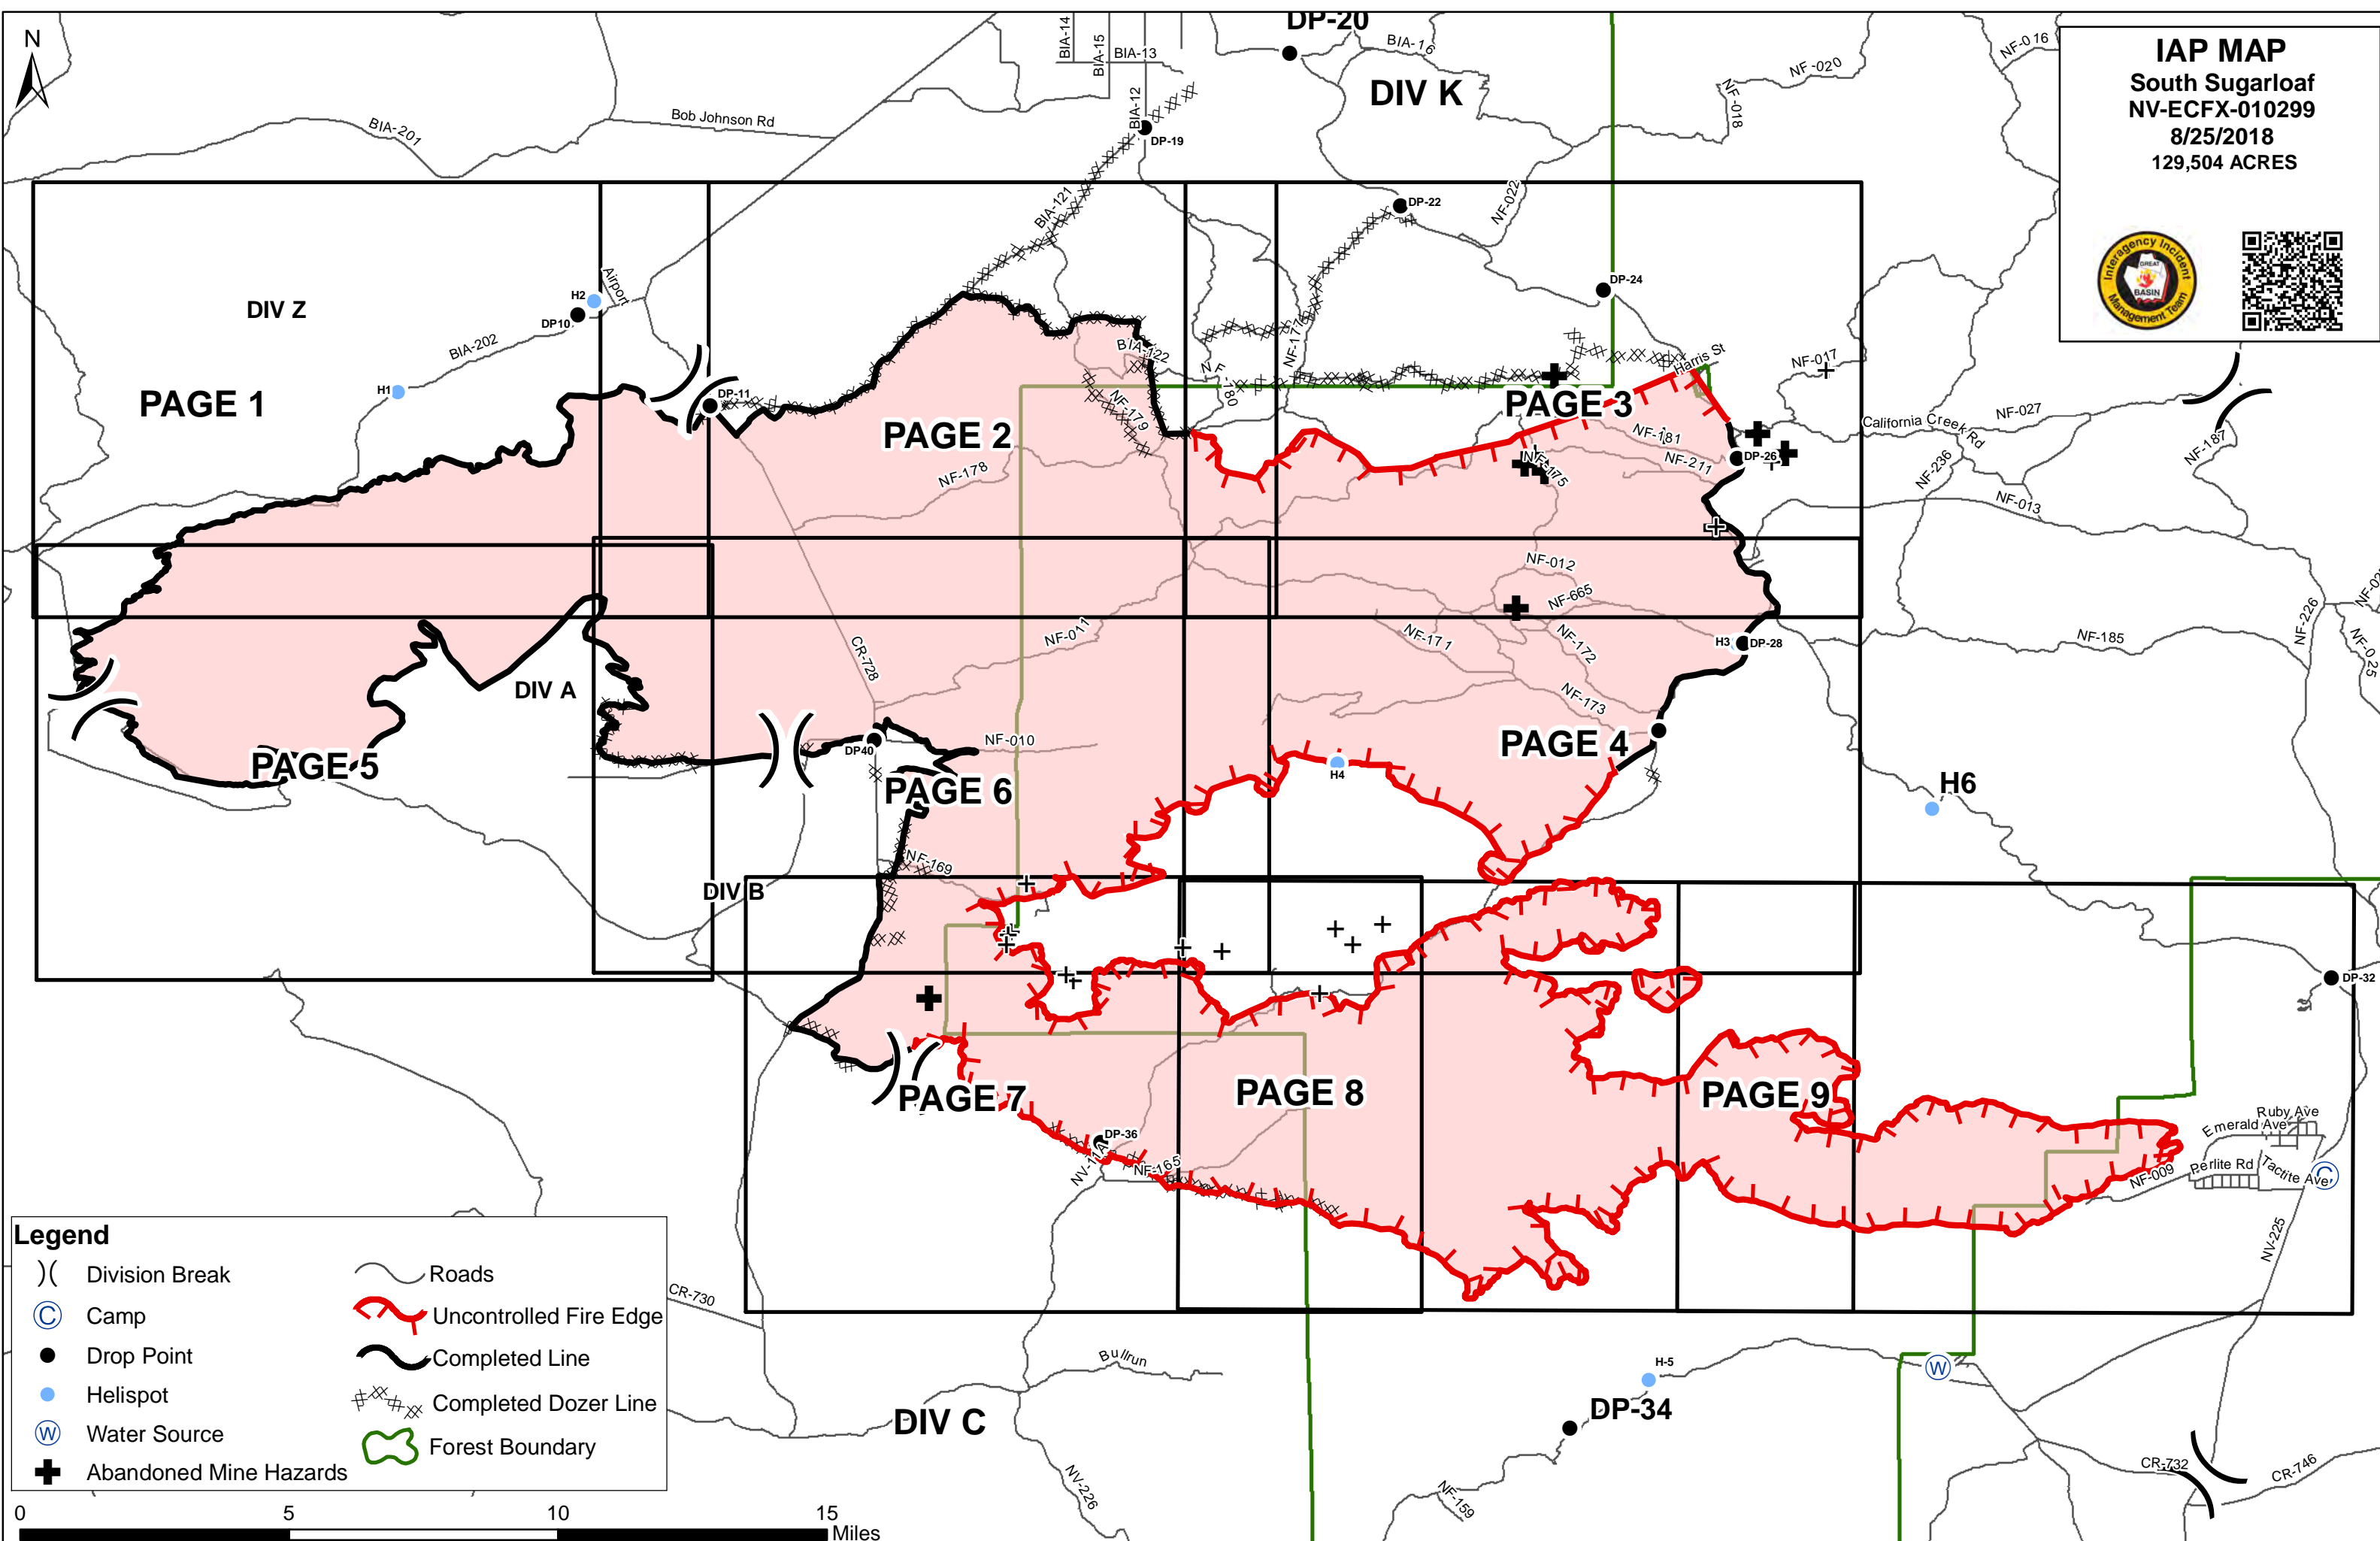

IAP MAP
South Sugarloaf
NV-ECFX-010299
8/25/2018
129,504 ACRES

Legend

) (Division Break	~	Roads
⊙	Camp	— — —	Uncontrolled Fire Edge
●	Drop Point	—	Completed Line
●	Helispot	—x—x—x—	Completed Dozer Line
⊙	Water Source	—	Forest Boundary
+	Abandoned Mine Hazards		

DIV Z

H2
DP10

DP-11

H1

1718
 Sugarloaf Hill

Legend

	Division Break		Roads
	Drop Point		Completed Line
	Helispot		Completed Dozer Line
	Abandoned Mine Hazards		

Legend

Legend

) (Division Break	~	Roads
●	Drop Point	~	Uncontrolled Fire Edge
●	Helispot	~	Completed Line
+	Abandoned Mine Hazards	~	Completed Dozer Line
		~	Forest Boundary

Legend

	Division Break		Roads
	Abandoned Mine Hazards		Completed Line
			Completed Dozer Line

Legend

) (Division Break	~	Roads
●	Drop Point	~	Uncontrolled Fire Edge
+	Abandoned Mine Hazards	~	Completed Line
⊠	Completed Dozer Line	~	Forest Boundary

IAP MAP
 South Sugarloaf
 NV-ECFX-010299
 8/25/2018
 129,504 ACRES
 Page 8