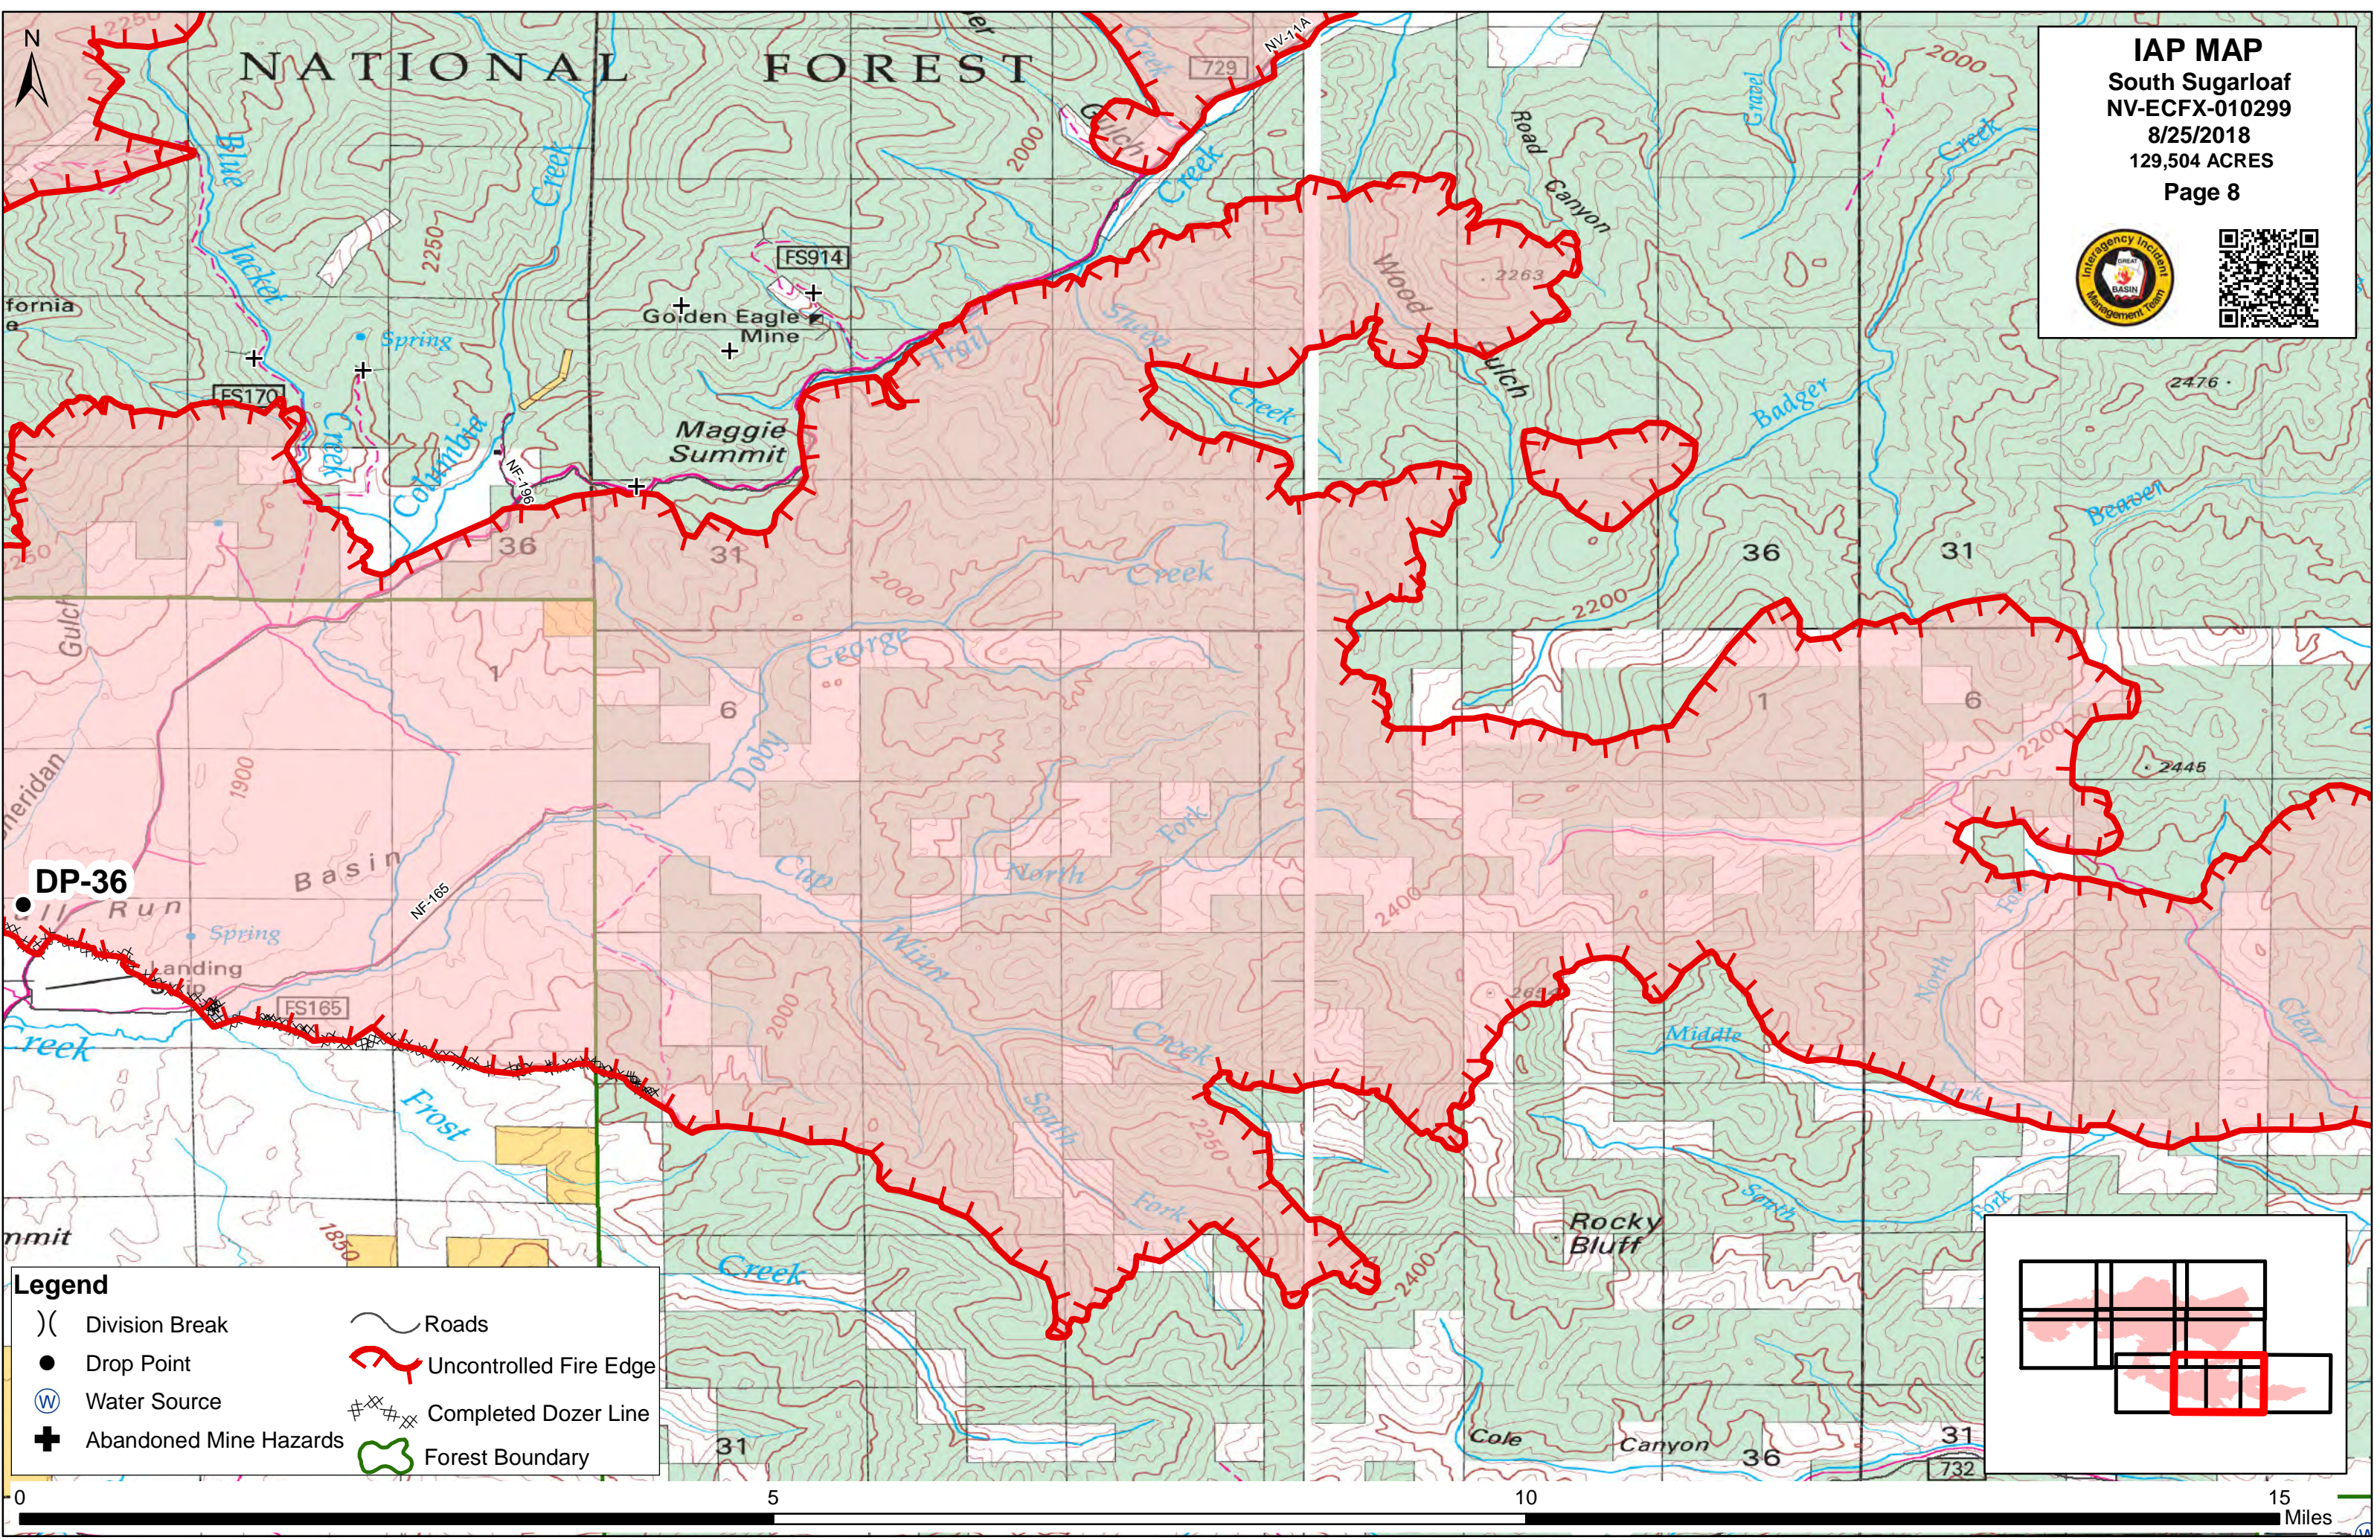

Legend

) (Division Break	~	Roads
●	Drop Point	~	Uncontrolled Fire Edge
●	Helispot	~	Completed Line
+	Abandoned Mine Hazards	~	Completed Dozer Line
		~	Forest Boundary

Legend

	Division Break		Roads
	Abandoned Mine Hazards		Completed Line
			Completed Dozer Line

Legend

) (Division Break	~	Roads
●	Drop Point	~	Uncontrolled Fire Edge
●	Helispot	~	Completed Line
+	Abandoned Mine Hazards	~	Completed Dozer Line
		~	Forest Boundary

DIV B

IAP MAP
 South Sugarloaf
 NV-ECFX-010299
 8/25/2018
 129,504 ACRES
 Page 7

Legend

) (Division Break	~	Roads
●	Drop Point	~	Uncontrolled Fire Edge
+	Abandoned Mine Hazards	~	Completed Line
⊠	Completed Dozer Line	~	Forest Boundary

IAP MAP
 South Sugarloaf
 NV-ECFX-010299
 8/25/2018
 129,504 ACRES
 Page 8

- Legend**
- () Division Break
 - Drop Point
 - Ⓜ Water Source
 - ⊕ Abandoned Mine Hazards
 - ~ Roads
 - 🔴 Uncontrolled Fire Edge
 - ⚡ Completed Dozer Line
 - 🌿 Forest Boundary

0 5 10 15 Miles

Legend

-) (Division Break
- Ⓒ Camp
- Drop Point
- ⒱ Water Source
- ⊕ Abandoned Mine Hazards
- ~ Roads
- 🔴 Uncontrolled Fire Edge
- 🟢 Forest Boundary