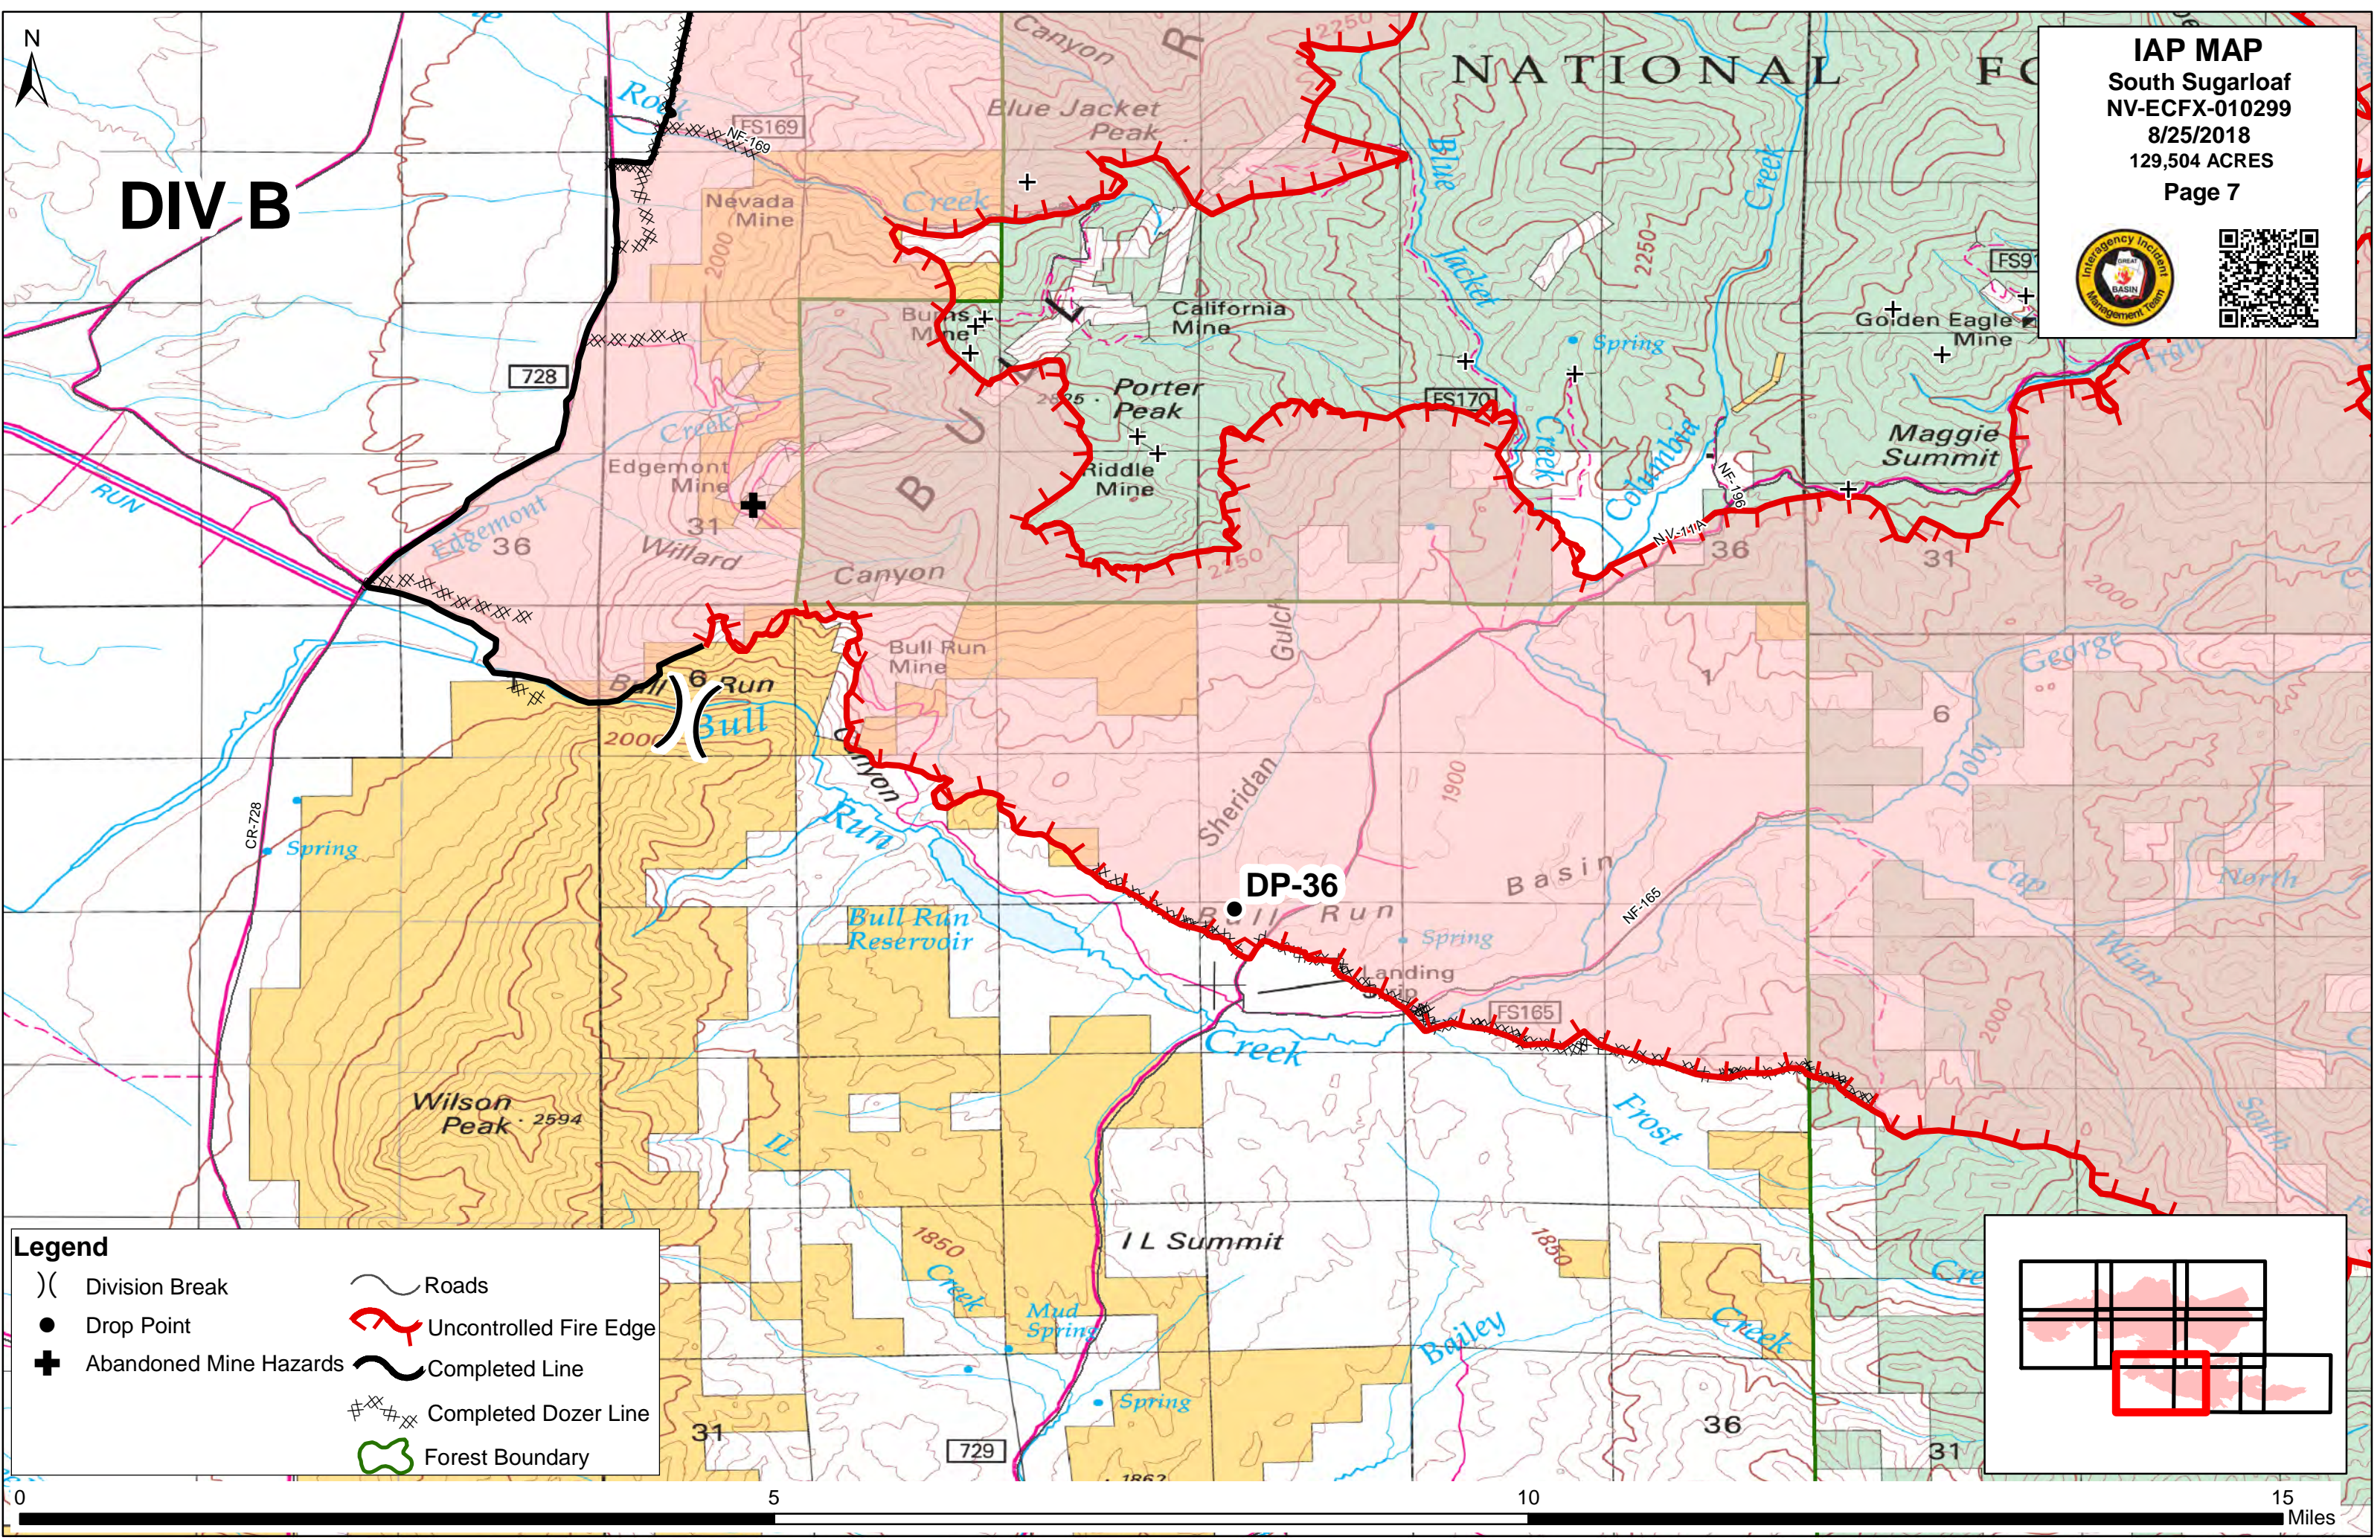

) (Division Break	~	Roads
●	Drop Point	~	Uncontrolled Fire Edge
●	Helispot	~	Completed Line
+	Abandoned Mine Hazards	~	Completed Dozer Line
		~	Forest Boundary

Legend

) (Division Break	~	Roads
●	Drop Point	~	Uncontrolled Fire Edge
●	Helispot	~	Completed Line
+	Abandoned Mine Hazards	~	Completed Dozer Line
		~	Forest Boundary

Legend

) (Division Break	~	Roads
●	Drop Point	~	Uncontrolled Fire Edge
●	Helispot	~	Completed Line
+	Abandoned Mine Hazards	~	Completed Dozer Line
		~	Forest Boundary

Legend

	Division Break		Roads
	Abandoned Mine Hazards		Completed Line
			Completed Dozer Line

Legend

) (Division Break	~	Roads
●	Drop Point	~	Uncontrolled Fire Edge
●	Helispot	~	Completed Line
+	Abandoned Mine Hazards	~	Completed Dozer Line
		~	Forest Boundary

DIV B

IAP MAP
 South Sugarloaf
 NV-ECFX-010299
 8/25/2018
 129,504 ACRES
 Page 7

Legend

) (Division Break	~	Roads
●	Drop Point	~	Uncontrolled Fire Edge
+	Abandoned Mine Hazards	~	Completed Line
⊠	Completed Dozer Line	~	Forest Boundary

IAP MAP
 South Sugarloaf
 NV-ECFX-010299
 8/25/2018
 129,504 ACRES
 Page 8