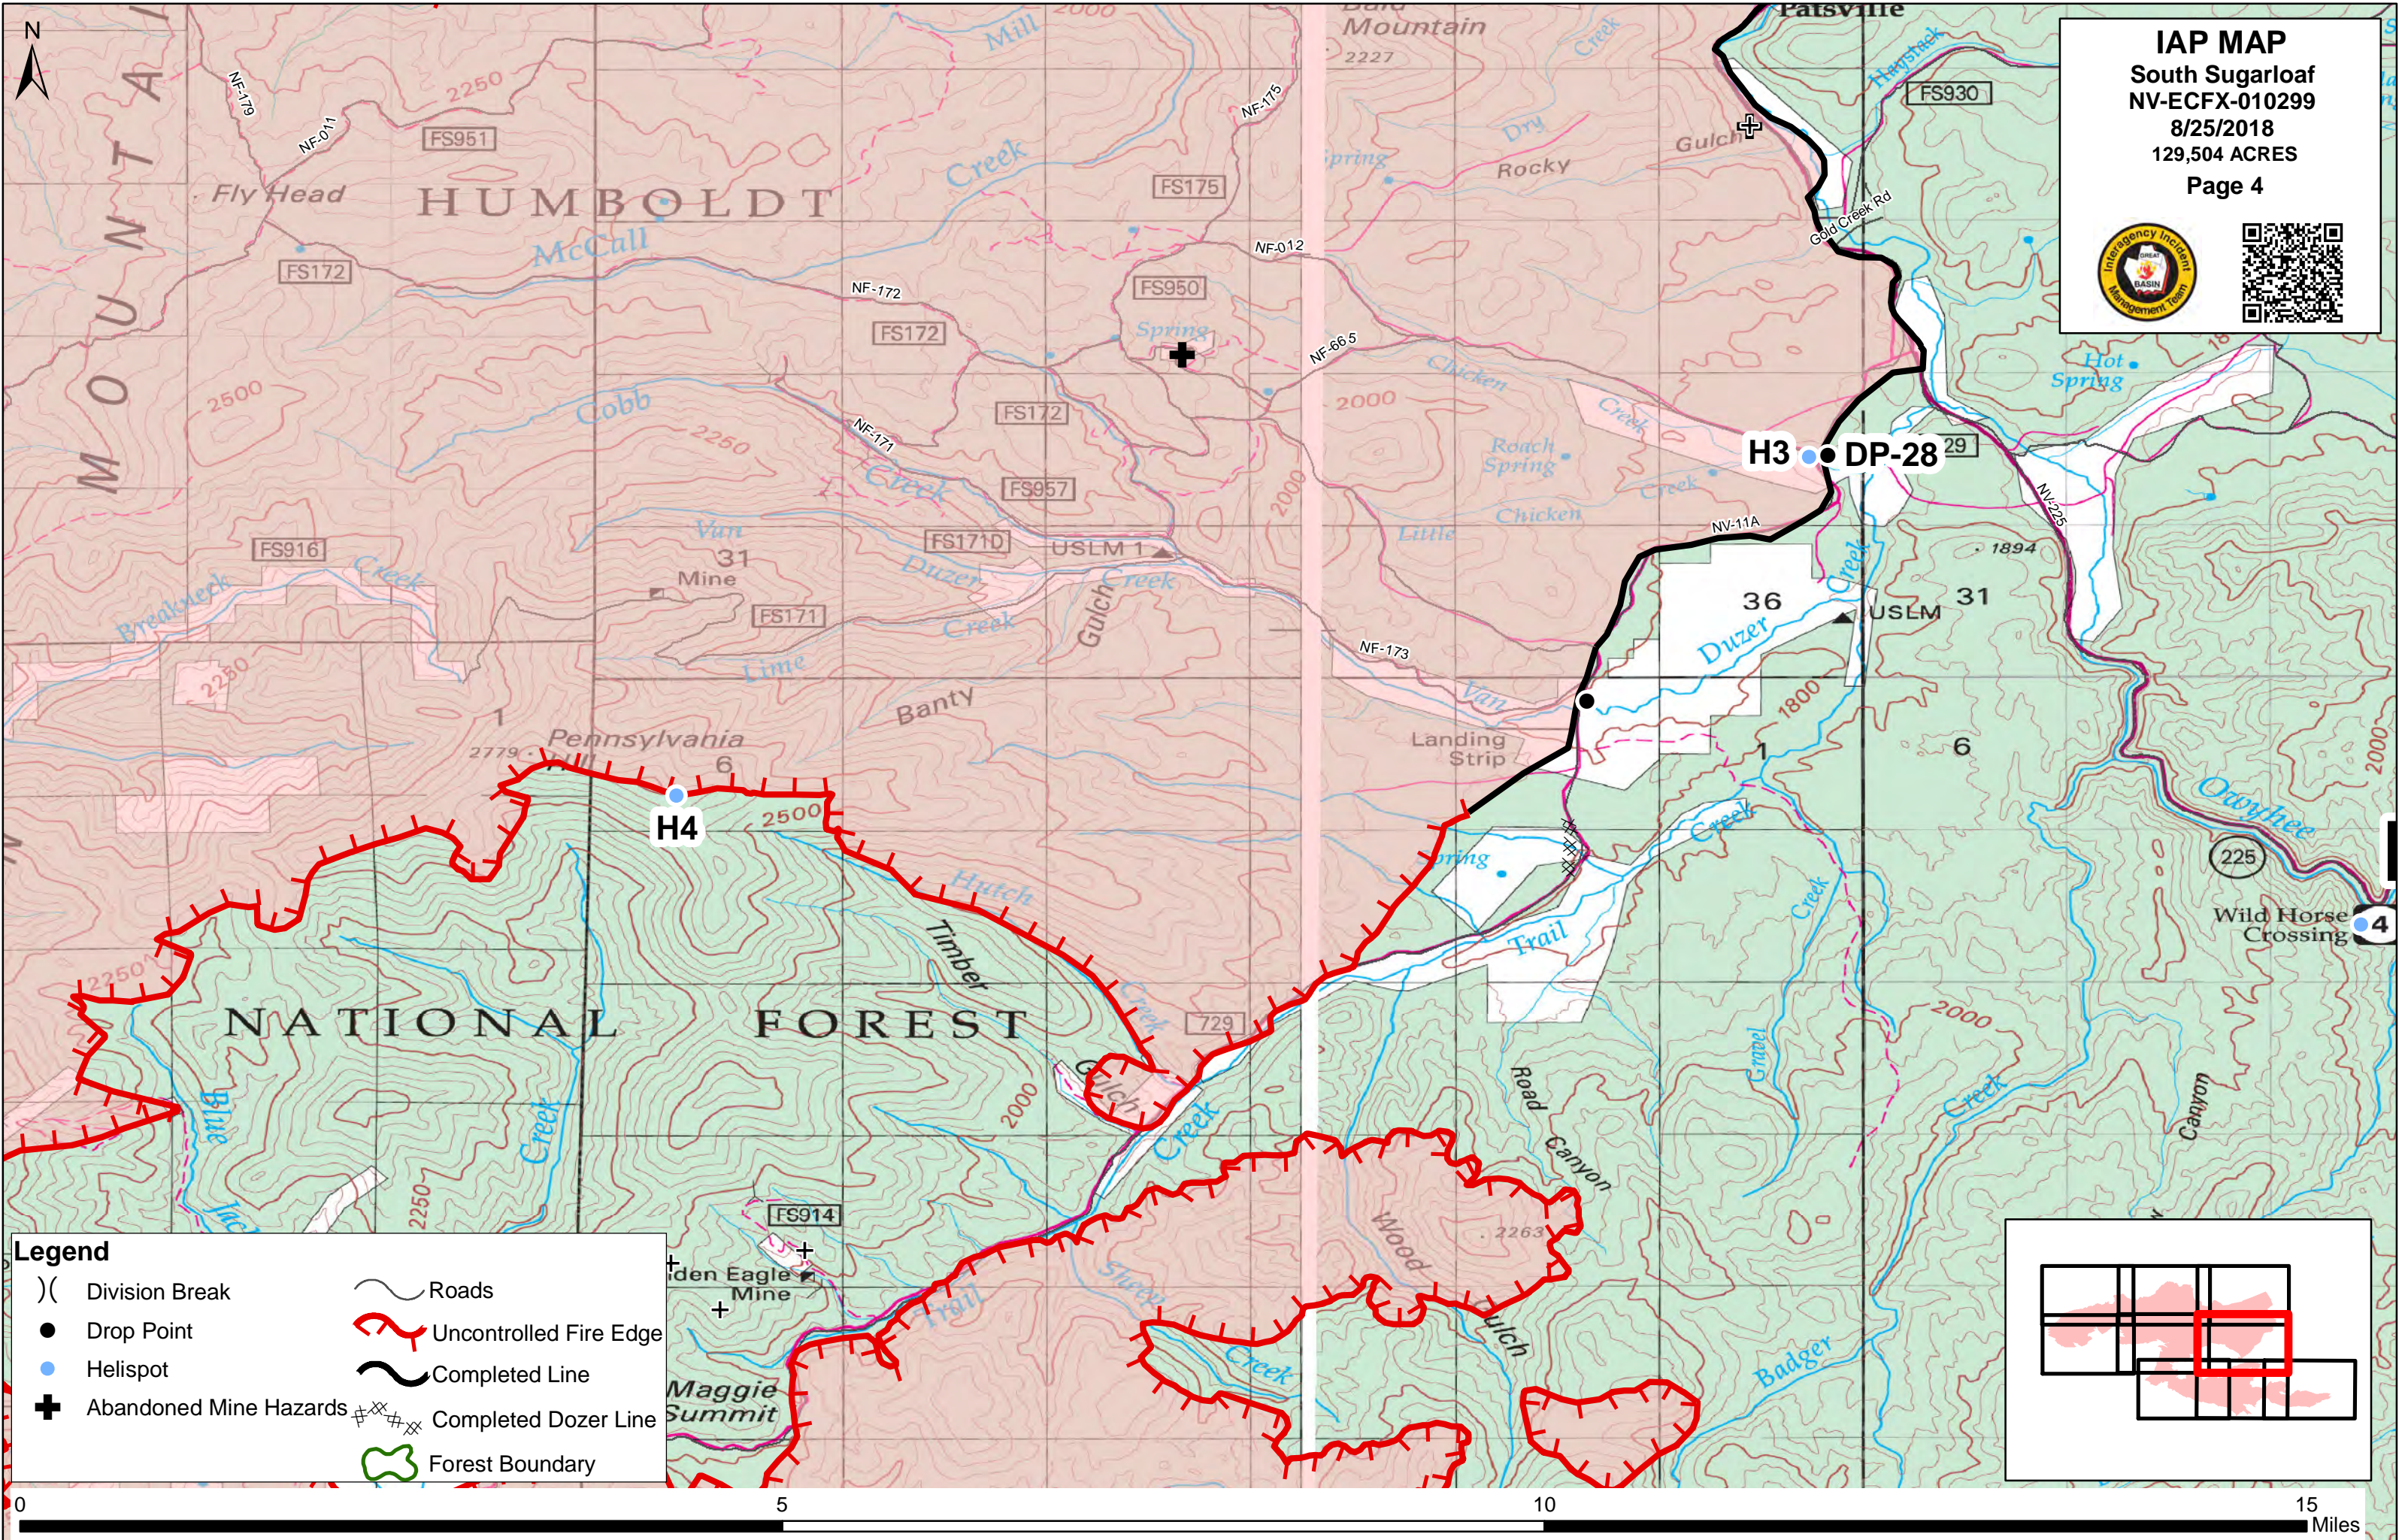

) (Division Break	~	Roads
●	Drop Point	~	Uncontrolled Fire Edge
●	Helispot	~	Completed Line
+	Abandoned Mine Hazards	~	Completed Dozer Line
		~	Forest Boundary

Legend

) (Division Break	~	Roads
●	Drop Point	~	Uncontrolled Fire Edge
●	Helispot	~	Completed Line
+	Abandoned Mine Hazards	~	Completed Dozer Line
		~	Forest Boundary

Legend

) (Division Break	~	Roads
●	Drop Point	~	Uncontrolled Fire Edge
●	Helispot	~	Completed Line
+	Abandoned Mine Hazards	~	Completed Dozer Line
		~	Forest Boundary

Legend

	Division Break		Roads
	Abandoned Mine Hazards		Completed Line
			Completed Dozer Line

Legend

) (Division Break	~	Roads
●	Drop Point	~	Uncontrolled Fire Edge
●	Helispot	~	Completed Line
+	Abandoned Mine Hazards	~	Completed Dozer Line
		~	Forest Boundary

DIV B

IAP MAP
 South Sugarloaf
 NV-ECFX-010299
 8/25/2018
 129,504 ACRES
 Page 7

Legend

) (Division Break	~	Roads
●	Drop Point	~	Uncontrolled Fire Edge
+	Abandoned Mine Hazards	~	Completed Line
⊠	Completed Dozer Line	~	Forest Boundary

IAP MAP
 South Sugarloaf
 NV-ECFX-010299
 8/25/2018
 129,504 ACRES
 Page 8