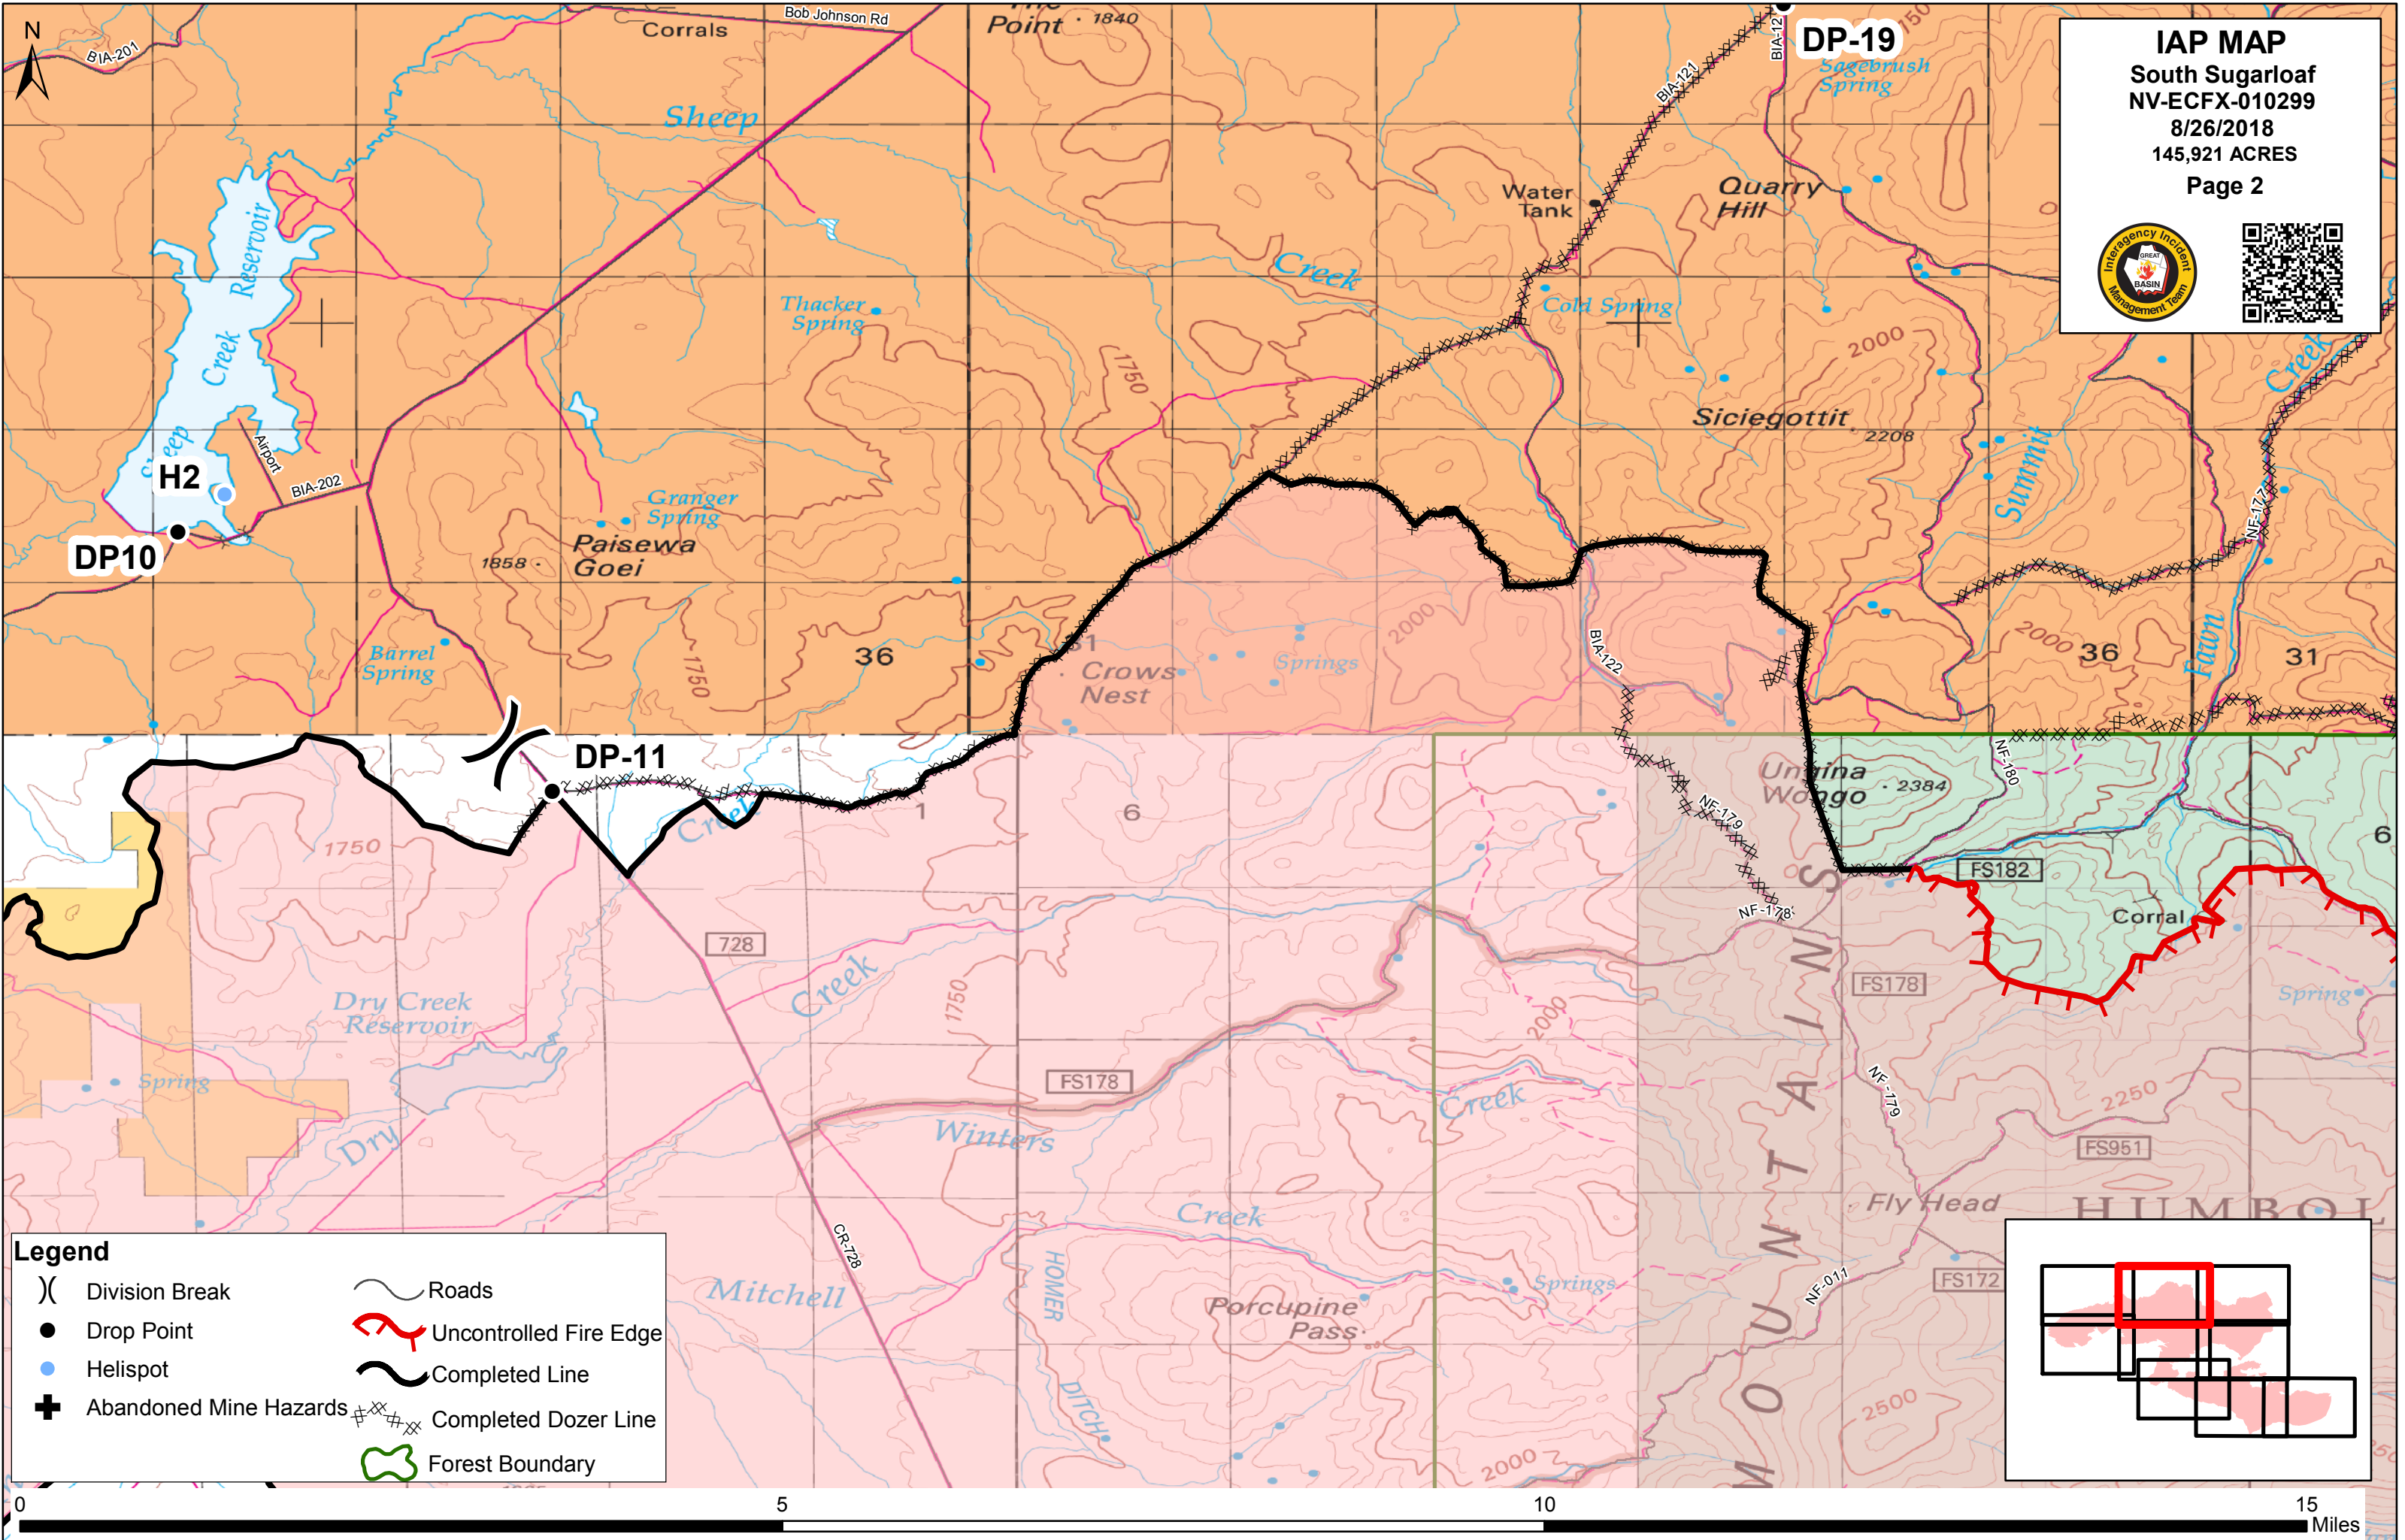

IAP MAP
South Sugarloaf
NV-ECFX-010299
8/26/2018
145,921 ACRES

Legend

	Division Break		Roads
	Camp		Uncontrolled Fire Edge
	Drop Point		Completed Line
	Helispot		Completed Dozer Line
	Water Source		Forest Boundary
	Abandoned Mine Hazards		

DIV Z

H2
DP10

H1

DP-11

Legend

	Division Break		Roads
	Drop Point		Completed Line
	Helispot		Completed Dozer Line
	Abandoned Mine Hazards		

Legend

	Division Break		Roads
	Drop Point		Uncontrolled Fire Edge
	Helispot		Completed Line
	Abandoned Mine Hazards		Completed Dozer Line
	Forest Boundary		

Legend

	Division Break		Roads
	Camp		Uncontrolled Fire Edge
	Drop Point		Completed Line
	Helispot		Completed Dozer Line
	Abandoned Mine Hazards		Forest Boundary

Legend

	Division Break		Roads
	Drop Point		Uncontrolled Fire Edge
	Helispot		Completed Line
	Abandoned Mine Hazards		Completed Dozer Line
			Forest Boundary

Legend

- () Division Break
- + Abandoned Mine Hazards
- ~ Roads
- ~ Completed Line
- ### Completed Dozer Line

DIV A

DIV B

DP40

H4

Legend

	Division Break		Roads
	Drop Point		Uncontrolled Fire Edge
	Helispot		Completed Line
	Abandoned Mine Hazards		Completed Dozer Line
			Forest Boundary