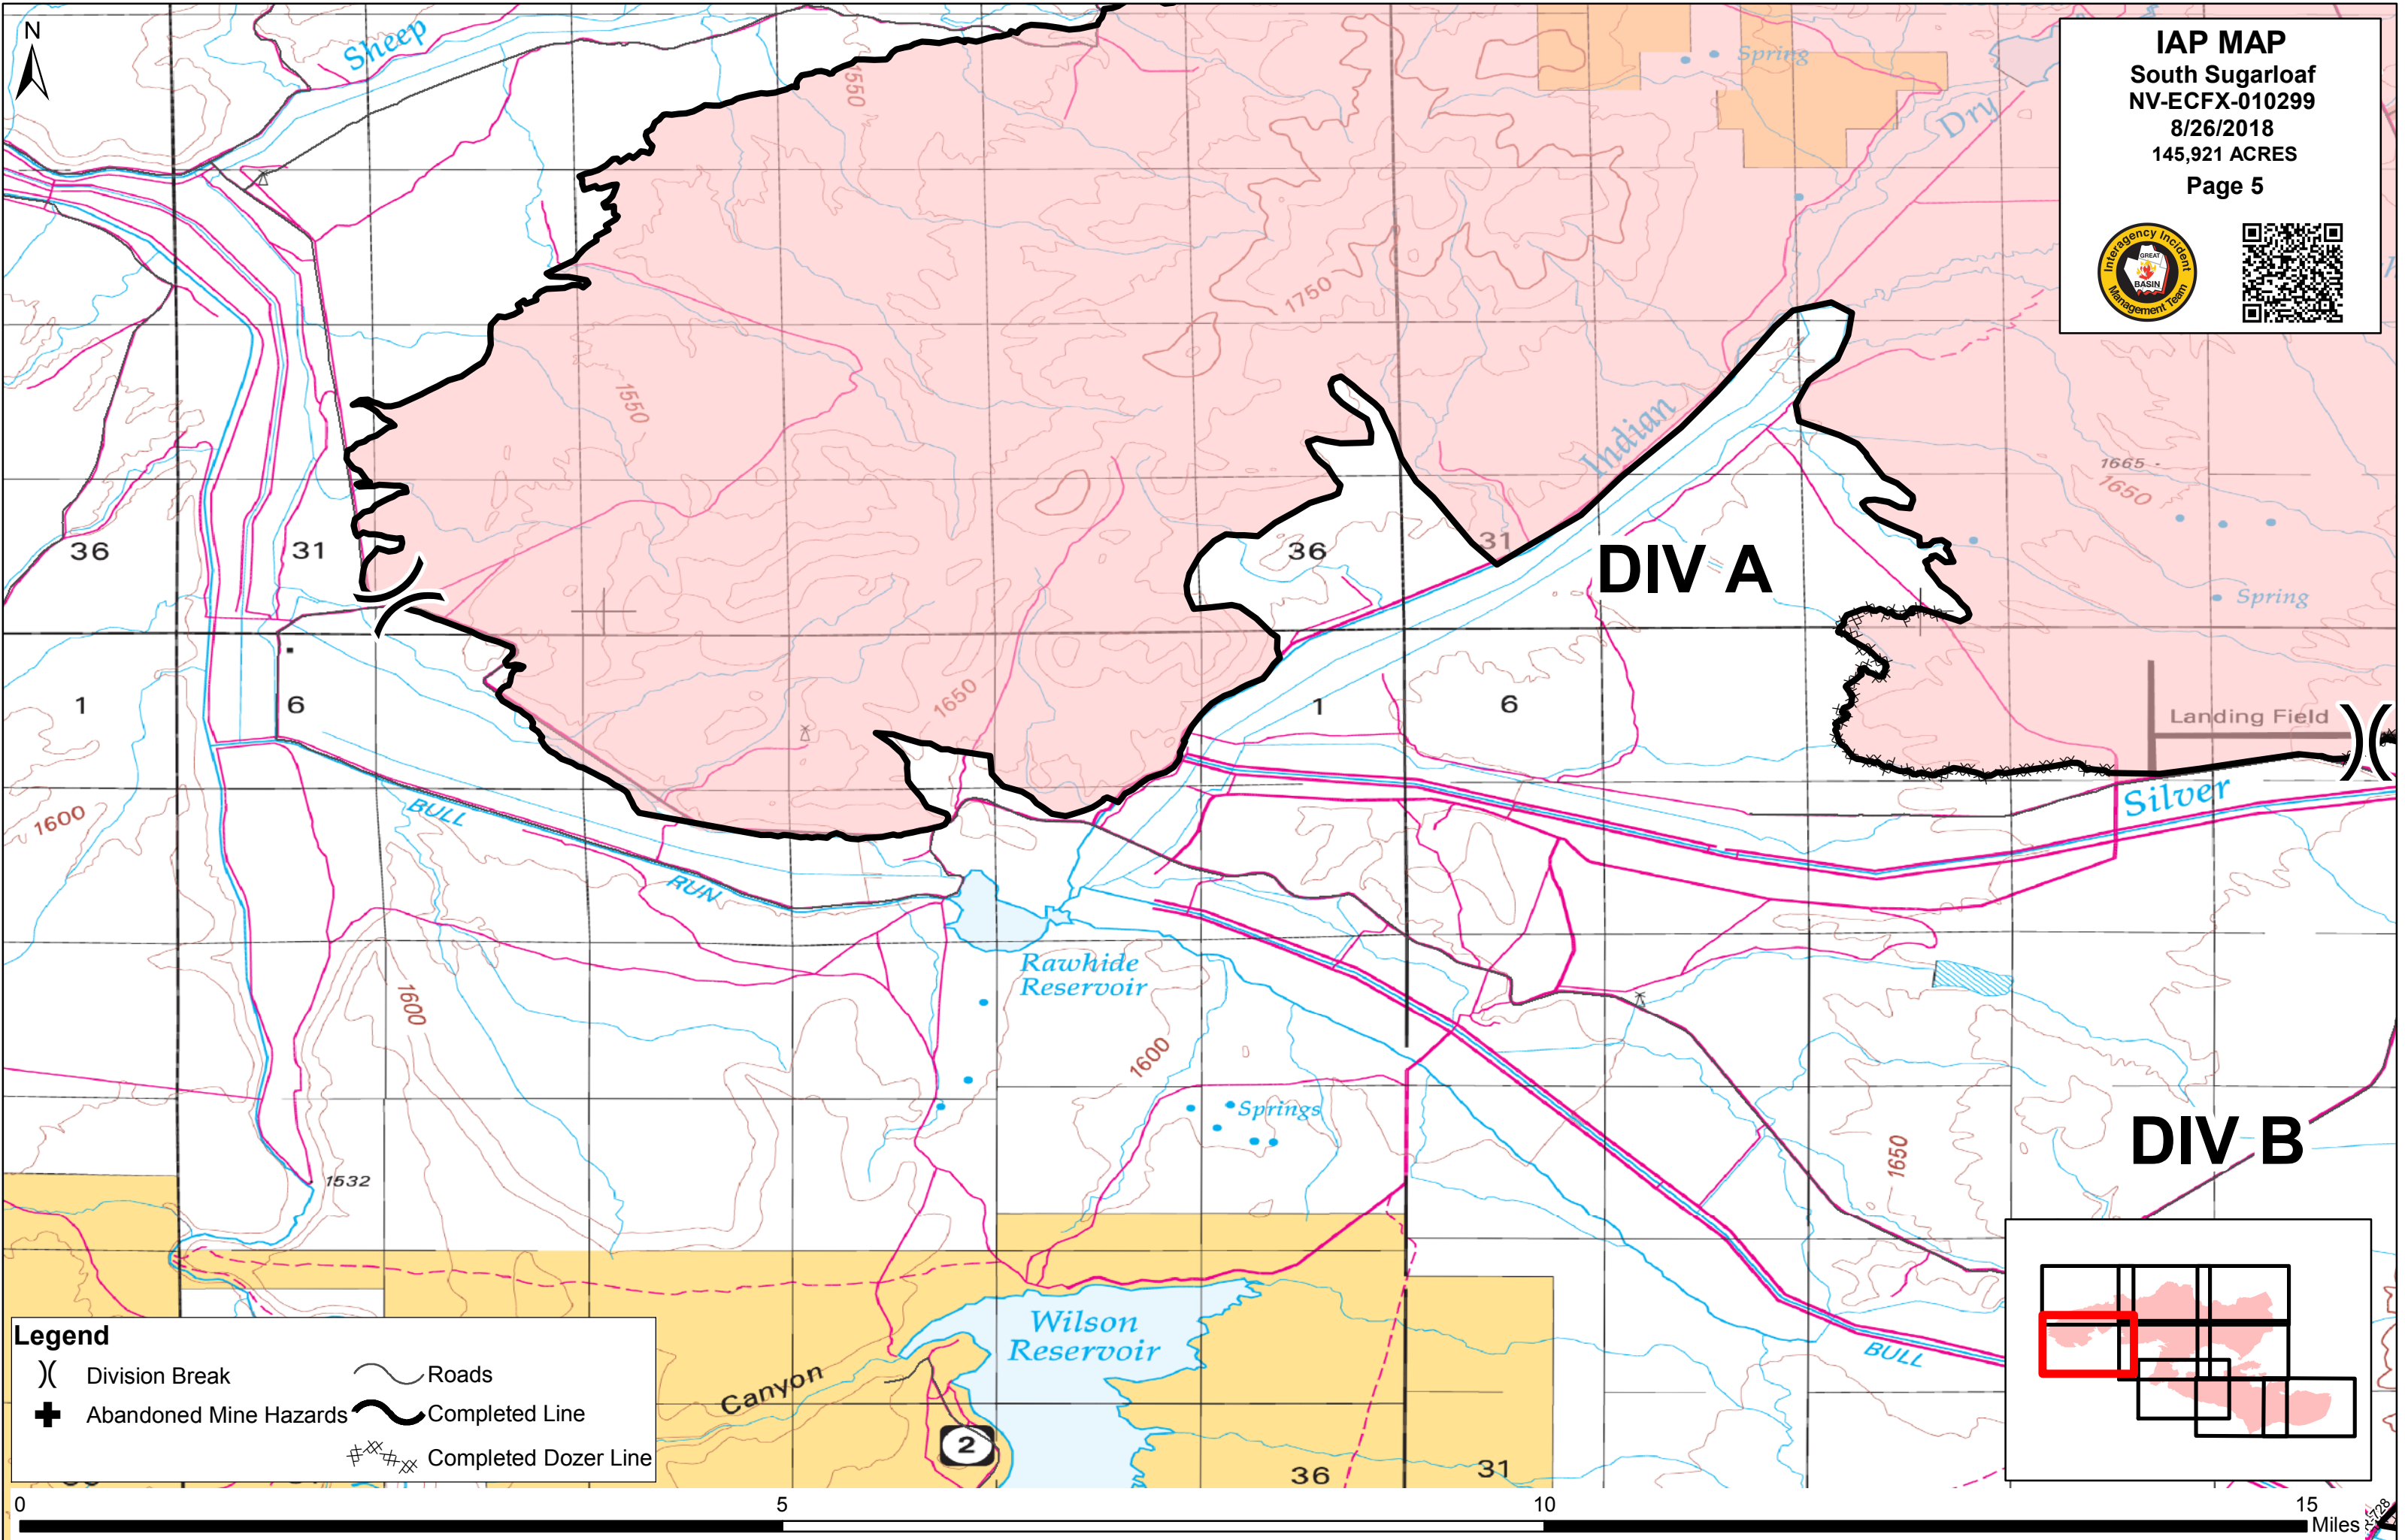

IAP MAP
South Sugarloaf
NV-ECFX-010299
8/26/2018
145,921 ACRES

Legend

	Division Break		Roads
	Camp		Uncontrolled Fire Edge
	Drop Point		Completed Line
	Helispot		Completed Dozer Line
	Water Source		Forest Boundary
	Abandoned Mine Hazards		

Legend

	Division Break		Roads
	Camp		Uncontrolled Fire Edge
	Drop Point		Completed Line
	Helispot		Completed Dozer Line
	Abandoned Mine Hazards		Forest Boundary

Legend

	Division Break		Roads
	Drop Point		Uncontrolled Fire Edge
	Helispot		Completed Line
	Abandoned Mine Hazards		Completed Dozer Line
			Forest Boundary

Legend

- () Division Break
- + Abandoned Mine Hazards
- ~ Roads
- ~ Completed Line
- ### Completed Dozer Line

DIV A

DIV B

DP40

H4

Legend

	Division Break		Roads
	Drop Point		Uncontrolled Fire Edge
	Helispot		Completed Line
	Abandoned Mine Hazards		Completed Dozer Line
			Forest Boundary

DIV B

IAP MAP
 South Sugarloaf
 NV-ECFX-010299
 8/26/2018
 145,921 ACRES
 Page 7

Legend

	Division Break		Roads
	Drop Point		Uncontrolled Fire Edge
	Abandoned Mine Hazards		Completed Line
			Completed Dozer Line
			Forest Boundary