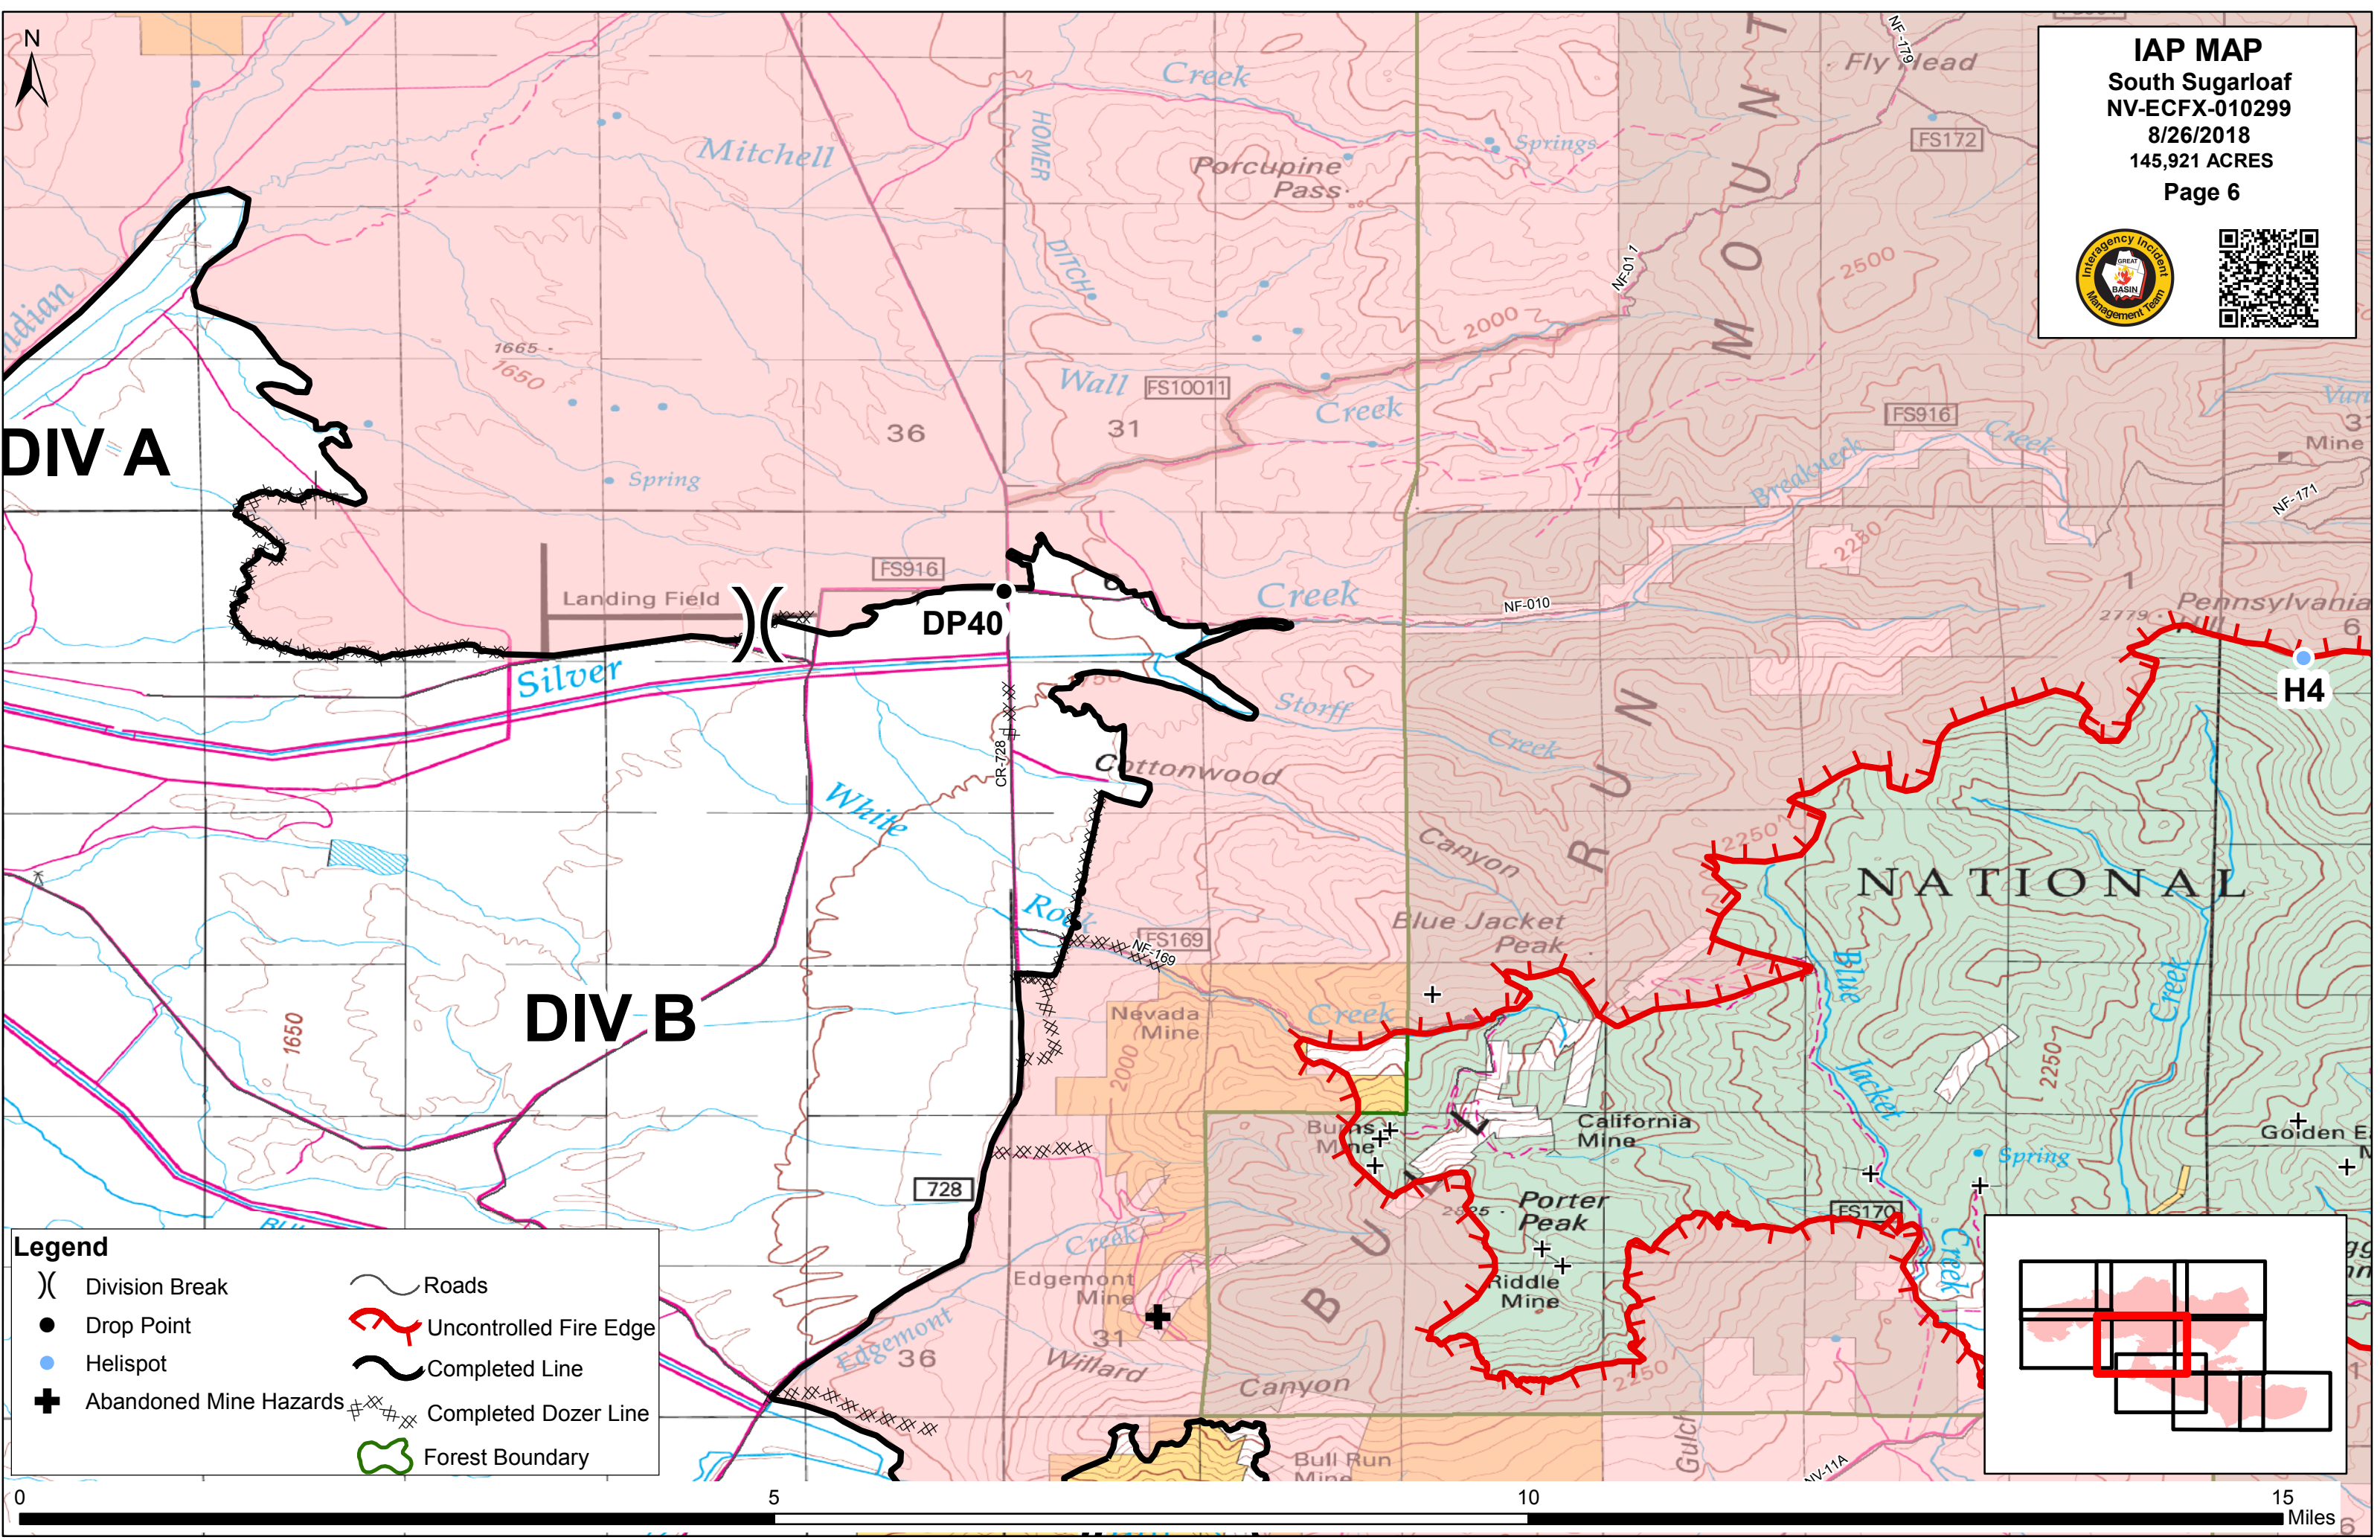

IAP MAP
South Sugarloaf
NV-ECFX-010299
8/26/2018
145,921 ACRES

Legend

	Division Break		Roads
	Camp		Uncontrolled Fire Edge
	Drop Point		Completed Line
	Helispot		Completed Dozer Line
	Water Source		Forest Boundary
	Abandoned Mine Hazards		

Legend

	Division Break		Roads
	Camp		Uncontrolled Fire Edge
	Drop Point		Completed Line
	Helispot		Completed Dozer Line
	Abandoned Mine Hazards		Forest Boundary

Legend

	Division Break		Roads
	Drop Point		Uncontrolled Fire Edge
	Helispot		Completed Line
	Abandoned Mine Hazards		Completed Dozer Line
			Forest Boundary

Legend

- () Division Break
- + Abandoned Mine Hazards
- ~ Roads
- ~ Completed Line
- ### Completed Dozer Line

DIV A

DIV B

DP40

H4

Legend

	Division Break		Roads
	Drop Point		Uncontrolled Fire Edge
	Helispot		Completed Line
	Abandoned Mine Hazards		Completed Dozer Line
			Forest Boundary

DIV B

IAP MAP
 South Sugarloaf
 NV-ECFX-010299
 8/26/2018
 145,921 ACRES
 Page 7

Legend

	Division Break		Roads
	Drop Point		Uncontrolled Fire Edge
	Abandoned Mine Hazards		Completed Line
			Completed Dozer Line
			Forest Boundary