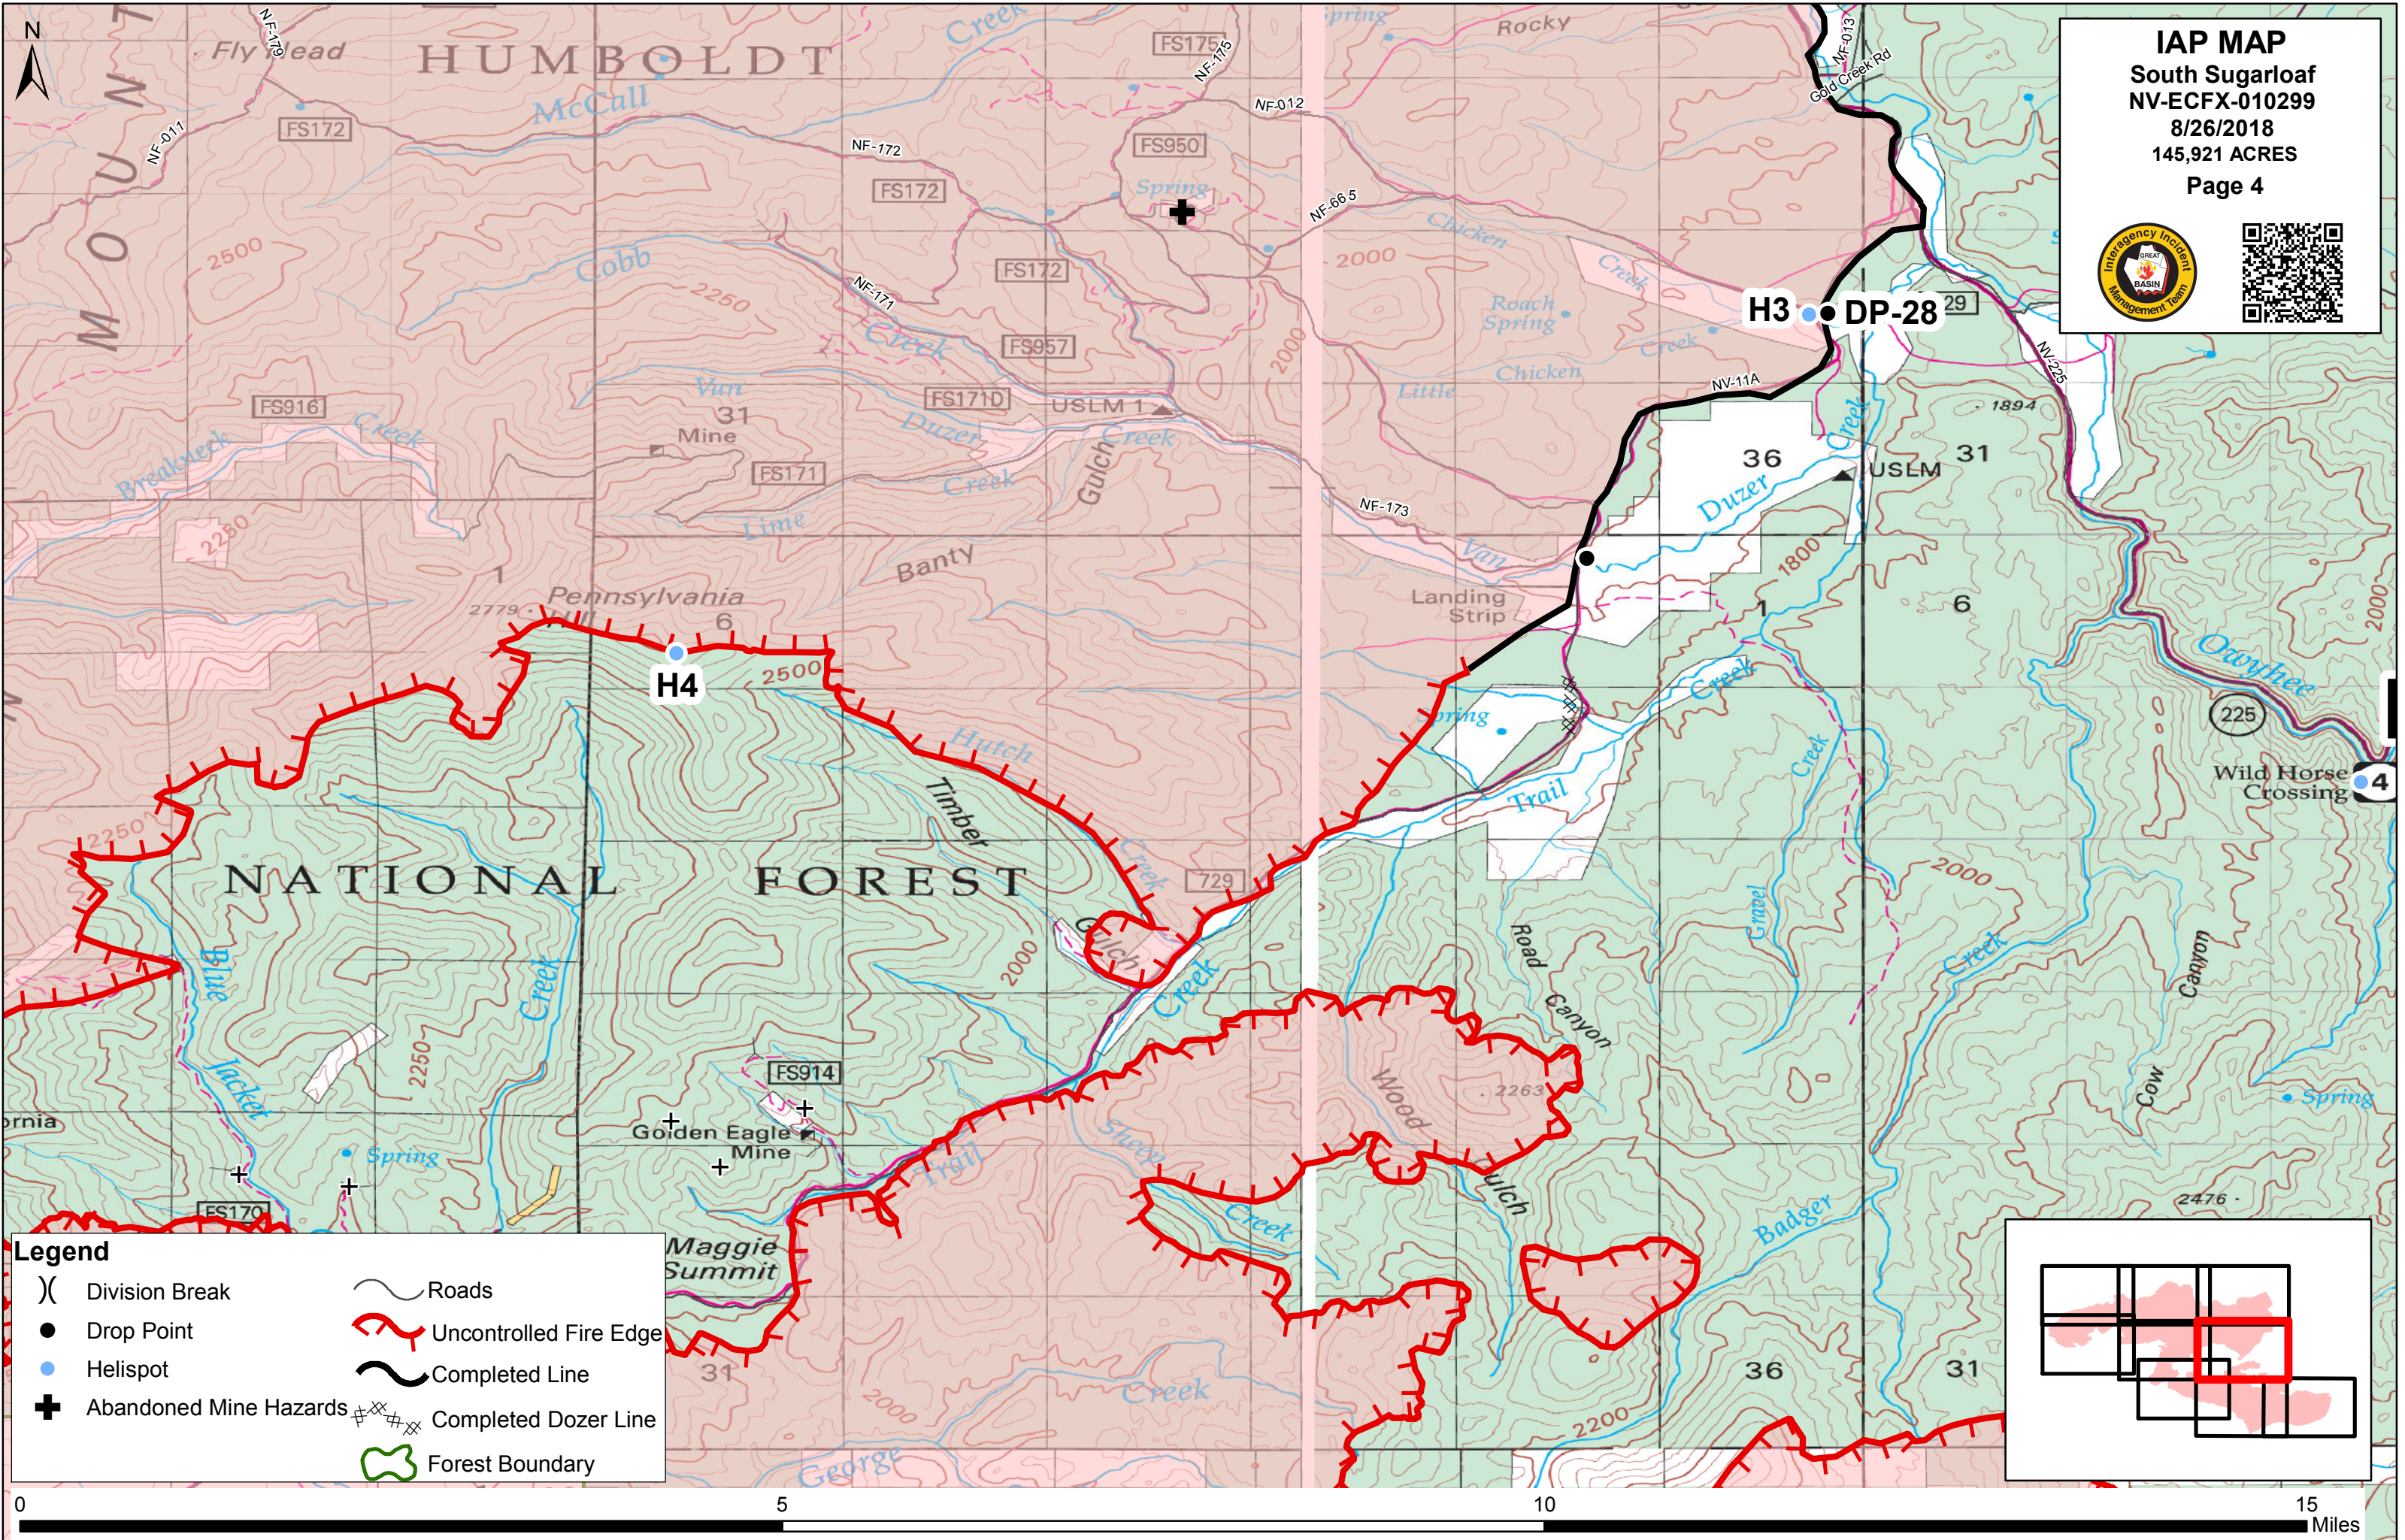

IAP MAP
South Sugarloaf
NV-ECFX-010299
8/26/2018
145,921 ACRES

Legend

	Division Break		Roads
	Camp		Uncontrolled Fire Edge
	Drop Point		Completed Line
	Helispot		Completed Dozer Line
	Water Source		Forest Boundary
	Abandoned Mine Hazards		

DIV Z

H2
DP10

H1

DP-11

Legend

	Division Break		Roads
	Drop Point		Completed Line
	Helispot		Completed Dozer Line
	Abandoned Mine Hazards		

Legend

	Division Break		Roads
	Drop Point		Uncontrolled Fire Edge
	Helispot		Completed Line
	Abandoned Mine Hazards		Completed Dozer Line
	Forest Boundary		

Legend

	Division Break		Roads
	Camp		Uncontrolled Fire Edge
	Drop Point		Completed Line
	Helispot		Completed Dozer Line
	Abandoned Mine Hazards		Forest Boundary

Legend

	Division Break		Roads
	Drop Point		Uncontrolled Fire Edge
	Helispot		Completed Line
	Abandoned Mine Hazards		Completed Dozer Line
			Forest Boundary

Legend

- () Division Break
- + Abandoned Mine Hazards
- ~ Roads
- ~ Completed Line
- ### Completed Dozer Line

DIV A

DIV B

DP40

H4

Legend

	Division Break		Roads
	Drop Point		Uncontrolled Fire Edge
	Helispot		Completed Line
	Abandoned Mine Hazards		Completed Dozer Line
			Forest Boundary