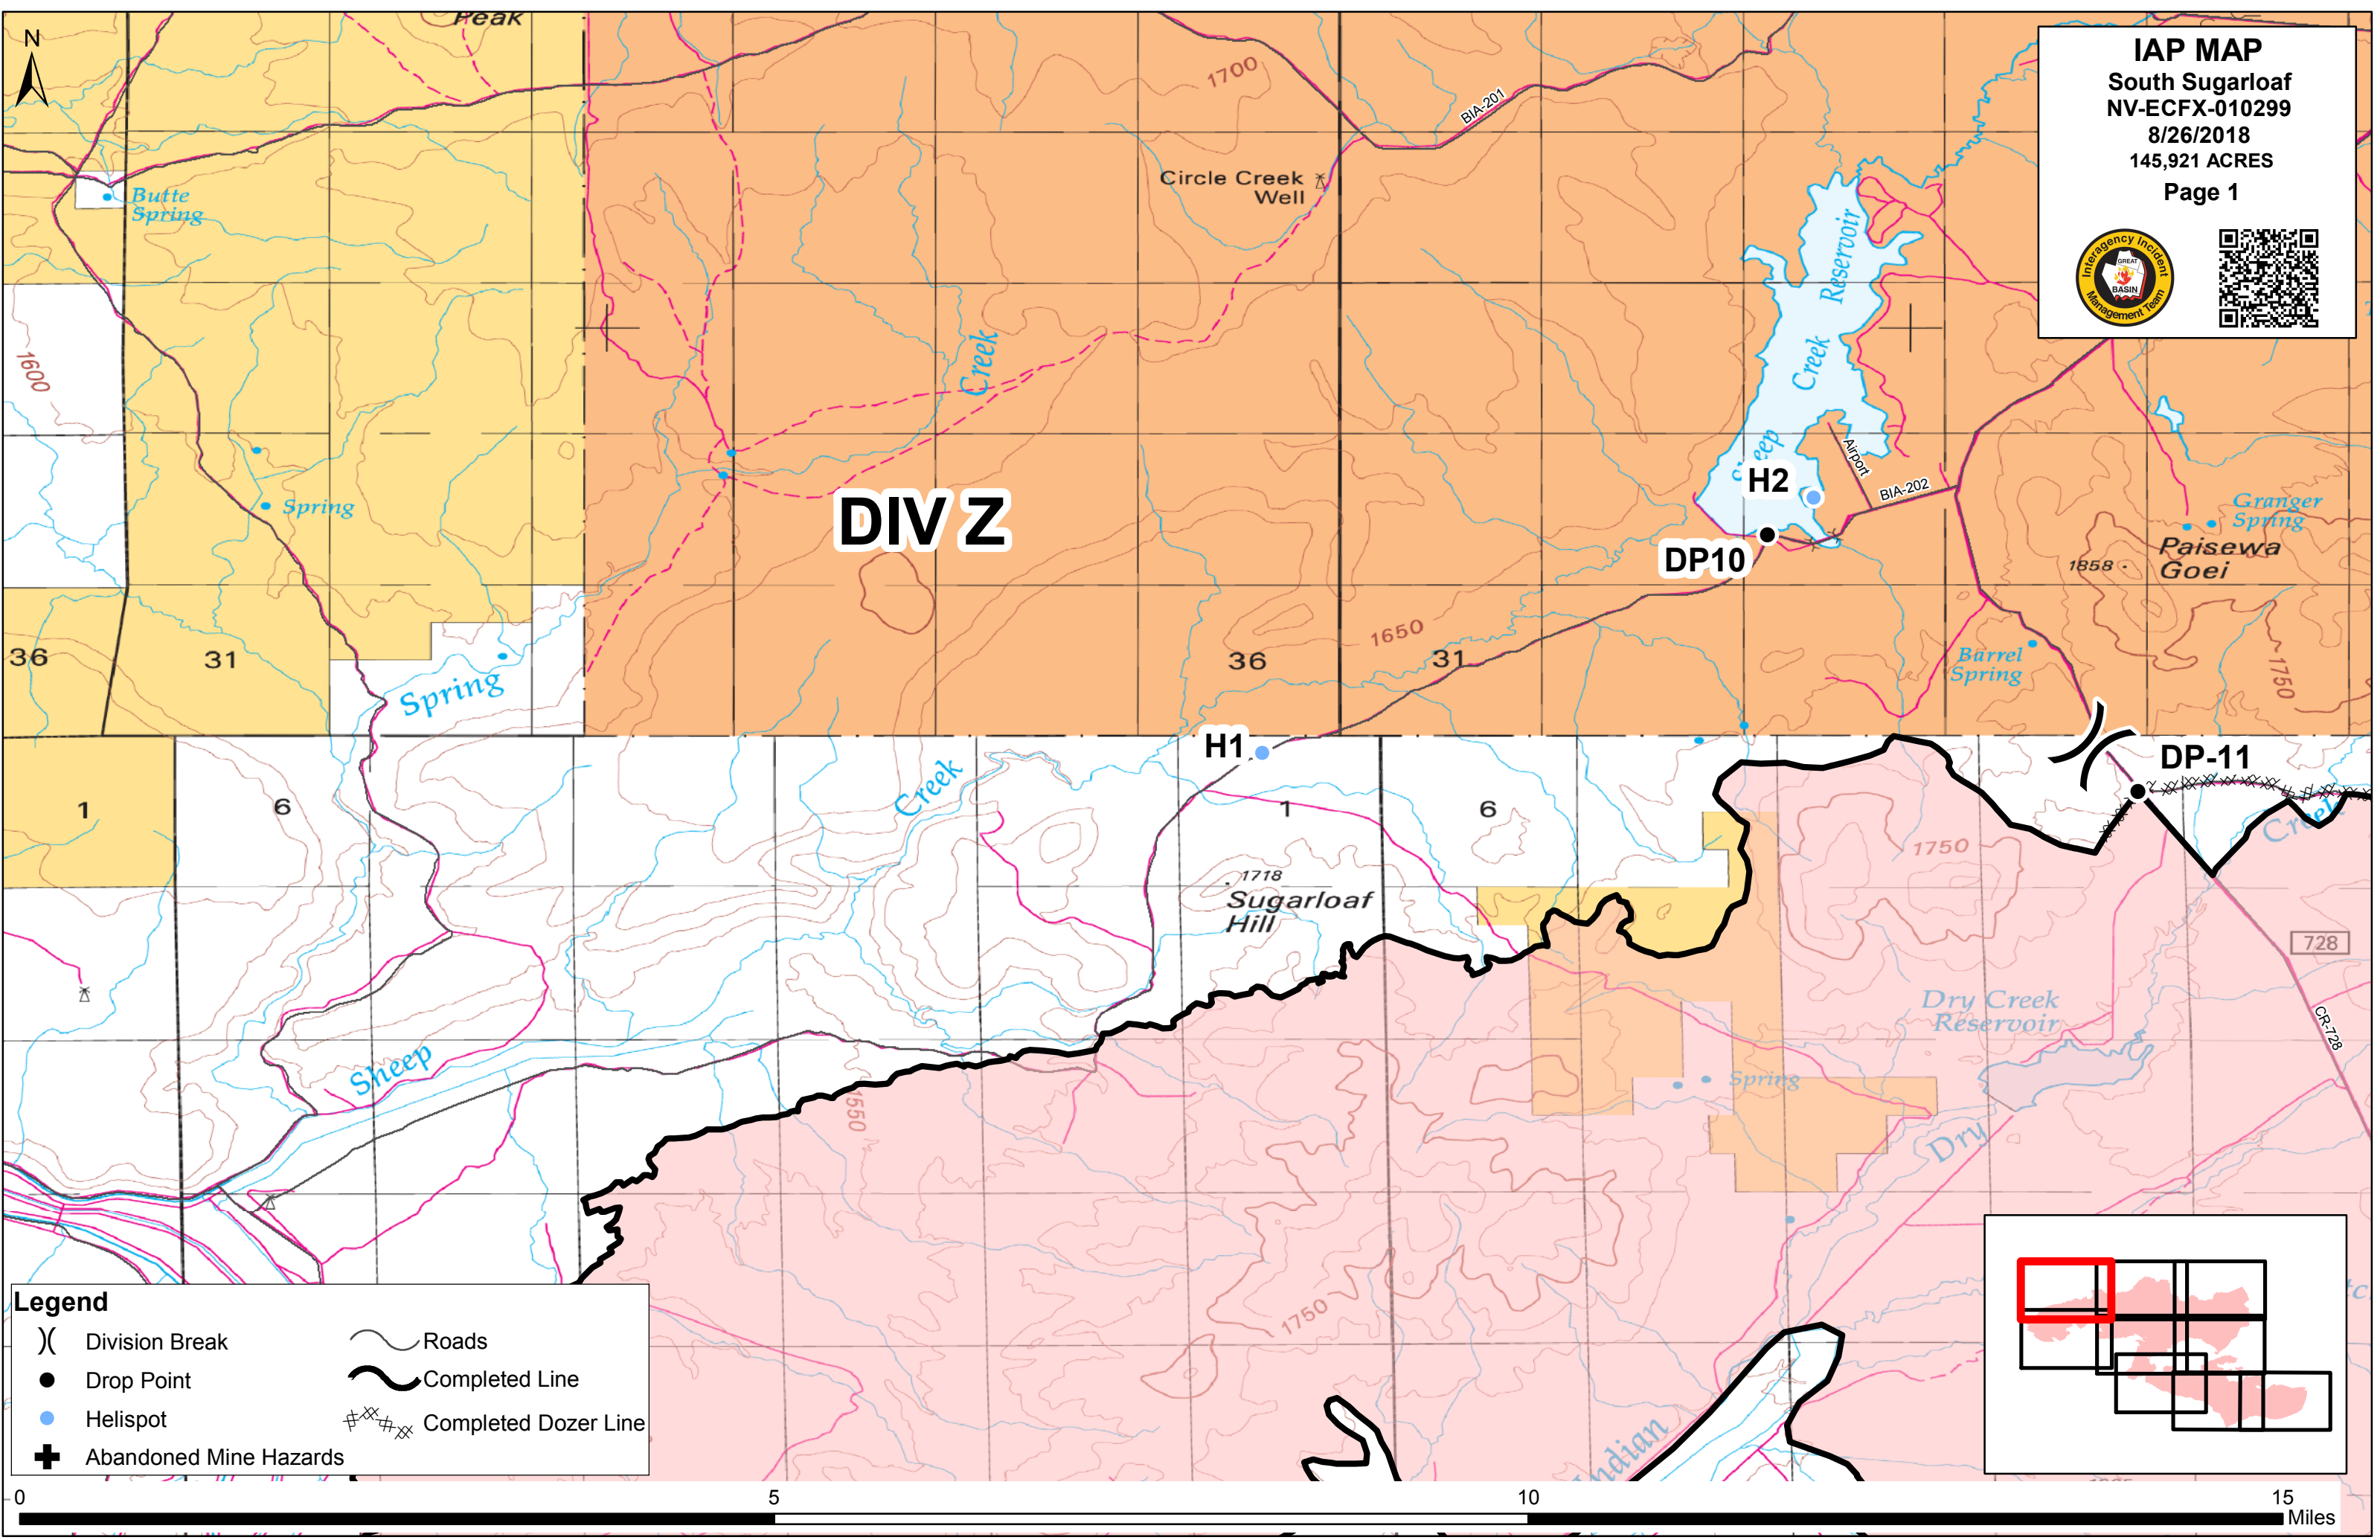

IAP MAP
South Sugarloaf
NV-ECFX-010299
8/26/2018
145,921 ACRES

Legend

	Division Break		Roads
	Camp		Uncontrolled Fire Edge
	Drop Point		Completed Line
	Helispot		Completed Dozer Line
	Water Source		Forest Boundary
	Abandoned Mine Hazards		

DIV Z

H2
DP10

H1

DP-11

Legend

	Division Break		Roads
	Drop Point		Completed Line
	Helispot		Completed Dozer Line
	Abandoned Mine Hazards		

Legend

	Division Break		Roads
	Drop Point		Uncontrolled Fire Edge
	Helispot		Completed Line
	Abandoned Mine Hazards		Completed Dozer Line
	Forest Boundary		

Legend

- () Division Break
- + Abandoned Mine Hazards
- ~ Roads
- ~ Completed Line
- ### Completed Dozer Line

DIV A

DIV B

DP40

H4

Legend

	Division Break		Roads
	Drop Point		Uncontrolled Fire Edge
	Helispot		Completed Line
	Abandoned Mine Hazards		Completed Dozer Line
			Forest Boundary

DIV B

IAP MAP
 South Sugarloaf
 NV-ECFX-010299
 8/26/2018
 145,921 ACRES
 Page 7

Legend

	Division Break		Roads
	Drop Point		Uncontrolled Fire Edge
	Abandoned Mine Hazards		Completed Line
			Completed Dozer Line
			Forest Boundary