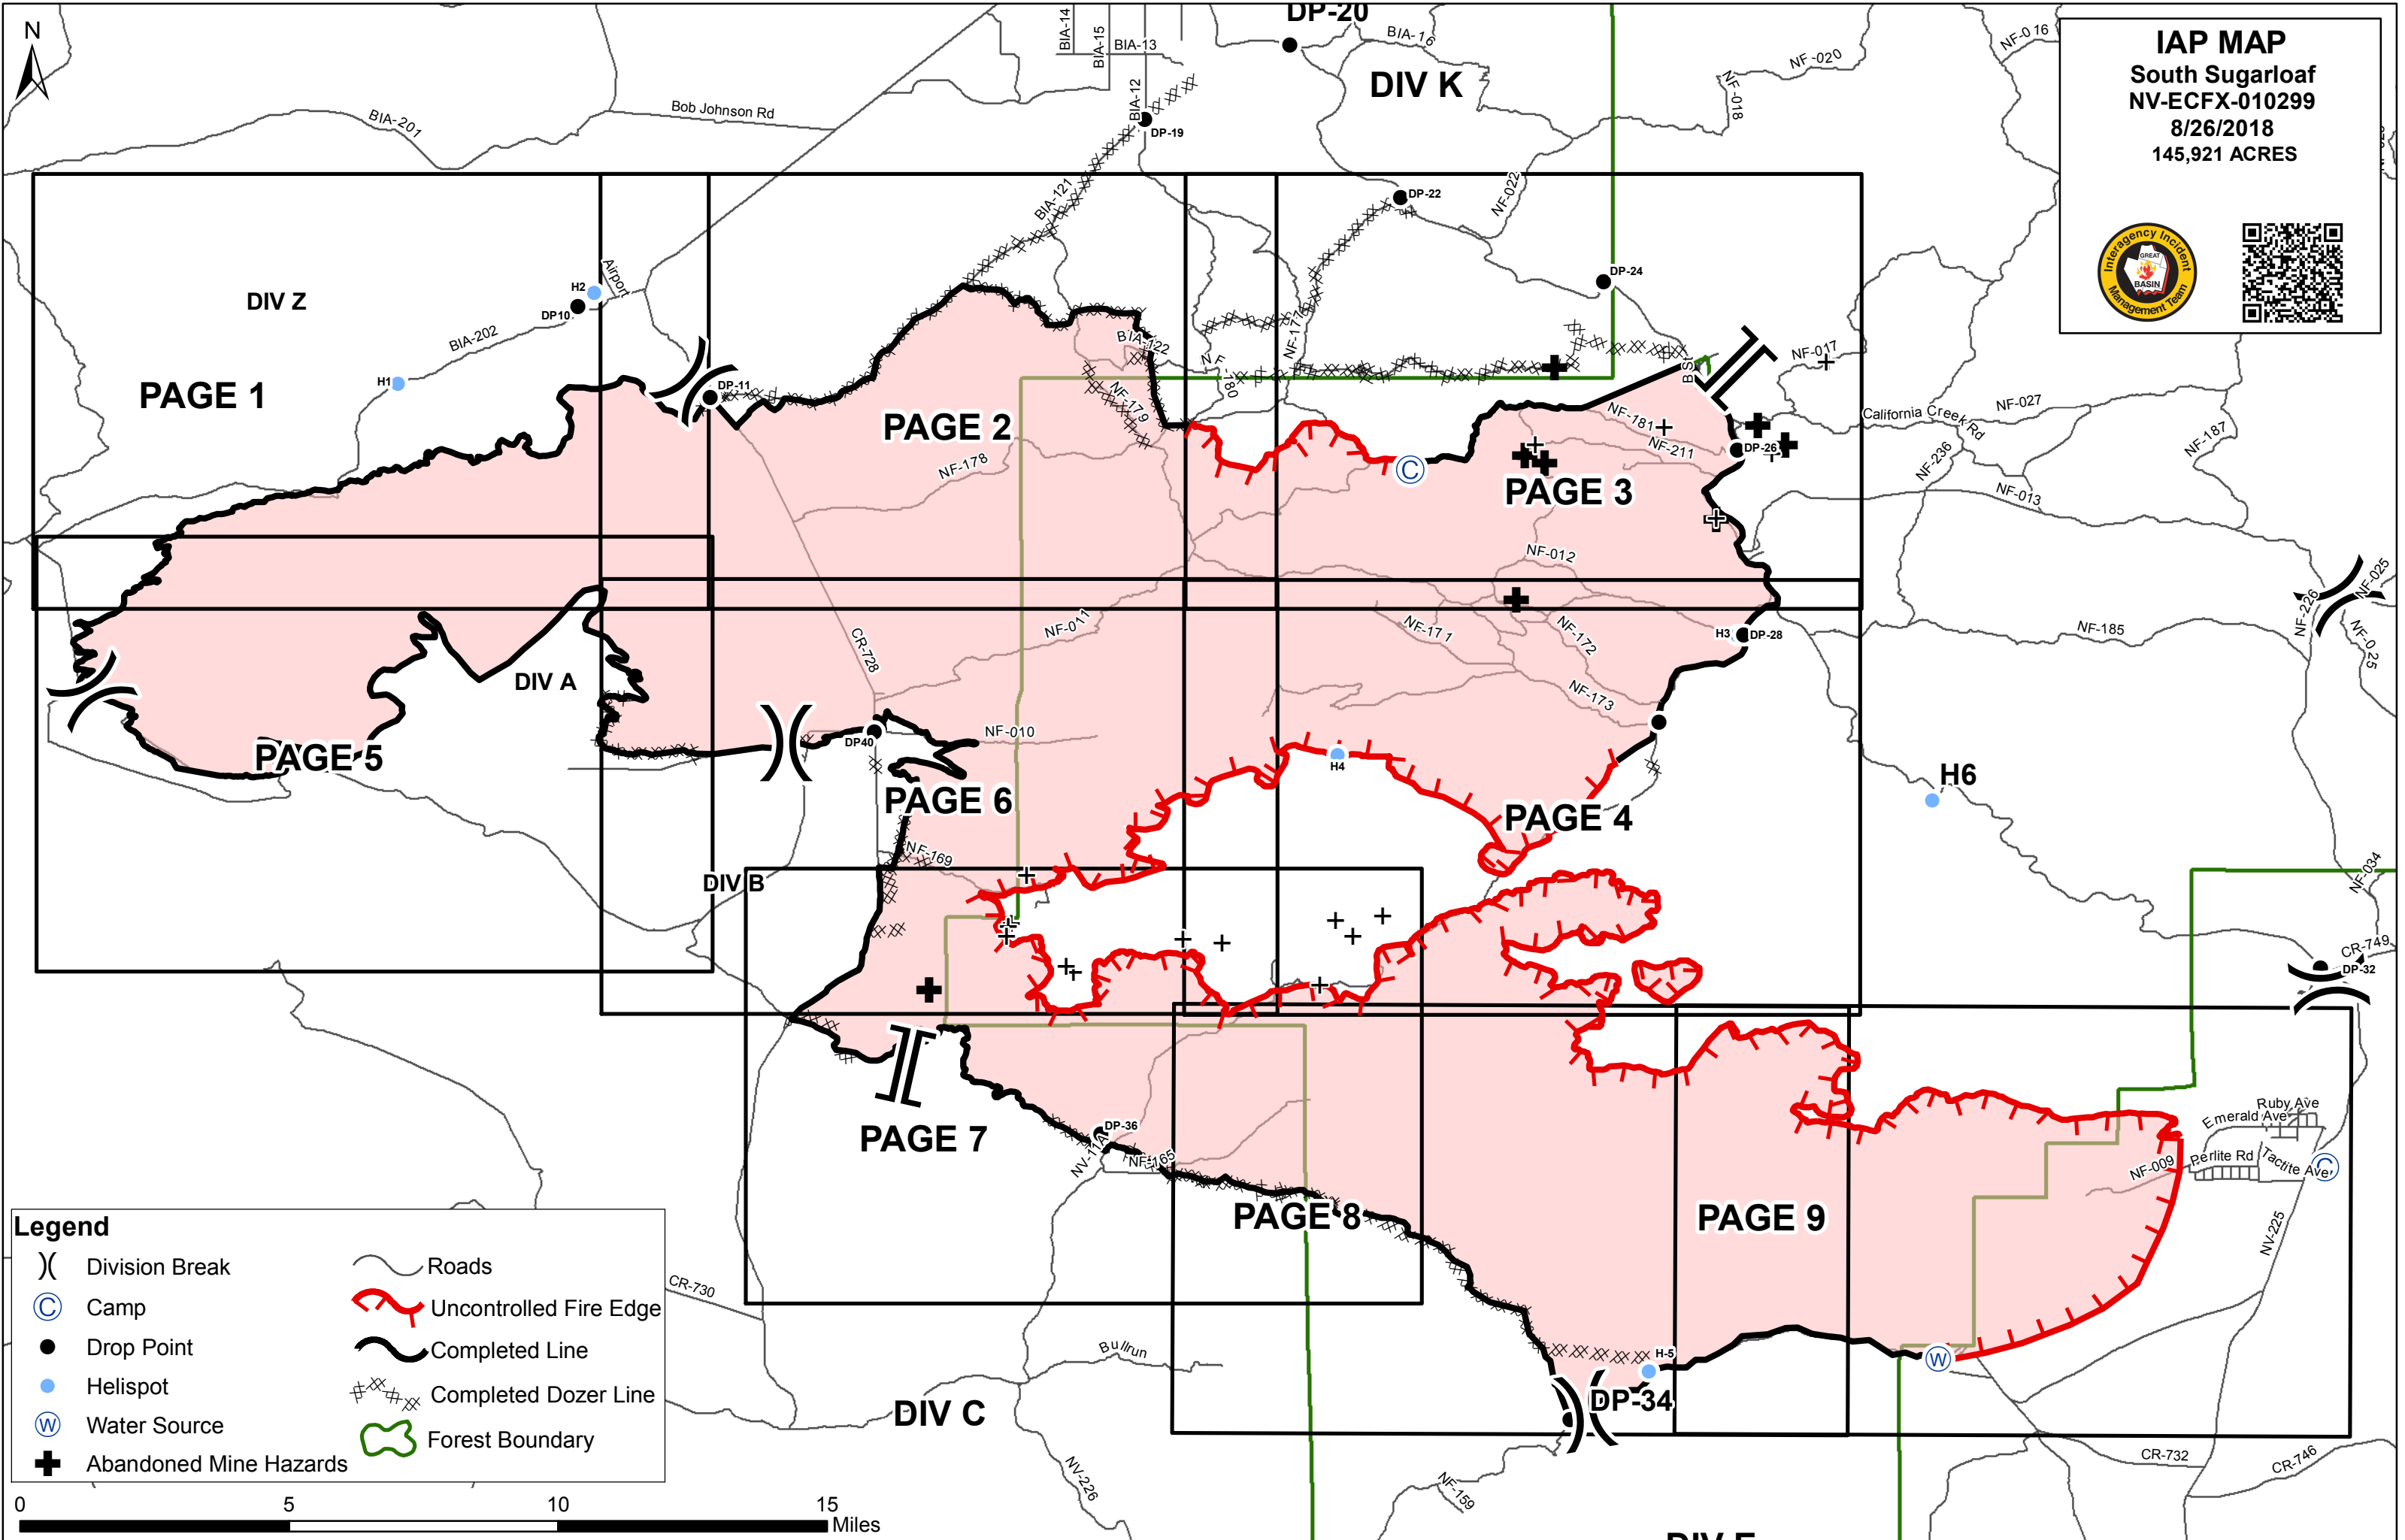

IAP MAP
South Sugarloaf
NV-ECFX-010299
8/26/2018
145,921 ACRES

Legend

	Division Break		Roads
	Camp		Uncontrolled Fire Edge
	Drop Point		Completed Line
	Helispot		Completed Dozer Line
	Water Source		Forest Boundary
	Abandoned Mine Hazards		

DIV Z

H2
DP10

H1

DP-11

Legend

	Division Break		Roads
	Drop Point		Completed Line
	Helispot		Completed Dozer Line
	Abandoned Mine Hazards		

Legend

	Division Break		Roads
	Drop Point		Uncontrolled Fire Edge
	Helispot		Completed Line
	Abandoned Mine Hazards		Completed Dozer Line
	Forest Boundary		

Legend

	Division Break		Roads
	Camp		Uncontrolled Fire Edge
	Drop Point		Completed Line
	Helispot		Completed Dozer Line
	Abandoned Mine Hazards		Forest Boundary

Legend

	Division Break		Roads
	Drop Point		Uncontrolled Fire Edge
	Helispot		Completed Line
	Abandoned Mine Hazards		Completed Dozer Line
			Forest Boundary

Legend

- () Division Break
- + Abandoned Mine Hazards
- ~ Roads
- ~ Completed Line
- ### Completed Dozer Line

DIV A

DIV B

DP40

H4

Legend

	Division Break		Roads
	Drop Point		Uncontrolled Fire Edge
	Helispot		Completed Line
	Abandoned Mine Hazards		Completed Dozer Line
			Forest Boundary