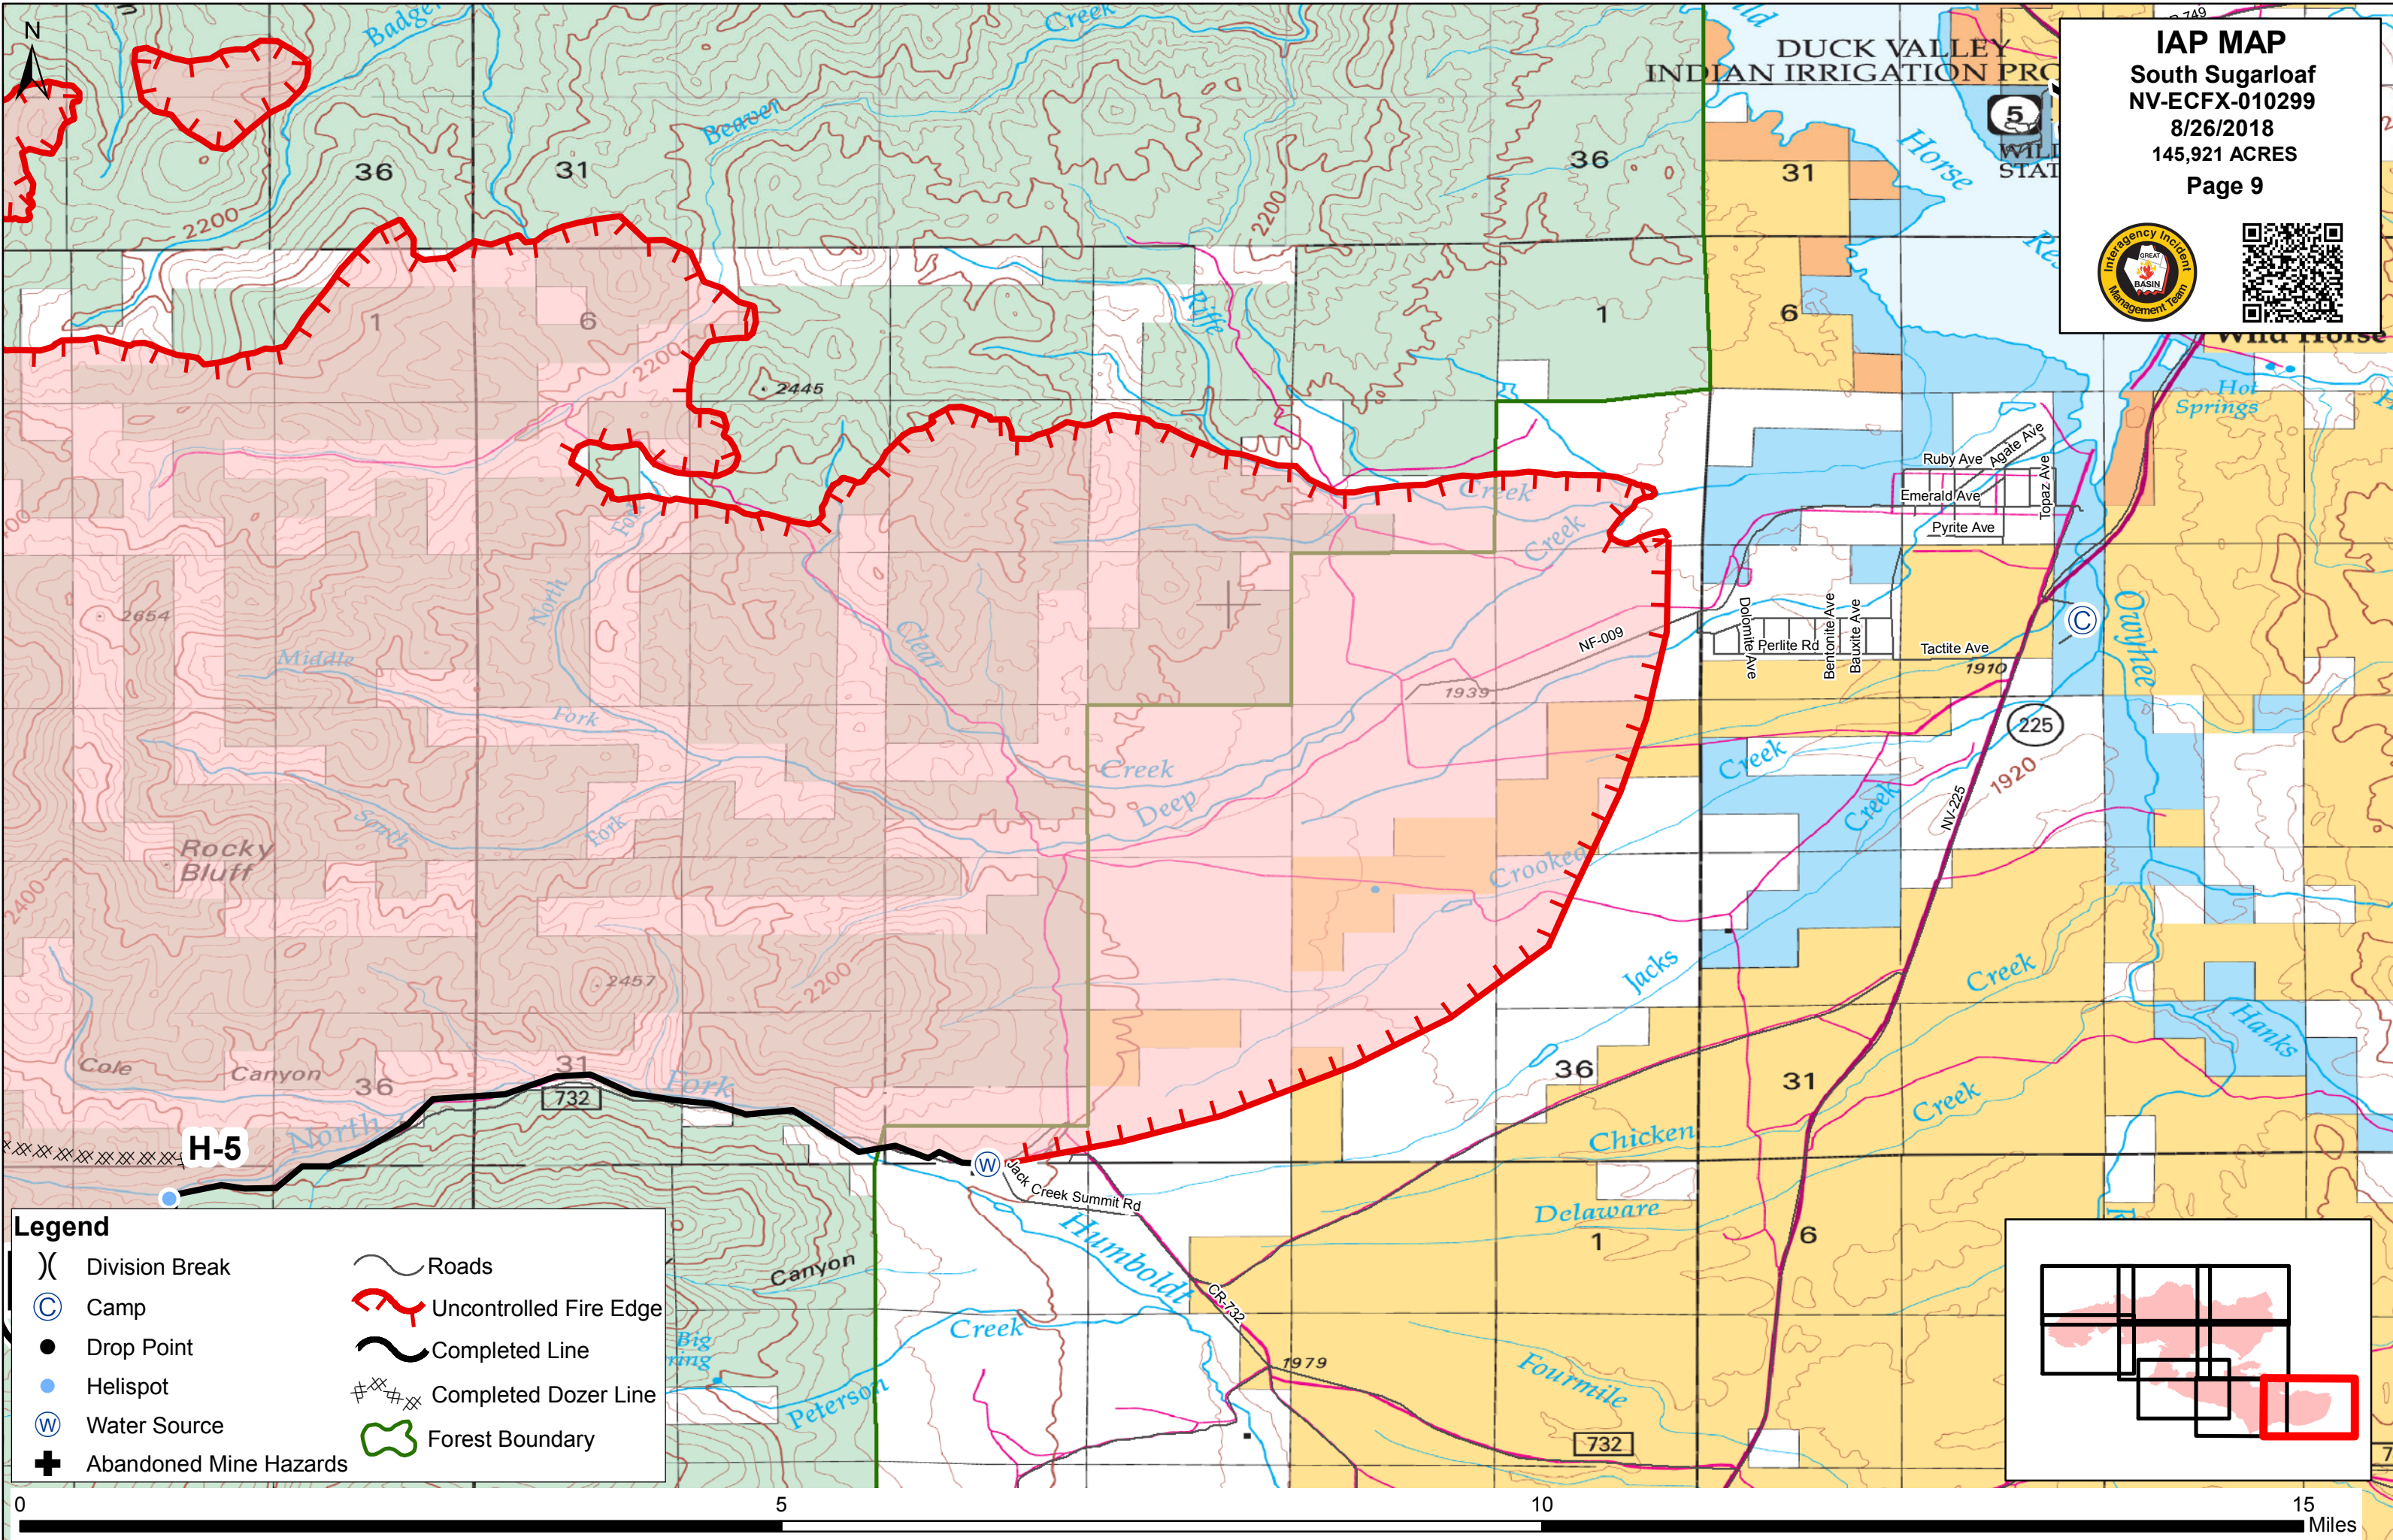

IAP MAP
South Sugarloaf
NV-ECFX-010299
8/26/2018
145,921 ACRES

Legend

	Division Break		Roads
	Camp		Uncontrolled Fire Edge
	Drop Point		Completed Line
	Helispot		Completed Dozer Line
	Water Source		Forest Boundary
	Abandoned Mine Hazards		

Legend

- () Division Break
- + Abandoned Mine Hazards
- ~ Roads
- ~ Completed Line
- ### Completed Dozer Line

DIV A

DIV B

DP40

H4

Legend

	Division Break		Roads
	Drop Point		Uncontrolled Fire Edge
	Helispot		Completed Line
	Abandoned Mine Hazards		Completed Dozer Line
			Forest Boundary

DIV B

IAP MAP
 South Sugarloaf
 NV-ECFX-010299
 8/26/2018
 145,921 ACRES
 Page 7

Legend

	Division Break		Roads
	Drop Point		Uncontrolled Fire Edge
	Abandoned Mine Hazards		Completed Line
			Completed Dozer Line
			Forest Boundary

Legend

()	Division Break	~	Roads
●	Drop Point	~	Uncontrolled Fire Edge
●	Helispot	~	Completed Line
⊕	Water Source	~	Completed Dozer Line
+	Abandoned Mine Hazards	~	Forest Boundary

DP-34

H-5

Legend

	Division Break		Roads
	Camp		Uncontrolled Fire Edge
	Drop Point		Completed Line
	Helispot		Completed Dozer Line
	Water Source		Forest Boundary
	Abandoned Mine Hazards		