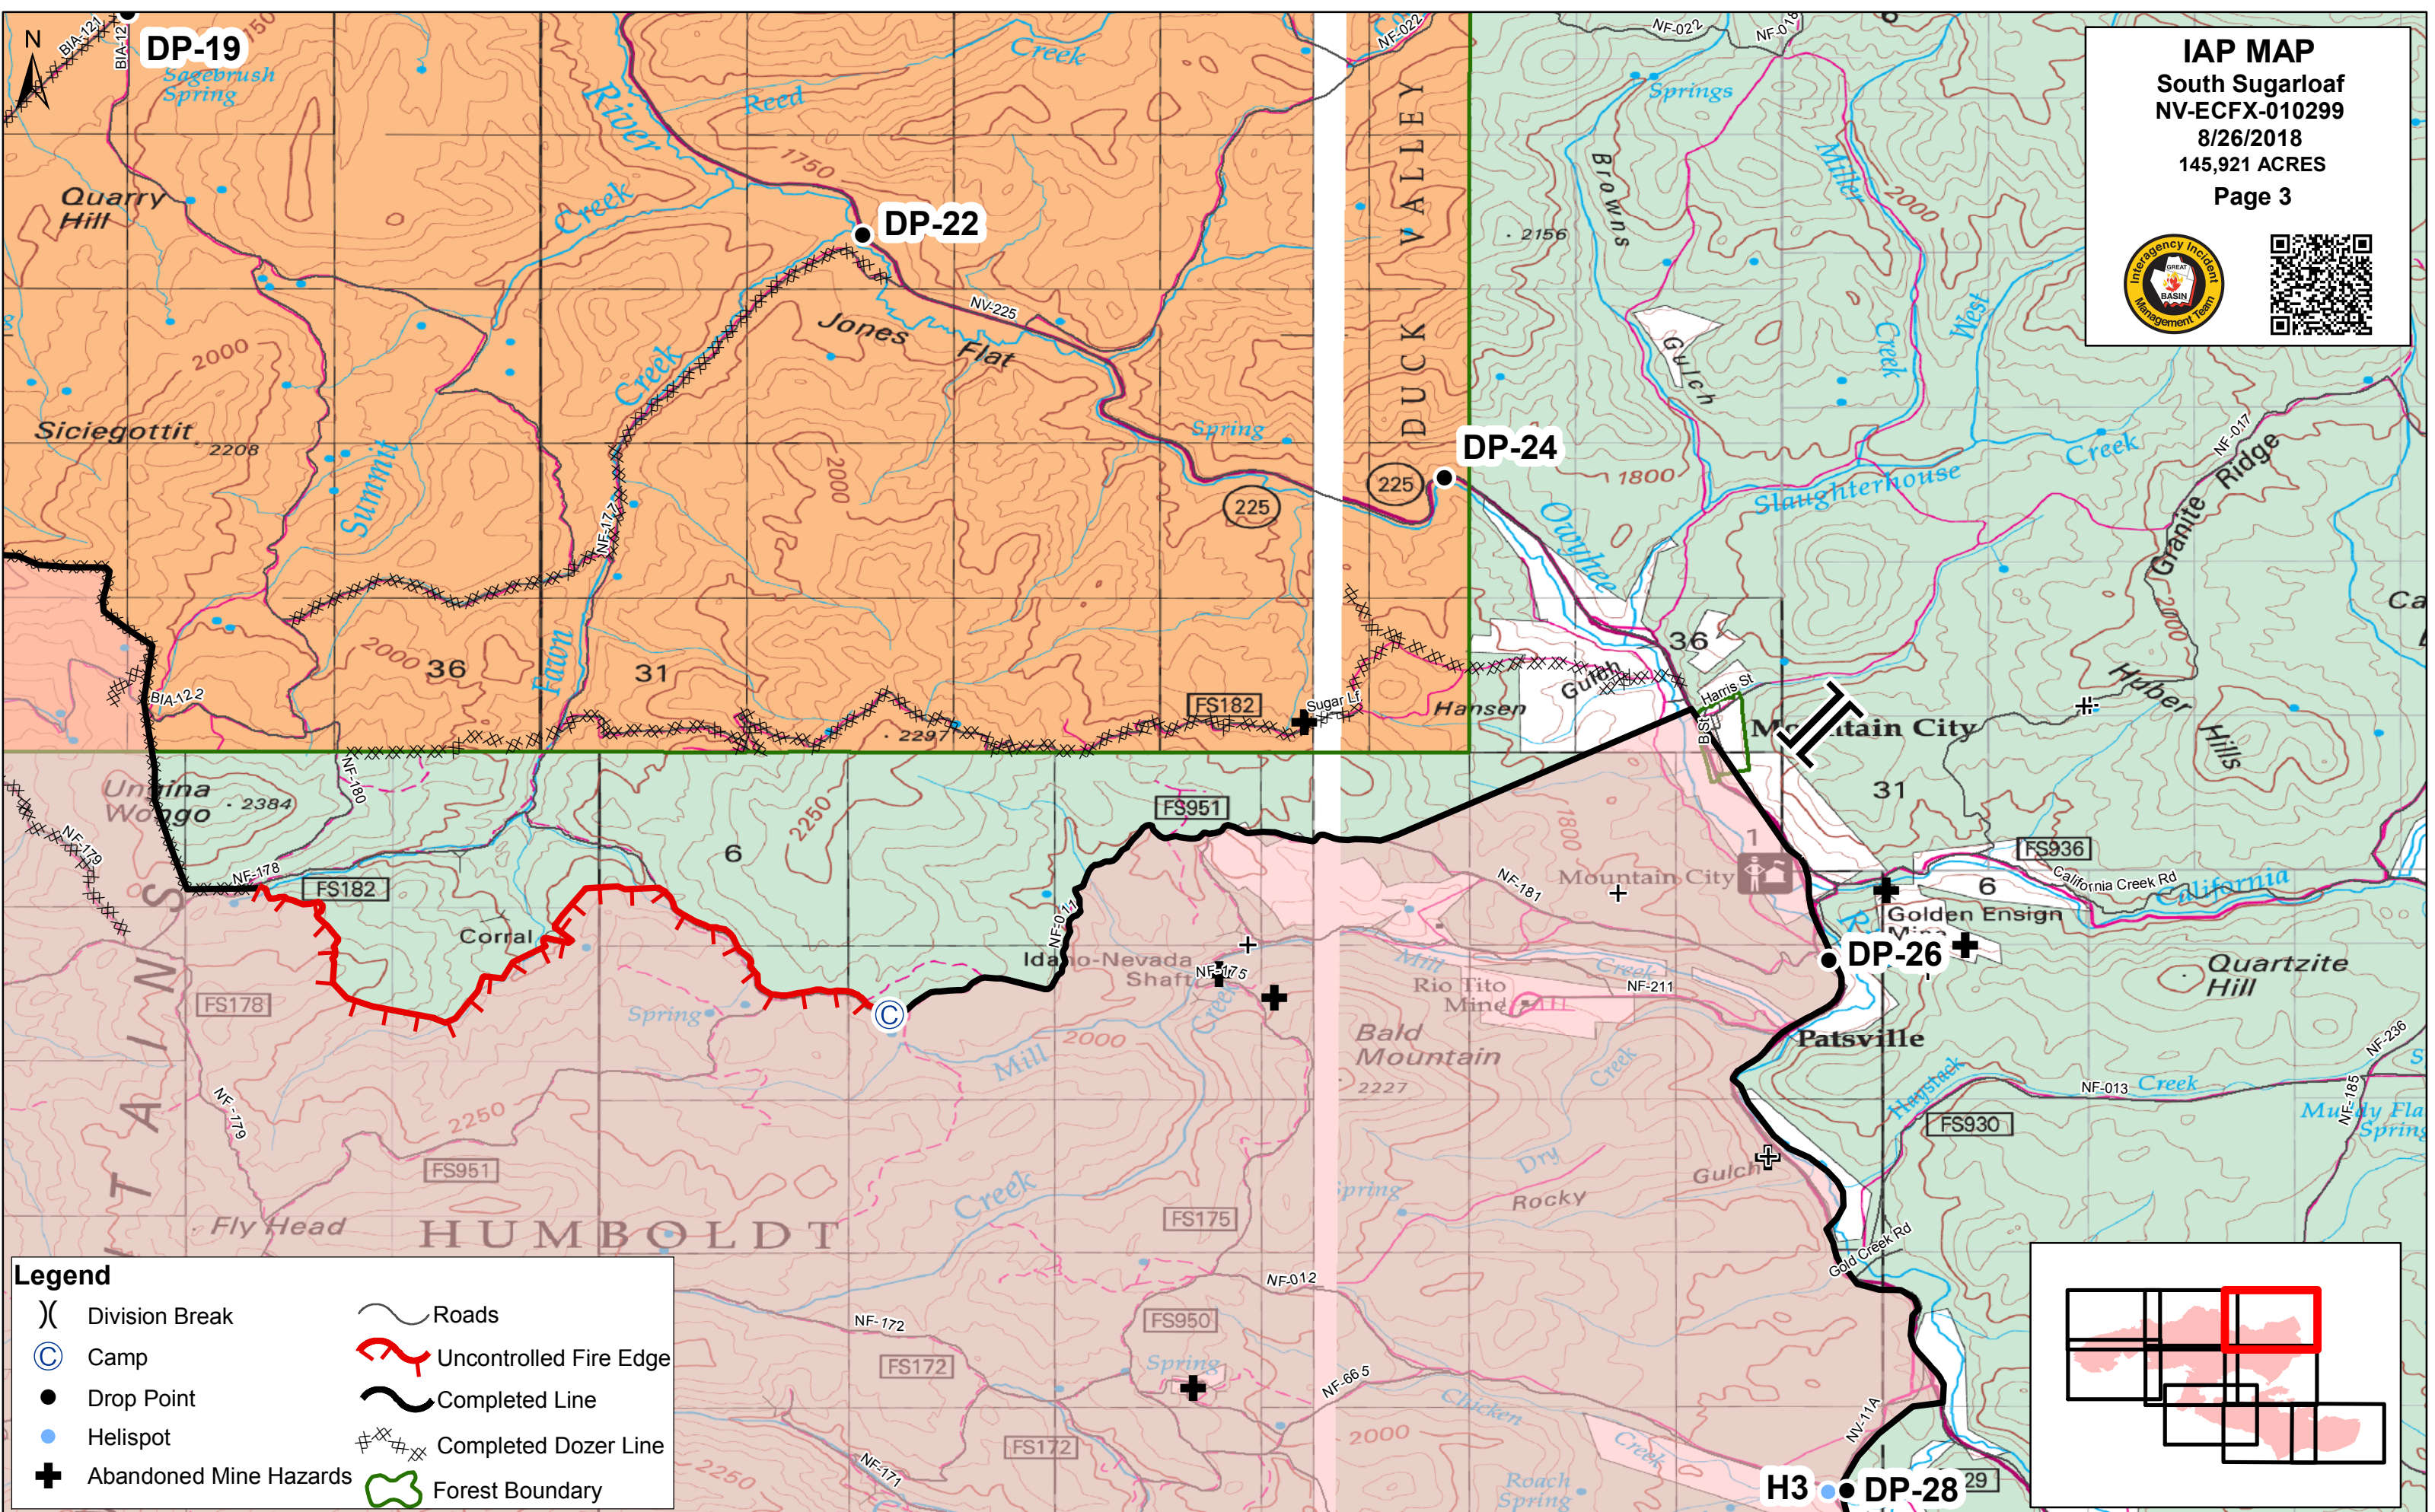

IAP MAP
South Sugarloaf
NV-ECFX-010299
8/26/2018
145,921 ACRES

Legend

	Division Break		Roads
	Camp		Uncontrolled Fire Edge
	Drop Point		Completed Line
	Helispot		Completed Dozer Line
	Water Source		Forest Boundary
	Abandoned Mine Hazards		

DIV Z

H2
DP10

H1

DP-11

Legend

	Division Break		Roads
	Drop Point		Completed Line
	Helispot		Completed Dozer Line
	Abandoned Mine Hazards		

Legend

	Division Break		Roads
	Drop Point		Uncontrolled Fire Edge
	Helispot		Completed Line
	Abandoned Mine Hazards		Completed Dozer Line
	Forest Boundary		

Legend

	Division Break		Roads
	Camp		Uncontrolled Fire Edge
	Drop Point		Completed Line
	Helispot		Completed Dozer Line
	Abandoned Mine Hazards		Forest Boundary

Legend

	Division Break		Roads
	Drop Point		Uncontrolled Fire Edge
	Helispot		Completed Line
	Abandoned Mine Hazards		Completed Dozer Line
			Forest Boundary

Legend

- () Division Break
- + Abandoned Mine Hazards
- ~ Roads
- ~ Completed Line
- ### Completed Dozer Line

DIV A

DIV B

DP40

H4

Legend

	Division Break		Roads
	Drop Point		Uncontrolled Fire Edge
	Helispot		Completed Line
	Abandoned Mine Hazards		Completed Dozer Line
			Forest Boundary