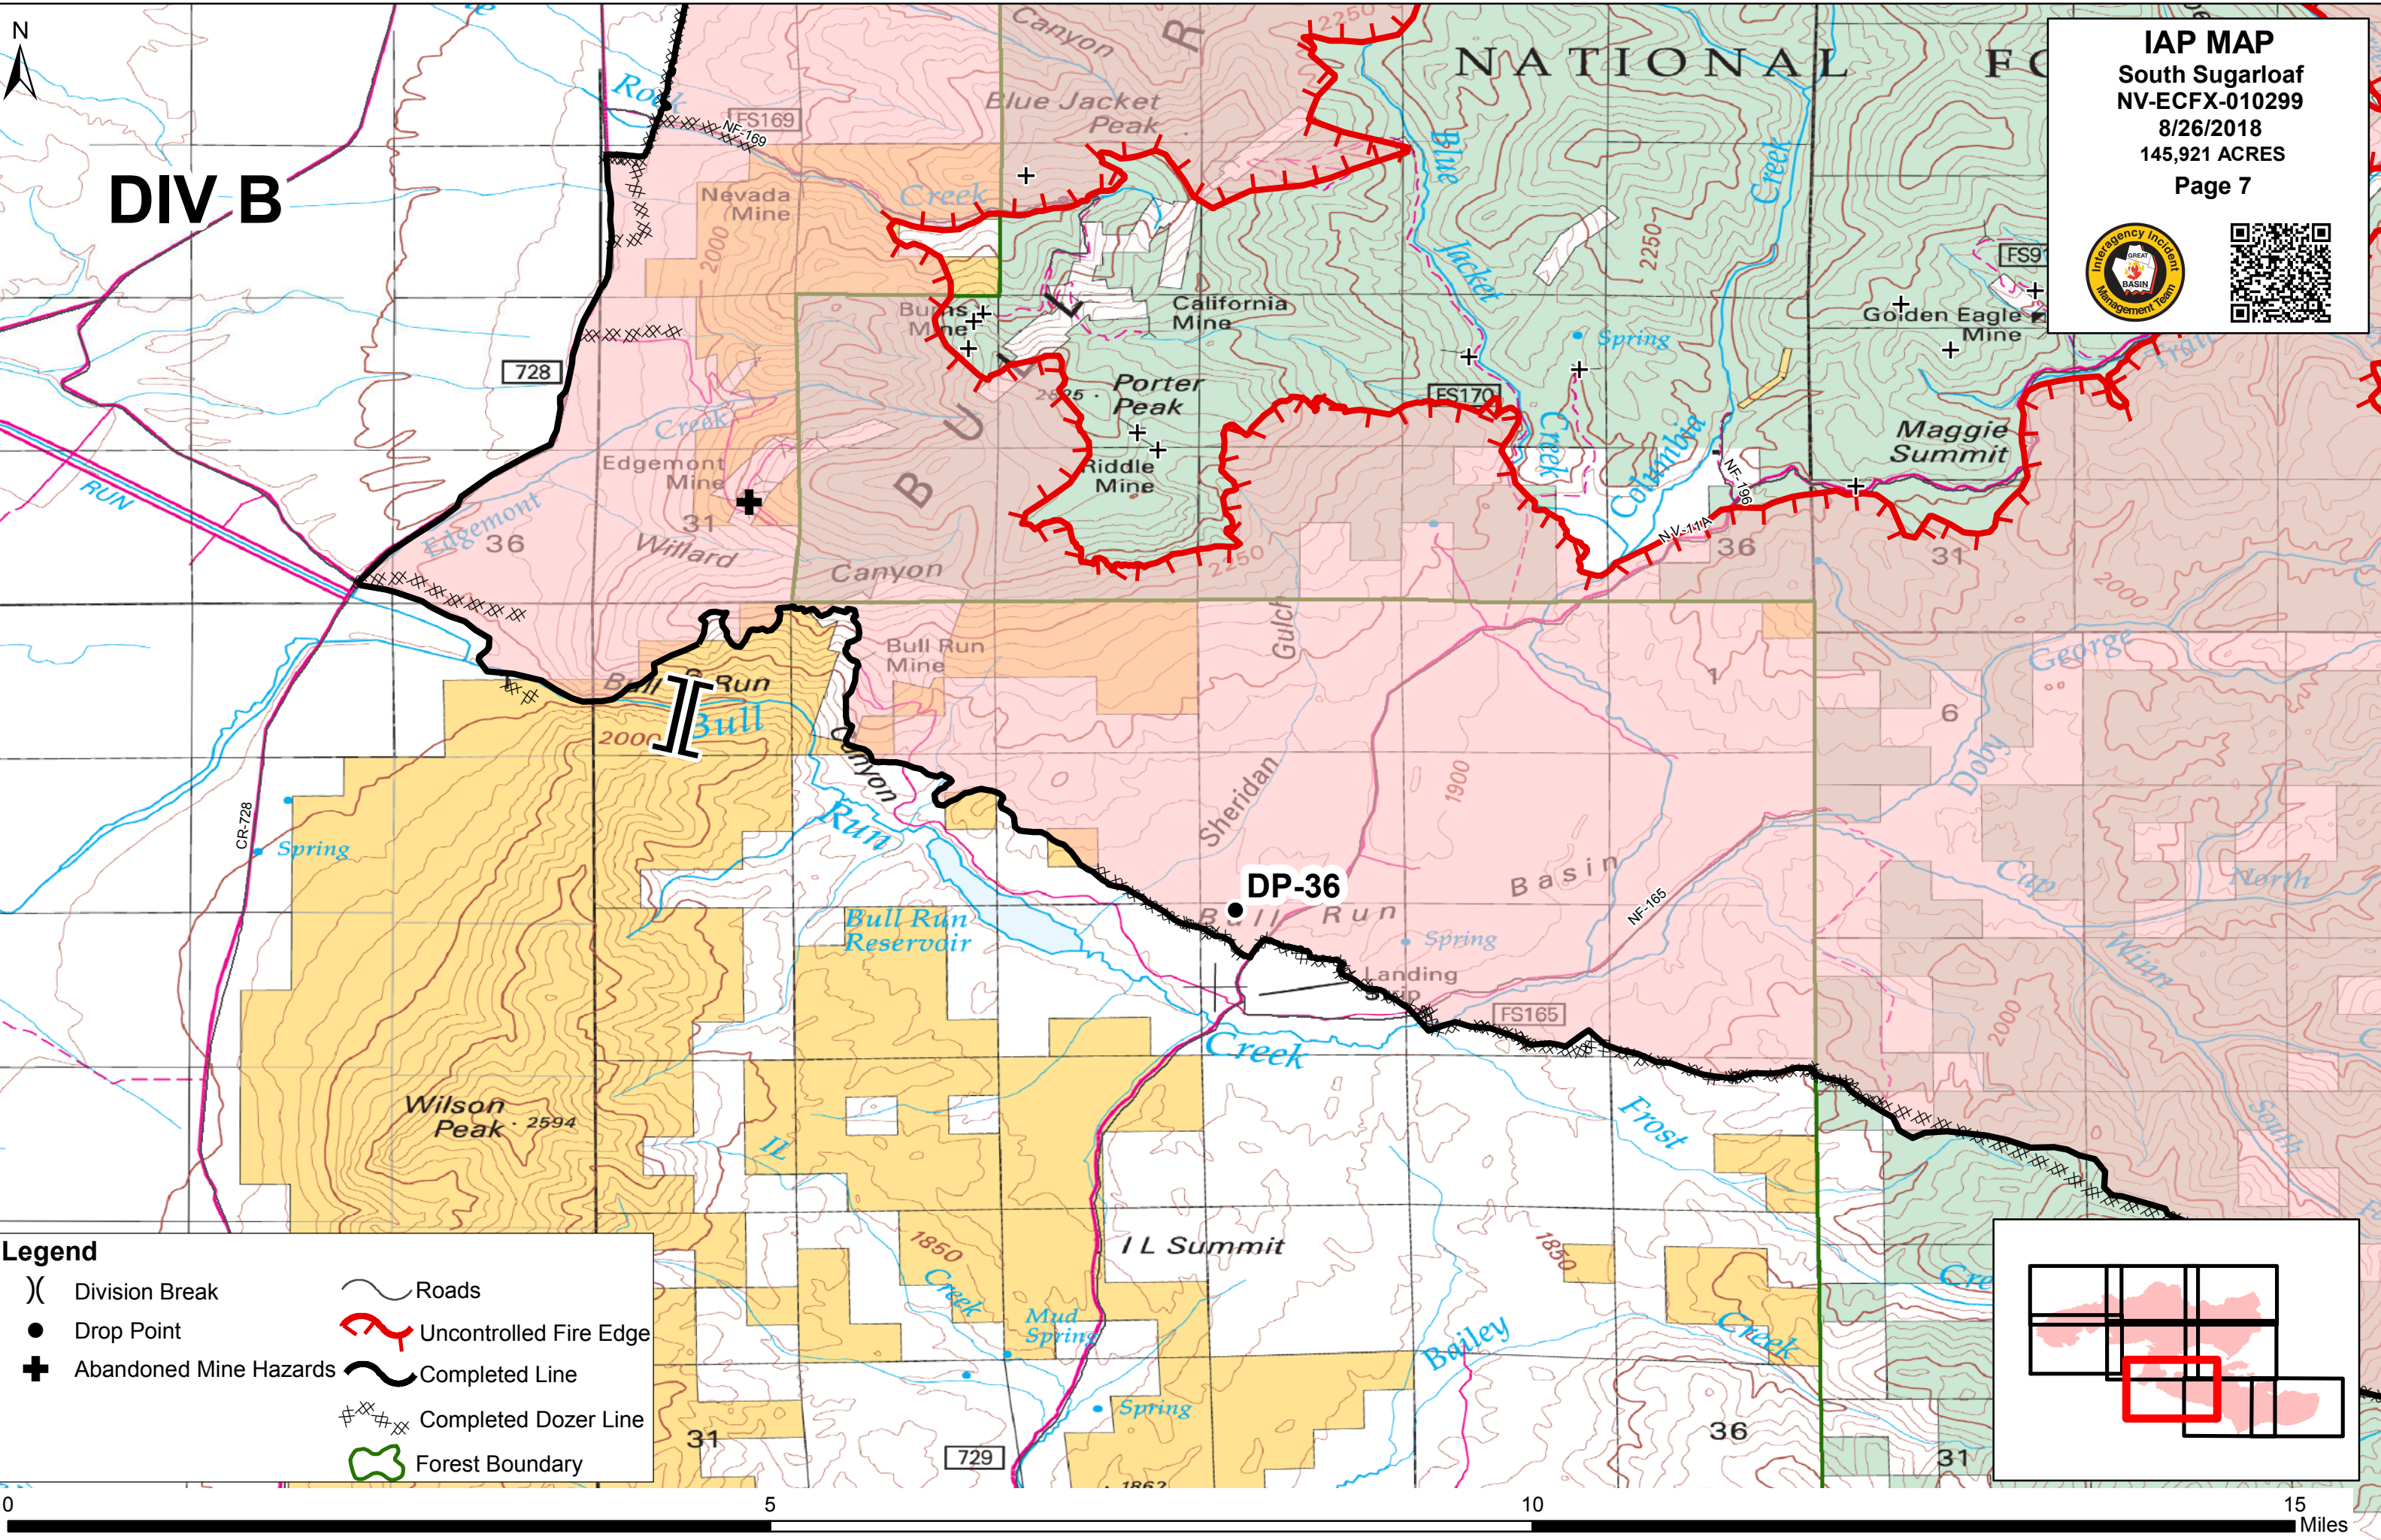

Legend

	Division Break		Roads
	Camp		Uncontrolled Fire Edge
	Drop Point		Completed Line
	Helispot		Completed Dozer Line
	Abandoned Mine Hazards		Forest Boundary

Legend

	Division Break		Roads
	Drop Point		Uncontrolled Fire Edge
	Helispot		Completed Line
	Abandoned Mine Hazards		Completed Dozer Line
			Forest Boundary

Legend

- () Division Break
- + Abandoned Mine Hazards
- ~ Roads
- ~ Completed Line
- ### Completed Dozer Line

DIV A

DIV B

DP40

H4

Legend

	Division Break		Roads
	Drop Point		Uncontrolled Fire Edge
	Helispot		Completed Line
	Abandoned Mine Hazards		Completed Dozer Line
			Forest Boundary

DIV B

IAP MAP
 South Sugarloaf
 NV-ECFX-010299
 8/26/2018
 145,921 ACRES
 Page 7

Legend

	Division Break		Roads
	Drop Point		Uncontrolled Fire Edge
	Abandoned Mine Hazards		Completed Line
			Completed Dozer Line
			Forest Boundary

Legend

()	Division Break	~	Roads
●	Drop Point	~	Uncontrolled Fire Edge
●	Helispot	~	Completed Line
⊕	Water Source	~	Completed Dozer Line
+	Abandoned Mine Hazards	~	Forest Boundary

DP-34

H-5

Legend

	Division Break		Roads
	Camp		Uncontrolled Fire Edge
	Drop Point		Completed Line
	Helispot		Completed Dozer Line
	Water Source		Forest Boundary
	Abandoned Mine Hazards		