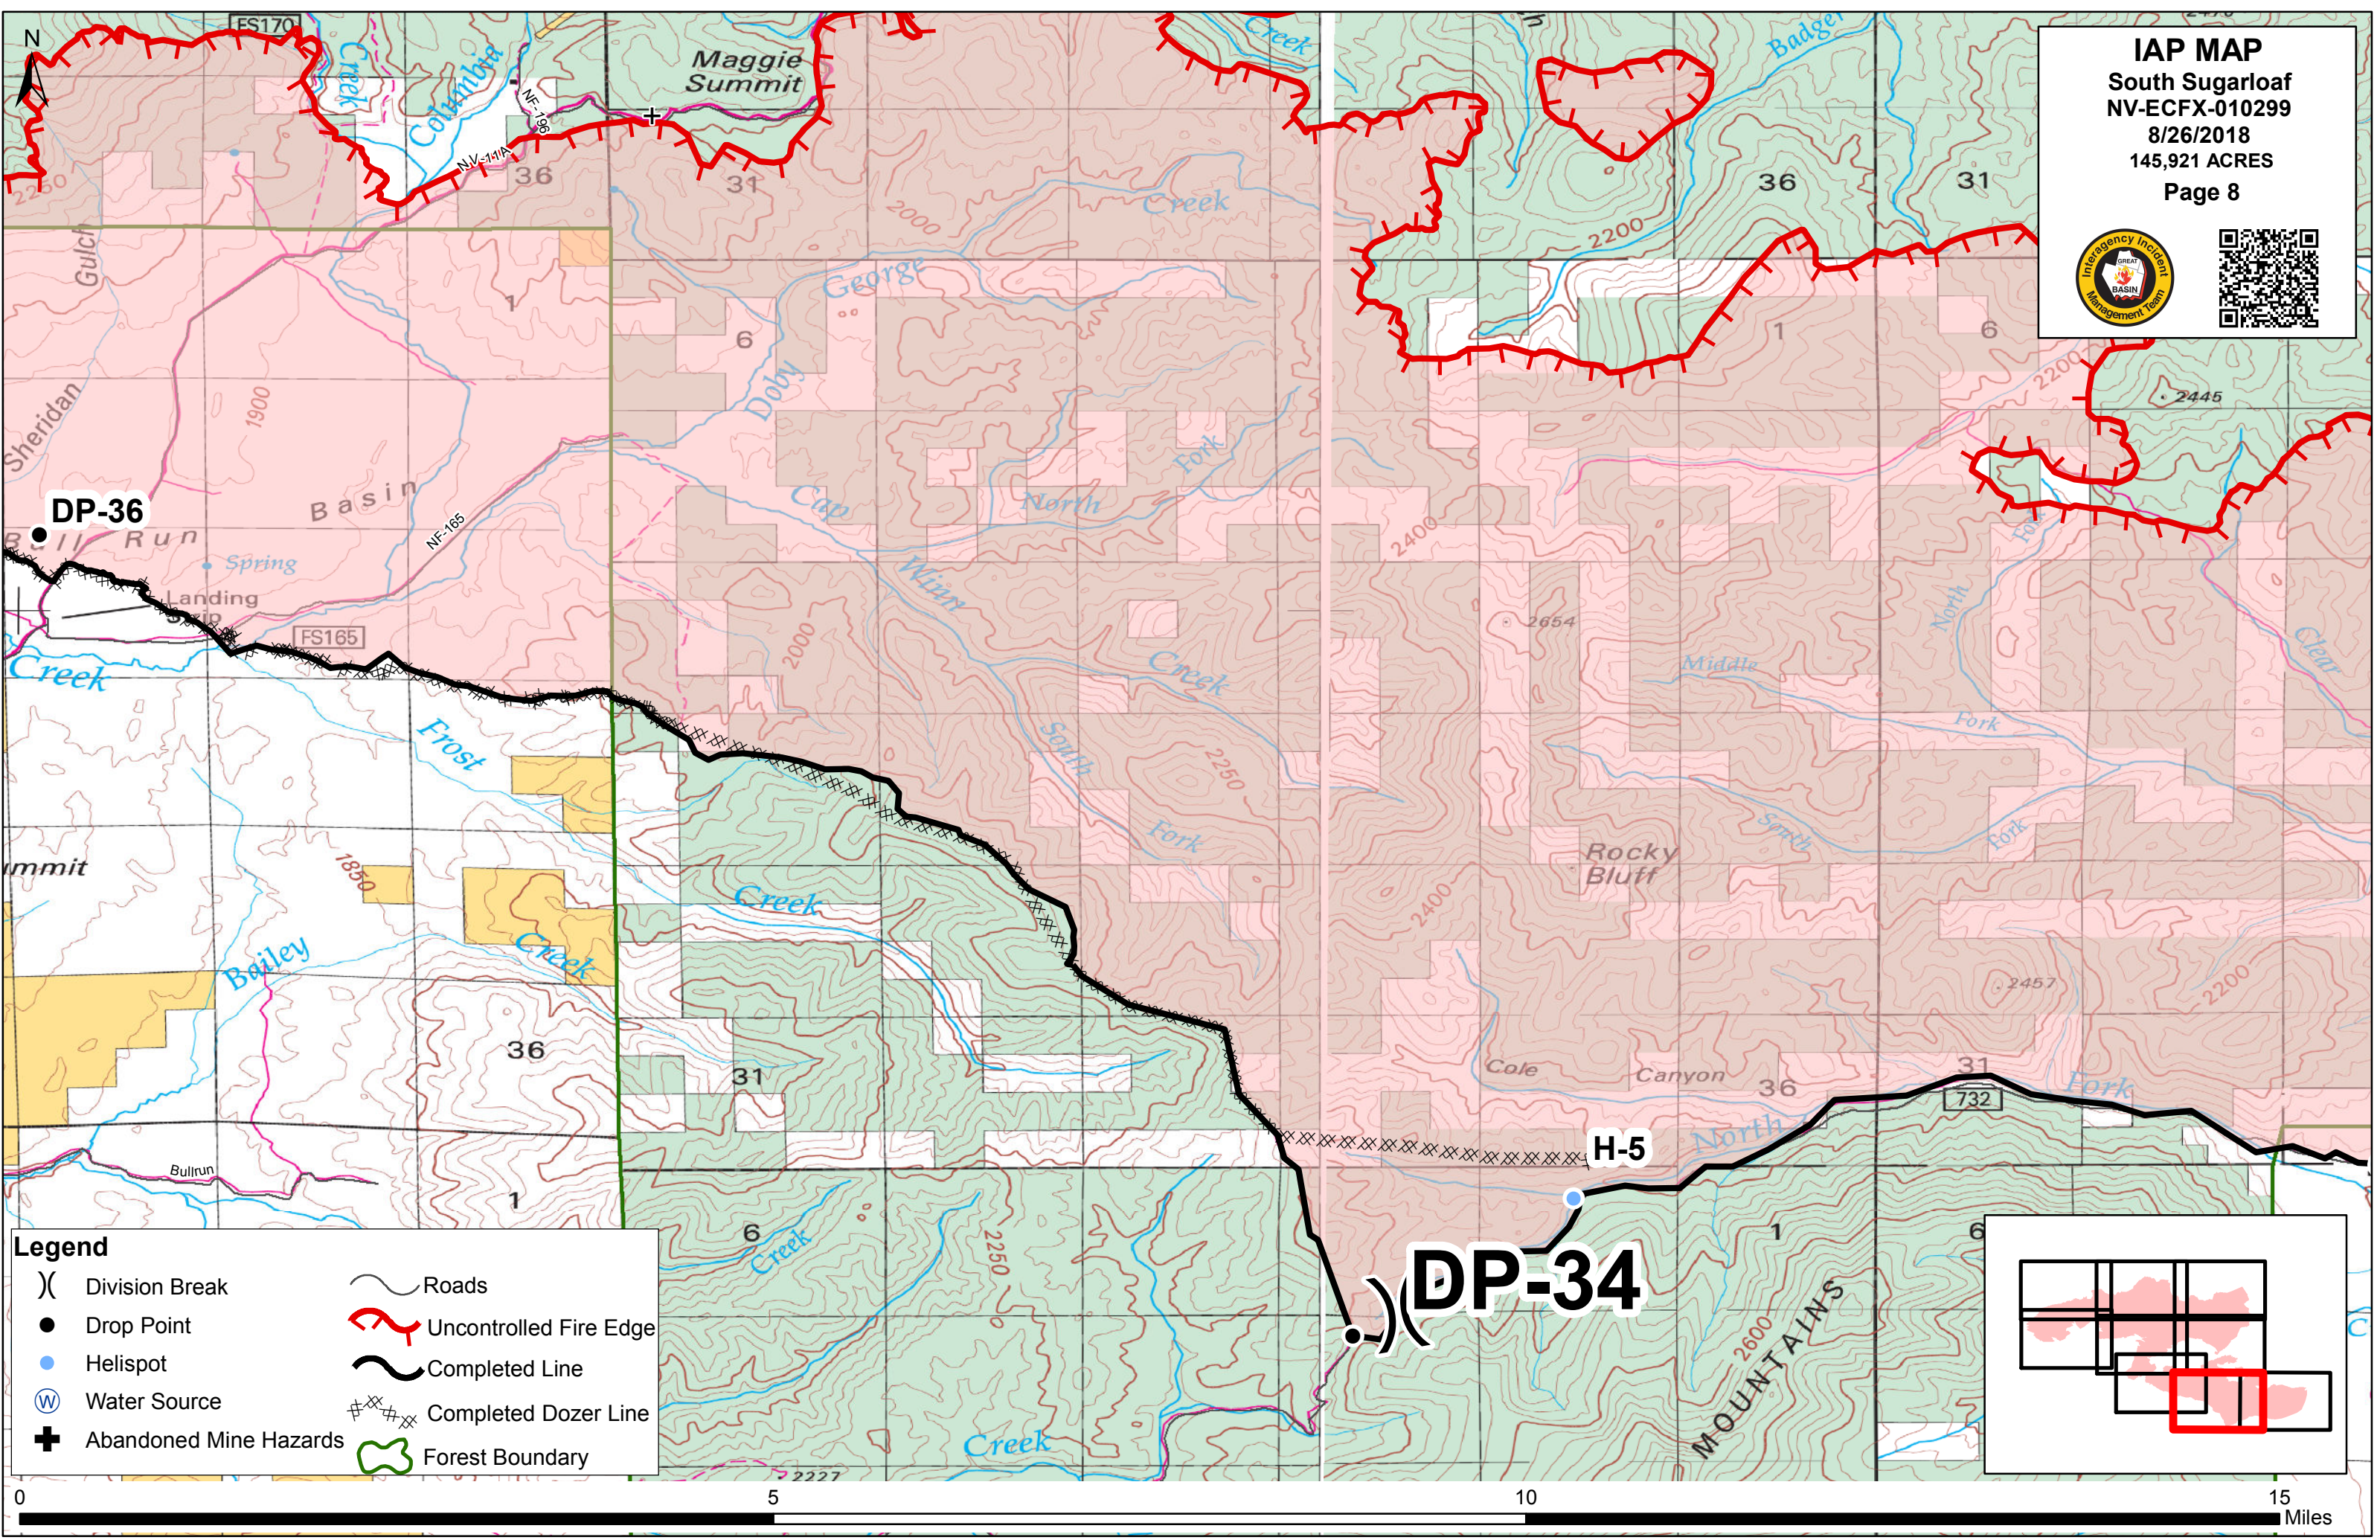

IAP MAP
South Sugarloaf
NV-ECFX-010299
8/26/2018
145,921 ACRES

Legend

	Division Break		Roads
	Camp		Uncontrolled Fire Edge
	Drop Point		Completed Line
	Helispot		Completed Dozer Line
	Water Source		Forest Boundary
	Abandoned Mine Hazards		

Legend

- () Division Break
- + Abandoned Mine Hazards
- ~ Roads
- ~ Completed Line
- ### Completed Dozer Line

DIV A

DIV B

DP40

H4

Legend

	Division Break		Roads
	Drop Point		Uncontrolled Fire Edge
	Helispot		Completed Line
	Abandoned Mine Hazards		Completed Dozer Line
			Forest Boundary

DIV B

IAP MAP
 South Sugarloaf
 NV-ECFX-010299
 8/26/2018
 145,921 ACRES
 Page 7

Legend

	Division Break		Roads
	Drop Point		Uncontrolled Fire Edge
	Abandoned Mine Hazards		Completed Line
			Completed Dozer Line
			Forest Boundary

Legend

()	Division Break	~	Roads
●	Drop Point	~	Uncontrolled Fire Edge
●	Helispot	~	Completed Line
⊕	Water Source	~	Completed Dozer Line
+	Abandoned Mine Hazards	~	Forest Boundary

DP-34

H-5

Legend

	Division Break		Roads
	Camp		Uncontrolled Fire Edge
	Drop Point		Completed Line
	Helispot		Completed Dozer Line
	Water Source		Forest Boundary
	Abandoned Mine Hazards		