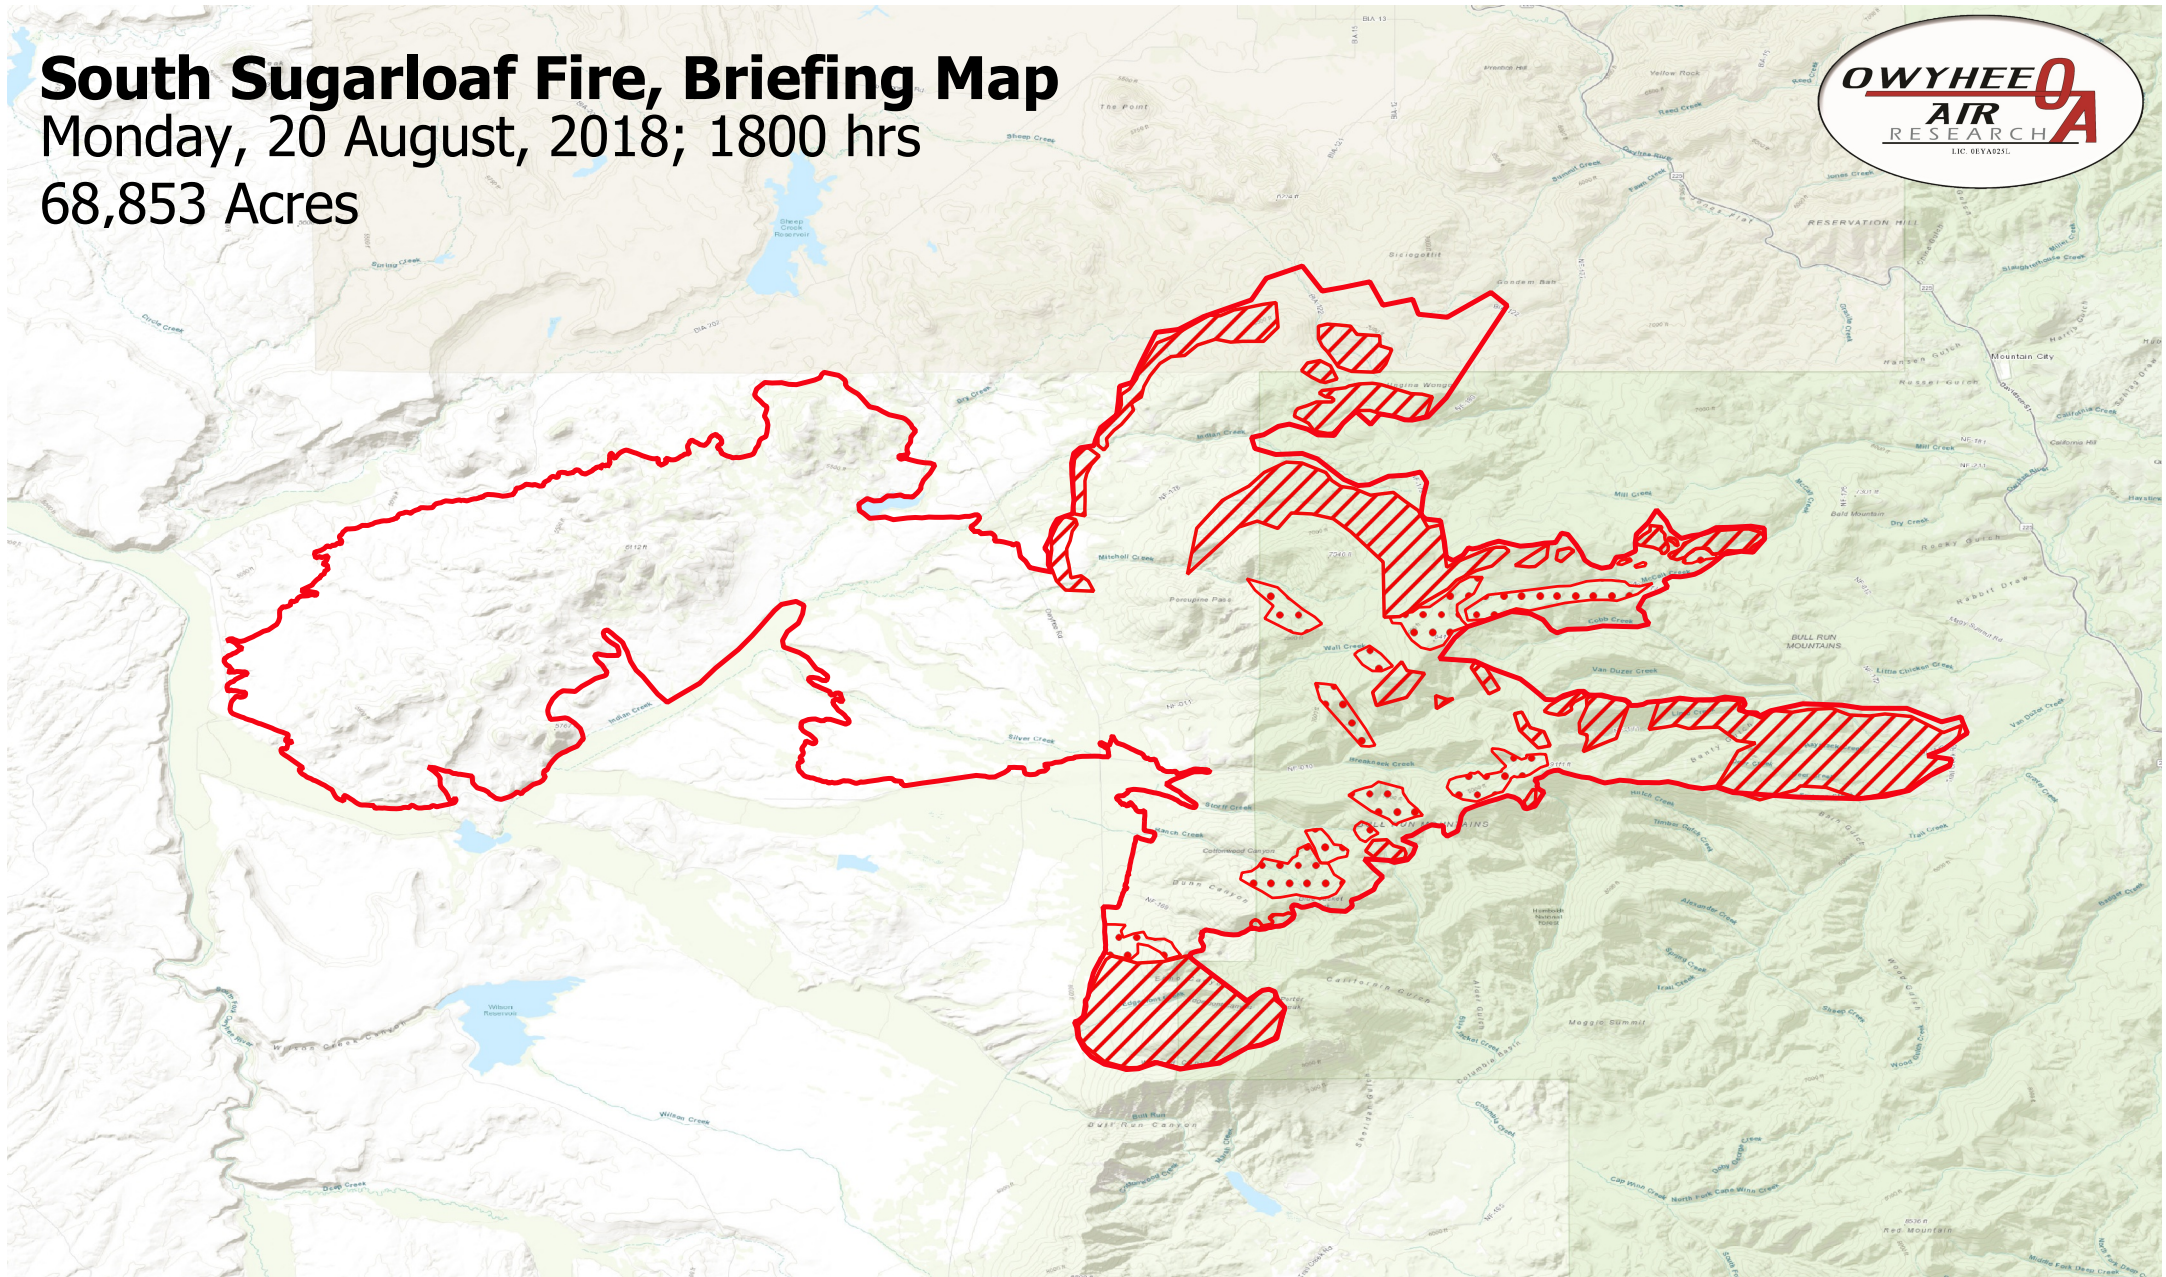

South Sugarloaf Fire, Briefing Map

Monday, 20 August, 2018; 1800 hrs

68,853 Acres

Legend

- Burn Perimeter
- Intense Heat
- Scattered Heat

Projection: WGS 84

Scale: 1: 100,000

Produced by Owyhee Air Research, Inc.