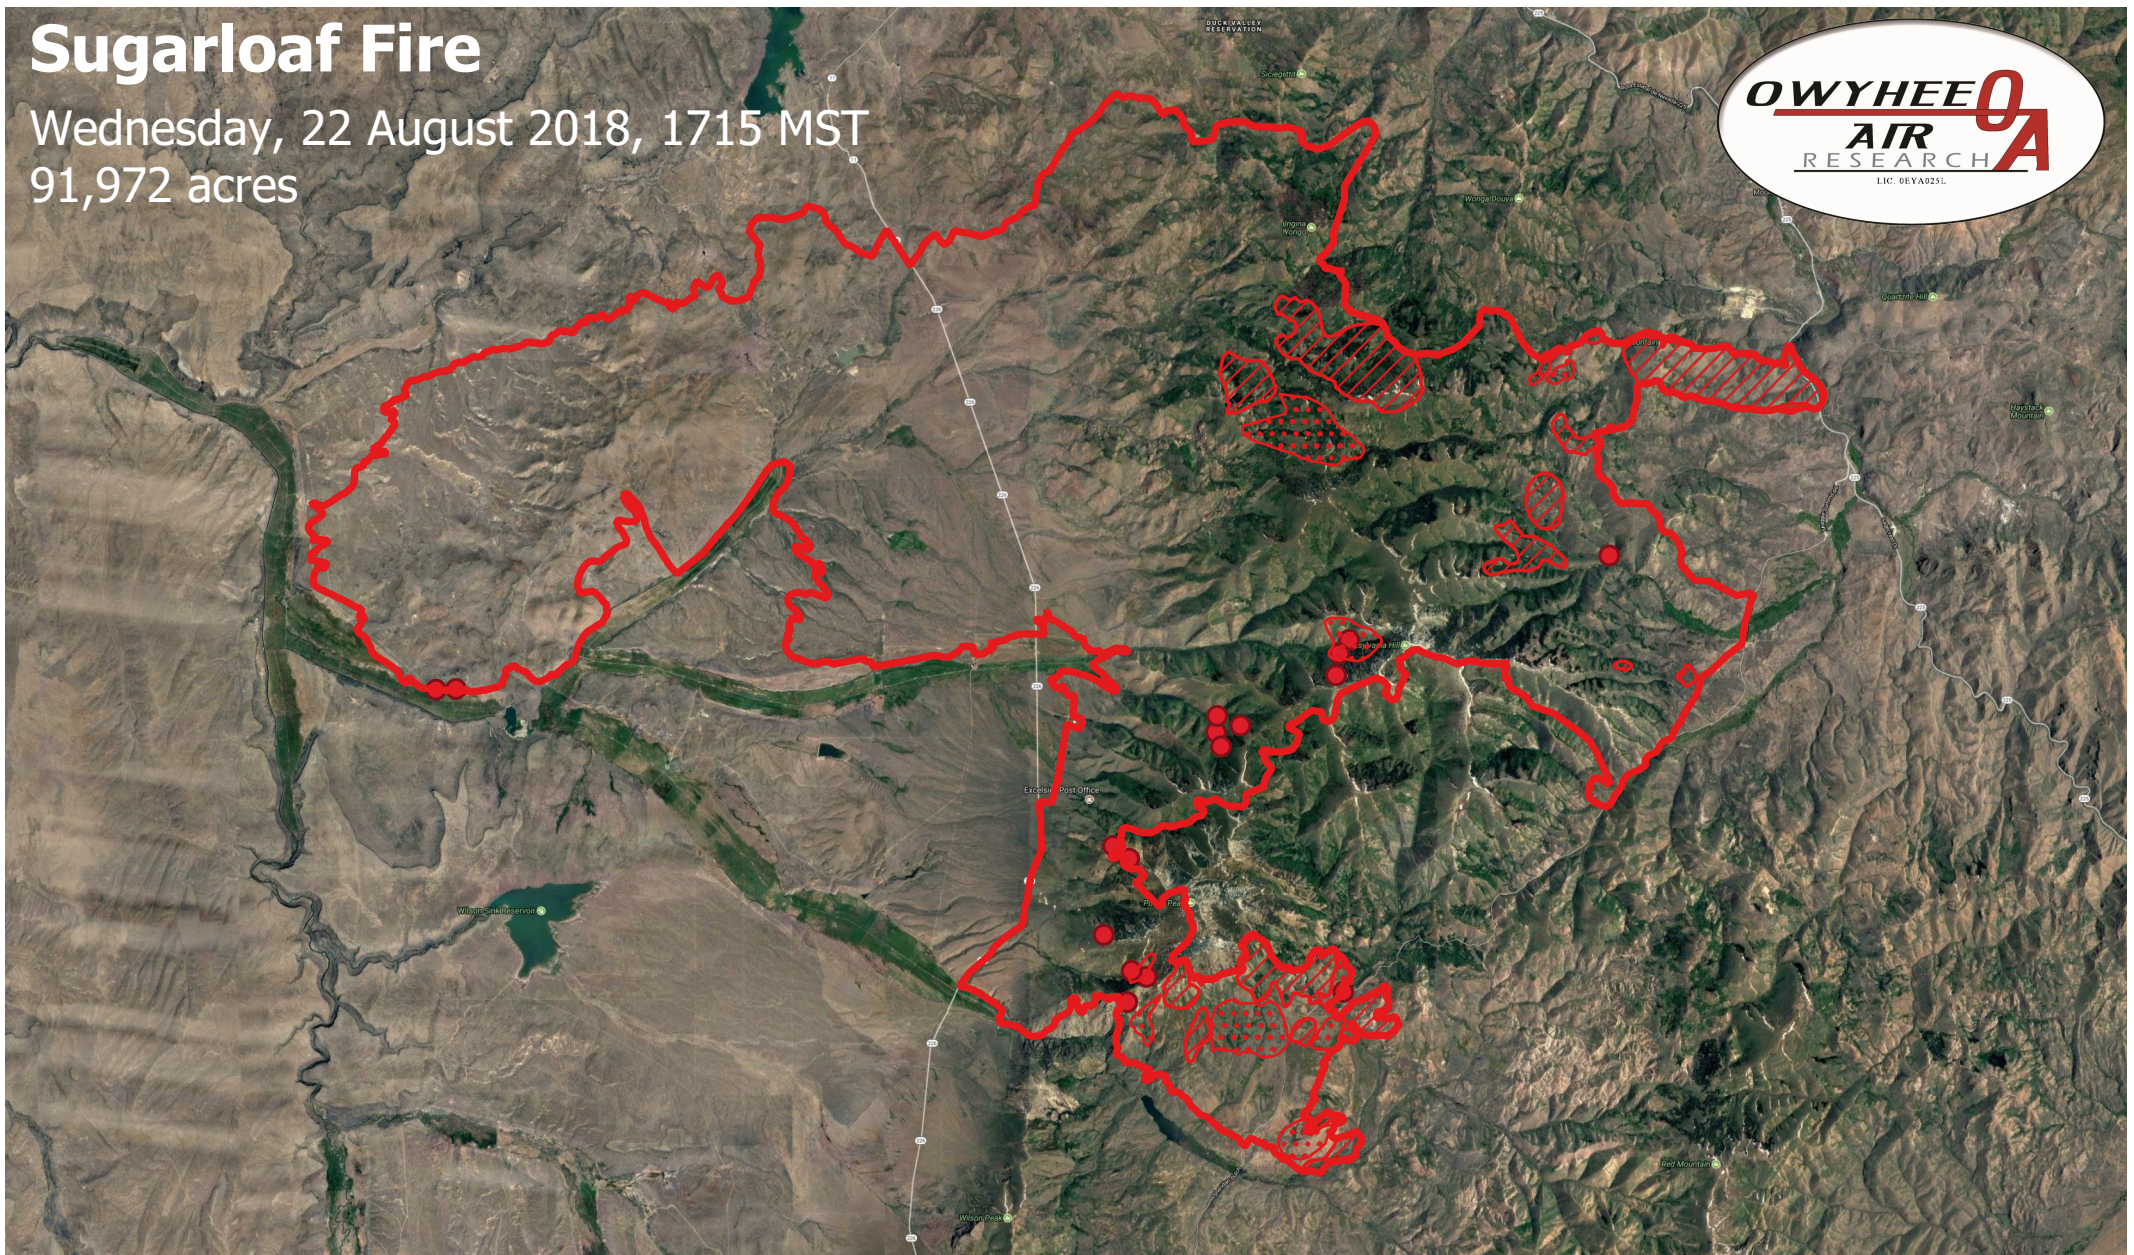

Sugarloaf Fire

Wednesday, 22 August 2018, 1715 MST

91,972 acres

Legend

- Burn Perimeter
- IR Intense Heat
- IR Scattered Heat
- IR Isolated Heat

Projection: WGS 84
Scale: 1:250,000
Produced by Owyhee Air Research, Inc.
dmelody@owyheear.com (208) 442-5405