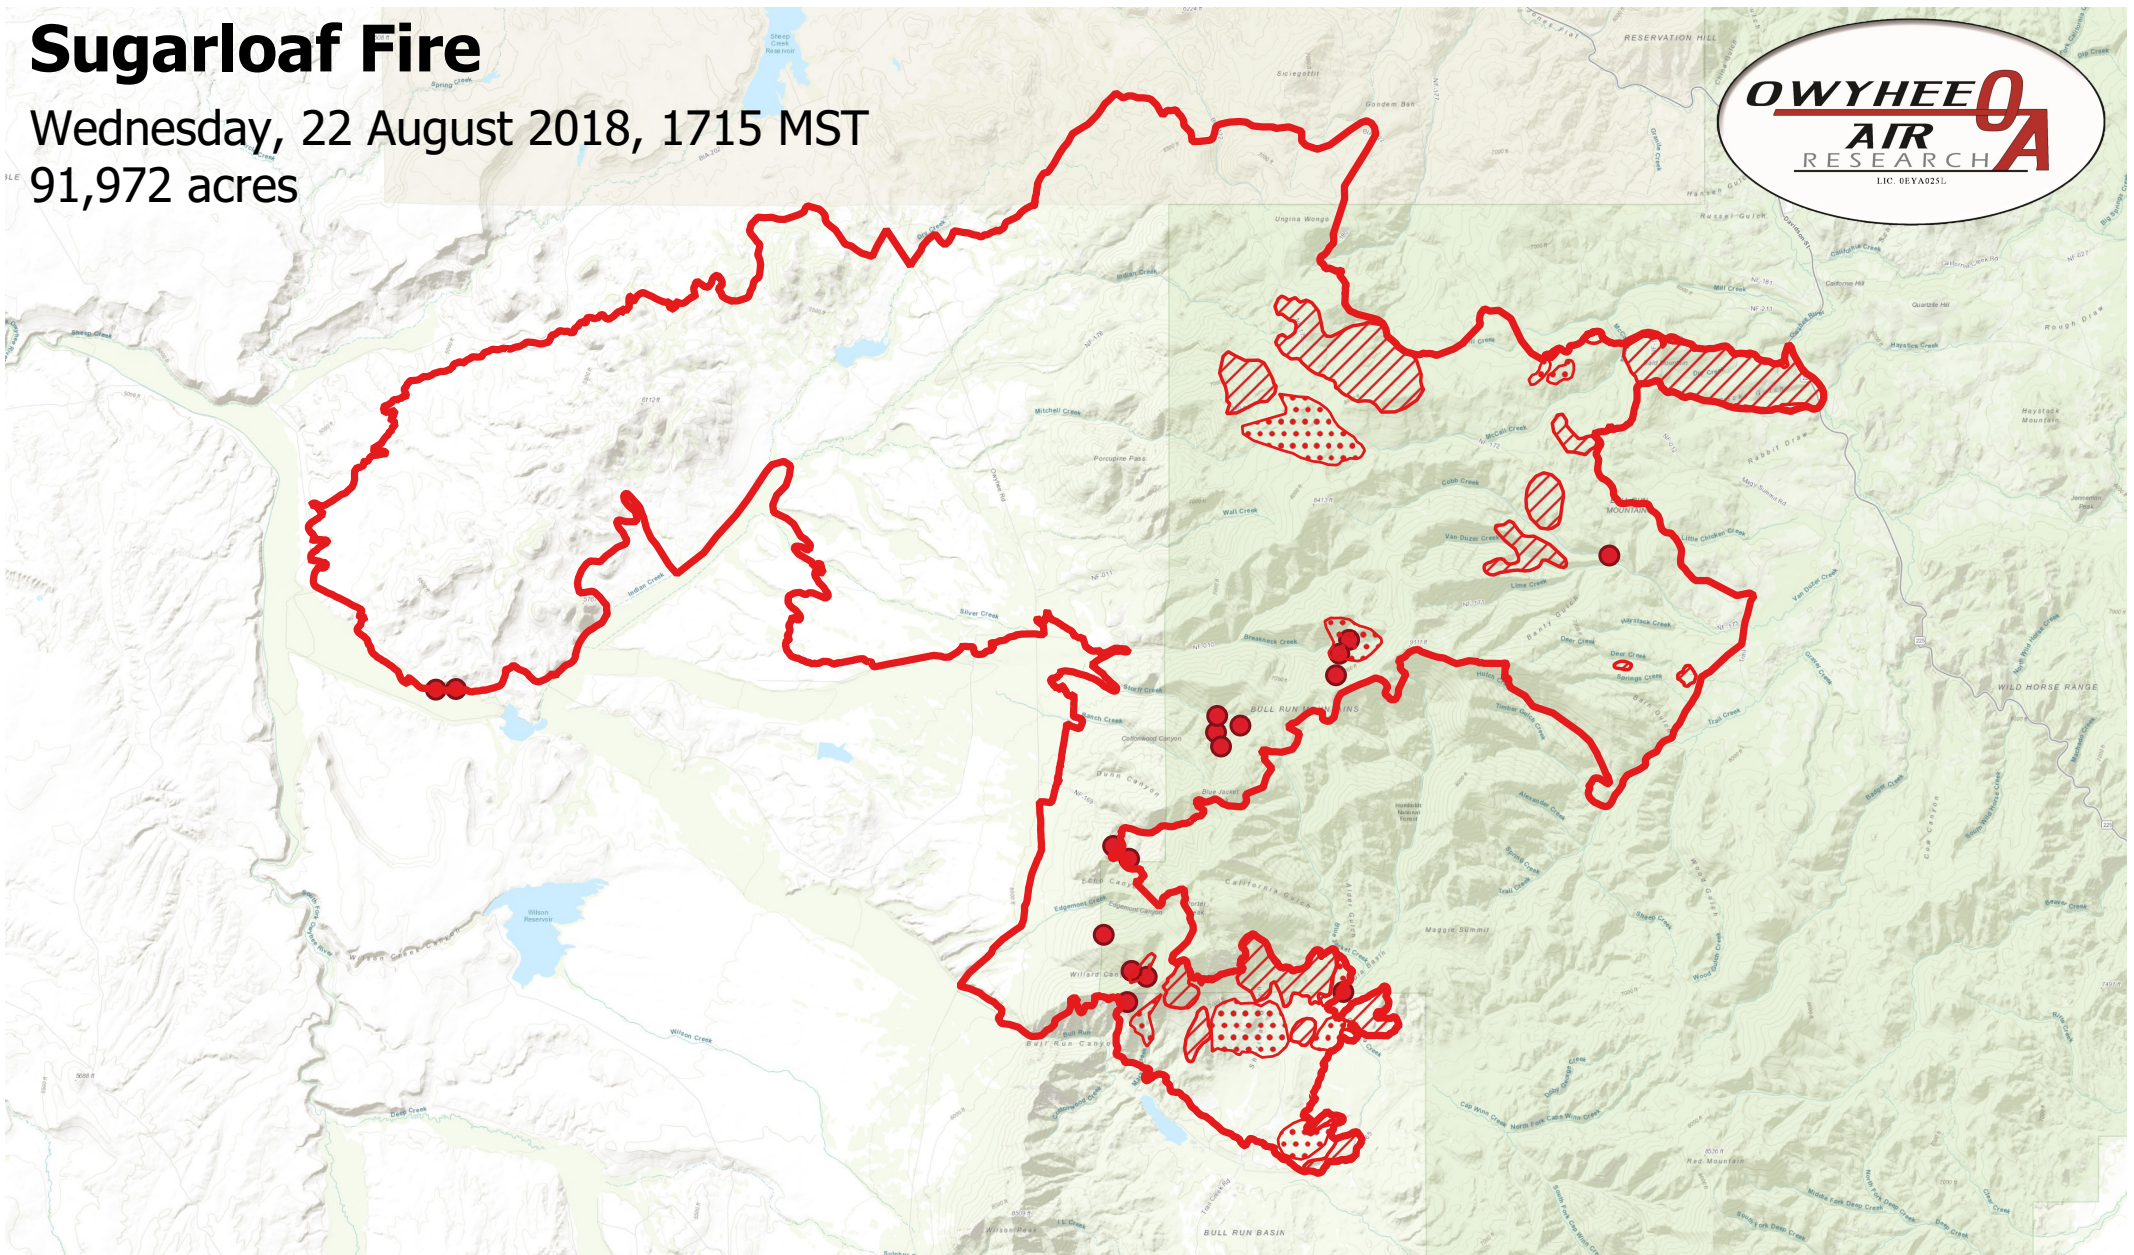

Sugarloaf Fire

Wednesday, 22 August 2018, 1715 MST

91,972 acres

Legend

- Burn Perimeter
- IR Intense Heat
- IR Scattered Heat
- IR Isolated Heat

Projection: WGS 84
Scale: 1:250,000
Produced by Owyhee Air Research, Inc.
dmelody@owyheear.com (208) 442-5405