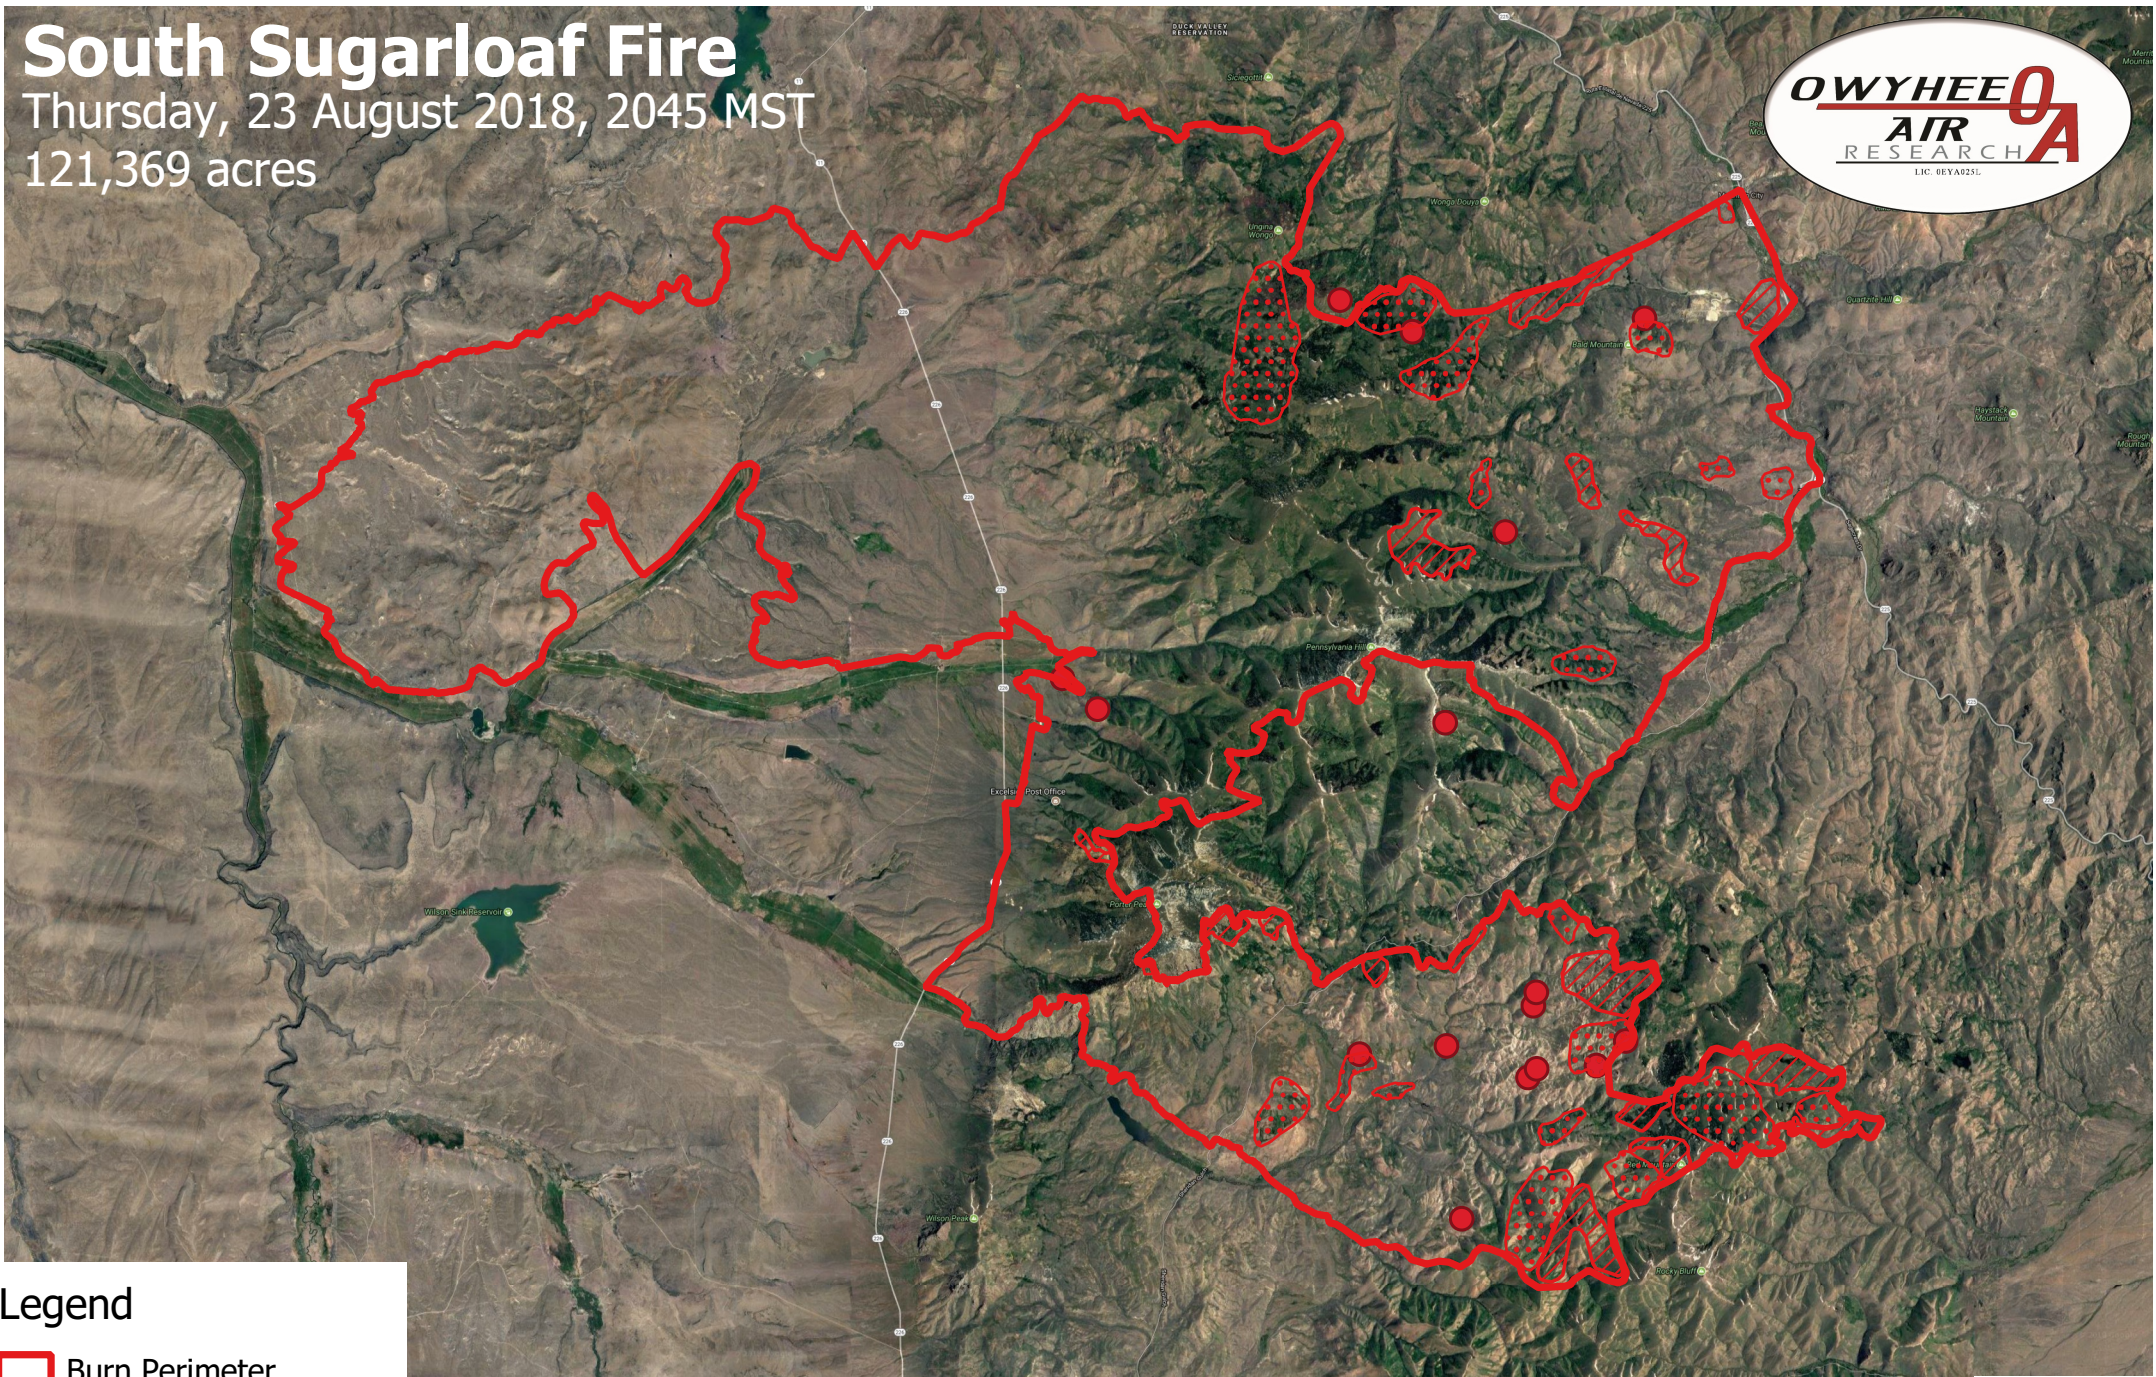

# South Sugarloaf Fire

Thursday, 23 August 2018, 2045 MST  
121,369 acres

## Legend

- Burn Perimeter
- IR Intense Heat
- IR Scattered Heat
- IR Isolated Heat

Projection: WGS 84  
Scale: 1:250,000  
Produced by Owyhee Air Research, Inc.  
dmelody@owyheeair.com (208) 442-5405