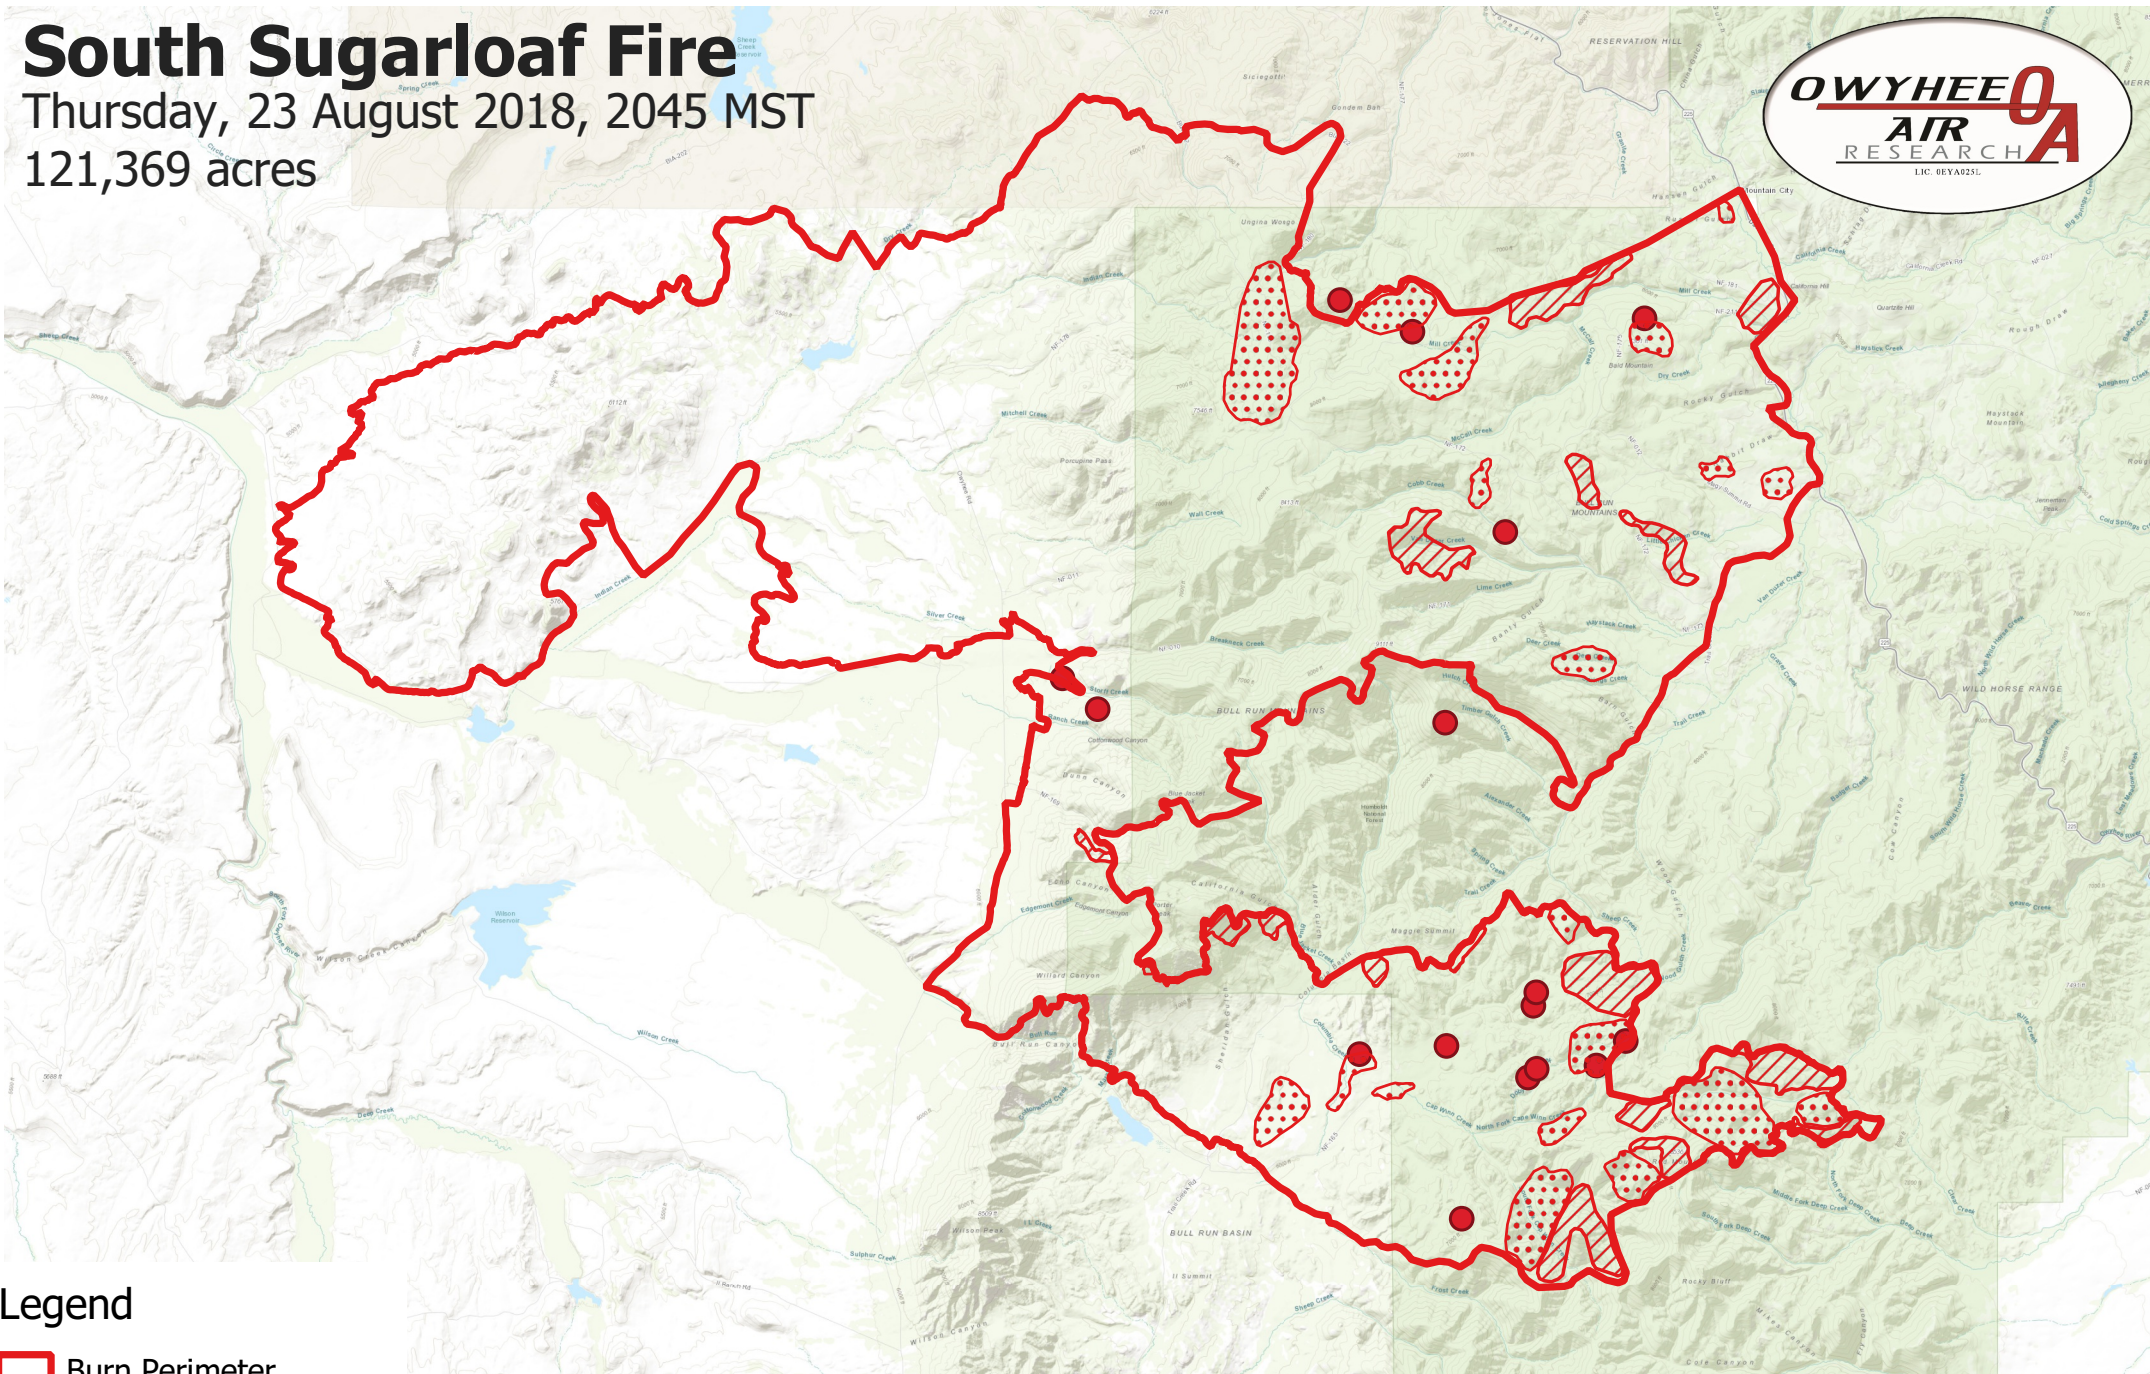

South Sugarloaf Fire

Thursday, 23 August 2018, 2045 MST
121,369 acres

Legend

- Burn Perimeter
- IR Intense Heat
- IR Scattered Heat
- IR Isolated Heat

Projection: WGS 84
Scale: 1:250,000
Produced by Owyhee Air Research, Inc.
dmelody@owyheeair.com (208) 442-5405