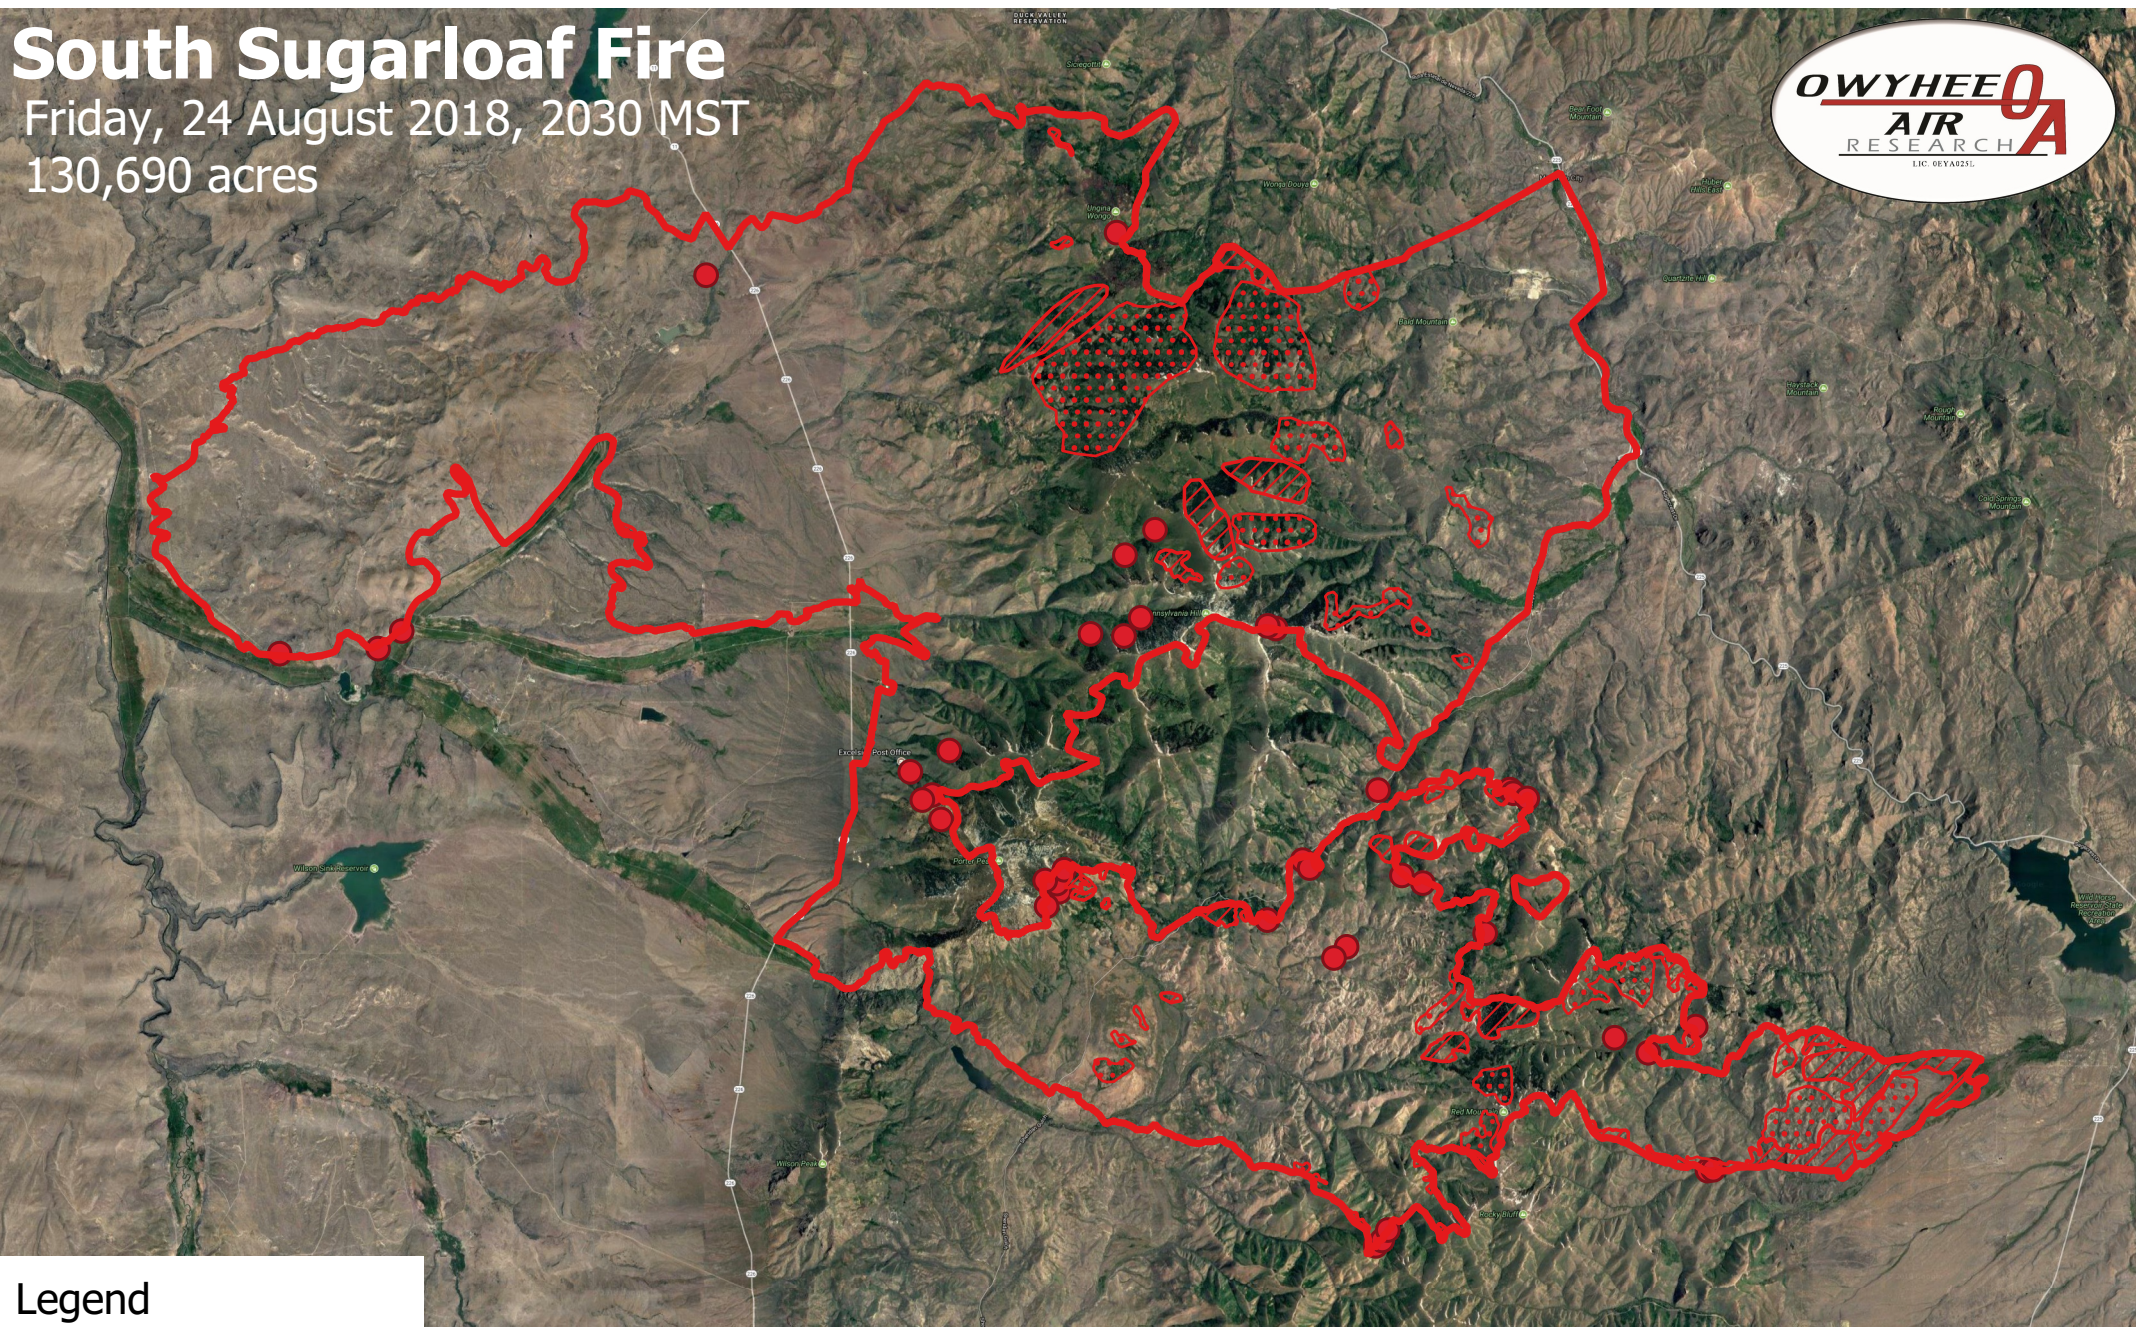

# South Sugarloaf Fire

Friday, 24 August 2018, 2030 MST

130,690 acres

## Legend

- Burn Perimeter
- IR Intense Heat
- IR Scattered Heat
- IR Isolated Heat

Projection: WGS 84  
Scale: 1:260,000  
Produced by Owyhee Air Research, Inc.  
dmelody@owyheeair.com (208) 442-5405