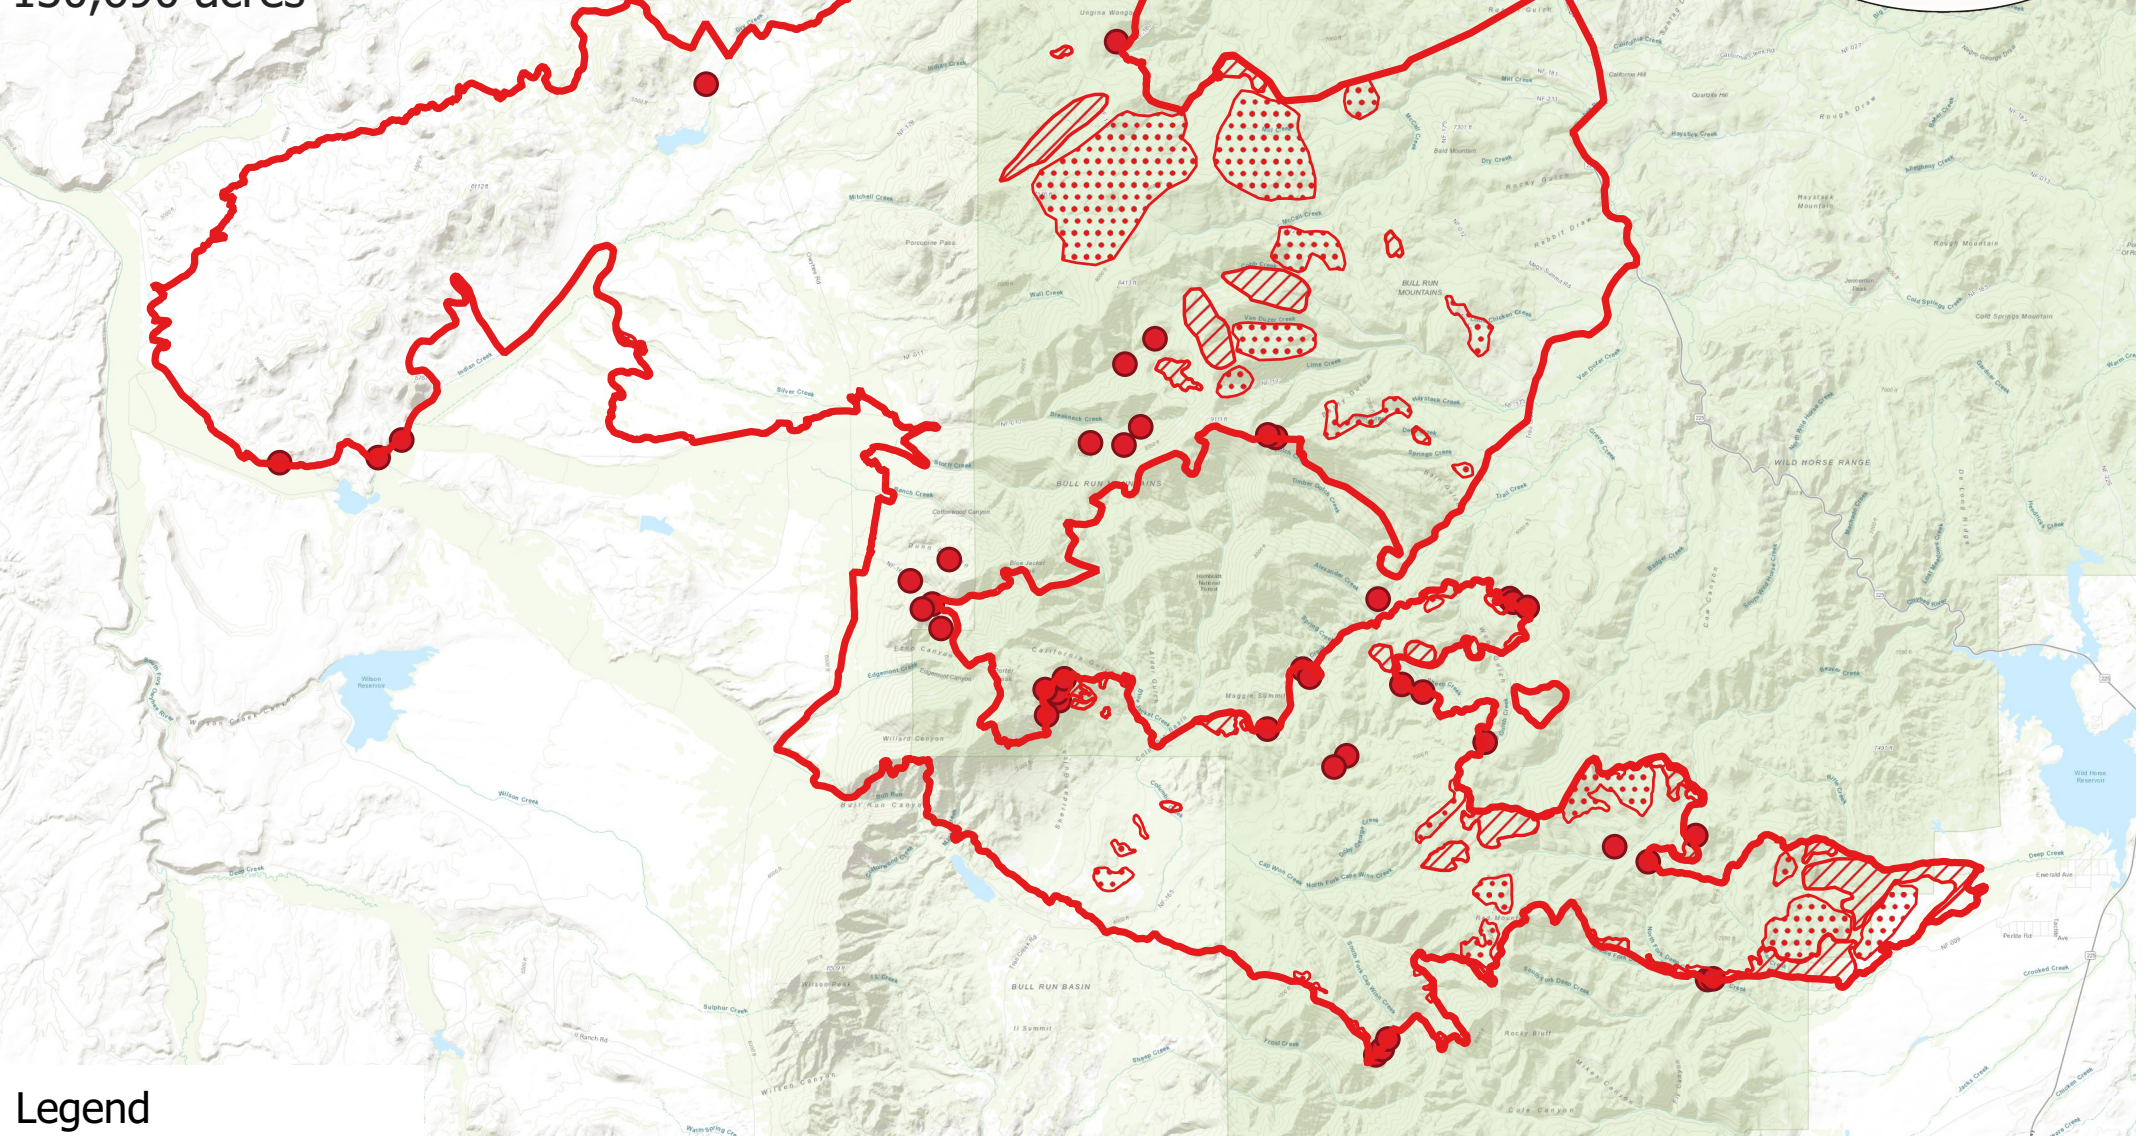

South Sugarloaf Fire

Friday, 24 August 2018, 2030 MST

130,690 acres

Legend

- Burn Perimeter
- IR Intense Heat
- IR Scattered Heat
- IR Isolated Heat

Projection: WGS 84
Scale: 1:260,000
Produced by Owyhee Air Research, Inc.
dmelody@owyheeair.com (208) 442-5405