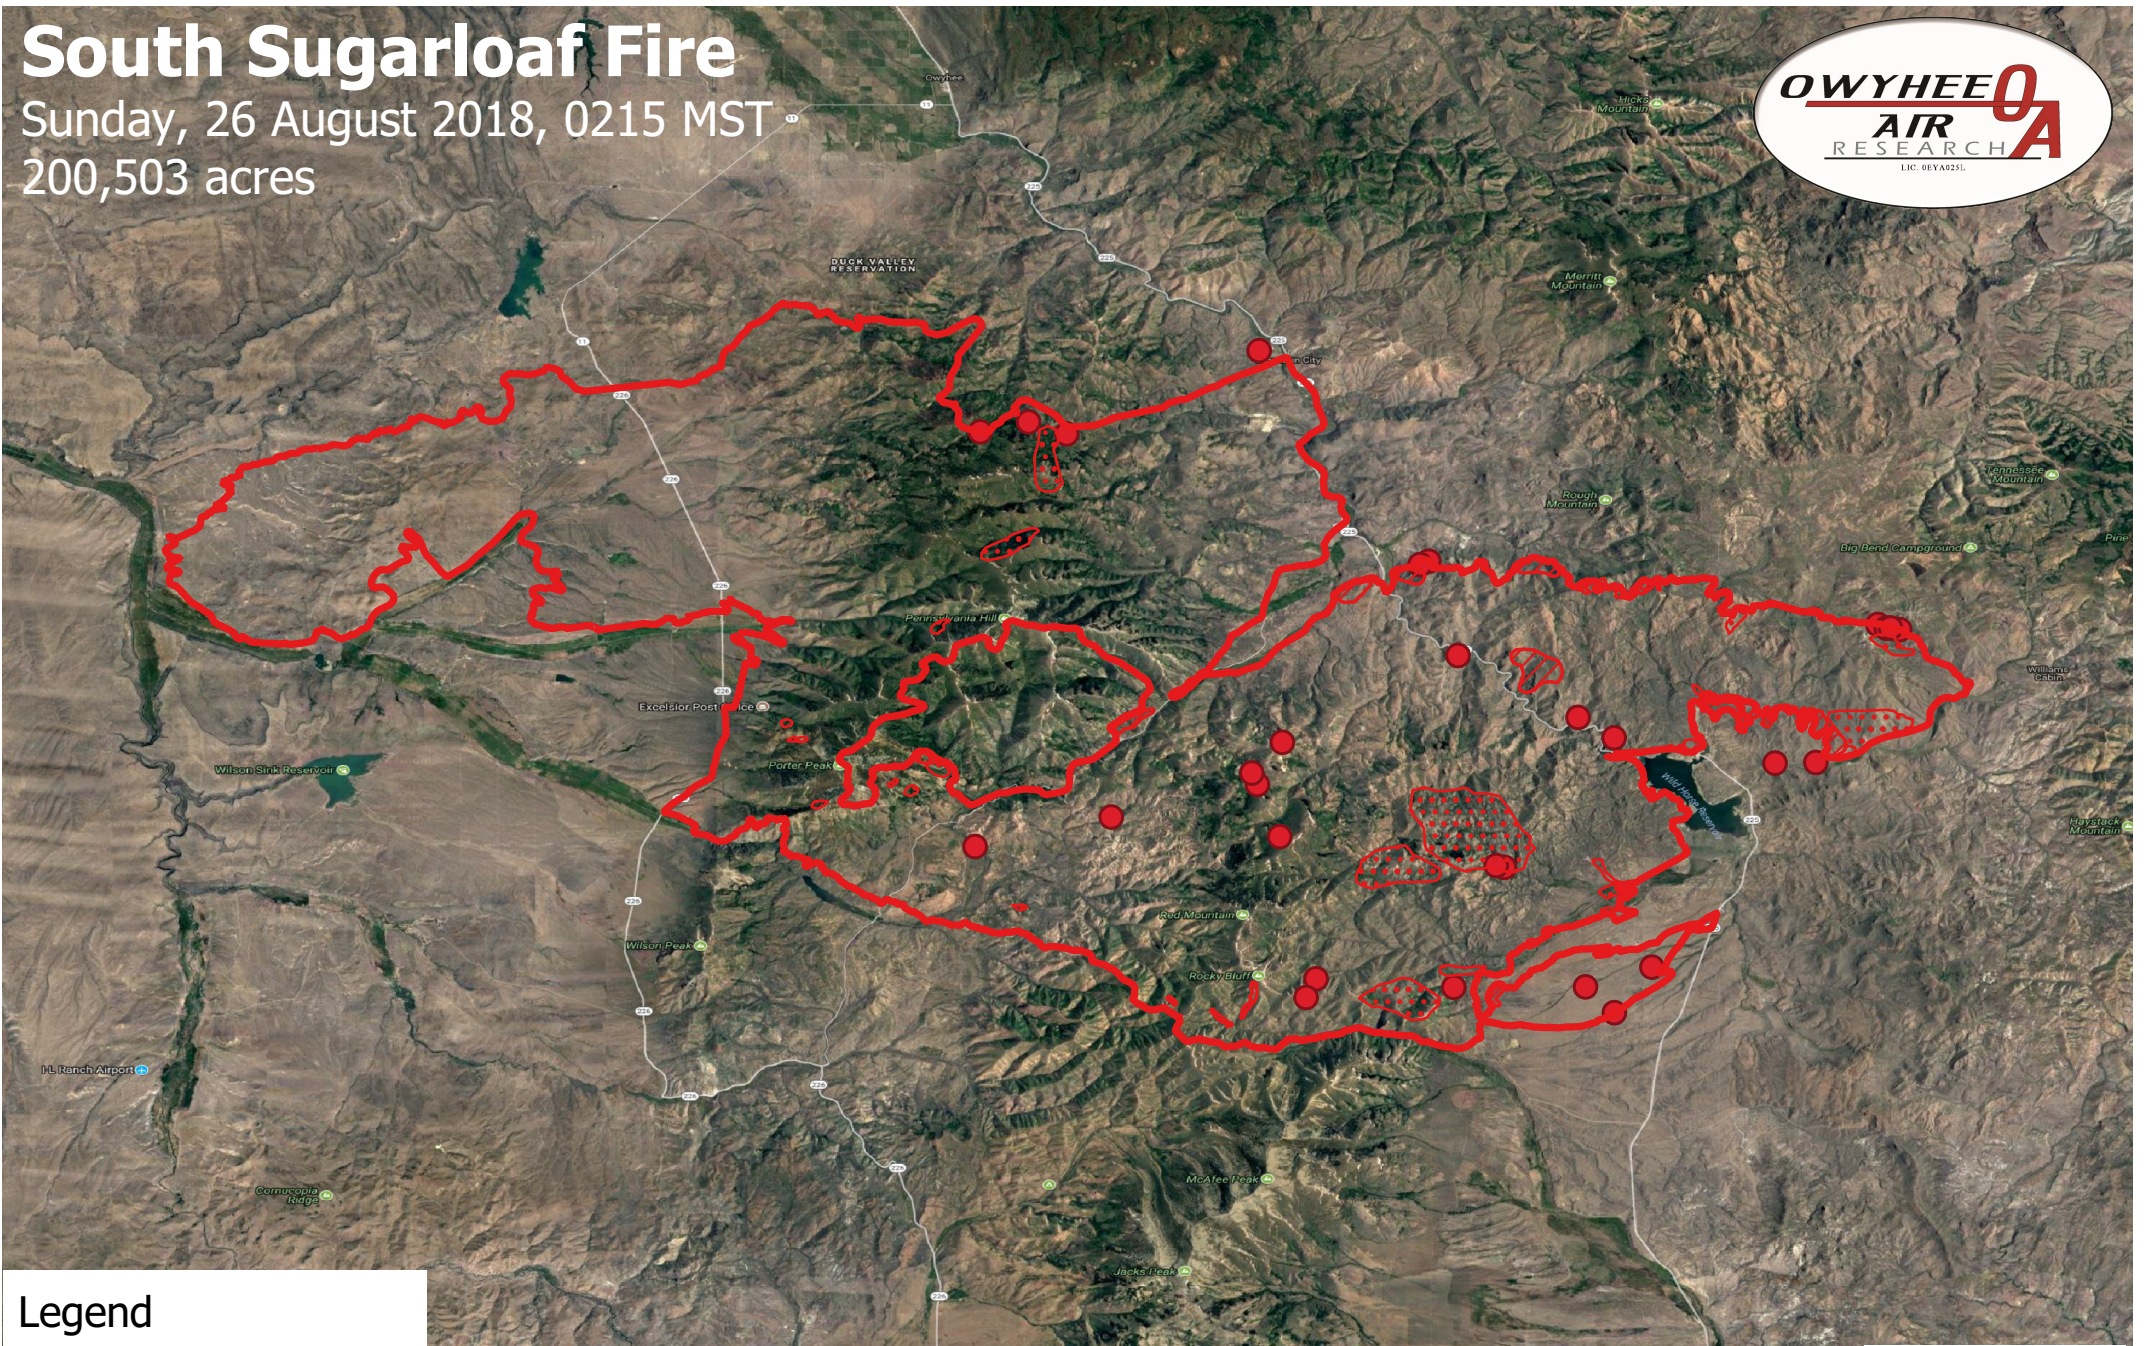

South Sugarloaf Fire

Sunday, 26 August 2018, 0215 MST

200,503 acres

Legend

- Burn Perimeter
- IR Intense Heat
- IR Scattered Heat
- IR Isolated Heat

Projection: WGS 84
Scale: 1: 175,000
Produced by Owyhee Air Research, Inc.
dmelody@owyheeair.com (208) 442-5405