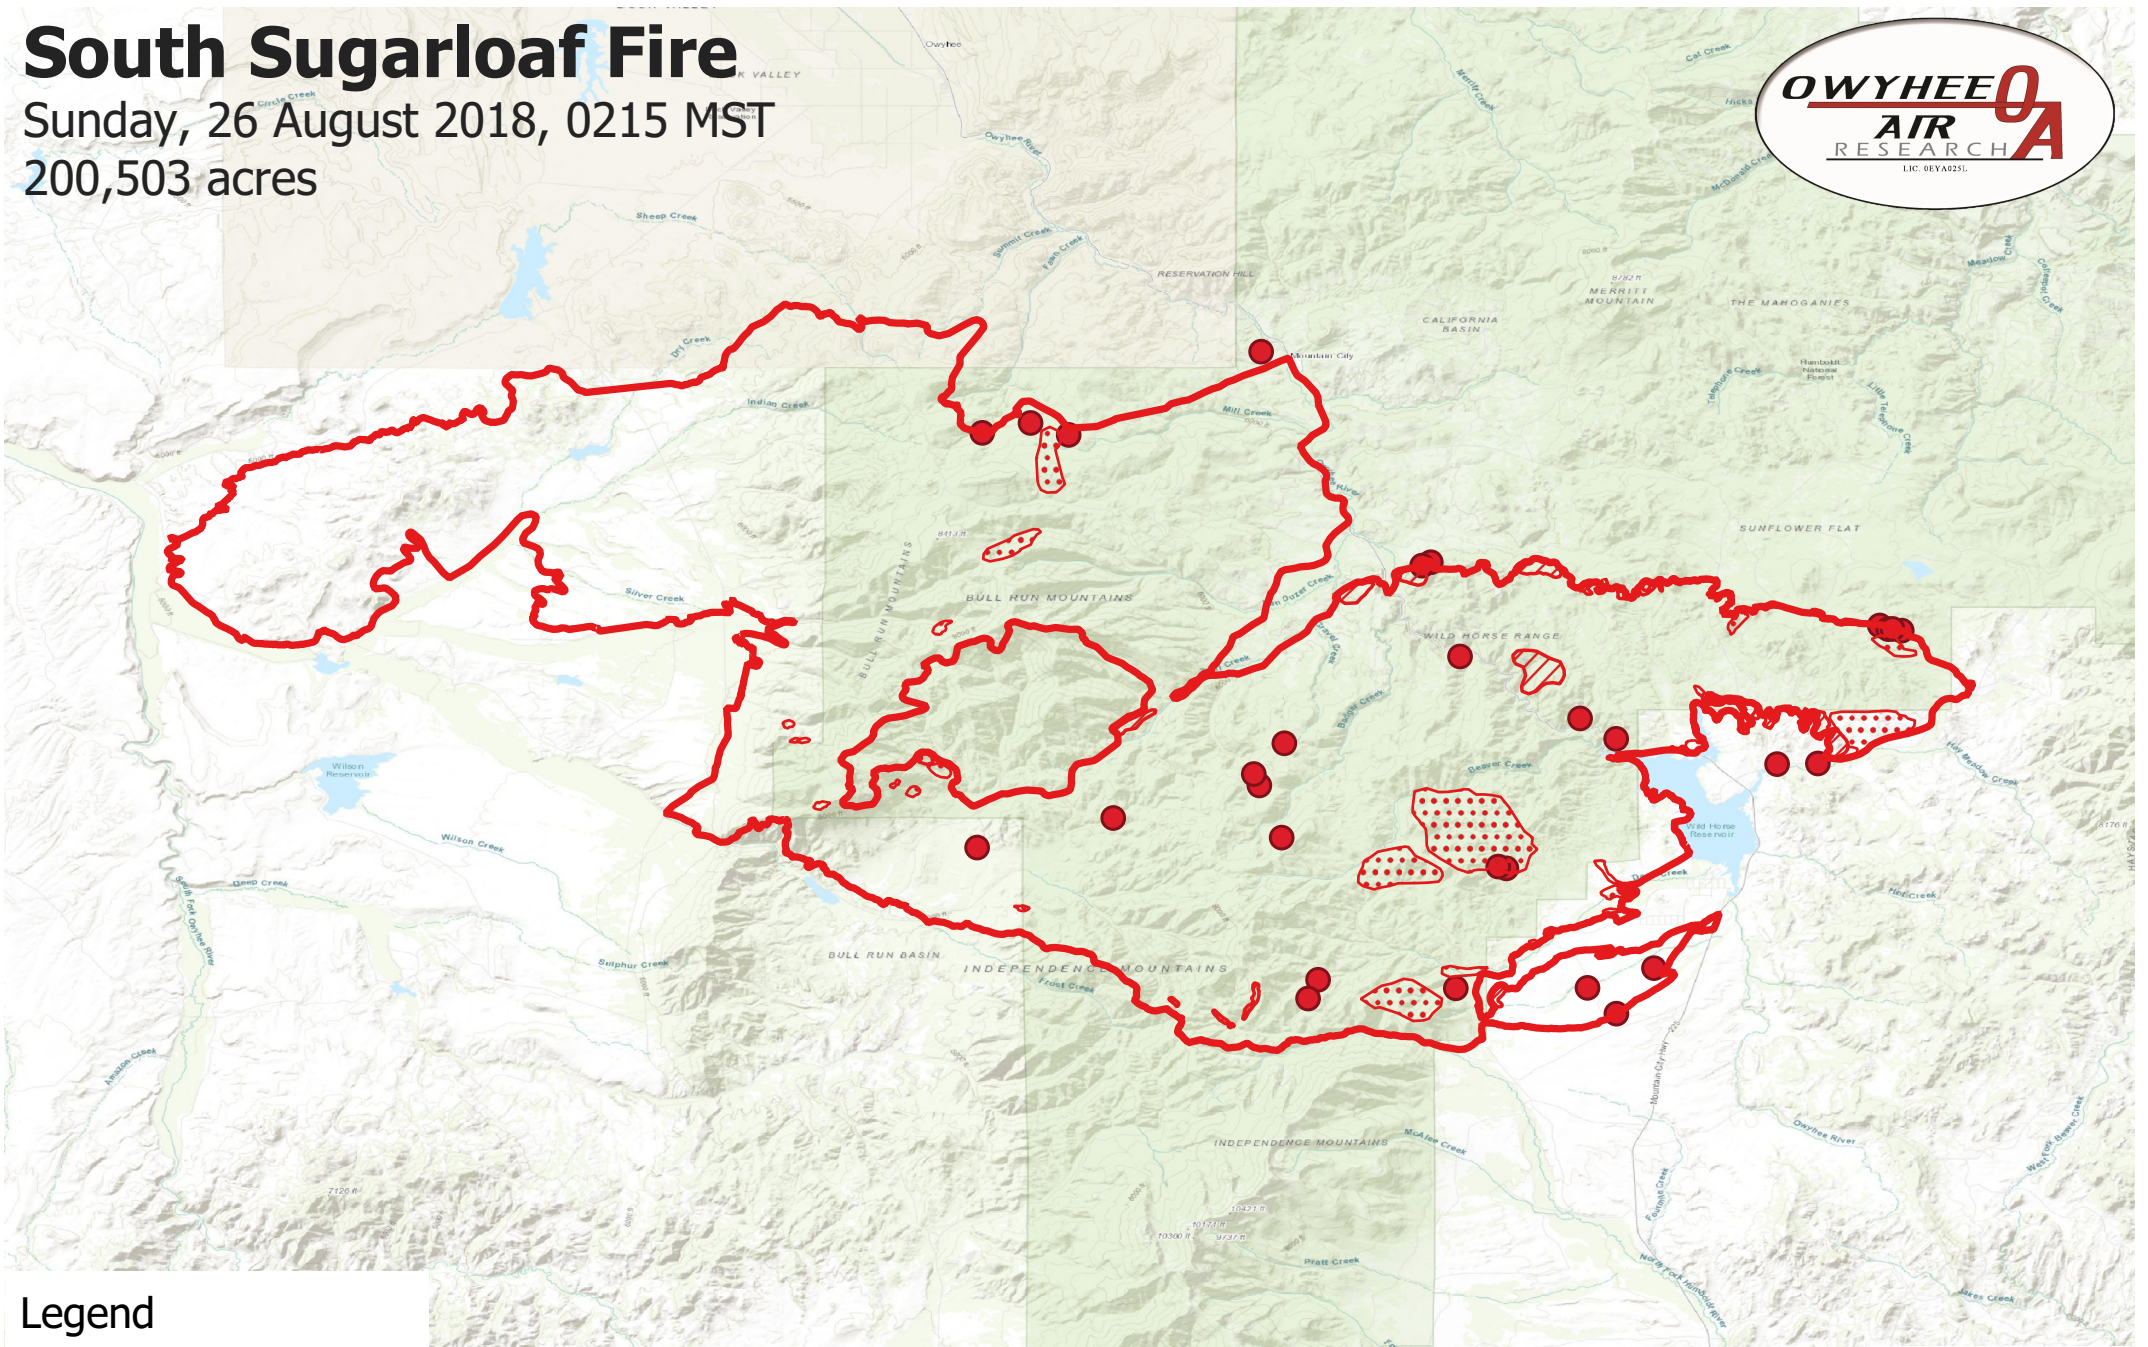

South Sugarloaf Fire

Sunday, 26 August 2018, 0215 MST

200,503 acres

Legend

-  Burn Perimeter
-  IR Intense Heat
-  IR Scattered Heat
-  IR Isolated Heat

Projection: WGS 84

Scale: 1: 175,000

Produced by Owyhee Air Research, Inc.
dmelody@owyheeair.com (208) 442-5405