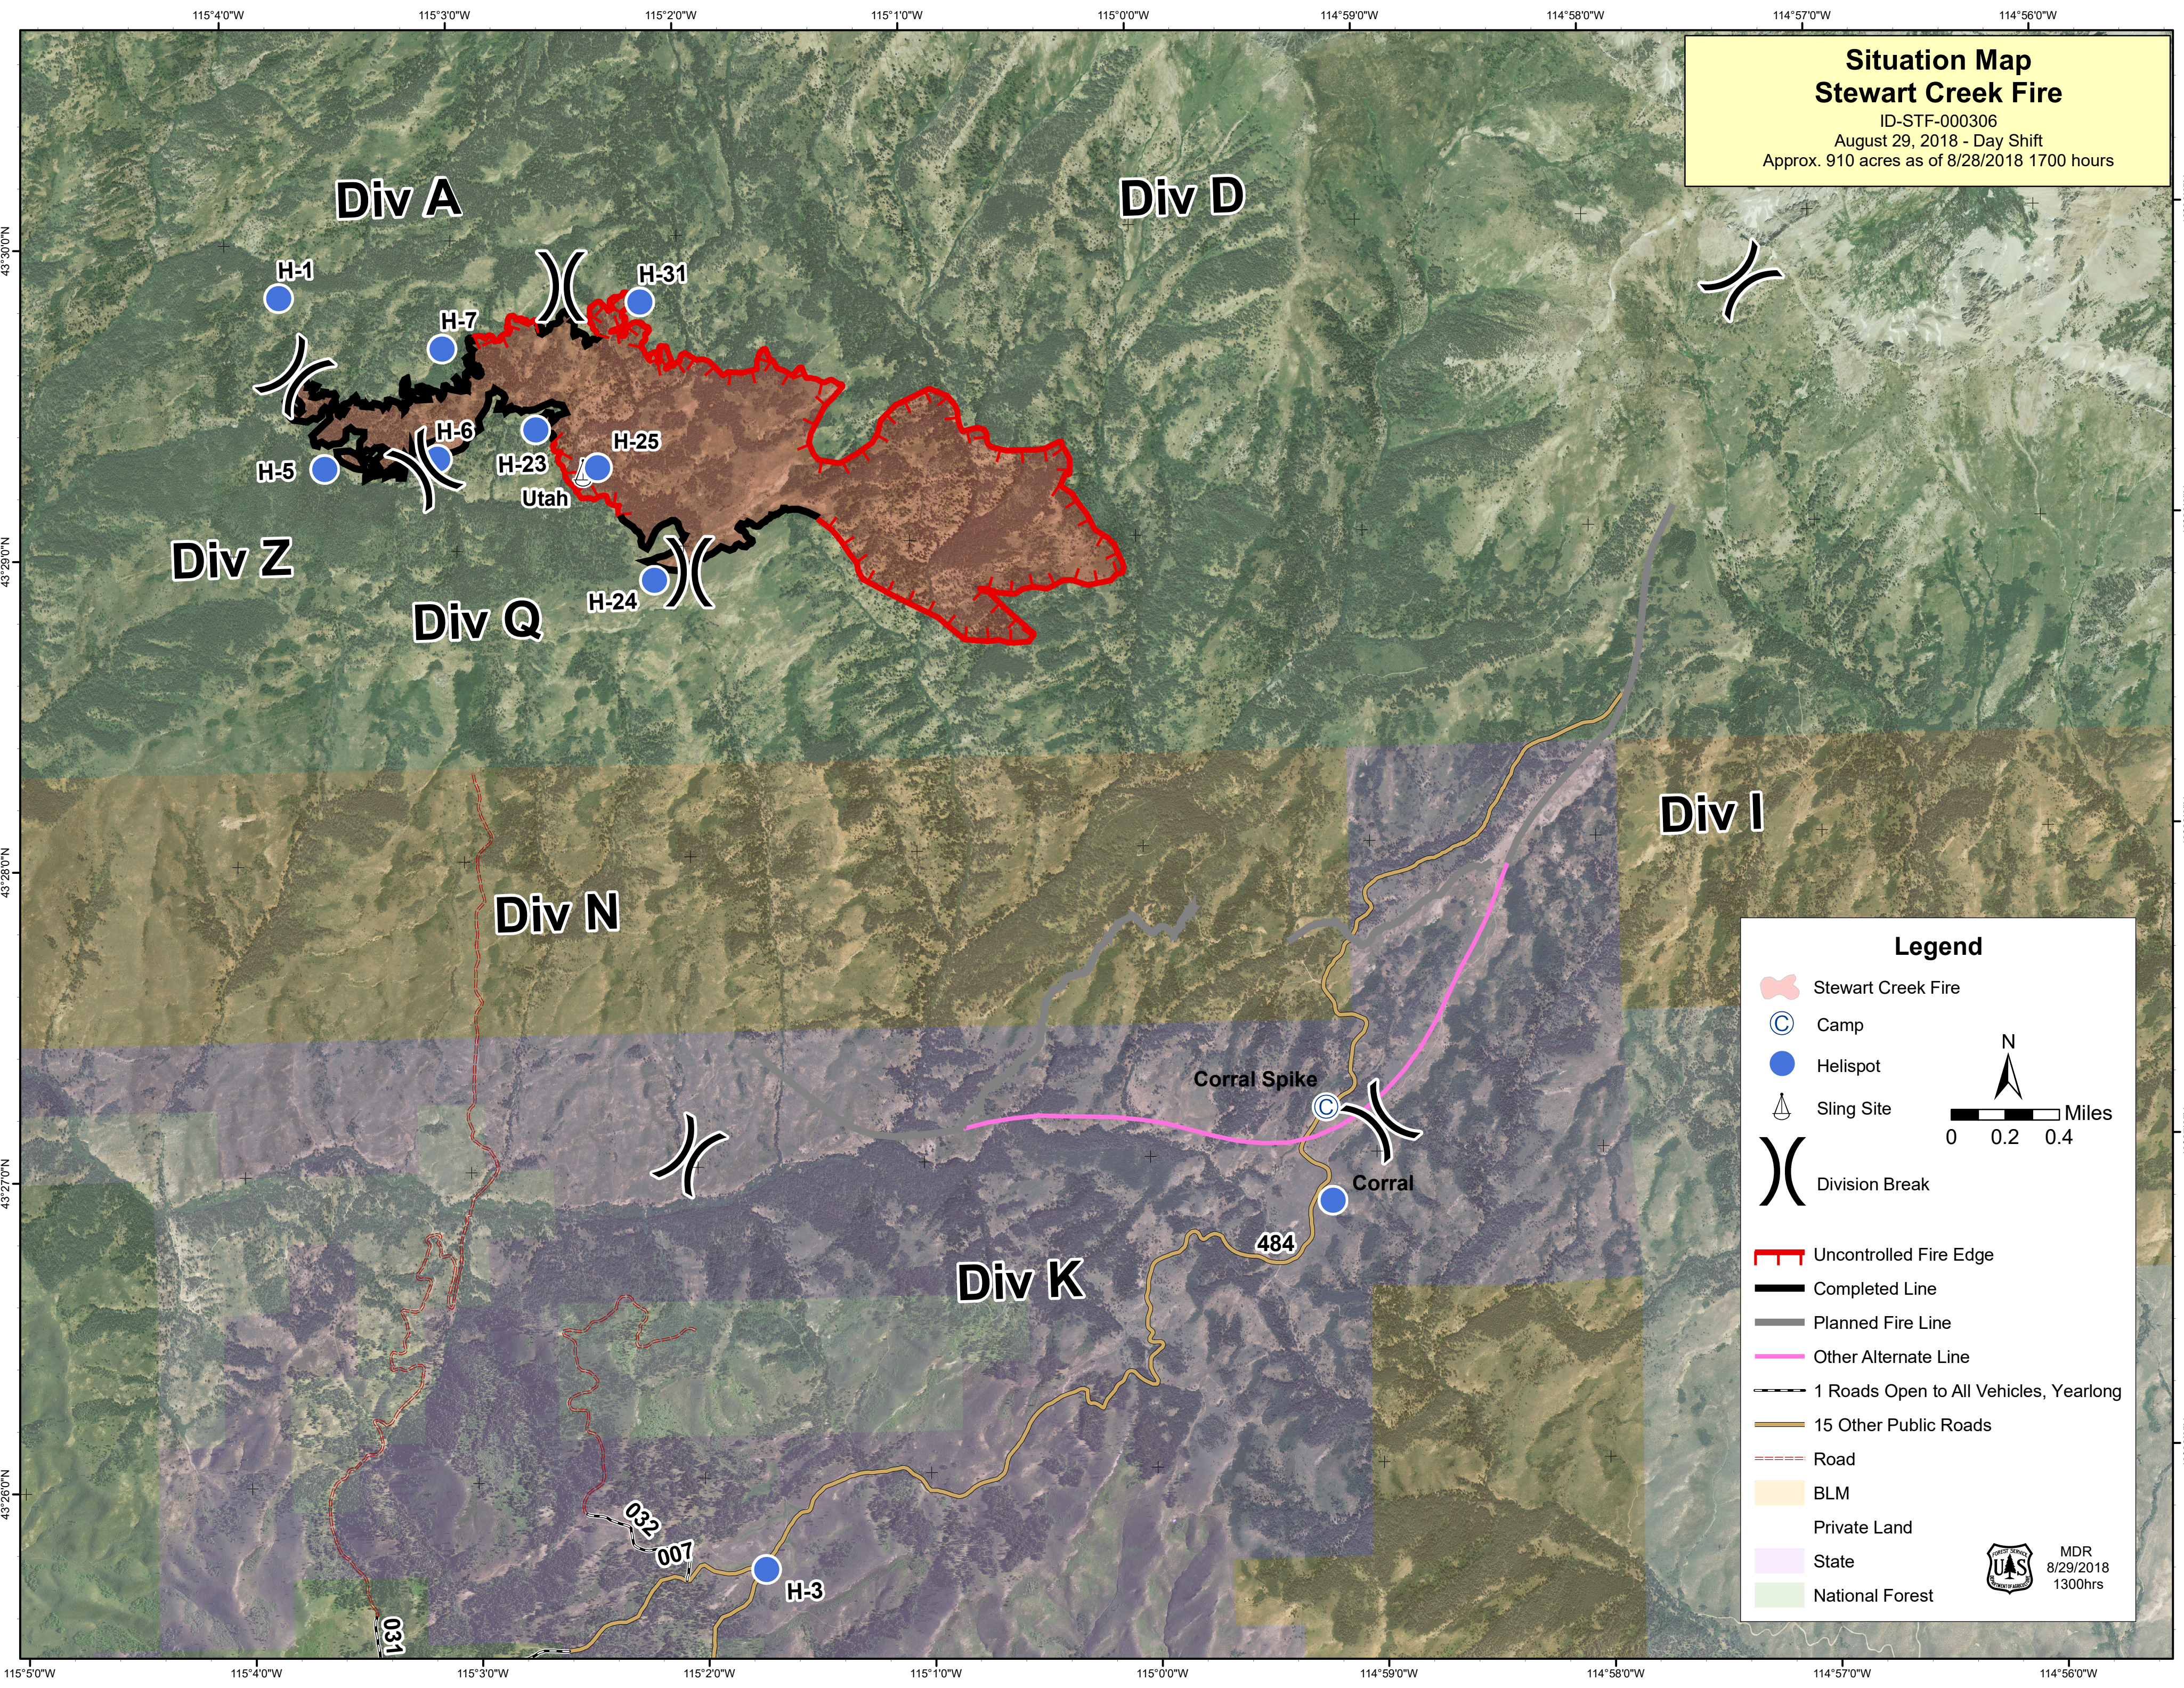

Situation Map
Stewart Creek Fire
 ID-STF-000306
 August 29, 2018 - Day Shift
 Approx. 910 acres as of 8/28/2018 1700 hours

Legend

- Stewart Creek Fire
- Camp
- Helispot
- Sling Site
- Division Break
- Uncontrolled Fire Edge
- Completed Line
- Planned Fire Line
- Other Alternate Line
- 1 Roads Open to All Vehicles, Yearlong
- 15 Other Public Roads
- Road
- BLM
- Private Land
- State
- National Forest

Scale: 0 0.2 0.4 Miles

MDR 8/29/2018 1300hrs