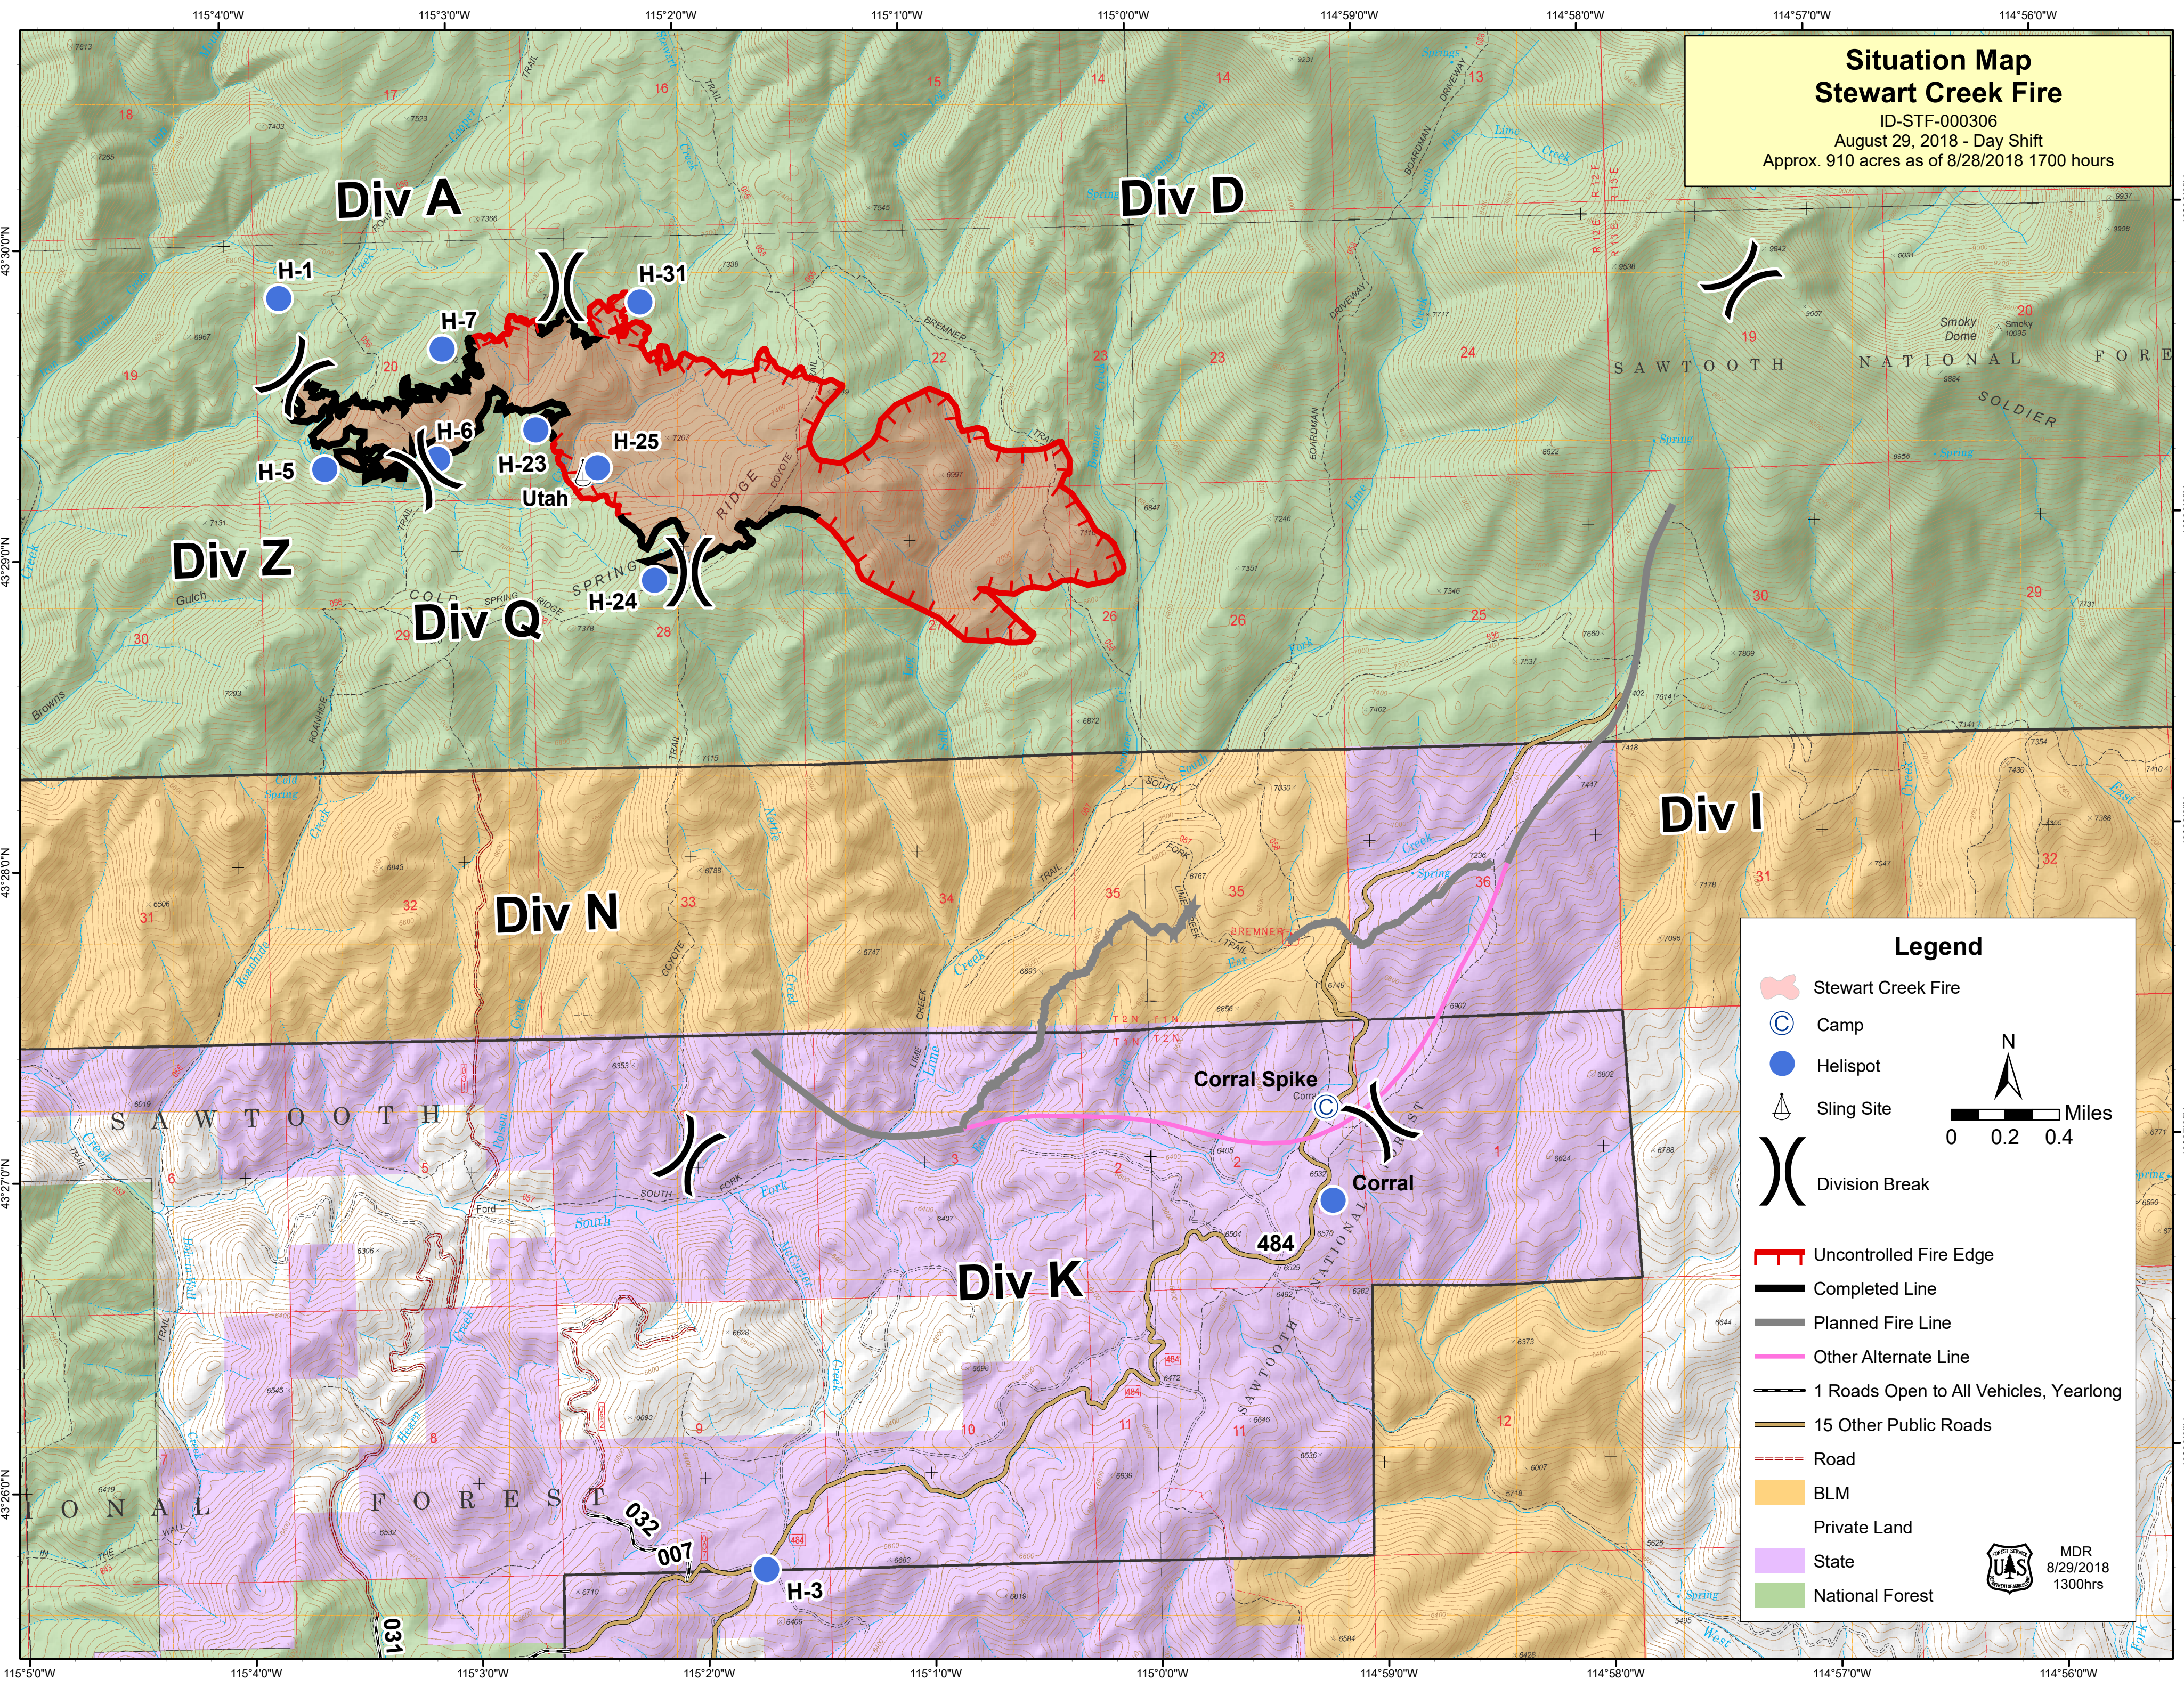

Situation Map
Stewart Creek Fire
 ID-STF-000306
 August 29, 2018 - Day Shift
 Approx. 910 acres as of 8/28/2018 1700 hours

Legend

- Stewart Creek Fire
- Camp
- Helispot
- Sling Site
- Division Break
- Uncontrolled Fire Edge
- Completed Line
- Planned Fire Line
- Other Alternate Line
- 1 Roads Open to All Vehicles, Yearlong
- 15 Other Public Roads
- Road
- BLM
- Private Land
- State
- National Forest

N
 Miles
 0 0.2 0.4

UAS
 MDR 8/29/2018 1300hrs