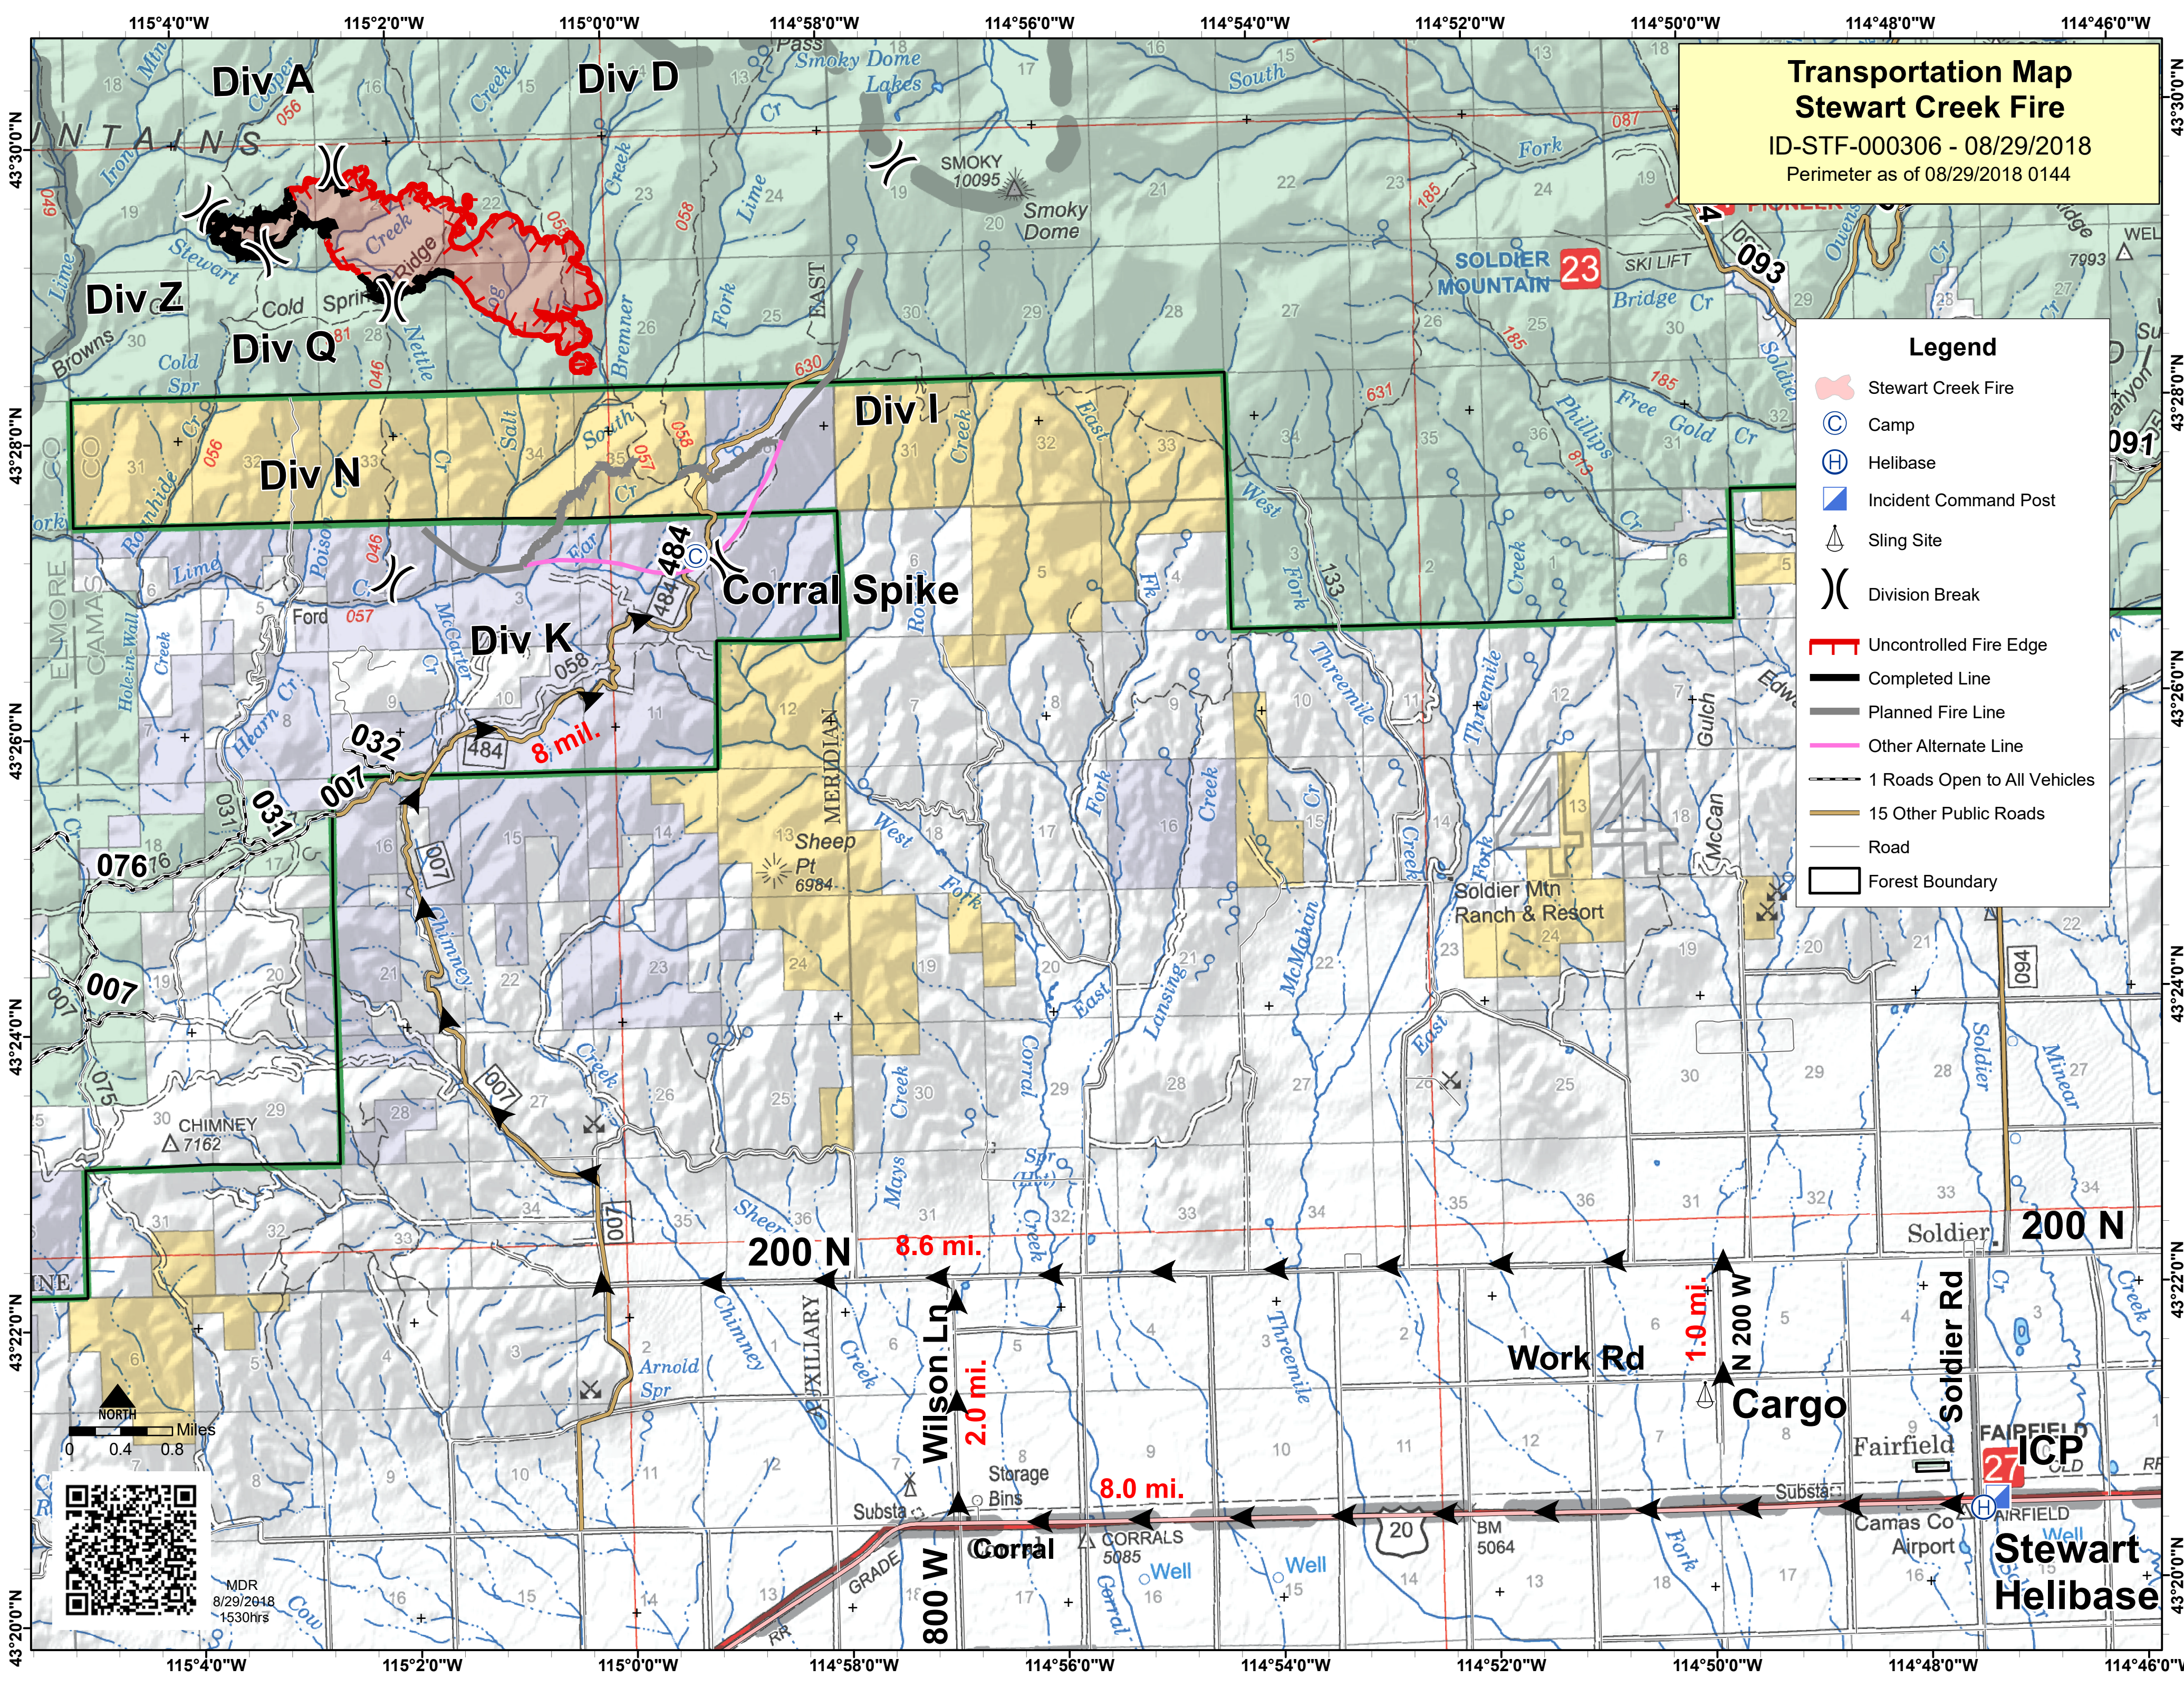

**Transportation Map  
Stewart Creek Fire**  
ID-STF-000306 - 08/29/2018  
Perimeter as of 08/29/2018 0144

- Legend**
- Stewart Creek Fire
  - Camp
  - Helibase
  - Incident Command Post
  - Sling Site
  - Division Break
  - Uncontrolled Fire Edge
  - Completed Line
  - Planned Fire Line
  - Other Alternate Line
  - 1 Roads Open to All Vehicles
  - 15 Other Public Roads
  - Road
  - Forest Boundary

MDR  
8/29/2018  
1530hrs